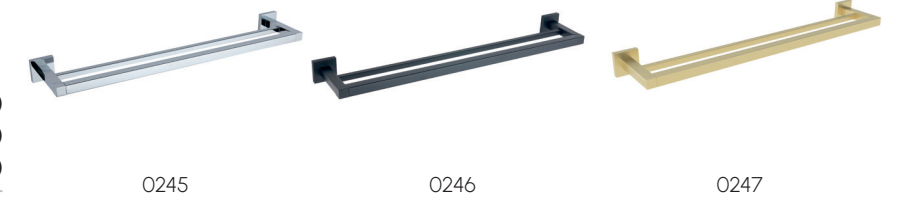

Melbourne Round Tumbler & Holder

| Code | Finish | Price |
|------|---------------|--------|
| 0242 | Chrome | £26.00 |
| 0243 | Matte Black | £27.00 |
| 0244 | Brushed Brass | £36.00 |

Sydney Square

Sydney Square Double Towel Rail

· 600mm

| Code | Finish | Price |
|------|---------------|--------|
| 0245 | Chrome | £64.00 |
| 0246 | Matte Black | £69.00 |
| 0247 | Brushed Brass | £99.00 |

Sydney Square Double Robe Hook

| Code | Finish | Price |
|------|---------------|--------|
| 0248 | Chrome | £30.00 |
| 0249 | Matte Black | £32.00 |
| 0250 | Brushed Brass | £41.00 |