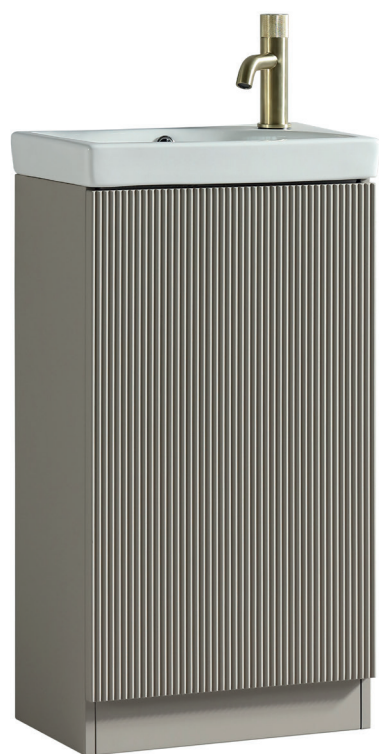

Pre-order for September Delivery

page 48

Plumbo Essentials

New Furniture Ranges

Flauto Mini

Midnight Shadow

Smoked Sage

Country Oak