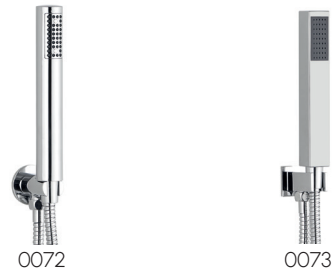

0180

0181

250mm Brushed Brass Shower Heads

- Stainless steel

| Code | | |
|------|--------|--------|
| 0296 | Round | £72.00 |
| 0297 | Square | £72.00 |

0296

0297

Shower Accessories

Brass Shower Elbow Wall Outlet with Shower Handset

· with 1.5m stainless hose

| Code | | Price |
|------|--------|--------|
| 0072 | Round | £38.00 |
| 0073 | Square | £40.00 |

Tenby Traditional Wall Outlet Handset Kit

· with 1.5m stainless hose
· brass body
· ceramic handle

| Code | Price |
|------|--------|
| 0114 | £62.00 |

Wall Outlet Elbow with Bracket, Hose & Handset

· 3 mode push button

| Code | Material | Shape | Price |
|------|---------------|--------|--------|
| 0292 | Brushed Brass | Round | £66.00 |
| 0188 | Black | Round | £52.00 |
| 0293 | Brushed Brass | Square | £66.00 |
| 0189 | Black | Square | £52.00 |