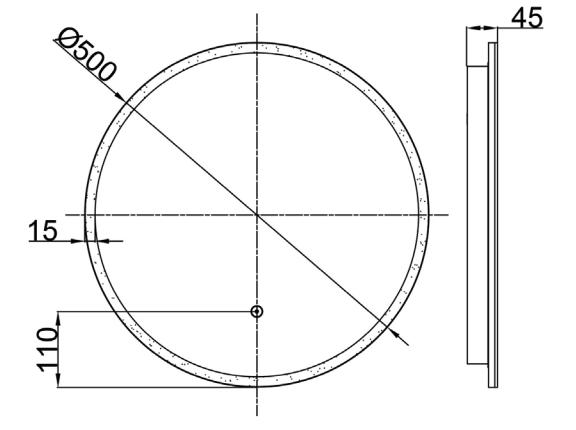

Rosie LED Mirror

Rosie LED Round Touch Mirror

- 600x39mm
- Touch Button
- Demist
- Colour Change - warm/cool white
- Hold button to colour change
- Colour temp is 3000K/6500K (+/-300k)

Code	Color	Price
3047	Black	£322.00
3064	Brushed Brass	£322.00

"All Mirrors & Cabinets are compliant to BS:7671:2018, EN:60598-1:2015/A:2018, EN:60598-2-1:1989, EN:62493:2015"

Delilah LED Mirror

Delilah Orca LED Round Touch Mirror

- 600x40mm
- Touch Button
- Demist
- Colour Change - warm/cool white
- Tap to colour change
- Colour temp is 3000K/6500K (+/-300k)

Code	Color	Price
3048	Black	£354.00
3060	Brushed Brass	£372.00

Mocha Hanging Strap for Delilah Round LED Mirror

- For use with Delilah 3060

Code 3061	£64.00

Comes with Black Strap

Lily LED Mirror

Lily Slimline LED Round Touch Mirror

- Touch Button
- Demist
- Colour Change - warm/cool white
- Slimline (3049 + 3050)
- Hold button to colour change
- Colour temp is 3000-6400K

Code	Dimensions	Price
3049	600x30mm slimline	£322.00
3050	800x30mm slimline	£357.00
3063	500x45mm	£227.00

3063