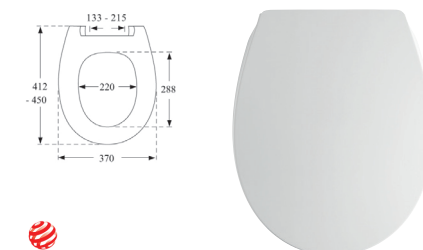

Pressalit Calmo
· Bottom Fix
· Soft Close
· Lift Off
· 556000-D72999

Code 6114 £185.58