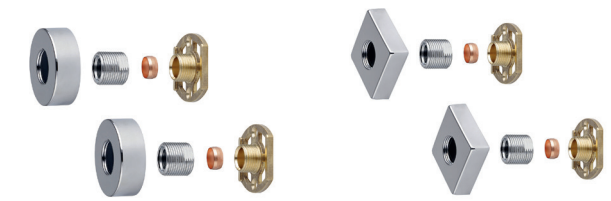

Brushed Brass Wall Outlet Arms

· 345mm + 50mm thread
· Square

| Code | Material | Price |
|------|---------------|--------|
| 0069 | Chrome | £29.00 |
| 0299 | Brushed Brass | £42.00 |
| 0183 | Black | £36.00 |

Ceiling Outlet Arms

· 250mm + 50mm thread

| Code | Material | Shape | Price |
|------|----------|--------|--------|
| 0061 | Chrome | Round | £27.00 |
| 0184 | Black | Round | £33.00 |
| 0062 | Chrome | Square | £27.00 |
| 0185 | Black | Square | £33.00 |

Plumb Essentials Easy Fit Brackets (No Shroud)

| Code | Price |
|------|--------|
| 0229 | £13.50 |

Easy Fit Kits

| Code | Material | Price |
|------|----------|--------|
| 0035 | Round | £15.00 |
| 0036 | Square | £16.00 |

Brass Shower Wall Outlet Elbows

· 1/2 BSP. Locking nuts included

| Code | Material | Price | Code | Material | Price |
|------|---------------|--------|------|--------------------------------|--------|
| 0063 | Chrome Round | £21.00 | 0090 | Square with Hand Shower Holder | £24.00 |
| 0186 | Black Round | £27.00 | 0091 | Round with Hand Shower Holder | £24.00 |
| 0064 | Chrome Square | £21.00 | | | |
| 0187 | Black Square | £27.00 | | | |