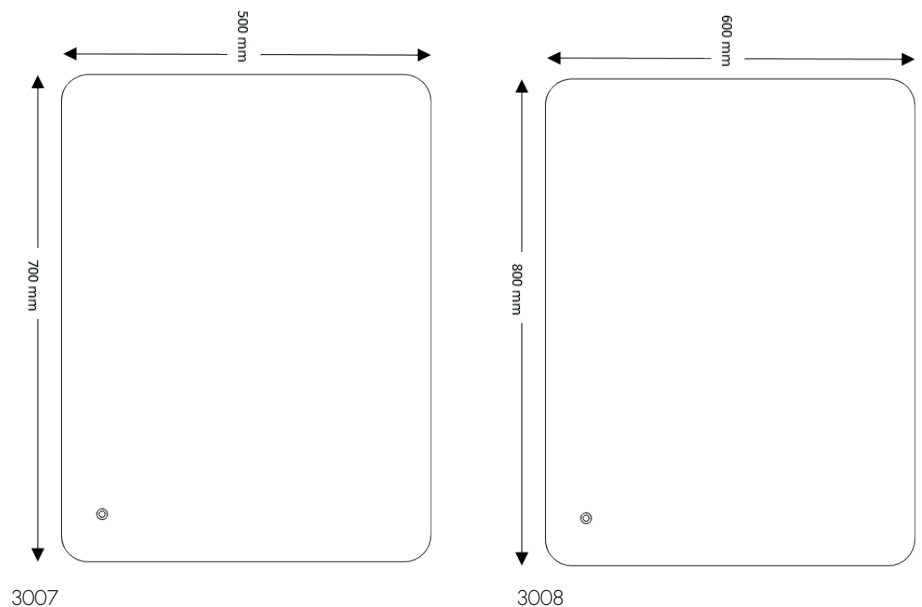

Bea LED Mirror

Backlit LED Touch Mirror

- Touch Button
- Demist
- Vertical or Horizontal Wall Mounting

Code	Dimensions	Price
3007	500x700x45mm	£239.00
3008	600x800x45mm	£298.00

All Mirrors & Cabinets are compliant to BS:7671:2018, EN:60598-1:2015/A:2018, EN:60598-2-1:1989, EN62493:2015

Noah LED Mirror

Noah LED Edge Touch Mirror

- Touch button
- Demist
- Vertical or horizontal wall mounting

Code	Dimensions	Price
3017	500x700x45mm	£258.00
3018	600x800x45mm	£297.00
3038	1200x600x48mm	£409.00

All Mirrors & Cabinets are compliant to BS:7671 2018 Standard

All Mirrors & Cabinets are compliant to BS:7671:2018, EN:60598-1:2015/A:2018, EN:60598-2-1:1989, EN62493:2015