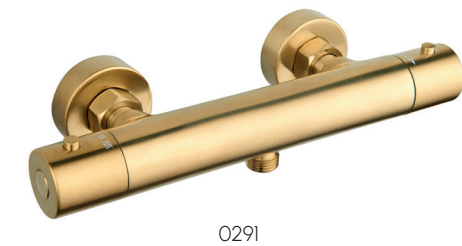

Tenby Exposed Shower Valves

Tenby Traditional Cross Head Ceramic Lever Exposed

· Box contains option for top or bottom outlet.

| | |
|-----------|---------|
| Code 0019 | £268.00 |
|-----------|---------|

195mm outside diameter

Concealing Plate

· For use with 0019 & 0020

Code 0172 Chrome **£84.00**

Exposed Valves

Round Thermostatic Bar Valve

· Centres 150mm

| | | |
|------|-------------------|---------|
| Code | | |
| 0267 | Cool Touch Chrome | £144.00 |
| 0266 | Black | £134.00 |
| 0291 | Brushed Brass | £154.00 |