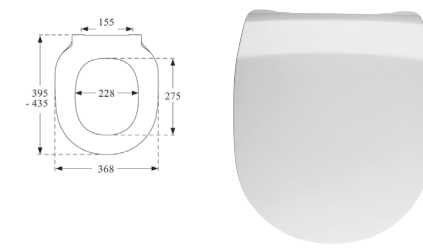

Code 6119 White £173.34
 Code 6120 Pergamon £173.34

Pressalit Connexion
 · Uni Combi Hinge
 · Soft Close
 · Antibacterial
 · Customised for Ideal Standard Connect
 · Concept 980011-DE9999

Code 6121 £185.82