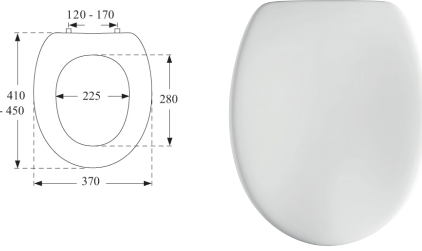

Brushed Brass Flush Button Plate

- W237xD9.5H153
- For use only with 6222

Code 6221 **£91.00**

Toilet Seats

PRESSALIT®

Pressalit T2
 · Bottom Fix Adjustable
 · 316000-B13999

Code 6106 £109.59

Pressalit T2
 · Top Fix Flexi
 · 316000-UN4999