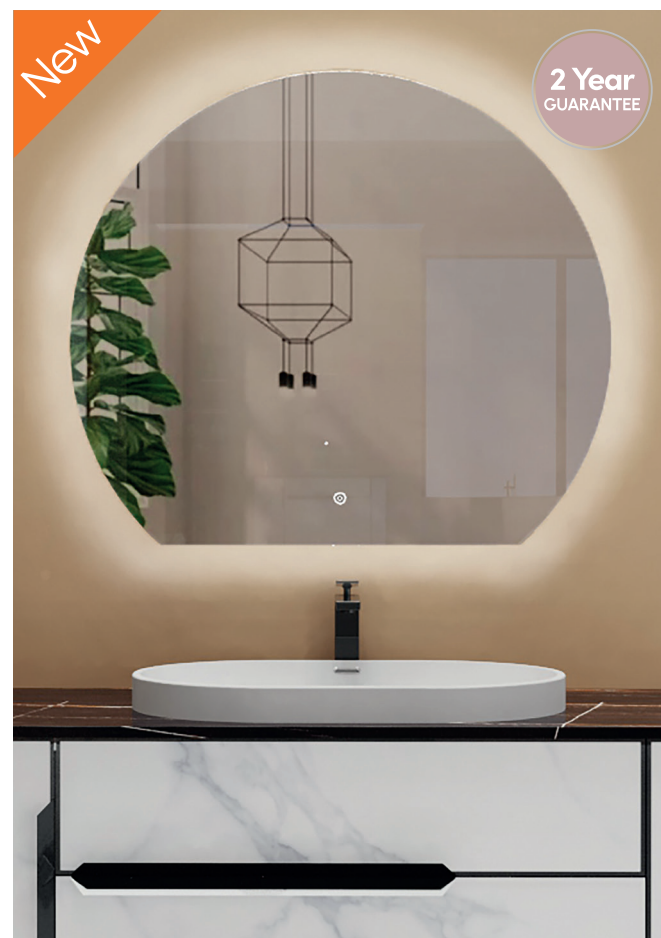

Olive LED Mirror

Olive Semi Circle LED Touch Mirror w. Demist

- 700x800x30mm
- Touch sensor
- Demist
- Colour change - warm/cool white
- Colour temperature is 3000K-6500k
- Horizontal Mounting Only

Code 3072

£354.00