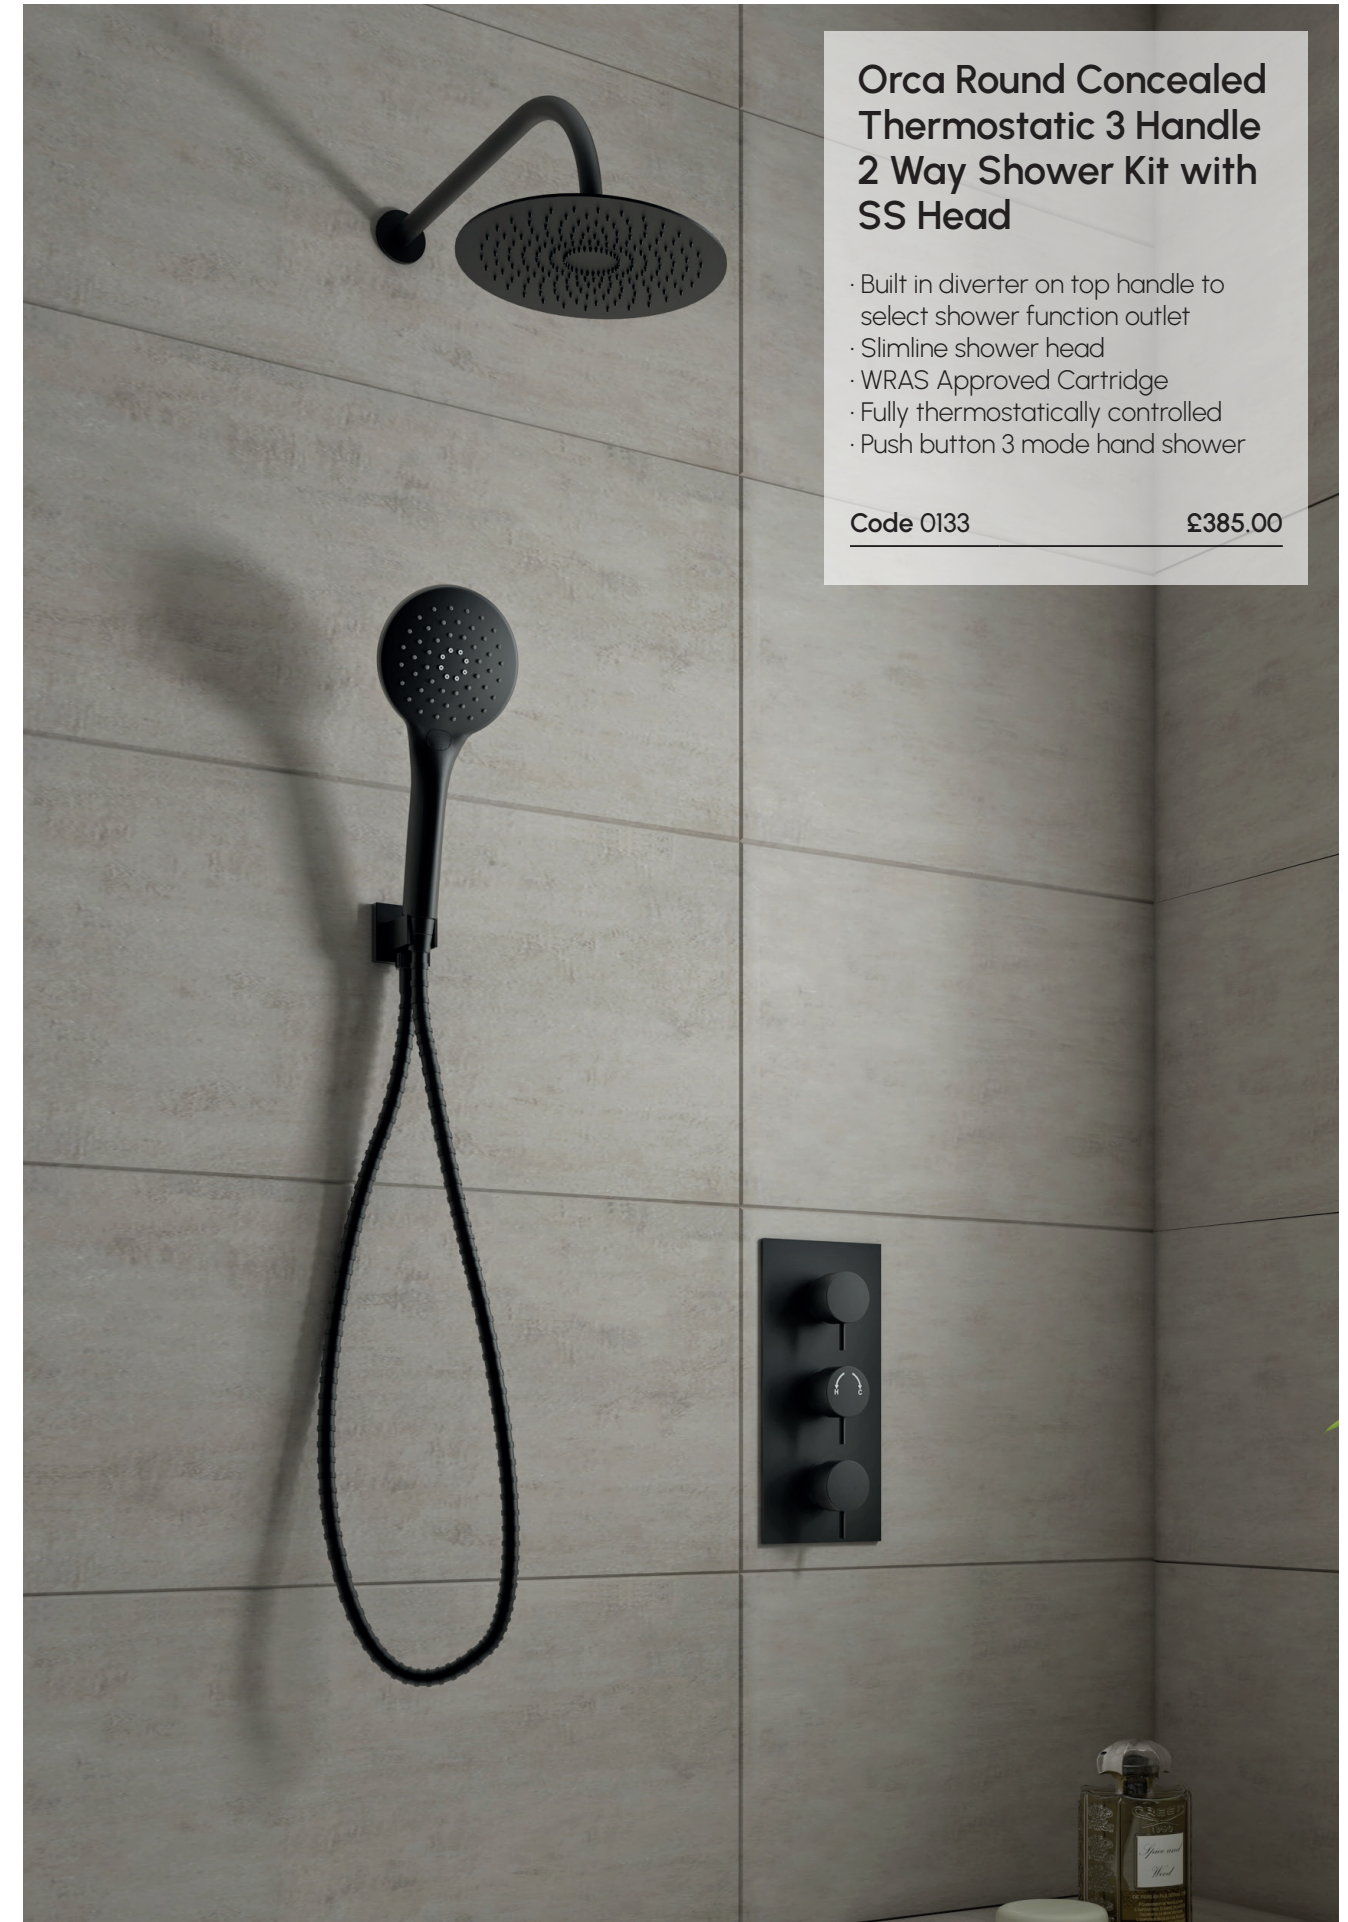

| | | |
|-------------|--------|---------|
| Code | | |
| 0132 | Square | £401.00 |
| 0133 | Round | £385.00 |

0132

0133

Orca Round Concealed Thermostatic 3 Handle 2 Way Shower Kit with SS Head

- Built in diverter on top handle to select shower function outlet
- Slimline shower head
- WRAS Approved Cartridge
- Fully thermostatically controlled
- Push button 3 mode hand shower