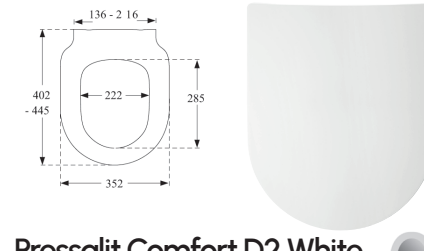

Pressalit Comfort D2 White
· Top Fix Adjustable
· Soft Close
· Lift off
· Customised for Villeroy & Boch,
Architectura, O.Novo, Duravit Me By
Starck, Laufen Pro Comfort
· 1050011-DK3999

Code 6136 £138.90

To make sure your new toilet seat fits perfectly you need to measure the distance between the mounting holes on the toilet (1) & make sure they are within the range shown on the line drawings (2 & 3).

To check which seat fits your toilet please refer to the intelligent suitability list:
www.pressalit.com/en-uk/toilet-seats/