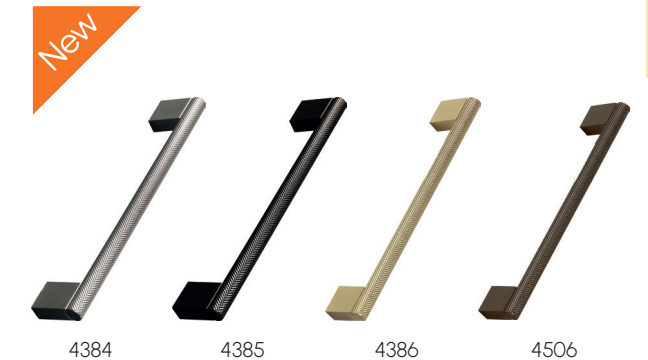

Piatta does not include handles - sold separately as below.

Piatta can use a single 180mm handle, in 4 colour options to suit any taste...

Knurled Straight Handle 180mm

| Code | | £20.00 |
|------|----------------|--------|
| 4384 | Satin | £20.00 |
| 4385 | Orca Black | £20.00 |
| 4386 | Brushed Brass | £20.00 |
| 4506 | Brushed Bronze | £20.00 |