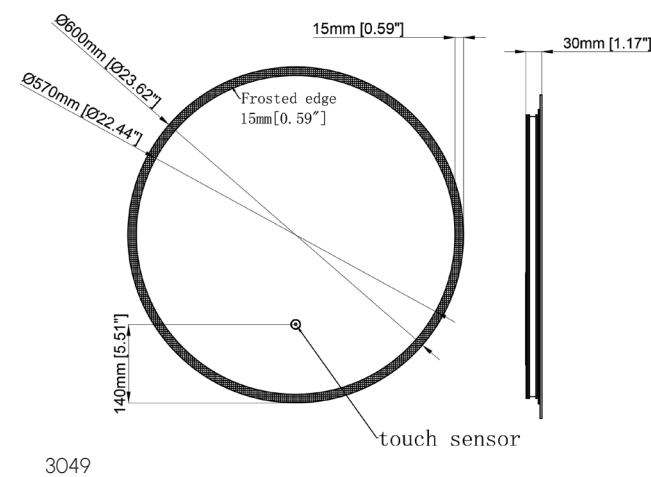

Rosie LED Mirror

Rosie LED Round Touch Mirror

- 600x39mm
- Touch Button
- Demist
- Colour Change - warm/cool white
- Hold button to colour change
- Colour temp is 3000K/6500K (+/-300k)

Code	Color	Price
3047	Black	£322.00
3064	Brushed Brass	£322.00

"All Mirrors & Cabinets are compliant to BS:7671:2018, EN:60598-1:2015/A:2018, EN:60598-2-1:1989, EN:62493:2015"

Delilah LED Mirror

Delilah Orca LED Round Touch Mirror

- 600x40mm
- Touch Button
- Demist
- Colour Change - warm/cool white
- Tap to colour change
- Colour temp is 3000K/6500K (+/-300k)

Code	Color	Price
3048	Black	£354.00
3060	Brushed Brass	£372.00

Mocha Hanging Strap for Delilah Round LED Mirror

- For use with Delilah 3060

Code 3061	£64.00

Comes with Black Strap

Lily LED Mirror

Lily Slimline LED Round Touch Mirror

- Touch Button
- Demist
- Colour Change - warm/cool white
- Slimline (3049 + 3050)
- Hold button to colour change
- Colour temp is 3000-6400K

Code	Dimensions	Price
3049	600x30mm slimline	£322.00
3050	800x30mm slimline	£357.00
3063	500x45mm	£227.00

3049