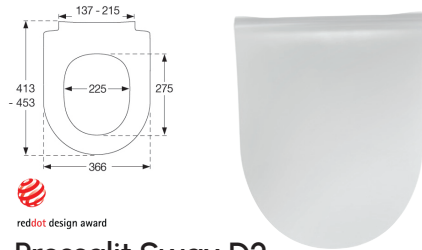

Pressalit Sway D2
· Top Fix Adjustable
· Soft Close
· Lift Off
· Customised for Villeroy & Boch
O.novo, Omnia Architectura, Vitra
S50 and Duravit Me By Starck
· 994000-DF4999

Code 6112 £185.58