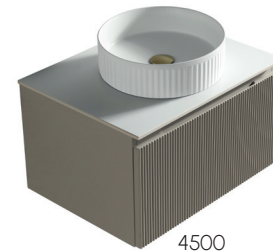

| Code | | |
|------|-----------------|---------|
| 4497 | Country Oak | £584.00 |
| 4498 | Midnight Shadow | £584.00 |
| 4499 | Smoked Sage | £584.00 |
| 4500 | Soft Coffee | £584.00 |

4497

4498

4499

4500