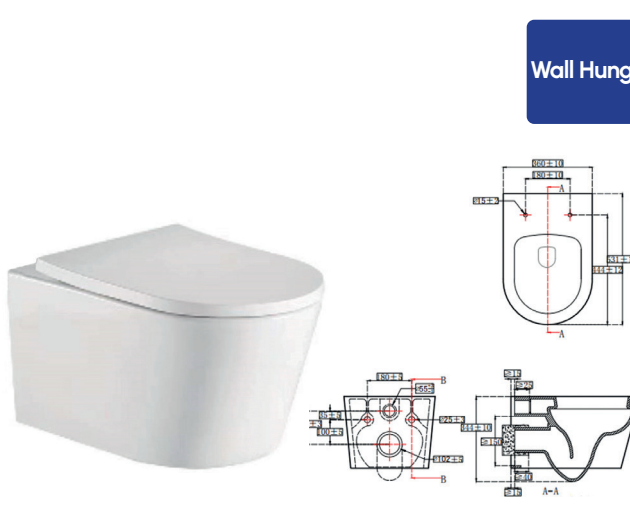

Ferrara Plus Wall Hung Rimless BTW D Shape Pan Seat

- Wrap Over, soft close UF Seat

Code 6028 £347.00