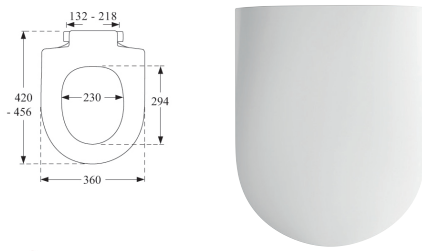

Pressalit T Soft D
· Top Fix Adjustable
· Soft Close
· 744000-D02999

Code 6109 £138.45