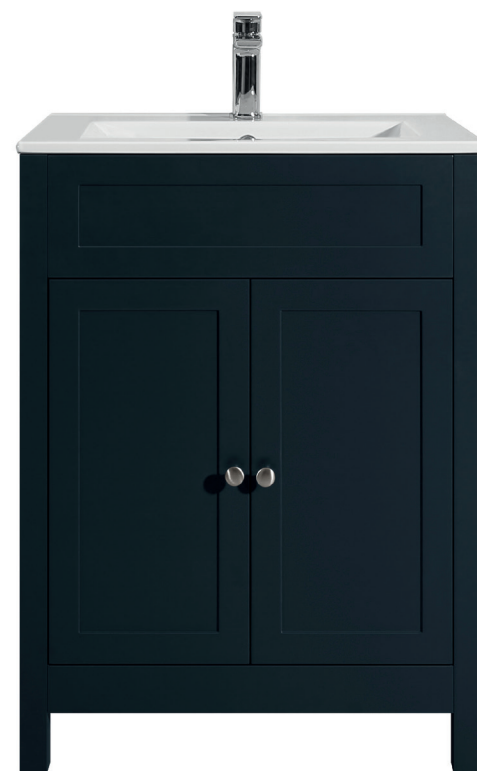

4071

Turin 1200mm

1200mm Turin Twin Vanity Unit

- W1210xD395xH800mm
- 2 x 600mm units & 1 x double basin

Code	Color	Price
4344	Tailored Grey	£1,007.00
4345	Shadow Grey	£1,007.00

For coloured Handles
See Page 52