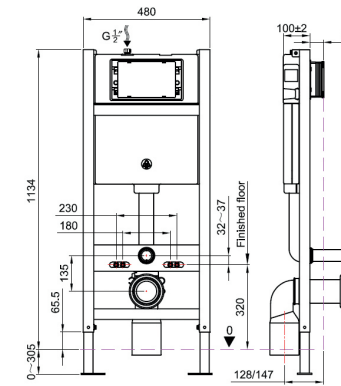

Concealed Cistern Frames

Toilet Frame & Pneumatic Cistern for Wall Hung Toilet

- Overall height adjustment 1135-1460mm
- Galvanized steel
- 0.2-10 Bar operating pressure
- Max Weight 400Kg
- Quiet filling
- 4 and 6 litre flushing

Flush plate not included - choose your flush plate from below

Code 6222 **£307.00**