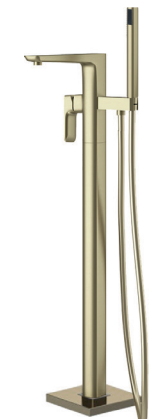

Code 5090 £121.00

Swansea Brass Bath Filler

- Operating Pressure 0.5 Bar

Code 5092 £201.00

Swansea Brass Freestanding Mono Mixer Tap

- Operating Pressure 0.2 Bar

Code 5091 £195.00

Swansea Brushed Brass Floor Standing Bath Filler