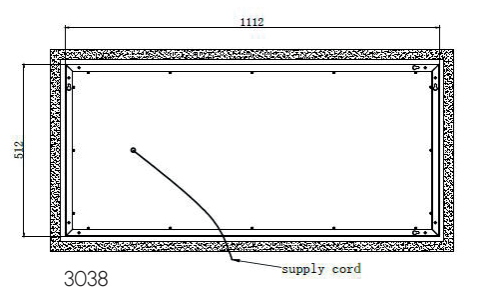

All Mirrors & Cabinets are compliant to BS:7671:2018, EN:60598-1:2015/A:2018, EN:60598-2-1:1989, EN62493:2015