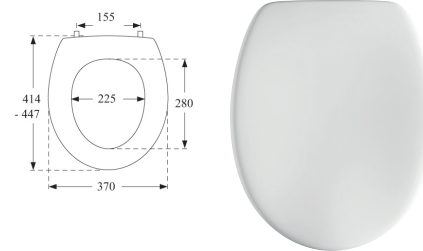

Brushed Brass Flush Button Plate

- W237xD9.5H153
- For use only with 6222

Code 6221 **£91.00**

Toilet Seats

PRESSALIT®

Pressalit T2
 · Bottom Fix Adjustable
 · 316000-B13999

Code 6106 £109.59

Pressalit T2
 · Top Fix Flexi
 · 316000-UN4999