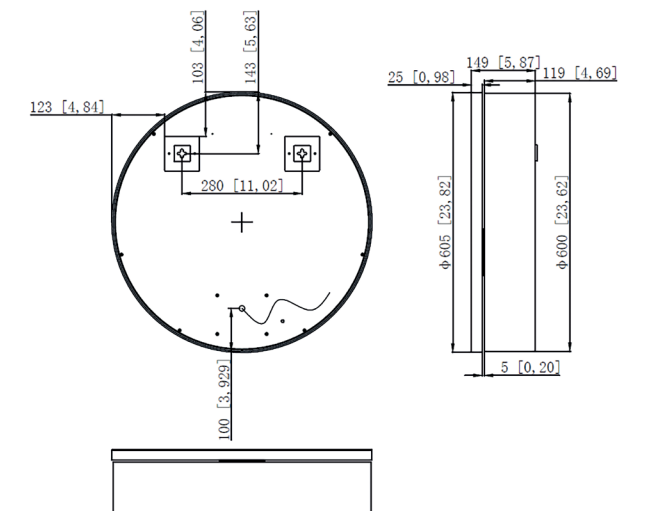

Scan here for more details & demos or go to www.monty.tailored-bathrooms.co.uk