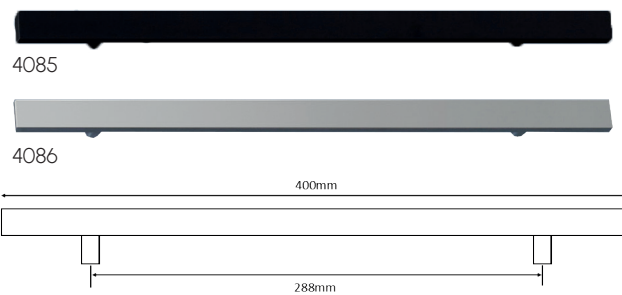

Cabinet Handles

Cabinet Handle 290mm

Code	Color	Price
4085	Black	£12.00
4086	Chrome	£13.00