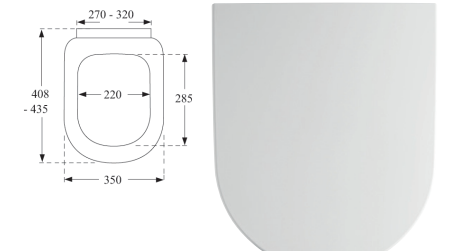

Pressalit 3
· Top Fix Adjustable
· Soft Close
· Lift Off
· 684000-D77999

Code 6118 £190.74