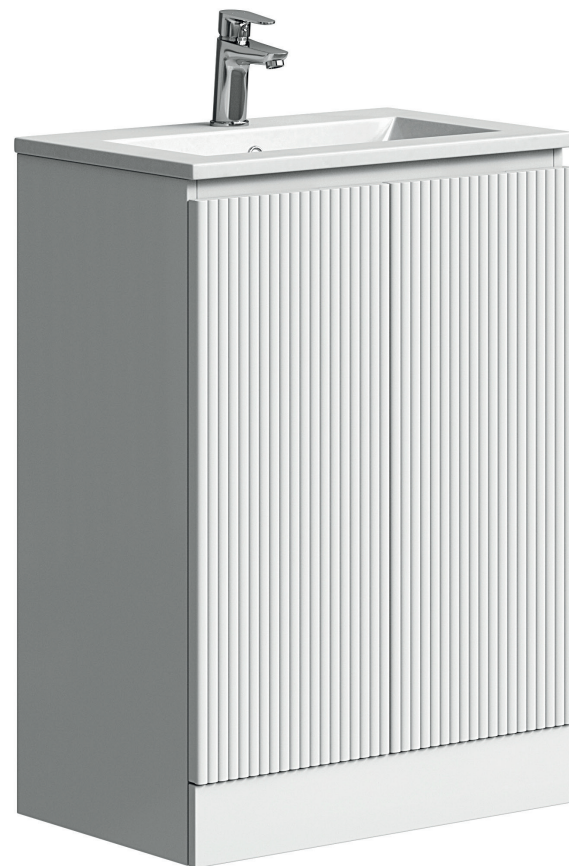

Plumb Essentials

Plumb Essentials

New 12 Month GUARANTEE Soft Close

For coloured overflows See Page 52

Plumb Essentials 600mm Double Door Floor Standing Vanity

- W600xD390xH850
- Ceramic basin

Code	Color	Price
4375	White	£451.00
4376	Fluted White	£484.00

4376

Replacement Basins

2 Year GUARANTEE

Turin Basin

Single

Code 4065 170x610x395mm £195.00

Ceramic

Twin

Code 4277 1210x390mm £303.00

Polymarble

Naples Polymarble Basin

· To fit 600mm Naples Vanities

Code	Dimensions	Price
4068	160x420x600mm	£234.00

Polymarble

Monza Polymarble 500mm Basin

· To fit 500mm / 600mm Monza Vanities

Code	Dimensions	Price
4251	500x420mm	£153.00
4252	600x420mm	£172.00

flauto.

Matte

Flauto/Piatta Matte Basin

· To fit Flauto and Piatta 600mm / 80mm Vanities

Code	Dimensions	Price
4304	610x465mm	£255.00
4305	810x465mm	£297.00

Flauto Mini 455mm Cloakroom Vanity Basin

Code 4400 £112.00

Coperta 600mm Gloss Basin

· To fit Flauto/Piatta 600mm Vanities

Code 4374 £154.00