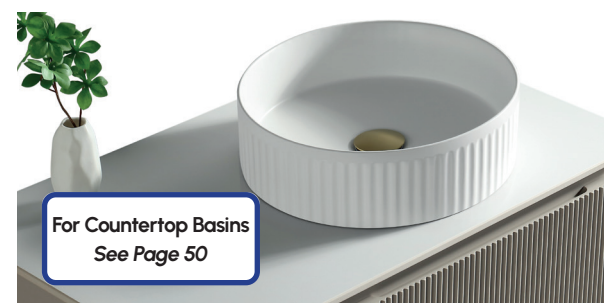

For Flauto Wall Mounted Cabinet See Page 24

2 Year GUARANTEE

Soft Close

4438 4439 4440 4441

4406 4407 4408 4409

For Countertop Basins See Page 50

Flauto Countertop

Flauto 1000mm Wall Hung Vanity with 2 Side Storage Sintered Stone Counter Top