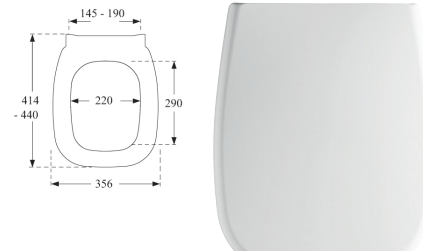

Pressalit Code
· Bottom Fix Adjustable
· Soft Close
· Customised for Duravit D-Code
· 778000-DD7999

Code 6117 £123.78