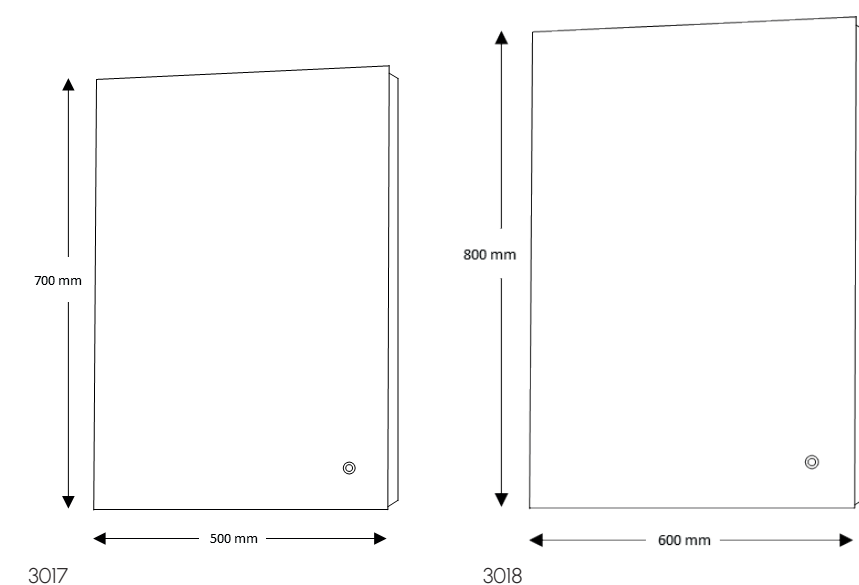

All Mirrors & Cabinets are compliant to BS:7671:2018, EN:60598-1:2015/A:2018, EN:60598-2-1:1989, EN62493:2015