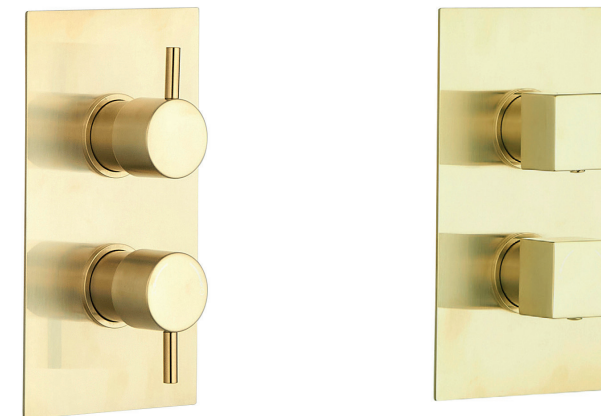

0190

0191

0192

0193

Brushed Brass Concealed Thermostatic 2 Way Shower Valve

| Code | Description | Price |
|------|----------------------------------|---------|
| 0294 | Round, 2 Handle, 2 Outlet Valve | £218.00 |
| 0295 | Square, 2 Handle, 2 Outlet Valve | £218.00 |