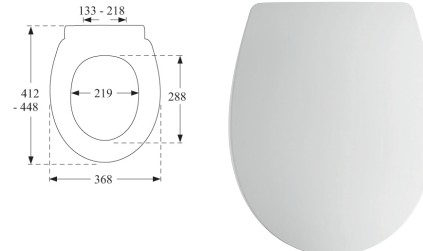

Pressalit T Soft
· Top Fix Adjustable
· Soft Close
· 742000-D02999

Code 6108 £132.09