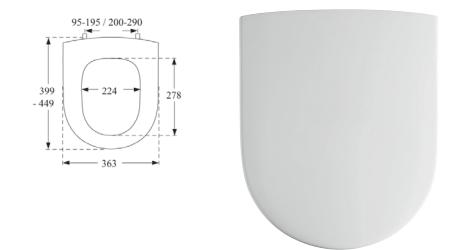

Code 6119 White £173.34
 Code 6120 Pergamon £173.34

Pressalit Connexion
 · Uni Combi Hinge
 · Soft Close
 · Antibacterial
 · Customised for Ideal Standard Connect
 · Concept 980011-DE9999

Code 6121 £185.82