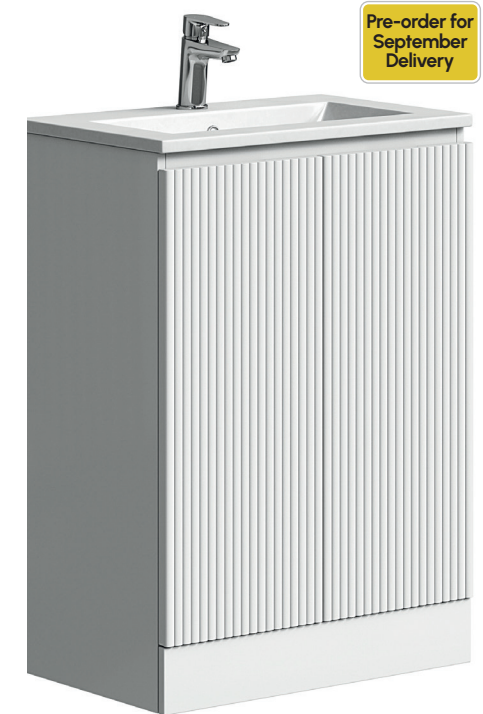

page 47

Pre-order for September Delivery

Tivoli

page 35

Pre-order for mid August Delivery

Bakewell

Bakewell leans in to traditional aesthetics with clean panelled drawers. Available in 3 colours, you're able to further add a touch of your own style by pairing with a choice from round or straight handles in 4 colours! Will you go for single or double round or sleek & straight?