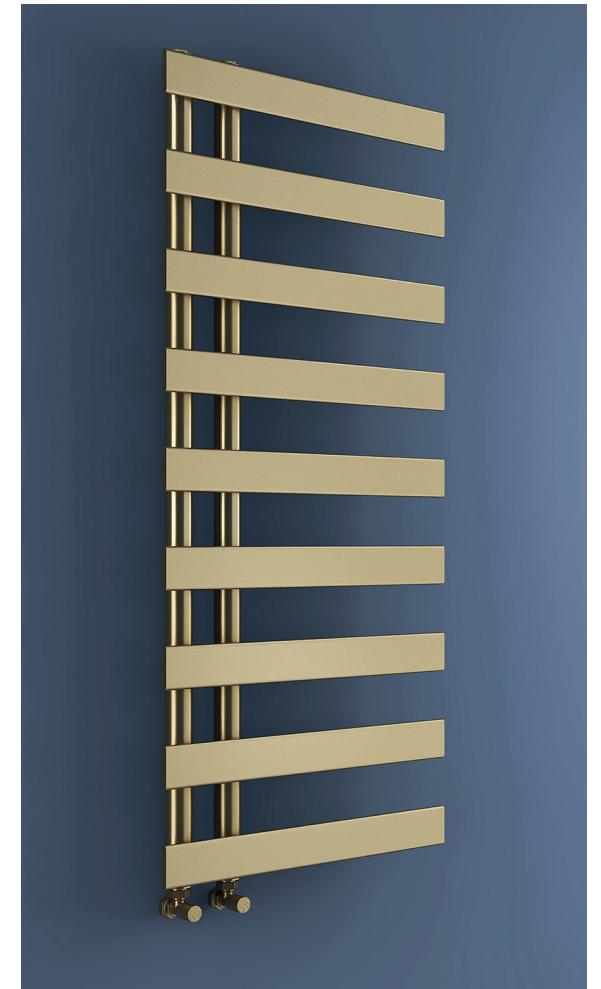

Chrome

Code	Centres	Bars	Size	BTU	Price
2182	80	9	1156x500mm	1093	£378.00
2183	80	12	1564x500mm	1471	£473.00