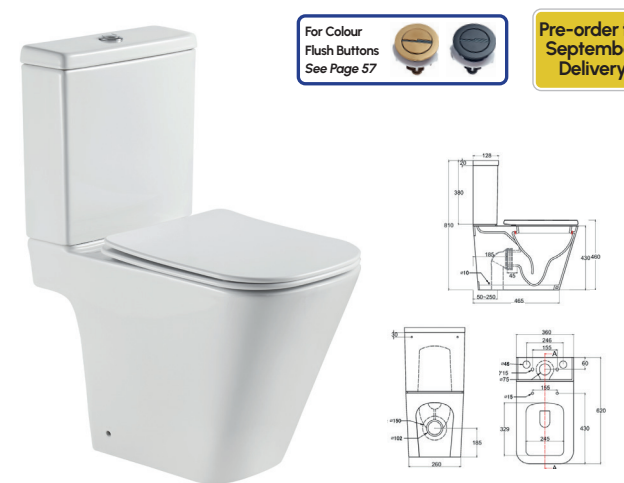

Milan Rimless Close Coupled Square Open Back Pan & Seat

- Soft close DP UF Seat
- All fixings included
- Open back

Code 6051 £454.00