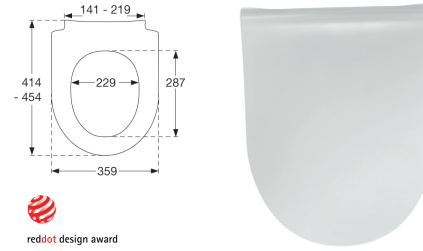

Pressalit Sway D
· Top Fix Adjustable
· Soft Close
· Lift Off
· Customised for some Geberit/
Keramag iCon, Renova Nr. 1
· 934000-BL6999

Code 6111 £185.58