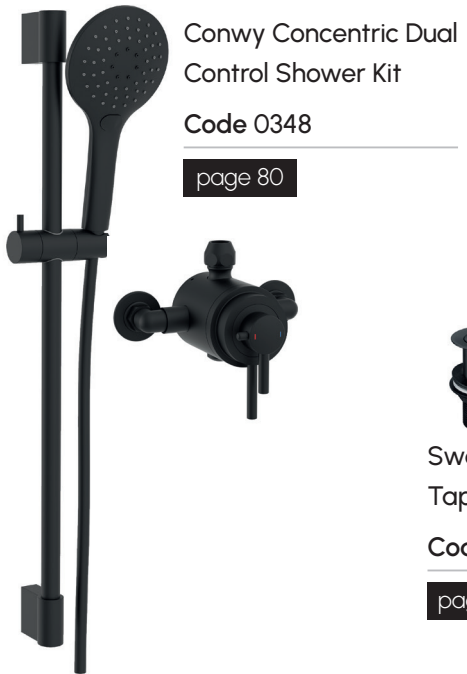

Queenstown Designer Towel Radiator

GET THE LOOK

Shop Black

Conwy Concentric Dual Control Shower Kit

Code 0348

page 80

Code 5072

page 130