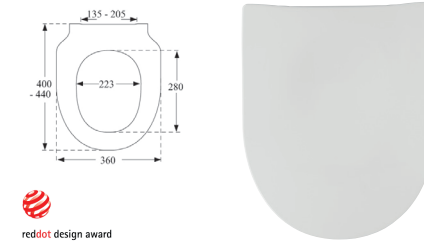

Toilet Seats

Pressalit 300 Slim
· Combi Fix Adjustable
· Soft Close
· Customised for Vitra Sento
Compact, Sento Compact Rimfree
and Sento Rim free
· 1014000-DG6999

Code 6115 £135.54