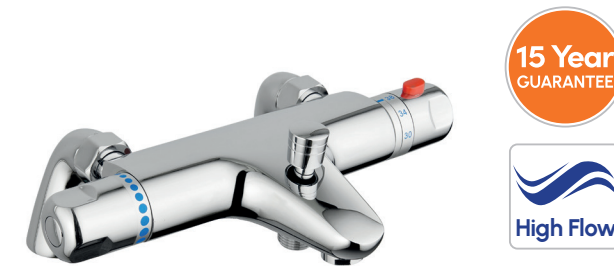

195mm outside diameter

Concealing Plate

· For use with 0019 & 0020

Code 0172 Chrome **£84.00**

Exposed Valves

Round Thermostatic Bar Valve

· Centres 150mm

| | | |
|------|-------------------|---------|
| Code | | |
| 0267 | Cool Touch Chrome | £144.00 |
| 0266 | Black | £134.00 |
| 0291 | Brushed Brass | £154.00 |