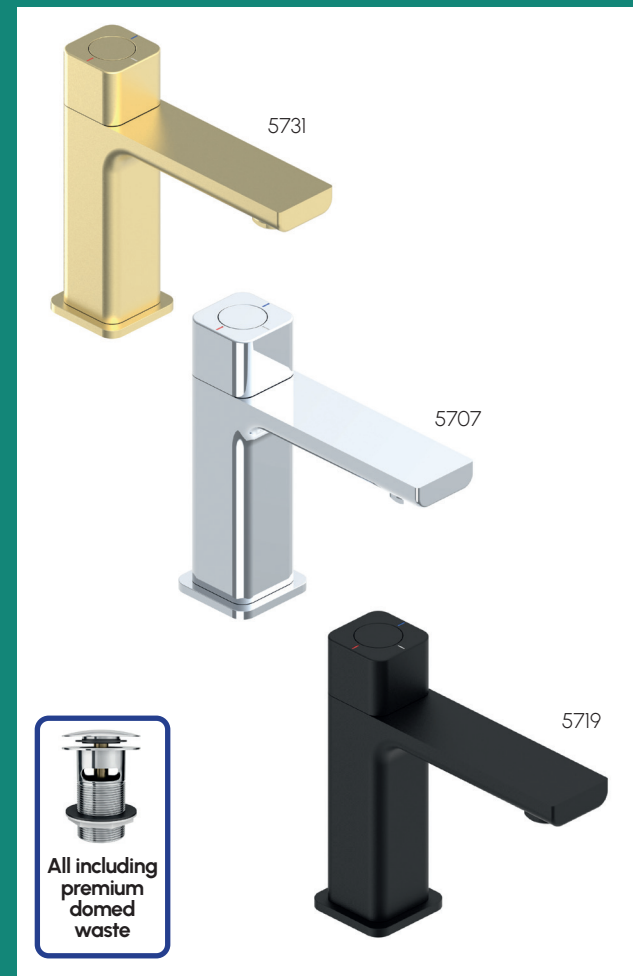

New
Quadrado
Square Push Button

TB+ Quadrado Square Push Button Basin Mixer

- Easy Fix Install
- Operating Pressure 0.3min - 5 Bar max
- Including premium domed waste

| Code | Finish | Price |
|------|---------------|---------|
| 5731 | Brushed Brass | £202.00 |
| 5707 | Chrome | £175.00 |
| 5719 | Matte Black | £184.00 |