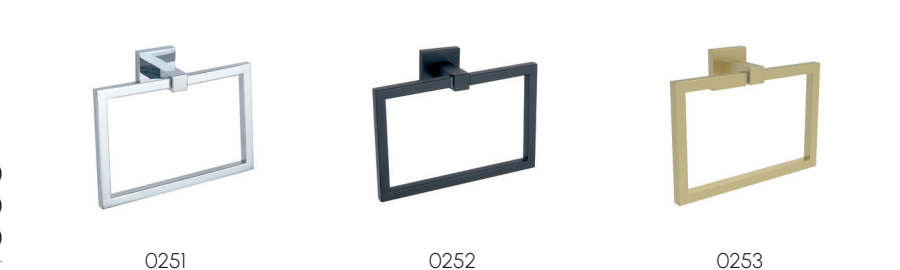

Sydney Square Towel Ring

Code	Finish	Price
0251	Chrome	£49.00
0252	Matte Black	£54.00
0253	Brushed Brass	£73.00