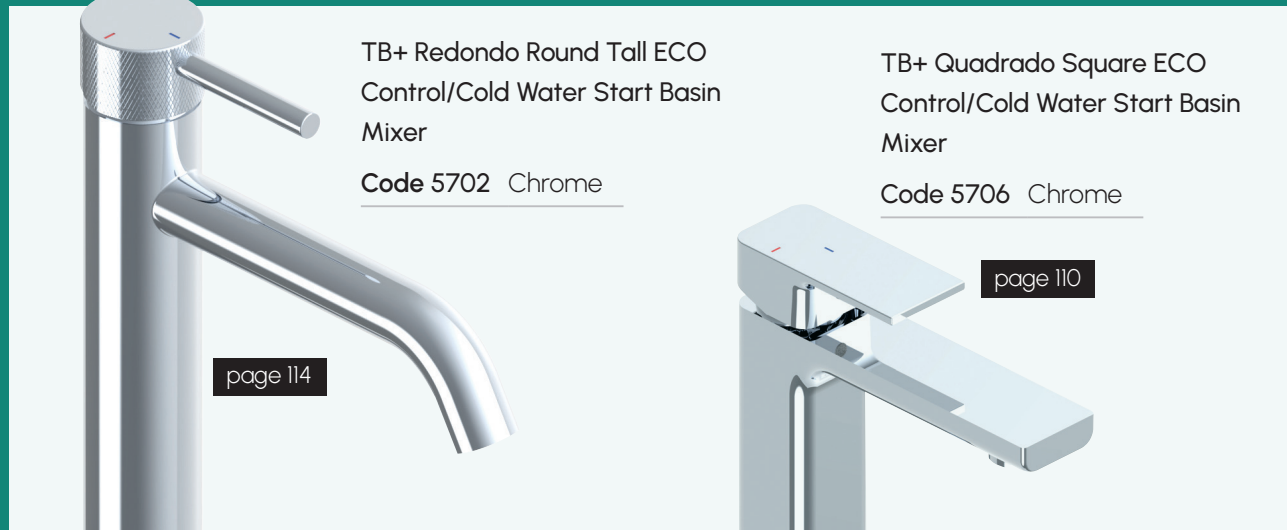

New

New Eco and Cost Saving Technology for your Bathroom

Our brand new range of taps offer combined cold start and eco flow technology reducing energy and water usage, making these taps extremely efficient and cost reducing. With the fitter in mind these also have our easy fix install nut and are finished in high quality electro plating or PVD coating. TB Plus taps tick all the boxes with stylish ease.