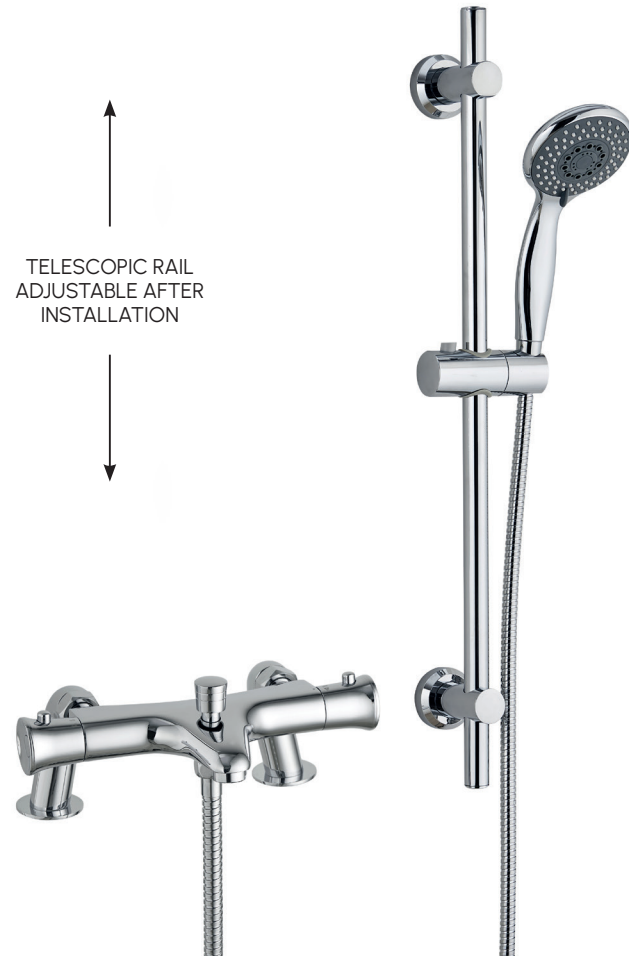

| | | |
|-----------|---------------|---------|
| Code 0351 | Brushed Brass | £232.00 |
|-----------|---------------|---------|

Plumb Essentials

Plumb Essential Bar Valve Round Riser Kit

- Three mode handset
- 700mm chrome fully adjustable retro fit riser rail

Code 0005 Chrome £125.00

0005

Plumb Essential Thermostatic Bath Shower Mixer Riser Kit

- Wall Mount or Bath Tub Mount
- Brass Bath Legs Included
- Three mode handset
- 700mm chrome fully adjustable retro fit riser rail

Code 0007 Chrome £207.00

0007

TELESCOPIC RAIL
ADJUSTABLE AFTER
INSTALLATION

Concealed Shower Kits

Hide your valves & pipework inside the wall with a concealed shower kit. Everything you need for stylish, clutter free installation.