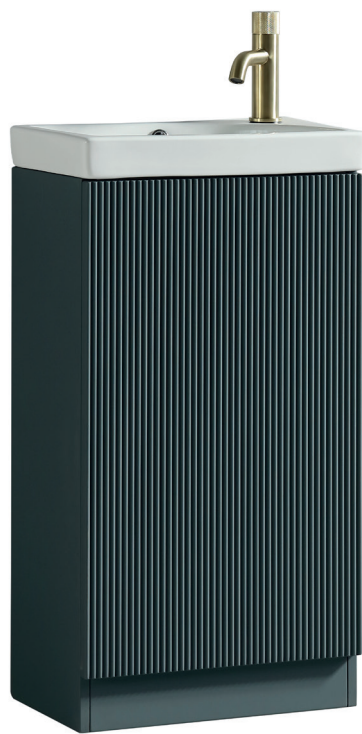

Pre-order for September Delivery

page 48

Plumbo Essentials

New Furniture Ranges

Flauto Mini

Midnight Shadow

Smoked Sage

Country Oak