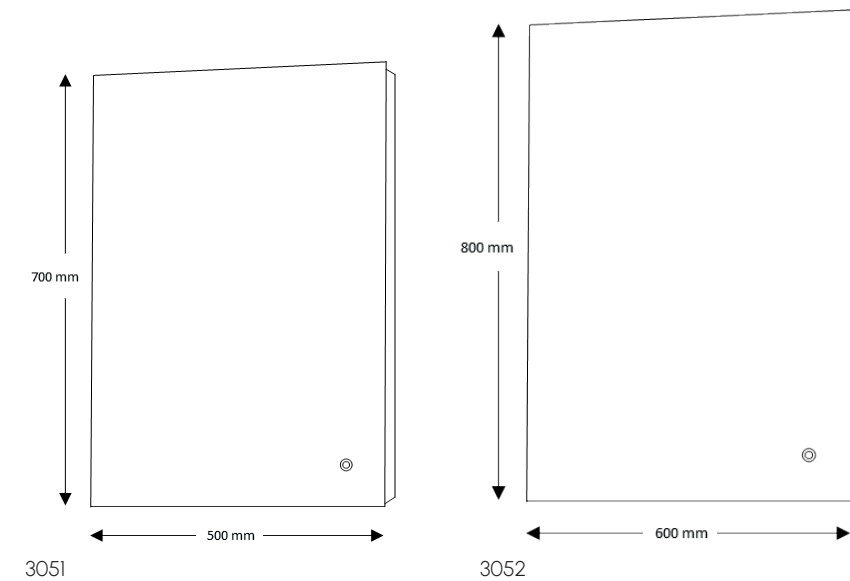

"All Mirrors & Cabinets are compliant to BS:7671:2018 , EN:60598-1:2015/A:2018, EN:60598-2-1:1989, EN62493:2015"