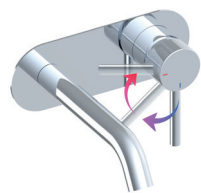

Cold start technology promotes the primary use of cold water for daily tasks which do not require hot water. The tap lever starts in the position to only deliver cold water reducing the carbon emissions and costs associated with heating the water. Unlike our standard mixers where the central start position would have your boiler firing up each time! Of course, if you still want hot water just turn the tap as you normally would to the left.