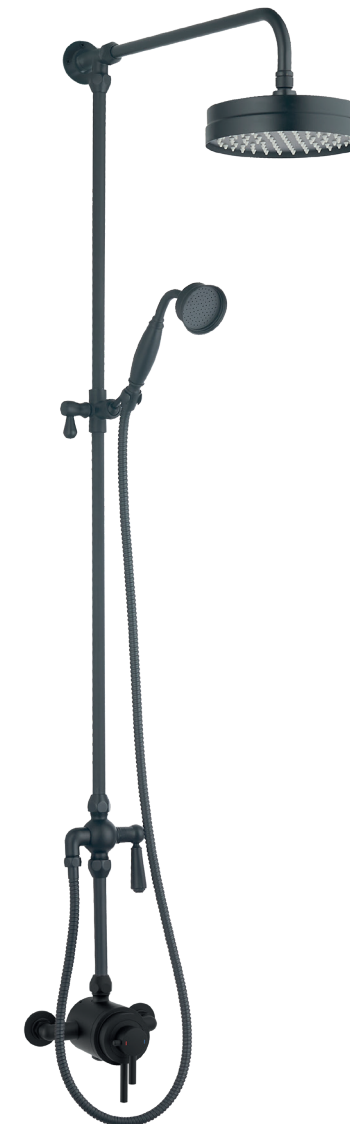

Tenby

A fascination with vintage & Victorian styling has us looking into the past for inspiration. The advances in modern technology we've become accustomed to, marry well with traditional detailing, exposed pipe work & ceramic finishes.

Tenby Traditional Dual Control Shower Kit

- High flow valve
- Brass rigid rail with handset holder and diverter (1215mm)
- 200mm quality brass overhead
- Brass and ceramic hand shower
- Minimum recommended pressure 0.5 bar
- 14.5 litres per minute at 1Bar

Code 0018 Chrome £577.00

195mm outside diameter

Concealing Plate

· For use with 0019 (0018) & 0020

Code 0172 Chrome £84.00

Beaumaris

Beaumaris Modern Traditional Overhead Shower Kit

- Rail adjustable during installation
- 200mm Stainless Steel shower head
- Single mode traditional handset
- Minimum recommended pressure 0.5 bar

Code	Finish	Price
0285	Chrome	£618.00
0286	Black	£655.00
0287	Brushed Brass	£721.00

0286

Exposed Shower Kits