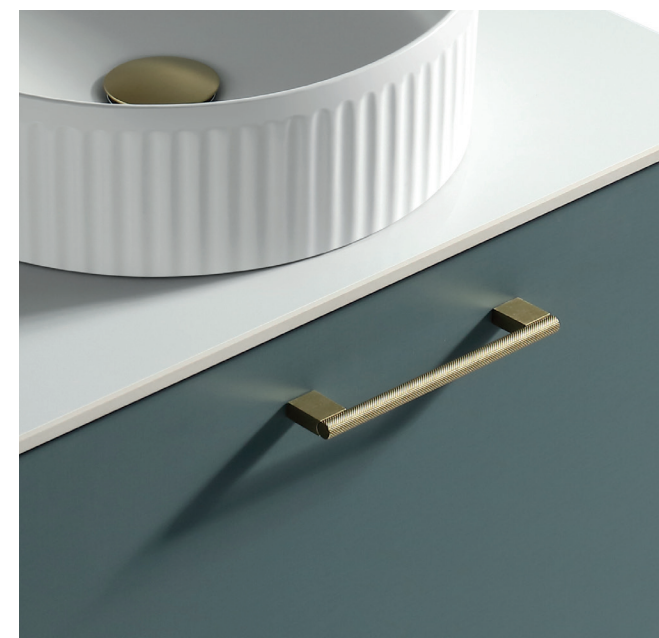

4429*

Choose a Handle

Piatta does not include handles - sold separately as below.

Piatta can use a single 180mm handle, in 4 colour options to suit any taste...

For Piatta Wall Mounted Cabinet See Page 32