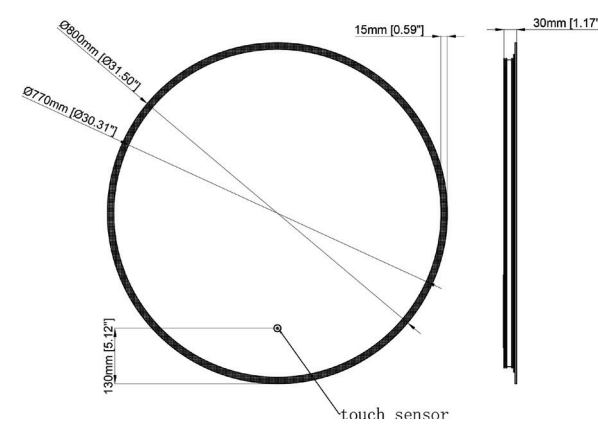

Rosie LED Mirror

Rosie LED Round Touch Mirror

- 600x39mm
- Touch Button
- Demist
- Colour Change - warm/cool white
- Hold button to colour change
- Colour temp is 3000K/6500K (+/-300k)

Code	Color	Price
3047	Black	£322.00
3064	Brushed Brass	£322.00

"All Mirrors & Cabinets are compliant to BS:7671:2018, EN:60598-1:2015/A:2018, EN:60598-2-1:1989, EN:62493:2015"

Delilah LED Mirror

Delilah Orca LED Round Touch Mirror

- 600x40mm
- Touch Button
- Demist
- Colour Change - warm/cool white
- Tap to colour change
- Colour temp is 3000K/6500K (+/-300k)

Code	Color	Price
3048	Black	£354.00
3060	Brushed Brass	£372.00

Mocha Hanging Strap for Delilah Round LED Mirror

- For use with Delilah 3060

Code 3061	£64.00

Comes with Black Strap

Lily LED Mirror

Lily Slimline LED Round Touch Mirror

- Touch Button
- Demist
- Colour Change - warm/cool white
- Slimline (3049 + 3050)
- Hold button to colour change
- Colour temp is 3000-6400K

Code	Dimensions	Price
3049	600x30mm slimline	£322.00
3050	800x30mm slimline	£357.00
3063	500x45mm	£227.00

3050