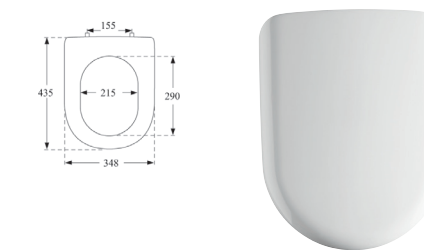

Pressalit Magnum
· Bottom Fix
· Customised for Villeroy & Boch
Magnum, Villeroy & Boch O. novo
· 104000-B33999 - Pergamon
· 104273-B33999 - White

Code 6119 White £173.34
Code 6120 Pergamon £173.34