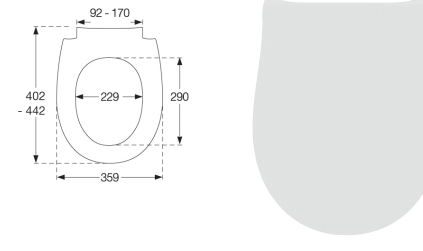

Pressalit Sway Uni
· Top Fix Adjustable
· Soft Close
· Lift Off
· 970000-BL6999

Code 6110 £185.58