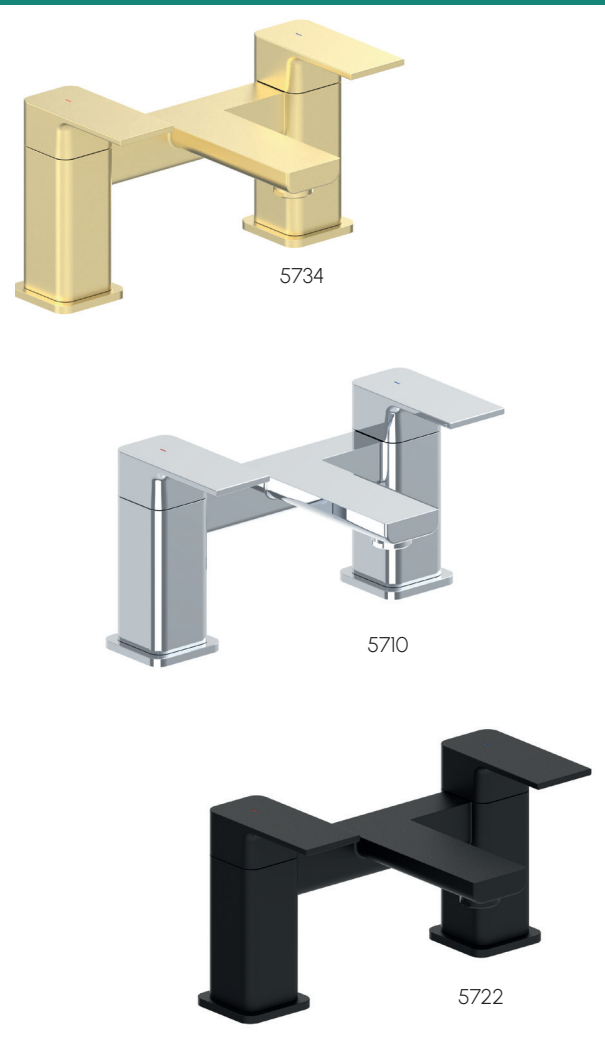

New

Quadrado Square Bath Filler

TB+ Quadrado Square Bath Filler

· Operating Pressure 0.3min - 5 Bar max

Code	Finish	Price
5734	Brushed Brass	£287.00
5710	Chrome	£240.00
5722	Matte Black	£253.00