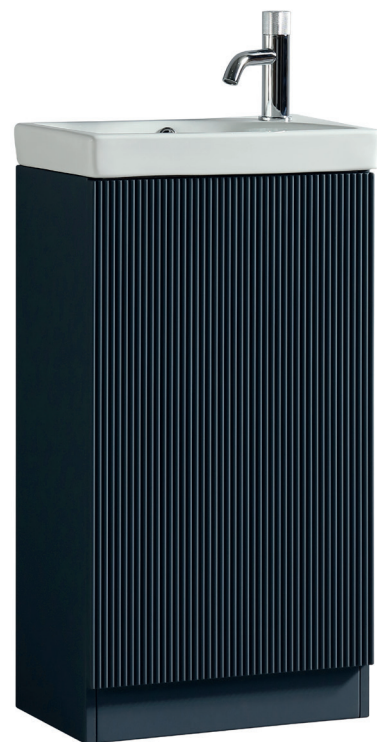

Flauto Mini