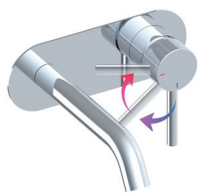

Our brand new range of taps offer combined cold start and eco flow technology reducing energy and water usage, making them extremely efficient and cost reducing. With the fitter in mind these also have our easy fix install nut and are finished in high quality electro plating or PVD coating. TB Plus taps tick all the boxes with stylish ease.