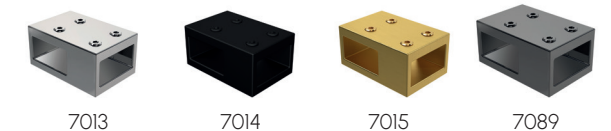

T-Piece

Code	Description	Price
7013	T18 Chrome T-Piece	£17.00
7014	T18 Orca Black T-Piece	£23.00
7015	T18 Brushed Brass T-Piece	£31.00
7089	T18 Gunmetal T-Piece	£33.00