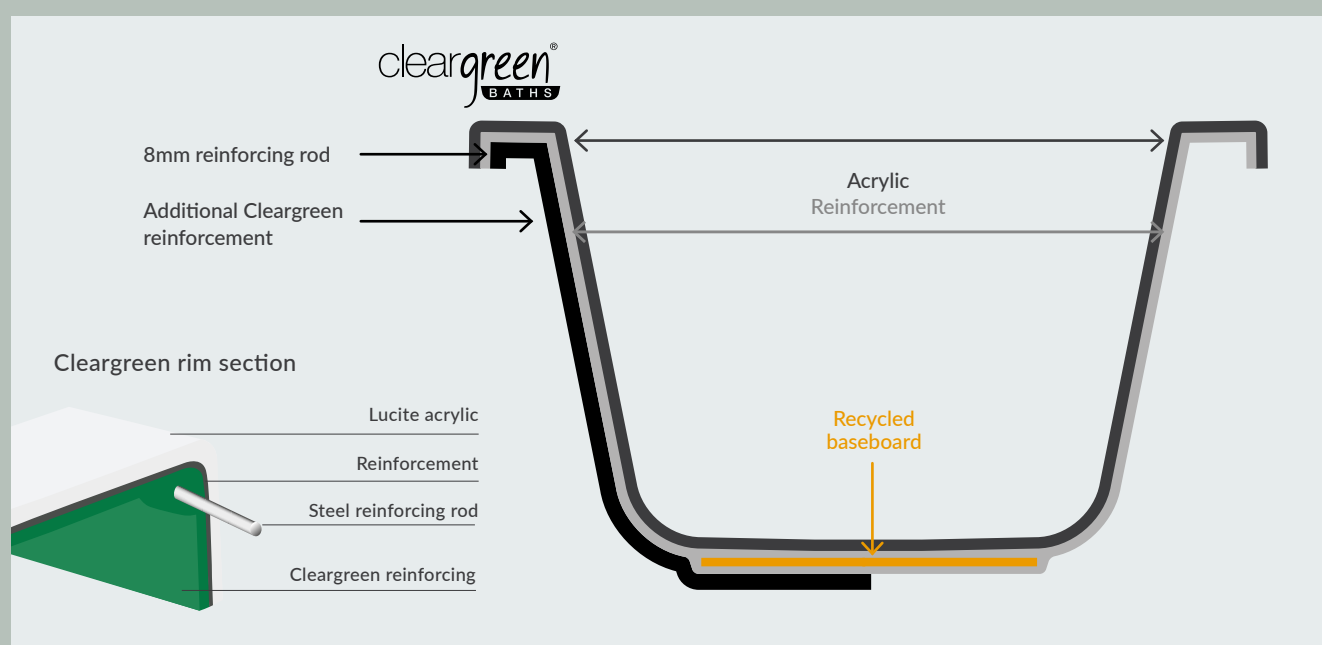

Range

We classify our baths into their design styles:

Single ended baths have the backrest at one end and the taps opposite.

Double ended baths have a backrest at both ends with the taps in the centre of the long side.

Unique baths - The Viride offset and the Saturn back to wall bath, both designed for those wanting a real showstopper in their bathroom.

Design

We design all our baths to maximise comfort while in use. Our bath rims are designed to be narrower than other producers, to maximise internal space while retaining a smaller footprint.