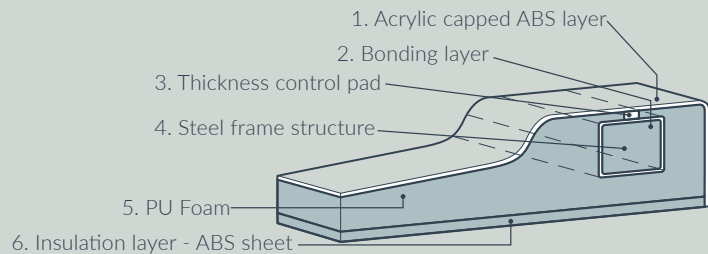

Shower trays

ZAMORI

■ LIFETIME ■

GUARANTEE*

Flexible installation

Option 1

Placed flat on the floor

The thin Zamori trays are only 35mm high which gives a modern, minimalist appearance to even the simplest and most cost effective installation method.

Option 2

Level to the floor

The low 35mm height allows the tray to be sunk into the floor so that the upper surface is level with the floor. The framed rim still allows good water retention to avoid water escape.

Option 3

Raised above the floor

Zamori offers optional adjustable legs and panel sets for raising the tray 100mm above the floor. The packs include removable acrylic side panels to match the shower tray. These are held in place by magnetic clips to ensure maintenance is easy.

Reinforced trays

All our trays are manufactured from Acrylic sheet and incorporate our patented steel reinforcing frame. This is formed to be the exact shape of each tray and ensures rigidity for a lifetime of use. The trays are flat on the under-surface; this makes installation and levelling very easy.

Anti-bacterial

All Zamori shower trays are impregnated with an anti-bacterial zeomic agent.

One of the amazing qualities of silver is that it has inherent anti-microbial properties - Zamori has added the silver-based anti-bacterial additive Zeomic into the manufacturing process. The anti-microbial qualities protect against harmful bacteria and suppress mould growth.

1) The silver ions from Zeomic impregnate the microbe surface and are then absorbed by the cells through active transfer.
2) The silver ions react with several metabolic enzymes within the metabolic system of the microbes.
3) The activity of these enzymes is hindered and the growth of microbes is inhibited.

Anti-slip

Zamori anti-slip is simply the finest available.

Our anti-slip trays comply with DIN51097 class C - the highest anti-slip rating.

We are the only manufacturer to thermo bond the Swiss Grip Antislip onto the tray with a curing process - to ensure better performance for a cleaner and longer lasting surface.

DIN51097 class C anti-slip ramp test.