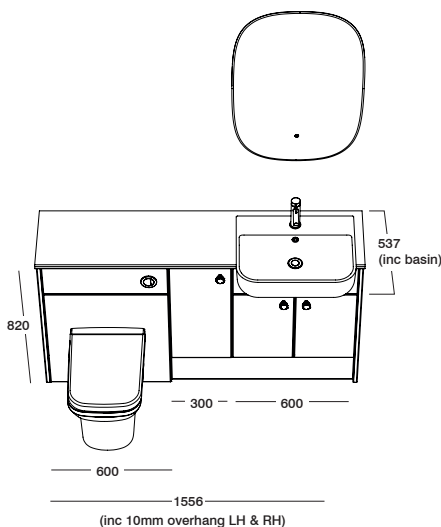

- 600MM BACK TO WALL UNIT: **AF3BW6.POW.D**
- 600MM SEMI-COUNTERTOP BASIN UNIT: **F3SC6.POW.D**
- 300MM FLOOR CUPBOARD UNIT: **AF3FC3.POW.D**
- INTERIOR CARCASS: **Graphite**
- END PANELS x2: **F3P8.POW**
- 1000MM PLINTH: **FPL10.POW**
- 1880MM ARCTIC WHITE WORKTOP: **F3W18A.AR**
- ACCENT SEMI- COUNTERTOP BASIN: **A3SCBAS**
- ACCENT BACK TO WALL WC & SEAT: **ABWPAN/ASLSCTS**
- STORM-NOVA BASIN MIXER: **T461103**
- HUDSON KNOB x3: **FHHUD.B**
- RITUAL MIRROR: **RLM060**
- ROUND BLACK FLUSH BUTTON: **TR9022**

WALL TILES: mandarinstone.com
FLOOR TILES: mandarinstone.com