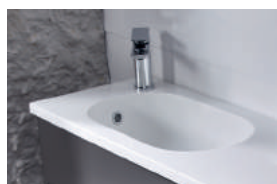

TAILOR YOUR LOOK

Add some additional storage to your bathroom with our full height twin door cupboards and Note sanitaryware, or City basin for a stylish on trend look.

PAGE
90

City integrated basin & worktop