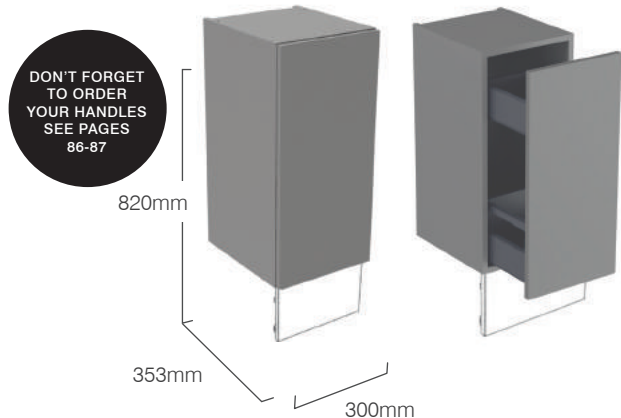

300MM TALL DRAWER UNITS

600MM SIT ON COUNTERTOP UNIT

FEATURES

- Soft close drawer with 2 drawer boxes for storage. See diagram above.
- A plinth is required for this unit - see page 140.

300mm Unit Finish	353mm Standard Depth
BURFORD	
Juniper Green	DF3TD3.JNP.XX
Coniston Blue	DF3TD3.CB.XX
Derwent Blue	DF3TD3.DB.XX
Chalk White	DF3TD3.CW.XX
Mocha	DF3TD3.MC.XX
Pebble Grey	DF3TD3.PG.XX
Slate Grey	DF3TD3.SG.XX
Black	DF3TD3.BLK.XX
Terra	DF3TD3.TER.XX
Dusk Blue	DF3TD3.DSK.XX
Sage Green	DF3TD3.SGN.XX
Manor Green	DF3TD3.MGN.XX
ARUBA	
Juniper Green	AF3TD3.JNP.XX
Powder Grey	AF3TD3.POW.XX
Mussel	AF3TD3.MSL.XX
Derwent Blue	AF3TD3.DB.XX
Gloss Dark Clay	AF3TD3.GDC.XX
Oxford Oak	AF3TD3.OXO.XX
Coniston Blue	AF3TD3.CB.XX
Terra	AF3TD3.TER.XX
White	AF3TD3.W.XX
ELAN	
Black	EF3TD3.BLK.XX
Terra	EF3TD3.TER.XX
Powder Grey	EF3TD3.POW.XX
Juniper Green	EF3TD3.JNP.XX
Coniston Blue	EF3TD3.CB.XX

£486.50 each

Replace **.XX** with the required carcass colour below

**END
PANELS
REQUIRED**

Exposed carcass sides are covered by using colour matched end panels which will be required to complete your fitted furniture run. See pages 136-139 for panel options.