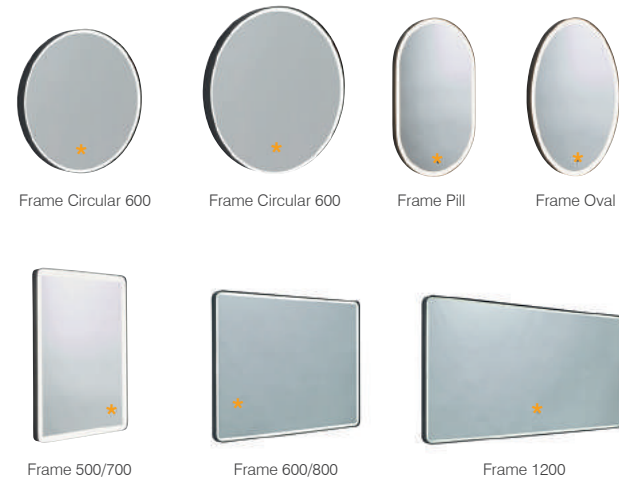

Adding the finishing touches

MIRRORS

GUARANTEE
Against
manufacturing
defects

MIRROR
FRAMES
AVAILABLE IN
THREE
COLOURS

FRAME

Code	W x H x D mm	Price
Brushed Brass Frame		
FR60RB	Ø600 x 38	£418.00
FR80RB	Ø800 x 38	£555.00
FR50VB Oval	500 x 700 x 38	£449.00
Black Frame		
FR60RG	Ø600 x 38	£396.00
FR80RG	Ø800 x 38	£535.00
FR50PG Pill	500 x 800 x 38	£446.00
FR50VG Oval	500 x 700 x 38	£416.00
FR50SG	500 x 700 x 38	£446.00
FR60SG	600 x 800 x 38	£535.00
FR120SG	1200x 600 x 38	£710.00
White Frame		
FR60RW	Ø600 x 38	£396.00
FR80RW	Ø800 x 38	£535.00
FR60SW	600 x 800 x 38	£535.00
FR120SW	1200x 600 x 38	£710.00