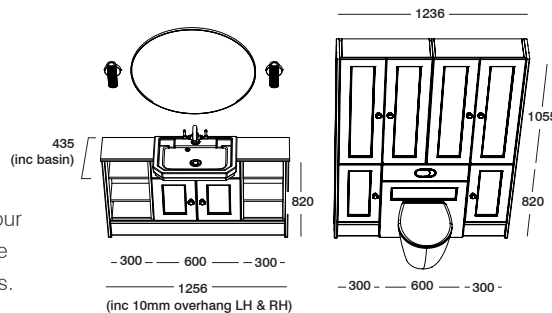

CREATE THIS LOOK

Want to recreate this look for your new bathroom?

This page shows a helpful floor plan and useful list of items used to design this timeless bathroom.

We offer a free colour swatch service. See page 153 for details.