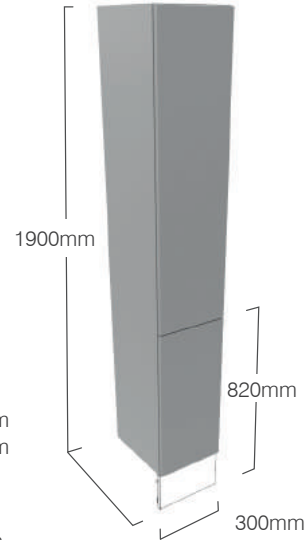

Standard depth 353mm
Slim depth 218mm

FEATURES

- Soft close hinges.
- Two adjustable glass shelves in top section.
- One wooden adjustable shelf in base.
- A plinth is required for this unit - see pages 140.

700mm Unit Finish	353mm Standard Depth	218mm Slim Depth

BURFORD		
Juniper Green	DF3SC7.JNP.XX	DF2SC7.JNP.XX
Coniston Blue	DF3SC7.CB.XX	DF2SC7.CB.XX
Derwent Blue	DF3SC7.DB.XX	DF2SC7.DB.XX
Chalk White	DF3SC7.CW.XX	DF2SC7.CW.XX
Mocha	DF3SC7.MC.XX	DF2SC7.MC.XX
Pebble Grey	DF3SC7.PG.XX	DF2SC7.PG.XX
Slate Grey	DF3SC7.SG.XX	DF2SC7.SG.XX
Black	DF3SC7.BLK.XX	DF2SC7.BLK.XX
Terra	DF3SC7.TER.XX	DF2SC7.TER.XX
Dusk Blue	DF3SC7.DSK.XX	DF2SC7.DSK.XX
Sage Green	DF3SC7.SGN.XX	DF2SC7.SGN.XX
Manor Green	DF3SC7.MGN.XX	DF2SC7.MGN.XX

ARUBA		
Juniper Green	AF3SC7.JNP.XX	AF2SC7.JNP.XX
Powder Grey	AF3SC7.POW.XX	AF2SC7.POW.XX
Mussel	AF3SC7.MSL.XX	AF2SC7.MSL.XX
Derwent Blue	AF3SC7.DB.XX	AF2SC7.DB.XX
Gloss Dark Clay	AF3SC7.GDC.XX	AF2SC7.GDC.XX
Oxford Oak	AF3SC7.OXO.XX	AF2SC7.OXO.XX
Coniston Blue	AF3SC7.CB.XX	AF2SC7.CB.XX
Terra	AF3SC7.TER.XX	AF2SC7.TER.XX
White	AF3SC7.W.XX	AF2SC7.W.XX

ELAN		
Black	EF3SC7.BLK.XX	EF2SC7.BLK.XX
Terra	EF3SC7.TER.XX	EF2SC7.TER.XX
Powder Grey	EF3SC7.POW.XX	EF2SC7.POW.XX
Juniper Green	EF3SC7.JNP.XX	EF2SC7.JNP.XX
Coniston Blue	EF3SC7.CB.XX	EF2SC7.CB.XX

£641.50 each

£619.50 each

Replace **.XX** with the required carcass colour below

300mm Unit Finish	353mm Standard Depth	218mm Slim Depth

BURFORD		
Juniper Green	DF3FHU3.JNP.XX	DF2FHU3.JNP.XX
Coniston Blue	DF3FHU3.CB.XX	DF2FHU3.CB.XX
Derwent Blue	DF3FHU3.DB.XX	DF2FHU3.DB.XX
Chalk White	DF3FHU3.CW.XX	DF2FHU3.CW.XX
Mocha	DF3FHU3.MC.XX	DF2FHU3.MC.XX
Pebble Grey	DF3FHU3.PG.XX	DF2FHU3.PG.XX
Slate Grey	DF3FHU3.SG.XX	AF2FHU3.SG.XX
Black	DF3FHU3.BLK.XX	DF2FHU3.BLK.XX
Terra	DF3FHU3.TER.XX	DF2FHU3.TER.XX
Dusk Blue	DF3FHU3.DSK.XX	DF2FHU3.DSK.XX
Sage Green	DF3FHU3.SGN.XX	DF2FHU3.SGN.XX
Manor Green	DF3FHU3.MGN.XX	DF2FHU3.MGN.XX

ARUBA		
Juniper Green	AF3FHU3.JNP.XX	AF2FHU3.JNP.XX
Powder Grey	AF3FHU3.POW.XX	AF2FHU3.POW.XX
Mussel	AF3FHU3.MSL.XX	AF2FHU3.MSL.XX
Derwent Blue	AF3FHU3.DB.XX	AF2FHU3.DB.XX
Gloss Dark Clay	AF3FHU3.GDC.XX	AF2FHU3.GDC.XX
Oxford Oak	AF3FHU3.OXO.XX	AF2FHU3.OXO.XX
Coniston Blue	AF3FHU3.CB.XX	AF2FHU3.CB.XX
Terra	AF3FHU3.TER.XX	AF2FHU3.TER.XX
White	AF3FHU3.W.XX	AF2FHU3.W.XX

ELAN		
Black	EF3FHU3.BLK.XX	EF2FHU3.BLK.XX
Terra	EF3FHU3.TER.XX	EF2FHU3.TER.XX
Powder Grey	EF3FHU3.POW.XX	EF2FHU3.POW.XX
Juniper Green	EF3FHU3.JNP.XX	EF2FHU3.JNP.XX
Coniston Blue	EF3FHU3.CB.XX	EF2FHU3.CB.XX

£718.50 each

£665.50 each

Replace **.XX** with the required carcass colour below

END PANELS REQUIRED

Exposed carcass sides are covered by using colour matched end panels which will be required to complete your fitted furniture run. See pages 136-139 for panel options.

PLINTH REQUIRED