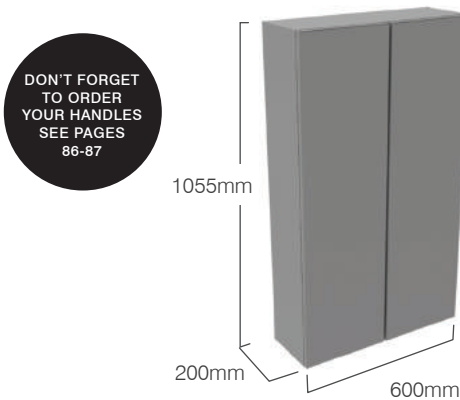

FEATURES

- Soft close hinges.
- Two adjustable glass shelves.
- One fixed wooden shelf.
- Can be used on worktop or directly mounted onto a slim depth BTW unit.

* If mounted directly on BTW unit - slim depth tall end panels should be used.

* If used above a run of furniture - panels must be used between base units to achieve lineup of panels. See page 137 for more details.

300mm Unit Finish	218mm Slim Depth
BURFORD	
Juniper Green	DF2CU6.JNP.XX
Coniston Blue	DF2CU6.CB.XX
Derwent Blue	DF2CU6.DB.XX
Chalk White	DF2CU6.CW.XX
Mocha	DF2CU6.MC.XX
Pebble Grey	DF2CU6.PG.XX
Slate Grey	DF2CU6.SG.XX
Black	DF2CU6.BLK.XX
Terra	DF2CU6.TER.XX
Dusk Blue	DF2CU6.DSK.XX
Sage Green	DF2CU6.SGN.XX
Manor Green	DF2CU6.MGN.XX
ARUBA	
Juniper Green	AF2CU6.JNP.XX
Powder Grey	AF2CU6.POW.XX
Mussel	AF2CU6.MSL.XX
Derwent Blue	AF2CU6.DB.XX
Gloss Dark Clay	AF2CU6.GDC.XX
Oxford Oak	AF2CU6.OXO.XX
Coniston Blue	AF2CU6.CB.XX
Terra	AF2CU6.TER.XX
White	AF2CU6.W.XX
ELAN	
Black	EF2CU6.BLK.XX
Terra	EF2CU6.TER.XX
Powder Grey	EF2CU6.POW.XX
Juniper Green	EF2CU6.JNP.XX
Coniston Blue	EF2CU6.CB.XX

£682.00 each

Replace **.XX** with the required carcass colour below

VERSATILE

The sit on unit can be used either on a worktop or sat directly on top of a slim depth BTW unit.