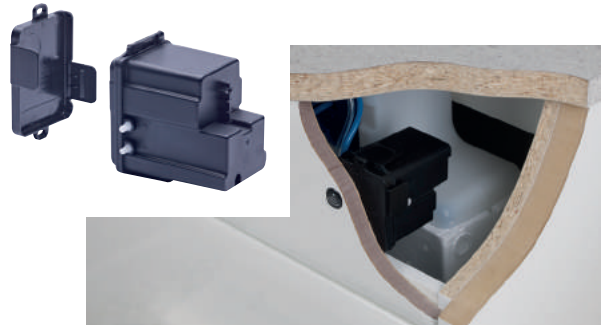

FLUSHING SOLUTIONS