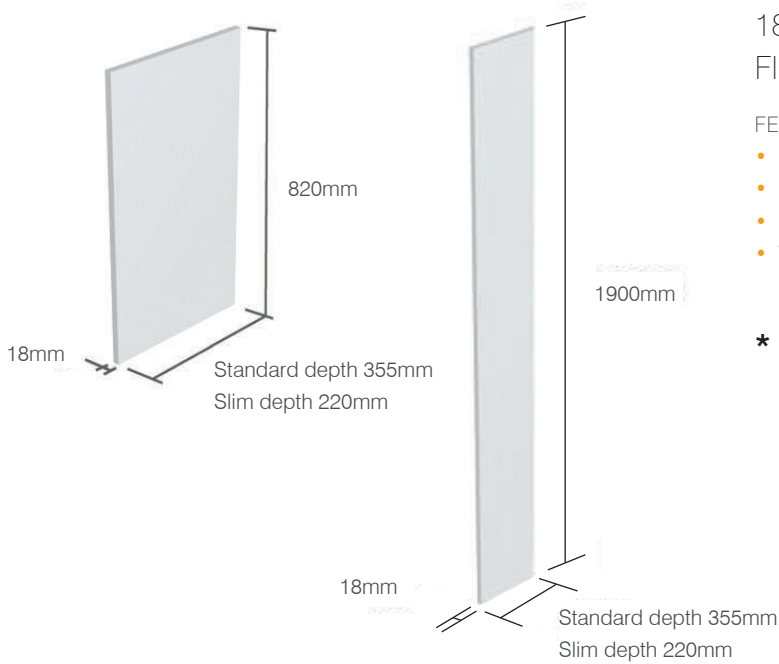

18MM TALL FILLER PANELS

18MM STANDARD / SLIM DEPTH FILLER END PANELS

FEATURES

- Full finished edges.
- Can be cut to suit different installations.
- Use for colour matched end panels.
- When more than one filler panel between units we recommend cutting in half for cost efficiency.

* Burford end panels have feature tongue & groove effect.

18mm Filler Panel	355mm Standard Depth	220mm Slim Depth

	CODE	PRICE	CODE	PRICE
BURFORD				
Juniper Green *	DF3P8.JNP	£80.10	DF2P8.JNP	£68.70
Coniston Blue *	DF3P8.CB	£80.10	DF2P8.CB	£68.70
Derwent Blue *	DF3P8.DB	£80.10	DF2P8.DB	£68.70
Chalk White *	DF3P8.CW	£80.10	DF2P8.CW	£68.70
Mocha *	DF3P8.MC	£80.10	DF2P8.MC	£68.70
Pebble Grey *	DF3P8.PG	£80.10	DF2P8.PG	£68.70
Slate Grey *	DF3P8.SG	£80.10	DF2P8.SG	£68.70
Black *	DF3P8.BLK	£80.10	DF2P8.BLK	£68.70
Terra *	DF3P8.TER	£80.10	DF2P8.TER	£68.70
Dusk Blue *	DF3P8.DSK	£80.10	DF2P8.DSK	£68.70
Sage Green *	DF3P8.SGN	£80.10	DF2P8.SGN	£68.70
Manor Green *	DF3P8.MGN	£80.10	DF2P8.MGN	£68.70

ARUBA				
Juniper Green	F3P8.JNP	£93.40	F2P8.JNP	£57.20
Powder Grey	F3P8.POW	£93.40	F2P8.POW	£57.20
Mussel	F3P8.MSL	£93.40	F2P8.MSL	£57.20
Derwent Blue	F3P8.DB	£93.40	F2P8.DB	£57.20
Gloss Dark Clay	F3P8.GDC	£93.40	F2P8.GDC	£57.20
Oxford Oak	F3P8.OXO	£93.40	F2P8.OXO	£57.20
Coniston Blue	F3P8.CB	£93.40	F2P8.CB	£57.20
Terra	F3P8.TER	£93.40	F2P8.TER	£57.20
White	F3P8.W	£93.40	F2P8.W	£57.20

ELAN				
Black	F3P8.BLK	£93.40	F2P8.BLK	£57.20
Terra	F3P8.TER	£93.40	F2P8.TER	£57.20
Powder Grey	F3P8.POW	£93.40	F2P8.POW	£57.20
Juniper Green	F3P8.JNP	£93.40	F2P8.JNP	£57.20
Coniston Blue	F3P8.CB	£93.40	F2P8.CB	£57.20

18mm Tall Filler Panel	355mm Standard Depth	220mm Slim Depth

	CODE	PRICE	CODE	PRICE
BURFORD				
Juniper Green *	DF3TP19.JNP	£202.00	DF2TP19.JNP	£193.00
Coniston Blue *	DF3TP19.CB	£202.00	DF2TP19.CB	£193.00
Derwent Blue *	DF3TP19.DB	£202.00	DF2TP19.DB	£193.00
Chalk White *	DF3TP19.CW	£202.00	DF2TP19.CW	£193.00
Mocha *	DF3TP19.MC	£202.00	DF2TP19.MC	£193.00
Pebble Grey *	DF3TP19.PG	£202.00	DF2TP19.PG	£193.00
Slate Grey *	DF3TP19.SG	£202.00	DF2TP19.SG	£193.00
Black *	DF3TP19.BLK	£202.00	DF2TP19.BLK	£193.00
Terra *	DF3TP19.TER	£202.00	DF2TP19.TER	£193.00
Dusk Blue *	DF3TP19.DSK	£202.00	DF2TP19.DSK	£193.00
Sage Green *	DF3TP19.SGN	£202.00	DF2TP19.SGN	£193.00
Manor Green *	DF3TP19.MGN	£202.00	DF2TP19.MGN	£193.00

ARUBA				
Juniper Green	F3TP19.JNP	£172.00	F2TP19.JNP	£146.50
Powder Grey	F3TP19.POW	£172.00	F2TP19.POW	£146.50
Mussel	F3TP19.MSL	£172.00	F2TP19.MSL	£146.50
Derwent Blue	F3TP19.DB	£172.00	F2TP19.DB	£146.50
Gloss Dark Clay	F3TP19.GDC	£172.00	F2TP19.GDC	£146.50
Oxford Oak	F3TP19.OXO	£172.00	F2TP19.OXO	£146.50
Coniston Blue	F3TP19.CB	£172.00	F2TP19.CB	£146.50
Terra	F3TP19.TER	£172.00	F2TP19.TER	£146.50
White	F3TP19.W	£172.00	F2TP19.W	£146.50