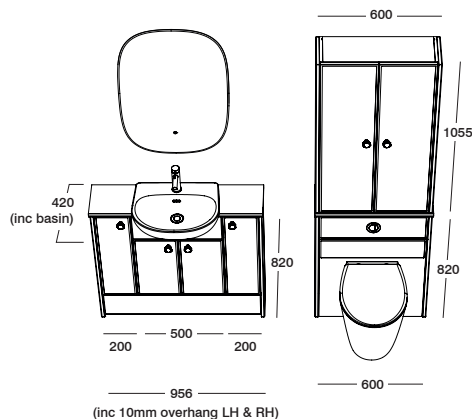

CREATE THIS LOOK

Want to recreate this look for your new bathroom?

This page shows a helpful floor plan and useful list of items used to design this timeless bathroom.

We offer a free colour swatch service. See page 153 for details.