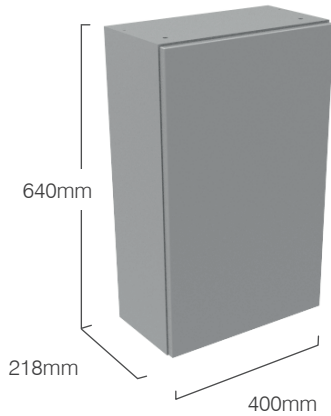

400MM WALL MOUNTED CUPBOARD

SUITABLE FOR STANDARD & SLIM DEPTH UNITS

DON'T FORGET TO ORDER YOUR HANDLES SEE PAGES 86-87

1. FEATURES
2. Soft close hinges.
   - Reversible door.
   - Two glass shelves.
   - Concealed hangers.

400mm Unit Finish	218mm Slim Depth
BURFORD	
Juniper Green *	DF2WC4.JNP.XX
Coniston Blue *	DF2WC4.CB.XX
Derwent Blue *	DF2WC4.DB.XX
Chalk White *	DF2WC4.CW.XX
Mocha *	DF2WC4.MC.XX
Pebble Grey *	DF2WC4.PG.XX
Slate Grey *	DF2WC4.SG.XX
Black *	DF2WC4.BLK.XX
Terra *	DF2WC4.TER.XX
Dusk Blue *	DF2WC4.DSK.XX
Sage Green *	DF2WC4.SGN.XX
Manor Green *	DF2WC2.MGN.XX
ARUBA	
Juniper Green	AF2WC4.JNP.XX
Powder Grey	AF2WC4.POW.XX
Mussel	AF2WC4.MSL.XX
Derwent Blue	AF2WC4.DB.XX
Gloss Dark Clay	AF2WC4.GDC.XX
Oxford Oak	AF2WC4.OXO.XX
Coniston Blue	AF2WC4.CB.XX
Terra	AF2WC4.TER.XX
White	AF2WC4.W.XX
ELAN	
Black	EF2WC4.BLK.XX
Terra	EF2WC4.TER.XX
Powder Grey	EF2WC4.POW.XX
Juniper Green	EF2WC4.JNP.XX
Coniston Blue	EF2WC4.CB.XX

£375.40 each

Replace **.XX** with the required carcass colour below

600MM WALL MOUNTED CUPBOARD

SUITABLE FOR STANDARD & SLIM DEPTH UNITS

DON'T FORGET TO ORDER YOUR HANDLES SEE PAGES 86-87