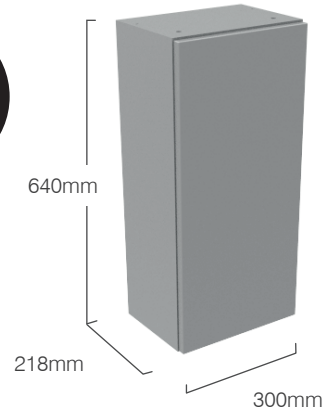

## FEATURES

- Soft close hinges.
- Reversible door.
- Two glass shelves.
- Concealed hangers.

300mm Unit Finish	218mm Slim Depth
-------------------	------------------

BURFORD	
Juniper Green	DF2WC3.JNP. <b>XX</b>
Coniston Blue	DF2WC3.CB. <b>XX</b>
Derwent Blue	DF2WC3.DB. <b>XX</b>
Chalk White	DF2WC3.CW. <b>XX</b>
Mocha	DF2WC3.MC. <b>XX</b>
Pebble Grey	DF2WC3.PG. <b>XX</b>
Slate Grey	DF2WC3.SG. <b>XX</b>
Black	DF2WC3.BLK. <b>XX</b>
Terra	DF2WC3.TER. <b>XX</b>
Dusk Blue	DF2WC3.DSK. <b>XX</b>
Sage Green	DF2WC3.SGN. <b>XX</b>
Manor Green	DF2WC3.MGN. <b>XX</b>