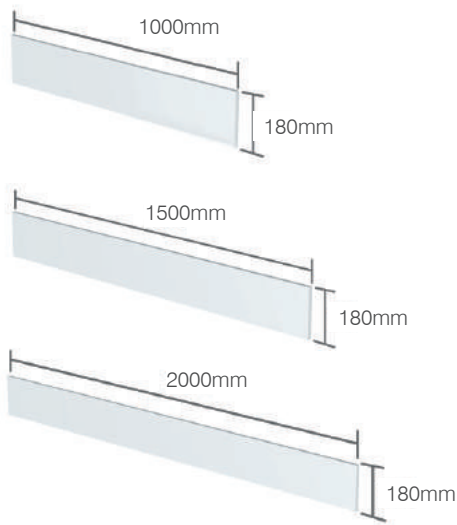

PLINTHS

1000MM, 1500MM & 2000MM PLINTHS

FEATURES

- 1000mm, 1500mm & 2000mm length - cut to size.
- Fully finished edges

* Burford plinths have an L-shaped profile to create a framed look in combination with end / filler panels.

Plinth Finish	1000mm Plinth		1500mm Plinth		2000mm Plinth	
BURFORD	CODE	PRICE	CODE	PRICE	CODE	PRICE
Juniper Green *	DFPL10.JNP	£101.00	DFPL15.JNP	£137.00	DFPL20.JNP	£160.50
Coniston Blue *	DFPL10.CB	£101.00	DFPL15.CB	£137.00	DFPL20.CB	£160.50
Derwent Blue *	DFPL10.DB	£101.00	DFPL15.DB	£137.00	DFPL20.DB	£160.50
Chalk White *	DFPL10.CW	£101.00	DFPL15.CW	£137.00	DFPL20.CW	£160.50
Mocha *	DFPL10.MC	£101.00	DFPL15.MC	£137.00	DFPL20.MC	£160.50
Pebble Grey *	DFPL10.PG	£101.00	DFPL15.PG	£137.00	DFPL20.PG	£160.50
Slate Grey *	DFPL10.SG	£101.00	DFPL15.SG	£137.00	DFPL20.SG	£160.50
Black *	DFPL10.BLK	£101.00	DFPL15.BLK	£137.00	DFPL20.BLK	£160.50
Terra *	DFPL10.TER	£101.00	DFPL15.TER	£137.00	DFPL20.TER	£160.50
Dusk Blue *	DFPL10.DSK	£101.00	DFPL15.DSK	£137.00	DFPL20.DSK	£160.50
Sage Green *	DFPL10.SGN	£101.00	DFPL15.SGN	£137.00	DFPL20.SGN	£160.50
Manor Green *	DFPL10.MGN	£101.00	DFPL15.MGN	£137.00	DFPL20.MGN	£160.50

ARUBA						
Juniper Green	FPL10.JNP	£83.10	FPL15.JNP	£101.00	FPL20.JNP	£125.00
Powder Grey	FPL10.POW	£83.10	FPL15.POW	£101.00	FPL20.POW	£125.00
Mussel	FPL10.MSL	£83.10	FPL15.MSL	£101.00	FPL20.MSL	£125.00
Derwent Blue	FPL10.DB	£83.10	FPL15.DB	£101.00	FPL20.DB	£125.00
Gloss Dark Clay	FPL10.GDC	£83.10	FPL15.GDC	£101.00	FPL20.GDC	£125.00
Oxford Oak	FPL10.OXO	£83.10	FPL15.OXO	£101.00	FPL20.OXO	£125.00
Coniston Blue	FPL10.CB	£83.10	FPL15.CB	£101.00	FPL20.CB	£125.00
Terra	FPL10.TER	£83.10	FPL15.TER	£101.00	FPL20.TER	£125.00
White	FPL10.CW	£83.10	FPL15.W	£101.00	FPL20.W	£125.00

ELAN						
Black	FPL10.BLK	£83.10	FPL15.BLK	£101.00	FPL20.BLK	£125.00
Terra	FPL10.TER	£83.10	FPL15.TER	£101.00	FPL20.TER	£125.00
Powder Grey	FPL10.POW	£83.10	FPL15.POW	£101.00	FPL20.POW	£125.00
Juniper Green	FPL10.JNP	£83.10	FPL15.JNP	£101.00	FPL20.JNP	£125.00
Coniston Blue	FPL10.CB	£83.10	FPL15.CB	£101.00	FPL20.CB	£125.00