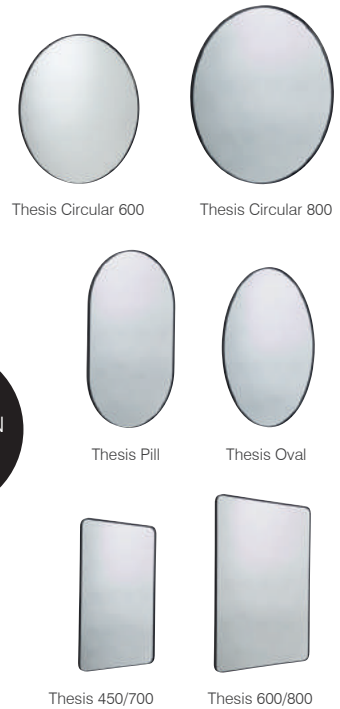

PLEASE NOTE:
The Loop bundle is only
available with the black
frame, see below for
pricing details.

THESIS

Code	W x H x D mm	Price
Brushed Brass Frame		
TNM60C-BR	Ø600 x 38	£150.00
TNM80C-BR	Ø800 x 38	£219.00
TNM50V-BR Pill	500 x 800 x 38	£196.00
Black Frame		
TNM60C	Ø600 x 38	£130.00
TNM80C	Ø800 x 38	£185.00
TNM50P Pill	500 x 800 x 38	£185.00
TNM50V Oval	500 x 700 x 38	£176.00
TNM045	450 x 700 x 38	£140.00
TNM060	600 x 800 x 38	£176.00
Black Frame with Loop Mirror		
TNM60C-VM	Ø600 x 38	£320.00
TNM80C-VM	Ø800 x 38	£392.00
TNM50P-VM Pill	500 x 800 x 38	£375.00
TNM50V-VM Oval	500 x 700 x 38	£365.00
TNM045-VM	450 x 700 x 38	£330.00
TNM060-VM	600 x 800 x 38	£365.00