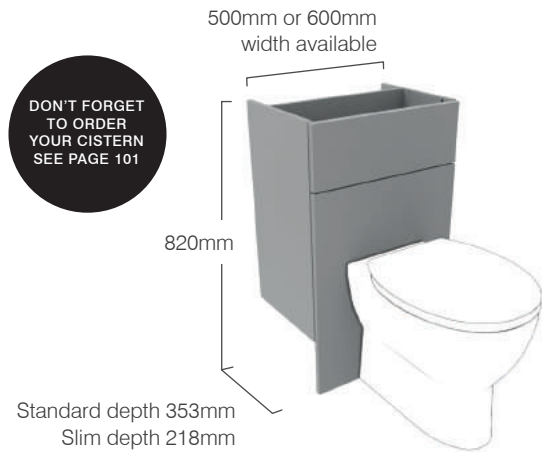

500 & 600MM BACK TO WALL WC UNITS

500 & 600MM STANDARD / SLIM DEPTH BACK TO WALL WC WITH FASCIA DOOR PACK

FEATURES

- Fascia to be cut on site to suit sanitaryware.
- Main panel goes to floor.
- Front access top fascia.
- For compatible back to wall WCs see page 98.

* These fascia packs are designed to be used with comfort height WC pans & cisterns, so exclude the Burford moulding.

500mm Unit Finish	353mm Standard Depth	218mm Slim Depth

BURFORD STANDARD WC		
Juniper Green	DF3BW5.JNP.XX	DF2BW5.JNP.XX
Coniston Blue	DF3BW5.CB.XX	DF2BW5.CB.XX
Derwent Blue	DF3BW5.DB.XX	DF2BW5.DB.XX
Chalk White	DF3BW5.CW.XX	DF2BW5.CW.XX
Mocha	DF3BW5.MC.XX	DF2BW5.MC.XX
Pebble Grey	DF3BW5.PG.XX	DF2BW5.PG.XX
Slate Grey	DF3BW5.SG.XX	DF2BW5.SG.XX
Black	DF3BW5.BLK.XX	DF2BW5.BLK.XX
Terra	DF3BW5.TER.XX	DF2BW5.TER.XX
Dusk Blue	DF3BW5.DSK.XX	DF2BW5.DSK.XX
Sage Green	DF3BW5.SGN.XX	DF2BW5.SGN.XX
Manor Green	DF3BW5.MGN.XX	DF2BW5.MGN.XX

BURFORD COMFORT HEIGHT WC		
Juniper Green *	AF3BW5.JNP.XX	AF2BW5.JNP.XX
Coniston Blue *	AF3BW5.CB.XX	AF2BW5.CB.XX
Derwent Blue *	AF3BW5.DB.XX	AF2BW5.DB.XX
Chalk White *	AF3BW5.CW.XX	AF2BW5.CW.XX
Mocha *	AF3BW5.MC.XX	AF2BW5.MC.XX
Pebble Grey *	AF3BW5.PG.XX	AF2BW5.PG.XX
Slate Grey *	AF3BW5.SG.XX	AF2BW5.SG.XX
Black *	AF3BW5.BLK.XX	AF2BW5.BLK.XX
Terra *	AF3BW5.TER.XX	AF2BW5.TER.XX
Dusk Blue *	AF3BW5.DSK.XX	AF2BW5.DSK.XX
Sage Green *	AF3BW5.SGN.XX	AF2BW5.SGN.XX
Manor Green *	AF3BW5.MGN.XX	AF2BW5.MGN.XX

ARUBA		
Juniper Green	AF3BW5.JNP.XX	AF2BW5.JNP.XX
Powder Grey	AF2BW5.POW.XX	AF2BW5.POW.XX
Mussel	AF3BW5.MSL.XX	AF2BW5.MSL.XX
Derwent Blue	AF3BW5.DB.XX	AF2BW5.DB.XX
Gloss Dark Clay	AF3BW5.GDC.XX	AF2BW5.GDC.XX
Oxford Oak	AF3BW5.OXO.XX	AF2BW5.OXO.XX
Coniston Blue	AF3BW5.CB.XX	AF2BW5.CB.XX
Terra	AF3BW5.TER.XX	AF2BW5.TER.XX
White	AF3BW5.W.XX	AF2BW5.W.XX

ELAN		
Black	EF3BW5.BLK.XX	EF2BW5.BLK.XX
Terra	EF3BW5.TER.XX	EF2BW5.TER.XX
Powder Grey	EF3BW5.POW.XX	EF2BW5.POW.XX
Juniper Green	EF3BW5.JNP.XX	EF2BW5.JNP.XX
Coniston Blue	EF3BW5.CB.XX	EF2BW5.CB.XX

£558.00 each   **£533.00** each

Replace **.XX** with the required carcass colour below

END PANELS REQUIRED
Exposed carcass sides are covered by using colour matched end panels which will be required to complete your fitted furniture run. See pages 136-139 for panel options.

600mm Unit Finish	353mm Standard Depth	218mm Slim Depth

BURFORD STANDARD WC		
Juniper Green	DF3BW6.JNP.XX	DF2BW6.JNP.XX
Coniston Blue	DF3BW6.CB.XX	DF2BW6.CB.XX
Derwent Blue	DF3BW6.DB.XX	DF2BW6.DB.XX
Chalk White	DF3BW6.CW.XX	DF2BW6.CW.XX
Mocha	DF3BW6.MC.XX	DF2BW6.MC.XX
Pebble Grey	DF3BW6.PG.XX	DF2BW6.PG.XX
Slate Grey	DF3BW6.SG.XX	DF2BW6.SG.XX
Black	DF3BW6.BLK.XX	DF2BW6.BLK.XX
Terra	DF3BW6.TER.XX	DF2BW6.TER.XX
Dusk Blue	DF3BW6.DSK.XX	DF2BW6.DSK.XX
Sage Green	DF3BW6.SGN.XX	DF2BW6.SGN.XX
Manor Green	DF3BW6.MGN.XX	DF2BW6.MGN.XX