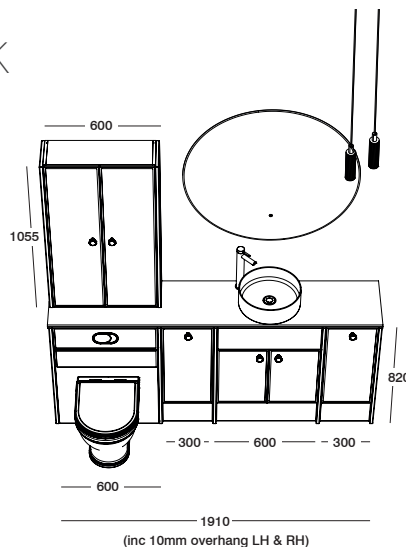

- 600MM BACK TO WALL UNIT: **EF3BW6.POW.D**
- 600MM SEMI-COUNTERTOP UNIT: **EF3SC5.POW.D**
- 600MM SIT ON TOP COUNTERTOP UNIT: **EF3FSC6.POW.D**
- 300MM PULL OUT DRAWER UNITS x2: **EF3TD3.POW.D**
- INTERIOR CARCASS: **Graphite**
- 2000MM PLINTH: **FPL15.POW**
- SIT ON UNIT END PANELS x2: **F2TP10.POW**
- END PANELS x5: **F3P8.POW**
- 2000MM BLACK MARBLE WORKTOP: **F3W2024.KM**
- WIDCOMBE BACK TO PAN & SEAT: **WBWPAN/WSCTS-SF**
- ROUND COUNTERTOP BASIN: **DC12050**
- STORM-NOVA TAP: **T461903**
- FRESNO KNOB x6: **FHFRE.B**
- LIGHT x2: **WL02-BL**
- RITUAL MIRROR: **RLM100C**
- OVAL BLACK FLUSH BUTTON: **TR9040**

WALL: bauerworkcolour.com
FLOOR TILES: flooringsupplies.co.uk