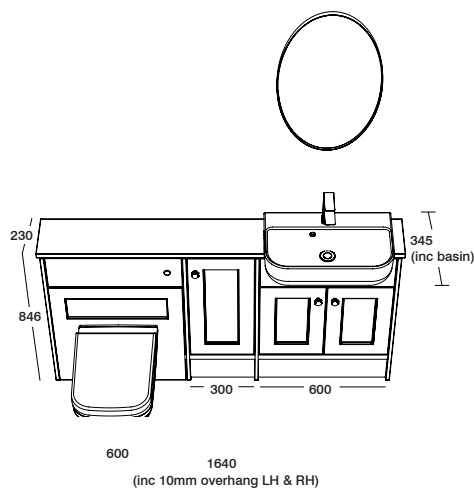

- 600MM BACK TO WALL UNIT: **DF2BW6.JNP.D**
- 600MM SEMI-COUNTERTOP UNIT: **DF2SC6.JNP.D**
- 300MM FLOOR CUPBOARD UNIT: **DF2FC3.JNP.D**
- INTERIOR CARCASS: **Graphite**
- 1000MM PLINTH: **DFPL10.JNP**
- DESIGN PANELS x3: **DF2AP.JNP**
- 1800MM CARRARA WORKTOP: **F2W18A.CA**
- COVER WALL HUNG PAN & SEAT: **CWHPAN-R/CSCTS-SF**
- COVER SEMI-COUNTERTOP BASIN: **C3SCBAS**
- ELATE BASIN MIXER: **T241104**
- FRESNO KNOBS x3: **FHFRE.A**
- THEISIS MIRROR: **TNM50V**
- CONTACTLESS DUAL FLUSH SENSOR: **TR9014**

WALL TILES: mandarinstone.com
FLOOR TILES: capietra.com