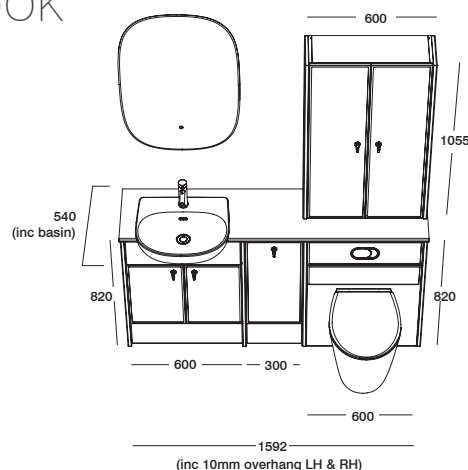

CREATE THIS LOOK

Want to recreate this look for your new bathroom?

This page shows a helpful floor plan and useful list of items used to design this timeless bathroom.

We offer a free colour swatch service. See page 153 for details.