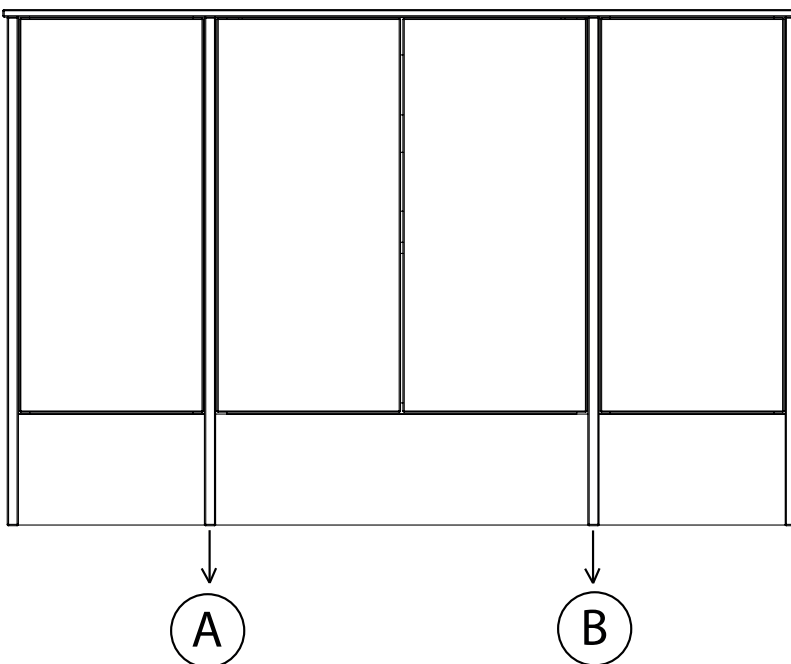

All of our fitted furniture ranges can be wall hung or floor mounted, depending on your desired look. If you opt for floorstanding units, you will need to order colour matched plinths in order to hide the leg supports.

For all fitted furniture you will need to order end panels to complete your look, unless your furniture runs wall to wall. If using end panels in between units to create a framed look, please be aware that one end panel can be cut in half to save costs.

When creating a 'framed' look, cutting 1 x standard depth end panel in half saves on material and on overall cost. These 2 half depths (A & B) can be installed between units.