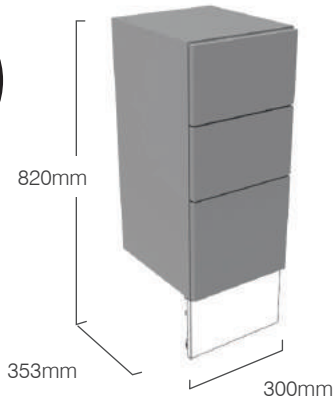

300MM TRIPLE DRAWER UNITS

300MM SHELF STORAGE UNIT

DON'T FORGET TO ORDER YOUR HANDLES SEE PAGES 86-87

FEATURES

- Soft close drawers.
- Fascias easily aligned.
- A plinth is required for this unit - see page 140.

* These products have plain fronted fascia packs.

FEATURES

- Can be cut down to suit odd size spaces in furniture run.
- Supplied for self assembly.
- A plinth is required for this unit - see page 140.

300mm Unit Finish	353mm Standard Depth
BURFORD	
Juniper Green *	DF33DR.JNP.XX
Coniston Blue *	DF33DR.CB.XX
Derwent Blue *	DF33DR.DB.XX
Chalk White *	DF33DR.CW.XX
Mocha *	DF33DR.MC.XX
Pebble Grey *	DF33DR.PG.XX
Slate Grey *	DF33DR.SG.XX
Black *	DF33DR.BLK.XX
Terra *	DF33DR.TER.XX
Dusk Blue *	DF33DR.DSK.XX
Sage Green *	DF33DR.SGN.XX
Manor Green *	DF33DR.MGN.XX

ARUBA	
Juniper Green	AF33DR.JNP.XX
Powder Grey	AF33DR.POW.XX
Mussel	AF33DR.MSL.XX
Derwent Blue	AF33DR.DB.XX
Gloss Dark Clay	AF33DR.GDC.XX
Oxford Oak	AF33DR.OXO.XX
Coniston Blue	AF33DR.CB.XX
Terra	AF33DR.TER.XX
White	AF33DR.W.XX

ELAN	
Black	EF33DR.BLK.XX
Terra	EF33DR.TER.XX
Powder Grey	EF33DR.POW.XX
Juniper Green	EF33DR.JNP.XX
Coniston Blue	EF33DR.CB.XX

£681.60 each

Replace **.XX** with the required carcass colour below

300mm Unit Finish	353mm Standard Depth	218mm Slim Depth
SHELF STORAGE UNIT		
Graphite	F3SS3.D	F2SS3.D
Natural Oak	F3SS3.OK	F2SS3.OK
White	F3SS3.W	F2SS3.W
£207.00 each		£183.00 each

END PANELS REQUIRED

Exposed carcass sides are covered by using colour matched end panels which will be required to complete your fitted furniture run. See pages 136-139 for panel options.

PLINTH REQUIRED

Most freestanding units require a colour matched plinth to be installed to cover any pipework underneath the units. See pages 140 for plinth options.