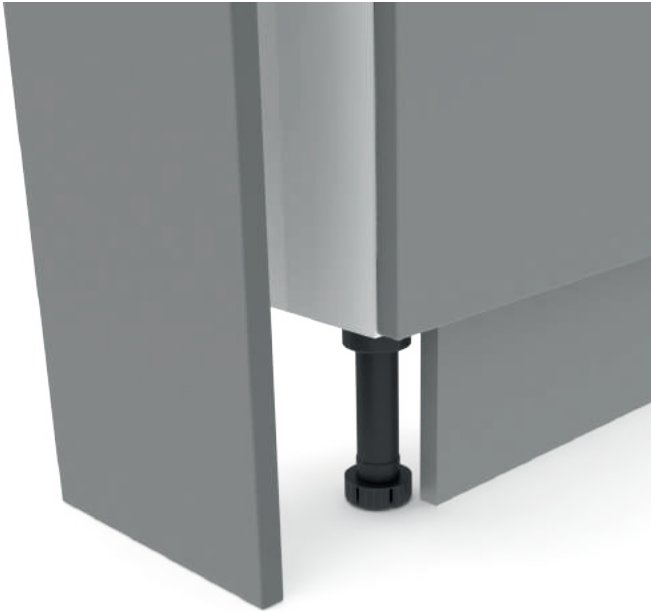

FILLER PANELS, DESIGN, CLAD-ON END PANELS & PLINTHS