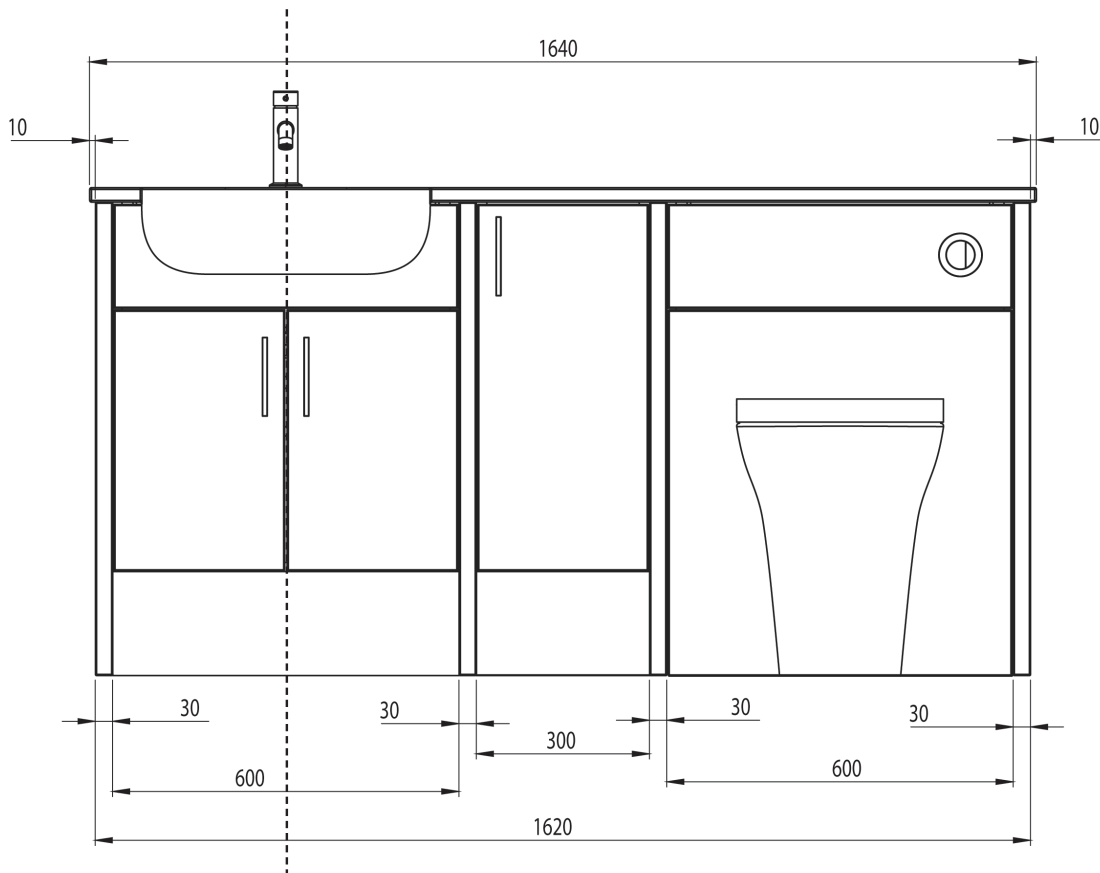

## BASINS WITH INTEGRATED WORKTOPS

Motif and City basins feature integrated worktops that are 1640mm in length and designed to fit on a maximum furniture width of 1620mm, including end panels. This allows 10mm overhang at each end. It is also critical that the basin bowl is positioned centrally on the semi-countertop furniture unit.