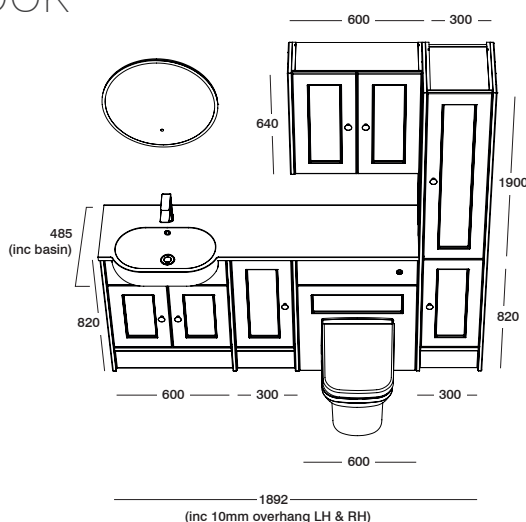

CREATE THIS LOOK

Want to recreate this look for your new bathroom?

This page shows a helpful floor plan and useful list of items used to design this timeless bathroom.

We offer a free colour swatch service. See page 153 for details.