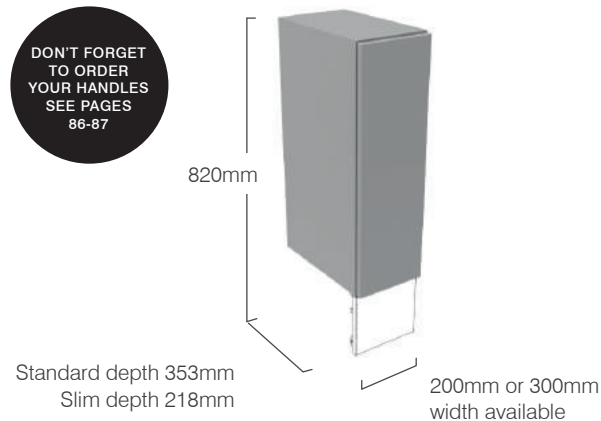

200 & 300MM FLOOR CUPBOARDS

DON'T FORGET TO ORDER YOUR HANDLES SEE PAGES 86-87

200 & 300MM STANDARD / SLIM DEPTH FLOOR CUPBOARD WITH FASCIA DOOR PACK

FEATURES

- Soft close hinges.
- One adjustable shelf.
- Reversible door.
- A plinth is required for this unit - see pages 140.

* These products have plain fronted fascia packs.

200mm Unit Finish	353mm Standard Depth	218mm Slim Depth

BURFORD STANDARD WC		
Juniper Green *	F3FC2.JNP.XX	F2FC2.JNP.XX
Coniston Blue *	F3FC2.CB.XX	F2FC2.CB.XX
Derwent Blue *	F3FC2.DB.XX	F2FC2.DB.XX
Chalk White *	F3FC2.CW.XX	F2FC2.CW.XX
Mocha *	F3FC2.MC.XX	F2FC2.MC.XX
Pebble Grey *	F3FC2.PG.XX	F2FC2.PG.XX
Slate Grey *	F3FC2.SG.XX	F2FC2.SG.XX
Black *	F3FC2.BLK.XX	F2FC2.BLK.XX
Terra *	F3FC2.TER.XX	F2FC2.TER.XX
Dusk Blue *	F3FC2.DSK.XX	F2FC2.DSK.XX
Sage Green *	F3FC2.SGN.XX	F2FC2.SGN.XX
Manor Green *	F3FC2.MGN.XX	F2FC2.MGN.XX

ARUBA		
Juniper Green	F3FC2.JNP.XX	F2FC2.JNP.XX
Powder Grey	F3FC2.POW.XX	F2FC2.POW.XX
Mussel	F3FC2.MSL.XX	F2FC2.MSL.XX
Derwent Blue	F3FC2.DB.XX	F2FC2.DB.XX
Gloss Dark Clay	F3FC2.GDC.XX	F2FC2.GDC.XX
Oxford Oak	F3FC2.OXO.XX	F2FC2.OXO.XX
Coniston Blue	F3FC2.CB.XX	F2FC2.CB.XX
Terra	F3FC2.TER.XX	F2FC2.TER.XX
White	F3FC2.W.XX	F2FC2.W.XX

ELAN		
Black	EF3FC2.BLK.XX	EF2FC2.BLK.XX
Terra	EF3FC2.TER.XX	EF2FC2.TER.XX
Powder Grey	EF3FC2.POW.XX	EF2FC2.POW.XX
Juniper Green	EF3FC2.JNP.XX	EF2FC2.JNP.XX
Coniston Blue	EF3FC2.CB.XX	EF2FC2.CB.XX

£337.50 each   **£312.50** each

Replace **.XX** with the required carcass colour below

300mm Unit Finish	353mm Standard Depth	218mm Slim Depth

BURFORD STANDARD WC		
Juniper Green	DF3FC3.JNP.XX	DF2FC3.JNP.XX
Coniston Blue	DF3FC3.CB.XX	DF2FC3.CB.XX
Derwent Blue	DF3FC3.DB.XX	DF2FC3.DB.XX
Chalk White	DF3FC3.CW.XX	DF2FC3.CW.XX
Mocha	DF3FC3.MC.XX	DF2FC3.MC.XX
Pebble Grey	DF3FC3.PG.XX	DF2FC3.PG.XX
Slate Grey	DF3FC3.SG.XX	DF2FC3.SG.XX
Black	DF3FC3.BLK.XX	DF2FC3.BLK.XX
Terra	DF3FC3.TER.XX	DF2FC3.TER.XX
Dusk Blue	DF3FC3.DSK.XX	DF2FC3.DSK.XX
Sage Green	DF3FC3.SGN.XX	DF2FC3.SGN.XX
Manor Green	DF3FC3.MGN.XX	DF2FC3.MGN.XX

ARUBA		
Juniper Green	AF3FC3.JNP.XX	AF2FC3.JNP.XX
Powder Grey	AF3FC3.POW.XX	AF2FC3.POW.XX
Mussel	AF3FC3.MSL.XX	AF2FC3.MSL.XX
Derwent Blue	AF3FC3.DB.XX	AF2FC3.DB.XX
Gloss Dark Clay	AF3FC3.GDC.XX	AF2FC3.GDC.XX
Oxford Oak	AF3FC3.OXO.XX	AF2FC3.OXO.XX
Coniston Blue	AF3FC3.CB.XX	AF2FC3.CB.XX
Terra	AF3FC3.TER.XX	AF2FC3.TER.XX
White	AF3FC3.W.XX	AF2FC3.W.XX

ELAN		
Black	EF3FC3.BLK.XX	EF2FC3.BLK.XX
Terra	EF3FC3.TER.XX	EF2FC3.TER.XX
Powder Grey	EF3FC3.POW.XX	EF2FC3.POW.XX
Juniper Green	EF3FC3.JNP.XX	EF2FC3.JNP.XX
Coniston Blue	EF3FC3.CB.XX	EF2FC3.CB.XX

£360.50 each   **£337.50** each

Replace **.XX** with the required carcass colour below

END PANELS REQUIRED

Exposed carcass sides are covered by using colour matched end panels which will be required to complete your fitted furniture run. See pages 136-139 for panel options.

PLINTH REQUIRED