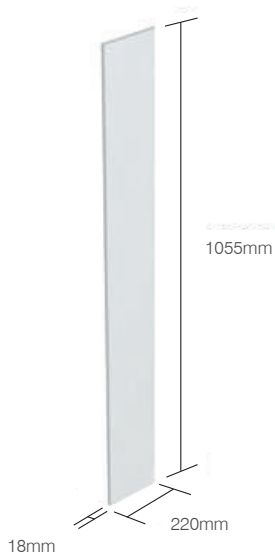

COUNTERTOP SIT ON UNIT - SLIM DEPTH END PANELS