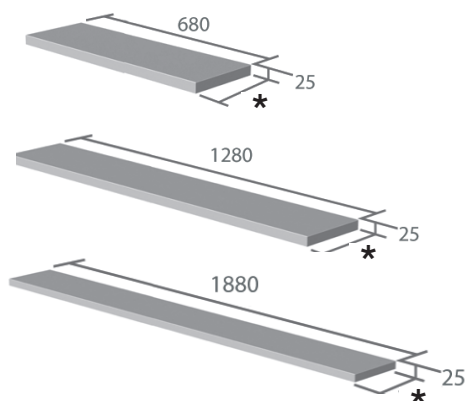

WORKTOPS - STRATA SOLID SURFACE

STANDARD / SLIM DEPTH SOLID SURFACE WORKTOPS

FEATURES

- Can be cut to any size / shape.
- Supplied with front and ends factory finished.
- 3mm edge profile.
- Recommended 10mm overhang each end of worktop when choosing a length.

- Standard worktop depth 365mm
- Slim depth worktop depth 230mm

Solid Surface Worktop Finish	Standard Depth	Slim Depth
680MM SOLID SURFACE WORKTOP		
Carrara	F3W6A.CA	F2W6A.CA
Arctic White	F3W6A.AR	F2W6A.AR
Ice White	F3W6A.IW	F2W6A.IW
Dark Quartz	F3W6A.DQ	F2W6A.DQ
Galactic Black	F3W6A.GA	F2W6A.GA
Grey Quartz	F3W6A.GQ	F2W6A.GQ
	£264.00 each	£202.00 each

1280MM SOLID SURFACE WORKTOP		
Carrara	F3W12A.CA	F2W12A.CA
Arctic White	F3W12A.AR	F2W12A.AR
Ice White	F3W12A.IW	F2W12A.IW
Dark Quartz	F3W12A.DQ	F2W12A.DQ
Galactic Black	F3W12A.GA	F2W12A.GA
Grey Quartz	F3W12A.GQ	F2W12A.GQ
	£477.00 each	£334.00 each

1880MM SOLID SURFACE WORKTOP		
Carrara	F3W18A.CA	F2W18A.CA
Arctic White	F3W18A.AR	F2W18A.AR
Ice White	F3W18A.IW	F2W18A.IW
Dark Quartz	F3W18A.DQ	F2W18A.DQ
Galactic Black	F3W18A.GA	F2W18A.GA
Grey Quartz	F3W18A.GQ	F2W18A.GQ
	£610.00 each	£485.00 each

Strata Solid Surface Worktop Adhesive

STRATA 2 PART CLEAR GLUE FOR SOLID SURFACE WORKTOPS

- 2 part clear glue cartridge adhesive with nozzle for Strata worktops.
- Supplied with applicator - no need for specialist adhesive gun.

FSG.CL

£57.10