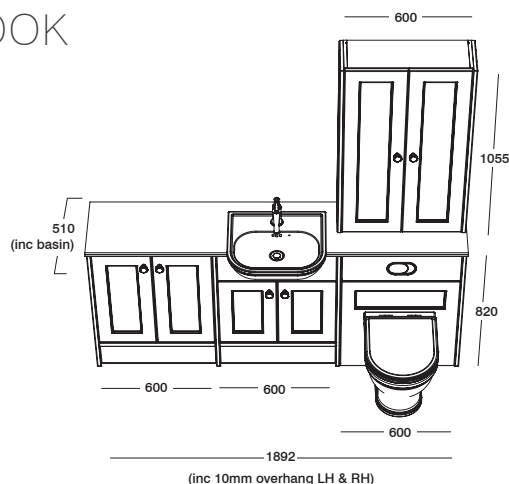

CREATE THIS LOOK

Want to recreate this look for your new bathroom?

This page shows a helpful floor plan and useful list of items used to design this timeless bathroom.

We offer a free colour swatch service. See page 153 for details.