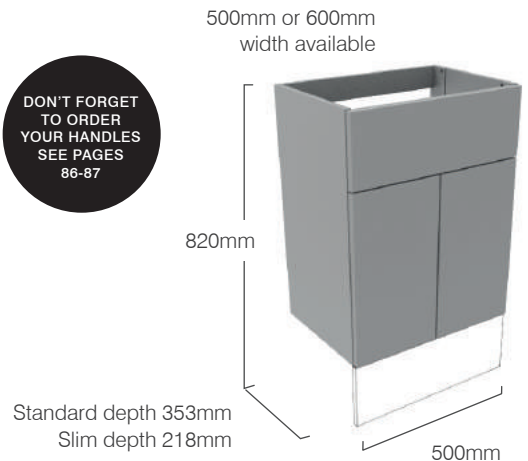

500 & 600MM BASIN UNITS

DON'T FORGET TO ORDER YOUR HANDLES SEE PAGES 86-87

500 & 600MM STANDARD / SLIM DEPTH BASIN UNIT WITH FASCIA DOOR PACK

FEATURES

- Fascia to be cut on site to suit sanitaryware.
- One adjustable shelf.
- Soft close hinges.
- Removable back panel.
- For compatible basins see page 93.
- A plinth is required for this unit - see page 140.

500mm Unit Finish	353mm Standard Depth	218mm Slim Depth

BURFORD STANDARD WC		
Juniper Green	DF3SC5.JNP.XX	DF2SC5.JNP.XX
Coniston Blue	DF3SC5.CB.XX	DF2SC5.CB.XX
Derwent Blue	DF3SC5.DB.XX	DF2SC5.DB.XX
Chalk White	DF3SC5.CW.XX	DF2SC5.CW.XX
Mocha	DF3SC5.MC.XX	DF2SC5.MC.XX
Pebble Grey	DF3SC5.PG.XX	DF2SC5.PG.XX
Slate Grey	DF3SC5.SG.XX	DF2SC5.SG.XX
Black	DF3SC5.BLK.XX	DF2SC5.BLK.XX
Terra	DF3SC5.TER.XX	DF2SC5.TER.XX
Dusk Blue	DF3SC5.DSK.XX	DF2SC5.DSK.XX
Sage Green	DF3SC5.SGN.XX	DF2SC5.SGN.XX
Manor Green	DF3SC5.MGN.XX	DF2SC5.MGN.XX

ARUBA		
Juniper Green	AF3SC5.JNP.XX	AF2SC5.JNP.XX
Powder Grey	AF3SC5.POW.XX	AF2SC5.POW.XX
Mussel	AF3SC5.MSL.XX	AF2SC5.MSL.XX
Derwent Blue	AF3SC5.DB.XX	AF2SC5.DB.XX
Gloss Dark Clay	AF3SC5.GDC.XX	AF2SC5.GDC.XX
Oxford Oak	AF3SC5.OXO.XX	AF2SC5.OXO.XX
Coniston Blue	AF3SC5.CB.XX	AF2SC5.CB.XX
Terra	AF3SC5.TER.XX	AF2SC5.TER.XX
White	AF3SC5.W.XX	AF2SC5.W.XX

ELAN		
Black	EF3SC5.BLK.XX	EF2SC5.BLK.XX
Terra	EF3SC5.TER.XX	EF2SC5.TER.XX
Powder Grey	EF3SC5.POW.XX	EF2SC5.POW.XX
Juniper Green	EF3SC5.JNP.XX	EF2SC5.JNP.XX
Coniston Blue	EF3SC5.CB.XX	EF2SC5.CB.XX

£536.50 each   **£528.50** each

Replace **.XX** with the required carcass colour below

600mm Unit Finish	353mm Standard Depth	218mm Slim Depth

BURFORD STANDARD WC		
Juniper Green	DF3SC6.JNP.XX	DF2SC6.JNP.XX
Coniston Blue	DF3SC6.CB.XX	DF2SC6.CB.XX
Derwent Blue	DF3SC6.DB.XX	DF2SC6.DB.XX
Chalk White	DF3SC6.CW.XX	DF2SC6.CW.XX
Mocha	DF3SC6.MC.XX	DF2SC6.MC.XX
Pebble Grey	DF3SC6.PG.XX	DF2SC6.PG.XX
Slate Grey	DF3SC6.SG.XX	DF2SC6.SG.XX
Black	DF3SC6.BLK.XX	DF2SC6.BLK.XX
Terra	DF3SC6.TER.XX	DF2SC6.TER.XX
Dusk Blue	DF3SC6.DSK.XX	DF2SC6.DSK.XX
Sage Green	DF3SC6.SGN.XX	DF2SC6.SGN.XX
Manor Green	DF3SC6.MGN.XX	DF2SC6.MGN.XX

ARUBA		
Juniper Green	AF3SC6.JNP.XX	AF2SC6.JNP.XX
Powder Grey	AF3SC6.POW.XX	AF2SC6.POW.XX
Mussel	AF3SC6.MSL.XX	AF2SC6.MSL.XX
Derwent Blue	AF3SC6.DB.XX	AF2SC6.DB.XX
Gloss Dark Clay	AF3SC6.GDC.XX	AF2SC6.GDC.XX
Oxford Oak	AF3SC6.OXO.XX	AF2SC6.OXO.XX
Coniston Blue	AF3SC6.CB.XX	AF2SC6.CB.XX
Terra	AF3SC6.TER.XX	AF2SC6.TER.XX
White	AF3SC6.W.XX	AF2SC6.W.XX

ELAN		
Black	EF3SC6.BLK.XX	EF2SC6.BLK.XX
Terra	EF3SC6.TER.XX	EF2SC6.TER.XX
Powder Grey	EF3SC6.POW.XX	EF2SC6.POW.XX
Juniper Green	EF3SC6.JNP.XX	EF2SC6.JNP.XX
Coniston Blue	EF3SC6.CB.XX	EF2SC6.CB.XX

£536.50 each   **£528.50** each

Replace **.XX** with the required carcass colour below

END PANELS REQUIRED

Exposed carcass sides are covered by using colour matched end panels which will be required to complete your fitted furniture run. See pages 136-139 for panel options.

PLINTH REQUIRED