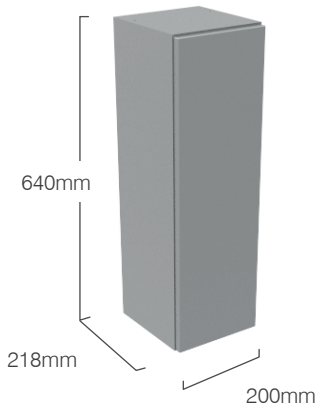

200MM WALL MOUNTED CUPBOARD

SUITABLE FOR STANDARD & SLIM DEPTH UNITS

300MM WALL MOUNTED CUPBOARD

SUITABLE FOR STANDARD & SLIM DEPTH UNITS

DON'T FORGET TO ORDER YOUR HANDLES SEE PAGES 86-87

FEATURES

- Soft close hinges.
- Reversible door.
- Two glass shelves.
- Concealed hangers.

* These products have plain fronted fascia packs.

200mm Unit Finish	218mm Slim Depth

BURFORD	
Juniper Green	F2WC2.JNP.XX
Coniston Blue	F2WC2.CB.XX
Derwent Blue	F2WC2.DB.XX
Chalk White	F2WC2.CW.XX
Mocha	F2WC2.MC.XX
Pebble Grey	F2WC2.PG.XX
Slate Grey	F2WC2.SG.XX
Black	F2WC2.BLK.XX
Terra	F2WC2.TER.XX
Dusk Blue	F2WC2.DSK.XX
Sage Green	F2WC2.SGN.XX
Manor Green	F2WC2.MGN.XX

ARUBA	
Juniper Green	F2WC2.JNP.XX
Powder Grey	F2WC2.POW.XX
Mussel	F2WC2.MSL.XX
Derwent Blue	F2WC2.DB.XX
Gloss Dark Clay	F2WC2.GDC.XX
Oxford Oak	F2WC2.OXO.XX
Coniston Blue	F2WC2.CB.XX
Terra	F2WC2.TER.XX
White	F2WC2.W.XX

ELAN	
Black	EF2WC2.BLK.XX
Terra	EF2WC2.TER.XX
Powder Grey	EF2WC2.POW.XX
Juniper Green	EF2WC2.JNP.XX
Coniston Blue	EF2WC2.CB.XX

£302.50 each

Replace **.XX** with the required carcass colour below

DON'T FORGET TO ORDER YOUR HANDLES SEE PAGES 86-87