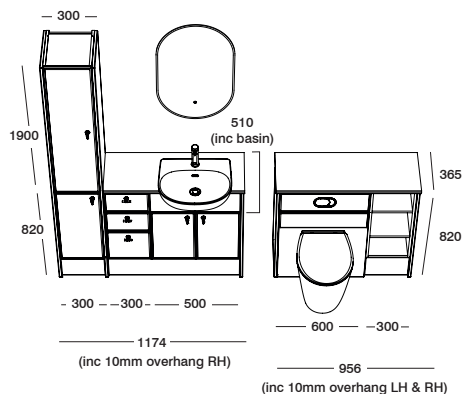

- 500MM SEMI-COUNTERTOP UNIT: **EF3SC5.CB.D**
- 300MM 3 DRAWER UNIT: **EF33DR.CB.D**
- 300MM PULL OUT DRAWER UNIT: **EF3FHU3.CB.D**
- 600MM BACK TO WALL UNIT: **EF3BW6.CB.D**
- 300MM OPEN STORAGE UNIT: **F3SS3.D**
- INTERIOR CARCASS: **Graphite**
- 1500MM PLINTH: **FPL15.CB**
- 820MM END PANELS x3: **F3P8.CB**
- 1900MM END PANEL x2: **F3TP19.CB**
- 1880MM ARCTIC WHITE WORKTOP: **F3W18A.AR**
- PARADIGM BACK TO WALL PAN & SEAT: **PCHBWPN/DC14030**
- PARADIGM SEMI-COUNTERTOP BASIN: **DC14029**
- METRIC BASIN MIXER: **T391103**
- TOLEDO KNOB x6: **FHTOLHAN.B**
- LINK MIRROR: **LKM50P**
- OVAL BLACK FLUSH BUTTON: **TR9040**

WALL TILES: claybrookstudio.co.uk
WALL TILES: mandarinstone.com
FLOOR TILES: mandarinstone.com