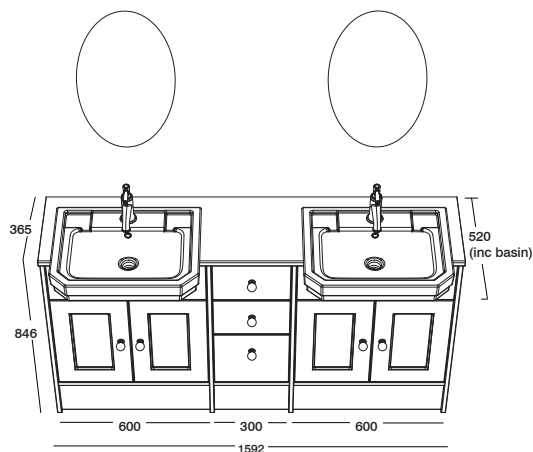

CREATE THIS LOOK

Want to recreate this look for your new bathroom?

This page shows a helpful floor plan and useful list of items used to design this timeless bathroom.

We offer a free colour swatch service. See page 153 for details.