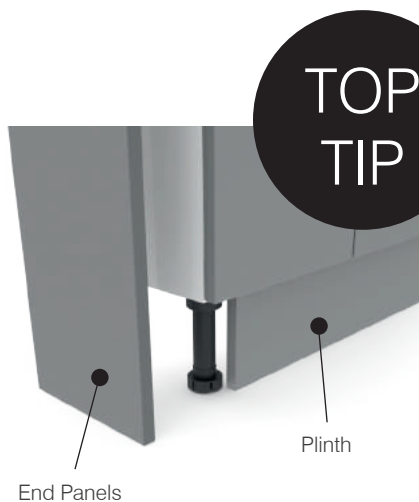

## CHOOSE YOUR WORKTOP

LAMINATE

SOLID SURFACE

INTEGRATED BASIN & WORKTOP

Select a worktop from either our Strata solid surface or laminate options. Alternatively opt for either the solid surface City underslung basin or Motif semi-recessed basin. Both have an integrated worktop for a seamless look which works equally well with both contemporary and classic bathroom designs. See pages 142-143 for further details.