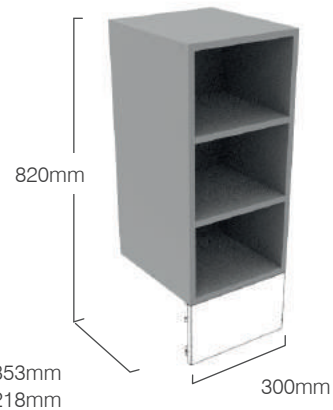

300MM TRIPLE DRAWER UNITS

300MM SHELF STORAGE UNIT

DON'T FORGET TO ORDER YOUR HANDLES SEE PAGES 86-87

FEATURES

- Soft close drawers.
- Fascias easily aligned.
- A plinth is required for this unit - see page 140.

* These products have plain fronted fascia packs.

FEATURES

- Can be cut down to suit odd size spaces in furniture run.
- Supplied for self assembly.
- A plinth is required for this unit - see page 140.

300mm Unit Finish	353mm Standard Depth
BURFORD	
Juniper Green *	DF33DR.JNP.XX
Coniston Blue *	DF33DR.CB.XX
Derwent Blue *	DF33DR.DB.XX
Chalk White *	DF33DR.CW.XX
Mocha *	DF33DR.MC.XX
Pebble Grey *	DF33DR.PG.XX
Slate Grey *	DF33DR.SG.XX
Black *	DF33DR.BLK.XX
Terra *	DF33DR.TER.XX
Dusk Blue *	DF33DR.DSK.XX
Sage Green *	DF33DR.SGN.XX
Manor Green *	DF33DR.MGN.XX

ARUBA	
Juniper Green	AF33DR.JNP.XX
Powder Grey	AF33DR.POW.XX
Mussel	AF33DR.MSL.XX
Derwent Blue	AF33DR.DB.XX
Gloss Dark Clay	AF33DR.GDC.XX
Oxford Oak	AF33DR.OXO.XX
Coniston Blue	AF33DR.CB.XX
Terra	AF33DR.TER.XX
White	AF33DR.W.XX

ELAN	
Black	EF33DR.BLK.XX
Terra	EF33DR.TER.XX
Powder Grey	EF33DR.POW.XX
Juniper Green	EF33DR.JNP.XX
Coniston Blue	EF33DR.CB.XX

£681.60 each

Replace **.XX** with the required carcass colour below

300mm Unit Finish	353mm Standard Depth	218mm Slim Depth
SHELF STORAGE UNIT		
Graphite	F3SS3.D	F2SS3.D
Natural Oak	F3SS3.OK	F2SS3.OK
White	F3SS3.W	F2SS3.W
£207.00 each		£183.00 each

END PANELS REQUIRED

Exposed carcass sides are covered by using colour matched end panels which will be required to complete your fitted furniture run. See pages 136-139 for panel options.

PLINTH REQUIRED

Most freestanding units require a colour matched plinth to be installed to cover any pipework underneath the units. See pages 140 for plinth options.