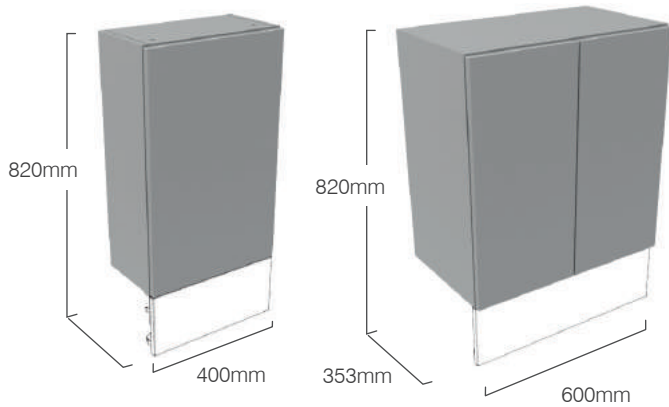

400 & 600MM FLOOR CUPBOARDS

Standard depth 353mm
Slim depth 218mm

400 & 600MM STANDARD / SLIM DEPTH FLOOR CUPBOARD WITH FASCIA DOOR PACK

FEATURES

- Soft close hinges.
- One adjustable shelf.
- 400mm unit has reversible door.
- 600mm unit only available in standard depth
- A plinth is required for this unit - see pages 140.

DON'T FORGET TO ORDER YOUR HANDLES SEE PAGES 86-87

400mm Unit Finish	353mm Standard Depth	218mm Slim Depth

BURFORD		
Juniper Green	DF3FC4.JNP.XX	DF2FC4.JNP.XX
Coniston Blue	DF3FC4.CB.XX	DF2FC4.CB.XX
Derwent Blue	DF3FC4.DB.XX	DF2FC4.DB.XX
Chalk White	DF3FC4.CW.XX	DF2FC4.CW.XX
Mocha	DF3FC4.MC.XX	DF2FC4.MC.XX
Pebble Grey	DF3FC4.PG.XX	DF2FC4.PG.XX
Slate Grey	DF3FC4.SG.XX	DF2FC4.SG.XX
Black	DF3FC4.BLK.XX	DF2FC4.BLK.XX
Terra	DF3FC4.TER.XX	DF2FC4.TER.XX
Dusk Blue	DF3FC4.DSK.XX	DF2FC4.DSK.XX
Sage Green	DF3FC4.SGN.XX	DF2FC4.SGN.XX
Manor Green	DF3FC4.MGN.XX	DF2FC4.MGN.XX

ARUBA		
Juniper Green	AF3FC4.JNP.XX	AF2FC4.JNP.XX
Powder Grey	AF3FC4.POW.XX	AF2FC4.POW.XX
Mussel	AF3FC4.MSL.XX	AF2FC4.MSL.XX
Derwent Blue	AF3FC4.DB.XX	AF2FC4.DB.XX
Gloss Dark Clay	AF3FC4.GDC.XX	AF2FC4.GDC.XX
Oxford Oak	AF3FC4.OXO.XX	AF2FC4.OXO.XX
Coniston Blue	AF3FC4.CB.XX	AF2FC4.CB.XX
Terra	AF3FC4.TER.XX	AF2FC4.TER.XX
White	AF3FC4.W.XX	AF2FC4.W.XX

ELAN		
Black	EF3FC4.BLK.XX	EF2FC4.BLK.XX
Terra	EF3FC4.TER.XX	EF2FC4.TER.XX
Powder Grey	EF3FC4.POW.XX	EF2FC4.POW.XX
Juniper Green	EF3FC4.JNP.XX	EF2FC4.JNP.XX
Coniston Blue	EF3FC4.CB.XX	EF2FC4.CB.XX

£410.40 each

£361.40 each

Replace **.XX** with the required carcass colour below

600mm Unit Finish	353mm Standard Depth

BURFORD	
Juniper Green	DF3FC6.JNP.XX
Coniston Blue	DF3FC6.CB.XX
Derwent Blue	DF3FC6.DB.XX
Chalk White	DF3FC6.CW.XX
Mocha	DF3FC6.MC.XX
Pebble Grey	DF3FC6.PG.XX
Slate Grey	DF3FC6.SG.XX
Black	DF3FC6.BLK.XX
Terra	DF3FC6.TER.XX
Dusk Blue	DF3FC6.DSK.XX
Sage Green	DF3FC6.SGN.XX
Manor Green	DF3FC6.MGN.XX

ARUBA	
Juniper Green	AF3FC6.JNP.XX
Powder Grey	AF3FC6.POW.XX
Mussel	AF3FC6.MSL.XX
Derwent Blue	AF3FC6.DB.XX
Gloss Dark Clay	AF3FC6.GDC.XX
Oxford Oak	AF3FC6.OXO.XX
Coniston Blue	AF3FC6.CB.XX
Terra	AF3FC6.TER.XX
White	AF3FC6.W.XX

ELAN	
Black	EF3FC6.BLK.XX
Terra	EF3FC6.TER.XX
Powder Grey	EF3FC6.POW.XX
Juniper Green	EF3FC6.JNP.XX
Coniston Blue	EF3FC6.CB.XX

£525.00 each

Replace **.XX** with the required carcass colour below

END PANELS REQUIRED

Exposed carcass sides are covered by using colour matched end panels which will be required to complete your fitted furniture run. See pages 136-139 for panel options.

PLINTH REQUIRED

Most freestanding units require a colour matched plinth to be installed to cover any pipework underneath the units. See pages 140 for plinth options.