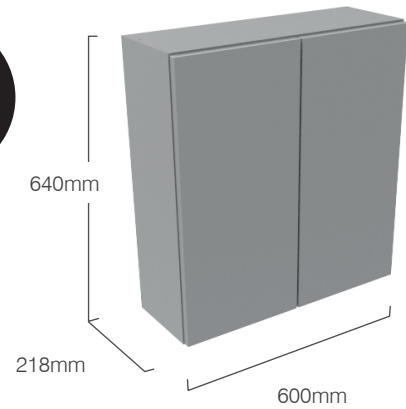

# 600MM WALL MOUNTED CUPBOARD

SUITABLE FOR STANDARD & SLIM DEPTH UNITS

DON'T FORGET TO ORDER YOUR HANDLES SEE PAGES 86-87

- FEATURES
- Soft close hinges.
  - Two glass shelves.
  - Concealed hangers.

600mm Unit Finish	218mm Slim Depth
<b>BURFORD</b>	
Juniper Green	DF2WC6.JNP. <b>XX</b>
Coniston Blue	DF2WC6.CB. <b>XX</b>
Derwent Blue	DF2WC6.DB. <b>XX</b>
Chalk White	DF2WC6.CW. <b>XX</b>
Mocha	DF2WC6.MC. <b>XX</b>
Pebble Grey	DF2WC6.PG. <b>XX</b>
Slate Grey	DF2WC6.SG. <b>XX</b>
Black	DF2WC6.BLK. <b>XX</b>
Terra	DF2WC6.TER. <b>XX</b>
Dusk Blue	DF2WC6.DSK. <b>XX</b>
Sage Green	DF2WC6.SGN. <b>XX</b>
Manor Green	DF2WC6.MGN. <b>XX</b>
<b>ARUBA</b>	
Juniper Green	AF2WC6.JNP. <b>XX</b>
Powder Grey	AF2WC6.POW. <b>XX</b>
Mussel	AF2WC6.MSL. <b>XX</b>
Derwent Blue	AF2WC6.DB. <b>XX</b>
Gloss Dark Clay	AF2WC6.GDC. <b>XX</b>
Oxford Oak	AF2WC6.OXO. <b>XX</b>
Coniston Blue	AF2WC6.CB. <b>XX</b>
Terra	AF2WC6.TER. <b>XX</b>
White	AF2WC6.W. <b>XX</b>
<b>ELAN</b>	
Black	EF2WC6.BLK. <b>XX</b>
Terra	EF2WC6.TER. <b>XX</b>
Powder Grey	EF2WC6.POW. <b>XX</b>
Juniper Green	EF2WC6.JNP. <b>XX</b>
Coniston Blue	EF2WC6.CB. <b>XX</b>