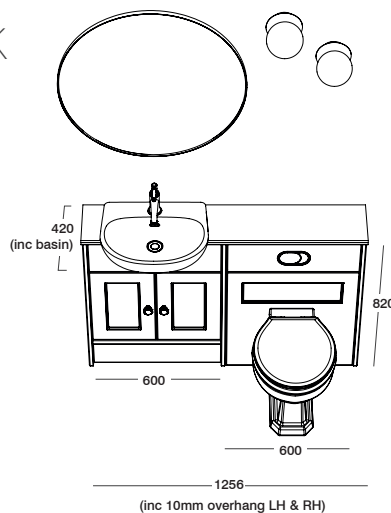

600MM BACK TO WALL UNIT: **DF3BW6.BLK.D**
600MM SEMI-COUNTERTOP UNIT: **DF3SC6.BLK.D**
INTERIOR CARCASS: **Graphite**
1000MM PLINTH: **FPL10.BLK**
END PANELS x3: **F3P8.BLK**
1280MM CARRARA WORKTOP: **F3W12A.CA**
PARADIGM BACK TO WALL PAN & SEAT: **PCHBWPAN/DC14030**
PARADIGM SEMI-COUNTERTOP BASIN: **DC14029**
KESWICK BASIN MIXER: **T322504**
TOLEDO KNOB x2: **FHTOLHAN.A**
LINK MIRROR: **LKM60C**
OVAL BRUSHED BRASS FLUSH BUTTON: **TR9041**

WALL TILES: capietra.com
FLOOR TILES: capietra.com