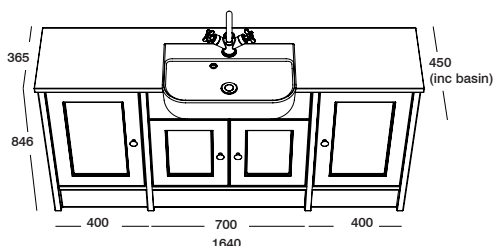

(inc 10mm overhang LH & RH)

- 700MM SEMI-COUNTERTOP UNIT: **DF3SC7.CW.OK**
- 400MM FLOOR CUPBOARD UNITS x2: **DF3FC4.CW.OK**
- INTERIOR CARCASS: **Natural Oak**
- 2000MM PLINTH: **DFPL20.CW**
- DESIGN PANELS x4: **DF3AP.CW**
- COVER SEMI-COUNTERTOP BASIN: **C3SCBAS**
- 2000MM OAK WORKTOP: **F3W2024.OK**
- WESSEX BASIN MIXER: **T661002**
- WASHINGTON HANDLES x4: **FHWAS.C**
- FRAME MIRROR: **FR80RW**

FLOOR TILES: parador.de/en/