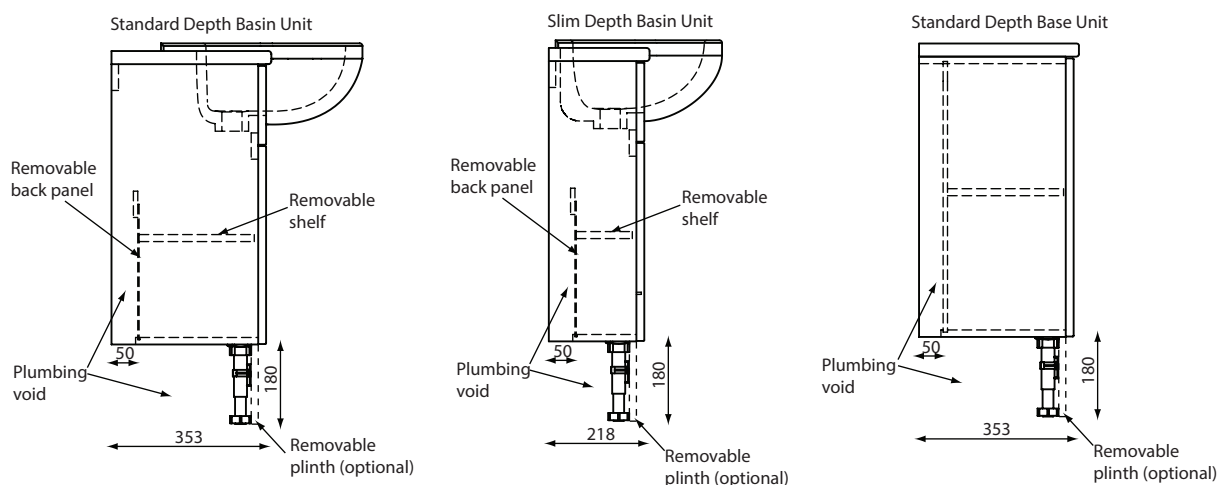

ELECTRICS & CHARGER POINT DETAILS

When planning your bathroom, note where any lighting or electrical supply cables are situated. It may be necessary to move these. It is advised that this work is done after the old bathroom fittings are removed but before the new installation begins. Always use a qualified electrician for any work carried out in a bathroom. Your retailer may be able to advise when to schedule an electrician, or consult your fitter or electrician for more advice. Please note that Roper Rhodes cannot give specific advice on electrical installations.

When planning where to locate lighting, it is vital that the IP rating of the device is taken into account as this will affect which zone of the bathroom the fitting can be located in. Your electrician will be able to advise further on bathroom zones and which electrical appliances can be sited where. Remember to allow for the provision of switching for any new lighting.

It is recommended that, whilst you are at the planning stage, you make an allowance for the installation of a suitable extractor fan to remove excess water from the atmosphere. After the furniture has been fitted, plan for an electrician to come back and install light fittings or electrical devices which are used.

PLUMBING VOIDS