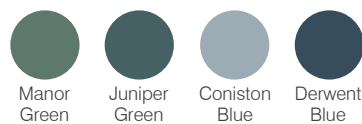

UNIT OVERVIEW

GUARANTEE
Furniture, Taps,
Mirrors & Cabinets

GUARANTEE
Ceramics

Choose from a range of floor units, wall cupboards and full height 2 door units.

26 FURNITURE UNIT COLOURS

ELAN

BURFORD

ARUBA

CARCASS COLOURS