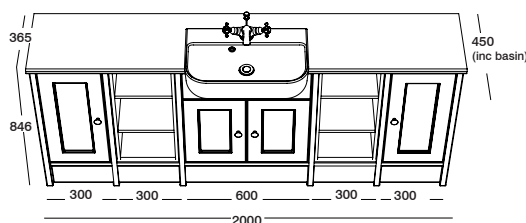

(inc 10mm overhang LH & RH)

- 600MM SEMI-COUNTERTOP UNIT: **DF3SC6.PG.OK**
- 300MM FLOOR CUPBOARD UNITS x2: **DF3FC3.PG.OK**
- 300MM SHELF STORAGE UNITS x2: **F3SS3.OK**
- INTERIOR CARCASS: **Natural Oak**
- 2000MM PLINTH: **DFPL20.PG**
- DESIGN PANELS x6: **DF3APPG**
- COVER SEMI-COUNTERTOP BASIN: **C3SCBAS**
- 1280 ARCTIC WHITE WORKTOPS x2: **F3W12A.AR**
- HENLEY BASIN MIXER: **T261102**
- CALDWELL HANDLES x4: **FHCAL.BR**

WALL TILES: porcelanosa.com
FLOOR TILES: mandarinstone.com