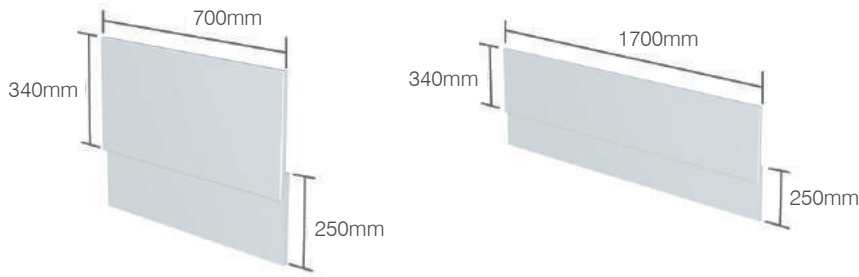

BATH PANELS & CORNER POSTS

700MM & 1700MM BATH PANELS

FEATURES

- Nominal height from underside of bath to floor 520mm, this gives plinth height of 180mm to match furniture.
- Plinth can be screwed to panel from rear.
- Maximum height 570mm.

Bath Panel Finish	700mm Bath Panel	1700mm Bath Panel
BURFORD	CODE	CODE
Juniper Green	FBP7.JNP	FBP17.JNP
Coniston Blue	FBP7.CB	FBP17.CB
Derwent Blue	FBP7.DB	FBP17.DB
Chalk White	FBP7.CW	FBP17.CW
Mocha	FBP7.MC	FBP17.MC
Pebble Grey	FBP7.PG	FBP17.PG
Slate Grey	FBP7.SG	FBP17.SG
Black	FBP7.BLK	FBP17.BLK
Terra	FBP7.TER	FBP17.TER
Dusk Blue	FBP7.DSK	FBP17.DSK
Sage Green	FBP7.SGN	FBP17.SGN
Manor Green	FBP7.MGN	FBP17.MGN
ARUBA		
Juniper Green	FBP7.JNP	FBP17.JNP
Powder Grey	FBP7.POW	FBP17.POW
Mussel	FBP7.MSL	FBP17.MSL
Derwent Blue	FBP7.DB	FBP17.DB
Gloss Dark Clay	FBP7.GDC	FBP17.GDC
Oxford Oak	FBP7.OXO	FBP17.OXO
Coniston Blue	FBP7.CB	FBP17.CB
Terra	FBP7.TER	FBP17.TER
White	FBP7.W	FBP17.W
ELAN		
Black	FBP7.BLK	FBP17.BLK
Terra	FBP7.TER	FBP17.TER
Powder Grey	FBP7.POW	FBP17.POW
Juniper Green	FBP7.JNP	FBP17.JNP
Coniston Blue	FBP7.CB	FBP17.CB
£140.50 each		£351.00 each

Bath Panel Corner Posts	Finish	Code
CORNER POSTS		
- Use on ends of bath panels to increase length of panel - from 1700mm to 17500mm, 1800mm etc to suit different bath sizes. - Allows neat joint between front and end panels. - Cut to height of bath.	Juniper Green Powder Grey Black Coniston Blue Derwent Blue Mussel Chalk White Mocha Pebble Grey Slate Grey Gloss Dark Clay White Terra Dusk Blue Sage Green Manor Green	FBBCP6.JNP FBBCP6.POW FBBCP6.BLK FBBCP6.CB FBBCP6.DB FBBCP6.MSL FBBCP6.CW FBBCP6.MC FBBCP6.PG FBBCP6.SG FBBCP6.GDC FBBCP6.W FBBCP6.TER FBBCP6.DSK FBBCP6.SGN FBBCP6.MGN
£88.50 each