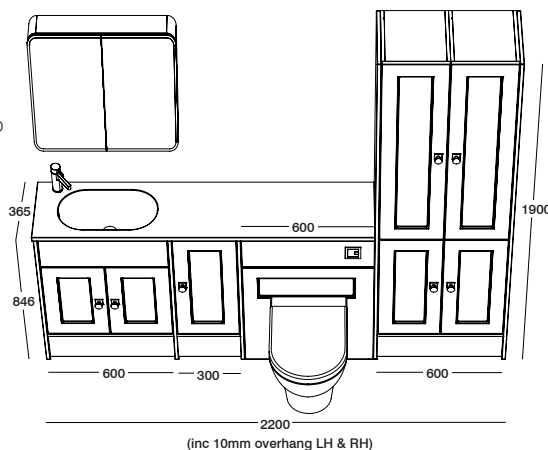

CREATE THIS LOOK

Want to recreate this look for your new bathroom?

This page shows a helpful floor plan and useful list of items used to design this timeless bathroom.

We offer a free colour swatch service. See page 153 for details.