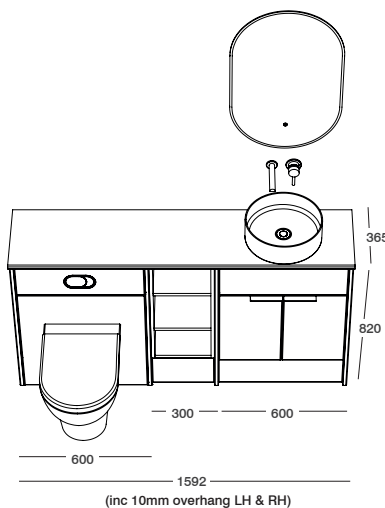

- 600MM BACK TO WALL UNIT: **AF3BW6.OXO.D**
- 600MM SEMI-COUNTERTOP UNIT: **AF3SC6.OXO.D**
- 300MM SHELF STORAGE UNIT: **AF3SS3.D**
- INTERIOR CARCASS: **Graphite**
- 1000MM PLINTH: **FPL10.OXO**
- END PANELS x4: **F3P8.OXO**
- ROUND COUNTERTOP BASIN: **DC12049**
- 1880MM ARCTIC WHITE WORKTOP: **F3W18A.AR**
- NOTE BACK TO PAN & SEAT: **NBWPAN/NSLSCTS**
- STORM-NOVA WALL MOUNTED BASIN MIXER: **T491904**
- CATALINA HANDLE x2: **SCHH09LW.150**
- LINK MIRROR: **LKM50P**
- OVAL BRUSHED BRASS FLUSH BUTTON: **TR9041**

WALL TILES: claybrookstudio.co.uk
FLOOR TILES: mandarinstone.com