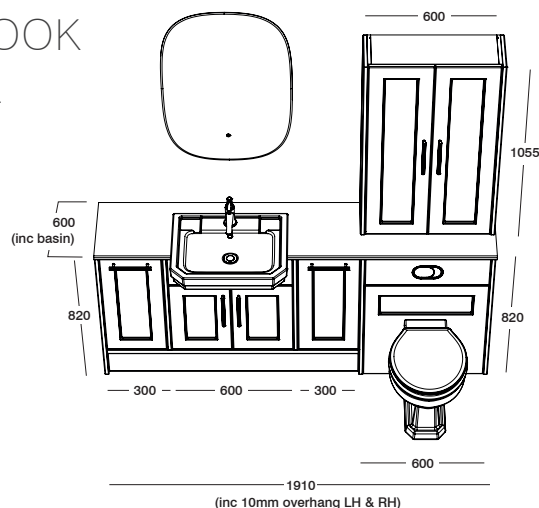

CREATE THIS LOOK

Want to recreate this look for your new bathroom?

This page shows a helpful floor plan and useful list of items used to design this timeless bathroom.

We offer a free colour swatch service. See page 153 for details.