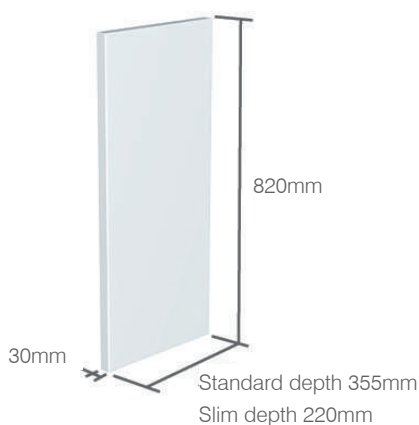

# 30MM DESIGN / CLAD-ON END DESIGN PANELS