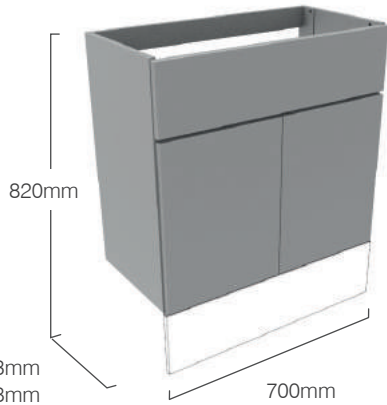

700MM BASIN UNITS

300MM FULL HEIGHT CUPBOARD UNITS

DON'T FORGET TO ORDER YOUR HANDLES SEE PAGES 86-87

Standard depth 353mm
Slim depth 218mm

FEATURES

- Fascia to be cut on site to suit sanitaryware.
- One adjustable shelf.
- Soft close hinges.
- Removable back panel.
- For compatible basins see page 93.
- A plinth is required for this unit - see page 140.

DON'T FORGET TO ORDER YOUR HANDLES SEE PAGES 86-87