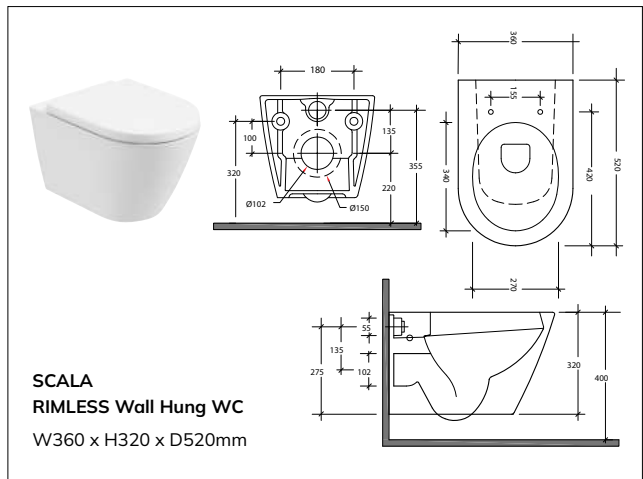

SCALA
Comfort height RIMLESS Fully Shrouded WC
 Wc, cistern & fittings, 6/4L push button
 W370 x H850 x D665mm

SIGMA
Back to Wall WC
 Soft close quick release seat
 W360 x H425 x D550mm

RUBIX
Open Back Close Coupled WC
 Wc, cistern & fittings, 6/4L push button
 Soft close quick release seat
 W365 x H780 x D600mm