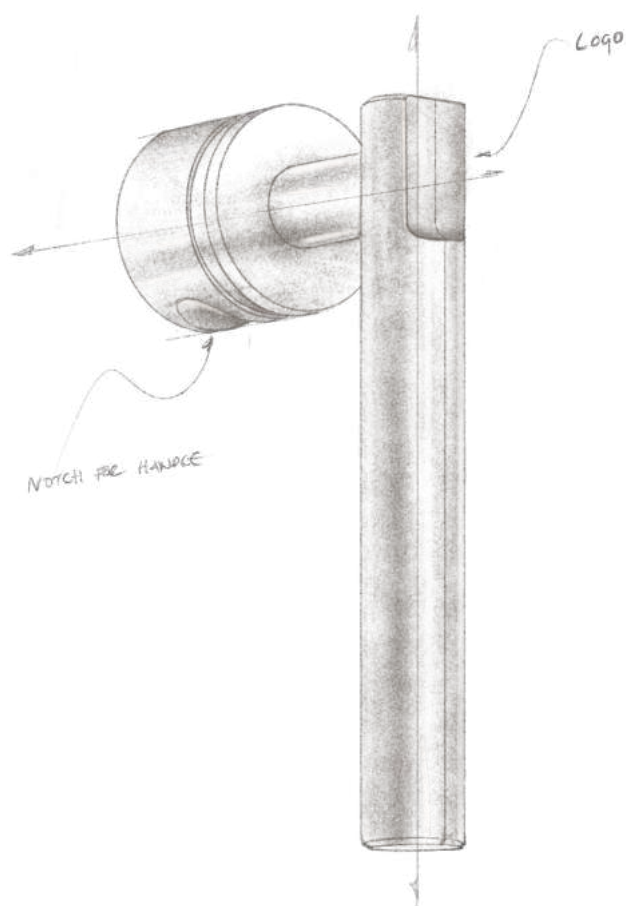

Easy Glide Rollers

Dual Stainless Steel handle

Aluminium Frame

Push Down Easy Clean Rollers

FOR SHOWER TRAYS

See pages 288 - 297

NEW RANGE

ZEBA