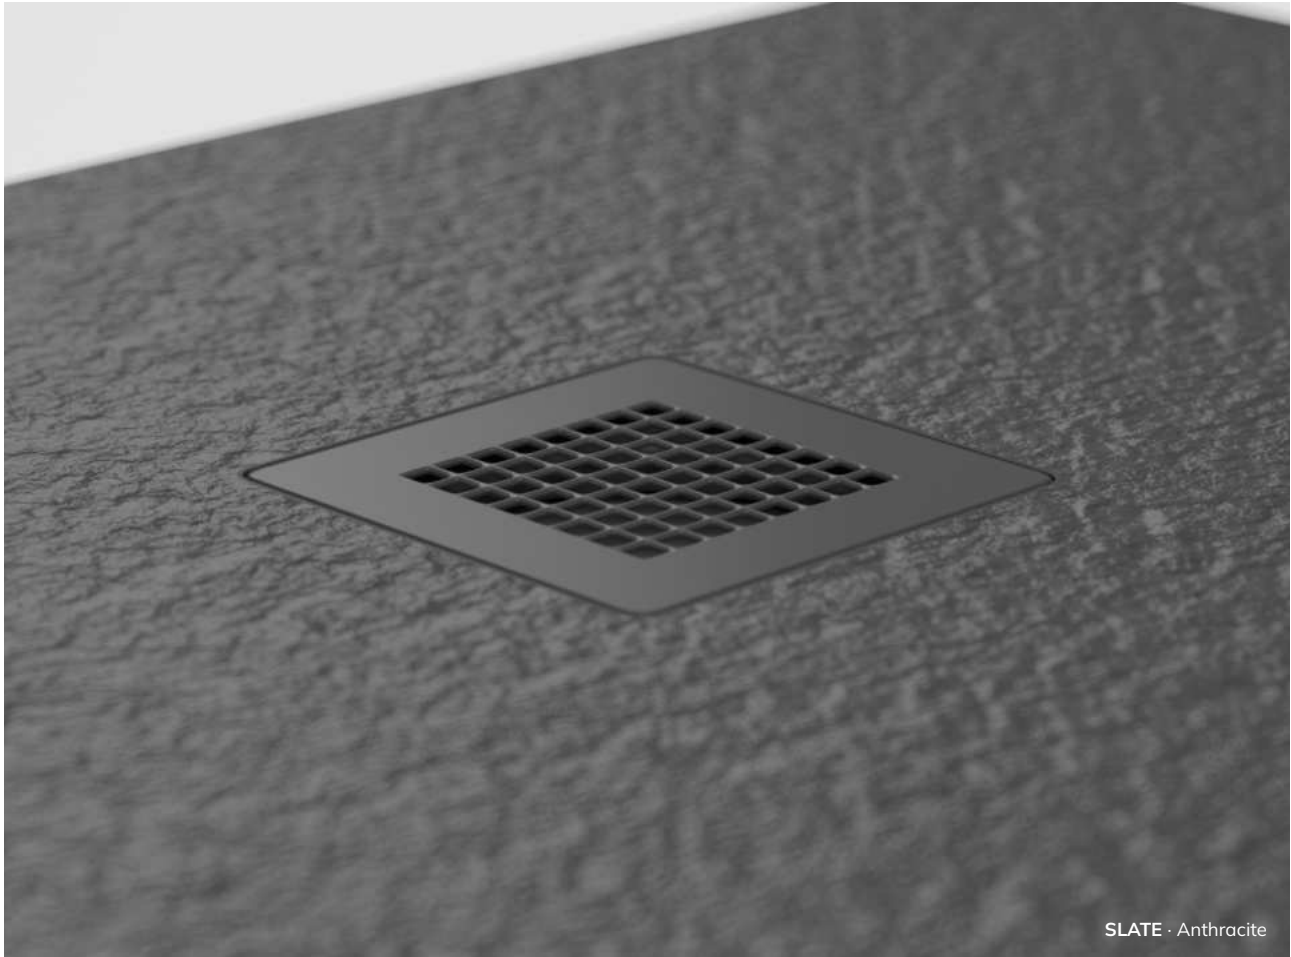

SLATE

Shower Trays

All our SLATE shower trays are made based on the latest material technologies, a combination of resins, gel coat and mineral stone. They are very strong against impact, comparable in this respect to natural stone. It is a product of solid core, strong and stiff, thereby preventing breakage.

- Resin Bonded
- Slip Resistant
- 30mm High