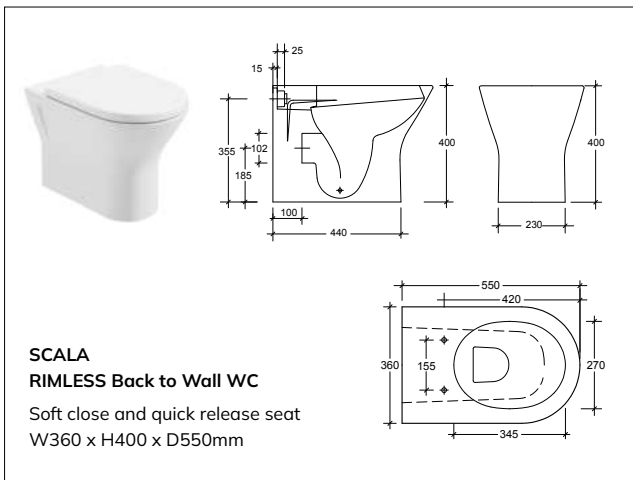

SCALA
Comfort height RIMLESS Fully Shrouded WC
 Wc, cistern & fittings, 6/4L push button
 W370 x H850 x D665mm

SIGMA
Back to Wall WC
 Soft close quick release seat
 W360 x H425 x D550mm

RUBIX
Open Back Close Coupled WC
 Wc, cistern & fittings, 6/4L push button
 Soft close quick release seat
 W365 x H780 x D600mm