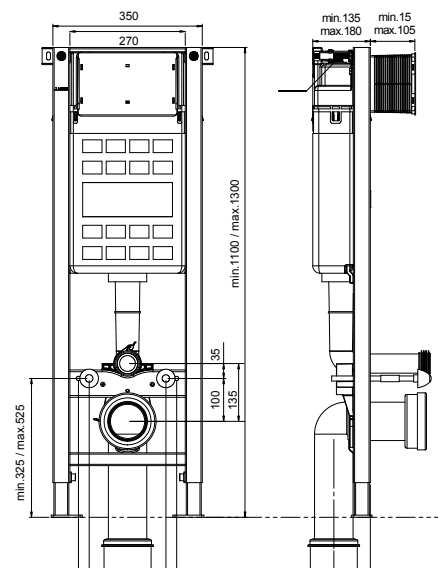

With Circular Flush Plate

- Chrome TO74113P47
- White TO74113P48
- Black TO74113P49
- Gold USW0508
- Nickel USW0509

Install Fascia Plate To Top Or Front