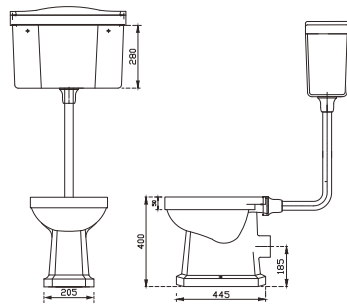

WESTBURY
Low Level WC

Wc, cistern & fittings, chrome flushpipe kit, ceramic lever
W493 x H1205 x D745mm