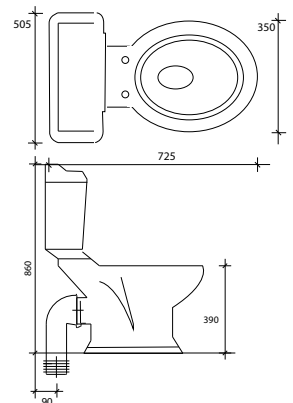

CAMBRIDGE
Lever WC

Wc, lever cistern, soft close seat
W505 x H860 x D725mm