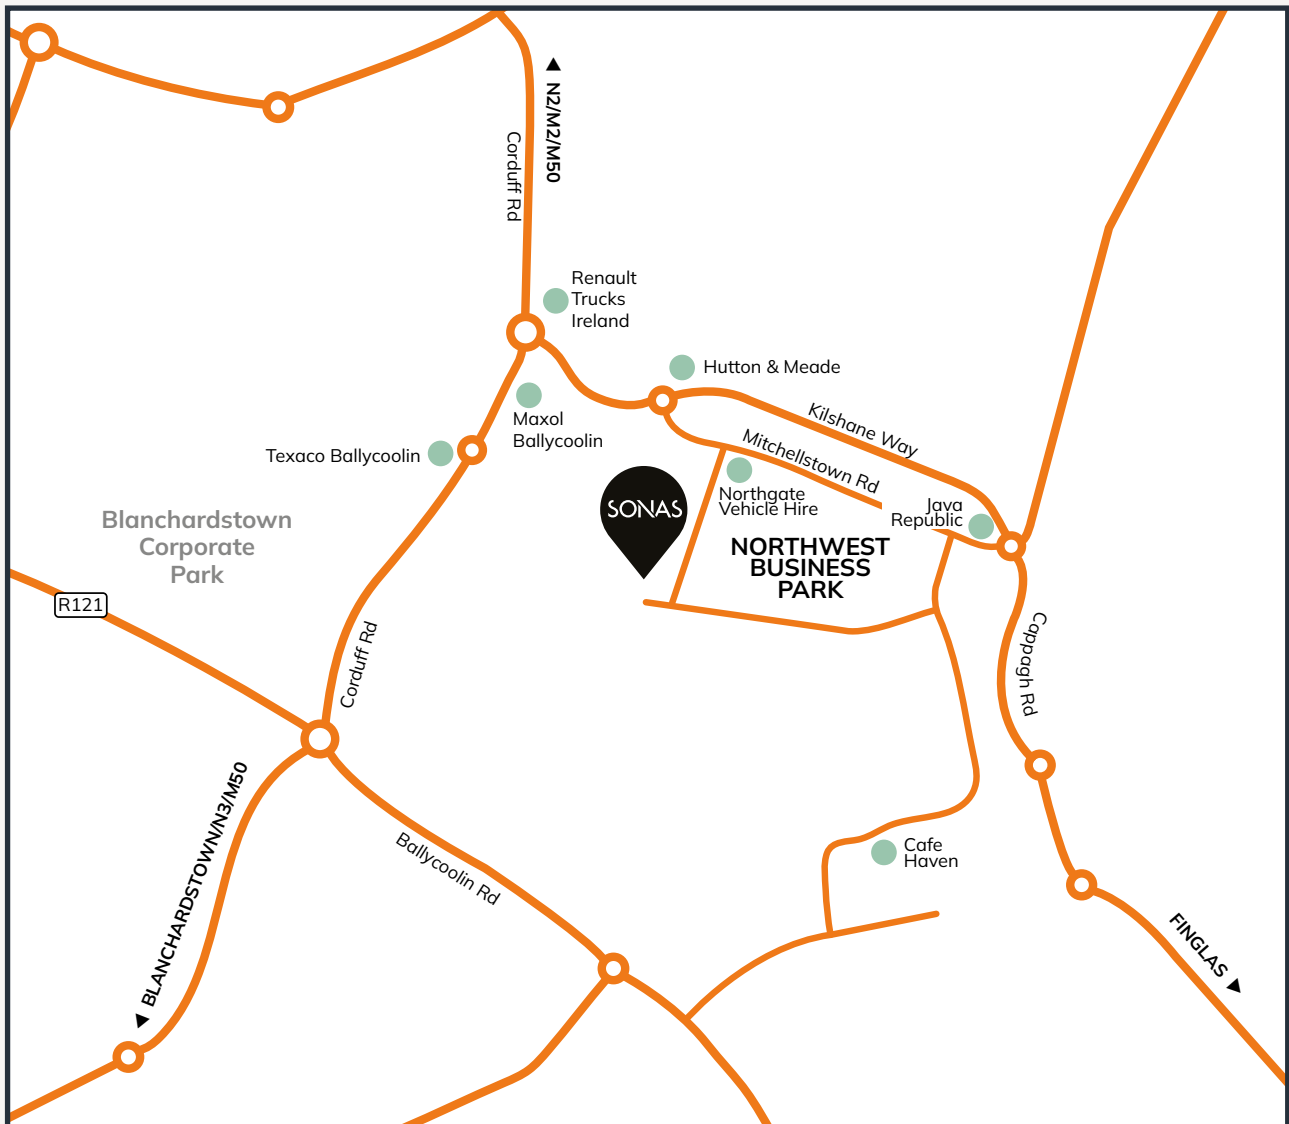

Don't forget to add the hashtag **#mySONAS**

SONAS
BATHROOMS REIMAGINED

Follow US: @sonasbathrooms

Scan For
Directions

VISIT OUR SHOWROOM

103 Northwest Business Park
Ballycoolin
Dublin 15
D15 R883

TEL: +353 (01) 817 9755