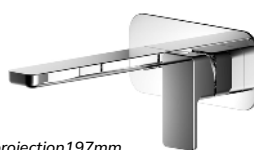

Spout projection 197mm.
Basin waste not included with wall mounted basin mixer

Wall Mounted Basin Mixer

Min. operating pressure: 0.5 bar

Chrome		UBR0106	€240
Matt Black		UBR0064	€270
Brushed Gold		UBR0086	€270