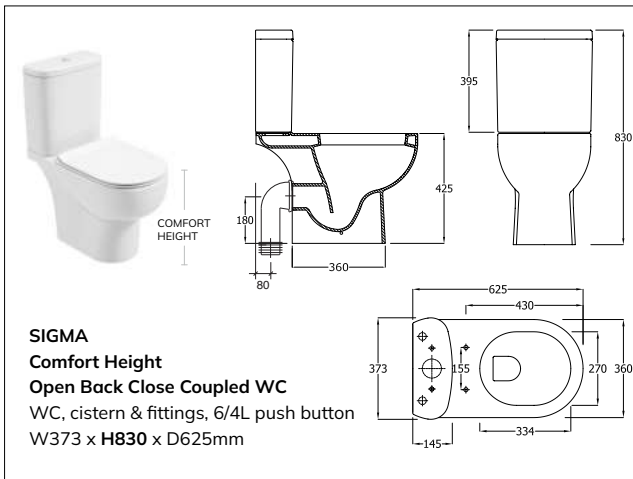

SCALA
Comfort height RIMLESS Fully Shrouded WC
 Wc, cistern & fittings, 6/4L push button
 W370 x H850 x D665mm

SIGMA
Back to Wall WC
 Soft close quick release seat
 W360 x H425 x D550mm

RUBIX
Open Back Close Coupled WC
 Wc, cistern & fittings, 6/4L push button
 Soft close quick release seat
 W365 x H780 x D600mm