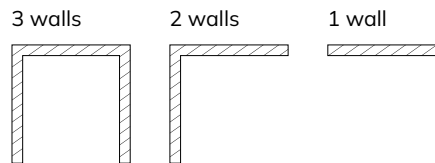

Anti-slip

For added safety and peace of mind, our range of acrylic capped Low Profile and Ultracast trays are available to buy with an Anti-Slip protection applied. If choosing this option, please allow for an approximate delivery time of 4 weeks.