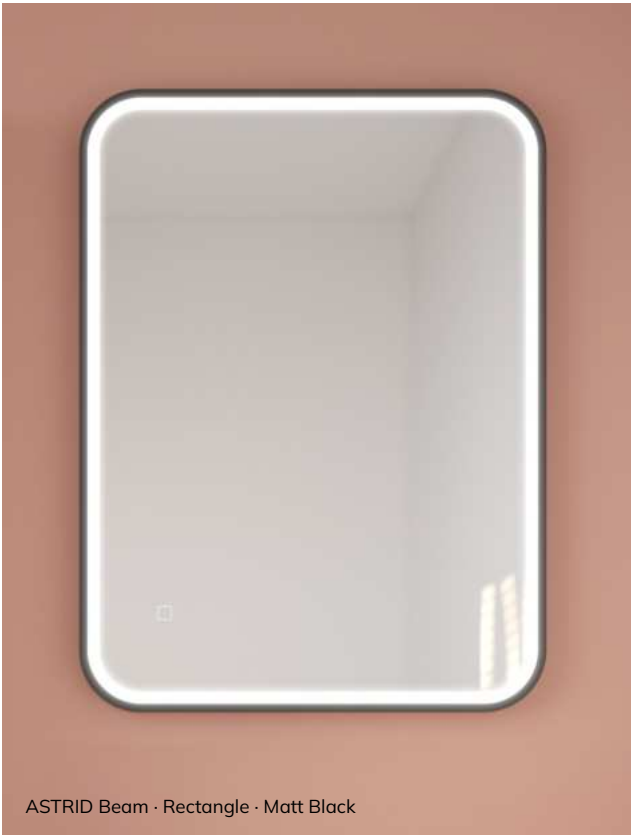

ECHO Rectangle

POWERED BY SAMSUNG LED

- Suitable for Bathroom Zones 2 & 3
- Energy Efficient LED lights
- Dimmable Ambient Lighting
- Touch Switch
- Heated Demister Pad
- IP44 Rated

Size	Plain	Matt Black	Brushed Gold
W500 x H700	UM0053 €445	UM0055 €485	UM0056 €485
W600 x H800	UM0054 €495	UM0057 €575	UM0058 €575

ASTRID

ASTRID Beam · Rectangle · Matt Black

ASTRID Beam · Round · Brushed Gold

ASTRID Beam

	Rectangle			
		Matt Black	Brushed Gold	
<ul style="list-style-type: none"> · Suitable for Bathroom Zones 2 & 3 · Matt Black or Brushed Gold metal frame · Portrait or Landscape · Colour temperature changing LED · Energy Efficient LED lights · Heated Demister Pad · Touch Switch · IP44 Rated 	Size			
	W500 x H700	UM0026	UM0043	€430
	W600 x H800	UM0027	UM0044	€535
	Round			
		Matt Black	Brushed Gold	
	Size			
	Ø600mm	UM0024	UM0041	€430
	Ø800mm	UM0025	UM0042	€585

ASTRID Rectangle · Brushed Gold

ASTRID Round · Matt Black

ASTRID Style

- Suitable for Bathroom Zones 2 & 3
- Decorative adjustable black strap
- Matt Black metal frame
- Colour temperature changing LED
- Energy Efficient LED lights
- Heated Demister Pad
- Touch Switch
- IP44 Rated