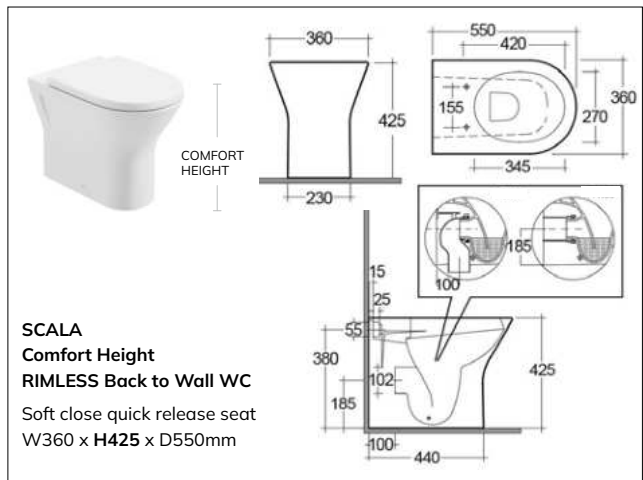

SCALA
Comfort height RIMLESS Fully Shrouded WC
 Wc, cistern & fittings, 6/4L push button
 W370 x H850 x D665mm

SIGMA
Back to Wall WC
 Soft close quick release seat
 W360 x H425 x D550mm

RUBIX
Open Back Close Coupled WC
 Wc, cistern & fittings, 6/4L push button
 Soft close quick release seat
 W365 x H780 x D600mm