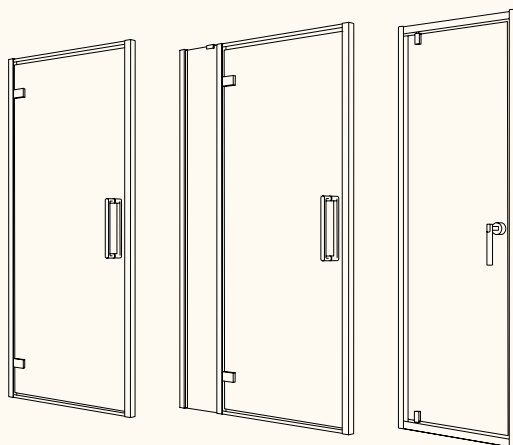

Hinged & Pivot Doors

These enclosures are hinged on one side and open outwards, giving you ample space to access your shower. Suitable for use in a recess, or add a side panel to create a full enclosure.

Pivot shower enclosure doors open outwards, creating a spacious showering experience while making access to the shower easy. It's important to ensure there is sufficient space in front of the shower when the door pivots open.

	ASPECT		ZEBA	CITY+
	Hinged	Hinged & Inline	Pivot	Pivot
700mm	●			●
760mm	●			●
800mm	●		●	●
900mm	●		●	●
1000mm		●		●
1100mm		●		
1200mm		●