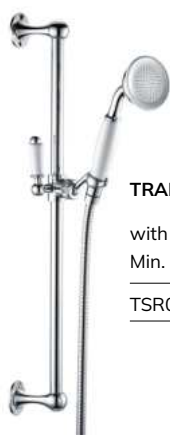

TRADITIONAL Slide Rail Kit

with 1.5 metre hose & handset
Min. operating pressure: 0.2 bar

TSR0001 **€210**