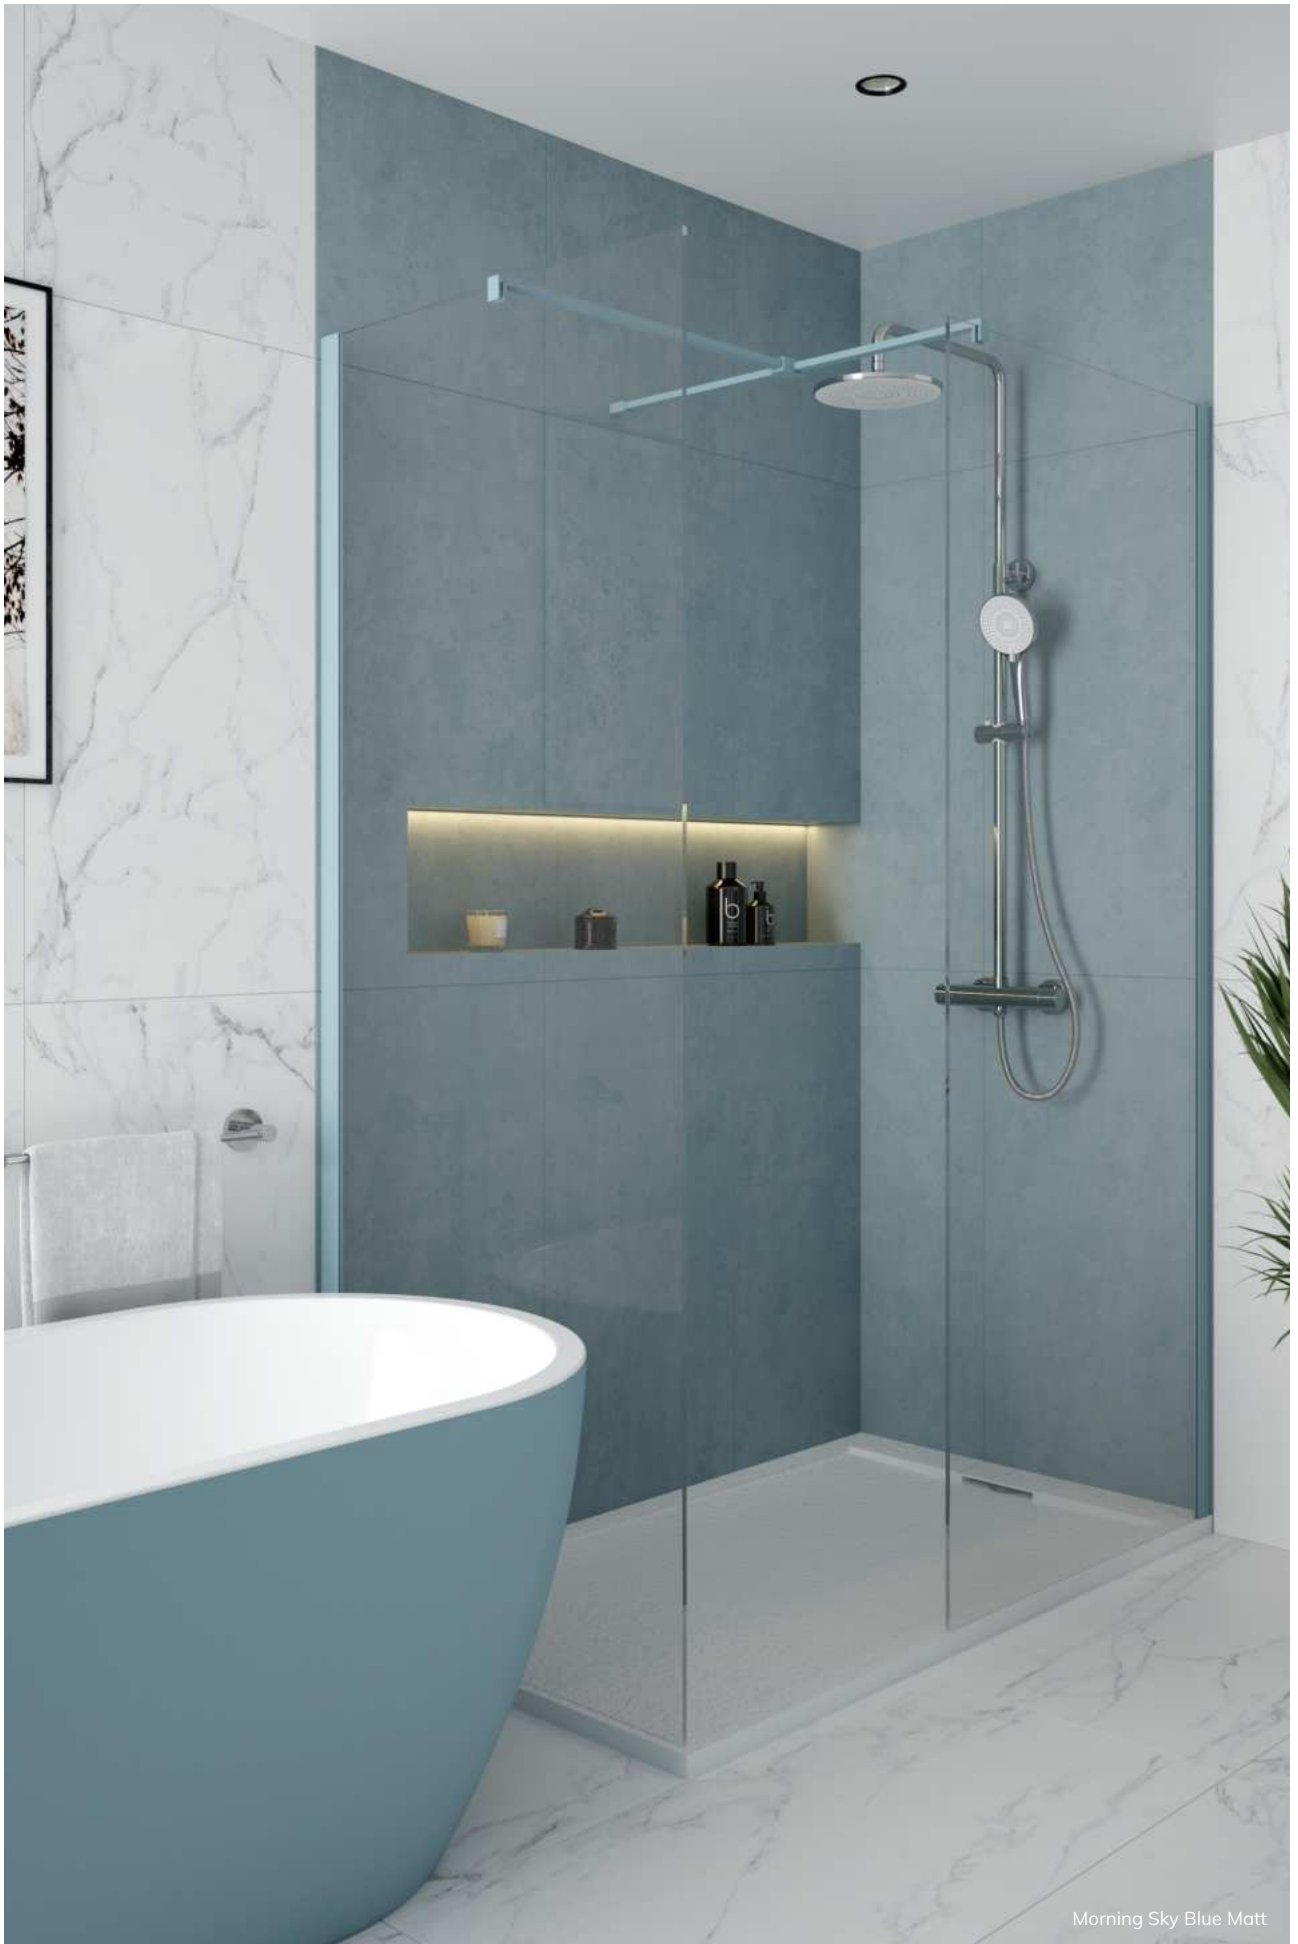

Morning Sky Blue Matt