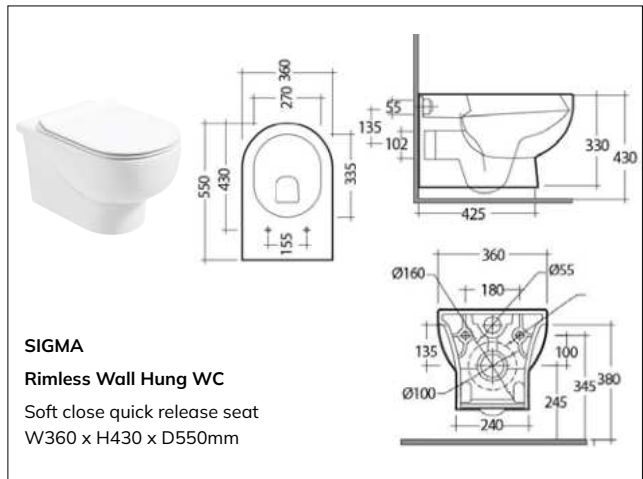

SCALA
Comfort height RIMLESS Fully Shrouded WC
 Wc, cistern & fittings, 6/4L push button
 W370 x H850 x D665mm

SIGMA
Back to Wall WC
 Soft close quick release seat
 W360 x H425 x D550mm

RUBIX
Open Back Close Coupled WC
 Wc, cistern & fittings, 6/4L push button
 Soft close quick release seat
 W365 x H780 x D600mm