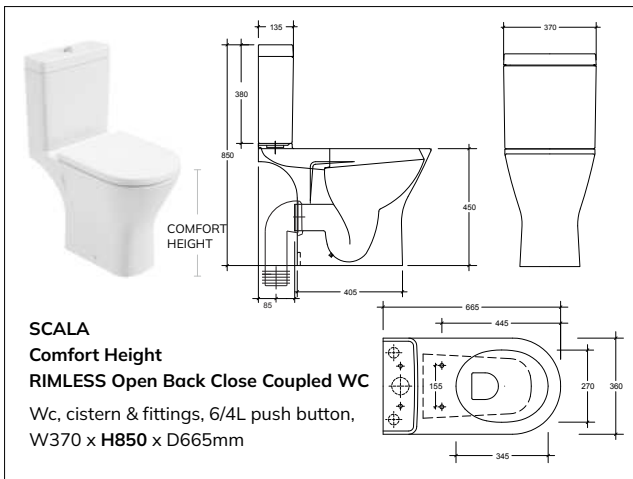

SCALA
Comfort height RIMLESS Fully Shrouded WC
 Wc, cistern & fittings, 6/4L push button
 W370 x H850 x D665mm

SIGMA
Back to Wall WC
 Soft close quick release seat
 W360 x H425 x D550mm

RUBIX
Open Back Close Coupled WC
 Wc, cistern & fittings, 6/4L push button
 Soft close quick release seat
 W365 x H780 x D600mm