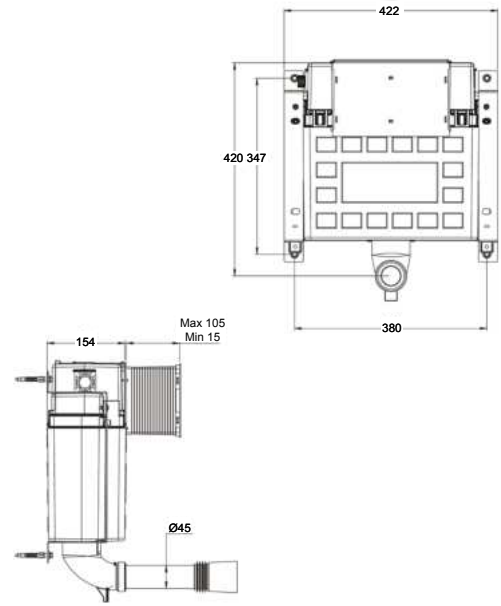

Concealed Cistern for Back To Wall WCs

Includes pan connectors with front access, dual flush cistern and rectangular or circular flush plate [excluding wc pan]

W420 x H420 x D155 - 185mm

With Rectangular Flush Plate

- Chrome USW0147
- White USW0148
- Black USW0149

With Circular Flush Plate

- Chrome USW0150
- White USW0151
- Black USW0152
- Gold USW0510
- Nickel USW0511