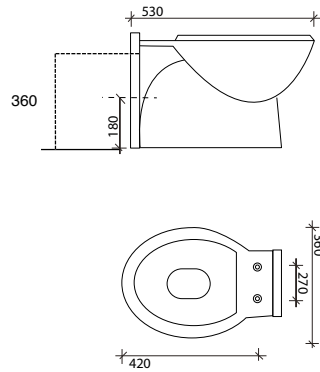

STRATA
Wall Hung WC

W360 x H376 x D521mm

STRATA
Back to Wall WC

W360 x H 390 x D 530mm