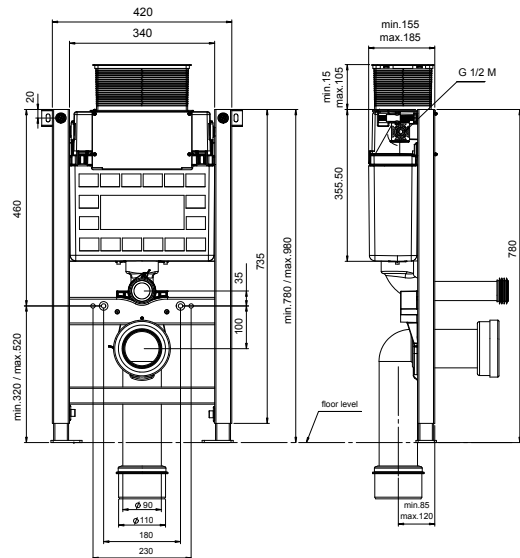

With Circular Flush Plate

- Chrome TO64113P47
- White TO64113P48
- Black TO64113P49
- Gold USW0506
- Nickel USW0507

Install Fascia Plate To Top Or Front

Install Fascia Plate to Top or Front