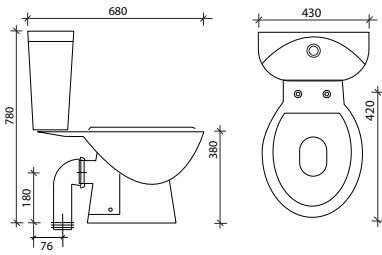

STRATA
Close Coupled WC

Wc, cistern & fittings, 6/4L push button
W430 x H780 x D680mm