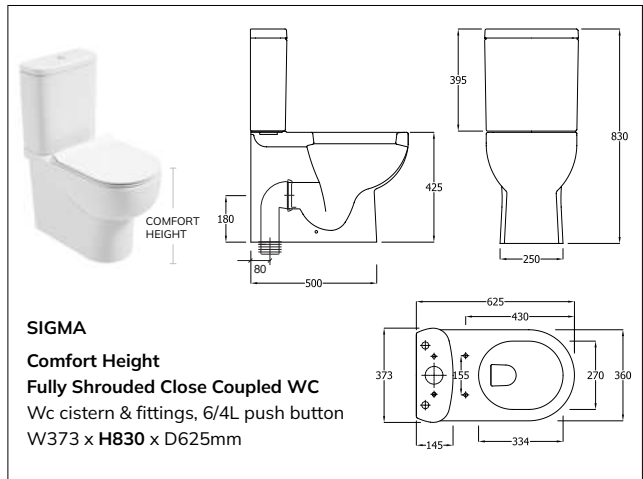

SCALA
Comfort height RIMLESS Fully Shrouded WC
 Wc, cistern & fittings, 6/4L push button
 W370 x H850 x D665mm

SIGMA
Back to Wall WC
 Soft close quick release seat
 W360 x H425 x D550mm

RUBIX
Open Back Close Coupled WC
 Wc, cistern & fittings, 6/4L push button
 Soft close quick release seat
 W365 x H780 x D600mm