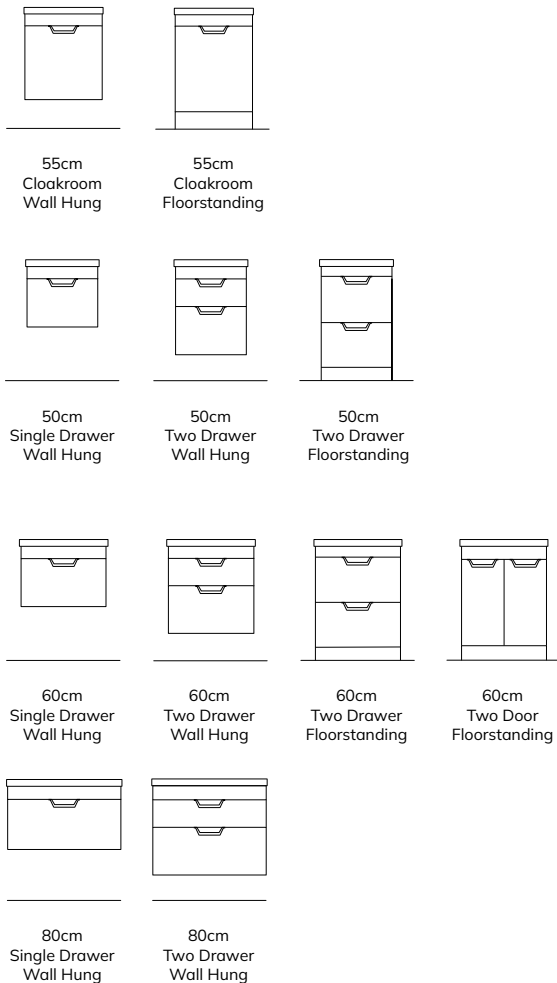

Unit Options