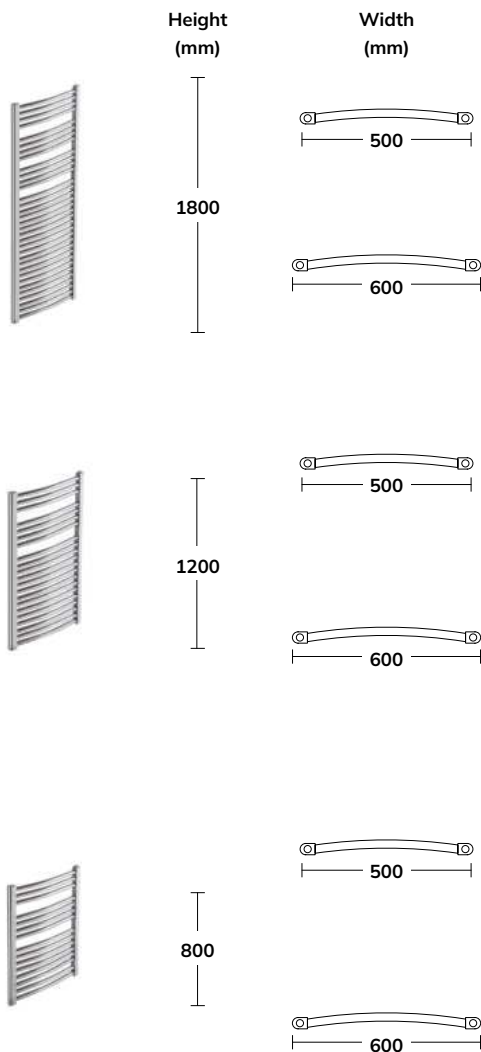

CURVED

Finish/Colour	Pipe Centre (mm)	BTU	Code	Price
Chrome	460	2259	STW185CCP	€290
—	—	—	—	—
—	—	—	—	—
Chrome	560	2570	STW186CCP	€305
—	—	—	—	—
—	—	—	—	—
Chrome	460	1436	STW125CCP	€210
Anthracite	460	2154	STW125CAT	€195
Matt Black	460	2154	STW125CBLK	€195
Chrome	560	1633	STW126CCP	€230
Anthracite	560	2451	STW126CAT	€210
Matt Black	560	2451	STW126CBLK	€210
Chrome	460	1027	STW085CCP	€155
Anthracite	460	1540	STW085CAT	€145
Matt Black	460	1540	STW085CBLK	€145
Chrome	560	1168	STW086CCP	€170
Anthracite	560	1572	STW086CAT	€155
Matt Black	560	1572	STW086CBLK	€155