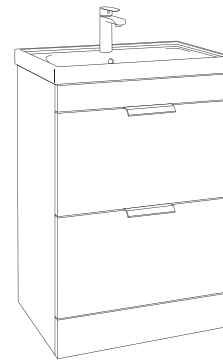

Wall Hung

An excellent choice for modern bathrooms, wall hung units offer elegant design while also maximising floor space, which can be especially useful in compact bathrooms. With flexibility in installation, you can set the vanity unit at a height that suits you and your family's comfort, ensuring a personalised and ergonomic experience.