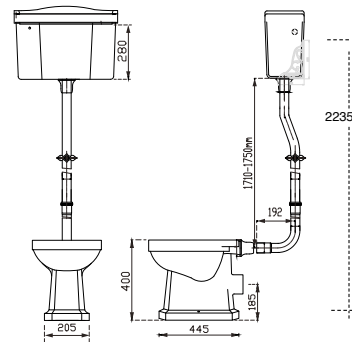

WESTBURY
High Level WC

Wc, cistern & fittings
Chrome flushpipe kit, ceramic lever on chain
W493 x H2455-2495 x D655mm