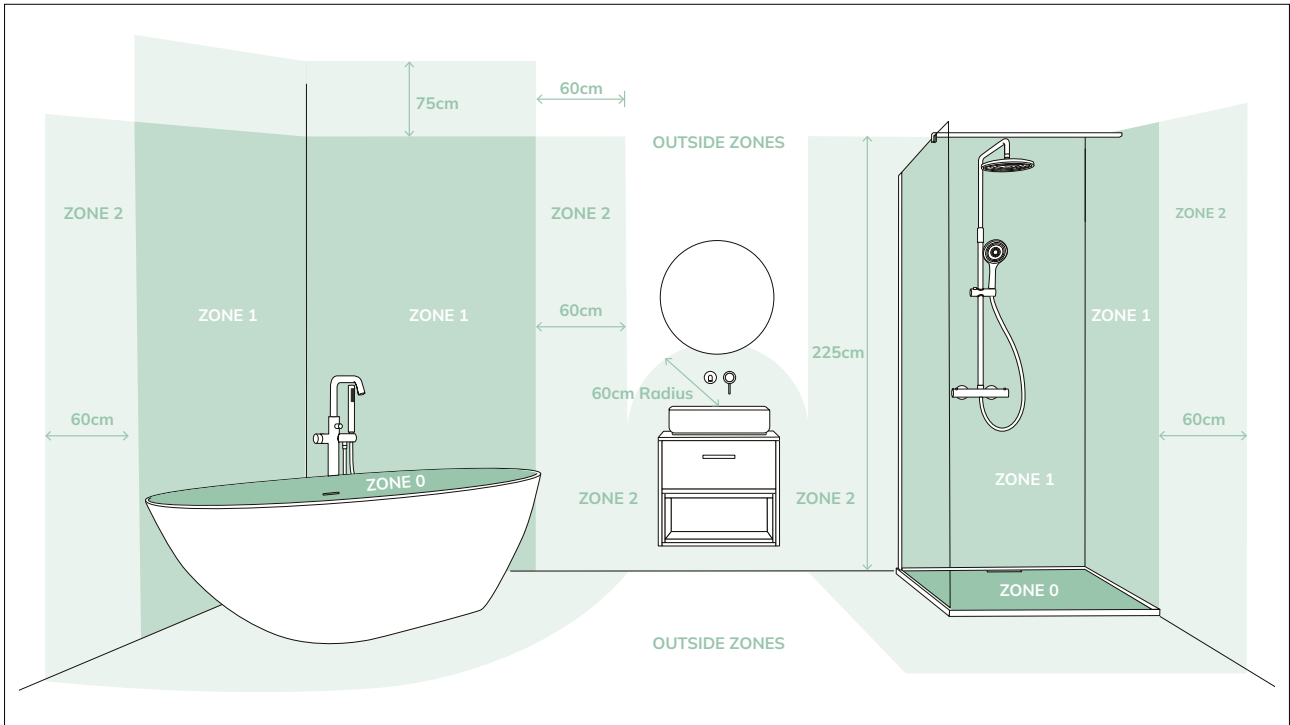

Bathroom Zones

Bathroom electrical zones are defined areas in a bathroom that determine the type of electrical devices and their installation requirements to ensure safety. These zones are classified based on proximity to water sources