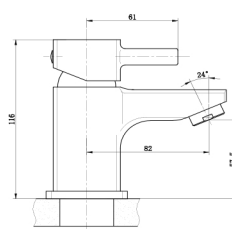

NEWPORT - P23

NEWPORT SQUARE MINI BASIN MONO
TIS5020