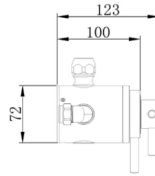

P15

CONCENTRIC DUAL CONTROL WRAS & TMV2

TENBY TRADITIONAL CROSS HEAD CERAMIC LEVER EXPOSED
TIS0019

TENBY CROSS HEAD CERAMIC LEVER CONCEALED
TIS0019C

CONWY ROUND EXPOSED
TIS0020
ROUND CONCEALED
TIS0020C

TENBY DUAL CONTROL EXPOSED
TIS0043