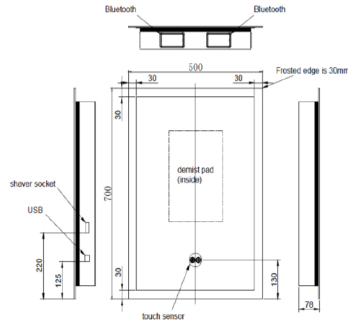

ALFIE SQUARE MIRROR LED EDGE
TIS3037