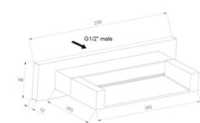

P18 WASTE, OVERFLOW & BATH FILLERS

MODERN WATERFALL BATH SPOUT
TIS0087