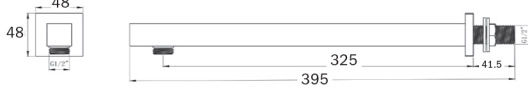

TIS0069 SQUARE