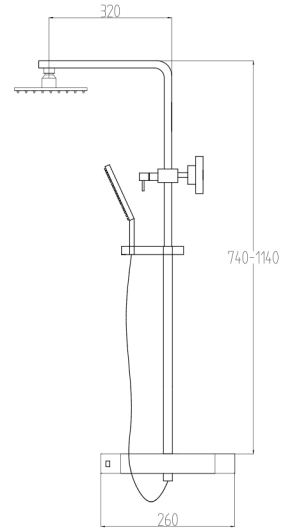

## PLUMB ESSENTIALS P7/8

PLUMB ESSENTIALS ROUND SHOWER KIT TIS0003

PLUMB ESSENTIALS SQUARE SHOWER KIT TIS0004

PLUMB ESSENTIALS BAR VALVE ROUND RISER KIT TIS0005

PLUMB ESSENTIALS SQUARE KIT TIS0126

PLUMB ESSENTIALS BAR VALVE SQUARE RISER KIT TIS0037