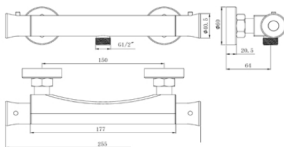

## P15 THERMOSTATIC BAR MIXER VALVE

TIS0033

TIS0034

THERMOSTATIC BATH  
FILLER WITH LEGS  
TIS0065

LOW PRESSURE  
HIGH FLOW SHOWER  
BAR VALVE  
TIS0038