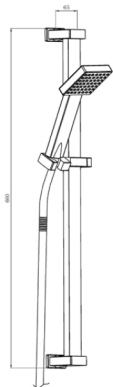

## P12 PUSH BUTTON FOR SHOWER KIT DRAWINGS SEE INDIVIDUAL COMPONENTS

SQUARE TWIN PUSH BUTTON  
CONCEALED OVERHEAD KIT  
TIS0137

SQUARE SINGLE PUSH BUTTON  
CONCEALED OVERHEAD KIT  
TIS0135

ROUND TWIN PUSH BUTTON  
CONCEALED OVERHEAD KIT  
TIS0134

## P15 THERMOSTATIC BAR MIXER VALVE

TIS0033

TIS0034

THERMOSTATIC BATH  
FILLER WITH LEGS  
TIS0065

LOW PRESSURE  
HIGH FLOW SHOWER  
BAR VALVE  
TIS0038

ORCA RETRO FIT RISER 3 FUNCTION SHOWER KIT  
TIS0105

SQUARE SINGLE MODE SHOWER HANDSET  
TIS0120

**P17 RETAIL KITS**

3 MODE RETRO FIT SHOWER KIT RETAIL  
TIS0140

SQUARE RISER SHOWER KIT RETAIL  
TIS0141

RETRO FIT RISER RAIL RETAIL  
TIS0142

SQUARE SINGLE MODE SHOWER HANDSET RETAIL  
TIS0143

3 MODE CHROME SHOWER HANDSET  
TIS0144

3 MODE PUSH BUTTON SQUARE HANDSET RETAIL  
TIS0145

3 MODE PUSH BUTTON ROUND HANDSET RETAIL  
TIS0146

HIGH FLOW PREMIUM SHOWER HOSE RETAIL  
TIS0147  
TIS0148