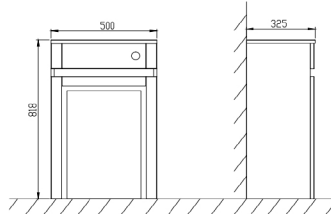

TENBY TRADITIONAL WC UNIT TIS4023 TIS4036 TIS4057