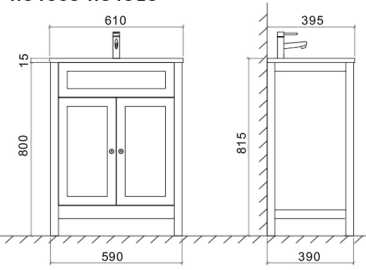

## SORRENTO/GLOSS WHITE P35

SORRENTO WHITE TWO DRAWER SQUARE WITH BRUSHED CHROME HANDLES TIS4016

GLOSS WHITE WC UNIT - 500 X 200MM TIS4026

GLOSS WHITE WC UNIT - 500 X 300MM TIS4027

**TURIN P36/37**

**TURIN VANITY UNIT & CERAMIC BASIN  
TIS4053 TIS4010**