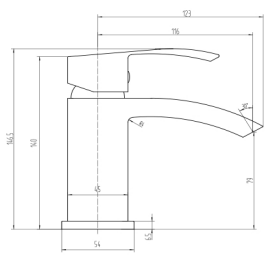

ORCA P21

ORCA MONO MIXER TAP &
WASTE BLACK
TIS5057