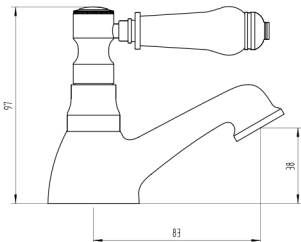

## TENBY P24

TENBY CROSS TRADITIONAL  
CROSS BASIN TAPS  
TIS5011

TENBY CROSS TRADITIONAL  
CROSS BATH TAPS  
TIS5012

TENBY CROSS TRADITIONAL  
CROSS BASIN MIXER  
TIS5013

TENBY LEVER TRADITIONAL CERAMIC  
LEVEL BASIN TAPS  
TIS5025