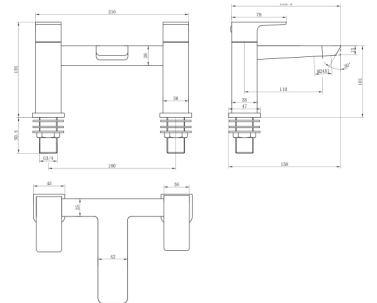

TENBY P24

TENBY CROSS TRADITIONAL
CROSS BASIN TAPS
TIS5011

TENBY CROSS TRADITIONAL
CROSS BATH TAPS
TIS5012

TENBY CROSS TRADITIONAL
CROSS BASIN MIXER
TIS5013

TENBY LEVER TRADITIONAL CERAMIC
LEVEL BASIN TAPS
TIS5025

TENBY LEVER TRADITIONAL CERAMIC
LEVEL BATH TAPS
TIS5026

TENBY BATH SHOWER MIXER
TIS5053

HARLECH P25

HARLECH MONO BASIN
MIXER TAP & WASTE
TIS5036

HARLECH BATH
SHOWER MIXER
TIS5037

HARLECH BATH
FILLER
TIS5050

BRECON P28

BRECON MODERN CURVE
BATH SHOWER MIXER
TIS5007

BRECON MODERN
CURVE BASIN MONO
TIS5008

BRECON MODERN CURVE
BATH FILLER
TIS5009

BRECON FREESTANDING MONO
MIXER TAP & WASTE
TIS5059

BRECON MODERN CURVE TALL
BASIN MONO
TIS5038

SWANSEA P27

SWANSEA MONO MIXER TAP & WASTE
TIS5047

SWANSEA BATH SHOWER MIXER
TIS5048

SWANSEA BATH FILLER
TIS5049

PEMBROKE P28

PEMBROKE MONO MIXER TAP & WASTE
TIS5044

PEMBROKE BATH SHOWER MIXER
TIS5045

PEMBROKE BATH FILLER
TIS5046