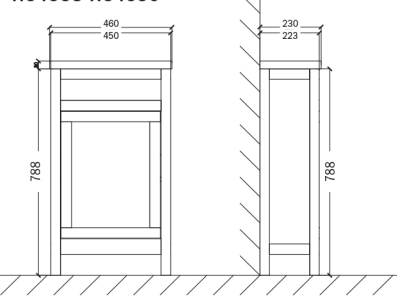

**TURIN WC CABINET  
TIS4054 TIS 4020**

**TURIN SIDE CABINET  
TIS4055 TIS4021**

**TURIN TALL BOY WITH TOWEL SHELF  
TIS4059 TIS4019**

**TURIN TALL BOY 2 DOOR  
TIS4058 TIS4018**

**TURIN CLOAK ROOM VANITY UNIT  
TIS4038 TIS4039**