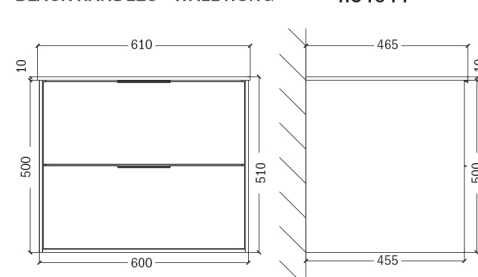

ORCA P43

**ORCA WHITE TWO DRAWER WITH
BLACK HANDLES - WALL HUNG TIS4044**