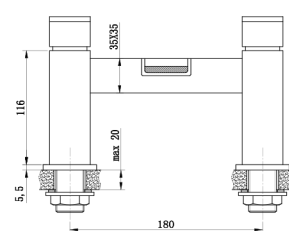

CARDIFF SQUARE WATERFALL
BATH FILLER
TIS5003