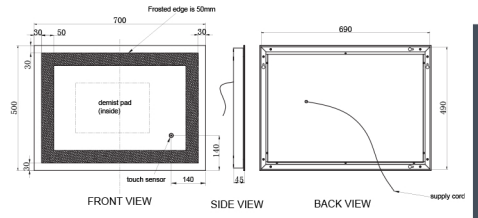

**NIALL TWIN VERTICAL STRIP LED TOUCH MIRROR**  
TIS3002

**JEMIMA SINGLE DOOR LED MIRROR CABINET**  
TIS3040

**ALFIE SQUARE MIRROR LED EDGE**  
TIS3037

**NIAMH SQUARE STRIP LED TOUCH MIRROR**  
TIS3036

**NOAH LED MIRROR**  
TIS3038