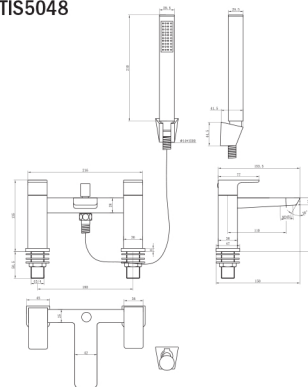

SWANSEA BATH SHOWER MIXER
TIS5048

SWANSEA BATH FILLER
TIS5049