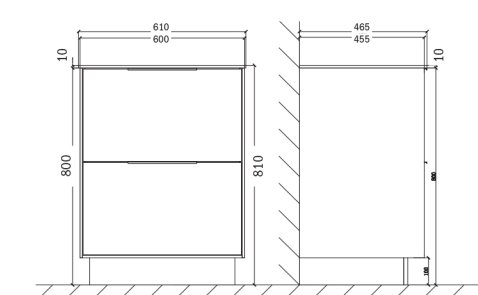

**ORCA WHITE TWO DRAWER WITH
BLACK HANDLES - FLOOR STANDING TIS4045**