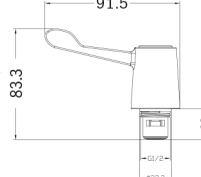

PLUMB ESSENTIAL 1/2" LEVER REVIVERS TIS5034