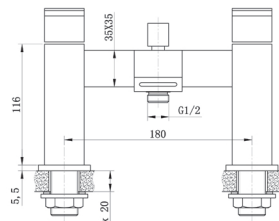

BRECON P28

BRECON MODERN CURVE
BATH SHOWER MIXER
TIS5007