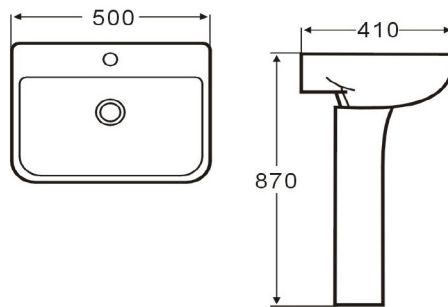

## TOILETS P42/44

FERRARA RIMLESS CLOSE COUPLED D SHAPE  
TIS6010

FERRARA RIMLESS COMFORT HEIGHT D SHAPE  
TIS6014

FERRARA RIMLESS BTW D SHAPE  
TIS6012

TARANTO RIMLESS CLOSE COUPLED SQUARE  
TIS6011

TARANTO RIMLESS BTW SQUARE  
TIS6013

SEINA CLOSE COUPLED SQUARE  
TIS6003

SEINA TAILORED BASIN & PEDESTAL  
TIS6005

FLORENCE CLOSE COUPLED D SHAPE  
TIS6001

SEINA BTW SQUARE  
TIS6004

PLUMB ESSENTIALS BTW PAN  
TIS6025

FLORENCE D SHAPE BTW PAN  
TIS6002