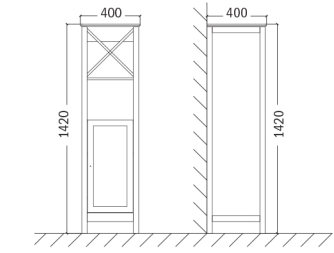

**TURIN TALL BOY WITH TOWEL SHELF
TIS4059 TIS4019**