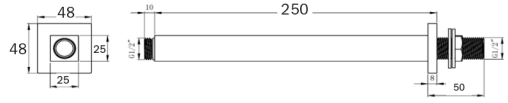

TIS0062 SQUARE