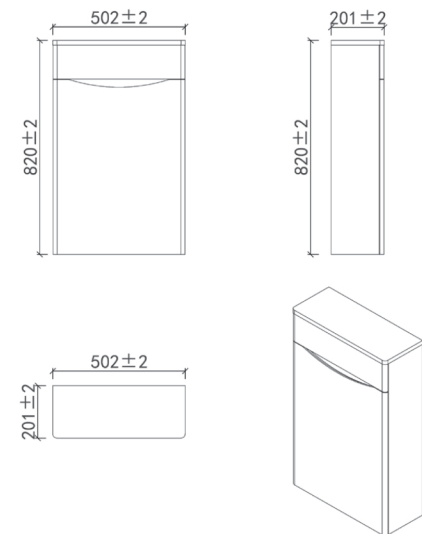

**NAPLES SMILE WC UNIT
TIS4032/TIS4032-G/TIS4061**