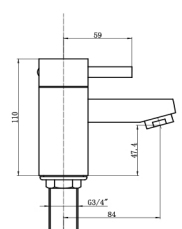

NEWPORT SQUARE BATH TAPS
TIS5024