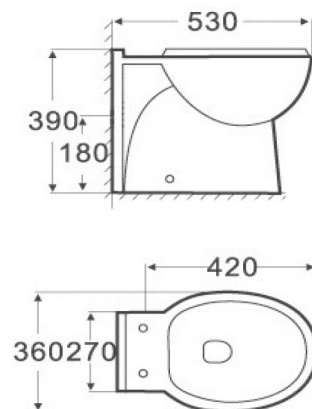

SEINA CLOSE COUPLED SQUARE  
TIS6003

SEINA TAILORED BASIN & PEDESTAL  
TIS6005

FLORENCE CLOSE COUPLED D SHAPE  
TIS6001

SEINA BTW SQUARE  
TIS6004

PLUMB ESSENTIALS BTW PAN  
TIS6025

FLORENCE D SHAPE BTW PAN  
TIS6002