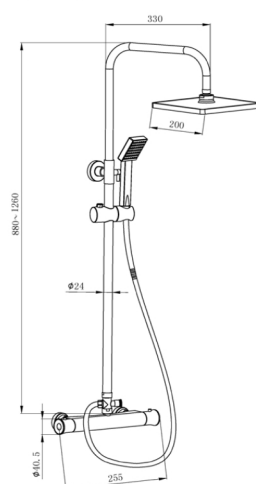

PLUMB ESSENTIALS SQUARE SHOWER KIT TIS0004