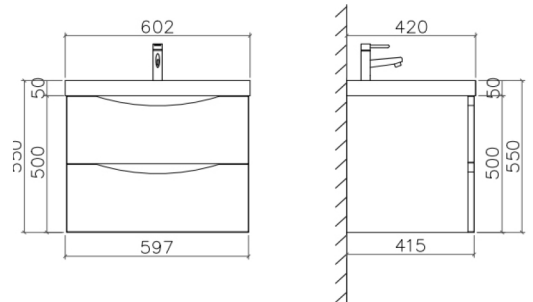

**NAPLES SMILE TWO DRAWER - WALL HUNG
TIS4011/TIS4011-G**