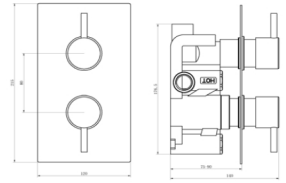

P12 PUSH BUTTON FOR SHOWER KIT DRAWINGS SEE INDIVIDUAL COMPONENTS

SQUARE TWIN PUSH BUTTON
CONCEALED OVERHEAD KIT
TIS0137

SQUARE SINGLE PUSH BUTTON
CONCEALED OVERHEAD KIT
TIS0135

ROUND TWIN PUSH BUTTON
CONCEALED OVERHEAD KIT
TIS0134

ROUND SINGLE PUSH BUTTON
CONCEALED OVERHEAD KIT
TIS0136

P13 THERMOSTATIC CONCEALED SHOWER KITS

TENBY TRADITIONAL TWIN OUTLET 3 HANDLE
OVERHEAD RISER RAIL KIT
TIS0093

TENBY TRADITIONAL WALL
OUTLET HANDSET KIT
TIS0114

TIS0041

TENBY TRADITIONAL SINGLE
OUTLET OVERHEAD KIT
TIS0066

TIS0068

TIS0088

P15 THERMOSTATIC BAR MIXER VALVE

TIS0033

TIS0034

THERMOSTATIC BATH
FILLER WITH LEGS
TIS0065

LOW PRESSURE
HIGH FLOW SHOWER
BAR VALVE
TIS0038

P14 THERMOSTATIC SHOWER VALVES

SINGLE, TWIN & TRIPLE OUTLET CONCEALED THERMOSTATIC SHOWER VALVES

TIS0021

TIS0022

TIS0025

TIS0024

TIS0027

TIS0028

TIS0030

TIS0031

TENBY TRADITIONAL VICTORIAN CONCEALED

TIS0066

TIS0093

200MM RUB CLEAN SHOWER HEADS
TIS0070

250MM SLIMLINE SS SHOWER HEADS
TIS0100

TIS0071

TIS0101