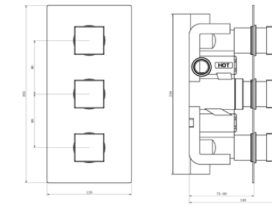

P12 PUSH BUTTON FOR SHOWER KIT DRAWINGS SEE INDIVIDUAL COMPONENTS

SQUARE TWIN PUSH BUTTON
CONCEALED OVERHEAD KIT
TIS0137

SQUARE SINGLE PUSH BUTTON
CONCEALED OVERHEAD KIT
TIS0135

ROUND TWIN PUSH BUTTON
CONCEALED OVERHEAD KIT
TIS0134

ROUND SINGLE PUSH BUTTON
CONCEALED OVERHEAD KIT
TIS0136

P13 THERMOSTATIC CONCEALED SHOWER KITS

TENBY TRADITIONAL TWIN OUTLET 3 HANDLE
OVERHEAD RISER RAIL KIT
TIS0093

TENBY TRADITIONAL WALL
OUTLET HANDSET KIT
TIS0114

TIS0041

TENBY TRADITIONAL SINGLE
OUTLET OVERHEAD KIT
TIS0066

TIS0068

TIS0088

P15 THERMOSTATIC BAR MIXER VALVE

TIS0033

TIS0034

THERMOSTATIC BATH
FILLER WITH LEGS
TIS0065

LOW PRESSURE
HIGH FLOW SHOWER
BAR VALVE
TIS0038

P14 THERMOSTATIC SHOWER VALVES

SINGLE, TWIN & TRIPLE OUTLET CONCEALED THERMOSTATIC SHOWER VALVES

TIS0021

TIS0022

TIS0025

TIS0024

TIS0027

TIS0028

TIS0030

TIS0031

TENBY TRADITIONAL VICTORIAN CONCEALED

TIS0066

TIS0093

200MM RUB CLEAN SHOWER HEADS
TIS0070

250MM SLIMLINE SS SHOWER HEADS
TIS0100

TIS0071

TIS0101