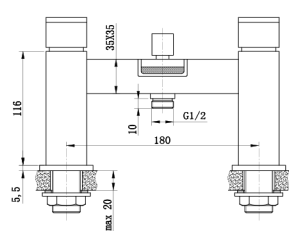

CARDIFF - P22

CARDIFF SQUARE WATERFALL BATH
SHOWER MIXER
TIS5001