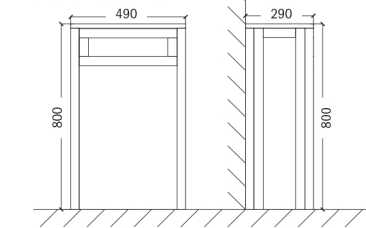

**TURIN WC CABINET
TIS4054 TIS 4020**