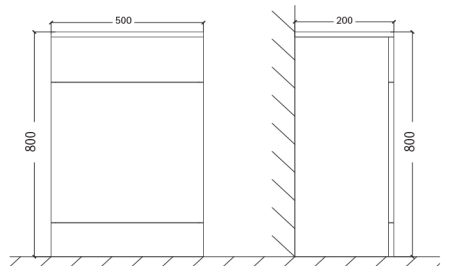

GLOSS WHITE WC UNIT - 500 X 200MM TIS4026