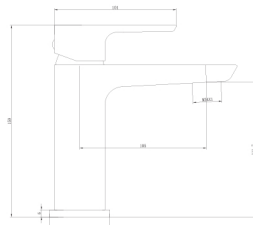

SWANSEA P27

SWANSEA MONO MIXER TAP & WASTE
TIS5047