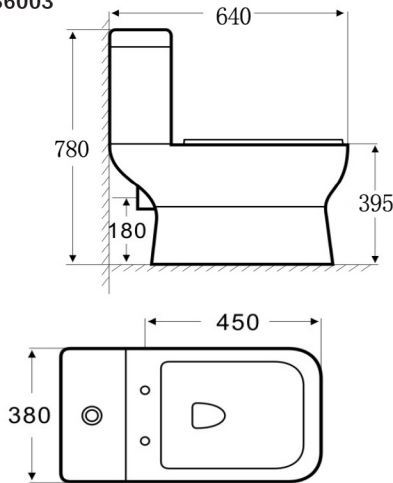

## TOILETS P42/44

FERRARA RIMLESS CLOSE COUPLED D SHAPE  
TIS6010

FERRARA RIMLESS COMFORT HEIGHT D SHAPE  
TIS6014

FERRARA RIMLESS BTW D SHAPE  
TIS6012

TARANTO RIMLESS CLOSE COUPLED SQUARE  
TIS6011

TARANTO RIMLESS BTW SQUARE  
TIS6013

SEINA CLOSE COUPLED SQUARE  
TIS6003

SEINA TAILORED BASIN & PEDESTAL  
TIS6005

FLORENCE CLOSE COUPLED D SHAPE  
TIS6001

SEINA BTW SQUARE  
TIS6004

PLUMB ESSENTIALS BTW PAN  
TIS6025

FLORENCE D SHAPE BTW PAN  
TIS6002