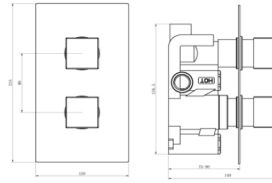

P14 THERMOSTATIC SHOWER VALVES

SINGLE, TWIN & TRIPLE OUTLET CONCEALED THERMOSTATIC SHOWER VALVES

TIS0021