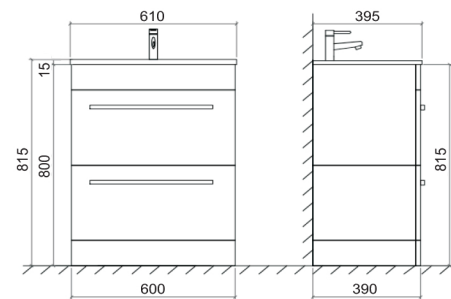

SORRENTO/GLOSS WHITE P35

SORRENTO WHITE TWO DRAWER SQUARE WITH BRUSHED CHROME HANDLES TIS4016