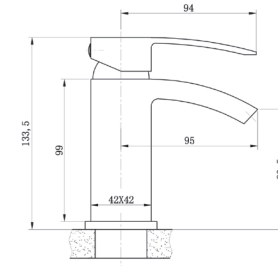

BRECON MODERN
CURVE BASIN MONO
TIS5008