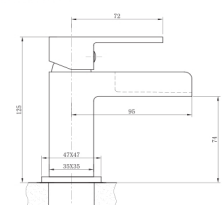

## CARDIFF - P22

CARDIFF SQUARE WATERFALL BATH  
SHOWER MIXER  
TIS5001

CARDIFF SQUARE WATERFALL  
BATH FILLER  
TIS5003

CARDIFF SQUARE WATERFALL  
MINI MONO BASIN MIXER  
TIS5002

CARDIFF SQUARE WATERFALL  
MONO BASIN MIXER  
TIS5035