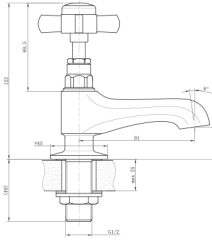

TENBY P24

TENBY CROSS TRADITIONAL
CROSS BASIN TAPS
TIS5011