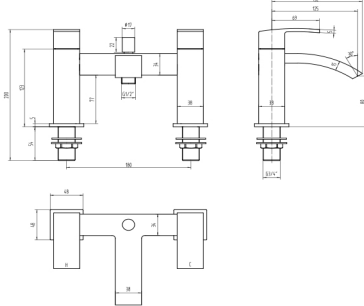

ORCA BATH SHOWER MIXER TAP BLACK
TIS5058