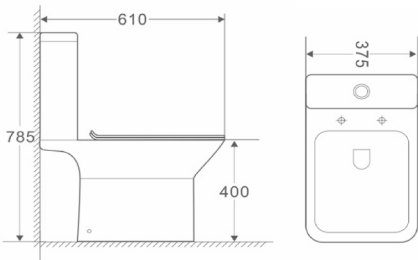

## TOILETS P42/44

FERRARA RIMLESS CLOSE COUPLED D SHAPE  
TIS6010

FERRARA RIMLESS COMFORT HEIGHT D SHAPE  
TIS6014

FERRARA RIMLESS BTW D SHAPE  
TIS6012

TARANTO RIMLESS CLOSE COUPLED SQUARE  
TIS6011

TARANTO RIMLESS BTW SQUARE  
TIS6013

SEINA CLOSE COUPLED SQUARE  
TIS6003

SEINA TAILORED BASIN & PEDESTAL  
TIS6005

FLORENCE CLOSE COUPLED D SHAPE  
TIS6001

SEINA BTW SQUARE  
TIS6004

PLUMB ESSENTIALS BTW PAN  
TIS6025

FLORENCE D SHAPE BTW PAN  
TIS6002