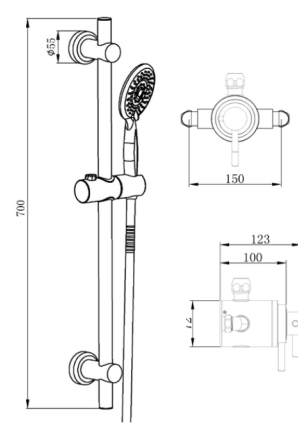

## P6

SNOWDON COOL TOUCH BAR VALVE & KIT TIS0129

CONWY CONCENTRIC DUAL CONTROL RISER KIT TIS0162

BALA LOW PRESSURE HIGH-FLOW RISER KIT TIS0163