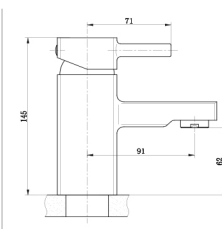

## NEWPORT - P23

NEWPORT SQUARE MINI BASIN MONO  
TIS5020

NEWPORT SQUARE BATH TAPS  
TIS5024

NEWPORT SQUARE BASIN MONO  
TIS5021

NEWPORT SQUARE BATH FILLER  
TIS5022

NEWPORT SQUARE MINI BASIN MONO  
TIS5023