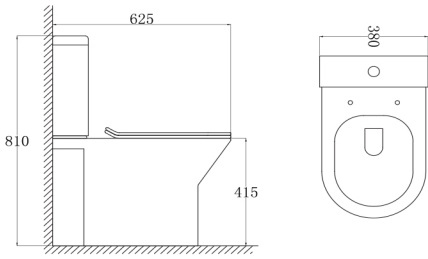

TOILETS P42/44

FERRARA RIMLESS CLOSE COUPLED D SHAPE
TIS6010