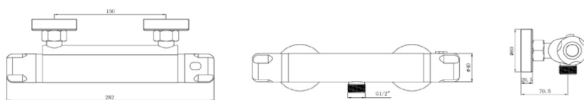

## P15 THERMOSTATIC BAR MIXER VALVE

TIS0033

TIS0034

THERMOSTATIC BATH  
FILLER WITH LEGS  
TIS0065

LOW PRESSURE  
HIGH FLOW SHOWER  
BAR VALVE  
TIS0038