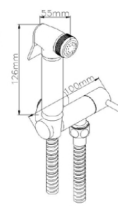

ROUND DOUCHE DIVERTER KIT
TIS0016