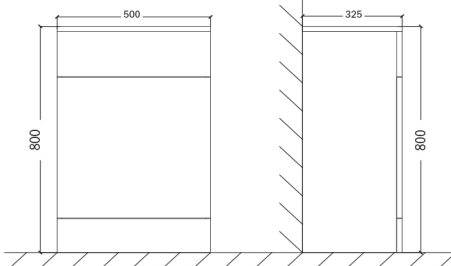

## SORRENTO/GLOSS WHITE P35

SORRENTO WHITE TWO DRAWER SQUARE WITH BRUSHED CHROME HANDLES TIS4016

GLOSS WHITE WC UNIT - 500 X 200MM TIS4026

GLOSS WHITE WC UNIT - 500 X 300MM TIS4027

**TURIN P36/37**

**TURIN VANITY UNIT & CERAMIC BASIN  
TIS4053 TIS4010**