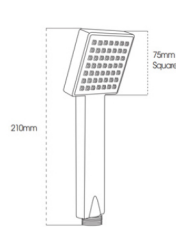

SQUARE SINGLE MODE SHOWER HANDSET RETAIL
TIS0143