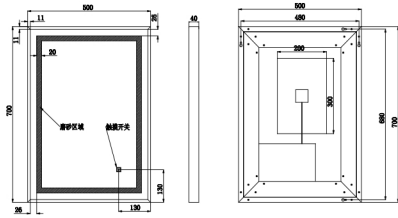

LED MIRRORS P46/49

DARCY ORCA LED MATTEE FRAME MIRROR
TIS3043/TIS3044