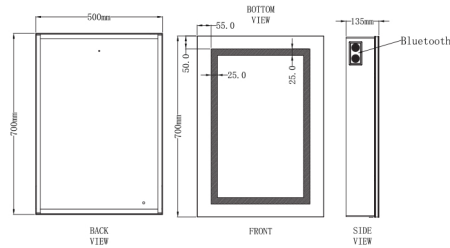

JEMIMA SINGLE DOOR LED MIRROR CABINET
TIS3040