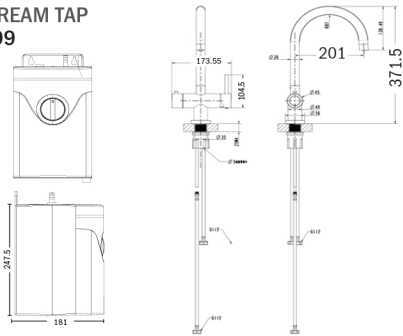

HOTSTREAM TAP P30

HOTSTREAM TAP TIS5099