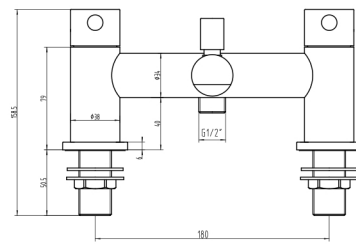

HARLECH BATH
SHOWER MIXER
TIS5037