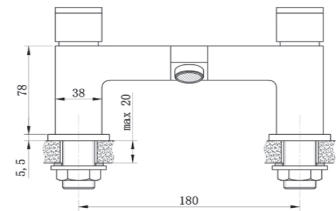

RAGLAN P20

RAGLAN MODERN SQUARE BATH
SHOWER MIXER
TIS5004