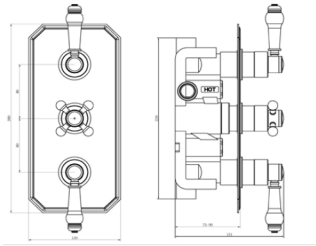

P13 THERMOSTATIC CONCEALED SHOWER KITS

TENBY TRADITIONAL TWIN OUTLET 3 HANDLE
OVERHEAD RISER RAIL KIT
TIS0093