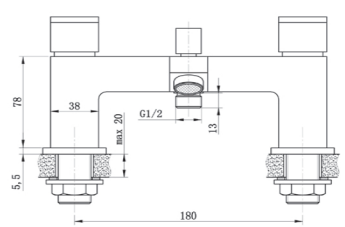

RAGLAN MODERN SQUARE BATH FILLER
TIS5006