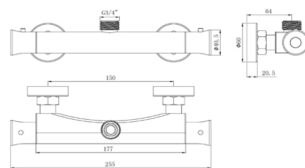

## P15 THERMOSTATIC BAR MIXER VALVE

TIS0033

TIS0034

THERMOSTATIC BATH  
FILLER WITH LEGS  
TIS0065

LOW PRESSURE  
HIGH FLOW SHOWER  
BAR VALVE  
TIS0038