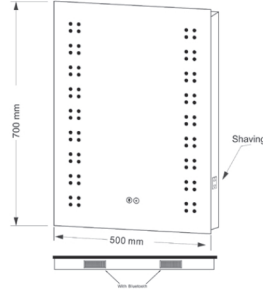

# LED MIRRORS P46/49

**DARCY ORCA LED MATTEE FRAME MIRROR**  
TIS3043/TIS3044

**PENNY ORCA ROUND LED MAKE UP MIRROR**  
TIS3045/TIS3046

**CÍAN TWIN VERTICAL SPOTS LED TOUCH MIRROR**  
TIS3001

**RORY TWIN VERTICAL SPOTS LED TOUCH MIRROR**  
TIS3001B