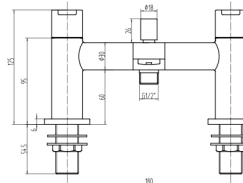

PEMBROKE BATH SHOWER MIXER
TIS5045