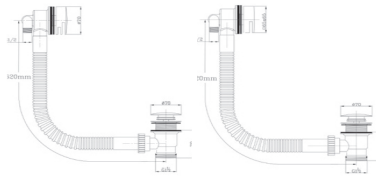

P18

BATH FILLER, SPRUNG WASTE & OVERFLOW
TIS0150