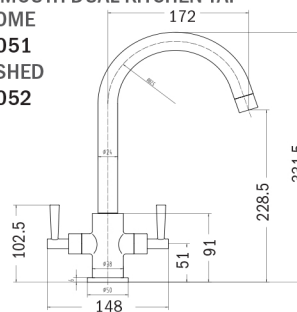

MONMOUTH P30

MONMOUTH DUAL KITCHEN TAP CHROME TIS5051 BRUSHED NICKEL TIS5052