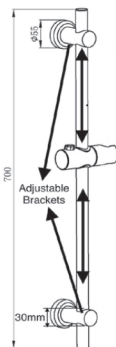

SQUARE SINGLE MODE SHOWER HANDSET RETAIL  
TIS0143

3 MODE CHROME SHOWER HANDSET  
TIS0144

3 MODE PUSH BUTTON SQUARE HANDSET RETAIL  
TIS0145

3 MODE PUSH BUTTON ROUND HANDSET RETAIL  
TIS0146

HIGH FLOW PREMIUM SHOWER HOSE RETAIL  
TIS0147  
TIS0148