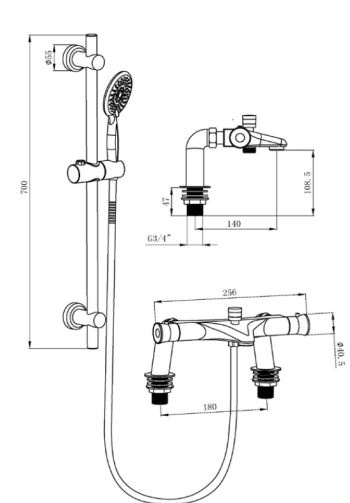

PLUMB ESSENTIALS THERMOSTATIC BATH SHOWER MIXER RISER KIT TIS0007

P9-11

FOR ALL CONCEALED KITS SEE VALVE & COMPONENT DRAWINGS SEPARATELY

SPECIFICATIONS