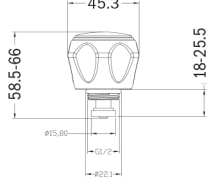

## PLUMB ESSENTIAL P29

PLUMB ESSENTIAL MONO MIXER TAP  
TIS5054

PLUMB ESSENTIAL 1/2" CROSS HEAD REVIVERS TIS5032

PLUMB ESSENTIAL BATH SHOWER MIXER TAP TIS5055

PLUMB ESSENTIAL 1/2" CONTRACT REVIVERS TIS5033