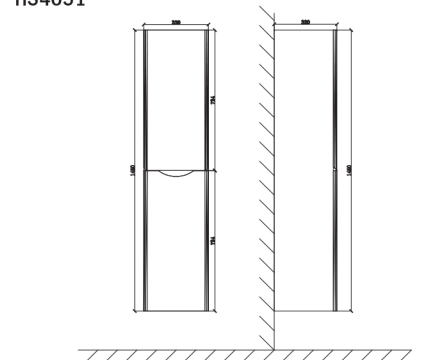

**NAPLES SMILE WHITE TALL BOY
TIS4051**