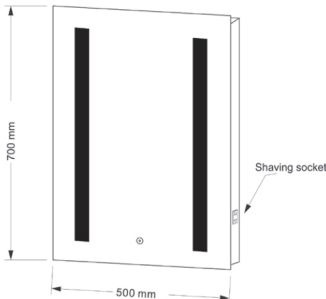

NIALL TWIN VERTICAL STRIP LED TOUCH MIRROR
TIS3002