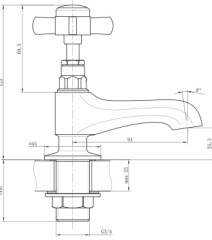

## TENBY P24

TENBY CROSS TRADITIONAL  
CROSS BASIN TAPS  
TIS5011

TENBY CROSS TRADITIONAL  
CROSS BATH TAPS  
TIS5012

TENBY CROSS TRADITIONAL  
CROSS BASIN MIXER  
TIS5013

TENBY LEVER TRADITIONAL CERAMIC  
LEVEL BASIN TAPS  
TIS5025