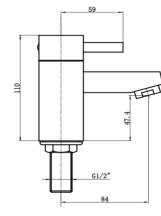

## NEWPORT - P23

NEWPORT SQUARE MINI BASIN MONO  
TIS5020

NEWPORT SQUARE BATH TAPS  
TIS5024

NEWPORT SQUARE BASIN MONO  
TIS5021

NEWPORT SQUARE BATH FILLER  
TIS5022

NEWPORT SQUARE MINI BASIN MONO  
TIS5023