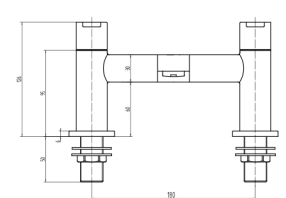

## PLUMB ESSENTIAL P29

PLUMB ESSENTIAL MONO MIXER TAP  
TIS5054

PLUMB ESSENTIAL 1/2" CROSS HEAD REVIVERS TIS5032

PLUMB ESSENTIAL BATH SHOWER MIXER TAP TIS5055

PLUMB ESSENTIAL 1/2" CONTRACT REVIVERS TIS5033