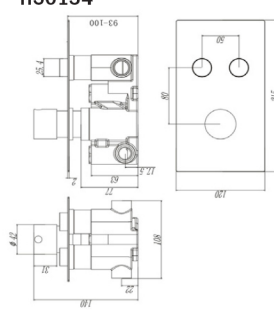

## P12 PUSH BUTTON FOR SHOWER KIT DRAWINGS SEE INDIVIDUAL COMPONENTS

SQUARE TWIN PUSH BUTTON  
CONCEALED OVERHEAD KIT  
TIS0137

SQUARE SINGLE PUSH BUTTON  
CONCEALED OVERHEAD KIT  
TIS0135

ROUND TWIN PUSH BUTTON  
CONCEALED OVERHEAD KIT  
TIS0134