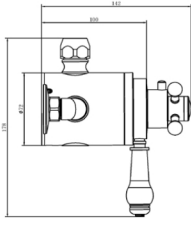

P15

CONCENTRIC DUAL CONTROL WRAS & TMV2

TENBY TRADITIONAL CROSS HEAD CERAMIC LEVER EXPOSED
TIS0019

TENBY CROSS HEAD CERAMIC LEVER CONCEALED
TIS0019C

CONWY ROUND EXPOSED
TIS0020
ROUND CONCEALED
TIS0020C

TENBY DUAL CONTROL EXPOSED
TIS0043