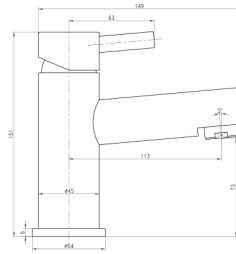

HARLECH P25

HARLECH MONO BASIN
MIXER TAP & WASTE
TIS5036