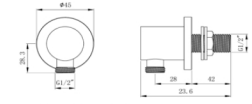

BRASS SHOWER WALL
OUTLET ELBOW
TIS0063 ROUND