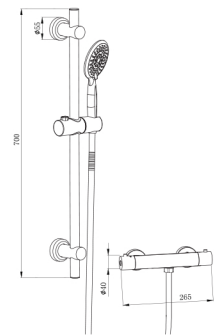

## P6

SNOWDON COOL TOUCH BAR VALVE & KIT TIS0129

CONWY CONCENTRIC DUAL CONTROL RISER KIT TIS0162

BALA LOW PRESSURE HIGH-FLOW RISER KIT TIS0163