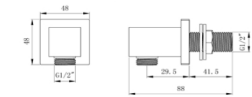

TIS0064 SQUARE