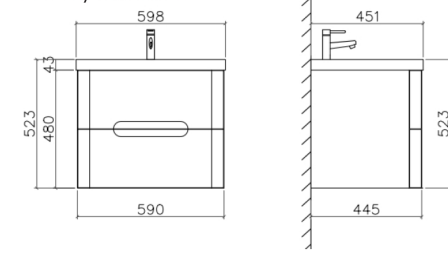

VENICE P38

**VENICE ROUNDED TWO DRAWER - WALL HUNG
TIS4013/TIS4034-G**