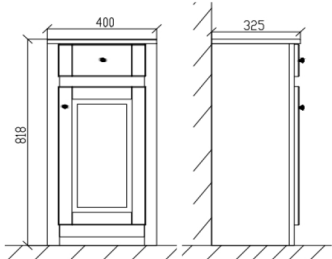

## TENBY P32/35

TENBY TRADITIONAL BELFAST VANITY UNIT & CERAMIC BASIN TIS4009 TIS4035 TIS4052

TENBY TRADITIONAL WC UNIT TIS4023 TIS4036 TIS4057

TENBY BATH PANEL TIS4040 TIS4042

TENBY SIDE CABINET TIS4022

TENBY TRADITIONAL BELFAST CLOAKROOM VANITY UNIT TIS4048