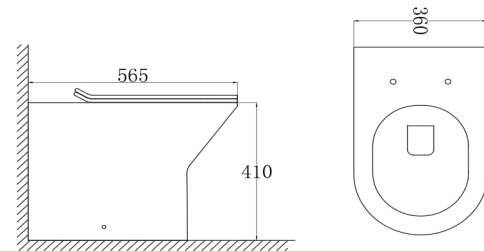

## TOILETS P42/44

FERRARA RIMLESS CLOSE COUPLED D SHAPE  
TIS6010

FERRARA RIMLESS COMFORT HEIGHT D SHAPE  
TIS6014

FERRARA RIMLESS BTW D SHAPE  
TIS6012

TARANTO RIMLESS CLOSE COUPLED SQUARE  
TIS6011

TARANTO RIMLESS BTW SQUARE  
TIS6013