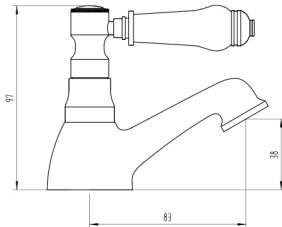

TENBY LEVER TRADITIONAL CERAMIC
LEVEL BATH TAPS
TIS5026