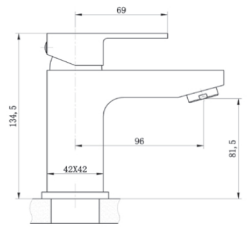

RAGLAN MODERN SQUARE BASIN MIXER
TIS5005