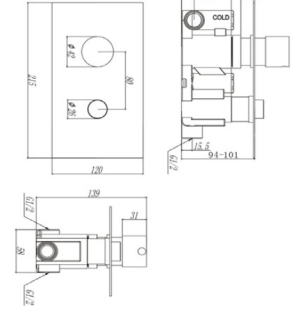

ROUND SINGLE PUSH BUTTON
CONCEALED OVERHEAD KIT
TIS0136