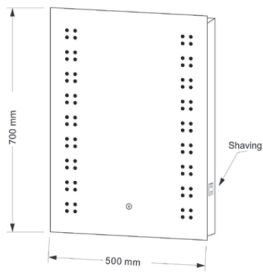

CÍAN TWIN VERTICAL SPOTS LED TOUCH MIRROR
TIS3001