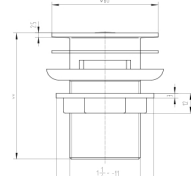

TIS0151

CLICK CLACK BASIN WASTE

TIS5060 SLOTTED