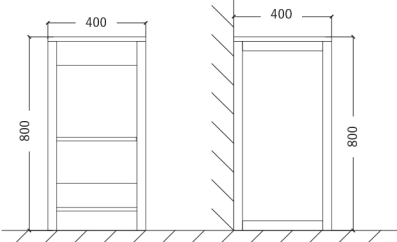

**TURIN SIDE CABINET
TIS4055 TIS4021**