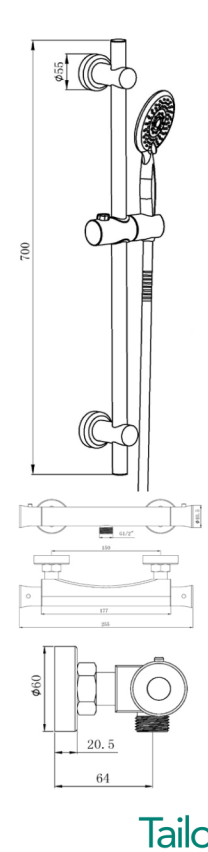

## P6

SNOWDON COOL TOUCH BAR VALVE & KIT TIS0129

CONWY CONCENTRIC DUAL CONTROL RISER KIT TIS0162

BALA LOW PRESSURE HIGH-FLOW RISER KIT TIS0163

## PLUMB ESSENTIALS P7/8

PLUMB ESSENTIALS ROUND SHOWER KIT TIS0003

PLUMB ESSENTIALS SQUARE SHOWER KIT TIS0004

PLUMB ESSENTIALS BAR VALVE ROUND RISER KIT TIS0005

PLUMB ESSENTIALS SQUARE KIT TIS0126

PLUMB ESSENTIALS BAR VALVE SQUARE RISER KIT TIS0037

## P12 PUSH BUTTON FOR SHOWER KIT DRAWINGS SEE INDIVIDUAL COMPONENTS

SQUARE TWIN PUSH BUTTON  
CONCEALED OVERHEAD KIT  
TIS0137

SQUARE SINGLE PUSH BUTTON  
CONCEALED OVERHEAD KIT  
TIS0135

ROUND TWIN PUSH BUTTON  
CONCEALED OVERHEAD KIT  
TIS0134