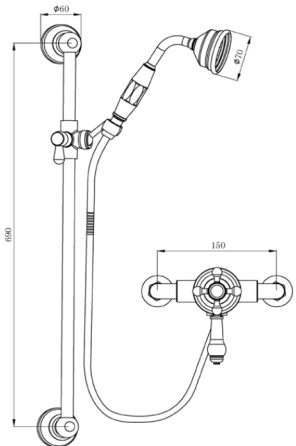

## TENBY P4

TENBY TRADITIONAL DUAL CONTROL SHOWER KIT TIS0018

TENBY TRADITIONAL DUAL LEVER SHOWER KIT TIS0161

TENBY TRADITIONAL RISER SHOWER KIT TIS0040