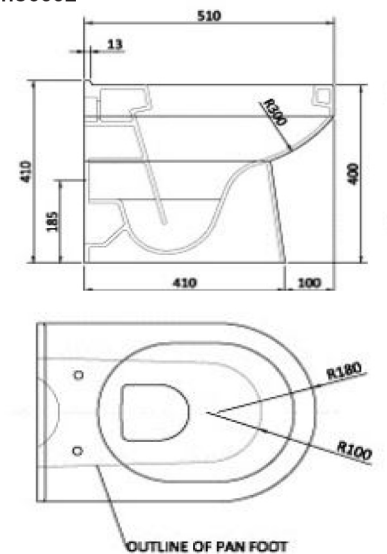

SEINA CLOSE COUPLED SQUARE  
TIS6003

SEINA TAILORED BASIN & PEDESTAL  
TIS6005

FLORENCE CLOSE COUPLED D SHAPE  
TIS6001

SEINA BTW SQUARE  
TIS6004

PLUMB ESSENTIALS BTW PAN  
TIS6025

FLORENCE D SHAPE BTW PAN  
TIS6002