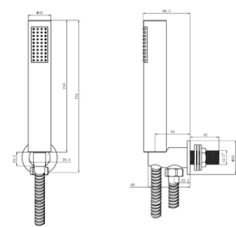

SQUARE SINGLE MODE SHOWER HANDSET
TIS0120