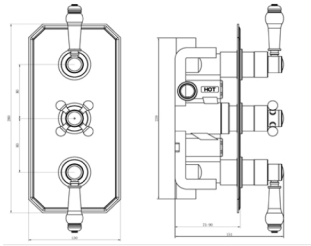

TENBY TRADITIONAL WALL
OUTLET HANDSET KIT
TIS0114