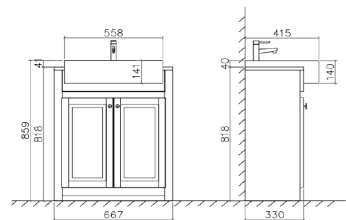

TENBY P32/35

TENBY TRADITIONAL BELFAST VANITY UNIT & CERAMIC BASIN TIS4009 TIS4035 TIS4052