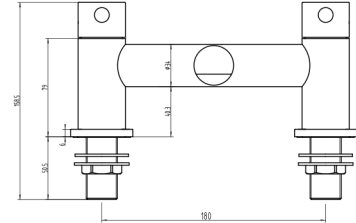

## HARLECH P25

HARLECH MONO BASIN  
MIXER TAP & WASTE  
TIS5036

HARLECH BATH  
SHOWER MIXER  
TIS5037

HARLECH BATH  
FILLER  
TIS5050