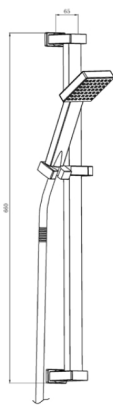

## P12 PUSH BUTTON FOR SHOWER KIT DRAWINGS SEE INDIVIDUAL COMPONENTS

SQUARE TWIN PUSH BUTTON  
CONCEALED OVERHEAD KIT  
TIS0137

SQUARE SINGLE PUSH BUTTON  
CONCEALED OVERHEAD KIT  
TIS0135

ROUND TWIN PUSH BUTTON  
CONCEALED OVERHEAD KIT  
TIS0134

## P15 THERMOSTATIC BAR MIXER VALVE

TIS0033

TIS0034

THERMOSTATIC BATH  
FILLER WITH LEGS  
TIS0065

LOW PRESSURE  
HIGH FLOW SHOWER  
BAR VALVE  
TIS0038

TIS0101

**P15**

**CONCENTRIC DUAL CONTROL WRAS & TMV2**

TENBY TRADITIONAL CROSS HEAD CERAMIC LEVER EXPOSED  
TIS0019

TENBY CROSS HEAD CERAMIC LEVER CONCEALED  
TIS0019C

CONWY ROUND EXPOSED  
TIS0020  
ROUND CONCEALED  
TIS0020C

TENBY DUAL CONTROL EXPOSED  
TIS0043

**P16**

RETRO FIT RISER 3 FUNCTION SHOWER KIT  
TIS0060

SQUARE RISER SHOWER KIT  
TIS0103

3 MODE CHROME SHOWER HANDSET  
TIS0092

**P16**

**BIDET KITS**

THERMOSTATIC DOUCHE BIDET KIT  
TIS0042