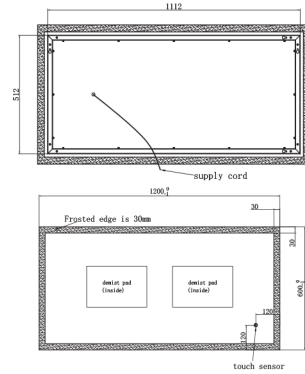

**NIALL TWIN VERTICAL STRIP LED TOUCH MIRROR**  
TIS3002

**JEMIMA SINGLE DOOR LED MIRROR CABINET**  
TIS3040

**ALFIE SQUARE MIRROR LED EDGE**  
TIS3037

**NIAMH SQUARE STRIP LED TOUCH MIRROR**  
TIS3036

**NOAH LED MIRROR**  
TIS3038