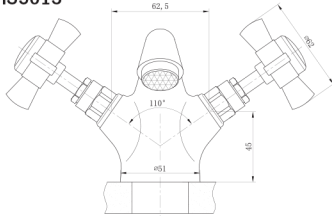

## TENBY P24

TENBY CROSS TRADITIONAL  
CROSS BASIN TAPS  
TIS5011

TENBY CROSS TRADITIONAL  
CROSS BATH TAPS  
TIS5012

TENBY CROSS TRADITIONAL  
CROSS BASIN MIXER  
TIS5013

TENBY LEVER TRADITIONAL CERAMIC  
LEVEL BASIN TAPS  
TIS5025