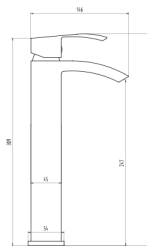

## BRECON P28

BRECON MODERN CURVE  
BATH SHOWER MIXER  
TIS5007

BRECON MODERN  
CURVE BASIN MONO  
TIS5008

BRECON MODERN CURVE  
BATH FILLER  
TIS5009

BRECON FREESTANDING MONO  
MIXER TAP & WASTE  
TIS5059