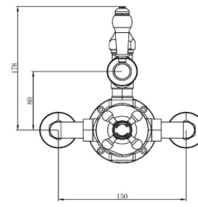

P15

CONCENTRIC DUAL CONTROL WRAS & TMV2

TENBY TRADITIONAL CROSS HEAD CERAMIC LEVER EXPOSED
TIS0019

TENBY CROSS HEAD CERAMIC LEVER CONCEALED
TIS0019C

CONWY ROUND EXPOSED
TIS0020
ROUND CONCEALED
TIS0020C

TENBY DUAL CONTROL EXPOSED
TIS0043