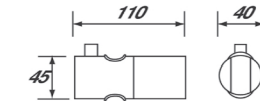

HEIGHT ADJUSTER
TIS0112