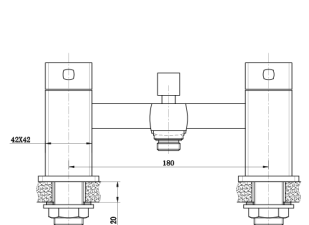

NEWPORT SQUARE BATH
SHOWER MIXER
TIS5019