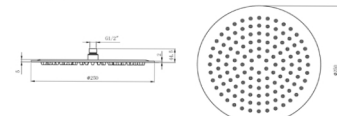

TIS0030

TIS0031

TENBY TRADITIONAL VICTORIAN CONCEALED

TIS0066

TIS0093

200MM RUB CLEAN SHOWER HEADS  
TIS0070

250MM SLIMLINE SS SHOWER HEADS  
TIS0100

TIS0071