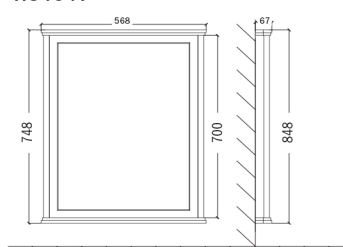

NIAMH PVC MIRROR FRAME TIS4047