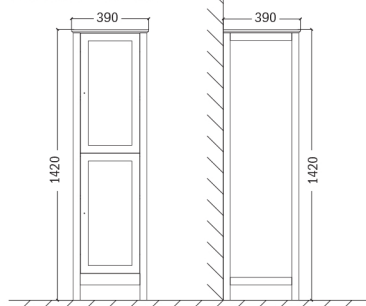

**TURIN WC CABINET  
TIS4054 TIS 4020**

**TURIN SIDE CABINET  
TIS4055 TIS4021**

**TURIN TALL BOY WITH TOWEL SHELF  
TIS4059 TIS4019**

**TURIN TALL BOY 2 DOOR  
TIS4058 TIS4018**

**TURIN CLOAK ROOM VANITY UNIT  
TIS4038 TIS4039**