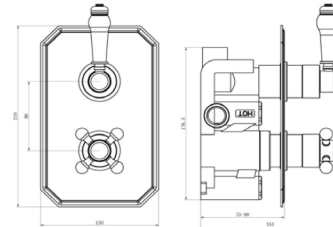

TIS0030

TIS0031

TENBY TRADITIONAL VICTORIAN CONCEALED

TIS0066

TIS0093

200MM RUB CLEAN SHOWER HEADS  
TIS0070

250MM SLIMLINE SS SHOWER HEADS  
TIS0100

TIS0071