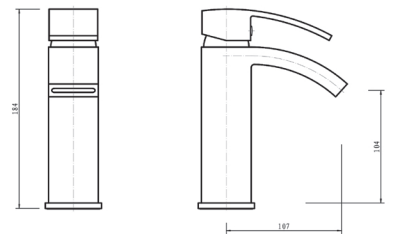

BRECON FREESTANDING MONO
MIXER TAP & WASTE
TIS5059

BRECON MODERN CURVE TALL
BASIN MONO
TIS5038