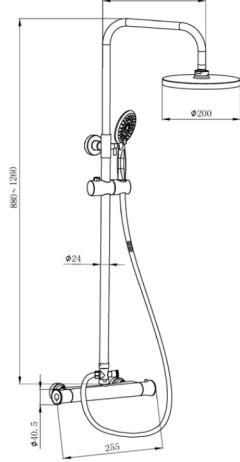

PLUMB ESSENTIALS P7/8

PLUMB ESSENTIALS ROUND SHOWER KIT TIS0003