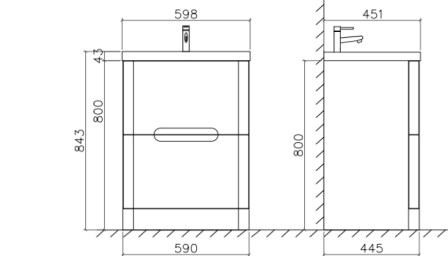

**VENICE ROUNDED TWO DRAWER - FLOOR STANDING
TIS4014/TIS4033-G**