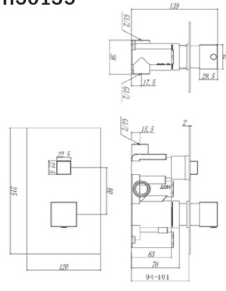

## P12 PUSH BUTTON FOR SHOWER KIT DRAWINGS SEE INDIVIDUAL COMPONENTS

SQUARE TWIN PUSH BUTTON  
CONCEALED OVERHEAD KIT  
TIS0137

SQUARE SINGLE PUSH BUTTON  
CONCEALED OVERHEAD KIT  
TIS0135

ROUND TWIN PUSH BUTTON  
CONCEALED OVERHEAD KIT  
TIS0134