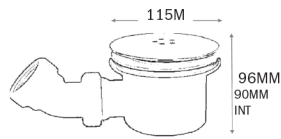

## P18

BATH FILLER, SPRUNG WASTE & OVERFLOW  
TIS0150

TIS0151

CLICK CLACK BASIN WASTE

TIS5060 SLOTTED

TIS5061 UNSLOTTED

90MM HIGH FLOW  
SHOWER WASTE  
TIS0138