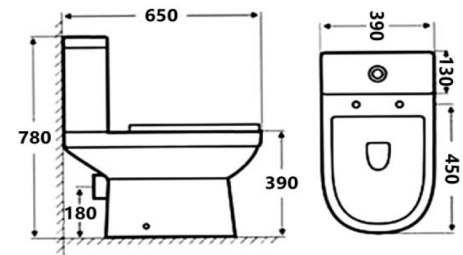

## TOILETS P42/44

FERRARA RIMLESS CLOSE COUPLED D SHAPE  
TIS6010

FERRARA RIMLESS COMFORT HEIGHT D SHAPE  
TIS6014

FERRARA RIMLESS BTW D SHAPE  
TIS6012

TARANTO RIMLESS CLOSE COUPLED SQUARE  
TIS6011

TARANTO RIMLESS BTW SQUARE  
TIS6013

SEINA CLOSE COUPLED SQUARE  
TIS6003

SEINA TAILORED BASIN & PEDESTAL  
TIS6005

FLORENCE CLOSE COUPLED D SHAPE  
TIS6001

SEINA BTW SQUARE  
TIS6004

PLUMB ESSENTIALS BTW PAN  
TIS6025

FLORENCE D SHAPE BTW PAN  
TIS6002