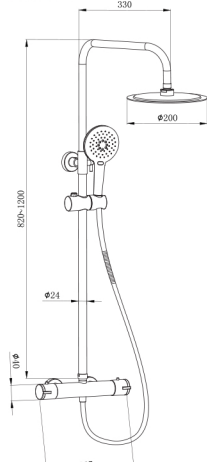

MENAI PREMIUM ROUND SHOWER KIT TIS0002