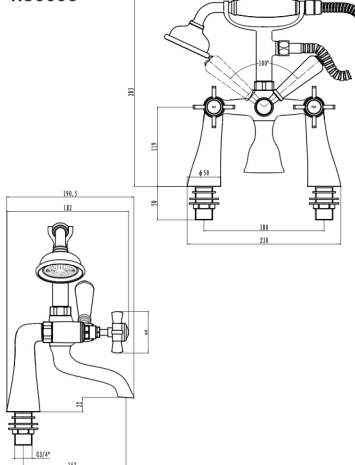

TENBY BATH SHOWER MIXER
TIS5053