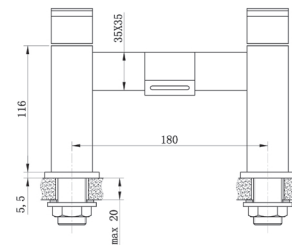

## BRECON P28

BRECON MODERN CURVE  
BATH SHOWER MIXER  
TIS5007

BRECON MODERN  
CURVE BASIN MONO  
TIS5008

BRECON MODERN CURVE  
BATH FILLER  
TIS5009

BRECON FREESTANDING MONO  
MIXER TAP & WASTE  
TIS5059