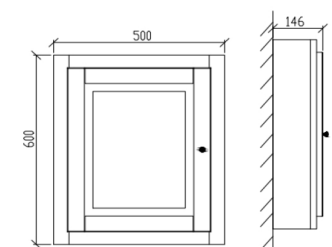

TENBY TRADITIONAL MIRROR CABINET TIS4024