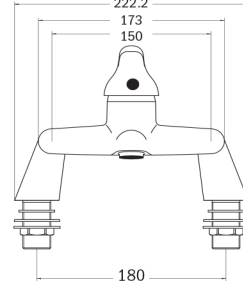

PLUMB ESSENTIAL BATH FILLER TAP TIS5056