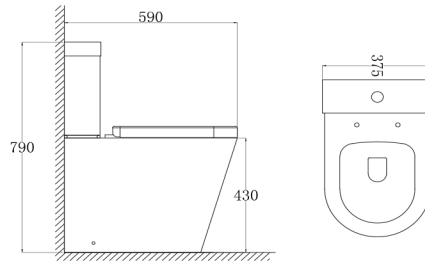

FERRARA RIMLESS COMFORT HEIGHT D SHAPE
TIS6014