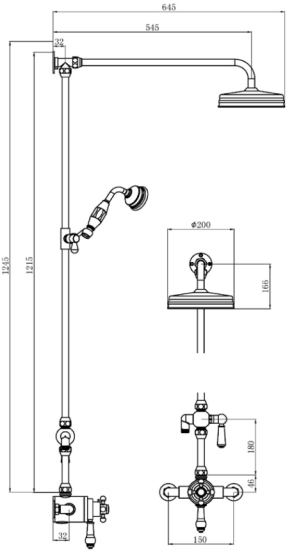

## TENBY P4

TENBY TRADITIONAL DUAL CONTROL SHOWER KIT TIS0018

TENBY TRADITIONAL DUAL LEVER SHOWER KIT TIS0161

TENBY TRADITIONAL RISER SHOWER KIT TIS0040