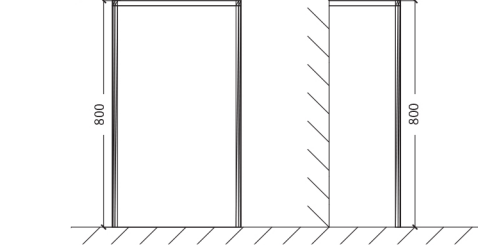

**VENICE P38**

**VENICE ROUNDED TWO DRAWER - WALL HUNG  
TIS4013/TIS4034-G**

**VENICE ROUNDED TWO DRAWER - FLOOR STANDING  
TIS4014/TIS4033-G**

**VENICE WHITE ROUNDED TALL BOY  
TIS4050**

**VENICE WHITE WC UNIT  
TIS4028**