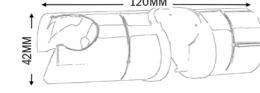

## P19

WALL OUTLET ARMS  
TIS0068 ROUND

TIS0069 SQUARE

CEILING OUTLET ARMS

TIS0061 ROUND

TIS0062 SQUARE

SHOWER VALVE BASKET CADDY  
TIS0109

RETRO FIT HEIGHT ADJUSTER  
TIS0111