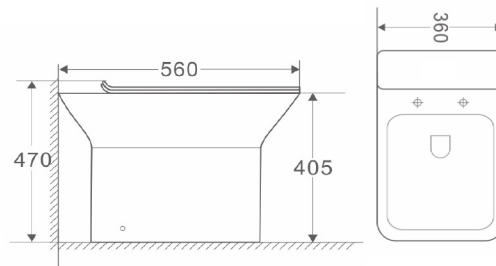

## TOILETS P42/44

FERRARA RIMLESS CLOSE COUPLED D SHAPE  
TIS6010

FERRARA RIMLESS COMFORT HEIGHT D SHAPE  
TIS6014

FERRARA RIMLESS BTW D SHAPE  
TIS6012

TARANTO RIMLESS CLOSE COUPLED SQUARE  
TIS6011

TARANTO RIMLESS BTW SQUARE  
TIS6013