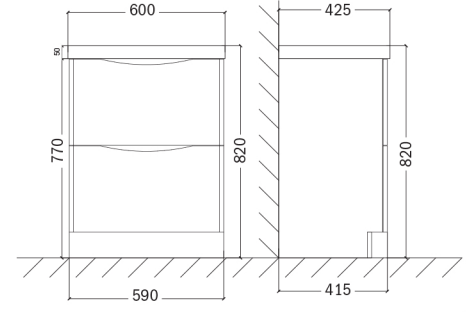

**ORCA P43**

**ORCA WHITE TWO DRAWER WITH  
BLACK HANDLES - WALL HUNG TIS4044**

**ORCA WHITE TWO DRAWER WITH  
BLACK HANDLES - FLOOR STANDING TIS4045**

**NAPLES P39**

**NAPLES SMILE TWO DRAWER - FLOOR STANDING  
TIS4012/TIS4012-G/TIS4060**