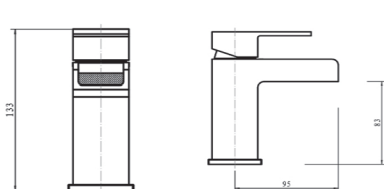

## CARDIFF - P22

CARDIFF SQUARE WATERFALL BATH  
SHOWER MIXER  
TIS5001

CARDIFF SQUARE WATERFALL  
BATH FILLER  
TIS5003

CARDIFF SQUARE WATERFALL  
MINI MONO BASIN MIXER  
TIS5002

CARDIFF SQUARE WATERFALL  
MONO BASIN MIXER  
TIS5035