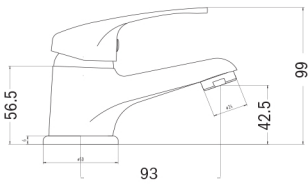

## PLUMB ESSENTIAL P29

PLUMB ESSENTIAL MONO MIXER TAP  
TIS5054

PLUMB ESSENTIAL 1/2" CROSS HEAD REVIVERS TIS5032

PLUMB ESSENTIAL BATH SHOWER MIXER TAP TIS5055

PLUMB ESSENTIAL 1/2" CONTRACT REVIVERS TIS5033