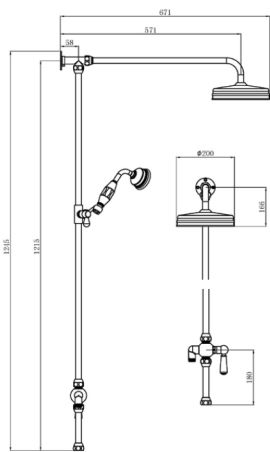

## TENBY P4

TENBY TRADITIONAL DUAL CONTROL SHOWER KIT TIS0018

TENBY TRADITIONAL DUAL LEVER SHOWER KIT TIS0161

TENBY TRADITIONAL RISER SHOWER KIT TIS0040