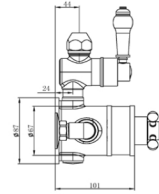

P15

CONCENTRIC DUAL CONTROL WRAS & TMV2

TENBY TRADITIONAL CROSS HEAD CERAMIC LEVER EXPOSED
TIS0019

TENBY CROSS HEAD CERAMIC LEVER CONCEALED
TIS0019C

CONWY ROUND EXPOSED
TIS0020
ROUND CONCEALED
TIS0020C

TENBY DUAL CONTROL EXPOSED
TIS0043