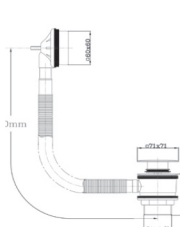

SQUARE BATH OVERFLOW & WASTE
TIS0154