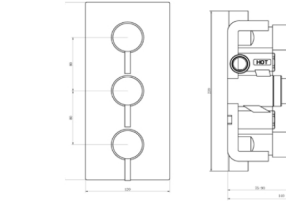

P12 PUSH BUTTON FOR SHOWER KIT DRAWINGS SEE INDIVIDUAL COMPONENTS

SQUARE TWIN PUSH BUTTON
CONCEALED OVERHEAD KIT
TIS0137

SQUARE SINGLE PUSH BUTTON
CONCEALED OVERHEAD KIT
TIS0135

ROUND TWIN PUSH BUTTON
CONCEALED OVERHEAD KIT
TIS0134

ROUND SINGLE PUSH BUTTON
CONCEALED OVERHEAD KIT
TIS0136

P13 THERMOSTATIC CONCEALED SHOWER KITS

TENBY TRADITIONAL TWIN OUTLET 3 HANDLE
OVERHEAD RISER RAIL KIT
TIS0093

TENBY TRADITIONAL WALL
OUTLET HANDSET KIT
TIS0114

TIS0041

TENBY TRADITIONAL SINGLE
OUTLET OVERHEAD KIT
TIS0066

TIS0068

TIS0088

P15 THERMOSTATIC BAR MIXER VALVE

TIS0033

TIS0034

THERMOSTATIC BATH
FILLER WITH LEGS
TIS0065

LOW PRESSURE
HIGH FLOW SHOWER
BAR VALVE
TIS0038

P14 THERMOSTATIC SHOWER VALVES

SINGLE, TWIN & TRIPLE OUTLET CONCEALED THERMOSTATIC SHOWER VALVES

TIS0021

TIS0022

TIS0025

TIS0024

TIS0027

TIS0028

TIS0030

TIS0031

TENBY TRADITIONAL VICTORIAN CONCEALED

TIS0066

TIS0093

200MM RUB CLEAN SHOWER HEADS
TIS0070

250MM SLIMLINE SS SHOWER HEADS
TIS0100

TIS0071

TIS0101