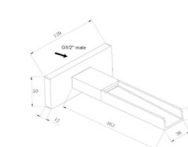

MODERN BATH WATERFALL SPOUT
TIS0086