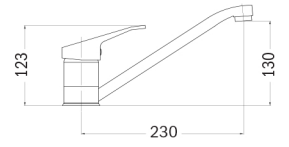

MILFORD 35MM KITCHEN TAP TIS5031