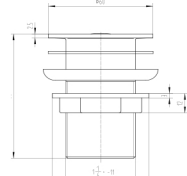

TIS5061 UNSLOTTED