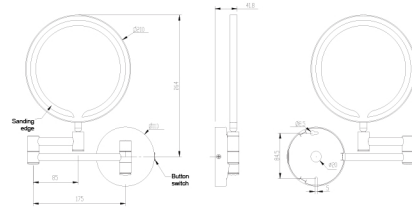

PENNY ORCA ROUND LED MAKE UP MIRROR
TIS3045/TIS3046