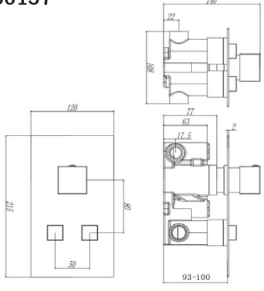

## P12 PUSH BUTTON FOR SHOWER KIT DRAWINGS SEE INDIVIDUAL COMPONENTS

SQUARE TWIN PUSH BUTTON  
CONCEALED OVERHEAD KIT  
TIS0137

SQUARE SINGLE PUSH BUTTON  
CONCEALED OVERHEAD KIT  
TIS0135

ROUND TWIN PUSH BUTTON  
CONCEALED OVERHEAD KIT  
TIS0134