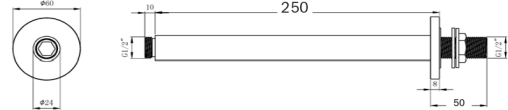

## P19

WALL OUTLET ARMS  
TIS0068 ROUND

TIS0069 SQUARE

CEILING OUTLET ARMS

TIS0061 ROUND

TIS0062 SQUARE

SHOWER VALVE BASKET CADDY  
TIS0109

RETRO FIT HEIGHT ADJUSTER  
TIS0111