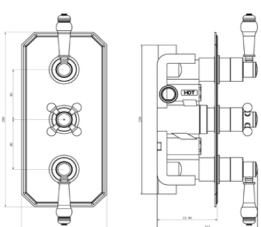

TIS0030

TIS0031

TENBY TRADITIONAL VICTORIAN CONCEALED

TIS0066

TIS0093

200MM RUB CLEAN SHOWER HEADS  
TIS0070

250MM SLIMLINE SS SHOWER HEADS  
TIS0100

TIS0071