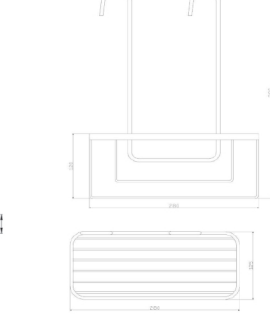

## P19

WALL OUTLET ARMS  
TIS0068 ROUND

TIS0069 SQUARE

CEILING OUTLET ARMS

TIS0061 ROUND

TIS0062 SQUARE

SHOWER VALVE BASKET CADDY  
TIS0109

RETRO FIT HEIGHT ADJUSTER  
TIS0111