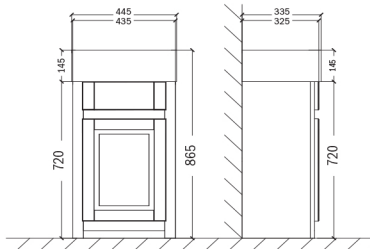

## TENBY P32/35

TENBY TRADITIONAL BELFAST VANITY UNIT & CERAMIC BASIN TIS4009 TIS4035 TIS4052

TENBY TRADITIONAL WC UNIT TIS4023 TIS4036 TIS4057

TENBY BATH PANEL TIS4040 TIS4042

TENBY SIDE CABINET TIS4022

TENBY TRADITIONAL BELFAST CLOAKROOM VANITY UNIT TIS4048