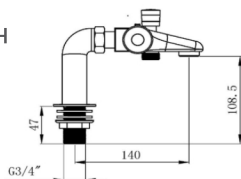

## P15 THERMOSTATIC BAR MIXER VALVE

TIS0033

TIS0034

THERMOSTATIC BATH  
FILLER WITH LEGS  
TIS0065

LOW PRESSURE  
HIGH FLOW SHOWER  
BAR VALVE  
TIS0038