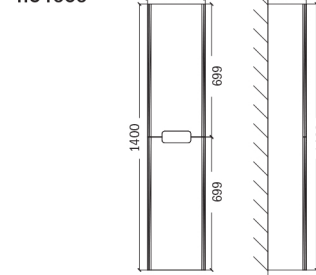

**VENICE P38**

**VENICE ROUNDED TWO DRAWER - WALL HUNG  
TIS4013/TIS4034-G**

**VENICE ROUNDED TWO DRAWER - FLOOR STANDING  
TIS4014/TIS4033-G**

**VENICE WHITE ROUNDED TALL BOY  
TIS4050**

**VENICE WHITE WC UNIT  
TIS4028**