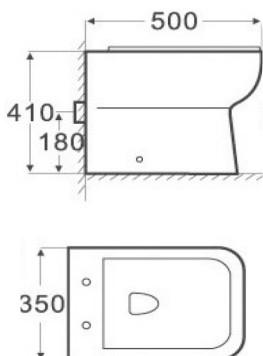

SEINA CLOSE COUPLED SQUARE  
TIS6003

SEINA TAILORED BASIN & PEDESTAL  
TIS6005

FLORENCE CLOSE COUPLED D SHAPE  
TIS6001

SEINA BTW SQUARE  
TIS6004

PLUMB ESSENTIALS BTW PAN  
TIS6025

FLORENCE D SHAPE BTW PAN  
TIS6002