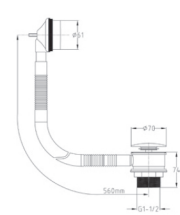

ROUND BATH POP UP WASTE & OVERFLOW
TIS0152