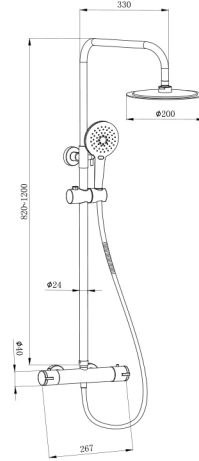

## P6

SNOWDON COOL TOUCH BAR VALVE & KIT TIS0129

CONWY CONCENTRIC DUAL CONTROL RISER KIT TIS0162

BALA LOW PRESSURE HIGH-FLOW RISER KIT TIS0163