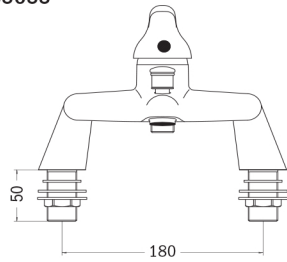

## PLUMB ESSENTIAL P29

PLUMB ESSENTIAL MONO MIXER TAP  
TIS5054

PLUMB ESSENTIAL 1/2" CROSS HEAD REVIVERS TIS5032

PLUMB ESSENTIAL BATH SHOWER MIXER TAP TIS5055

PLUMB ESSENTIAL 1/2" CONTRACT REVIVERS TIS5033