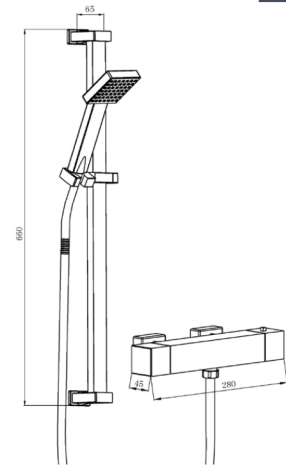

## PLUMB ESSENTIALS P7/8

PLUMB ESSENTIALS ROUND SHOWER KIT TIS0003

PLUMB ESSENTIALS SQUARE SHOWER KIT TIS0004

PLUMB ESSENTIALS BAR VALVE ROUND RISER KIT TIS0005

PLUMB ESSENTIALS SQUARE KIT TIS0126

PLUMB ESSENTIALS BAR VALVE SQUARE RISER KIT TIS0037