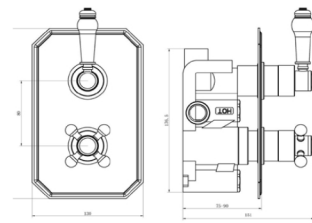

TENBY TRADITIONAL SINGLE
OUTLET OVERHEAD KIT
TIS0066