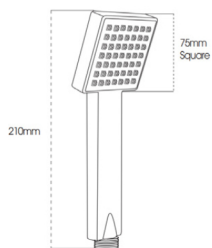

SQUARE SINGLE MODE SHOWER HANDSET
TIS0120