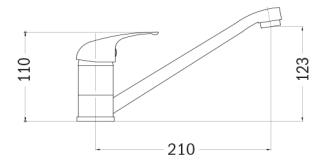

MILFORD P30

MILFORD 40MM KITCHEN TAP TIS5030