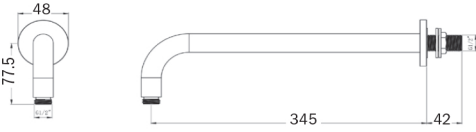

P19

WALL OUTLET ARMS
TIS0068 ROUND