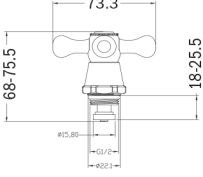

## PLUMB ESSENTIAL P29

PLUMB ESSENTIAL MONO MIXER TAP  
TIS5054

PLUMB ESSENTIAL 1/2" CROSS HEAD REVIVERS TIS5032

PLUMB ESSENTIAL BATH SHOWER MIXER TAP TIS5055

PLUMB ESSENTIAL 1/2" CONTRACT REVIVERS TIS5033