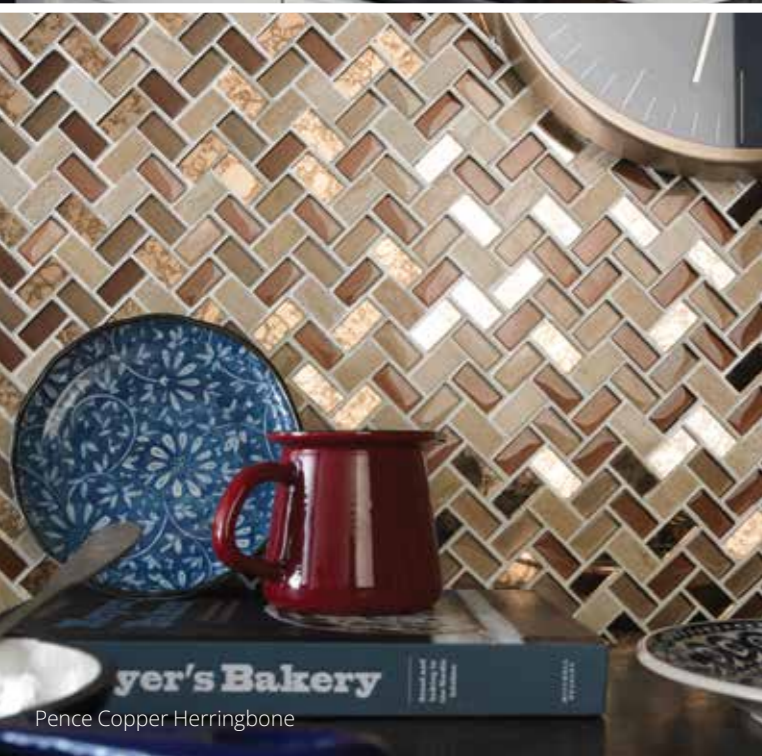

SPECIFICATION - Please order in full box quantities

Name	Horizon	Electro	Salvador	Lumiere	Dusk	Pence
Size	300 x 300 mm	300 x 300 mm	300 x 300 mm	300 x 305 mm	270 x 290 mm	270 x 290 mm
Material	Glass	Glass	Glass	Glass	Glass	Glass & Stone
Thickness	8 mm	8 mm	8 mm	5 mm	8.3 mm	9 mm
Indoor Walls	Yes	Yes	Yes	Yes	Yes	Yes
Indoor Floors	No	No	No	No	No	No
Outdoors	No	No	No	No	No	No
Box Quantity	10	10	10	15	10	10
Pieces Per Pallet	540	540	540	810	540	540
Pieces Per m²	11.12	11.11	11.11	10.93	12.77	12.77
Tile Weight	1.74 kg	1.38 kg	1.5 kg	1.1 kg	1.4 kg	1.4 kg
Requires Sealing	Yes	No	Yes	No	No	Yes
Collection	Verona	Verona	Verona	Verona	Verona	Verona

Pence Copper Herringbone

Lumiere Bevel