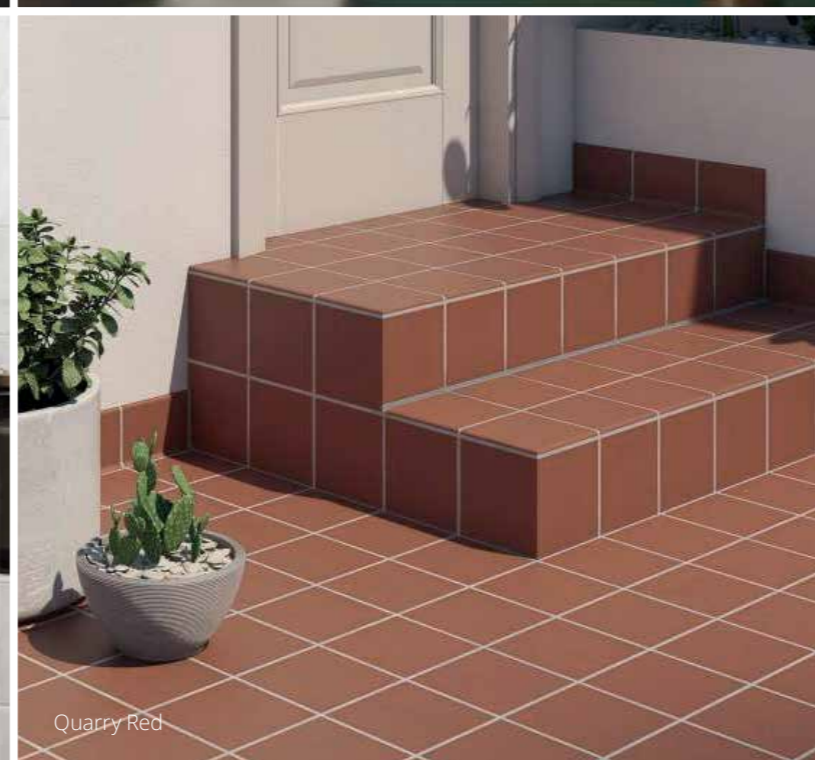

Flash Turquoise

Quarry Red

SPECIFICATION - Please order in full box quantities

Name	Hex	Flash	Quarry Red, Brown & Grey	Quarry Black
Size	175 x 202 mm	130 x 130 mm	150 x 150 mm	150 x 150 mm
Material	Porcelain	Ceramic	Quarry	Quarry
Thickness	8.2 mm	8 mm	12 mm	12 mm
Indoor Walls	Yes	Yes	Yes	Yes
Indoor Floors	Yes	No	Yes	Yes
Outdoors	No	No	Yes	Yes
Box Quantity	37	38	22	23
Pieces Per Pallet	1776	4332	1564	1496
Pieces Per m²	37	59.17	44.44	44.44
Tile Weight	0.50 kg	0.21 kg	0.61 kg	0.6 kg
Rectified	No	No	No	No
Requires Sealing	No	No	No	No
PEI Rating	3	N/A	N/A	N/A
Slip Rating	BS7976-2	N/A	EN 16165: > 45 PVT	EN 16165: > 45 PVT
Collection	Compact	Compact	Compact	Compact