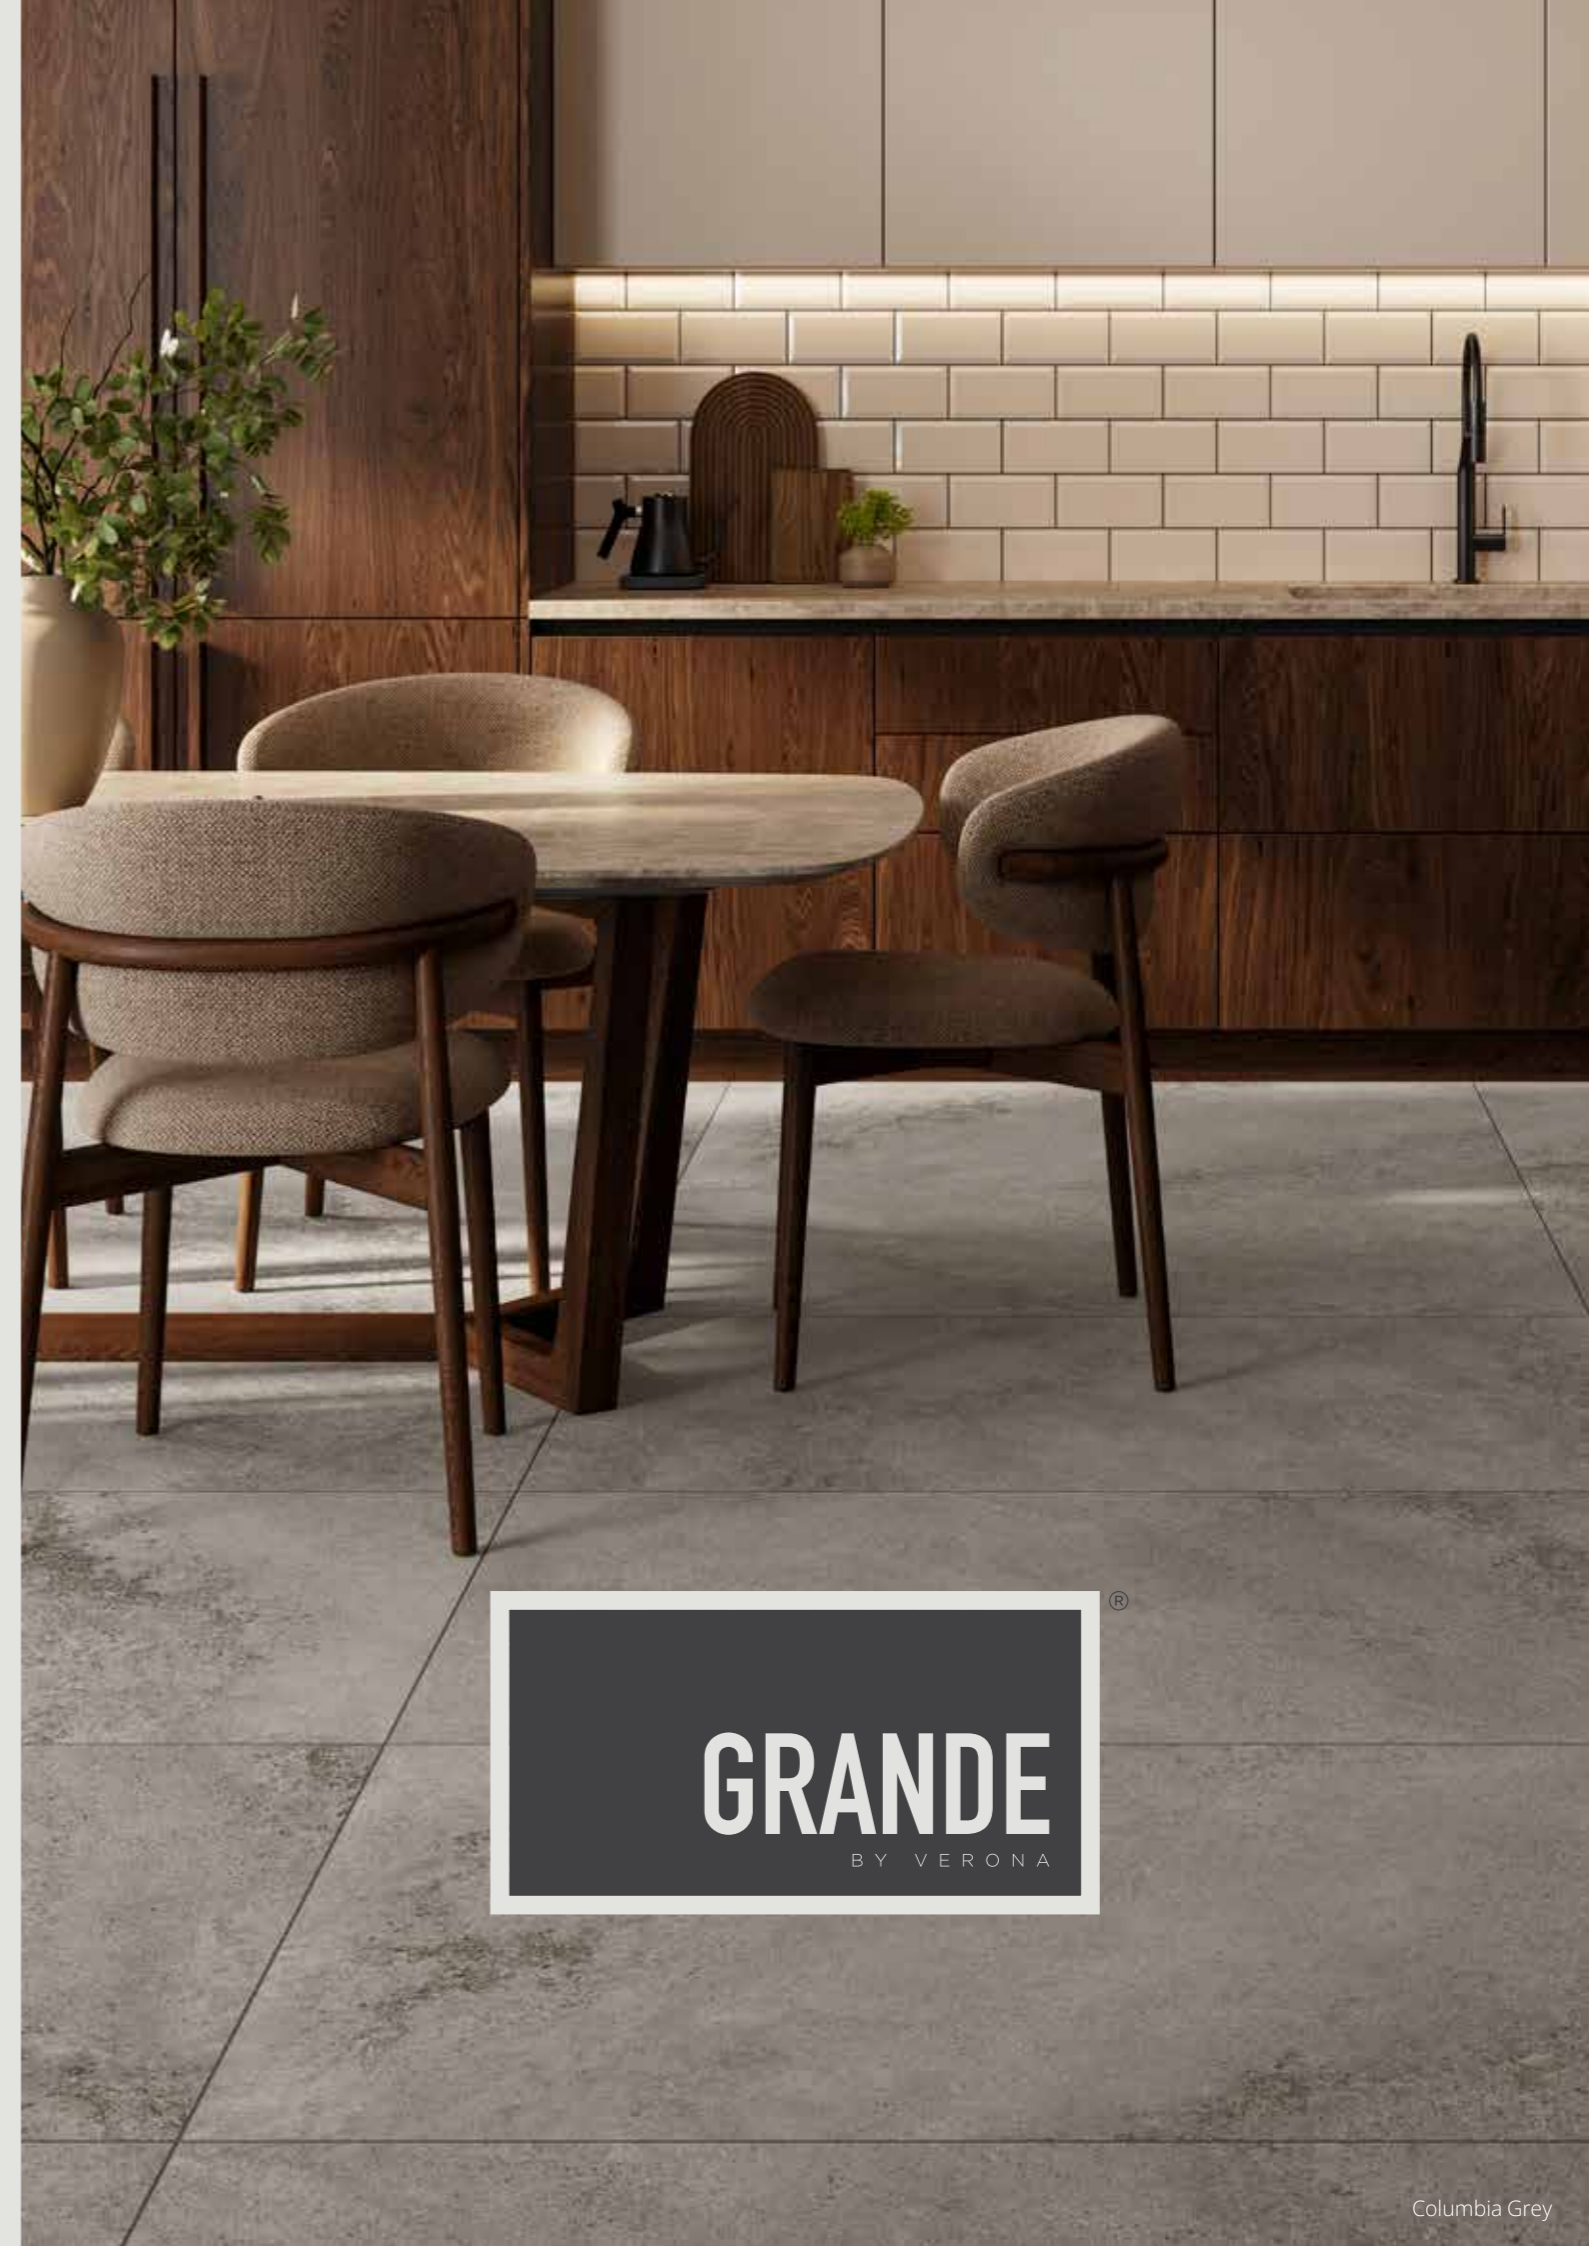

Grande Collection

Supersize your tiles with our range of large format porcelain. Minimal grout lines and maximum impact!

Frontera Silver & Bari White Mosaic

Hannah Matt

Earthsong Natural

GRANDE
BY VERONA

P12798 EARTHSONG NATURAL
MATT PORCELAIN | 600 X 1200 MM