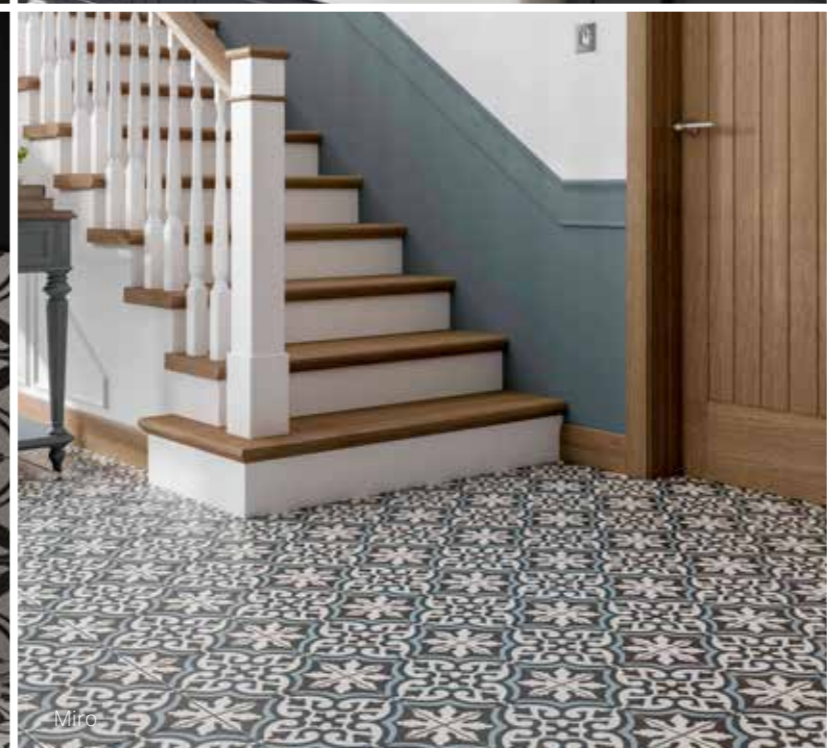

SPECIFICATION - Please order in full box quantities

Name	250 x 250 mm
Size	250 x 250 mm
Material	Vitrified Ceramic
Thickness	8.7 mm
Indoor Walls	Yes
Indoor Floors	Yes
Outdoors	No
Box Quantity	16
Pieces Per Pallet	704
Pieces Per m²	16
Tile Weight	1.17 kg
Rectified	No
Requires Sealing	No
PEI Rating	4
Slip Rating	R9
Collection	Statement