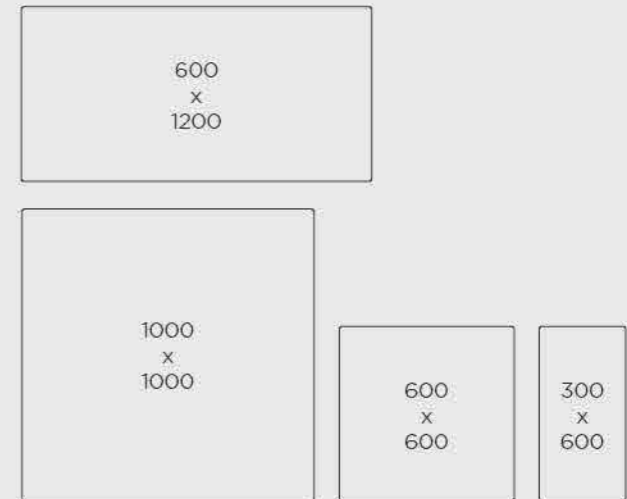

Size available (mm)

Code
P13506

Dimensions
1000x1000 x 11.5mm

Glazed Porcelain
Indoor Wall & Floor
Polished

Material Suitable Finish

Hannah

In a new extra large 1000x1000mm size, make a statement with Hannah! With the look and feel of natural marble, Hannah will elevate any space to feel like a haven of luxury. The premium polished, mirror-like surface gives the tiles a superior, high-end finish. Hannah is also available in 600x1200mm, 600x600mm and 300x600mm sizes, so there's something to suit every space.

Dimensions
 1000x1000 x 11.5mm

Code
 P13503

Glazed Porcelain
 Indoor Wall & Floor
 Polished

Material Suitable Finish

Size available (mm)

Kore Slate Grey

With a stunning onyx effect finish, Kore exudes contemporary glamour. In a new 1000x1000mm size, the minimal grout lines mean it's perfect for creating a luxurious, grand feel. Kore is also available in a 600x1200mm size, plus classic 300x600mm and 600x600mm sizes.