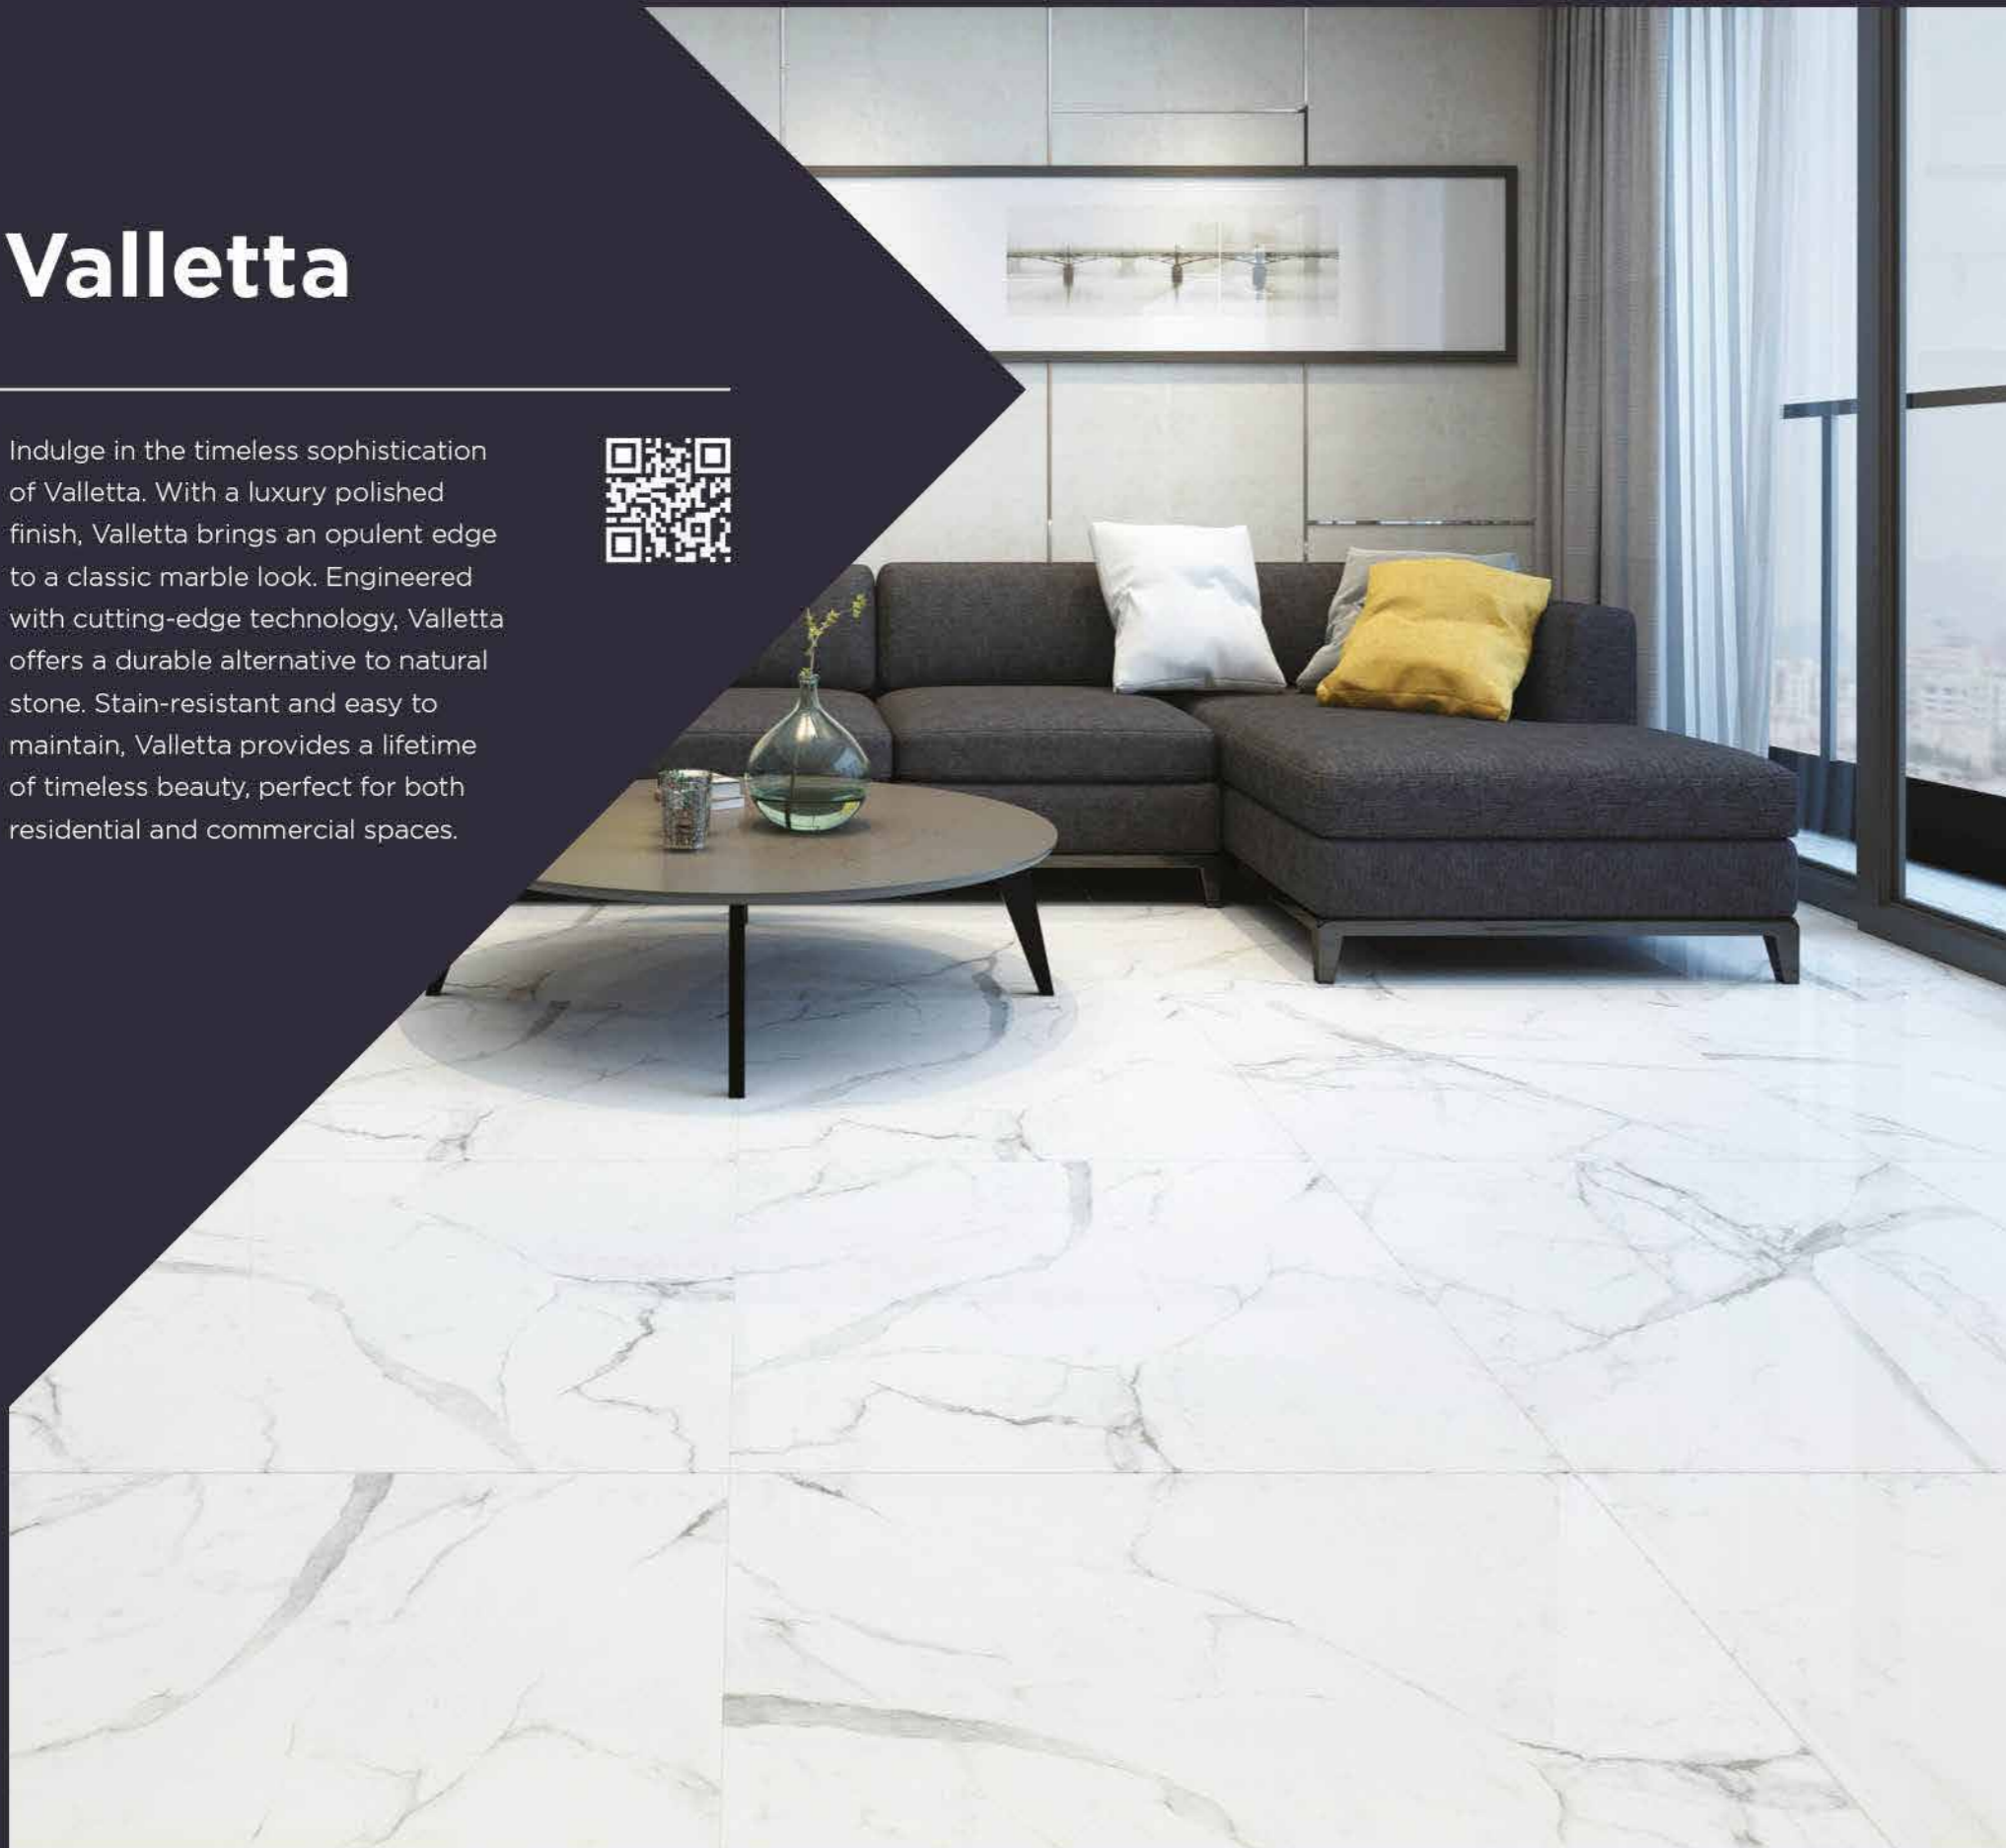

Valletta

Indulge in the timeless sophistication of Valletta. With a luxury polished finish, Valletta brings an opulent edge to a classic marble look. Engineered with cutting-edge technology, Valletta offers a durable alternative to natural stone. Stain-resistant and easy to maintain, Valletta provides a lifetime of timeless beauty, perfect for both residential and commercial spaces.

Size available (mm)

Dimensions
300x600 x 9.5mm
600x600 x 9.5mm

Code
P10610
P10609

Material Glazed Porcelain
Suitable Indoor Wall & Floor
Finish Polished

Material Glazed Porcelain
Suitable Indoor Wall & Floor
Finish Polished