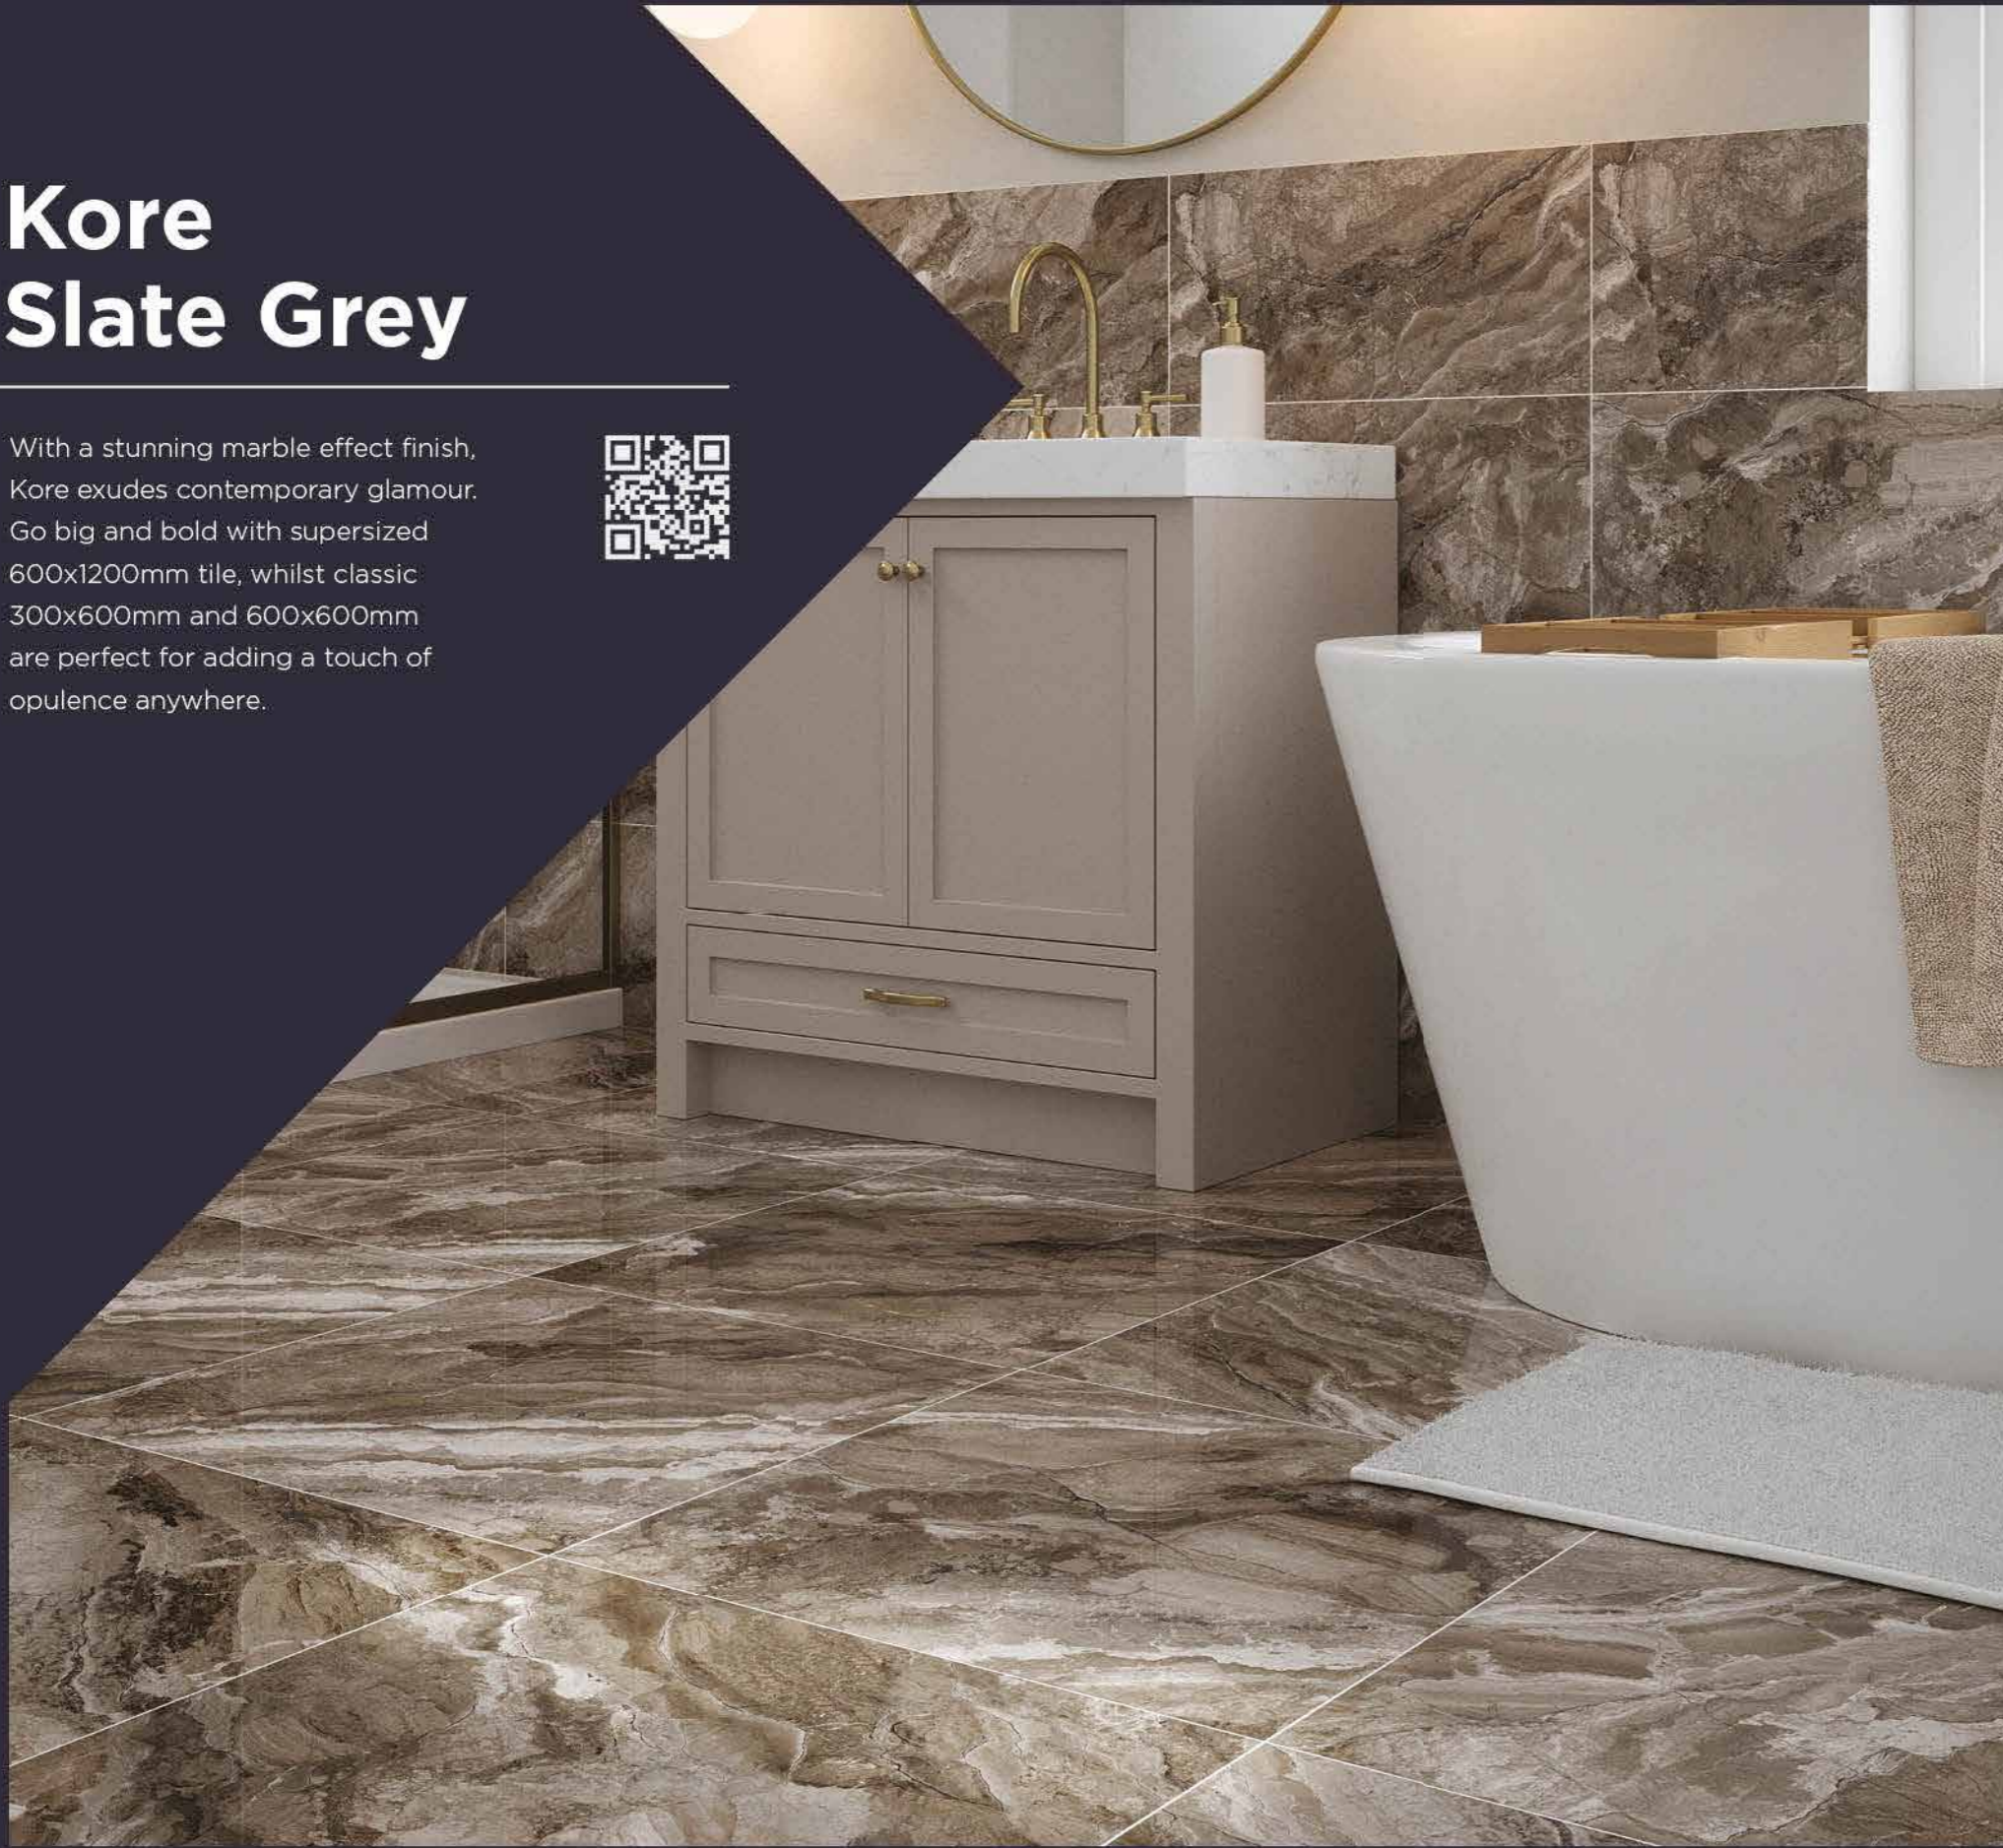

Kore Slate Grey

With a stunning marble effect finish, Kore exudes contemporary glamour. Go big and bold with supersized 600x1200mm tile, whilst classic 300x600mm and 600x600mm are perfect for adding a touch of opulence anywhere.