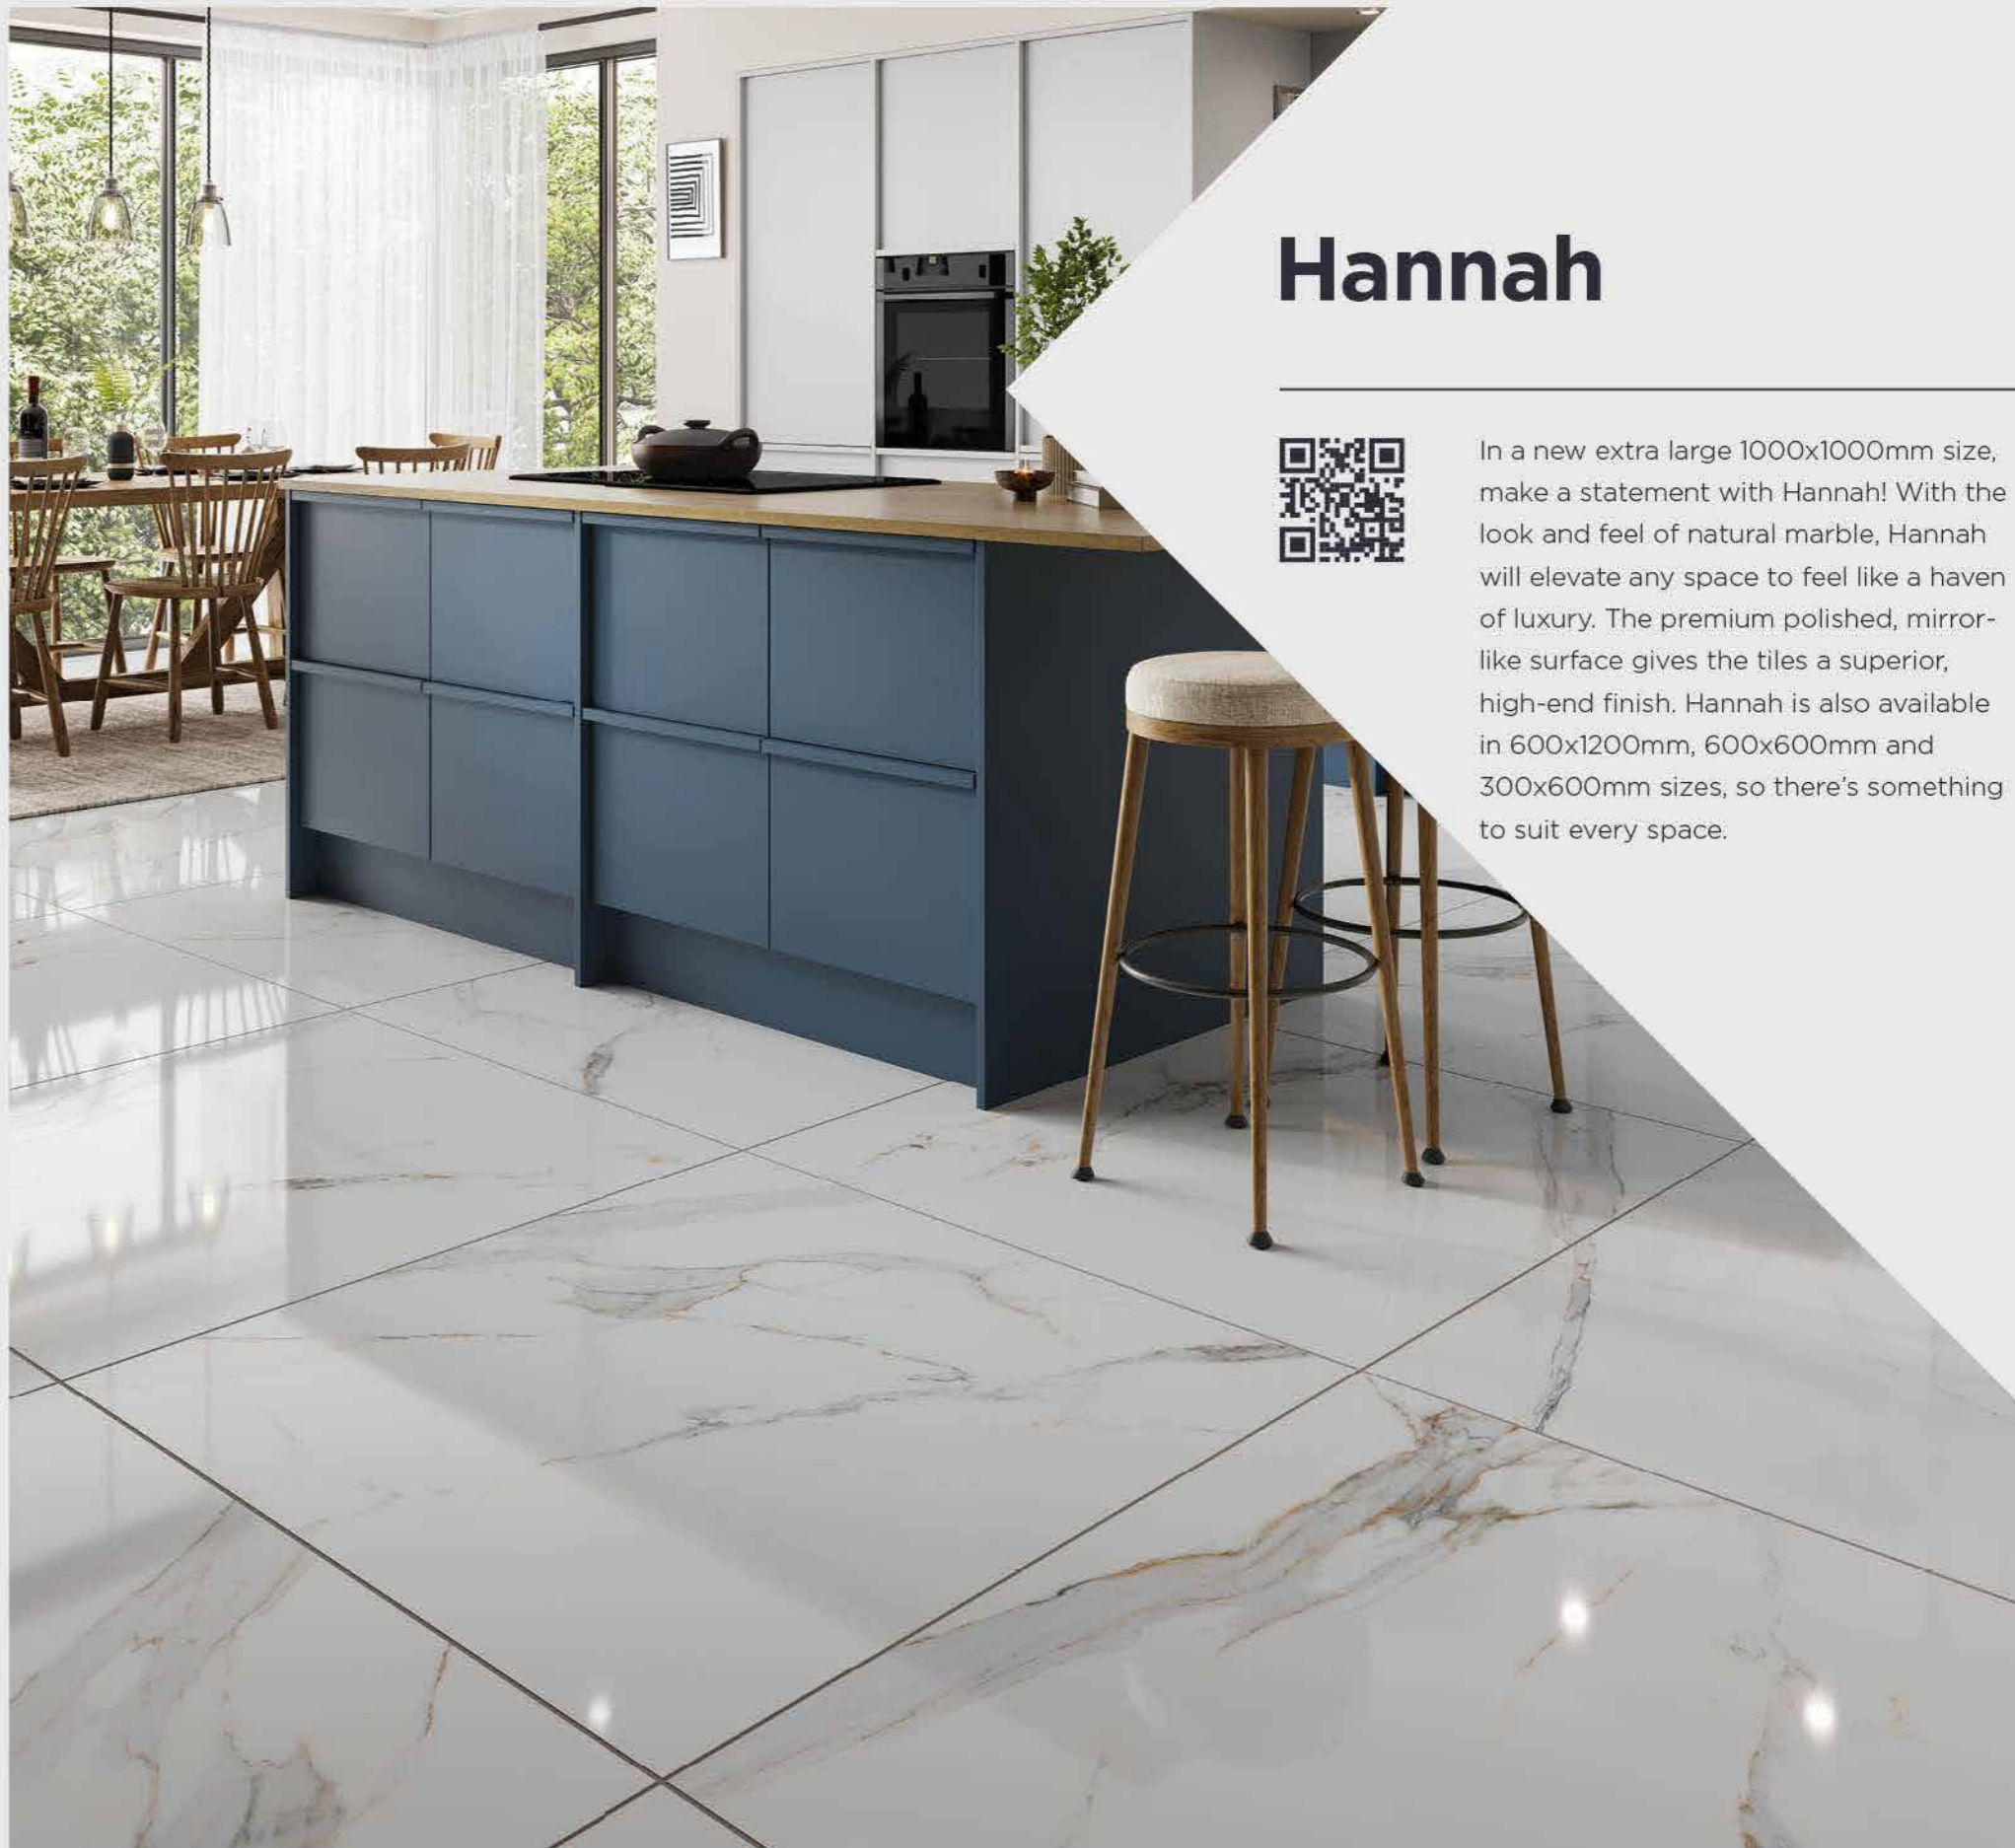

Size available (mm)

Code
P13506

Dimensions
1000x1000 x 11.5mm

Glazed Porcelain
Indoor Wall & Floor
Polished

Material Suitable Finish

Hannah

In a new extra large 1000x1000mm size, make a statement with Hannah! With the look and feel of natural marble, Hannah will elevate any space to feel like a haven of luxury. The premium polished, mirror-like surface gives the tiles a superior, high-end finish. Hannah is also available in 600x1200mm, 600x600mm and 300x600mm sizes, so there's something to suit every space.