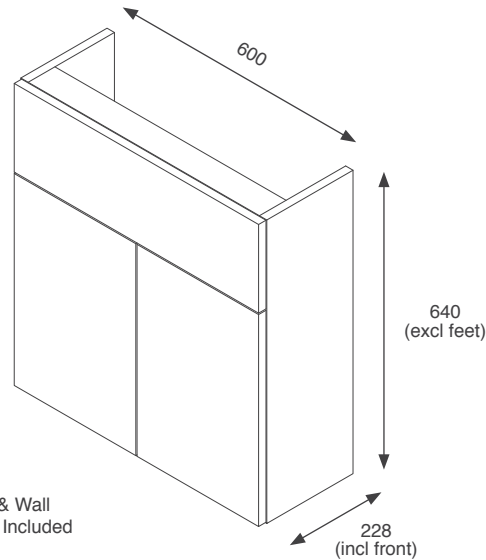

600mm 2 Door Basin Unit Kits

Adjustable Feet & Wall Hanging Fittings Included

Stockton

Black Matt STOSL60BUBL	Indigo Matt STOSL60BUIN
Dust Grey Matt STOSL60BUDG	Cashmere Matt STOSL60BUCA
Fir Green Matt STOSL60BUFG	White Gloss STOSL60BUWH

RRP: €616