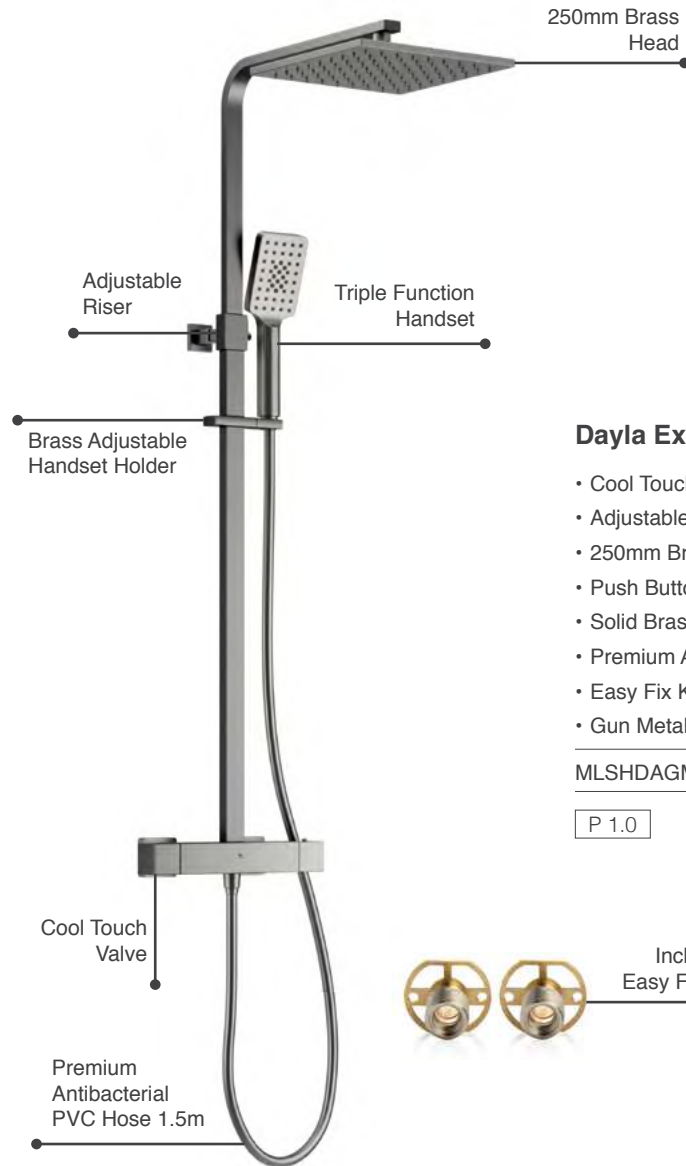

DASHKIT3BB

€1,551

P Minimum bar pressure required to outlet

Dayla Shower - Gun Metal

Square Exposed Shower & Kits

Dayla Exposed Thermostatic Shower

- Cool Touch Thermostatic Exposed Shower Valve
- Adjustable Riser Rail Kit
- 250mm Brass Head
- Push Button Triple Function Handset
- Solid Brass Adjustable Handset Holder
- Premium Antibacterial PVC Shower Hose 1.5m
- Easy Fix Kit
- Gun Metal PVD Finish