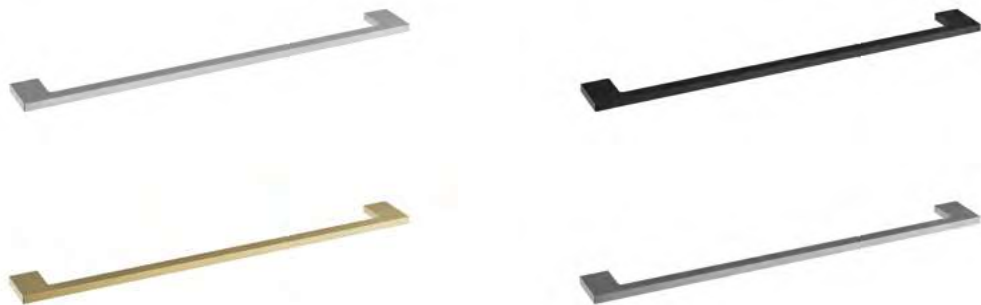

(Robe Hooks are sold individually)

Towel Rail

H 10 x W 600 x D 65mm

| | | |
|------------|--|------|
| MLACDAY6CP |  Chrome Plated | €143 |
| MLACDAY6BL |  Matt Black Electro Plated Finish | €160 |
| MLACDAY6BB |  Brushed Brass PVD Finish | €232 |
| MLACDAY6GM |  Gun Metal PVD Finish | €232 |