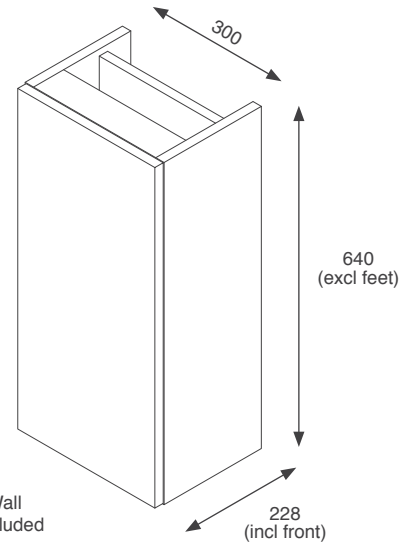

300mm 1 Door Storage Unit Kits

Adjustable Feet & Wall Hanging Fittings Included

Stockton

Black Matt STOSL30SUBL	Indigo Matt STOSL30SUIN
Dust Grey Matt STOSL30SUDG	Cashmere Matt STOSL30SUCA
Fir Green Matt STOSL30SUGF	White Gloss STOSL30SUWH

RRP: €318

Gresham

Black Matt GRESL30SUBL	Indigo Matt GRESL30SUIN
Dust Grey Matt GRESL30SUDG	Cashmere Matt GRESL30SUCA
Fir Green Matt GRESL30SUGF	

RRP: €326