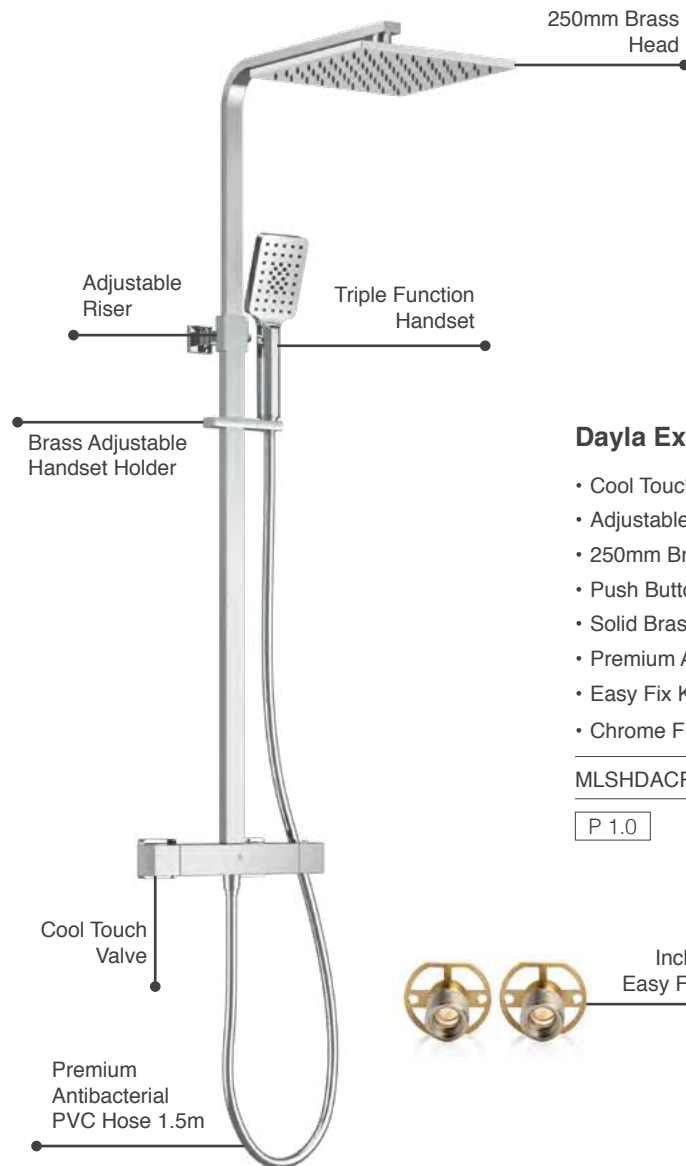

P 1.0

Dayla Shower - Chrome

Square Exposed Shower & Kits

Dayla Exposed Thermostatic Shower

- Cool Touch Thermostatic Exposed Shower Valve
- Adjustable Riser Rail Kit
- 250mm Brass Head
- Push Button Triple Function Handset
- Solid Brass Adjustable Handset Holder
- Premium Antibacterial PVC Shower Hose 1.5m
- Easy Fix Kit
- Chrome Finish