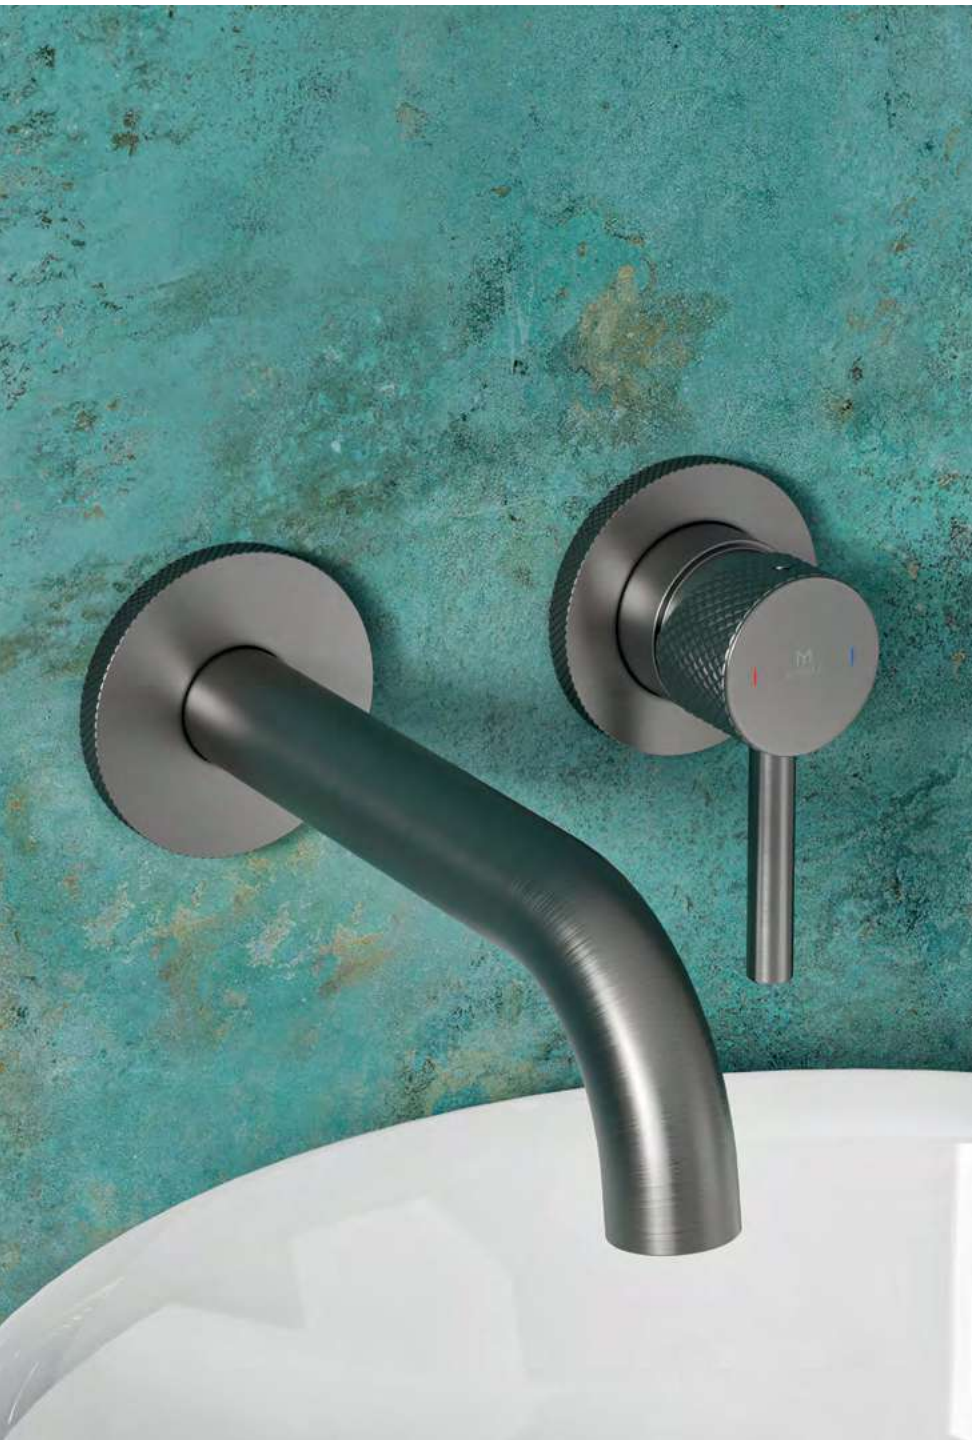

Ryver Knurled

Tapware

Interchangeable design for horizontal & vertical installation