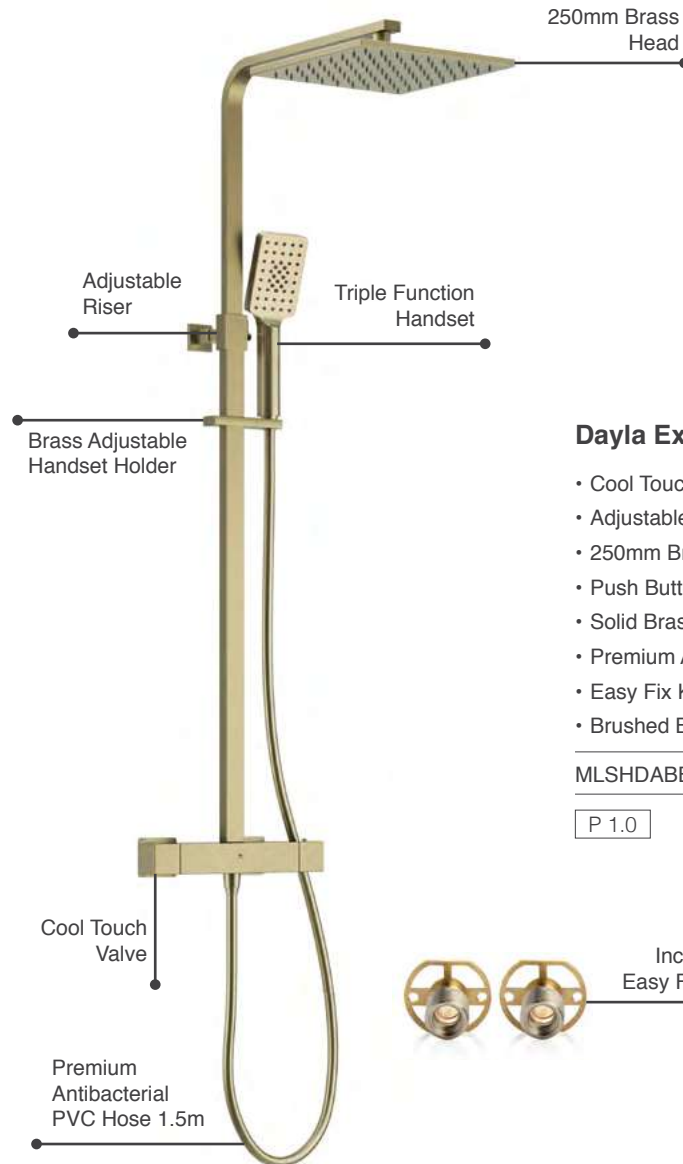

DASHKIT3BL

€1,386

P Minimum bar pressure required to outlet

Dayla Shower - Brushed Brass

Square Exposed Shower & Kits

Dayla Exposed Thermostatic Shower

- Cool Touch Thermostatic Exposed Shower Valve
- Adjustable Riser Rail Kit
- 250mm Brass Head
- Push Button Triple Function Handset
- Solid Brass Adjustable Handset Holder
- Premium Antibacterial PVC Shower Hose 1.5m
- Easy Fix Kit
- Brushed Brass PVD Finish