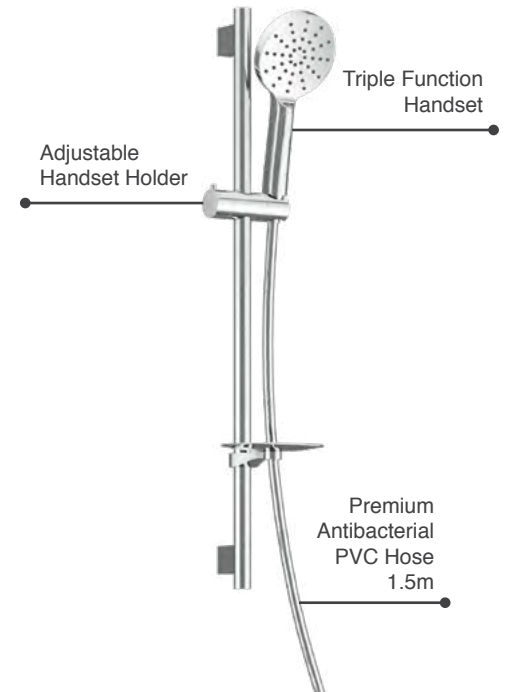

Euri

- Cool Touch Thermostatic Exposed Shower Valve
- Adjustable Sliding Rail Kit with Soap Dish
- Push Button Triple Function Handset
- ABS Chrome Plated Adjustable Handset Holder
- Premium Antibacterial PVC Shower Hose 1.5m
- Easy Fix Kit

MLSHEUCP

€335

P 1.0

Euri Sliding Rail Kit

- Adjustable Sliding Rail Kit with Soap Dish
- Push Button Triple Function Handset
- ABS Chrome Plated Adjustable Handset Holder
- Premium Antibacterial PVC Shower Hose 1.5m

MLSHEUSRK

€121

Round Shower Wall Outlet required if using with Concealed Valve. See page 231.

P Minimum bar pressure required to outlet