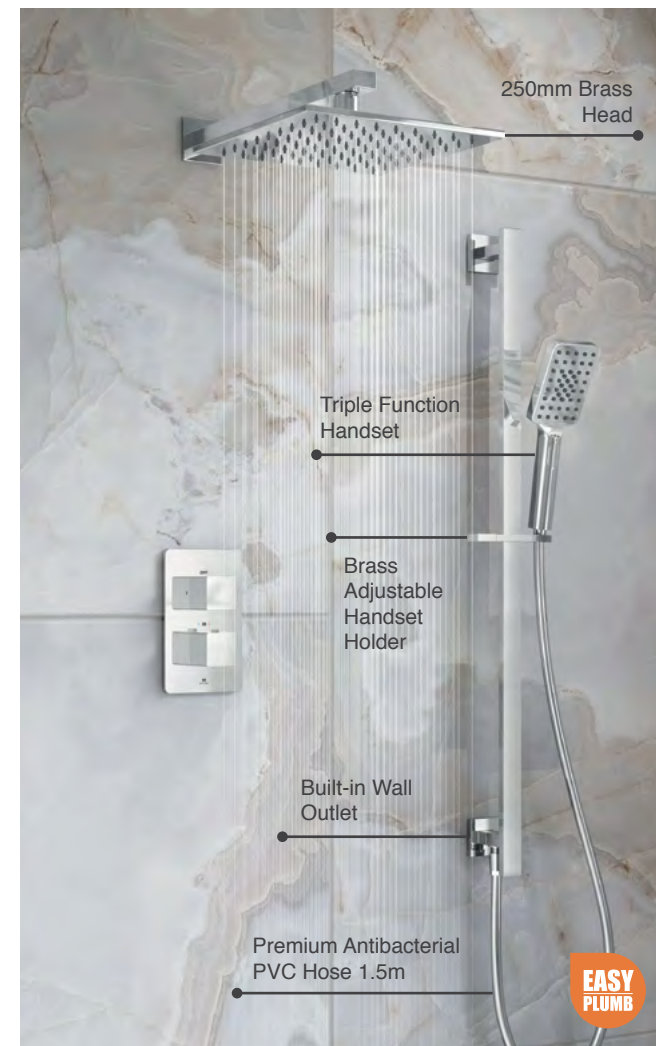

Dayla Shower Kit 3

P 1.0

- Dayla 380mm Shower Arm
- Dayla 250mm Square Brass Head
- Dayla Sliding Rail Kit with Wall Outlet
- Universal Easy-Plumb Concealed Valve Box
- 2 Outlet Thermostatic Mixer Valve & Diverter
- 2 Outlet Wall Plate with Square Valves
- Chrome Finish

DASHKIT3CP

€1,281

P Minimum bar pressure required to outlet