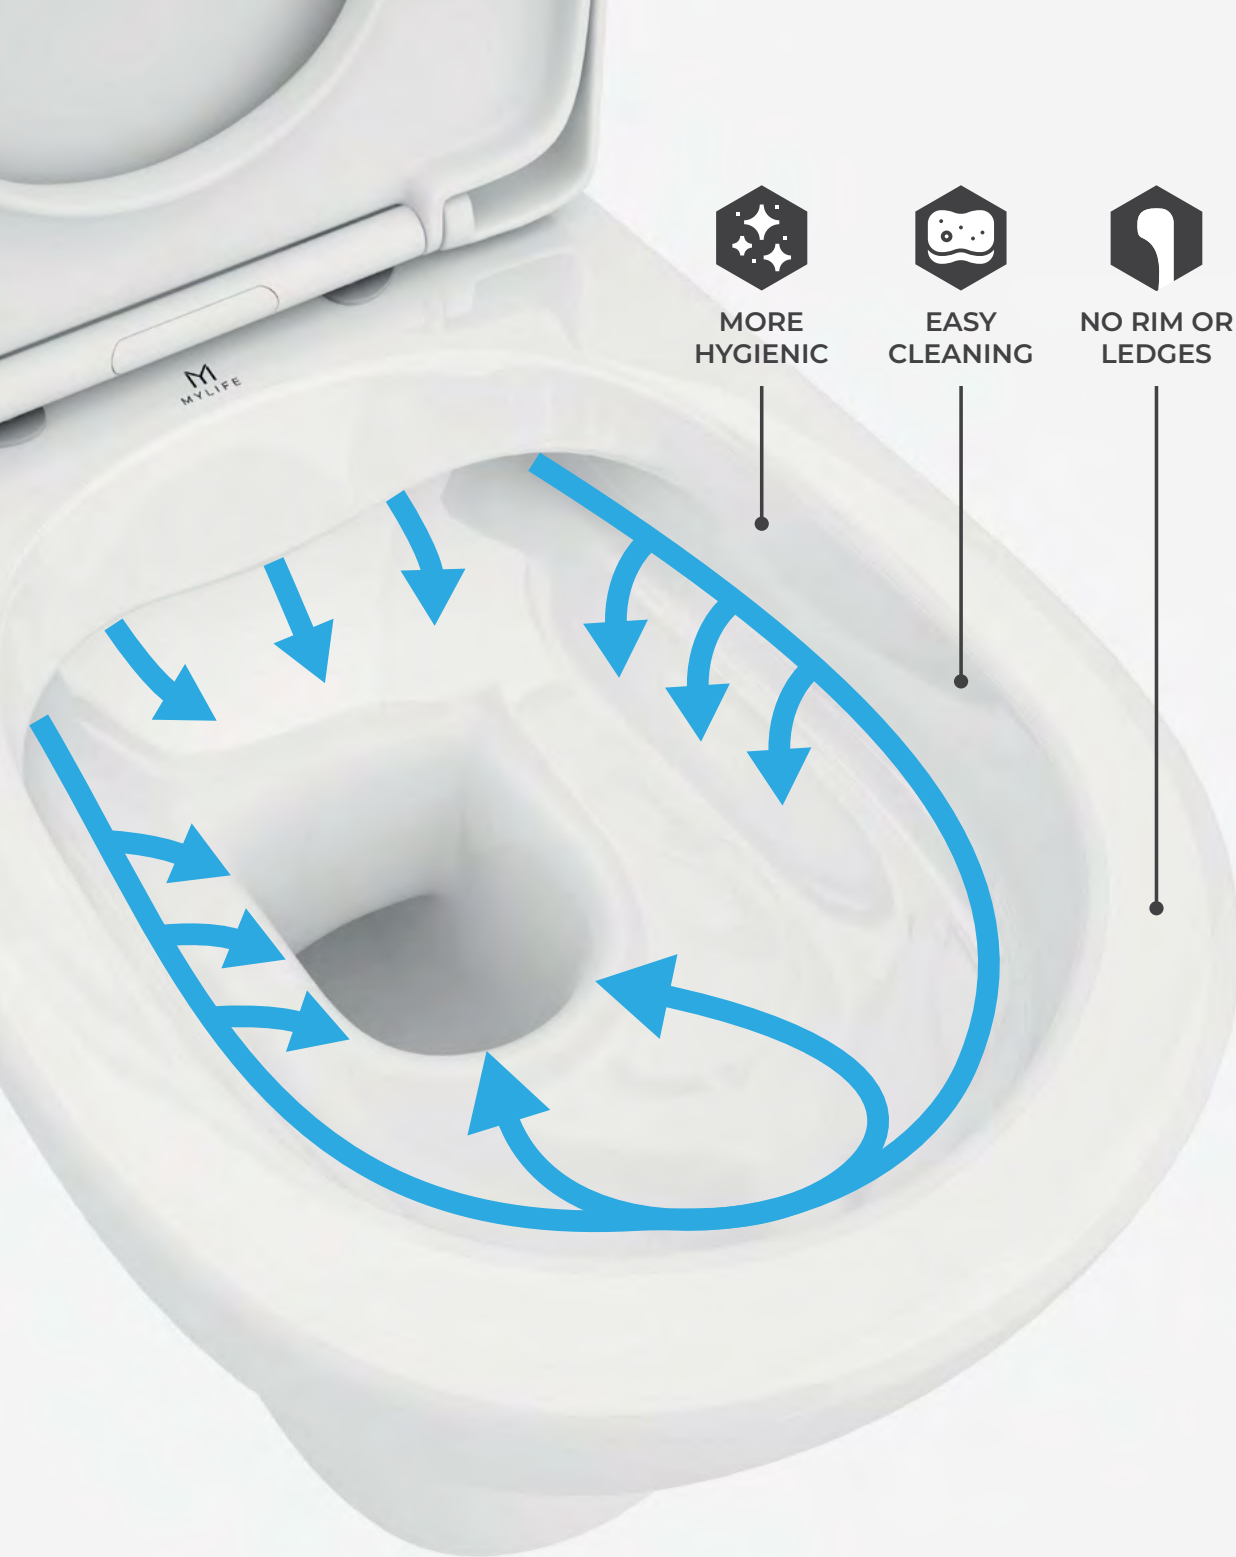

All of our toilet pans now feature a rimless design for easier cleaning and enhanced hygiene, eliminating the need for a rim altogether.

And whether you need a small or large bathroom basin, you'll be sure to find the perfect bathroom sink for your home in our extensive collection of both traditional and modern styles.

**MORE
HYGIENIC**

**EASY
CLEANING**

**NO RIM OR
LEDGES**

RIMLESS FLUSHING

A must-have for modern homes, Rimless Flushing is the latest innovation in bathroom design loved by many for its improved hygiene, better flushing performance and super-sleek look.