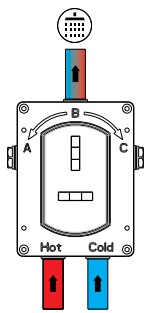

Thermostatic Mixer Valve & Diverter

MLSH1OTMVD	1 Outlet	€303
MLSH2OTMVD	2 Outlet	€303
MLSH3OTMVD	3 Outlet	€303

One Box. Three Options. The Choice Is Yours.

1 Outlet