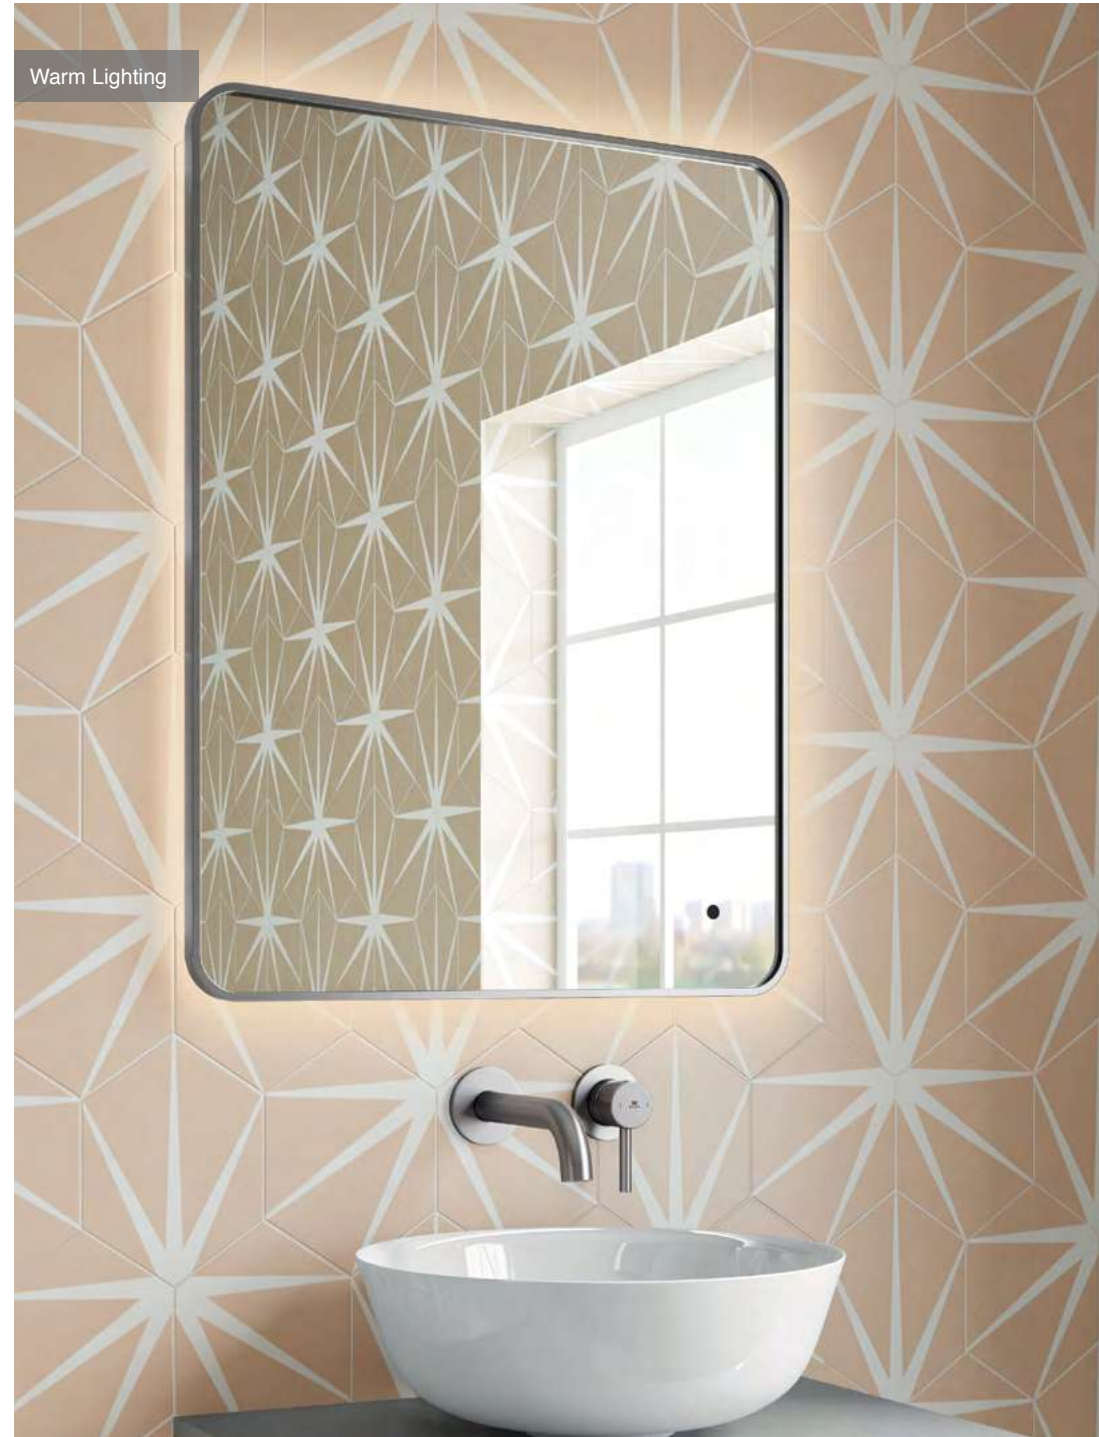

Warm Lighting