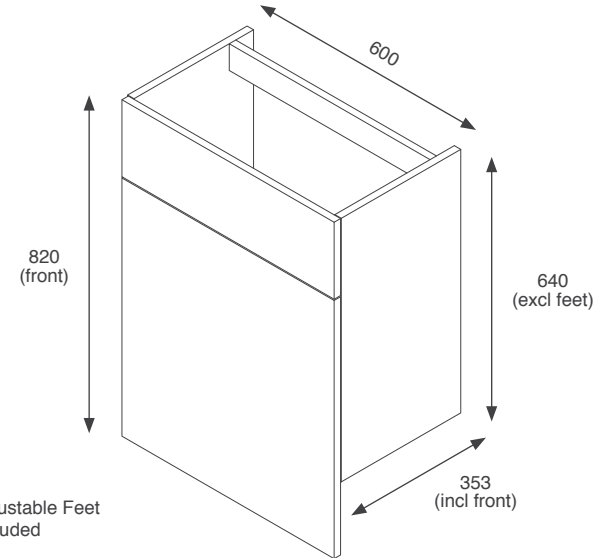

600mm Back to Wall WC Kits

Adjustable Feet Included

Stockton

Black Matt STO60BTWBL	Indigo Matt STO60BTWIN
Dust Grey Matt STO60BTWDG	Cashmere Matt STO60BTWCA
Fir Green Matt STO60BTWFG	White Gloss STO60BTWWH

RRP: €451

Gresham

Black Matt GRE50BTWBL	Indigo Matt GRE50BTWIN
Dust Grey Matt GRE50BTWDG	Cashmere Matt GRE50BTWCA
Fir Green Matt GRE50BTWFG	

RRP: €397

Gresham

Black Matt GRE60BUBL	Indigo Matt GRE60BUIN
Dust Grey Matt GRE60BUDG	Cashmere Matt GRE60BUCA
Fir Green Matt GRE60BUFG	

RRP: €678

Gresham

Black Matt GRE60BTWBL	Indigo Matt GRE60BTWIN
Dust Grey Matt GRE60BTWDG	Cashmere Matt GRE60BTWCA
Fir Green Matt GRE60BTWFG	

RRP: €471