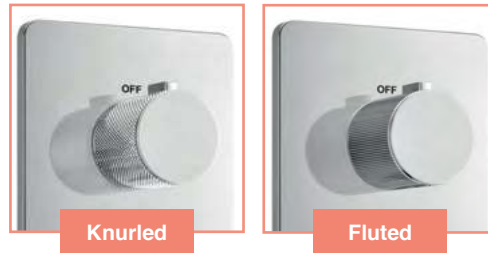

Upgrade The Look

Ryver Shower Kit available with Knurled or Fluted Handles