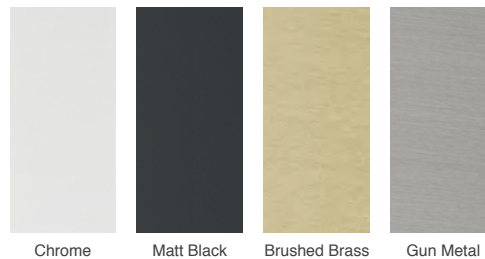

Step 2 - Wall Profile & Bracing Bar colour

Select from classic Chrome, sleek Matt Black, luxurious Brushed Brass or industrial-chic Gun Metal.