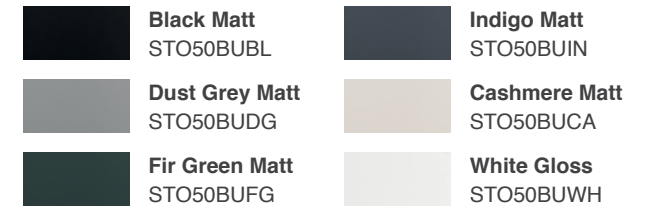

Fitted Furniture Kits - Standard Depth Units

600mm 2 Door Storage Unit Kits

Adjustable Feet & Wall Hanging Fittings Included

Stockton

RRP: €476

Gresham

RRP: €492

300mm 2 Door Tall Storage Unit Kits

Adjustable Feet & Wall Hanging Fittings Included

Stockton

RRP: €784

Gresham

RRP: €811

500mm 2 Door Basin Unit Kits

Adjustable Feet & Wall Hanging Fittings Included

Stockton

RRP: €580

Gresham

RRP: €607