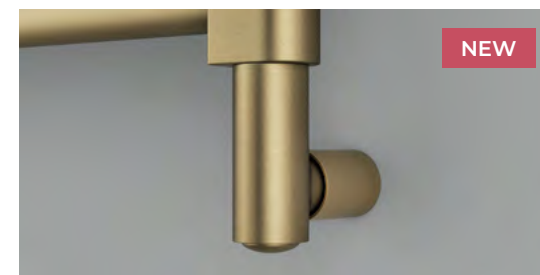

Thermostatic Element Required (W)	Code	RRP
300	MLTEE300CP	€202
300	MLTEE300CP	€202
300	MLTEE300CP	€202
300	MLTEE300CP	€202
600	MLTEE600CP	€215
600	MLTEE600CP	€215
300	MLTEE300BL	€202
300	MLTEE300BL	€202
300	MLTEE300BL	€202
300	MLTEE300BL	€202
600	MLTEE600BL	€215
600	MLTEE600BL	€215
300	MLTEE300AN	€202
300	MLTEE300AN	€202
300	MLTEE300AN	€202
300	MLTEE300AN	€202
600	MLTEE600AN	€215
600	MLTEE600AN	€215
300	-	-
300	-	-
300	-	-
300	-	-
600	-	-
600	-	-
300	-	-
300	-	-
300	-	-
600	-	-
600	-	-
600	MLTEE600BL	€215
600	MLTEE600AN	€215
600	-	-

Electric Element Cable Cover (Does not cover T-Piece)

MLSECCP	Chrome	€30
MLSECBL	Black	€45
MLSECBB	Brushed Brass	€45
MLSECGM	Gun Metal	€45
MLSECAN	Anthracite	€45