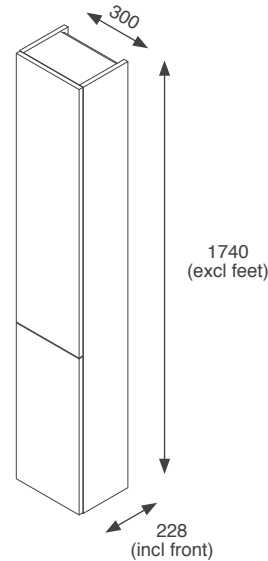

300mm 2 Door Tall Storage Unit Kits

Adjustable Feet & Wall Hanging Fittings Included

Stockton

Black Matt STOSL30TUBL	Indigo Matt STOSL30TUIN
Dust Grey Matt STOSL30TUDG	Cashmere Matt STOSL30TUCA
Fir Green Matt STOSL30TUGF	White Gloss STOSL30TUWH

RRP: €735

Gresham

Black Matt GRESL30TUBL	Indigo Matt GRESL30TUIN
Dust Grey Matt GRESL30TUDG	Cashmere Matt GRESL30TUCA
Fir Green Matt GRESL30TUGF	

RRP: €762