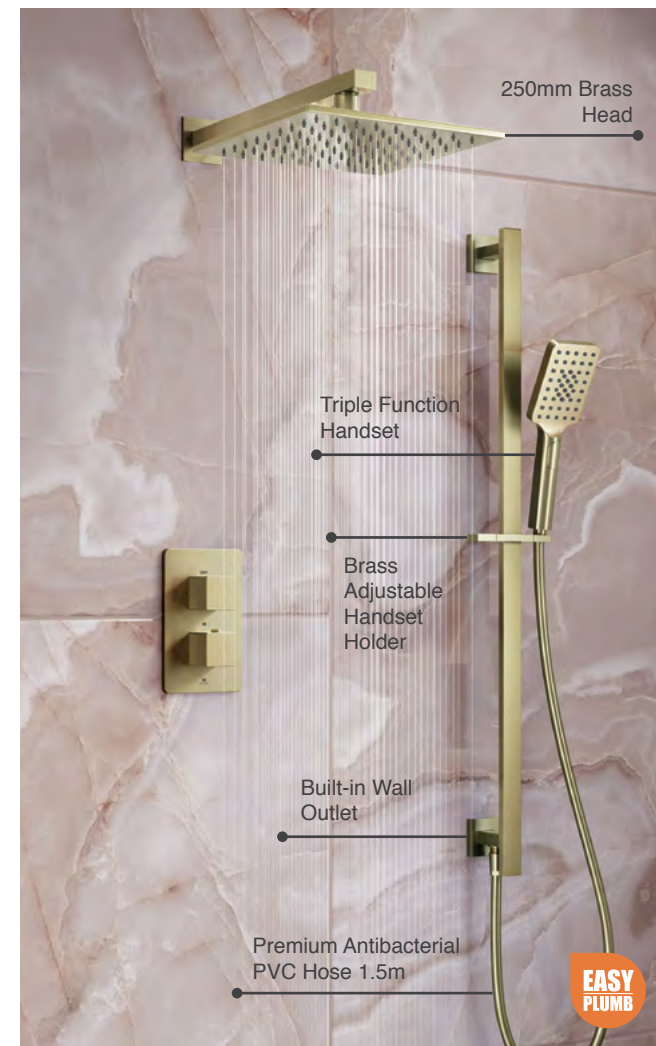

Dayla Shower Kit 3

P 1.0

- Dayla 380mm Shower Arm
- Dayla 250mm Square Brass Head
- Dayla Sliding Rail Kit with Wall Outlet
- Universal Easy-Plumb Concealed Valve Box
- 2 Outlet Thermostatic Mixer Valve & Diverter
- 2 Outlet Wall Plate with Square Valves
- Brushed Brass PVD Finish

DASHKIT3BB

€1,551

P Minimum bar pressure required to outlet