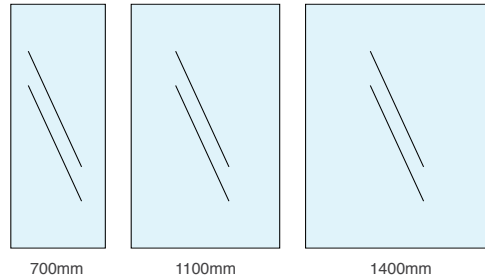

Easy as 1, 2, 3...

With the Emmi 8mm Wetroom Panel Range, designing your dream walk-in shower experience is simple; select your glass size, your colour profile and any extras:

Step 1 - Wetroom Panel Glass Size

Our toughened 8mm safety wetroom panels are available in eight different sizes and feature MyShield coating for easier cleaning.