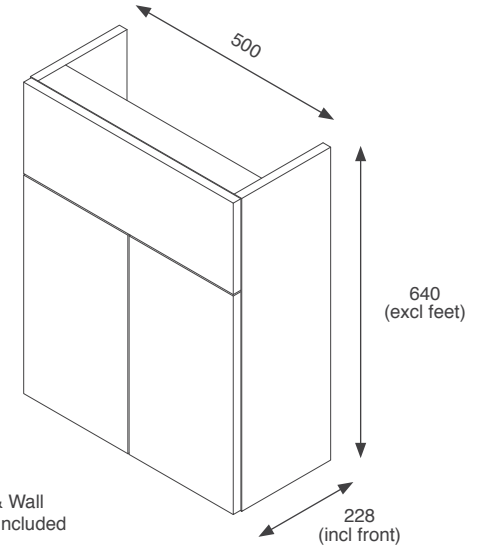

500mm 2 Door Basin Unit Kits

Adjustable Feet & Wall Hanging Fittings Included

Stockton

Black Matt STOSL50BUBL	Indigo Matt STOSL50BUIN
Dust Grey Matt STOSL50BUDG	Cashmere Matt STOSL50BUCA
Fir Green Matt STOSL50BUGF	White Gloss STOSL50BUWH

RRP: €553

Gresham

Black Matt GRESL50BUBL	Indigo Matt GRESL50BUIN
Dust Grey Matt GRESL50BUDG	Cashmere Matt GRESL50BUCA
Fir Green Matt GRESL50BUGF	

RRP: €580