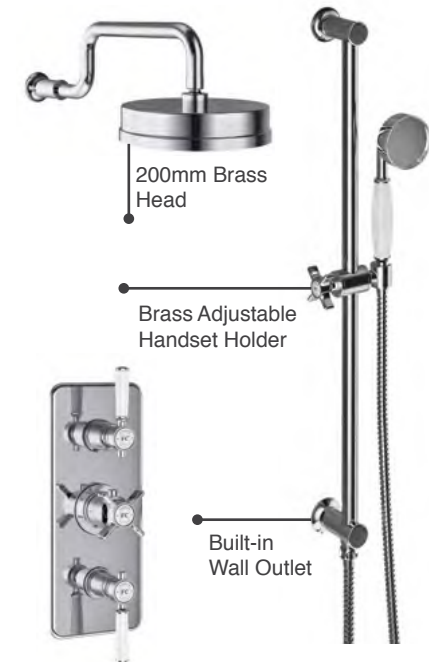

Farnham Traditional Shower Kit 1

- 410mm Traditional Shower Arm
- 200mm Brass Shower Head with Rub Clean Nozzles
- Adjustable Sliding Rail Kit integrated Brass Wall Outlet
- Brass Adjustable Handset Holder
- Brass / Ceramic Handset
- Standard Chrome Hose 1.5m
- Triple 2 Outlet Thermostatic Concealed Valve

FARSHOKIT1

€1,163

P 1.0

Valve can be installed horizontally or vertically

P Minimum bar pressure required to outlet