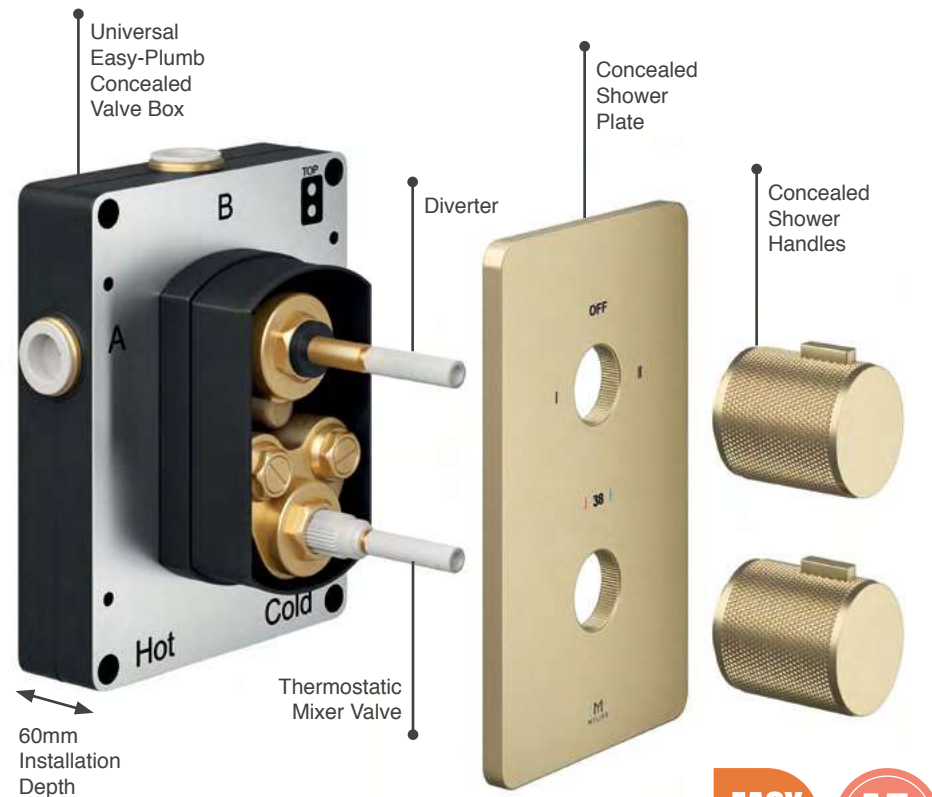

Concealed Shower Components

Easy-Plumb Concealed Valve Box

If you're looking a sleek and minimalistic feel to your showering, the Universal Easy-Plumb Concealed Valve Box is the perfect solution. The space-saving box connects directly to pipework inside your wall meaning all connections are hidden, creating an uncluttered, clean, and modern appearance.

Additionally, with the option of 1, 2, or 3 Outlet Thermostatic Mixer Valves and Diverter, you can tailor your showering experience to your exact preferences, whether you desire one, two, or three water outlets.