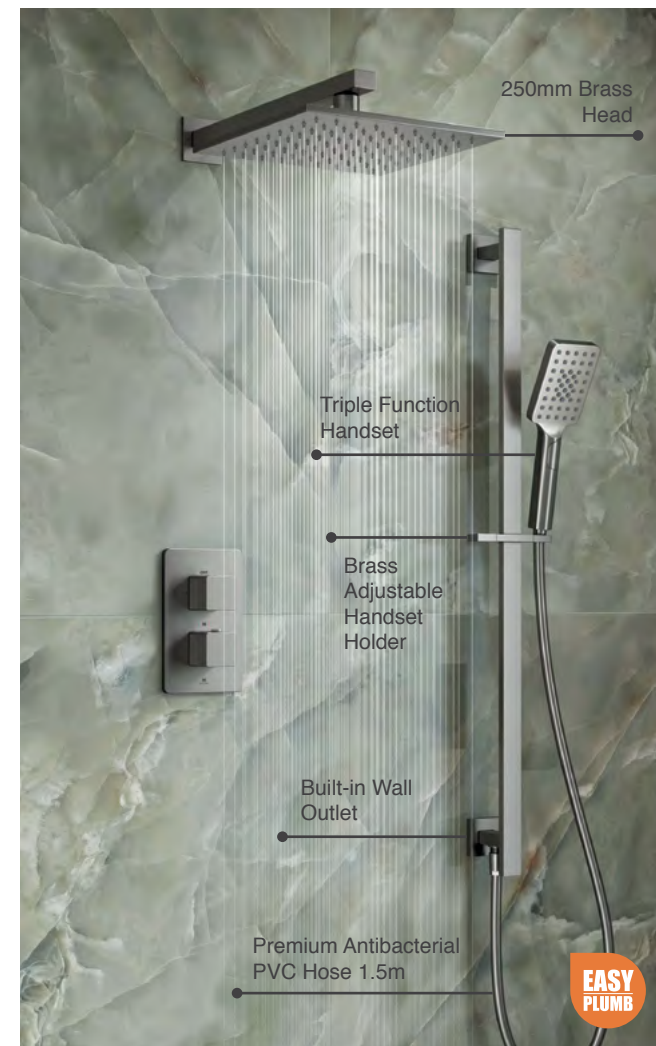

Dayla Shower Kit 3

P 1.0

- Dayla 380mm Shower Arm
- Dayla 250mm Square Brass Head
- Dayla Sliding Rail Kit with Wall Outlet
- Universal Easy-Plumb Concealed Valve Box
- 2 Outlet Thermostatic Mixer Valve & Diverter
- 2 Outlet Wall Plate with Square Valves
- Gun Metal PVD Finish

DASHKIT3GM

€1,551

P Minimum bar pressure required to outlet