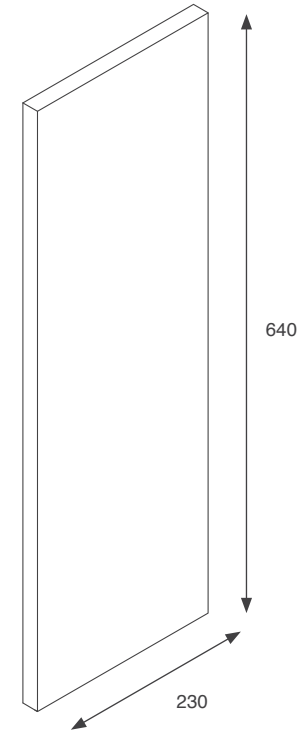

Slimline Wall End Panel - 230mm Depth

Black Matt MLFFSLWEPBL	Indigo Matt MLFFSLWEPIN
Dust Grey Matt MLFFSLWEPDG	Cashmere Matt MLFFSLWEPCA
Fir Green Matt MLFFSLWEPFG	White Gloss MLFFSLWEPWH

RRP: €60