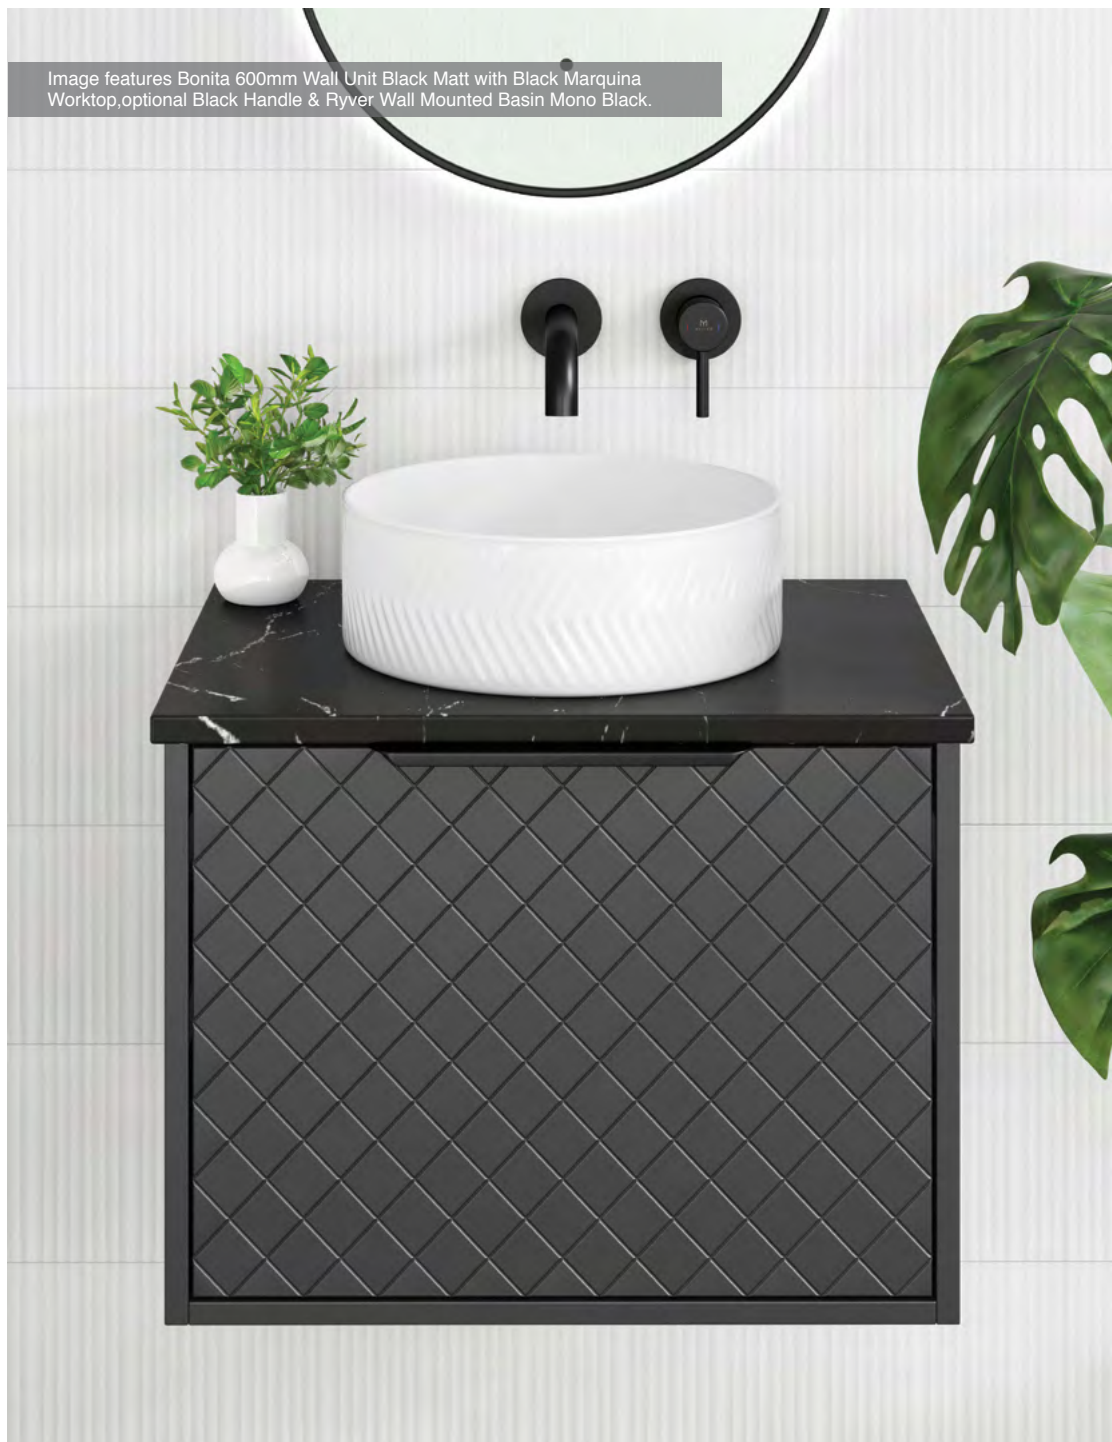

Needs Universal Waste

Lagos Freestanding Basin

H 125 x W 360 x D 360mm

MLBALA Freestanding Ceramic Basin with Striped Texture €239

Needs Universal Waste

DOLOCAST™

Products made of DOLOCAST™ offer a unique appearance. The material gives design flexibility that goes beyond possibilities of all traditional materials.