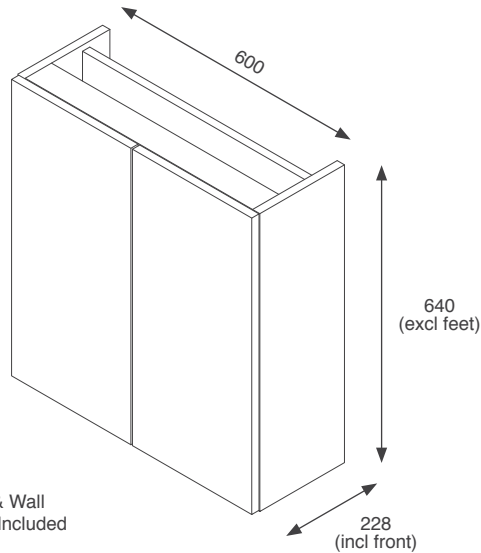

Fitted Furniture Kits - Slimline Depth Units

600mm 2 Door Storage Unit Kits

Adjustable Feet & Wall Hanging Fittings Included

Stockton

Black Matt STOSL60SUBL	Indigo Matt STOSL60SUIN
Dust Grey Matt STOSL60SUDG	Cashmere Matt STOSL60SUCA
Fir Green Matt STOSL60SUGF	White Gloss STOSL60SUWH

RRP: €449

Gresham

Black Matt GRESL60SUBL	Indigo Matt GRESL60SUIN
Dust Grey Matt GRESL60SUDG	Cashmere Matt GRESL60SUCA
Fir Green Matt GRESL60SUGF	

RRP: €465