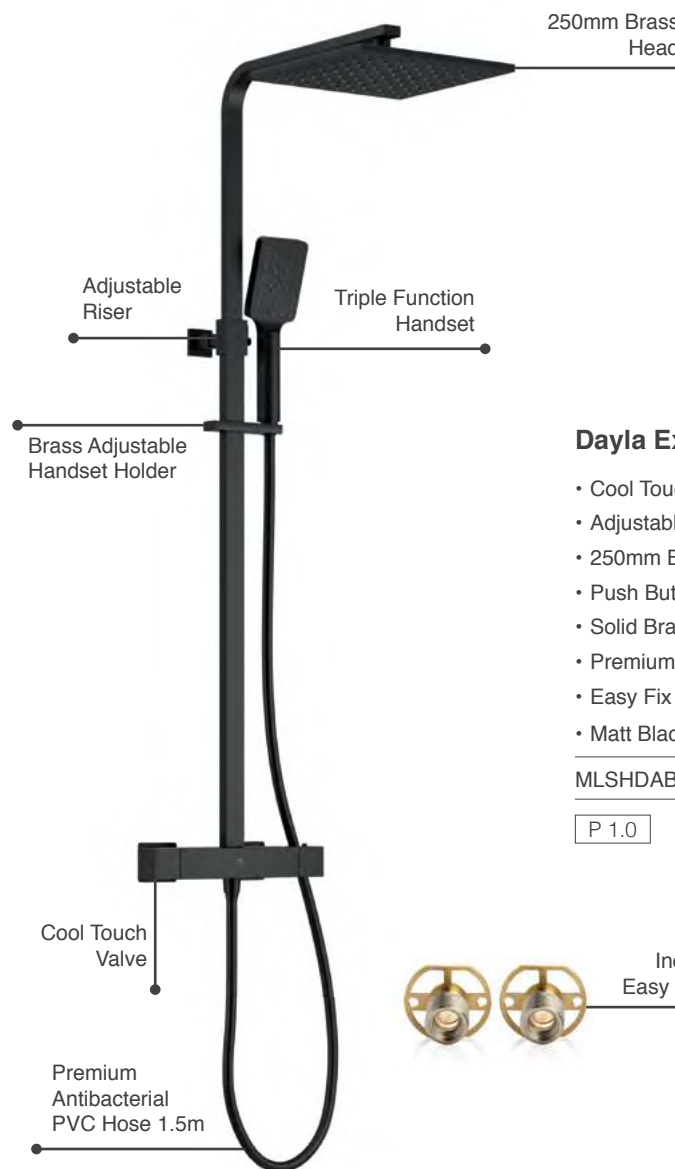

DASHKIT3CP

€1,281

P Minimum bar pressure required to outlet

Dayla Shower - Black

Square Exposed Shower & Kits

Dayla Exposed Thermostatic Shower

- Cool Touch Thermostatic Exposed Shower Valve
- Adjustable Riser Rail Kit
- 250mm Brass Head
- Push Button Triple Function Handset
- Solid Brass Adjustable Handset Holder
- Premium Antibacterial PVC Shower Hose 1.5m
- Easy Fix Kit
- Matt Black Electro Plated Finish