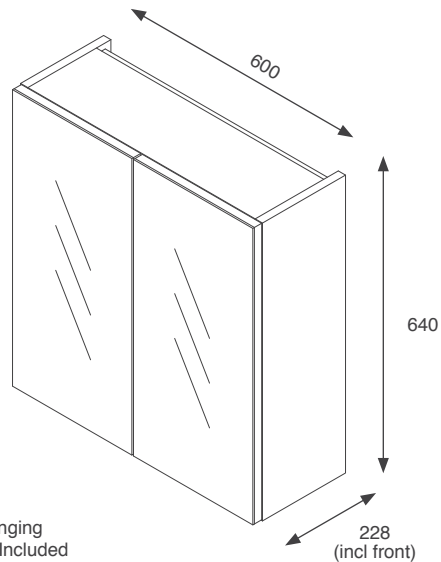

600mm 2 Door Mirror Unit

Black Matt FFSL60MIUBL	Indigo Matt FFSL60MIUIN
Dust Grey Matt FFSL60MIUDG	Cashmere Matt FFSL60MIUCA
Fir Green Matt FFSL60MIUFG	White Gloss FFSL60MIUWH

RRP: €545

Wall Hanging
Fittings Included