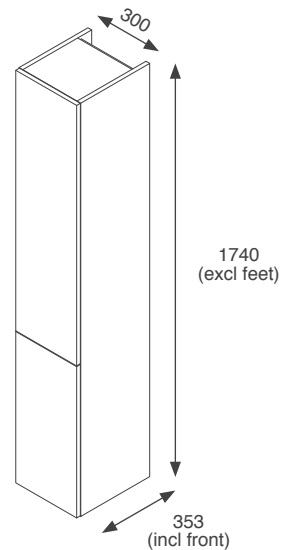

300mm 2 Door Tall Storage Unit Kits