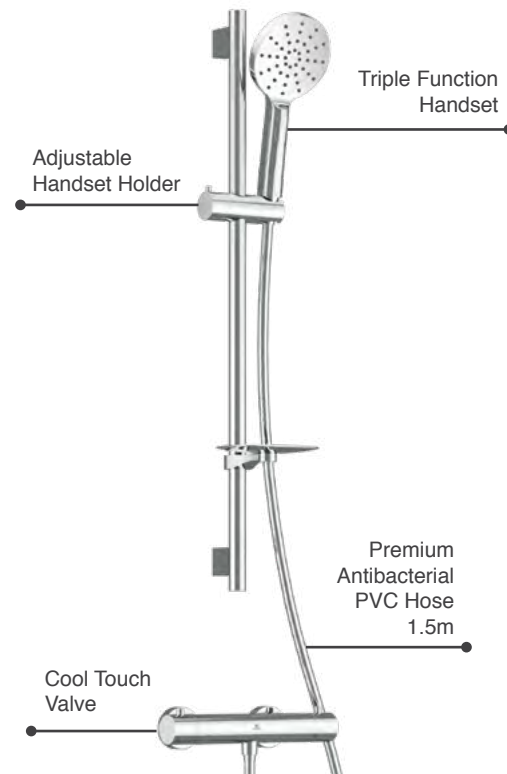

Euri

- Cool Touch Thermostatic Exposed Shower Valve
- Adjustable Sliding Rail Kit with Soap Dish
- Push Button Triple Function Handset
- ABS Chrome Plated Adjustable Handset Holder
- Premium Antibacterial PVC Shower Hose 1.5m
- Easy Fix Kit

MLSHEUCP

€335

P 1.0

Euri Sliding Rail Kit

- Adjustable Sliding Rail Kit with Soap Dish
- Push Button Triple Function Handset
- ABS Chrome Plated Adjustable Handset Holder
- Premium Antibacterial PVC Shower Hose 1.5m

MLSHEUSRK

€121

Round Shower Wall Outlet required if using with Concealed Valve. See page 231.

P Minimum bar pressure required to outlet