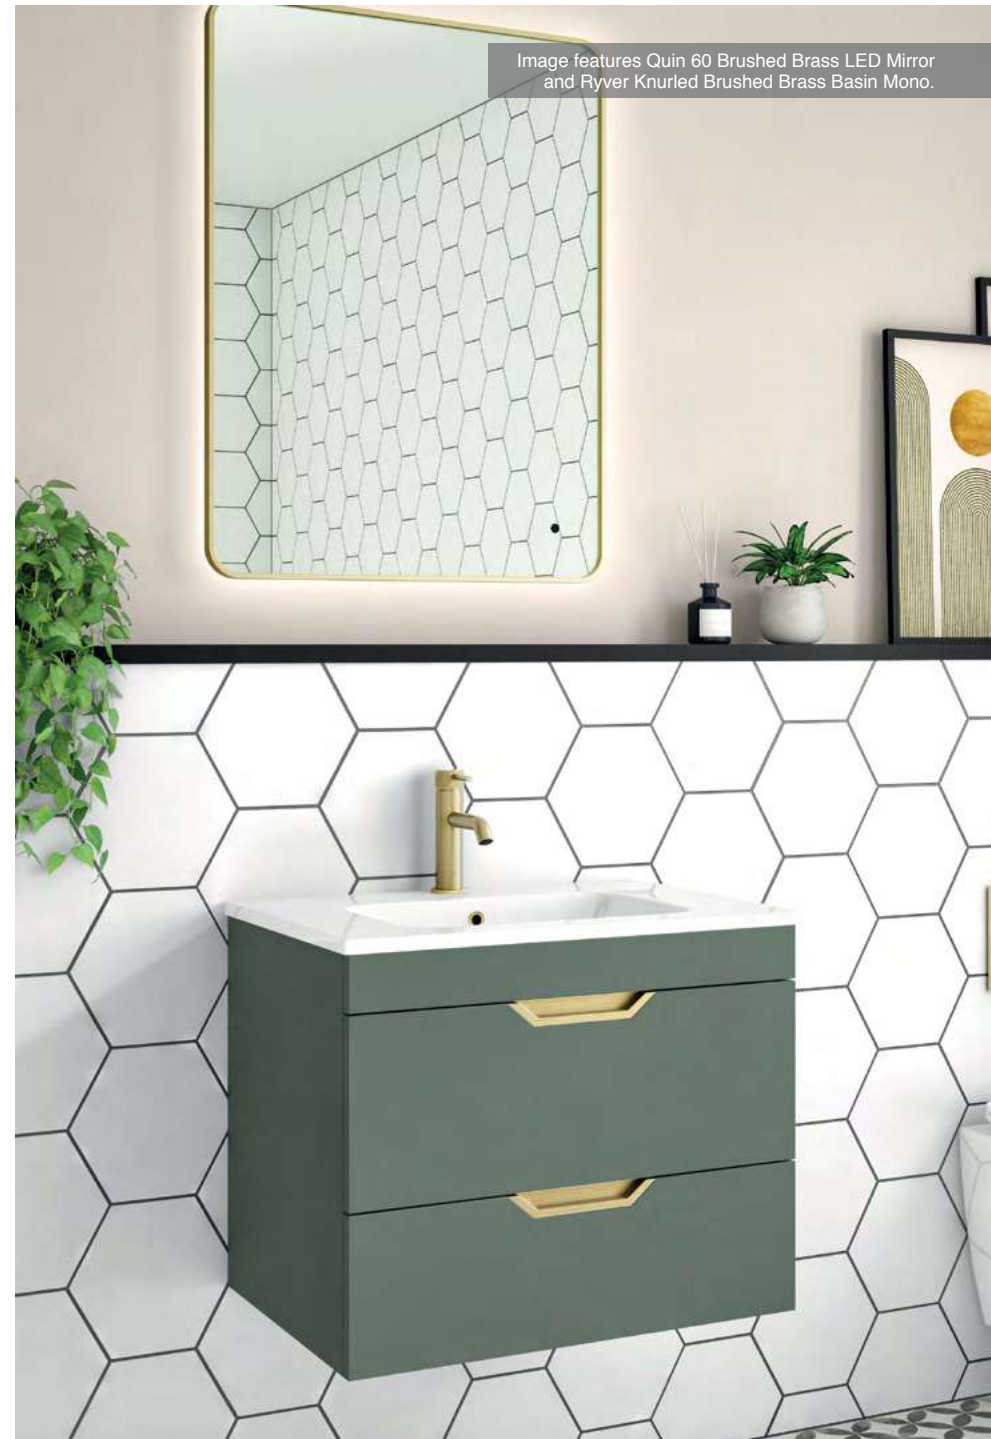

For Optional Handle Upgrades, see pages 58 - 59

Image features Quin 60 Brushed Brass LED Mirror and Ryver Knurled Brushed Brass Basin Mono.

Image features Octa 80 Gun Metal LED Mirror, Ryver Wall Mounted Basin Mono Gun Metal and Faro Freestanding basin.

Madison - Worktops

2 Drawer Wall Unit

A bathroom worktop is a handy way of creating extra surface space for everyday essentials, whilst creating a super sleek look. Choose from Carrara Marble, Black Marquina, Light Cement, White Gold or Black Gold, to match the shades and décor of your bathroom, or add a contrasting layer of texture.