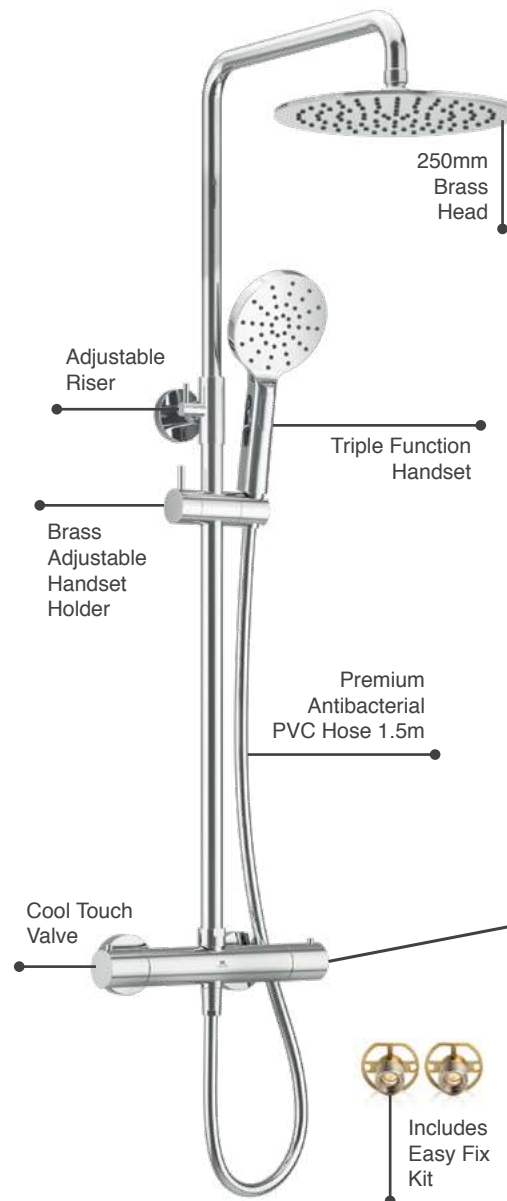

Ryver Shower - Chrome

Exposed Thermostatic Shower

Ryver Exposed Thermostatic Shower

- Cool Touch Thermostatic Exposed Valve
- Adjustable Riser Rail Kit
- 250mm Brass Head
- Push Button Triple Function Handset
- Solid Brass Adjustable Handset Holder
- Premium Antibacterial PVC Shower Hose 1.5m
- Easy Fix Kit
- Chrome Finish