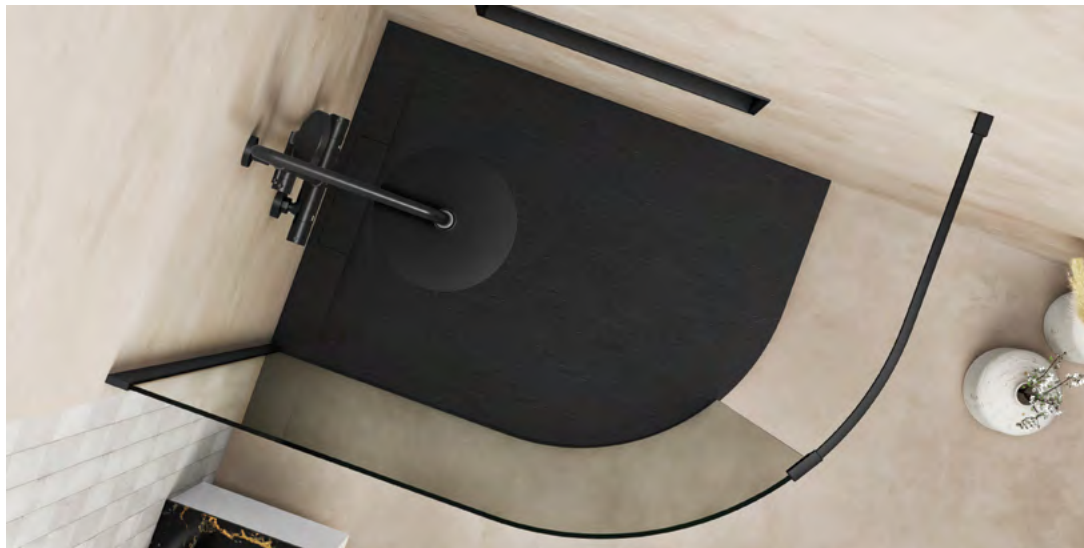

Emmi Curved Wetroom - Black

8mm Toughened Safety Glass

Size (mm) - 1200

Suits Offset Quadrant Trays 1200 x 800 & 1200 x 900

- **8mm** Toughened Safety Glass
- EN14428 and CE & UKCA Approved
- MyShield Easy Clean Glass and Matt Black Profile
- 2000mm Height
- Bracing Bar can be cut down to suit size
- 1200 x 900 Width Access 600mm
- 1200 x 800 Width Access 500mm
- 1170 - 1190mm Adjustment

Code	Description	RRP
EMCWKITBL	Curved Wetroom Panel Profile & Bracing Bar Kit - Black	€202
EMCWG	Curved Wetroom Panel 8mm Glass Only	€763

All shower doors, wetroom panels & bath screens feature MyShield Easy Clean Glass, this helps to prevent the build up of limescale, dirt and soap allowing the glass to be easily cleaned.