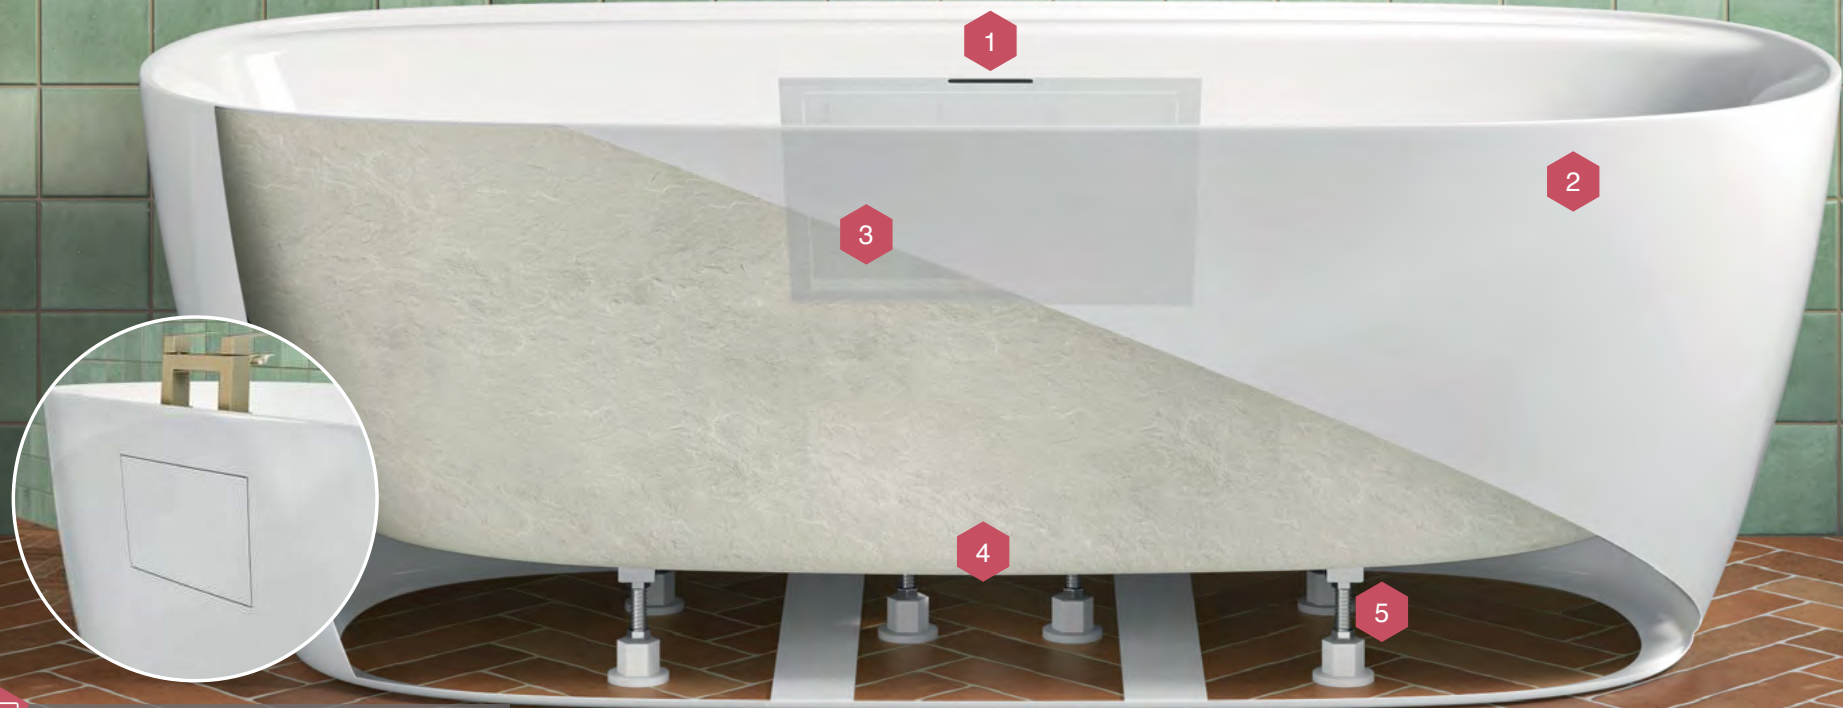

Bathing

Lie back and soak in the oasis of your beautiful bathroom surroundings with one of our superior quality baths.

Our range of baths has been carefully curated to include stunning designs in several sizes and orientations, ensuring you get the perfect fit for your bathroom.

Whether you want to make the most of your space with a shower bath or make waves by choosing a large freestanding bath, in any colour of your choice, we have the perfect bath for you.

Freestanding Acrylic Baths

*Access Panel: Features on Erne, Mournie, Maine and Dale Freestanding Baths.

Exploring the types of Freestanding Acrylic Baths

Full Thin Edge

Sleek, modern design with thin edges, ideal for a minimalist aesthetic suitable for freestanding taps.