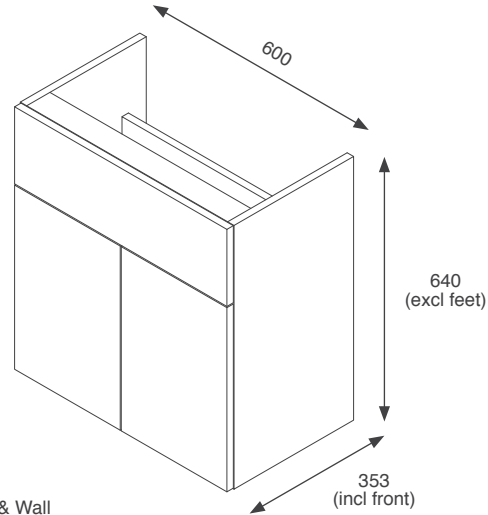

600mm 2 Door Basin Unit Kits

Adjustable Feet & Wall Hanging Fittings Included

Stockton

Black Matt STO60BUBL	Indigo Matt STO60BUIN
Dust Grey Matt STO60BUDG	Cashmere Matt STO60BUCA
Fir Green Matt STO60BUFG	White Gloss STO60BUWH

RRP: €641