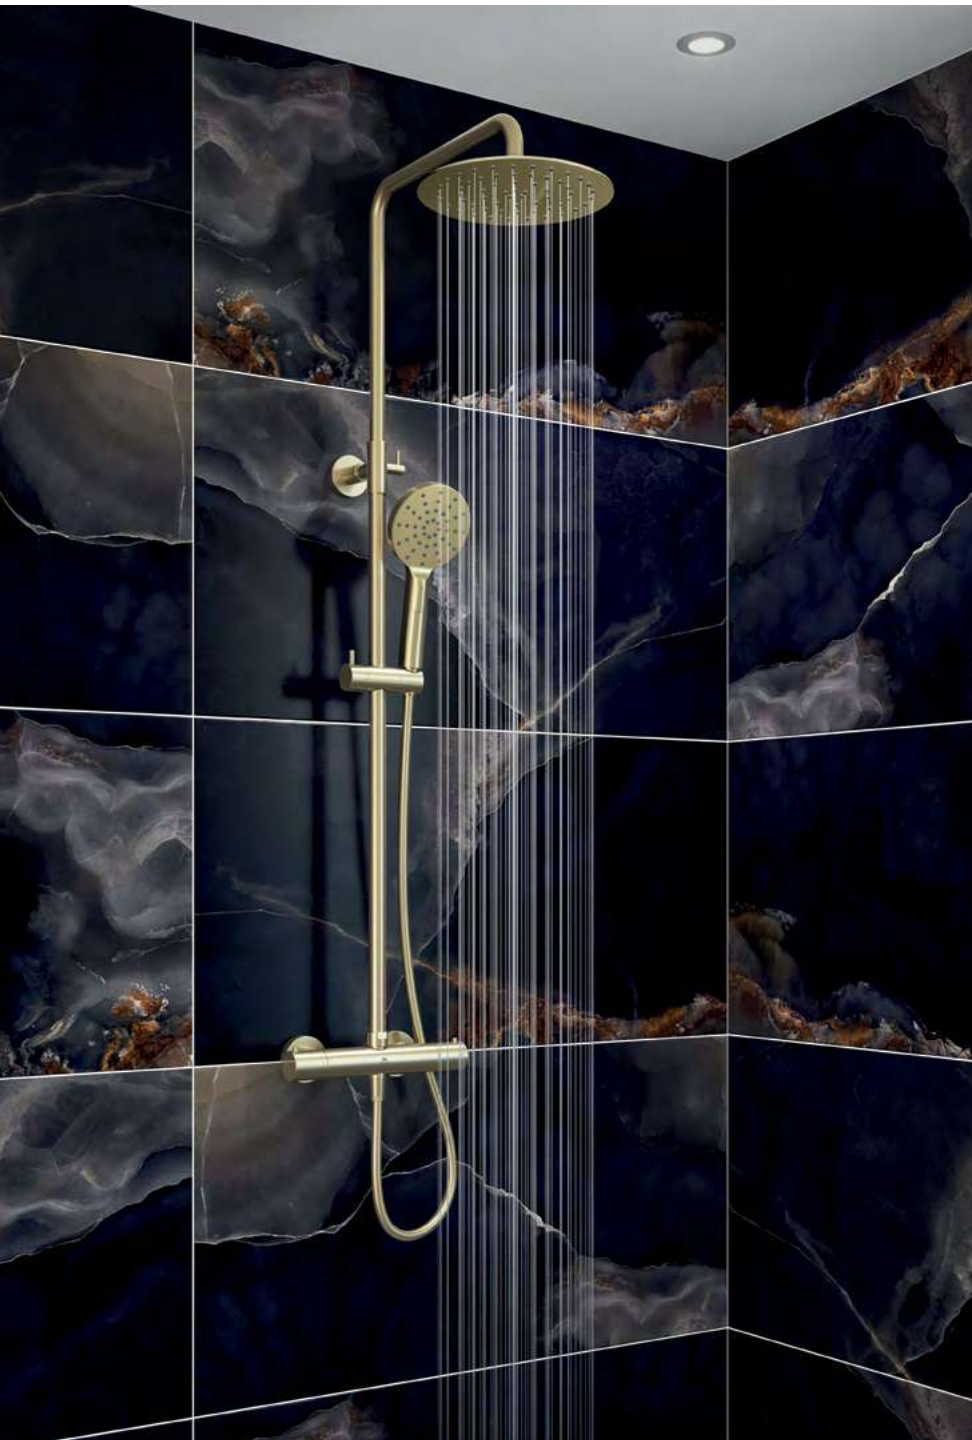

P 1.0

Ryver Shower - Brushed Brass

Exposed Thermostatic Shower

Ryver Exposed Thermostatic Shower

- Cool Touch Thermostatic Exposed Valve
- Adjustable Riser Rail Kit
- 250mm Brass Head
- Push Button Triple Function Handset
- Solid Brass Adjustable Handset Holder
- Premium Antibacterial PVC Shower Hose 1.5m
- Easy Fix Kit
- Brushed Brass PVD Finish

MLSHRYBB €822

P 1.0

Upgrade The Look

Ryver Exposed Shower available with Knurled or Fluted Handles

Ryver Exposed Shower

| | | |
|-----------|---------|------|
| RYVSHOKBB | Knurled | €879 |
| RYVSHOFBB | Fluted | €879 |