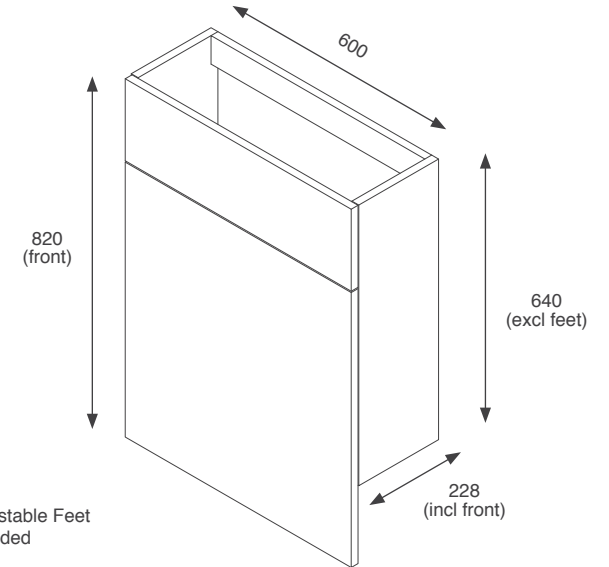

600mm Back to Wall WC Kits

Adjustable Feet Included

Stockton

Black Matt STOSL60BTWBL	Indigo Matt STOSL60BTWIN
Dust Grey Matt STOSL60BTWDG	Cashmere Matt STOSL60BTWCA
Fir Green Matt STOSL60BTWFG	White Gloss STOSL60BTWWH

RRP: €434

Gresham

Black Matt GRESL50BTWBL	Indigo Matt GRESL50BTWIN
Dust Grey Matt GRESL50BTWDG	Cashmere Matt GRESL50BTWCA
Fir Green Matt GRESL50BTWFG	

RRP: €383

Gresham

Black Matt GRESL60BUBL	Indigo Matt GRESL60BUIN
Dust Grey Matt GRESL60BUDG	Cashmere Matt GRESL60BUCA
Fir Green Matt GRESL60BUFG	

RRP: €653

Gresham

Black Matt GRESL60BTWBL	Indigo Matt GRESL60BTWIN
Dust Grey Matt GRESL60BTWDG	Cashmere Matt GRESL60BTWCA
Fir Green Matt GRESL60BTWFG	

RRP: €454