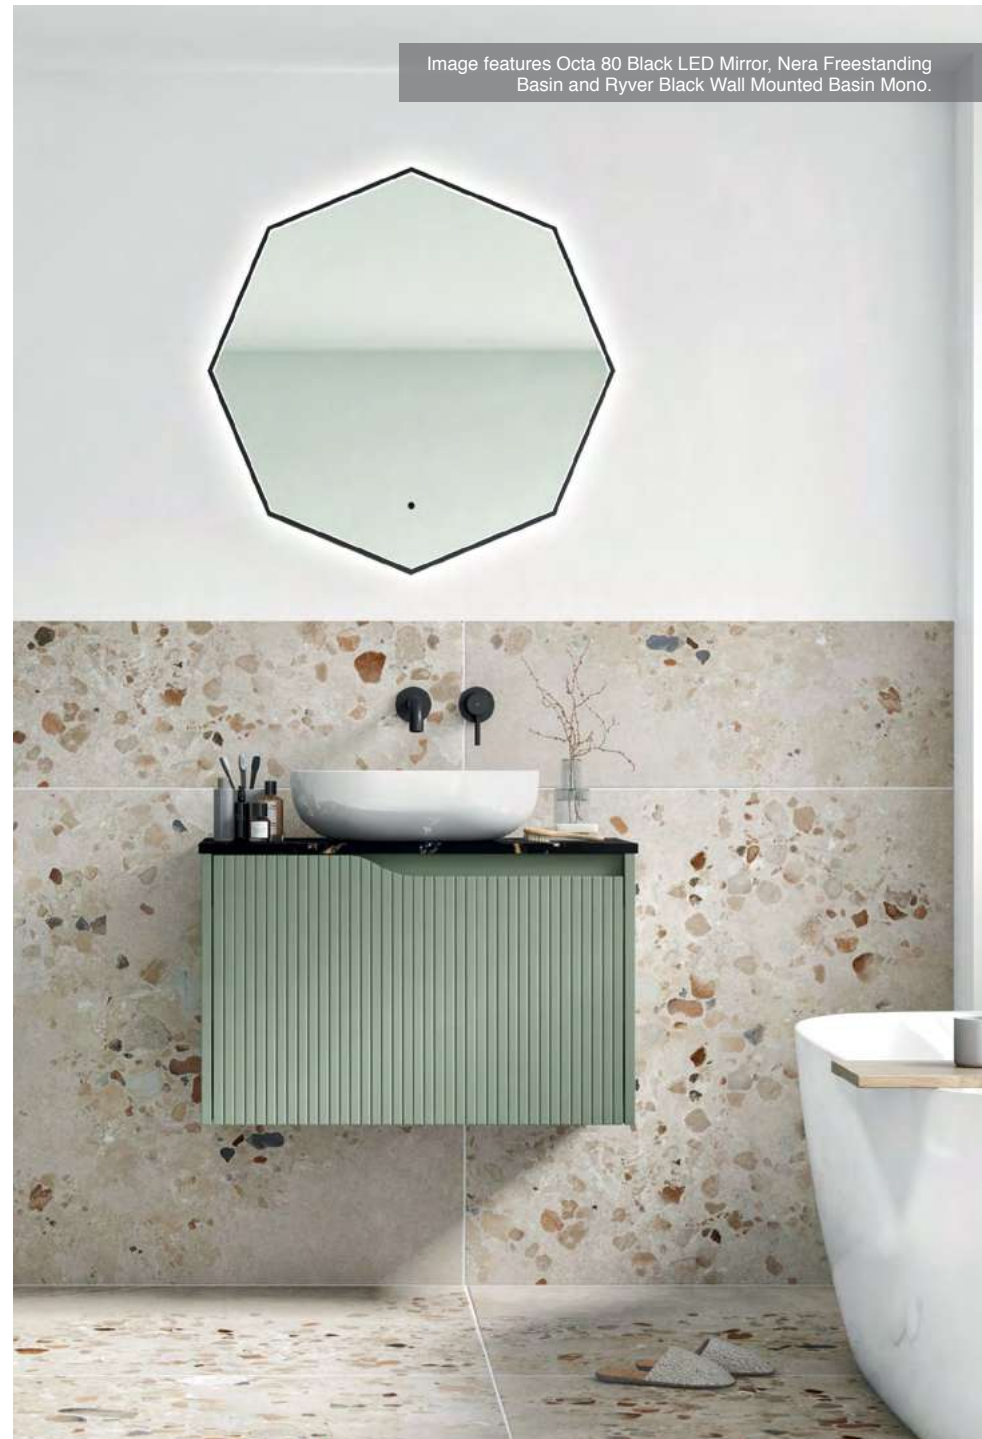

Image features Octa 80 Black LED Mirror, Nera Freestanding Basin and Ryver Black Wall Mounted Basin Mono.

Optional
LED Strip
Lighting

The LED light produces stunning visual effects each time the drawer is opened. Powered by a practical rechargeable battery pack, this easy-to-install system eliminates the need for complicated electrical connections, allowing for simple fitting at any stage.