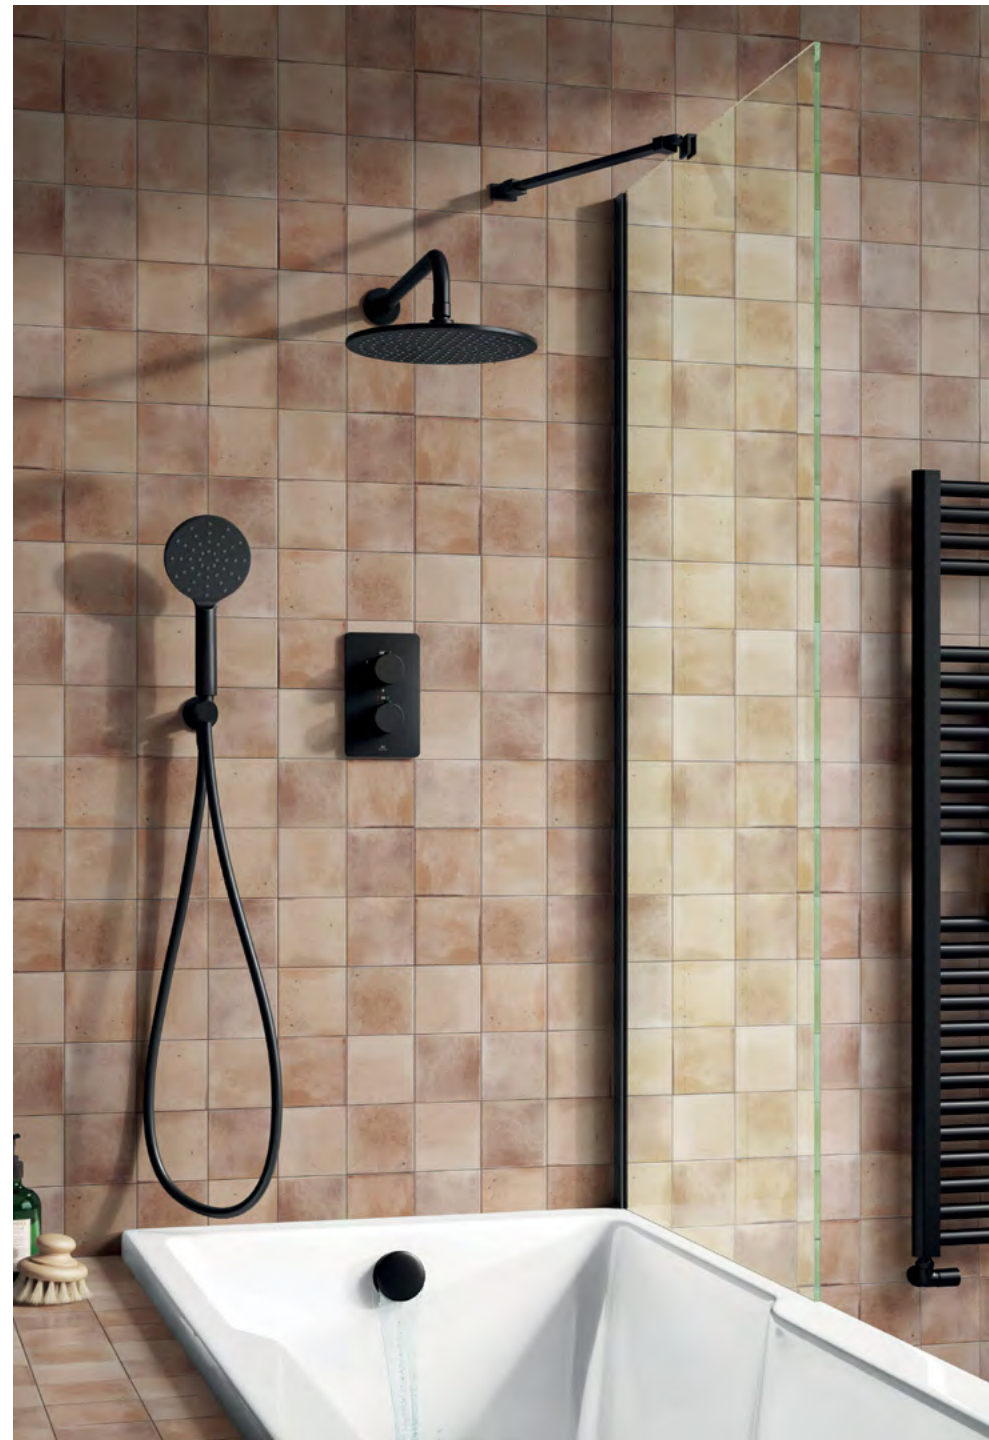

P 1.0

Ryver Shower - Brushed Brass

Exposed Thermostatic Shower

Ryver Exposed Thermostatic Shower

- Cool Touch Thermostatic Exposed Valve
- Adjustable Riser Rail Kit
- 250mm Brass Head
- Push Button Triple Function Handset
- Solid Brass Adjustable Handset Holder
- Premium Antibacterial PVC Shower Hose 1.5m
- Easy Fix Kit
- Brushed Brass PVD Finish