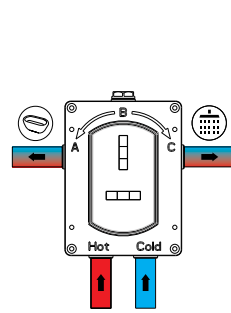

Concealed Easy-Plumb Valve

Multi-Outlet Mixer Valve & Diverter

Your One Box Solution

Universal Easy-Plumb Concealed Valve Box

- Super Slim 60mm Installation Depth
- Simple Two-Stage Fixing
- Front or Rear Mounting Options
- Pressure Testing Plate Included
- Internal Brass Body
- Alignment Cover

EASY
PLUMB

MLSHUCVB

€202

Select Your Number of Outlets

Thermostatic Mixer Valve & Diverter

MLSH1OTMVD	1 Outlet	€303
MLSH2OTMVD	2 Outlet	€303
MLSH3OTMVD	3 Outlet	€303

One Box. Three Options. The Choice Is Yours.

1 Outlet

2 Outlet

3 Outlet

Please note, only one outlet can be used independently at a time.