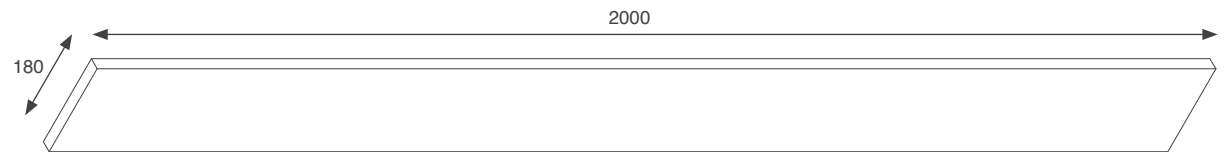

2000 x 180mm Plinths

Black Matt MLFF200X18PLBL	Fir Green Matt MLFF200X18PLFG	Cashmere Matt MLFF200X18PLCA
Dust Grey Matt MLFF200X18PLDG	Indigo Matt MLFF200X18PLIN	White Gloss MLFF200X18PLWH

RRP: €121