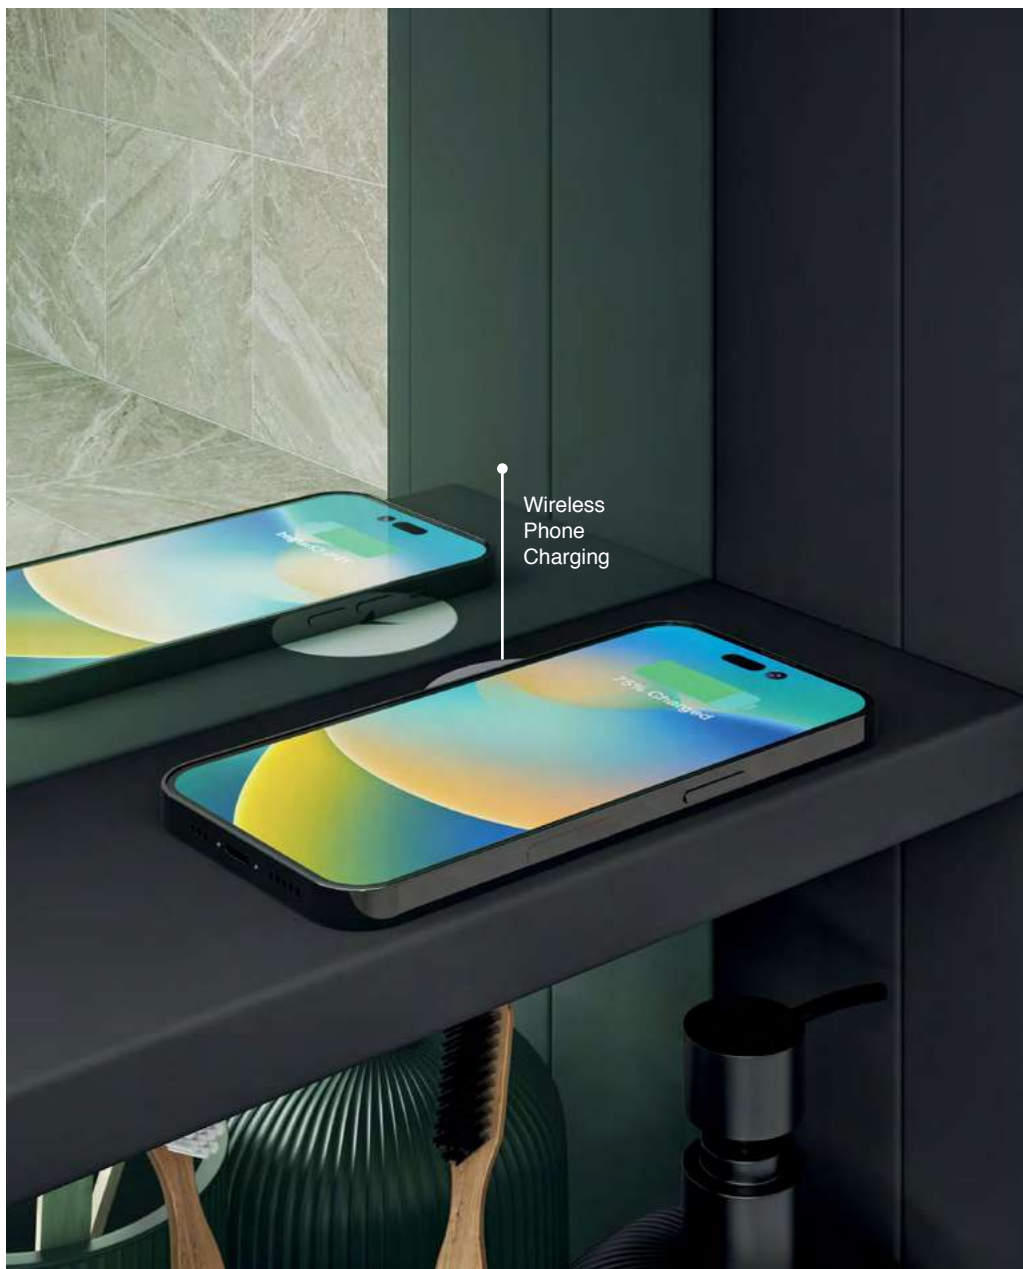

Code	Frame	Size	RRP
MLCAKEE50BL	Matt Black	H 800 x W 500 x D 130mm	€1,009
MLCAKEE60BL	Matt Black	H 800 x W 600 x D 130mm	€1,144
MLCAKEE80BL	Matt Black	H 800 x W 800 x D 130mm	€1,206