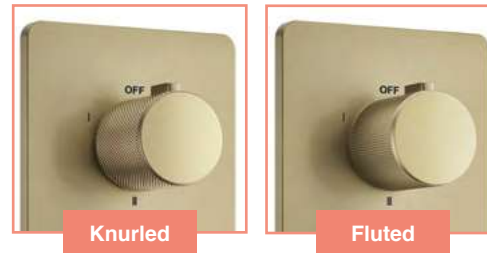

Upgrade The Look

Ryver Bath Kit available with Knurled or Fluted Handles

Ryver Bath Kit 1

RYBAKIT1KNBB Knurled €1,555

RYBAKIT1FLBB Fluted €1,555

P 1.0