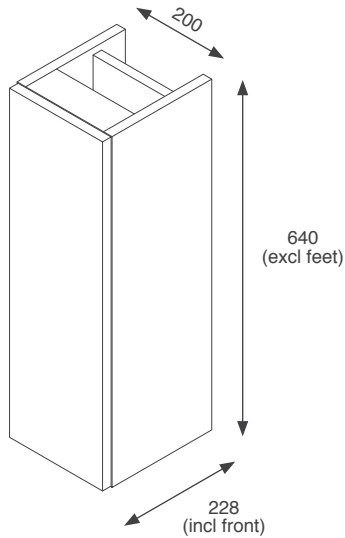

Fitted Furniture Kits - Slimline Depth Units

200mm 1 Door Storage Unit Kits

Adjustable Feet & Wall Hanging Fittings Included

Stockton

Black Matt STOSL20SUBL	Indigo Matt STOSL20SUIN
Dust Grey Matt STOSL20SUDG	Cashmere Matt STOSL20SUCA
Fir Green Matt STOSL20SUGF	White Gloss STOSL20SUWH

RRP: €284

Gresham

Black Matt GRESL20SUBL	Indigo Matt GRESL20SUIN
Dust Grey Matt GRESL20SUDG	Cashmere Matt GRESL20SUCA
Fir Green Matt GRESL20SUGF	

RRP: €291