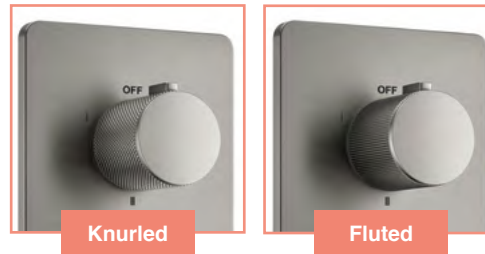

Upgrade The Look

Ryver Bath Kit available with Knurled or Fluted Handles

Ryver Bath Kit 1

RYBAKIT1KNGM Knurled €1,555

RYBAKIT1FLGM Fluted €1,555

P 1.0