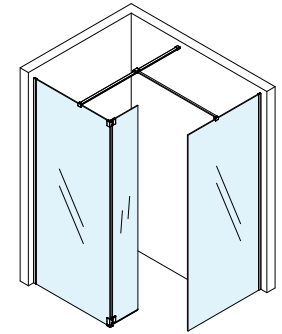

Standard Wetroom with End Panel & Flipper Glass