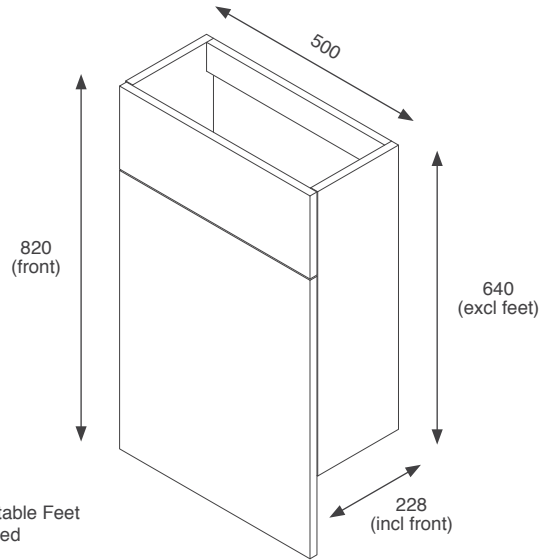

Fitted Furniture Kits - Slimline Depth Units

500mm Back to Wall WC Kits

Adjustable Feet Included

Stockton

Black Matt STOSL50BTWBL	Indigo Matt STOSL50BTWIN
Dust Grey Matt STOSL50BTWDG	Cashmere Matt STOSL50BTWCA
Fir Green Matt STOSL50BTWFG	White Gloss STOSL50BTWWH

RRP: €371