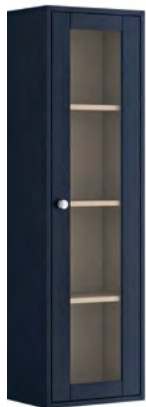

1200mm Ceramics Basin

MLCLBA120	1200mm Ceramic Double Basin 2th	€884