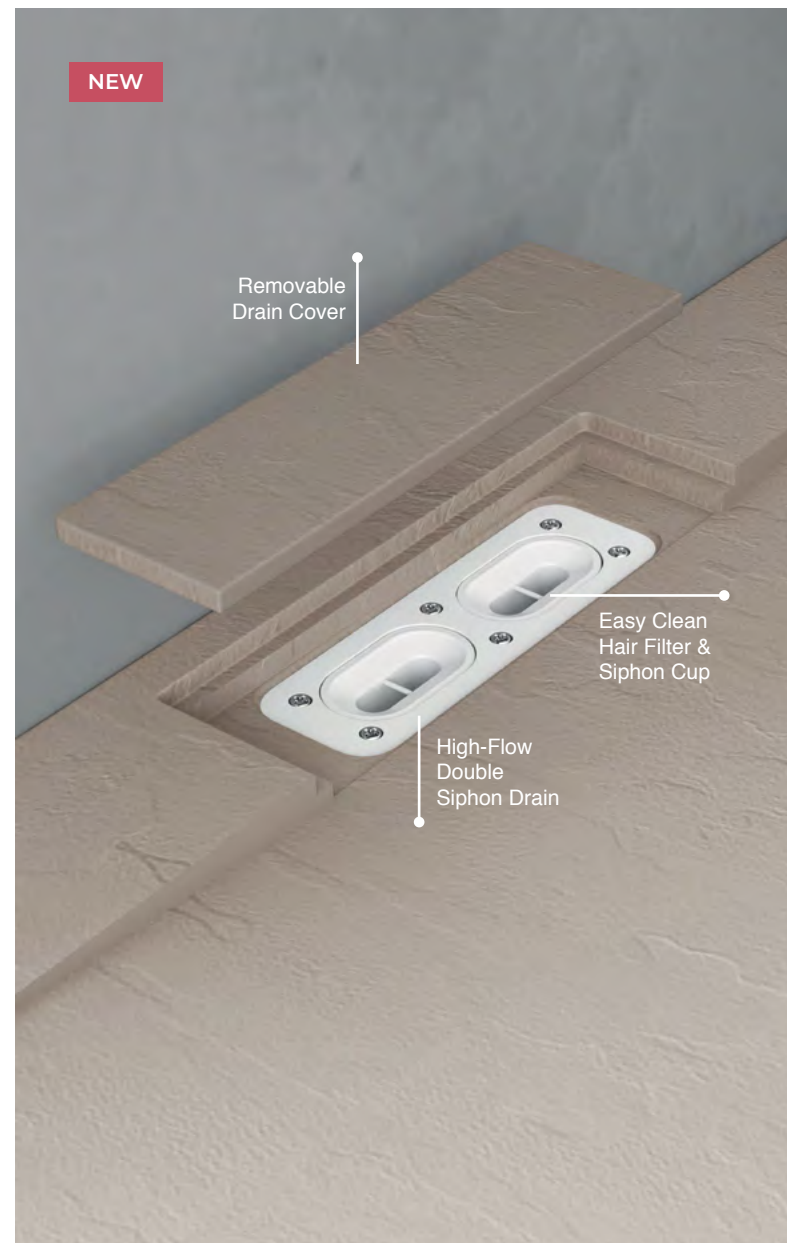

All Slate Trays require Altea Double Siphon Waste (see right). All Slate Trays include Colour Matched Cover.

Altea Slate Shower Tray Waste

ALTWA Altea Double Siphon Waste €45

Waste installation: A minimum of 300mm of straight pipe is required before any bends.