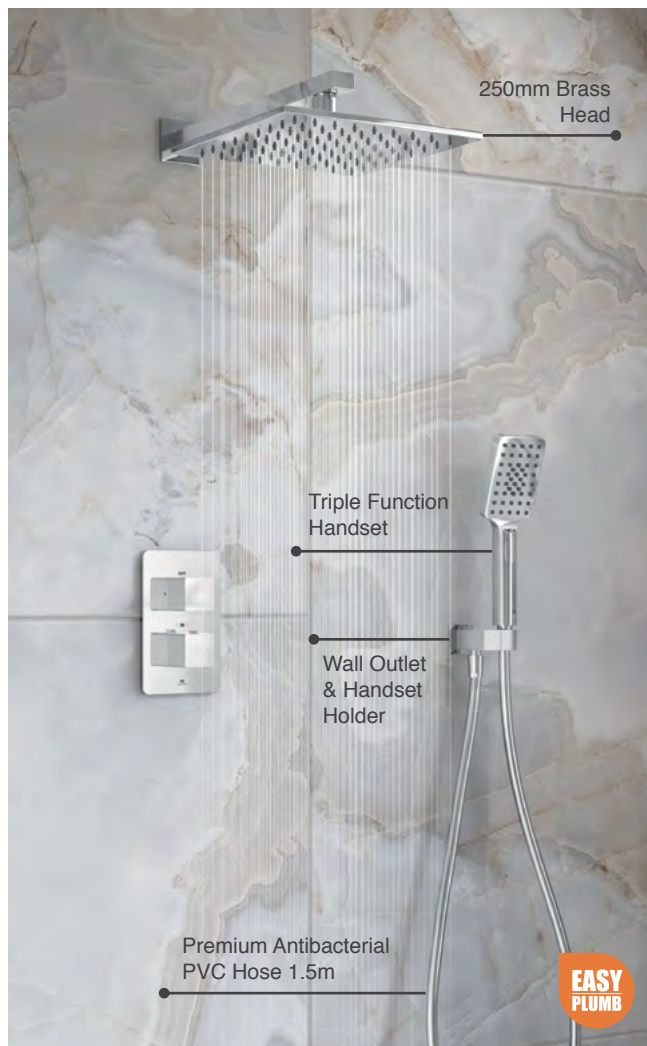

Dayla Shower Kit 2

P 1.0

- Dayla 380mm Shower Arm
- Dayla 250mm Square Brass Head
- Dayla Wall Outlet & Handset Holder Kit
- Universal Easy-Plumb Concealed Valve Box
- 2 Outlet Thermostatic Mixer Valve & Diverter
- 2 Outlet Wall Plate with Square Valves
- Chrome Finish

DASHKIT2CP

€1,138