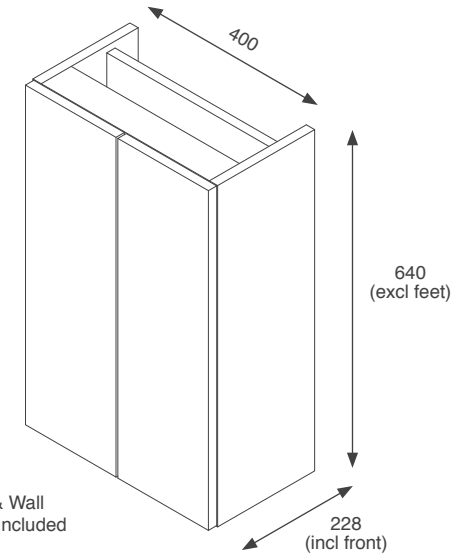

400mm 2 Door Storage Unit Kits

Adjustable Feet & Wall Hanging Fittings Included

Stockton

Black Matt STOSL40SUBL	Indigo Matt STOSL40SUIN
Dust Grey Matt STOSL40SUDG	Cashmere Matt STOSL40SUCA
Fir Green Matt STOSL40SUGF	White Gloss STOSL40SUWH

RRP: €379

Gresham

Black Matt GRESL40SUBL	Indigo Matt GRESL40SUIN
Dust Grey Matt GRESL40SUDG	Cashmere Matt GRESL40SUCA
Fir Green Matt GRESL40SUGF	

RRP: €393