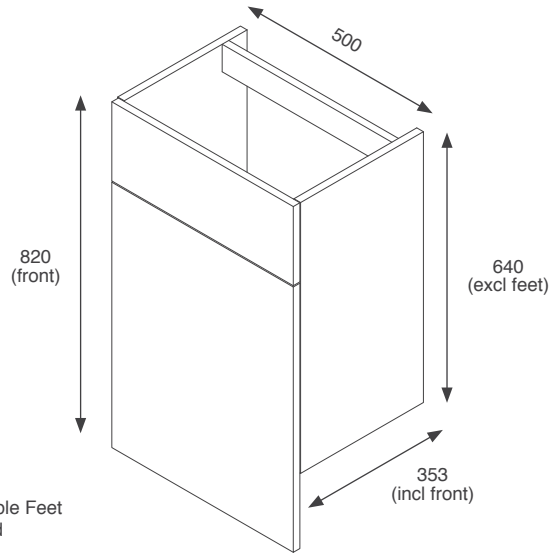

RRP: €580

Gresham

RRP: €607

Fitted Furniture Kits - Standard Depth Units

500mm Back to Wall WC Kits

Adjustable Feet Included

Stockton

| | |
|--|--|
|  Black Matt STO50BTWBL |  Indigo Matt STO50BTWIN |
|  Dust Grey Matt STO50BTWDG |  Cashmere Matt STO50BTWCA |
|  Fir Green Matt STO50BTWFG |  White Gloss STO50BTWWH |