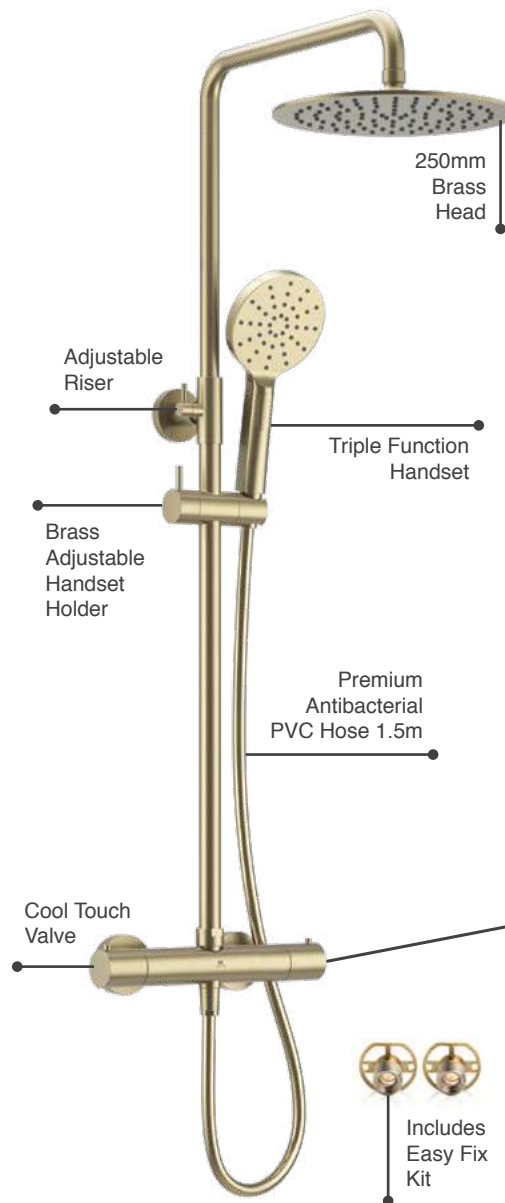

P 1.0

Ryver Shower - Brushed Brass

Exposed Thermostatic Shower

Ryver Exposed Thermostatic Shower

- Cool Touch Thermostatic Exposed Valve
- Adjustable Riser Rail Kit
- 250mm Brass Head
- Push Button Triple Function Handset
- Solid Brass Adjustable Handset Holder
- Premium Antibacterial PVC Shower Hose 1.5m
- Easy Fix Kit
- Brushed Brass PVD Finish