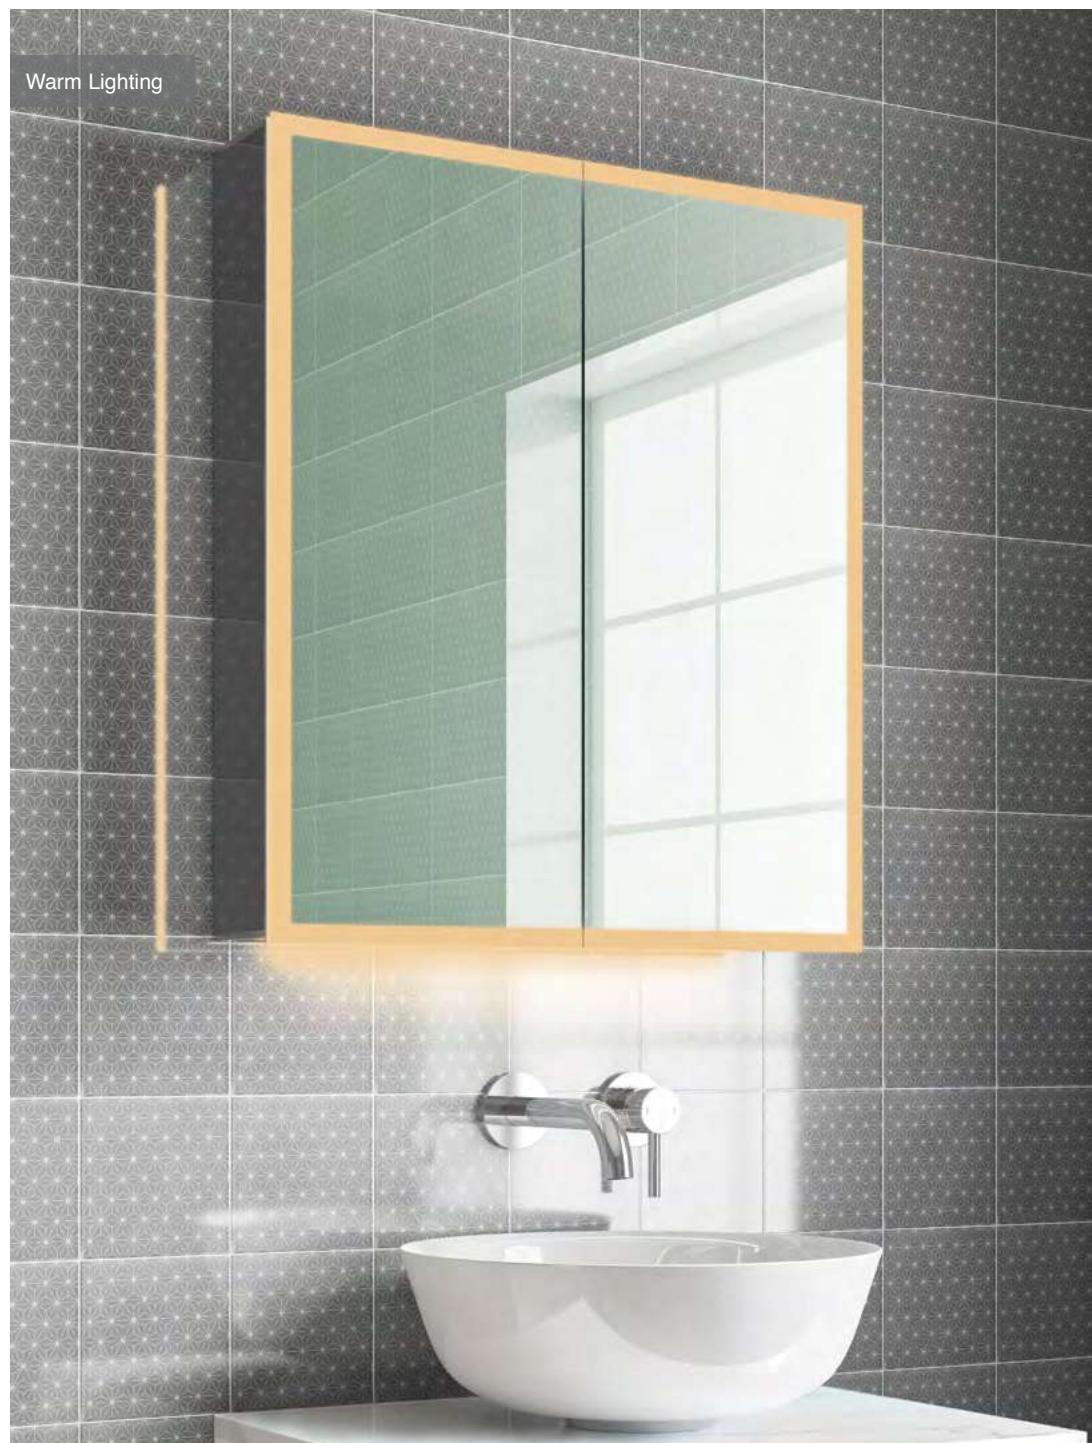

Maya 80
700 x 800 x 130mm

Maya 60
700 x 600 x 130mm

Maya 50
700 x 500 x 130mm

Cool Lighting

Mirror
Sides

Warm Lighting

| Code | Size | RRP |
|-----------|-------------------------|------|
| MLCAMAY50 | H 700 x W 500 x D 130mm | €702 |
| MLCAMAY60 | H 700 x W 600 x D 130mm | €849 |
| MLCAMAY80 | H 700 x W 800 x D 130mm | €972 |