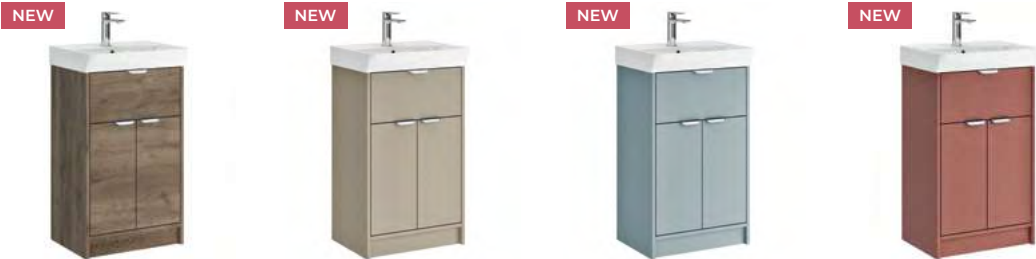

500mm Ceramic Basin

MLBALE50		500mm Leon Ceramic Basin 1th	€170