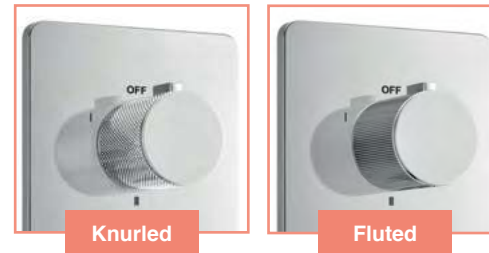

Upgrade The Look

Ryver Bath Kit available with Knurled or Fluted Handles

Ryver Bath Kit 1

RYBAKIT1KNCP Knurled €1,247

RYBAKIT1FLCP Fluted €1,247

P 1.0