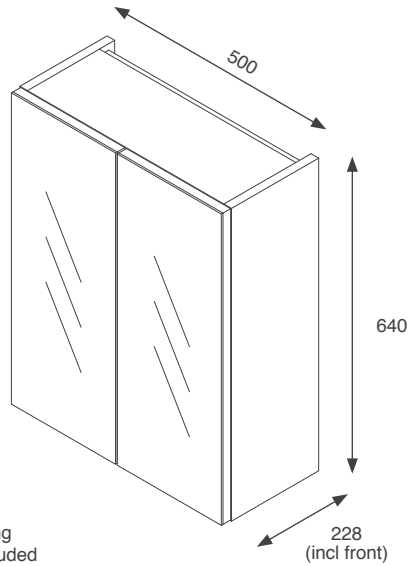

RRP: €454

Fitted Furniture - Wall Hung Mirror Units & Slimline Wall End Panels

500mm & 600mm 2 Door Mirror Unit Kits

Slimline Wall End Panels

500mm 2 Door Mirror Unit

| | |
|--|--|
|  Black Matt FFSL50MIUBL |  Indigo Matt FFSL50MIUIN |
|  Dust Grey Matt FFSL50MIUDG |  Cashmere Matt FFSL50MIUCA |
|  Fir Green Matt FFSL50MIUFG |  White Gloss FFSL50MIUWH |