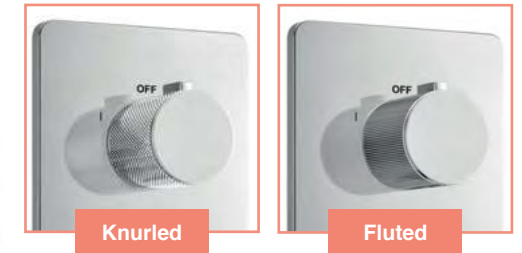

Upgrade The Look

Ryver Shower Kit available with Knurled or Fluted Handles