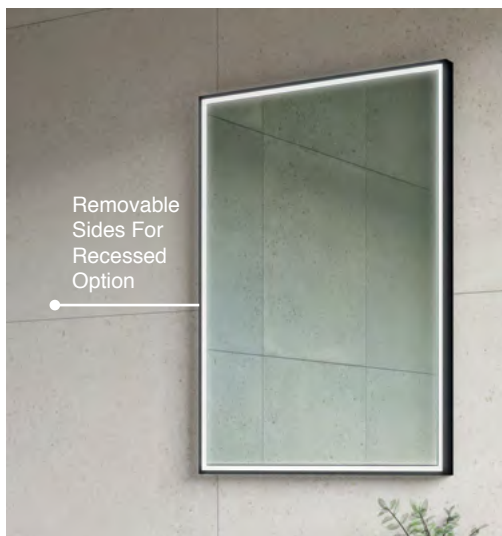

NEW

Corey

LED Mirror Cabinets

Features:

- LED Framed Mirror Cabinet
- Wall Mounted or Recessed
- Mirror Sides (Removable)
- Multi Functional Metal Touch Sensor Controls Light from Cool - Warm & Brightness with Memory Function
- Ambient Lighting & Heated Demister Pad
- 2 Adjustable Shelves
- Charging Socket
- IP44 Rating

Corey 120
700 x 1200 x 137mm

Corey 50
700 x 500 x 137mm

Corey 80
700 x 800 x 137mm

Corey 60
700 x 600 x 137mm

MATT BLACK

BRUSHED BRASS

GUN METAL

| Code | Frame | Size | RRP |
|----------------|---------------|--------------------------|--------|
| MLCACOR50BL | Matt Black | H 700 x W 500 x D 137mm | €916 |
| ▶ MLCACOR50BB | Brushed Brass | H 700 x W 500 x D 137mm | €908 |
| ▶ MLCACOR50GM | Gun Metal | H 700 x W 500 x D 137mm | €908 |
| MLCACOR60BL | Matt Black | H 700 x W 600 x D 137mm | €1,009 |
| ▶ MLCACOR60BB | Brushed Brass | H 700 x W 600 x D 137mm | €999 |
| ▶ MLCACOR60GM | Gun Metal | H 700 x W 600 x D 137mm | €999 |
| MLCACOR80BL | Matt Black | H 700 x W 800 x D 137mm | €1,159 |
| ▶ MLCACOR80BB | Brushed Brass | H 700 x W 800 x D 137mm | €1,152 |
| ▶ MLCACOR80GM | Gun Metal | H 700 x W 800 x D 137mm | €1,152 |
| MLCACOR120BL | Matt Black | H 700 x W 1200 x D 137mm | €1,390 |
| ▶ MLCACOR120BB | Brushed Brass | H 700 x W 1200 x D 137mm | €1,378 |
| ▶ MLCACOR120GM | Gun Metal | H 700 x W 1200 x D 137mm | €1,378 |