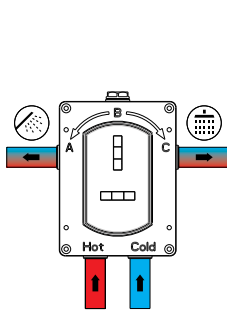

Concealed Easy-Plumb Valve

Multi-Outlet Mixer Valve & Diverter

Your One Box Solution

Universal Easy-Plumb Concealed Valve Box

- Super Slim 60mm Installation Depth
- Simple Two-Stage Fixing
- Front or Rear Mounting Options
- Pressure Testing Plate Included
- Internal Brass Body
- Alignment Cover

EASY
PLUMB

MLSHUCVB

€202

Select Your Number of Outlets

Thermostatic Mixer Valve & Diverter

MLSH1OTMVD	1 Outlet	€303
MLSH2OTMVD	2 Outlet	€303
MLSH3OTMVD	3 Outlet	€303

One Box. Three Options. The Choice Is Yours.

1 Outlet

2 Outlet

3 Outlet

Please note, only one outlet can be used independently at a time.