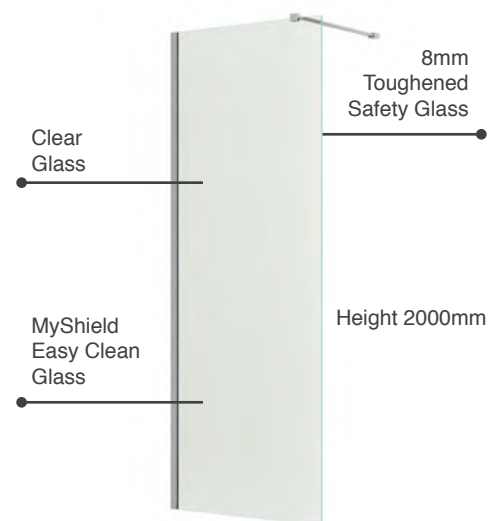

Wetroom Panel 8mm Clear Glass Only

Code	Glass Size (mm)	Adjustment. inc. Wall Profile (mm)	Price
EMWG40	364	370-390	€116
EMWG70	664	670-690	€202
EMWG80	764	770-790	€215
EMWG90	864	870-890	€232
EMWG100	964	970-990	€242
EMWG110	1064	1070-1090	€274
EMWG120	1164	1170-1190	€291
EMWG140	1364	1370-1390	€335

Wetroom Panel 8mm Fluted Glass Only

Code	Glass Size (mm)	Adjustment. inc. Wall Profile (mm)	Price
EMWGFL40	364	370-390	€190
EMWGFL70	664	670-690	€318
EMWGFL80	764	770-790	€365
EMWGFL90	864	870-890	€394
EMWGFL100	964	970-990	€433
EMWGFL110	1064	1070-1090	€480
EMWGFL120	1164	1170-1190	€539
EMWGFL140	1364	1370-1390	€608

Glass showcases a fluted texture on the exterior, while the interior remains smooth combining style with practicality.