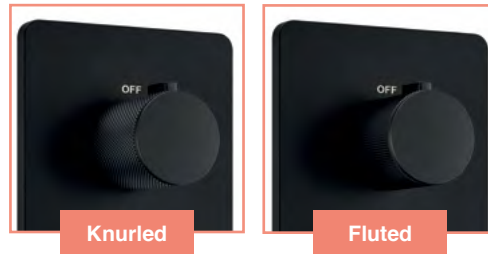

Upgrade The Look

Ryver Shower Kit available with Knurled or Fluted Handles