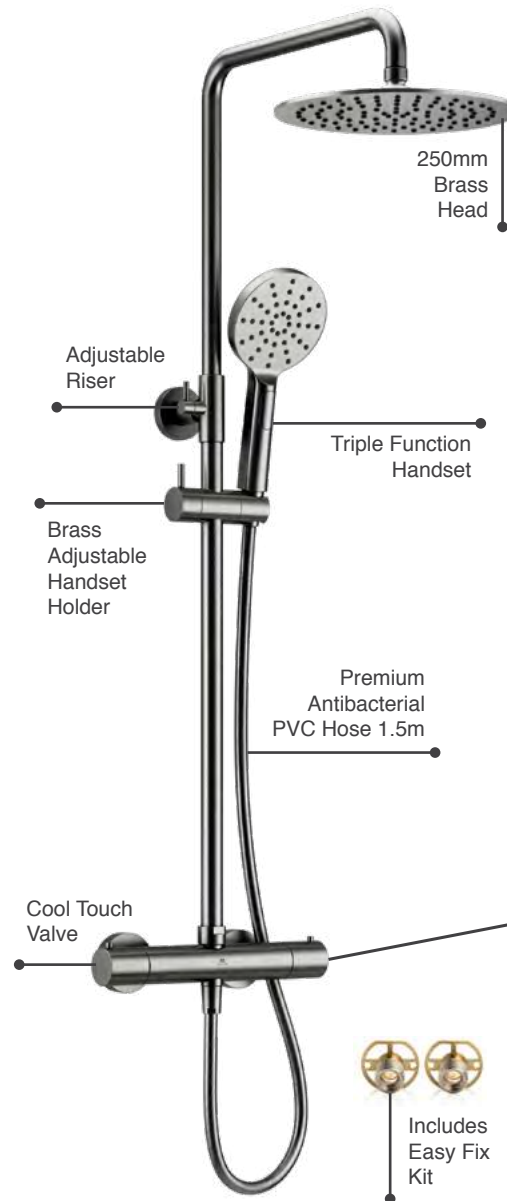

Ryver Shower - Gun Metal

Exposed Thermostatic Shower

Ryver Exposed Thermostatic Shower

- Cool Touch Thermostatic Exposed Valve
- Adjustable Riser Rail Kit
- 250mm Brass Head
- Push Button Triple Function Handset
- Solid Brass Adjustable Handset Holder
- Premium Antibacterial PVC Shower Hose 1.5m
- Easy Fix Kit
- Gun Metal PVD Finish