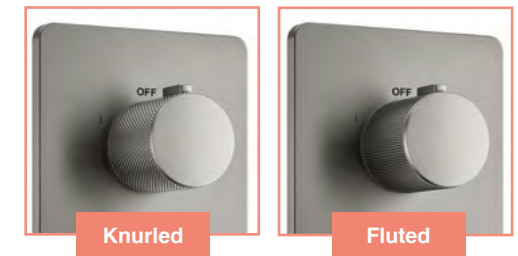

RYSHKIT3GM

€1,492

P 1.0

Upgrade The Look

Ryver Shower Kit available with Knurled or Fluted Handles

Ryver Shower Kit 3

RYSHKIT3KNGM Knurled €1,541

RYSHKIT3FLGM Fluted €1,541