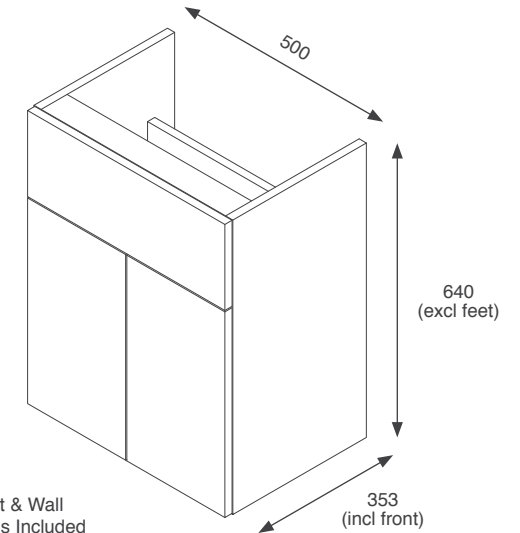

500mm 2 Door Basin Unit Kits