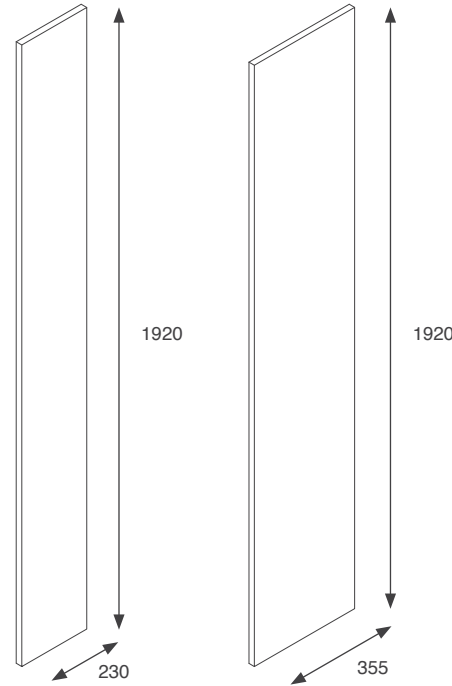

Tall End Panels

Slimline Tall End Panel - 230mm Depth

Black Matt MLFFSLTEPBL	Indigo Matt MLFFSLTEPIN
Dust Grey Matt MLFFSLTEPDG	Cashmere Matt MLFFSLTEPCA
Fir Green Matt MLFFSLTEPFG	White Gloss MLFFSLTEPWH

RRP: €153

Standard Tall End Panel - 355mm Depth

Black Matt MLFFTEPBL	Indigo Matt MLFFTEPIN
Dust Grey Matt MLFFTEPDG	Cashmere Matt MLFFTEPCA
Fir Green Matt MLFFTEPFG	White Gloss MLFFTEPWH

RRP: €202