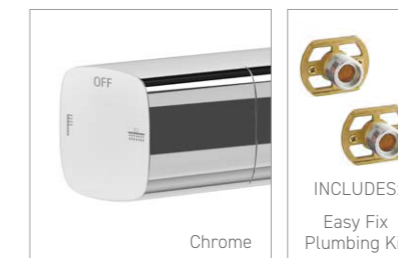

SMOOTH

MP **Vernet**
Smooth Exposed Thermostatic Valve
 • Soft Square Rigid Riser Rail
 • 250mm Shower Head
 • Handset with Smooth Flex Hose

	Chrome	SMS14	£768
	Brushed Bronze	SMS04	£973

DIAMOND

MP **Vernet**
Diamond Exposed Thermostatic Valve
 • Rigid Riser Rail
 • 250mm Shower Head
 • Handset with Smooth Flex Hose