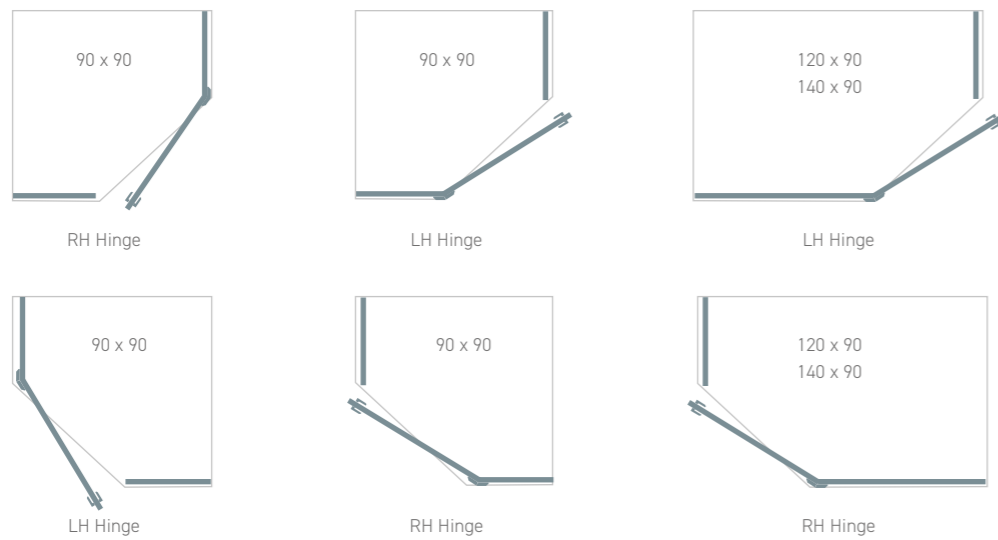

I-ZONE® Hinged Neo

8MM

Size	Adjustment	Door Opening	Glass Thickness	Hinge Hand	Enclosure Only		Enclosure, Tray & Waste	
					Code	Price	Code	Price
90 x 90	86.5-88.5/ 86.5-88.5	55	8mm	LH	EN009	£933	TE009	£1173
90 x 90				RH	EN010	£933	TE010	£1173
120 x 90	116.5-118.5/ 86.5-88.5	55	8mm	LH	EN011	£1020	TE011	£1254
120 x 90				RH	EN012	£1020	TE012	£1254
140 x 90	136.5-138.5/ 86.5-88.5	55	8mm	LH	EN013	£1089	TE013	£1351
140 x 90				RH	EN014	£1089	TE014	£1351