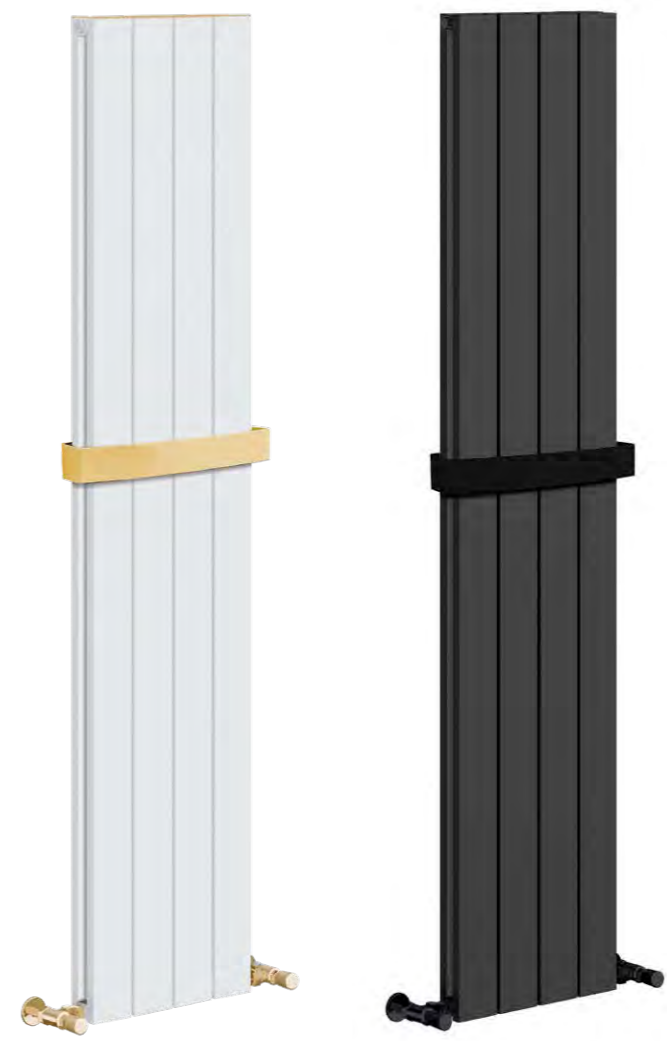

EON Single ALUMINIUM

EON Double ALUMINIUM

Eon Single CH

Height	Width	Tapping Centres	Wall to Pipe Centres	Output Watts	BTU	Colour	Product Code	Price
1200	375	375	45	754	2573	W	RA650	£280
1200	375	375	45	754	2573	A	RA655	£280
1800	375	375	45	1131	3860	W	RA220	£374
1800	375	375	45	1131	3860	A	RA221	£374

Eon Double CH

Height	Width	Tapping Centres	Wall to Pipe Centres	Output Watts	BTU	Colour	Product Code	Price
1800	372	372	75	1681	5736	W	RA225	£509
1800	372	372	75	1681	5736	A	RA226	£509