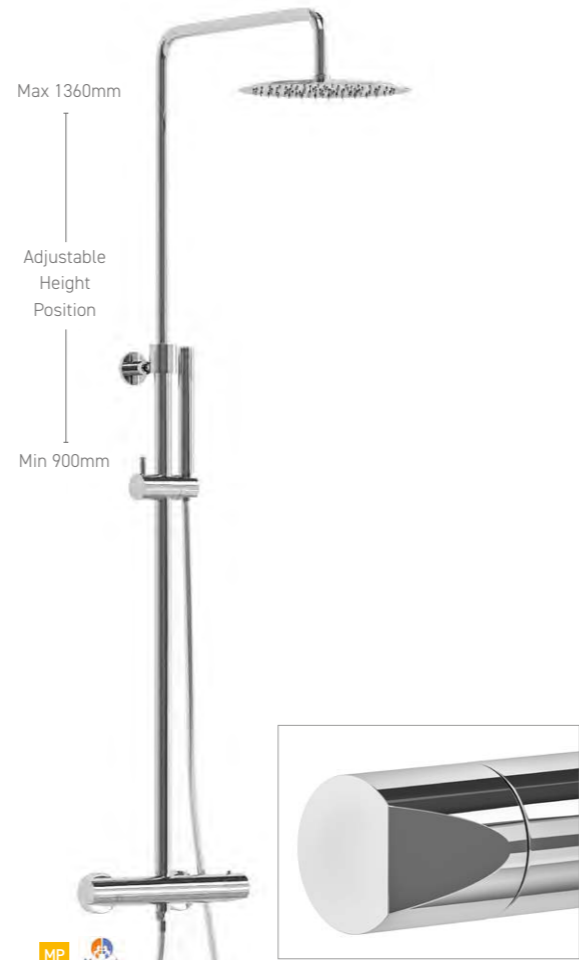

1. **MP** Exposed Thermostatic Valve
2. Rigid Riser Rail
   - 250mm Shower Head
   - Handset with Smooth Flex Hose
3. Chrome LNS13 £608
   - Matt Black LNS32 £718
   - Brushed Brass LNS52 £722
   - Brushed Bronze LNS22 £757
   - Brushed Nickel LNS04 £722
4. **INCLUDES:**
   Easy Fix Plumbing Kit