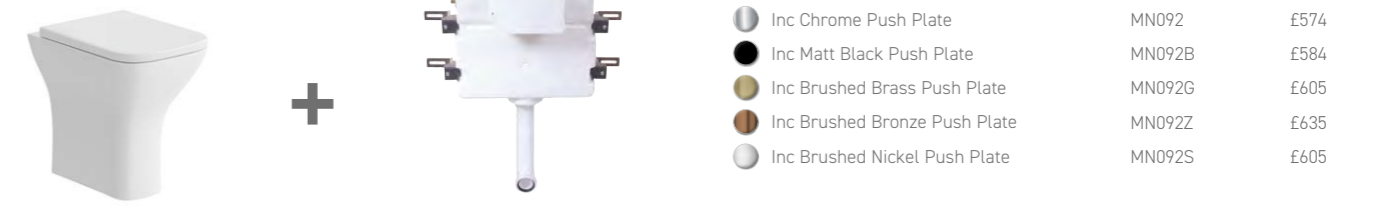

Lune WC & Cistern with Push Plate