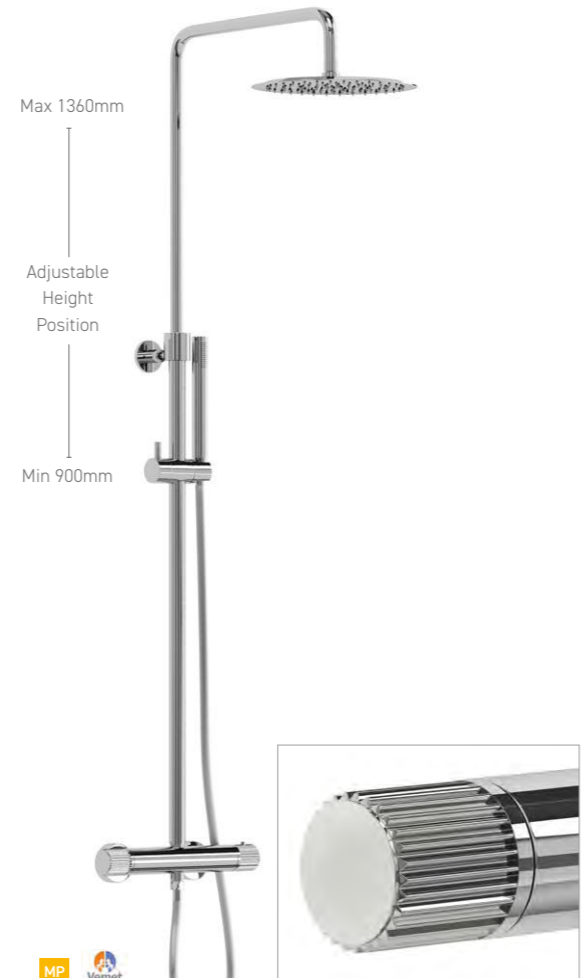

1. **MP** **Exposed Thermostatic Valve**
2. Rigid Riser Rail
   - 250mm Shower Head
   - Handset with Smooth Flex Hose

Chrome	GFS14	£608
Matt Black	GFS32	£718
Brushed Brass	GFS52	£722
Brushed Bronze	GFS04	£757
Brushed Nickel	GFS72	£722

4. **INCLUDES: Easy Fix Plumbing Kit**