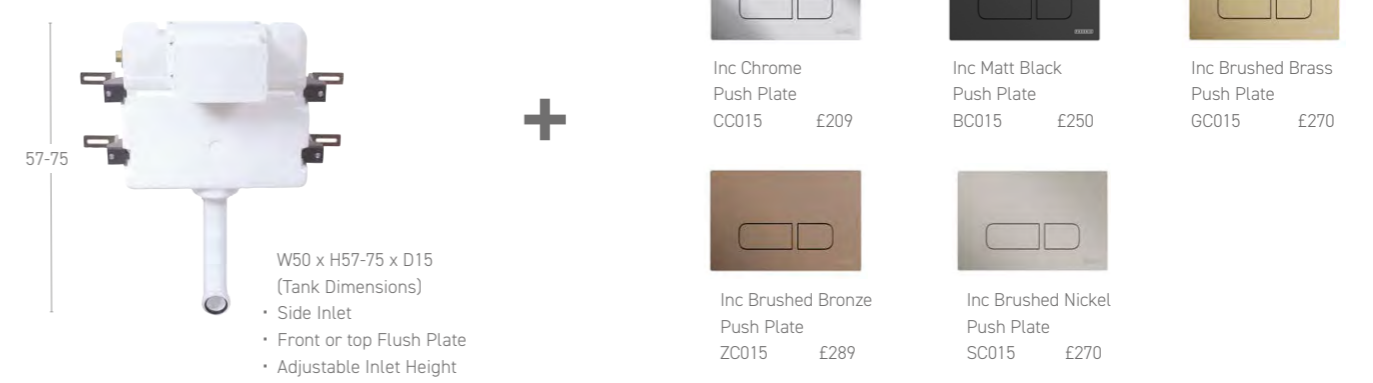

UF Slim
Wrapover Seat

IT081	£717
IT081B	£725
IT081G	£745
IT081Z	£812
IT081S	£745

40 Support Frame

40 Support Frame & Pneumatic Cistern with Round Push Button

Concealed Cistern

Luxury Insulated Concealed Cistern & Pneumatic Push Plate