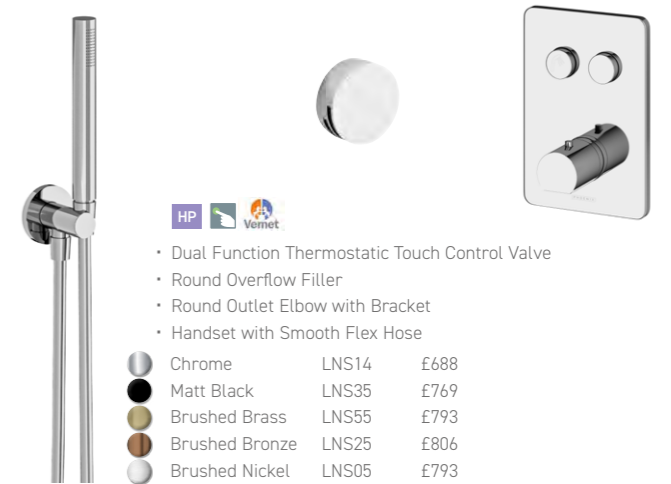

1. **HP** Vernet
2. Dual Function Thermostatic Touch Control Valve
   - Round Overflow Filler
   - Round Outlet Elbow with Bracket
   - Handset with Smooth Flex Hose
3. Chrome LNS14 £688
   - Matt Black LNS35 £769
   - Brushed Brass LNS55 £793
   - Brushed Bronze LNS25 £806
   - Brushed Nickel LNS05 £793