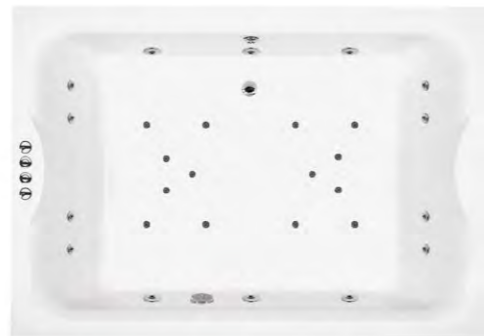

System 3 Combined

BH002S3 £2347
Marino + System 3
Capacity 460 litres
L195 x W135 x D48

OPTIONAL EXTRAS (Factory Fitted)

WPC027
1.5Kw inline heater
For system 1 & 3 only

£129

WPC029
Colour kinetic underwater light
For system 1, 2 & 3

£179

WPC028
ELCB Protection
For system 1, 2 & 3

£36