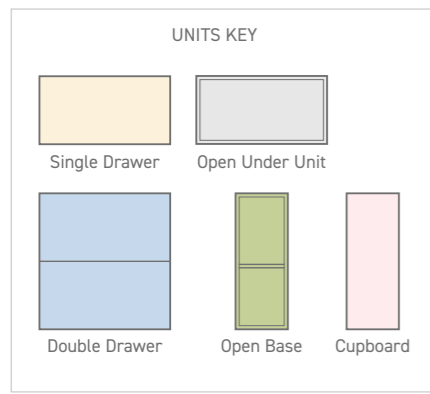

Step 3 - Select the units required.

Step 4 - Select your basin or worktops.

For vanity basins,
see pages 180-185.

I-ZONE® Example Configurations

50cm OPTIONS 60cm OPTIONS 70cm OPTIONS 80cm OPTIONS 100cm OPTIONS