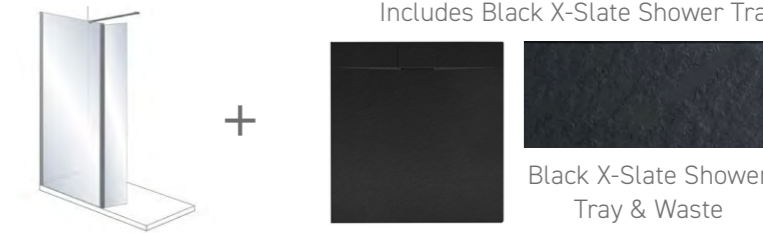

Black X-Slate Shower Tray & Waste

Tray & Waste	Front	Chrome Code	Chrome Price	Matt Black Code	Matt Black Price	Brushed Brass Code	Brushed Brass Price	Brushed Bronze Code	Brushed Bronze Price	Brushed Nickel Code	Brushed Nickel Price
100 x 80	50	MTP161	£712	BTP161	£714	GTP161	£723	ZTP161	£765	KTP161	£723
100 x 90	50	MTP162	£750	BTP162	£752	GTP162	£761	ZTP162	£799	KTP162	£761
110 x 90	65	MTP163	£779	BTP163	£781	GTP163	£790	ZTP163	£837	KTP163	£790
120 x 80	70	MTP151	£767	BTP151	£769	GTP151	£780	ZTP151	£827	KTP151	£780
120 x 90	70	MTP152	£814	BTP152	£817	GTP152	£828	ZTP152	£874	KTP152	£828
130 x 90	76	MTP164	£853	BTP164	£857	GTP164	£867	ZTP164	£912	KTP164	£867
140 x 70	80	MTP165	£831	BTP165	£835	GTP165	£845	ZTP165	£890	KTP165	£845
140 x 80	80	MTP153	£849	BTP153	£854	GTP153	£865	ZTP153	£910	KTP153	£865
140 x 90	80	MTP154	£880	BTP154	£885	GTP154	£896	ZTP154	£940	KTP154	£896
150 x 80	85	MTP155	£909	BTP155	£915	GTP155	£925	ZTP155	£969	KTP155	£925
150 x 90	85	MTP166	£912	BTP166	£917	GTP166	£928	ZTP166	£975	KTP166	£928
160 x 70	100	MTP167	£911	BTP167	£918	GTP167	£929	ZTP167	£976	KTP167	£929
160 x 80	100	MTP156	£959	BTP156	£967	GTP156	£977	ZTP156	£1019	KTP156	£977
160 x 90	100	MTP168	£971	BTP168	£979	GTP168	£989	ZTP168	£1032	KTP168	£989
170 x 70	110	MTP157	£963	BTP157	£970	GTP157	£981	ZTP157	£1023	KTP157	£981
170 x 80	110	MTP158	£1010	BTP158	£1019	GTP158	£1030	ZTP158	£1070	KTP158	£1030
170 x 90	110	MTP159	£1030	BTP159	£1040	GTP159	£1050	ZTP159	£1090	KTP159	£1050
180 x 80	120	MTP160	£1060	BTP160	£1071	GTP160	£1081	ZTP160	£1120	KTP160	£1081
180 x 90	120	MTP169	£1065	BTP169	£1077	GTP169	£1088	ZTP169	£1135	KTP169	£1088