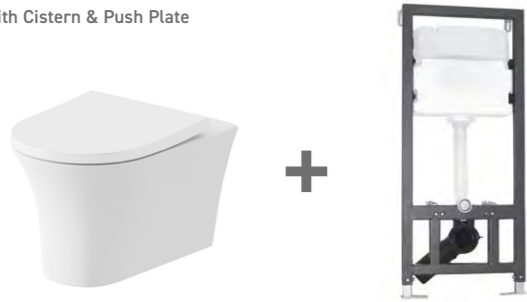

Complete Wall Hung WC Packs

Sima WC, Support Frame
with Cistern & Push Plate

- Inc Chrome Push Plate
- Inc Matt Black Push Plate
- Inc Brushed Brass Push Plate
- Inc Brushed Bronze Push Plate
- Inc Brushed Nickel Push Plate

UF Slim
Wrapover Seat

SI090	£685
SI090B	£695
SI090G	£719
SI090Z	£779
SI090S	£719