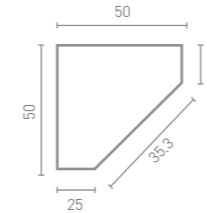

Large Corner Unit W50 x H87 x D50

- Internal shelf
- Chrome handle
- Mineral cast basin
- Reversible door

Gloss White
N090185TH £581