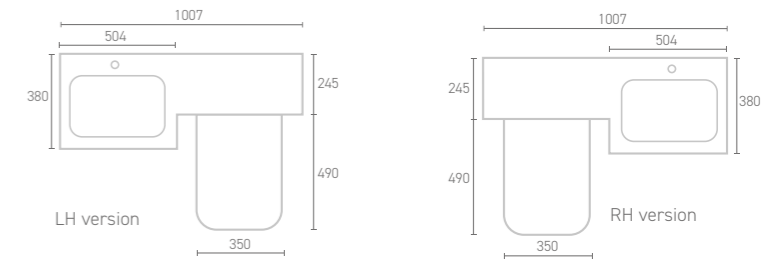

HANDLE OPTIONS Not sold separately

Tenbury 170mm
Included in unit price

Dorton 227mm
Included in unit price

Groove Knob 35mm
Included in unit price

Knurled Handle 183mm
Included in unit price

Chrome HA037

Stimline Bar Handle

Chrome

152mm HA060 Inc
190mm HA061 £14
355mm HA062 £16

152mm HA050 Inc
190mm HA051 £14
355mm HA052 £16

152mm HA040 Inc
190mm HA041 £14
355mm HA042 £16

152mm HA080 Inc
190mm HA081 £14
355mm HA082 £16

Overflow Ring Colours for Mineral Cast Basins

Not sold separately. Must be ordered with the unit.

Pneumatic Push Buttons

Not sold separately. Must be ordered with the unit.