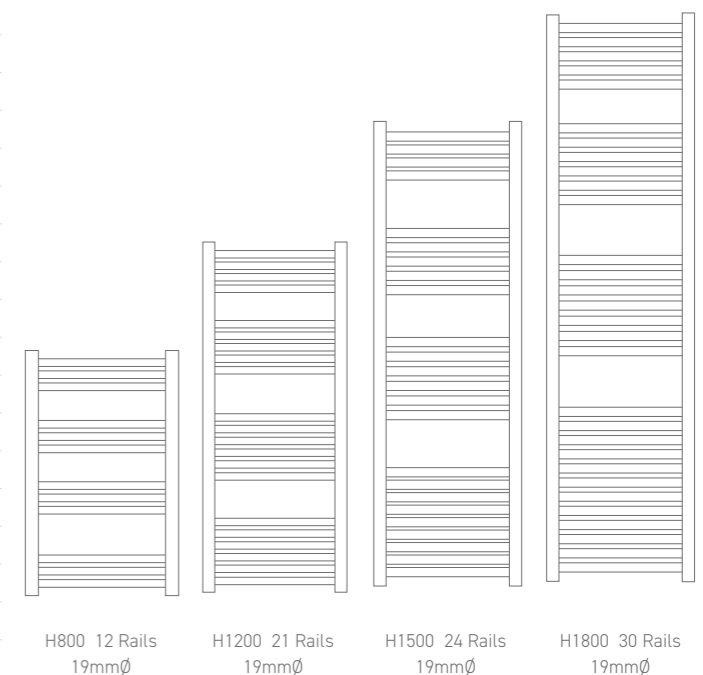

Flavia Straight Gloss White Pre-Filled Electric 

Height	Width	Element Watts	Product Code	Price
800	300	150	EA500	£192
1200	300	300	EA501	£217
1500	300	300	EA502	£222
1800	300	600	EA503	£228
800	400	150	EA600	£195
1200	400	300	EA601	£220
1500	400	600	EA602	£228
1800	400	600	EA603	£250
800	500	150	EA700	£202
1200	500	300	EA701	£223
1500	500	600	EA702	£233
1800	500	600	EA703	£255
800	600	300	EA800	£210
1200	600	600	EA801	£227
1500	600	600	EA802	£241
1800	600	600	EA803	£262