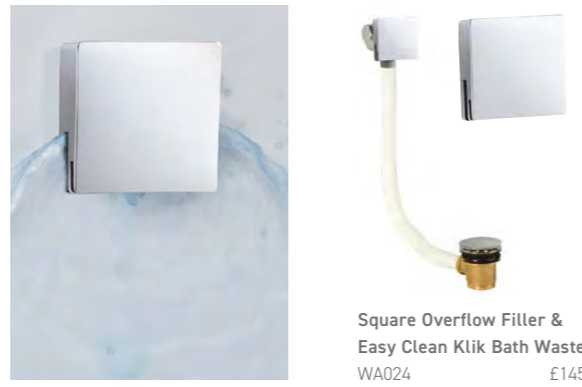

Bath Waste & Overflow Filler

Square Overflow Filler & Easy Clean Klik Bath Waste
WA024 £145