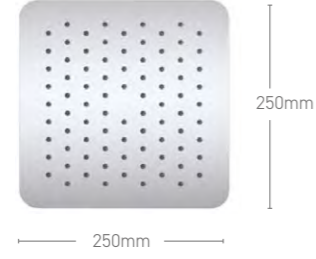

250mm Square

SH073 Shower Head & Wall Arm £93
SH074 Shower Head & Ceiling Arm £87
SLH009 Shower Head £51

SH071 Shower Head & Wall Arm £100
SH072 Shower Head & Ceiling Arm £87
SLH012 Shower Head £54

SH024 £624
Luxury Dual Function Ceiling Mounted Shower Head
Inc Hoses & Ceiling Mounts
500mm x 500mm