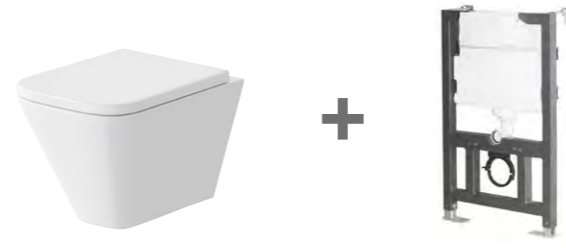

I-Zone WC, Support Frame
with Cistern & Push Plate

- Inc Chrome Push Plate
- Inc Matt Black Push Plate
- Inc Brushed Brass Push Plate
- Inc Brushed Bronze Push Plate
- Inc Brushed Nickel Push Plate

UF Slim
Wrapover Seat

FI081	£685
FI081B	£695
FI081G	£719
FI081Z	£779
FI081S	£719