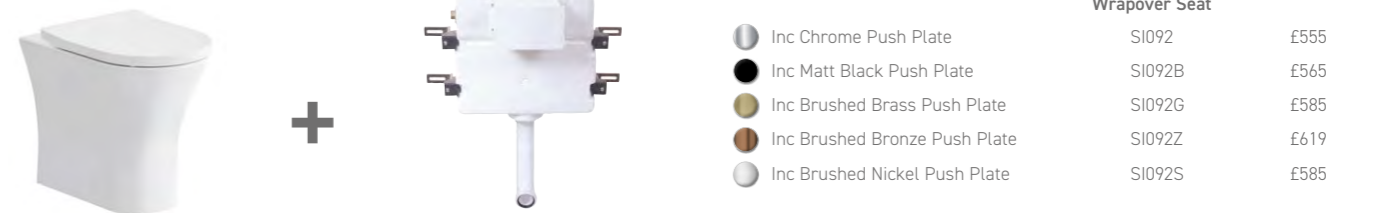

Complete Back to Wall WC Packs

Sima WC & Cistern with Push Plate