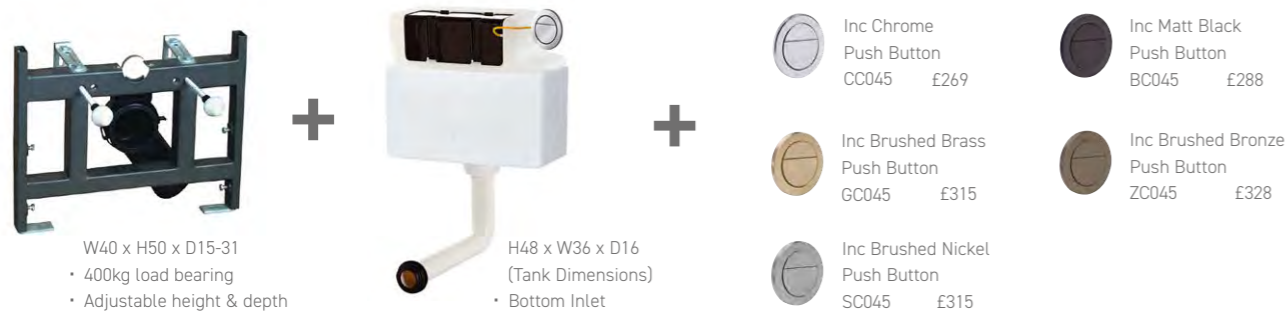

40 Support Frame

40 Support Frame & Pneumatic Cistern with Round Push Button