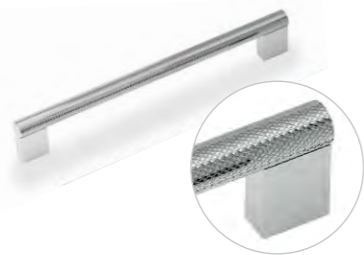

Groove Knob Chrome
Page 138

125 Livello Stimline Basin Unit RH
Page 143

145 Livello Standard Basin Unit LH - Page 143

Cashmere Gloss

Matt Highland Green

Diamond Basin Mono
Chrome
Page 304

Knurled Handle
Chrome
Page 138