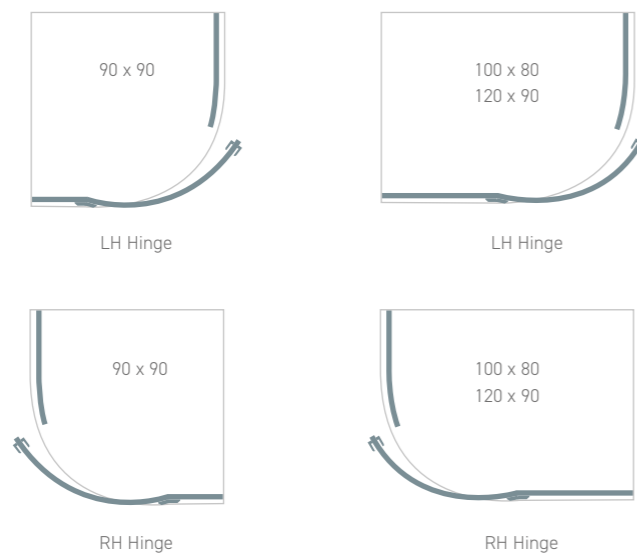

I-ZONE® Hinged Quadrant

8MM

Size	Adjustment	Door Opening	Height	Glass Thickness	Hinge Hand	Enclosure Only		Enclosure, Tray & Waste	
						Code	Price	Code	Price
90 x 90	86.5-88.5/ 86.5-88.5	60	200	8mm	LH	EN015	£1019	TE015	£1214
90 x 90	86.5-88.5/ 86.5-88.5	60	200	8mm	RH	EN016	£1019	TE016	£1214
100 x 80	96.5-98.5/ 86.5-88.5/	60	200	8mm	LH	EN017	£1040	TE017	£1257
100 x 80	96.5-98.5/ 86.5-88.5/	60	200	8mm	RH	EN018	£1040	TE018	£1257
120 x 90	116.5-118.5/ 86.5-88.5/	60	200	8mm	LH	EN019	£1124	TE019	£1379
120 x 90	116.5-118.5/ 86.5-88.5/	60	200	8mm	RH	EN020	£1124	TE020	£1379