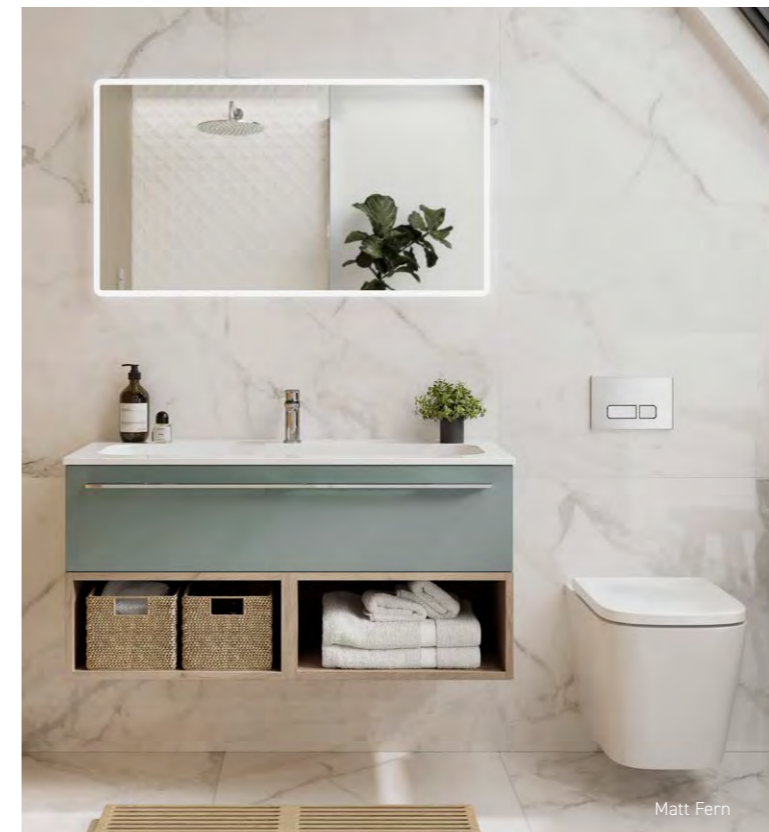

I-ZONE®

No two homes are precisely the same, which is why Phoenix have created the most versatile, multi-layer modular furniture collection available today.

Boasting twelve stunning contemporary unit colours, nine worktop colours and multiple handle designs and colours, the Phoenix I-Zone® collection is truly unique.

True choice, true individuality, truly your I-Zone®.