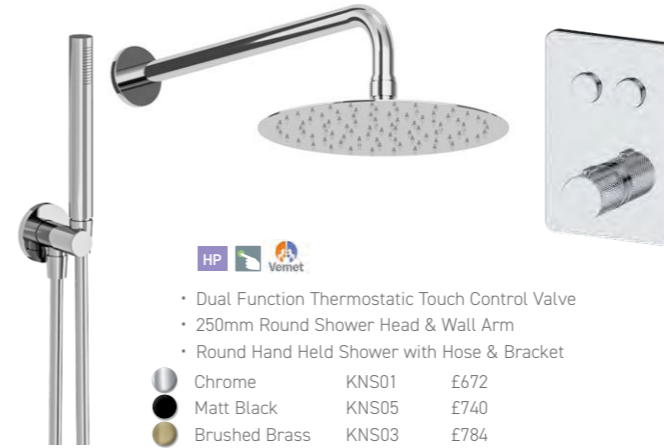

INCLUDES:
Easy Fix
Plumbing Kit

SIMA KNURLED

HP Vernet

- Dual Function Thermostatic Touch Control Valve
- 250mm Round Shower Head & Wall Arm
- Round Hand Held Shower with Hose & Bracket

Chrome	KNS01	£672
Matt Black	KNS05	£740
Brushed Brass	KNS03	£784