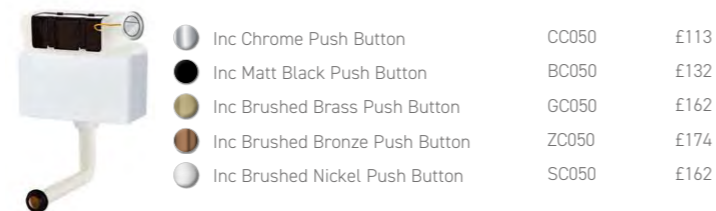

Insulated Concealed Pneumatic Cistern & Round Push Button W36 x H48 x D16 (Tank Dimensions) • Bottom Inlet