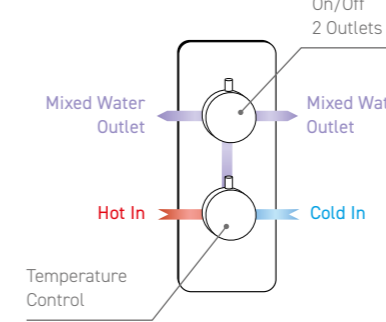

Bath Suite

- Dual Function Thermostatic Valve
- Round Outlet Elbow with Bracket
- Handset with Smooth Flex Hose
- Round Overflow Filler

Single Function

MP Vernet
SV001RO £297

MP Vernet
SV001SQ £297

Dual Function