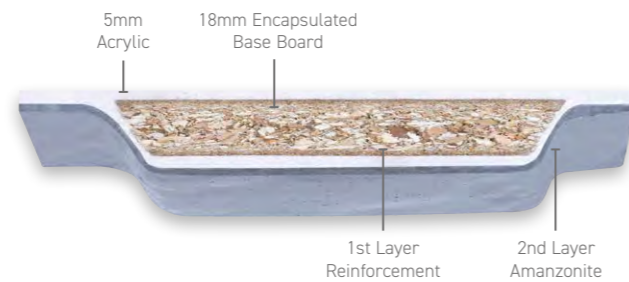

The Quality of an Amazonite Bath

Over the last 24 years Phoenix have developed an unrivalled reputation for luxury bathing that incorporates the most versatile and contemporary designs.

Amazonite is our modern technical advance which delivers the ultimate in strength, rigidity and heat retention. It uses a reinforced layer which enhances the baths thermal properties giving you a consistent bathing experience time and time again.

Amazonite is now respected throughout the industry and is the barometer of quality by which bath manufacture is judged. As a result, it has become our most popular bath option.

ULTIMATE STRENGTH

RIGIDITY

HEAT RETENTIVE