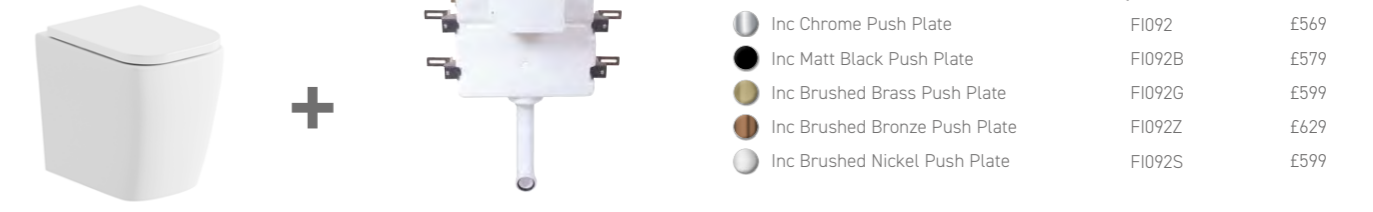

I-Zone WC & Cistern with Push Plate