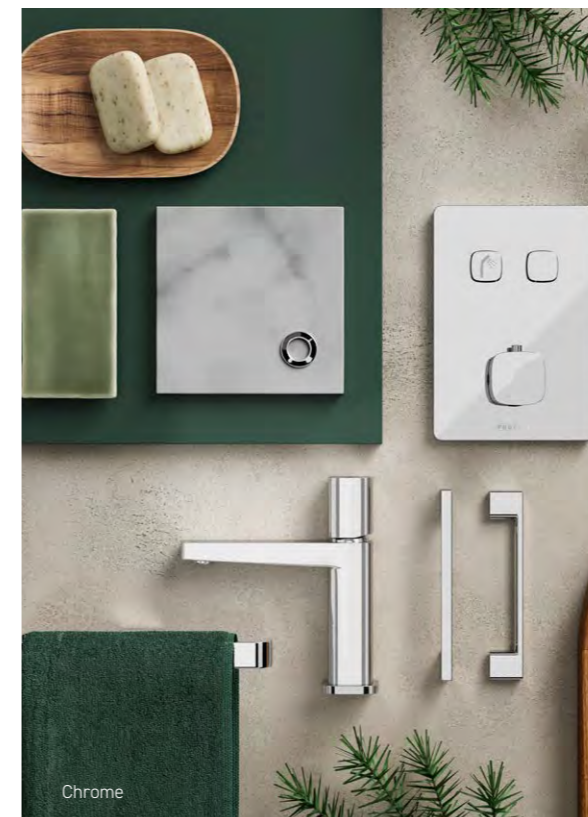

LP
Minimum of
0.2 Bar

MP
Minimum of
0.5 Bar

HP
Minimum of
1.0 Bar

HP+
Minimum of
2.0 Bar

For showers on a low/medium pressure system, we recommend that a negative head pump is installed.