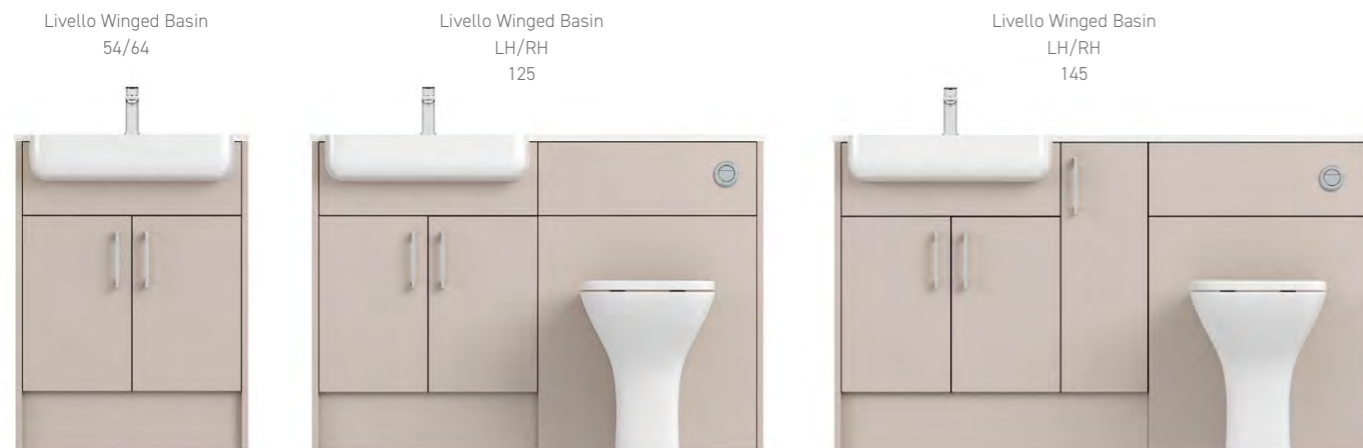

Livello Winged Basin 54/64
Livello Winged Basin LH/RH 125
Livello Winged Basin LH/RH 145

Twin Door Basin Unit 54/64
Twin Door Basin Unit 60
BTW Unit 60
Twin Door Basin Unit 60
Full Height Single Door Base Unit 20
BTW Unit 60

All Carcass colours are Matt Graphite.