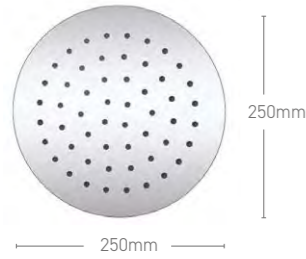

Shower Heads & Arms

POLISHED
STAINLESS STEEL

250mm Round