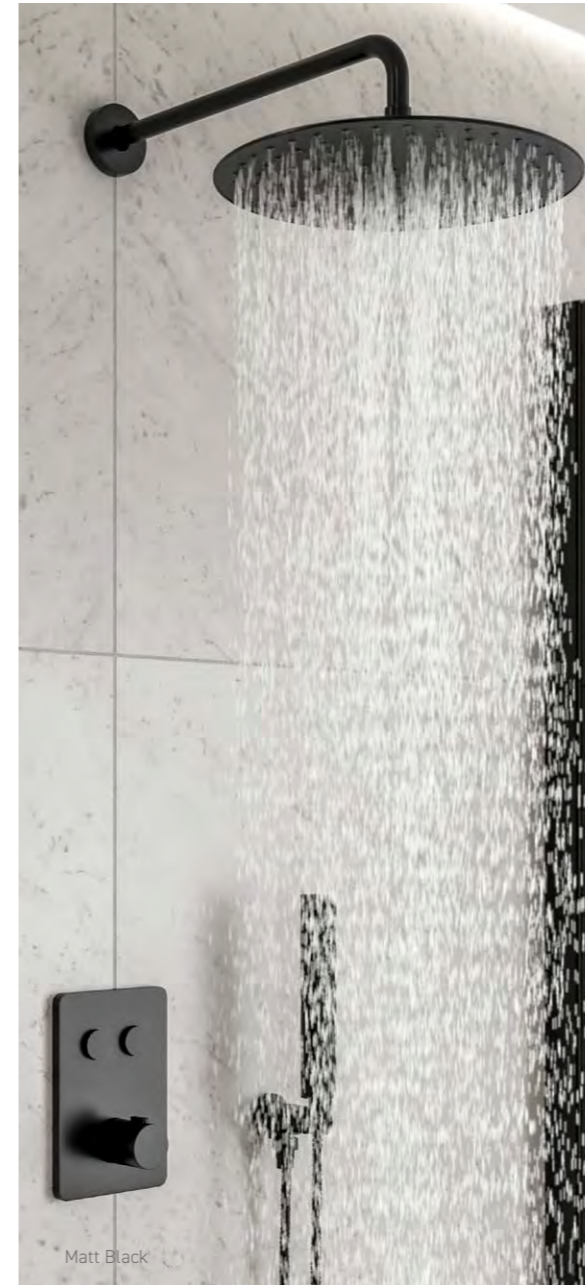

Matt Black

I-ZONE®

Bold yet understated, the I-Zone® collection offers wall and basin mounted options along with shower valves and a freestanding bath shower mixer giving you total choice in your bathroom design.

PVD utilizes a Titanium Nitride that provides an extremely **durable** and **hard-wearing** coating. PVD coatings possess a far higher resistance to wear than traditional gold plating. It is a fact that the PVD coating will stay on the product longer than traditional electro-plating and powder coating.