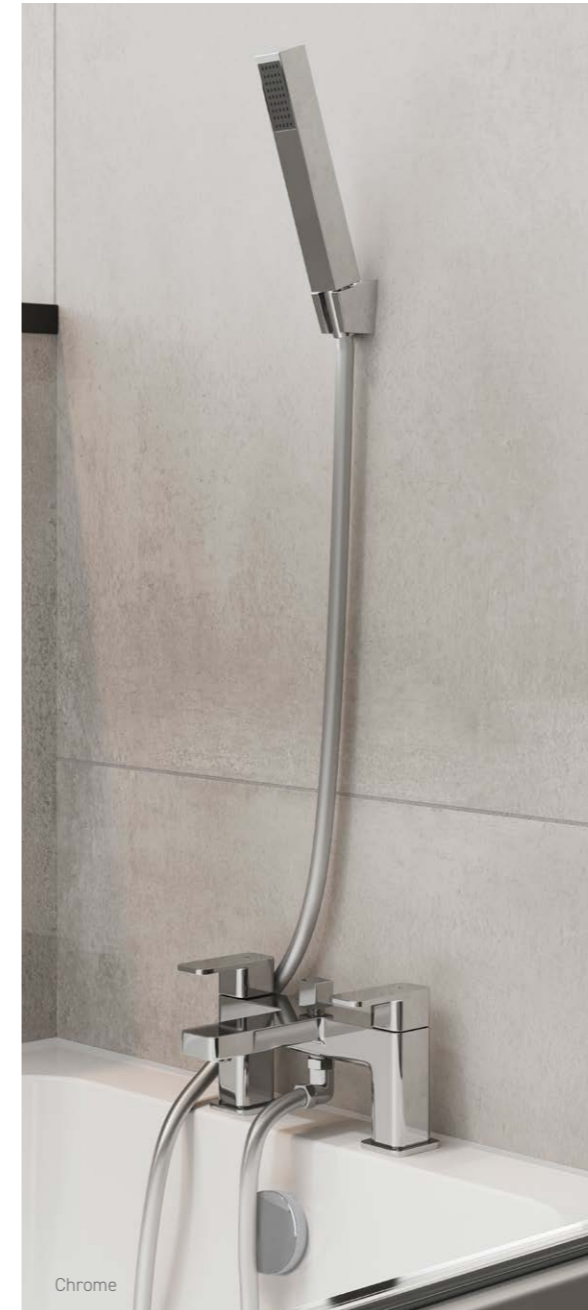

SOFT²

A modern design, the Phoenix Soft² collection effortlessly incorporates smooth curves with clean lines.

LP

Minimum of
0.2 Bar

MP

Minimum of
0.5 Bar

HP

Minimum of
1.0 Bar

HP+

Minimum of
2.0 Bar

For showers on a low/medium pressure system, we recommend that a negative head pump is installed.