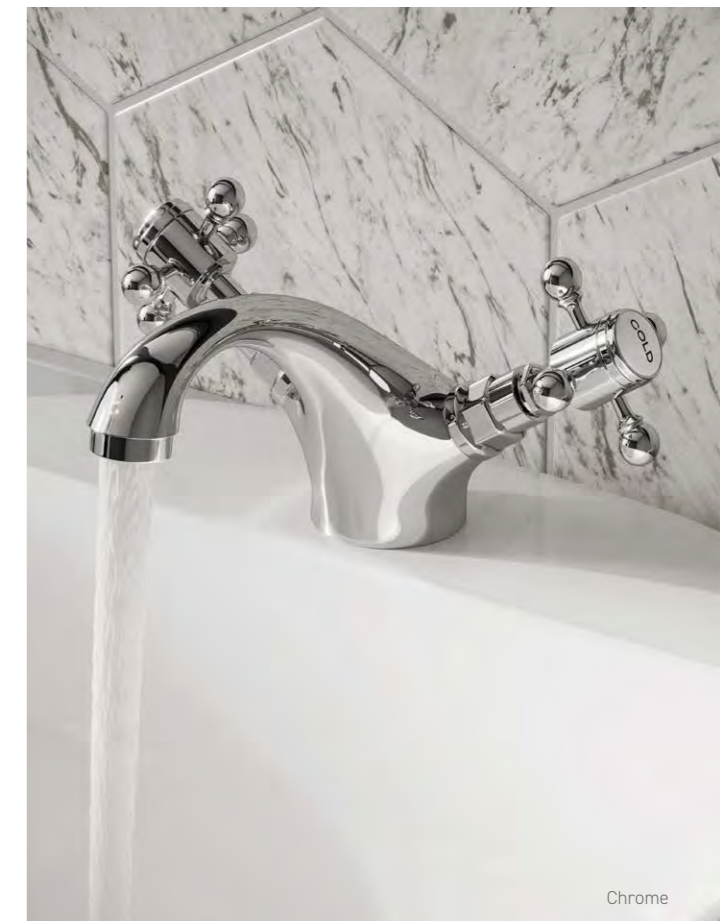

Chrome

LP
Minimum of
0.2 Bar

MP
Minimum of
0.5 Bar

HP
Minimum of
1.0 Bar

HP+
Minimum of
2.0 Bar