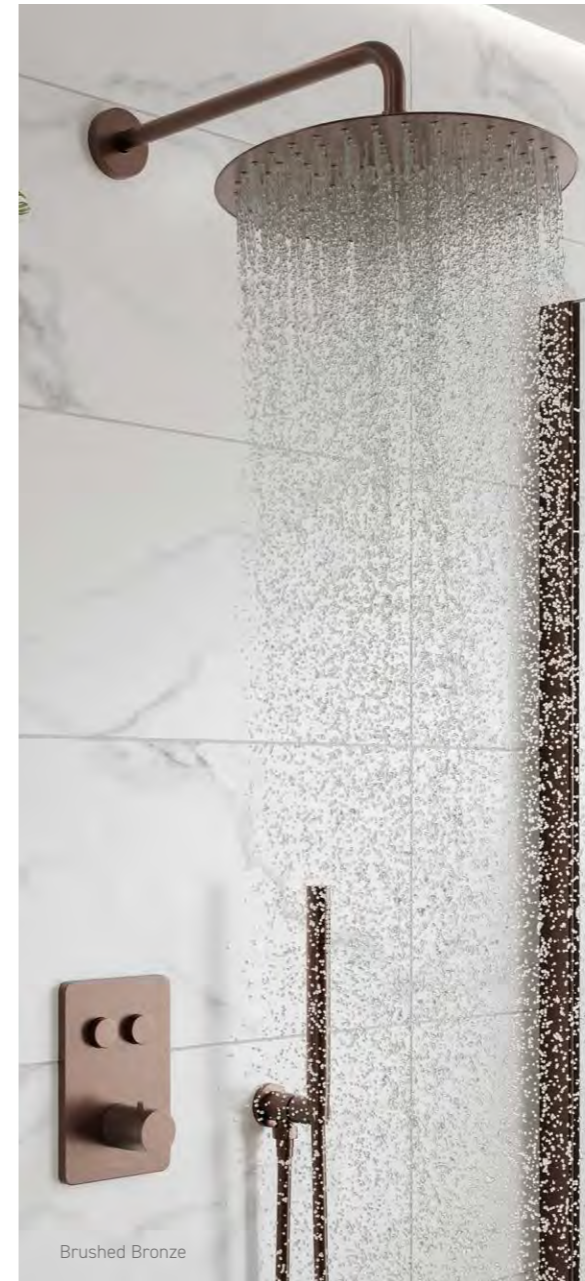

Brushed Bronze

LIVELLO

Subtle yet sophisticated design enhances the elegant Livello collection allowing form and function to meet in perfect harmony.