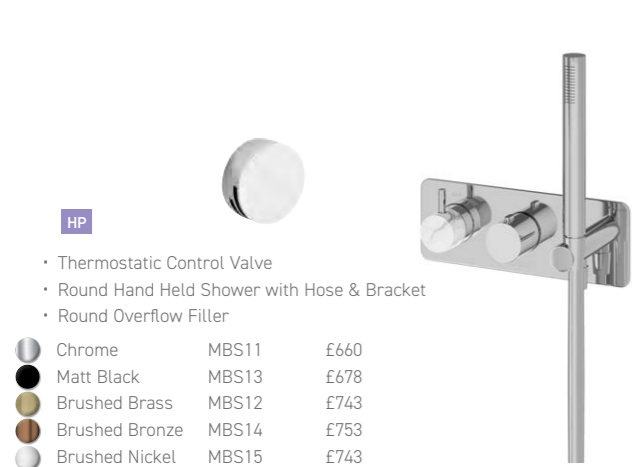

HP

- Thermostatic Control Valve
- Round Hand Held Shower with Hose & Bracket
- Round Overflow Filler

Chrome	MBS11	£660
Matt Black	MBS13	£678
Brushed Brass	MBS12	£743
Brushed Bronze	MBS14	£753
Brushed Nickel	MBS15	£743