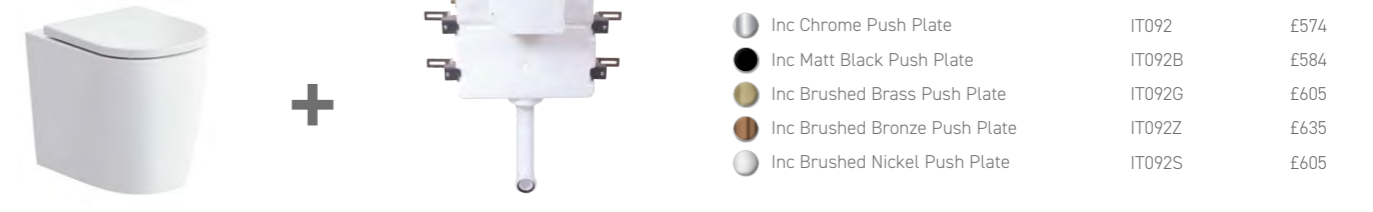

Identity WC & Cistern with Push Plate