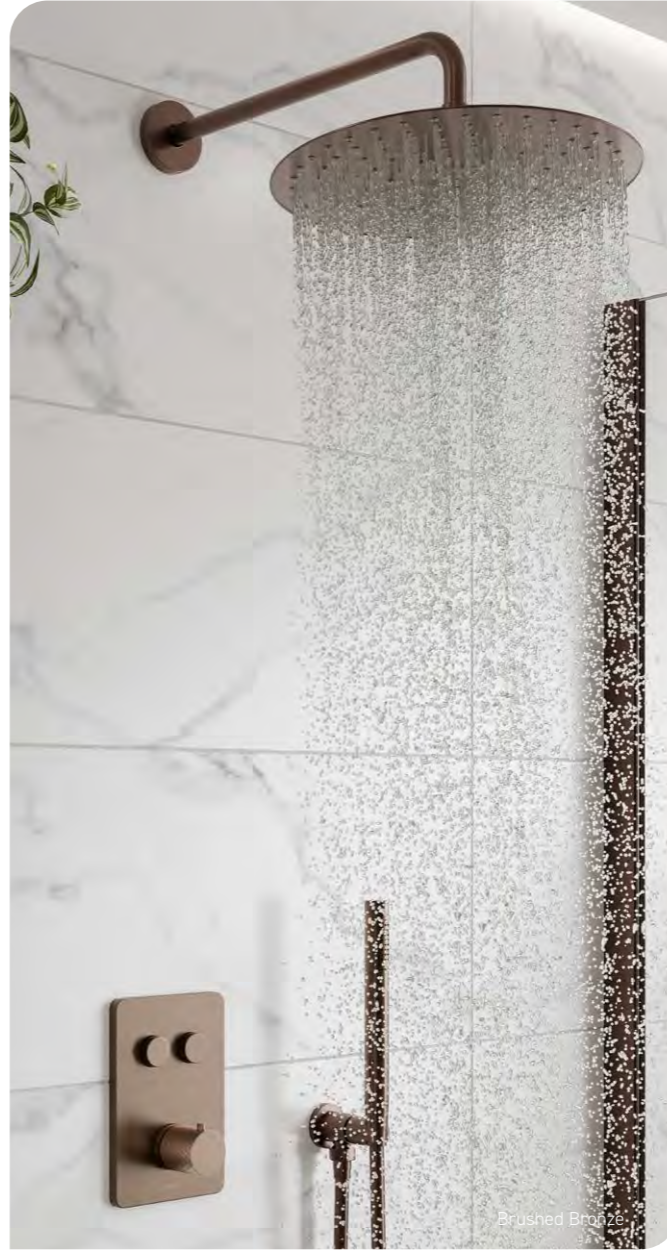

HP **Vernet**

- Dual Function Thermostatic Touch Control Valve
- Round Overflow Filler
- Round Outlet Elbow with Bracket
- Handset with Smooth Flex Hose

Chrome	DIS14	£688
Matt Black	DIS35	£769
Brushed Brass	DIS55	£793
Brushed Bronze	DIS25	£806
Brushed Nickel	DIS05	£793

HP **Vernet**

- Dual Function Thermostatic Touch Control Valve
- 250mm Round Shower Head & Ceiling Arm
- Round Hand Held Shower with Hose & Bracket

Chrome	DIS11	£666
Matt Black	DIS36	£728
Brushed Brass	DIS56	£742
Brushed Bronze	DIS26	£757
Brushed Nickel	DIS02	£742