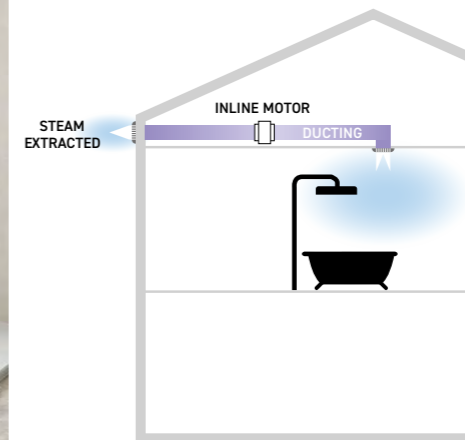

Our complete Extractor Kit contains a low noise level bathroom fan with an adjustable run-on timer.

The slim, flush mounted grille sits discreetly in your ceiling and has warm or cool white LED illumination.

Features:

- 1x Inline mixed flow 125mm fan with timer
- 2x Fascias - Chrome & White
- 2 Speeds - 55/75W
- Extraction rate - 262/307m³/hr
- 4m Flexible 125mm ducting
- External fixed grille (Insect Mesh included)
- Run-On Timer
- Supplied with both warm & cool light