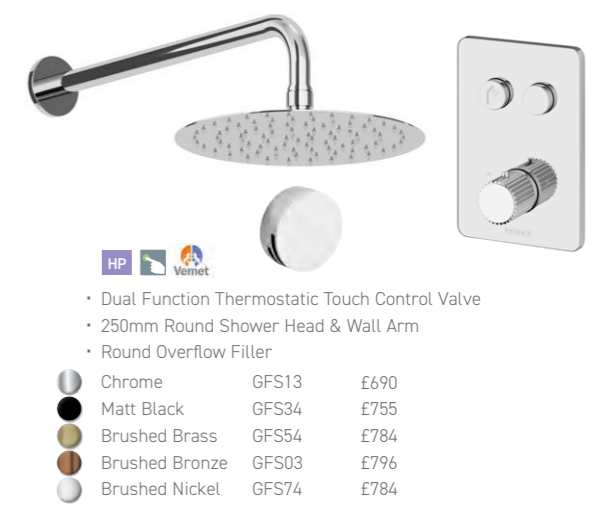

1. **HP** **Vernet**
2. Dual Function Thermostatic Touch Control Valve
   - 250mm Round Shower Head & Wall Arm
   - Round Overflow Filler

Chrome	GFS13	£690
Matt Black	GFS34	£755
Brushed Brass	GFS54	£784
Brushed Bronze	GFS03	£796
Brushed Nickel	GFS74	£784