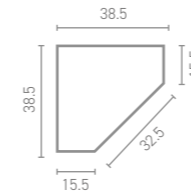

Small Corner Unit W38.5 x H87 x D38.5

- Internal shelf
- Chrome handle
- Mineral cast basin
- Reversible door

Gloss White
N090184TH £448