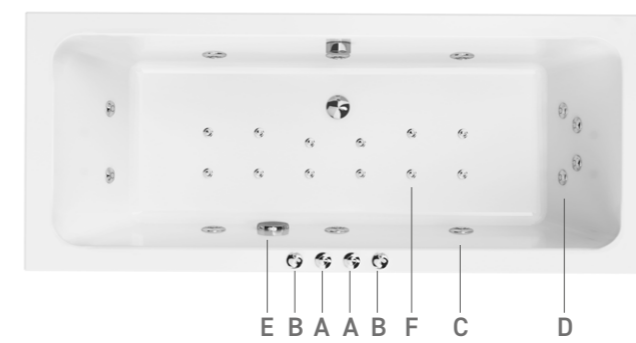

Optional Extras (Factory Fitted):

- I Inline Heater
- J Colour Kinetic Underwater Light
- K ELCB Protection

All system baths do not include brassware/tap/filler or waste.
‡ System Bath Production Item - All these production items are specially produced in our UK factory and have a production/despatch time of approx. 5-7 working days. These items cannot be cancelled or returned after production has commenced.