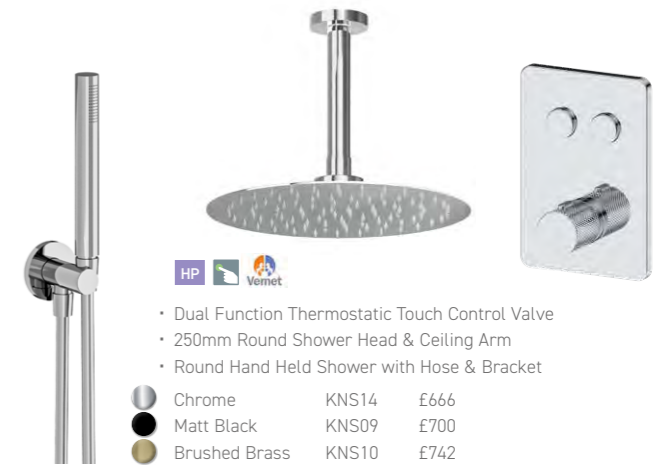

- Dual Function Thermostatic Touch Control Valve
- Round Overflow Filler
- Round Outlet Elbow with Bracket
- Handset with Smooth Flex Hose

Chrome	KNS07	£688
Matt Black	KNS12	£753
Brushed Brass	KNS08	£793