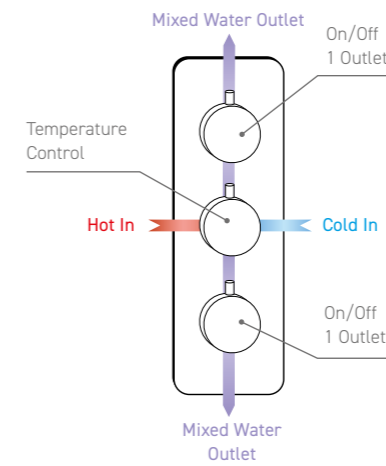

Dual Function