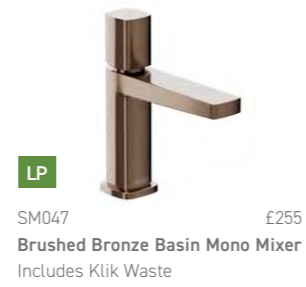

SM047 £255
Brushed Bronze Basin Mono Mixer
Includes Klik Waste

For the full range of wastes, see page 343