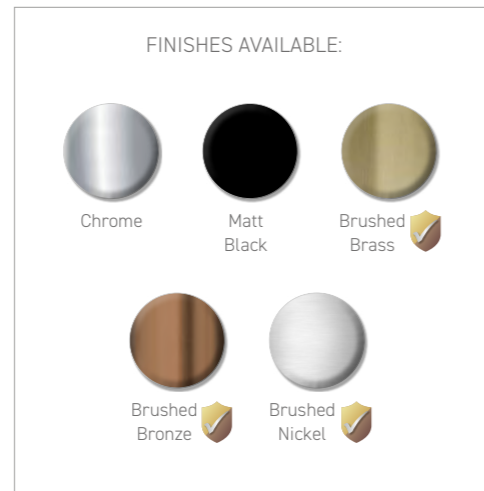

EXPOSED SHOWERING SOLUTIONS

Rigid riser rails were originally designed to be used where the wall cavity will not allow for a concealed valve. Things have moved on since then and now some exposed shower units encompass features including our Coldtouch safety feature.

MP Minimum of 0.5 Bar
HP Minimum of 1.0 Bar
HP+ Minimum of 2.0 Bar

Our **PVD durable coating** is a modern process that will stay on the product longer than traditional electro-plating and powder coating.

PVD utilizes Titanium Nitride molecules that provide an extremely durable and hard-wearing coating.

PVD coatings possess a far higher resistance to wear than traditional gold plating.

CH MB BB ZE BN

CH ZE

CH MB BB ZE BN

CH MB BB ZE BN

CH MB BB

CH MB BB ZE