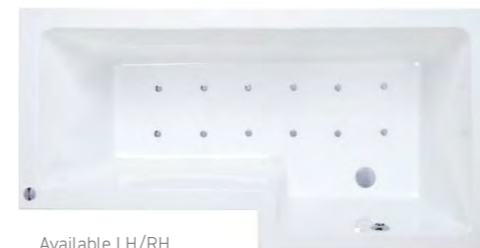

Available LH/RH (RH bath shown)

L-Bath only

L170 x W85 (W² 70) x H54 x D40. Capacity 255 litres

LH BH036	£479	RH BH035	£479
LH BH036S1	£978	RH BH035S1	£978
LH BH036S2	£978	RH BH035S2	£978

Optional Extras

Front & End Panels - See page 285.

OPTIONAL EXTRAS (Factory Fitted)

WPC029
Colour kinetic underwater light
For system 1 & 2 only

£179

WPC028
ELCB Protection
For system 1 & 2 only

£36