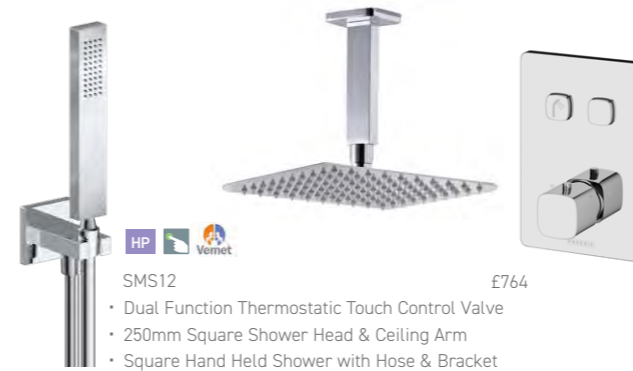

A15005 £32
Brushed Bronze Robe Hook

WBA019 £42
Brushed Bronze Shower Shelf

A15011 £48
Brushed Bronze Paper Holder

A15009 £56
Brushed Bronze Towel Ring

A15001 £73
Brushed Bronze Toilet Brush & Holder

Chrome