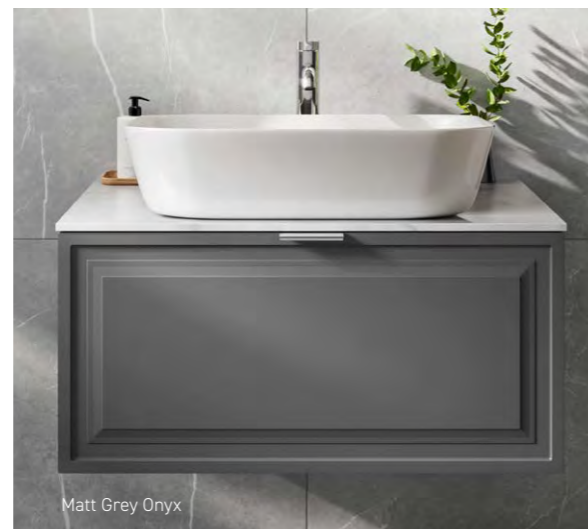

Matt Grey Onyx