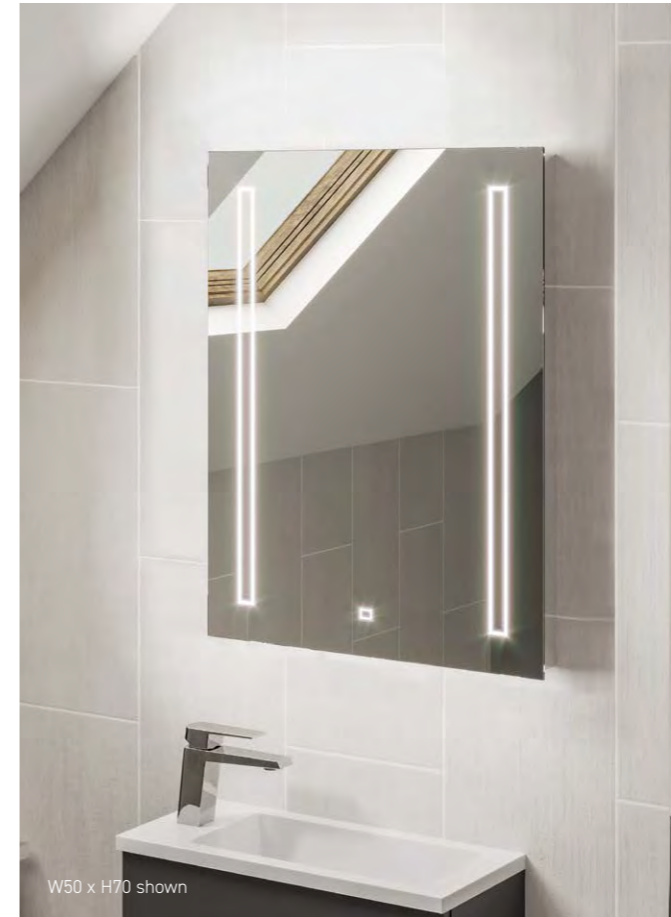

Angled 50
W50 x H70 x D6
MI246 £315

SIMA LED Mirror

W60 x H70 shown

IDENTITY LED Mirror

W30 x H60 shown

W60 x H80 shown

Sima 60
W60 x H70 x D3
MI240 £190

Sima 80
W80 x H70 x D3
MI241 £217

Lune 60
W60 x H70 x D3.5
MI125 £373

Lune 80
W80 x H70 x D3.5
MI126 £442

Lune 100
W100 x H70 x D3.5
MI127 £479

Lune 120
W120 x H70 x D3.5
MI128 £533

LED lighting can be changed to suit your ambient lighting by holding the power button - change from white to a warm or cool tint.

LIRI LED Mirror

Heated Demister Pad

Vertical & Horizontal

Charging Socket

Touch On/Off

Liri 50
W50 x H70 x D6
MI070 £179

Liri 80
W80 x H60 x D6
MI071 £199

W50 x H70 shown

ARNO LED Mirror

Heated Demister Pad

Vertical & Horizontal

Motion On/Off

Arno 50
W50 x H70 x D4
MI035 £159

Arno 60
W60 x H70 x D4
MI185 £169

Arno 80
W80 x H60 x D4
MI036 £179

W50 x H70 shown