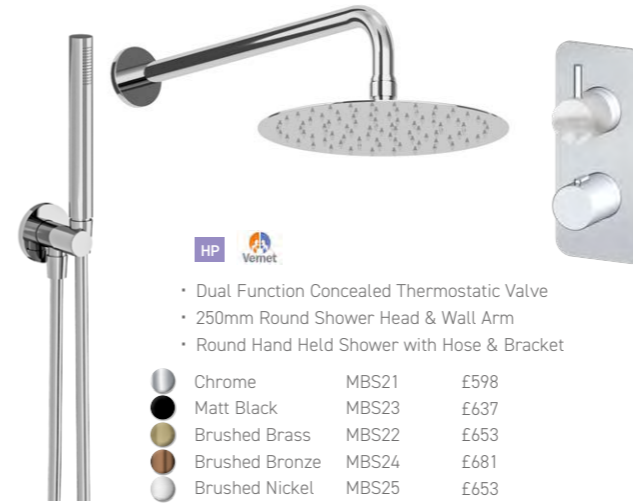

HP Vernet

- Dual Function Concealed Thermostatic Valve
- 250mm Round Shower Head & Wall Arm
- Round Hand Held Shower with Hose & Bracket

Chrome	MBS21	£598
Matt Black	MBS23	£637
Brushed Brass	MBS22	£653
Brushed Bronze	MBS24	£681
Brushed Nickel	MBS25	£653