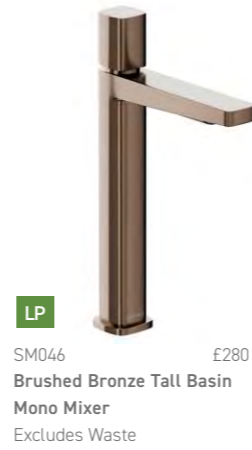

SM043 £411
Brushed Bronze Bath Filler

SM046 £280
Brushed Bronze Tall Basin Mono Mixer
Excludes Waste