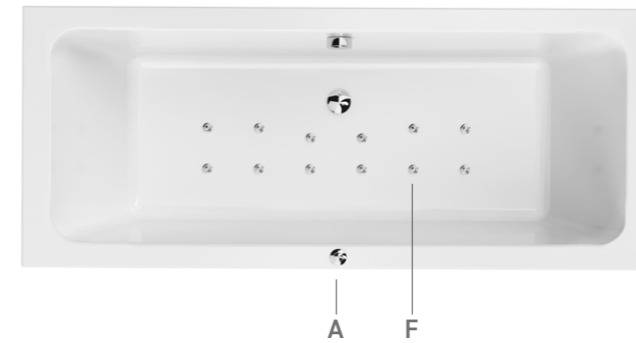

Optional Extras (Factory Fitted):

- J Colour Kinetic Underwater Light
- K ELCB Protection

System 3 Combined

Standard Features:

- A Whirlpool On/Off Switch
- A Airpool On/Off Switch
- B 2 x Air Flow Controls (Whirlpool)
- C Directional Whirlpool Jets
- D Back & Foot Jets
- F Airpool Jets
- E Safety Suction Filter

All Whirlpool systems are fitted with dry run pump protection.