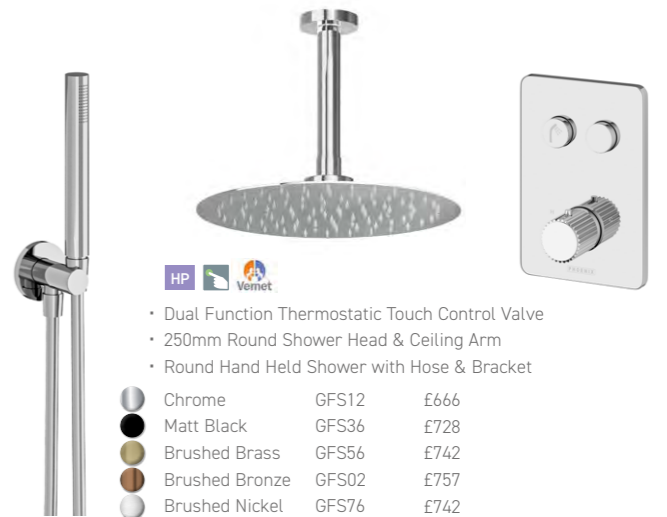

1. **HP** **Vernet**
2. Dual Function Thermostatic Touch Control Valve
   - 250mm Round Shower Head & Ceiling Arm
   - Round Hand Held Shower with Hose & Bracket

Chrome	GFS12	£666
Matt Black	GFS36	£728
Brushed Brass	GFS56	£742
Brushed Bronze	GFS02	£757
Brushed Nickel	GFS76	£742