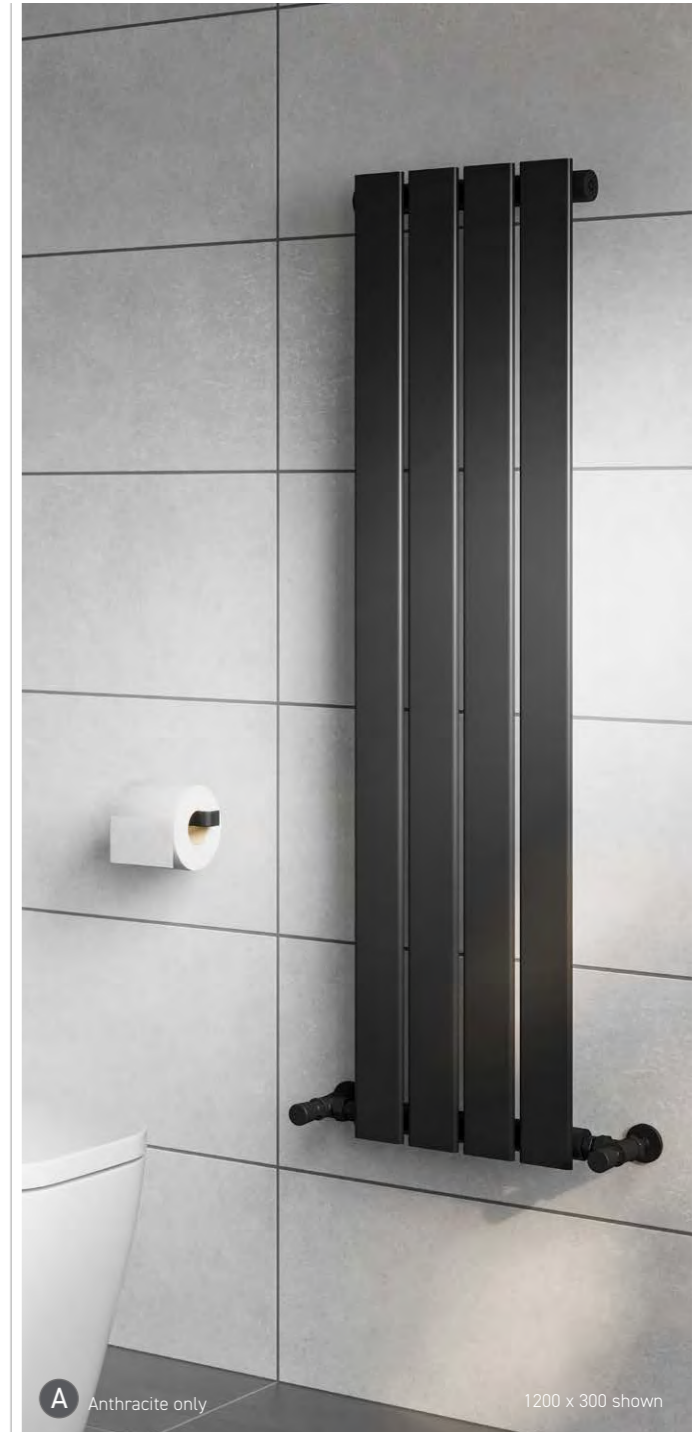

This product is reversible.
 This product cannot be used with valves VA013/VA014/VA024/VA025.

SHARP CARBON STEEL

(A) Anthracite only

1200 x 300 shown

Sharp									
Height	Width	Tapping Centres	Wall to Pipe Centres	Output Watts	BTU	Product Code	Price		
1200	300	300	50	514	1756	TR003	£124		
1200	450	450	50	772	2634	TR004	£155		
1600	375	375	50	838	2859	TR005	£166		
1600	450	450	50	1006	3432	TR006	£187		
1800	300	300	50	748	2553	TR007	£155		
1800	450	450	50	1122	3831	TR008	£197		
Chrome Towel Rail 300mm (Multiple may be added)							TH003	£81	
Chrome Towel Rail 400mm (Multiple may be added)							TH004	£92	