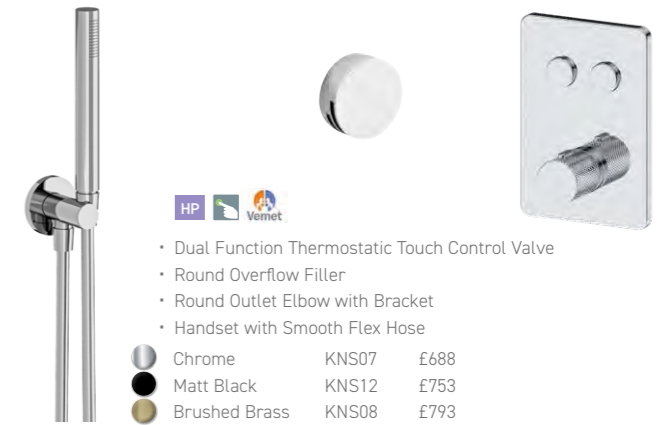

HP Vernet

- Dual Function Thermostatic Touch Control Valve
- Round Overflow Filler
- Round Outlet Elbow with Bracket
- Handset with Smooth Flex Hose

Chrome	KNS07	£688
Matt Black	KNS12	£753
Brushed Brass	KNS08	£793