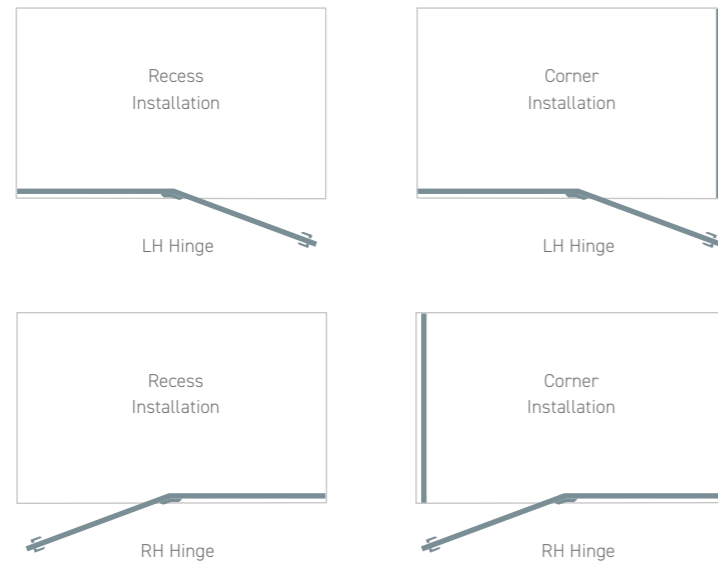

I-ZONE® Hinged Door & Side Panel

8MM

Door Size	Adjustment	Door Opening	Height	Glass Thickness	Hinge Hand	Code	Price
90	87-90	53	200	8mm	LH	EN021	£685
90	87-90	53	200	8mm	RH	EN022	£685
100	97-100	53	200	8mm	LH	EN023	£695
100	97-100	53	200	8mm	RH	EN024	£695
120	117-120	53	200	8mm	LH	EN025	£725
120	117-120	53	200	8mm	RH	EN026	£725

Panel Size	Adjustment	Door Opening	Height	Glass Thickness	Code	Price
80	77-79	N/A	200	8mm	EN027	£342
90	87-89	N/A	200	8mm	EN028	£368
100	97-99	N/A	200	8mm	EN029	£393