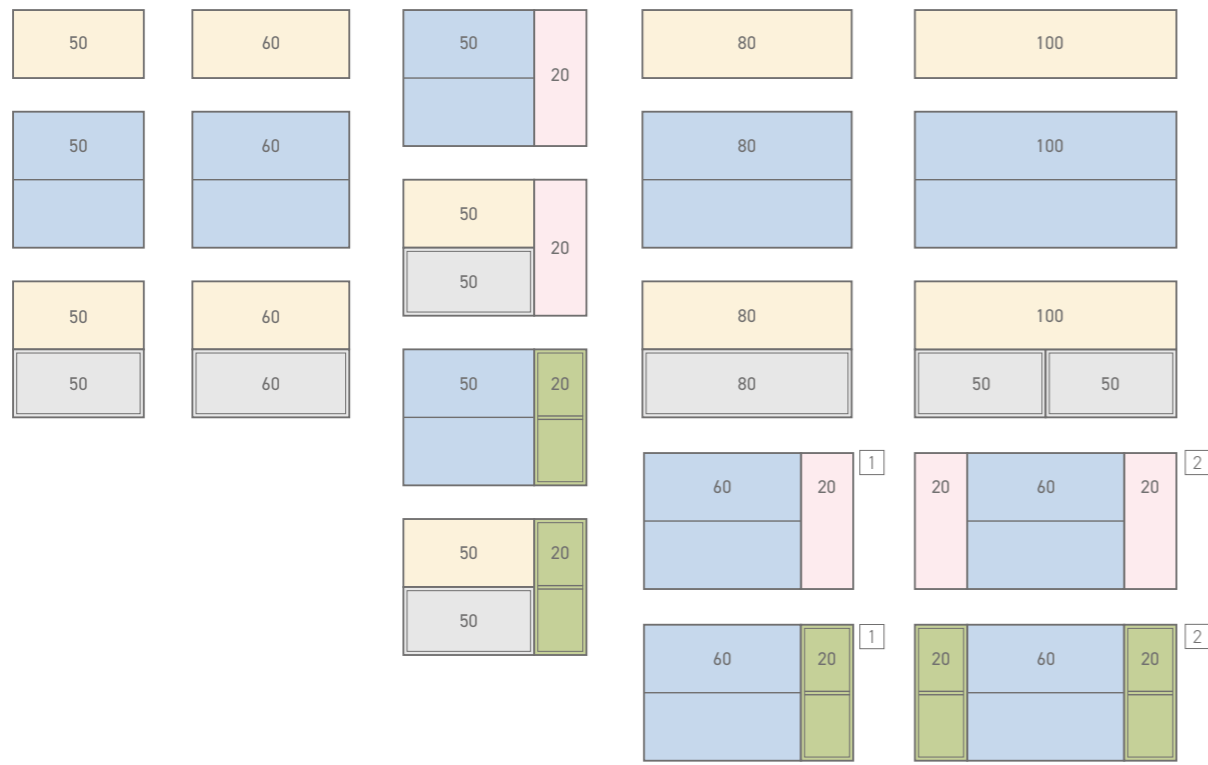

Step 3 - Select the units required.

Step 4 - Select your basin or worktops.

For vanity basins,
see pages 180-185.

I-ZONE® Example Configurations

50cm OPTIONS 60cm OPTIONS 70cm OPTIONS 80cm OPTIONS 100cm OPTIONS