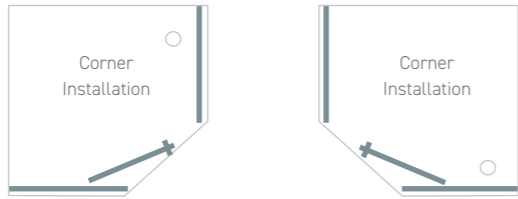

Easyclean protection

Lifetime guarantee

STYLE Sliding Neo

8MM

Includes dedicated Tray & Waste

Tray & Waste	Adjustment	Door Opening	Height	Glass Thickness	Enclosure, Dedicated Shower Tray & Waste Code	Price
92 x 92	87-89	50	195	8mm	EN140	£855