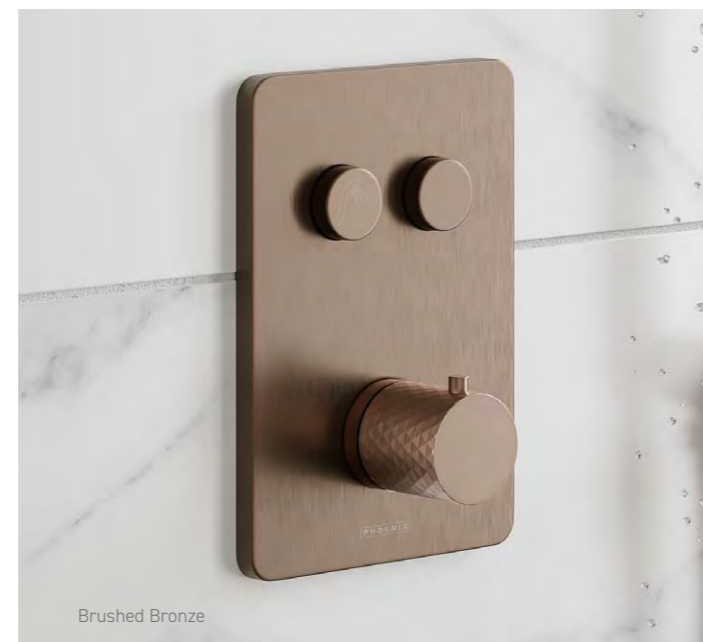

Brushed Brass

Chrome

DIAMOND

A unique collection with a hint of glamour, the Diamond series adds a touch of class to any bathroom design.

Brushed Bronze

Matt Black

Brushed Bronze

Brushed Nickel