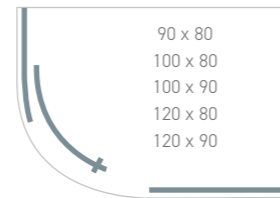

LH Installation

Size	Adjustment	Door Opening	Glass Thickness	Opening Hand	Enclosure Only		Enclosure, Tray & Waste	
					Code	Price	Code	Price
90 x 90	87-89	46	8mm	LH/RH	EN121	£745	TE121	£905
100 x 100	97-99	46	8mm	LH/RH	EN122	£816	TE122	£1064
90 x 80	87-89/ 77-79	41	8mm	LH	EN123	£733	TE123LH	£938
90 x 80	87-89/ 77-79	41	8mm	RH	EN123	£733	TE123RH	£938
100 x 80	97-99/ 77-79	41	8mm	LH	EN124	£780	TE124LH	£980
100 x 80	97-99/ 77-79	41	8mm	RH	EN124	£780	TE124RH	£980
100 x 90	97-99/ 87-89	46	8mm	LH	EN125	£795	TE125LH	£1021
100 x 90	97-99/ 87-89	46	8mm	RH	EN125	£795	TE125RH	£1021
120 x 80	117-119/ 77-79	46	8mm	LH	EN126	£829	TE126LH	£1063
120 x 80	117-119/ 77-79	46	8mm	RH	EN126	£829	TE126RH	£1063
120 x 90	117-119/ 87-89	46	8mm	LH	EN127	£844	TE127LH	£1081
120 x 90	117-119/ 87-89	46	8mm	RH	EN127	£844	TE127RH	£1081