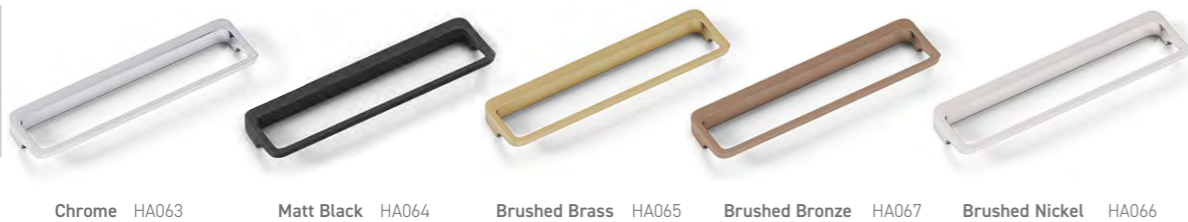

Knurled 183mm
Included in unit price

Groove Knob 35mm
Included in unit price

Livello 128mm
Included in unit price

STEP 3 - Choose Your Handle

Laura 130mm (Metropol design only)
Included in unit price

Knob 30mm
Included in unit price