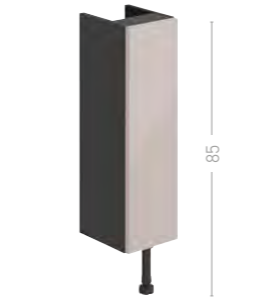

Full Height Single Door Base Unit

Width	Unit Depth	Code	Level	Tewkesbury	Metropol
15	24	F060	£295	N/A	N/A
15	31	F061	£311	N/A	N/A
20	24	F062	£308	£323	£323
20	31	F063	£323	£338	£338
30	24	F064	£336	£353	£353
30	31	F065	£352	£370	£370
30	46	F116	£382	£401	£401
40	31	F117	£411	£432	£432
40	46	F118	£422	£443	£443