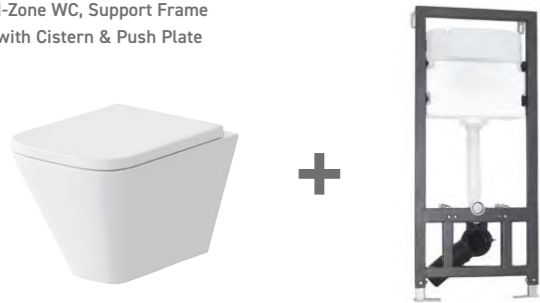

I-Zone WC, Support Frame
with Cistern & Push Plate

- Inc Chrome Push Plate
- Inc Matt Black Push Plate
- Inc Brushed Brass Push Plate
- Inc Brushed Bronze Push Plate
- Inc Brushed Nickel Push Plate

UF Slim
Wrapover Seat

FI090	£685
FI090B	£695
FI090G	£719
FI090Z	£779
FI090S	£719