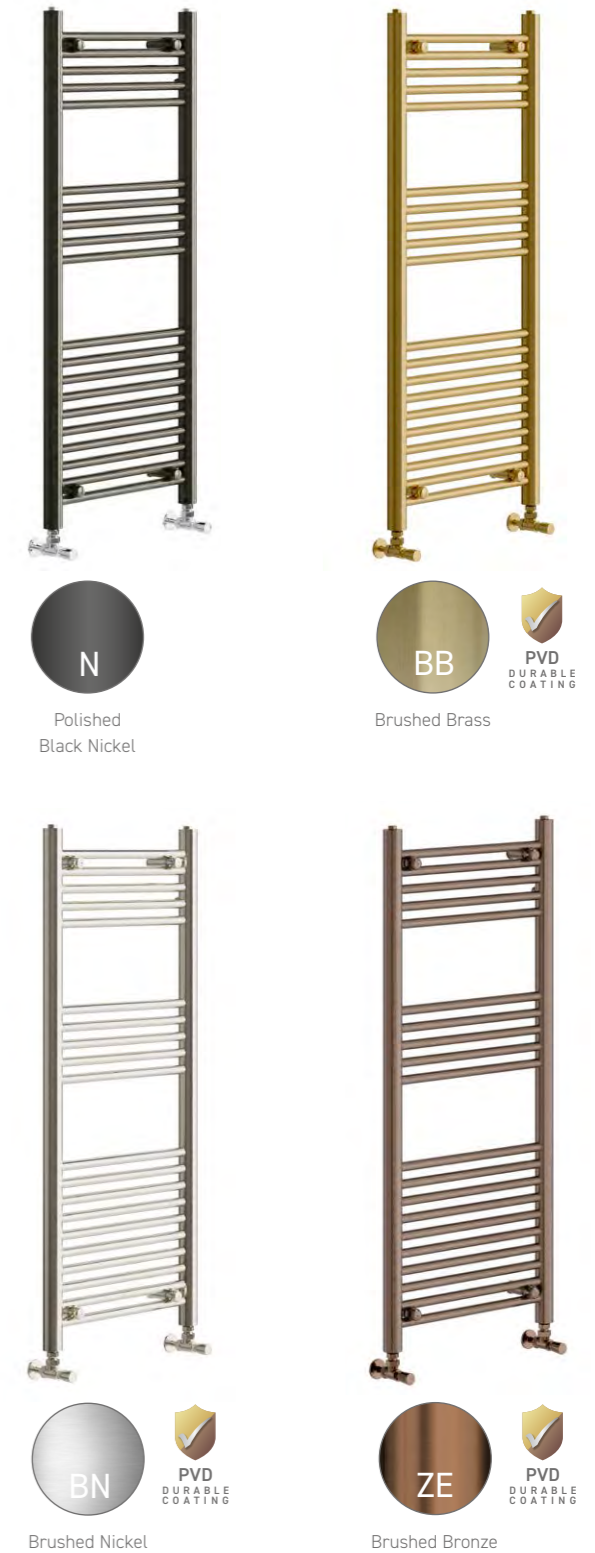

LAURA CARBON STEEL

Laura									
Height	Width	Pipe Centres	Wall to Pipe Centres	Output Watts	BTU	Colour	Product Code	Price	
1200	500	455	65	705	2405		RA695	£374	
1200	500	455	65	705	2405		RA696	£374	
1200	500	455	65	705	2405		RA697	£374	
1200	500	455	65	705	2405		RA698	£374	

Laura Pre-Filled Electric						
Height	Width	Element Watts	Colour	Product Code	Price	
1200	500	600		EA695	£484	
1200	500	600		EA696	£484	
1200	500	600		EA697	£484	
1200	500	600		EA698	£484