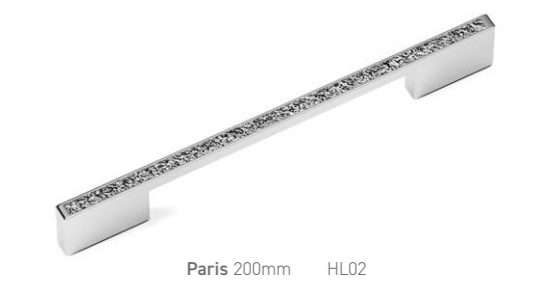

Various Handles
Included in unit price