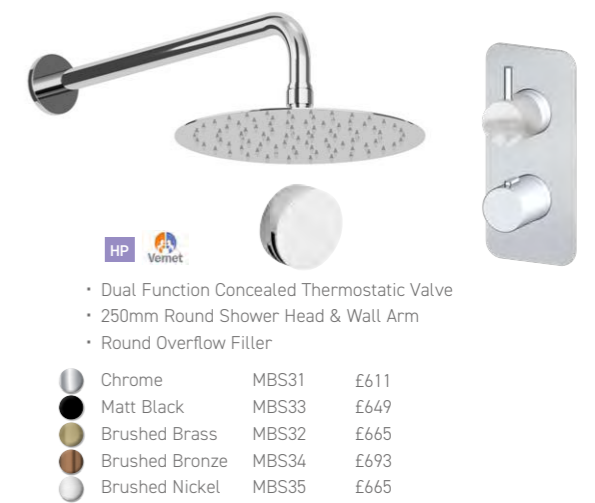

HP Vernet

- Dual Function Concealed Thermostatic Valve
- 250mm Round Shower Head & Wall Arm
- Round Overflow Filler

Chrome	MBS31	£611
Matt Black	MBS33	£649
Brushed Brass	MBS32	£665
Brushed Bronze	MBS34	£693
Brushed Nickel	MBS35	£665