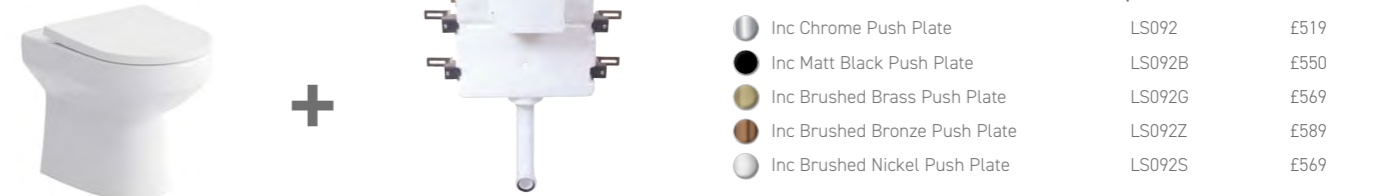

CC041 £165

Insulated Concealed Pneumatic Cistern & Round Push Button W36 x H48 x D16 (Tank Dimensions) • Bottom Inlet

Lune WC & Cistern with Push Plate

Lisa WC & Cistern with Push Plate

Walk-Ins Pages 202-203