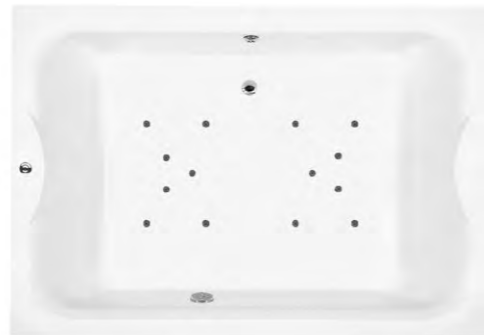

BH002C £1349
Marino
 Capacity 460 litres
 L195 x W135 x D48

System 1 Whirlpool

BH002S1 £1848
Marino + System 1
 Capacity 460 litres
 L195 x W135 x D48

System 2 Airpool

BH002S2 £1848
Marino + System 2
 Capacity 460 litres
 L195 x W135 x D48