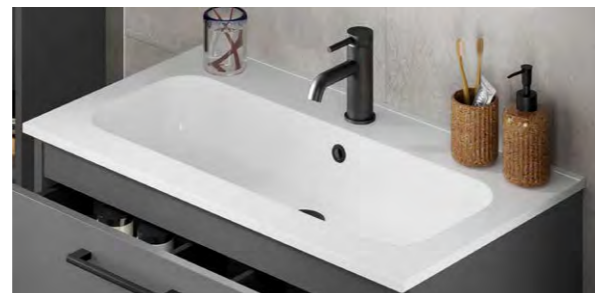

Round Mineral Cast Basin 4 Sizes