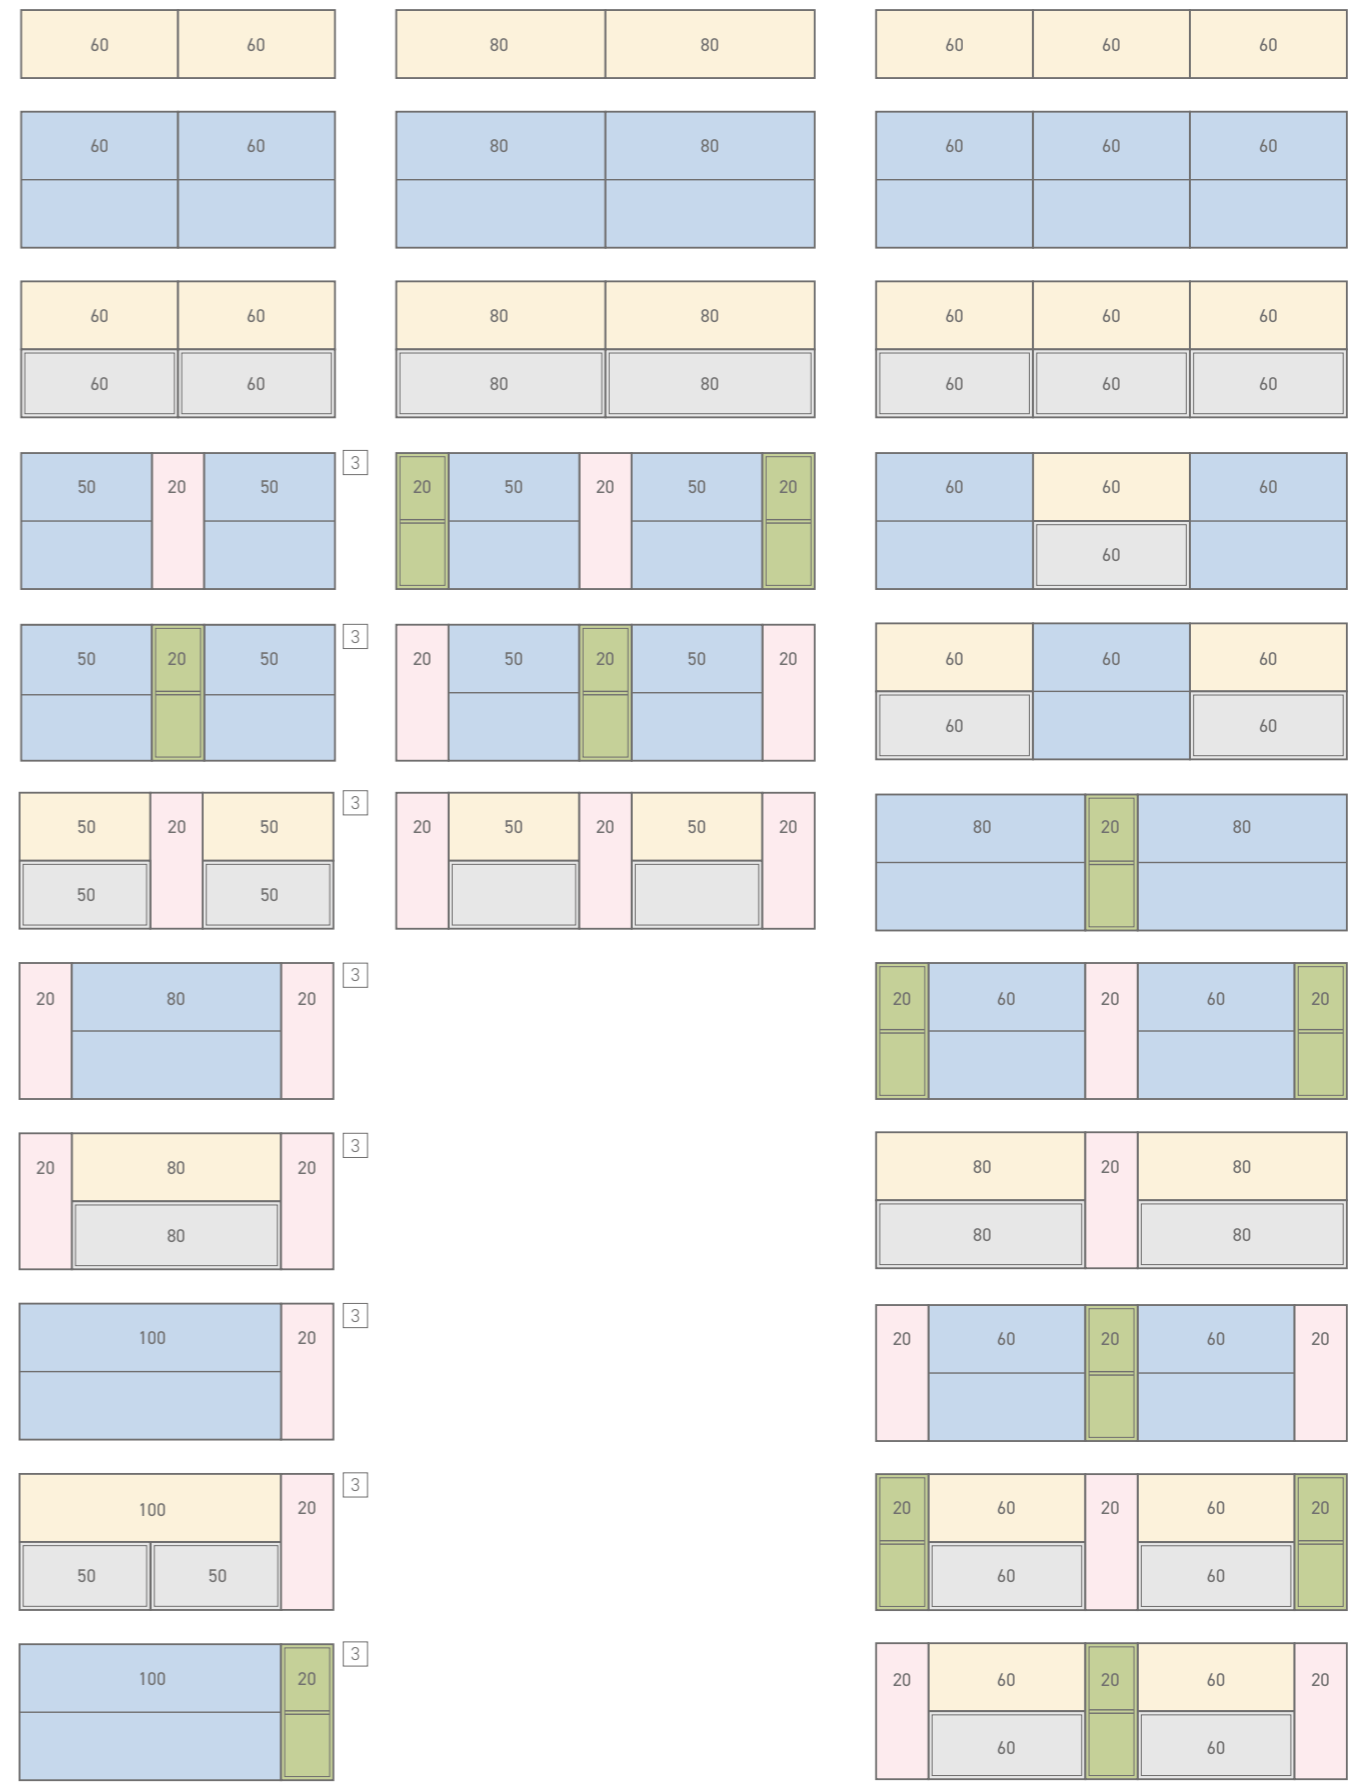

I-ZONE® Example Configurations

120cm OPTIONS   160cm OPTIONS   180cm OPTIONS

3 Not suitable for 120 Basin