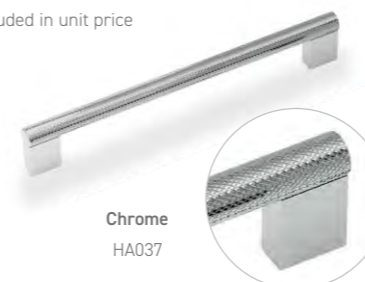

Chrome
Included

Matt Black
WA044 £10

Brushed Brass
WA045 £10

Brushed Nickel
WA055 £10

Brushed Bronze
WA065 £10

Slimline Bar Handle

Chrome
152mm HA060 Inc
190mm HA061 £14
355mm HA062 £16

Matt Black
152mm HA050 Inc
190mm HA051 £14
355mm HA052 £16

Brushed Brass
152mm HA040 Inc
190mm HA041 £14
355mm HA042 £16

Brushed Bronze
152mm HA080 Inc
190mm HA081 £14
355mm HA082 £16

Knurled Handle 183mm

Included in unit price

Chrome
HA037

Matt Black
HA038

Brushed Brass
HA039