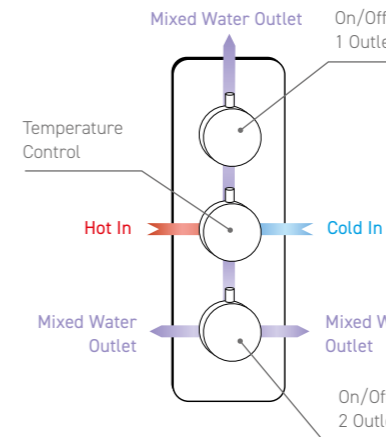

Triple Function

* Cannot be used simultaneously

Chrome Code	Chrome Price	Matt Black Code	Matt Black Price	Brushed Brass Code	Brushed Brass Price	Brushed Bronze Code	Brushed Bronze Price	Brushed Nickel Code	Brushed Nickel Price
DOC300	£557	DOC301	£596	DOC302	£611	DOC303	£619	DOC304	£611