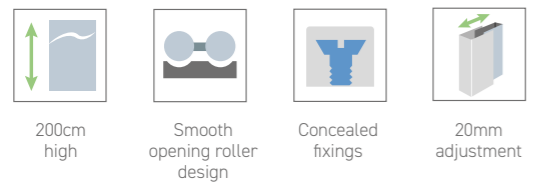

LUNE SLIDING QUADRANT

Perfectly proportioned, this elegant semi frameless design combines form and function seamlessly.

Featuring double concealed rollers and concealed fixings, the Lune Quadrant Enclosure will bring any bathroom design to life.