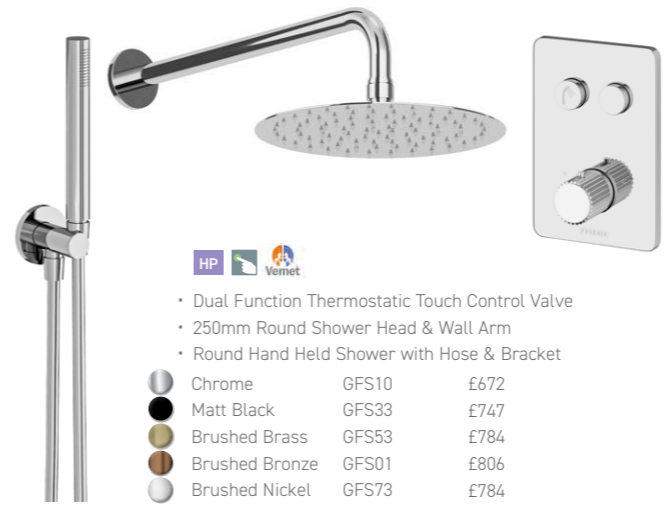

GROOVE FLUTED

1. **HP** **Vernet**
2. Dual Function Thermostatic Touch Control Valve
   - 250mm Round Shower Head & Wall Arm
   - Round Hand Held Shower with Hose & Bracket

Chrome	GFS10	£672
Matt Black	GFS33	£747
Brushed Brass	GFS53	£784
Brushed Bronze	GFS01	£806
Brushed Nickel	GFS73	£784