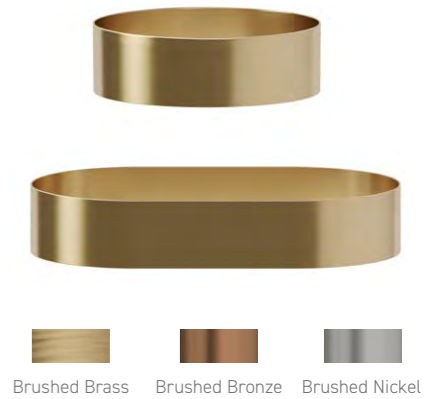

Groove Fluted Tall Basin Mono Mixer, see page 298.

Matt Parisian Blue & Natural Oak Effect

Matt Fern

Metal Rock

Light Grey Concrete & Stone Matt

Stainless Steel Basins see pages 180-181.

Niche Storage see pages 260-261.