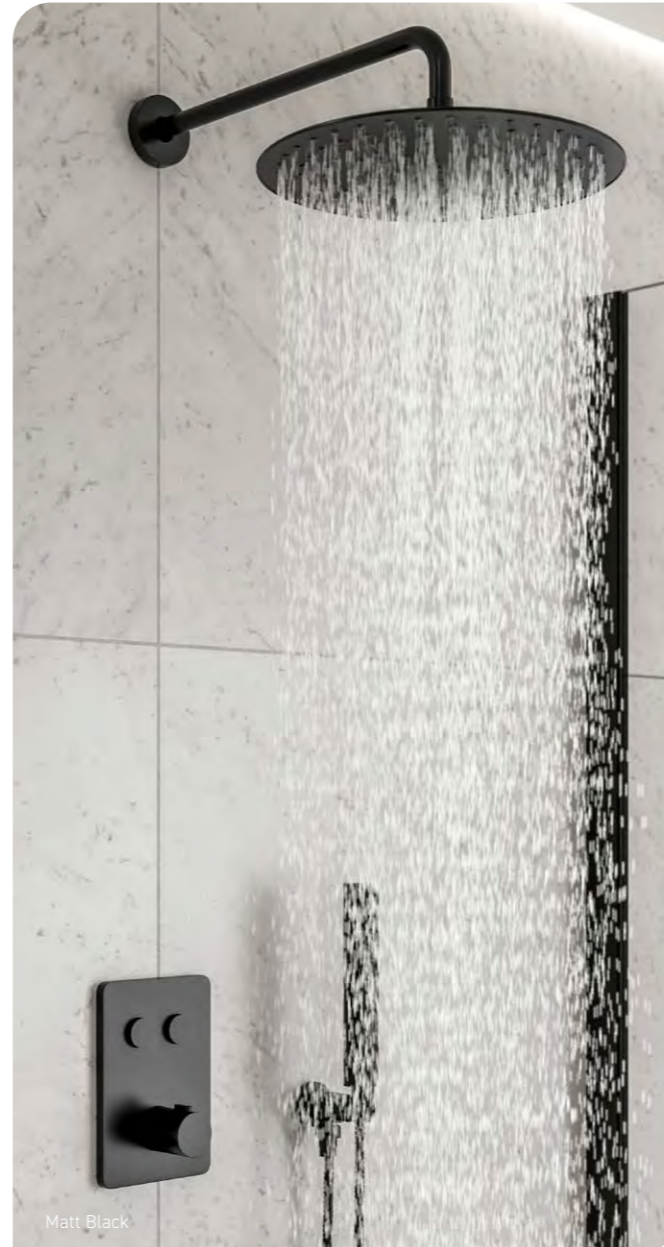

Matt Black

HP Vernet

- Dual Function Thermostatic Touch Control Valve
- Round Overflow Filler
- Round Outlet Elbow with Bracket
- Handset with Smooth Flex Hose

Chrome	ETS07	£688
Matt Black	ETS09	£753
Brushed Brass	ETS08	£793
Brushed Bronze	ETS18	£806

HP Vernet

- Dual Function Thermostatic Touch Control Valve
- 250mm Round Shower Head & Ceiling Arm
- Round Hand Held Shower with Hose & Bracket

Chrome	ETS14	£666
Matt Black	ETS12	£700
Brushed Brass	ETS10	£742
Brushed Bronze	ETS19	£757