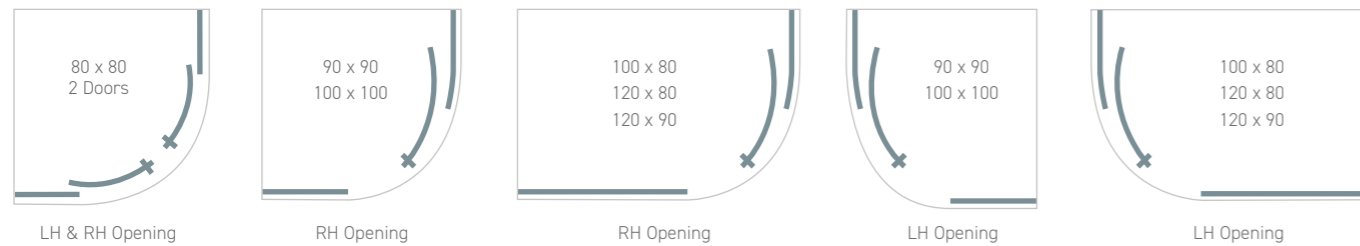

Enclosure, Tray & Waste Size	Adjustment	Door Opening	Opening Hand	Chrome Code	Chrome Price	Matt Black Code	Matt Black Price	Brushed Brass Code	Brushed Brass Price	Brushed Bronze Code	Brushed Bronze Price
80 x 80 2 Doors	77-79	45	LH & RH	TE042	£843	TE049	£847	TE063	£959	TE070	£970
90 x 90	87-89	45	LH	TE030	£1029	TE038	£1065	TE034	£1207	TE071	£1220
90 x 90	87-89	45	RH	TE031	£1029	TE039	£1065	TE035	£1207	TE072	£1220
100 x 80	97-99/ 77-79	40	LH	TE043	£1087	TE050	£1091	TE064	£1192	TE073	£1207
100 x 80	97-99/ 77-79	40	RH	TE044	£1087	TE051	£1091	TE065	£1192	TE074	£1207
100 x 100	97-99/ 97-99	40	LH	TE045	£1230	TE052	£1234	TE066	£1337	TE075	£1352
100 x 100	97-99/ 97-99	40	RH	TE046	£1230	TE053	£1234	TE067	£1337	TE076	£1352
120 x 80	117-119/ 77-79	40	LH	TE047	£1156	TE054	£1159	TE068	£1261	TE077	£1274
120 x 80	117-119/ 77-79	40	RH	TE048	£1156	TE062	£1159	TE069	£1261	TE078	£1274
120 x 90	117-119/ 87-89	45	LH	TE032	£1209	TE040	£1253	TE036	£1395	TE079	£1409
120 x 90	117-119/ 87-89	45	RH	TE033	£1209	TE041	£1253	TE037	£1395	TE080	£1409