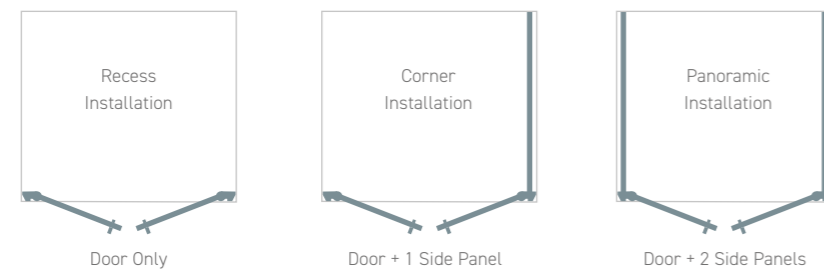

STYLE Saloon Door & Side Panel

8MM

Door Size	Adjustment	Door Opening	Height	Glass Thickness	Code	Price
76	71-75	56	195	8mm	EN135	£510
80	75-79	60	195	8mm	EN136	£517
90	85-89	70	195	8mm	EN137	£532
100	95-99	80	195	8mm	EN138	£548

Panel Size	Adjustment	Door Opening	Height	Glass Thickness	Code	Price
70	67-69	N/A	195	8mm	EN116	£285
76	73-75	N/A	195	8mm	EN117	£295
80	77-79	N/A	195	8mm	EN118	£299
90	87-89	N/A	195	8mm	EN119	£314
100	97-99	N/A	195	8mm	EN120	£333