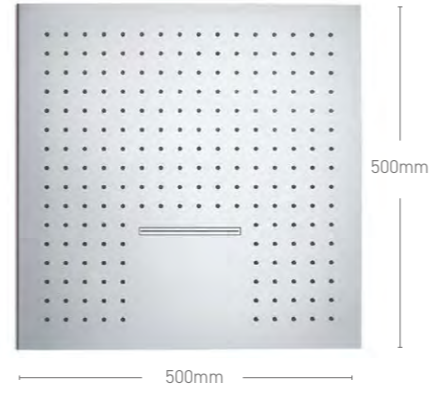

SH073 Shower Head & Wall Arm £93
SH074 Shower Head & Ceiling Arm £87
SLH009 Shower Head £51

SH071 Shower Head & Wall Arm £100
SH072 Shower Head & Ceiling Arm £87
SLH012 Shower Head £54

SH024 £624
Luxury Dual Function Ceiling Mounted Shower Head
Inc Hoses & Ceiling Mounts
500mm x 500mm