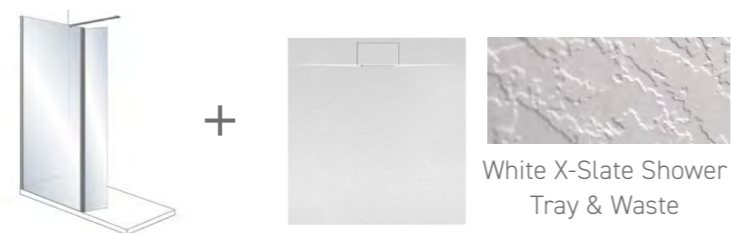

White X-Slate Shower Tray & Waste

Tray & Waste	Front	Chrome Code	Chrome Price	Matt Black Code	Matt Black Price	Brushed Brass Code	Brushed Brass Price	Brushed Bronze Code	Brushed Bronze Price	Brushed Nickel Code	Brushed Nickel Price
100 x 80	50	MTP061	£712	BTP061	£714	GTP061	£723	ZTP061	£765	KTP061	£723
100 x 90	50	MTP062	£750	BTP062	£752	GTP062	£761	ZTP062	£799	KTP062	£761
110 x 90	65	MTP063	£779	BTP063	£781	GTP063	£790	ZTP063	£837	KTP063	£790
120 x 80	70	MTP051	£767	BTP051	£769	GTP051	£780	ZTP051	£827	KTP051	£780
120 x 90	70	MTP052	£814	BTP052	£817	GTP052	£828	ZTP052	£874	KTP052	£828
130 x 90	76	MTP064	£853	BTP064	£857	GTP064	£867	ZTP064	£912	KTP064	£867
140 x 70	80	MTP065	£831	BTP065	£835	GTP065	£845	ZTP065	£890	KTP065	£845
140 x 80	80	MTP053	£849	BTP053	£854	GTP053	£865	ZTP053	£910	KTP053	£865
140 x 90	80	MTP054	£880	BTP054	£885	GTP054	£896	ZTP054	£940	KTP054	£896
150 x 80	85	MTP055	£909	BTP055	£915	GTP055	£925	ZTP055	£969	KTP055	£925
150 x 90	85	MTP066	£912	BTP066	£917	GTP066	£928	ZTP066	£975	KTP066	£928
160 x 70	100	MTP067	£911	BTP067	£918	GTP067	£929	ZTP067	£976	KTP067	£929
160 x 80	100	MTP056	£959	BTP056	£967	GTP056	£977	ZTP056	£1019	KTP056	£977
160 x 90	100	MTP068	£971	BTP068	£979	GTP068	£989	ZTP068	£1032	KTP068	£989
170 x 70	110	MTP057	£963	BTP057	£970	GTP057	£981	ZTP057	£1023	KTP057	£981
170 x 80	110	MTP058	£1010	BTP058	£1019	GTP058	£1030	ZTP058	£1070	KTP058	£1030
170 x 90	110	MTP059	£1030	BTP059	£1040	GTP059	£1050	ZTP059	£1090	KTP059	£1050
180 x 80	120	MTP060	£1060	BTP060	£1071	GTP060	£1081	ZTP060	£1120	KTP060	£1081
180 x 90	120	MTP069	£1065	BTP069	£1077	GTP069	£1088	ZTP069	£1135	KTP069	£1088

WALK-IN Techno Recess

Includes Black X-Slate Shower Tray

1. Includes:
2. Shower Wall
   - Support Bar
   - Hinged Deflector Panel
   - Waste