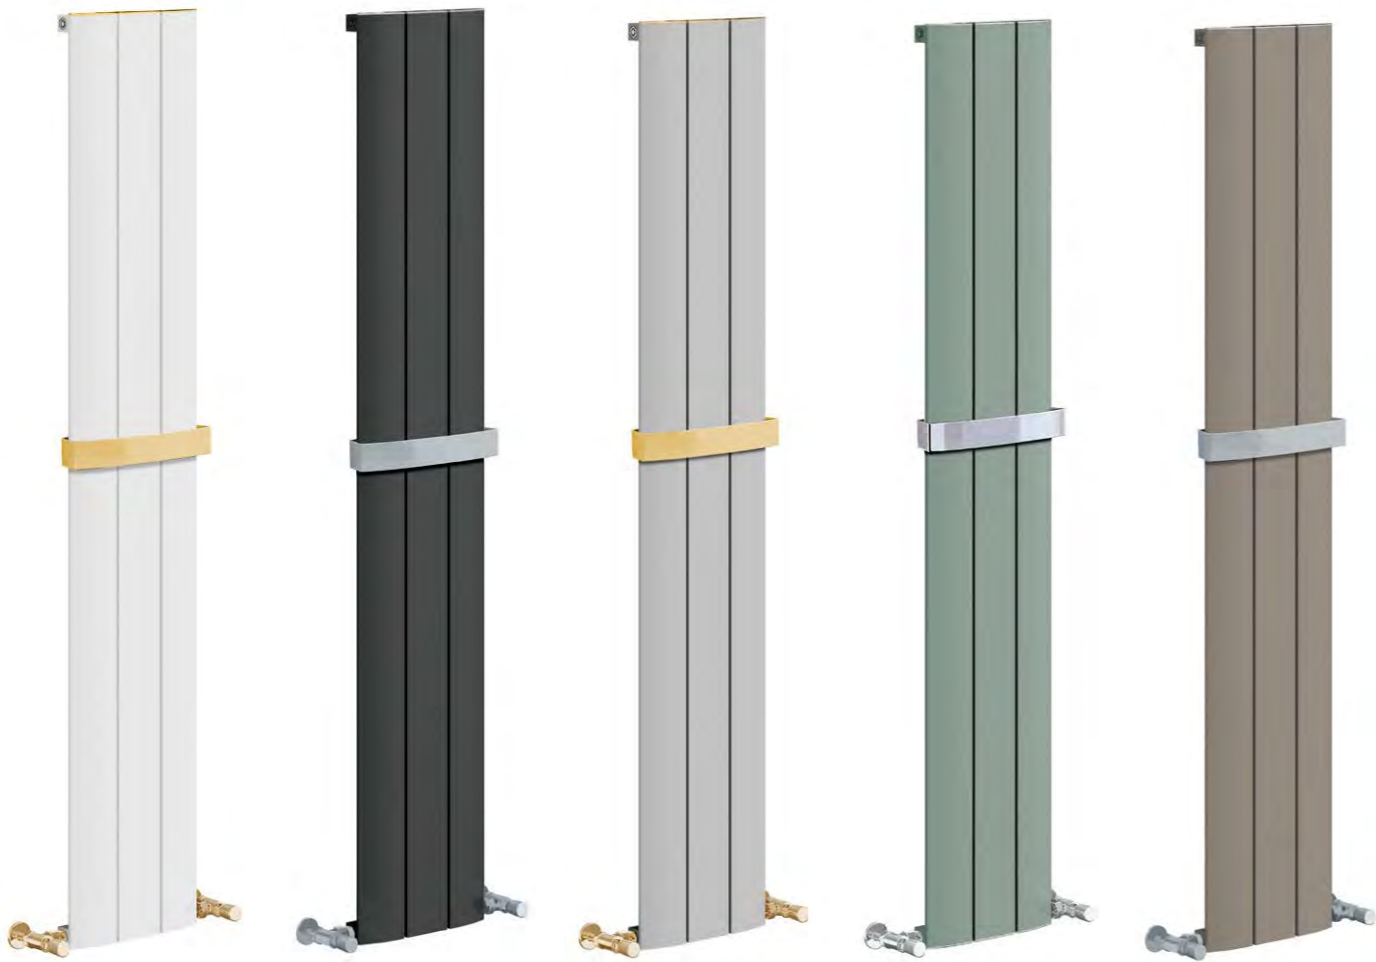

Vega								
Height	Width	Tapping Centres	Wall to Pipe Centres	Output Watts	BTU	Colour	Product Code	Price
1600	280	280	45	725	2475	W	RA250	£280
1600	280	280	45	725	2475	A	RA251	£280
1600	280	280	45	725	2475	G	RA255	£280
1600	280	280	45	725	2475	FE	RA263	£280
1600	280	280	45	725	2475	SM	RA256	£280
1600	280	280	45	725	2475	B	RA262	£280
1600	280	280	45	725	2475	HG	RA259	£280
1600	280	280	45	725	2475	AR	RA257	£280
1600	280	280	45	725	2475	PB	RA258	£280

Towel Rails (Multiple may be added, not sold separately)

£63

£73

Inc matching top cover caps

£73

Inc matching top cover caps

£63

Inc matching top cover caps

£77

Inc matching top cover caps