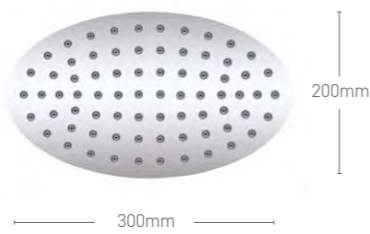

SH024 £624
Luxury Dual Function Ceiling Mounted Shower Head
Inc Hoses & Ceiling Mounts
500mm x 500mm

Rectangular

Oval

Shower Blade

SH067 Shower Head & Wall Arm £113
SH068 Shower Head & Ceiling Arm £108
SLH008 Shower Head £69