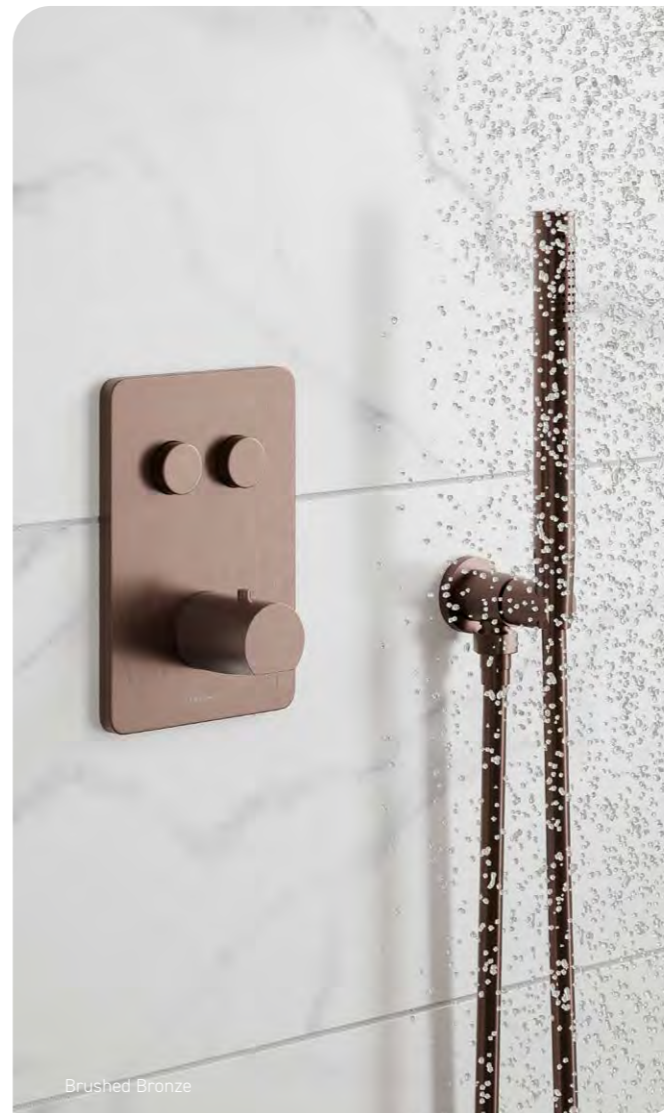

1. **HP** Vernet
2. Dual Function Thermostatic Touch Control Valve
   - Round Overflow Filler
   - Round Outlet Elbow with Bracket
   - Handset with Smooth Flex Hose
3. Chrome LNS14 £688
   - Matt Black LNS35 £769
   - Brushed Brass LNS55 £793
   - Brushed Bronze LNS25 £806
   - Brushed Nickel LNS05 £793