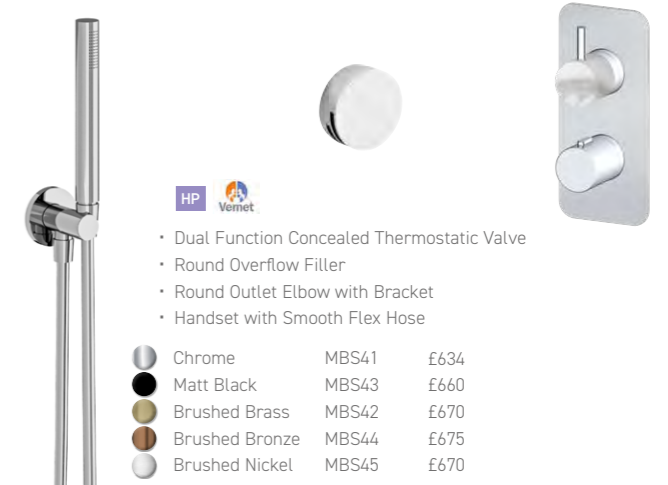

HP Vernet

- Dual Function Concealed Thermostatic Valve
- Round Overflow Filler
- Round Outlet Elbow with Bracket
- Handset with Smooth Flex Hose

Chrome	MBS41	£634
Matt Black	MBS43	£660
Brushed Brass	MBS42	£670
Brushed Bronze	MBS44	£675
Brushed Nickel	MBS45	£670