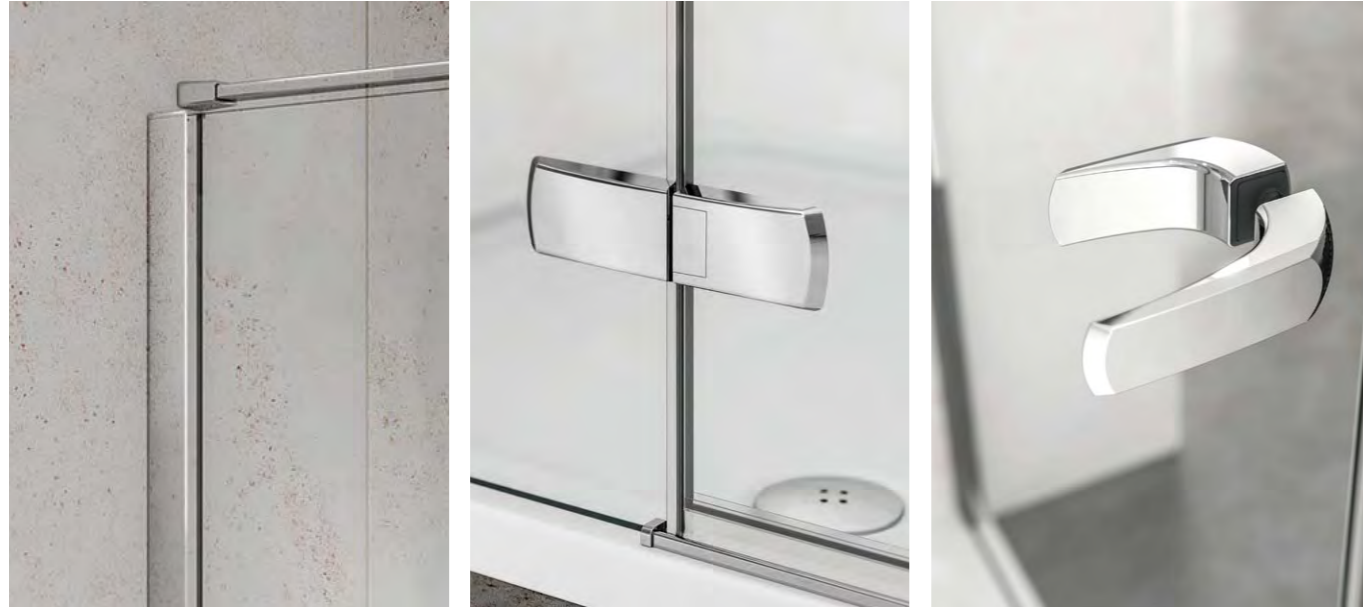

I-ZONE® Hinged Neo

8MM

Size	Adjustment	Door Opening	Glass Thickness	Hinge Hand	Enclosure Only		Enclosure, Tray & Waste	
					Code	Price	Code	Price
90 x 90	86.5-88.5/ 86.5-88.5	55	8mm	LH	EN009	£933	TE009	£1173
90 x 90				RH	EN010	£933	TE010	£1173
120 x 90	116.5-118.5/ 86.5-88.5	55	8mm	LH	EN011	£1020	TE011	£1254
120 x 90				RH	EN012	£1020	TE012	£1254
140 x 90	136.5-138.5/ 86.5-88.5	55	8mm	LH	EN013	£1089	TE013	£1351
140 x 90				RH	EN014	£1089	TE014	£1351