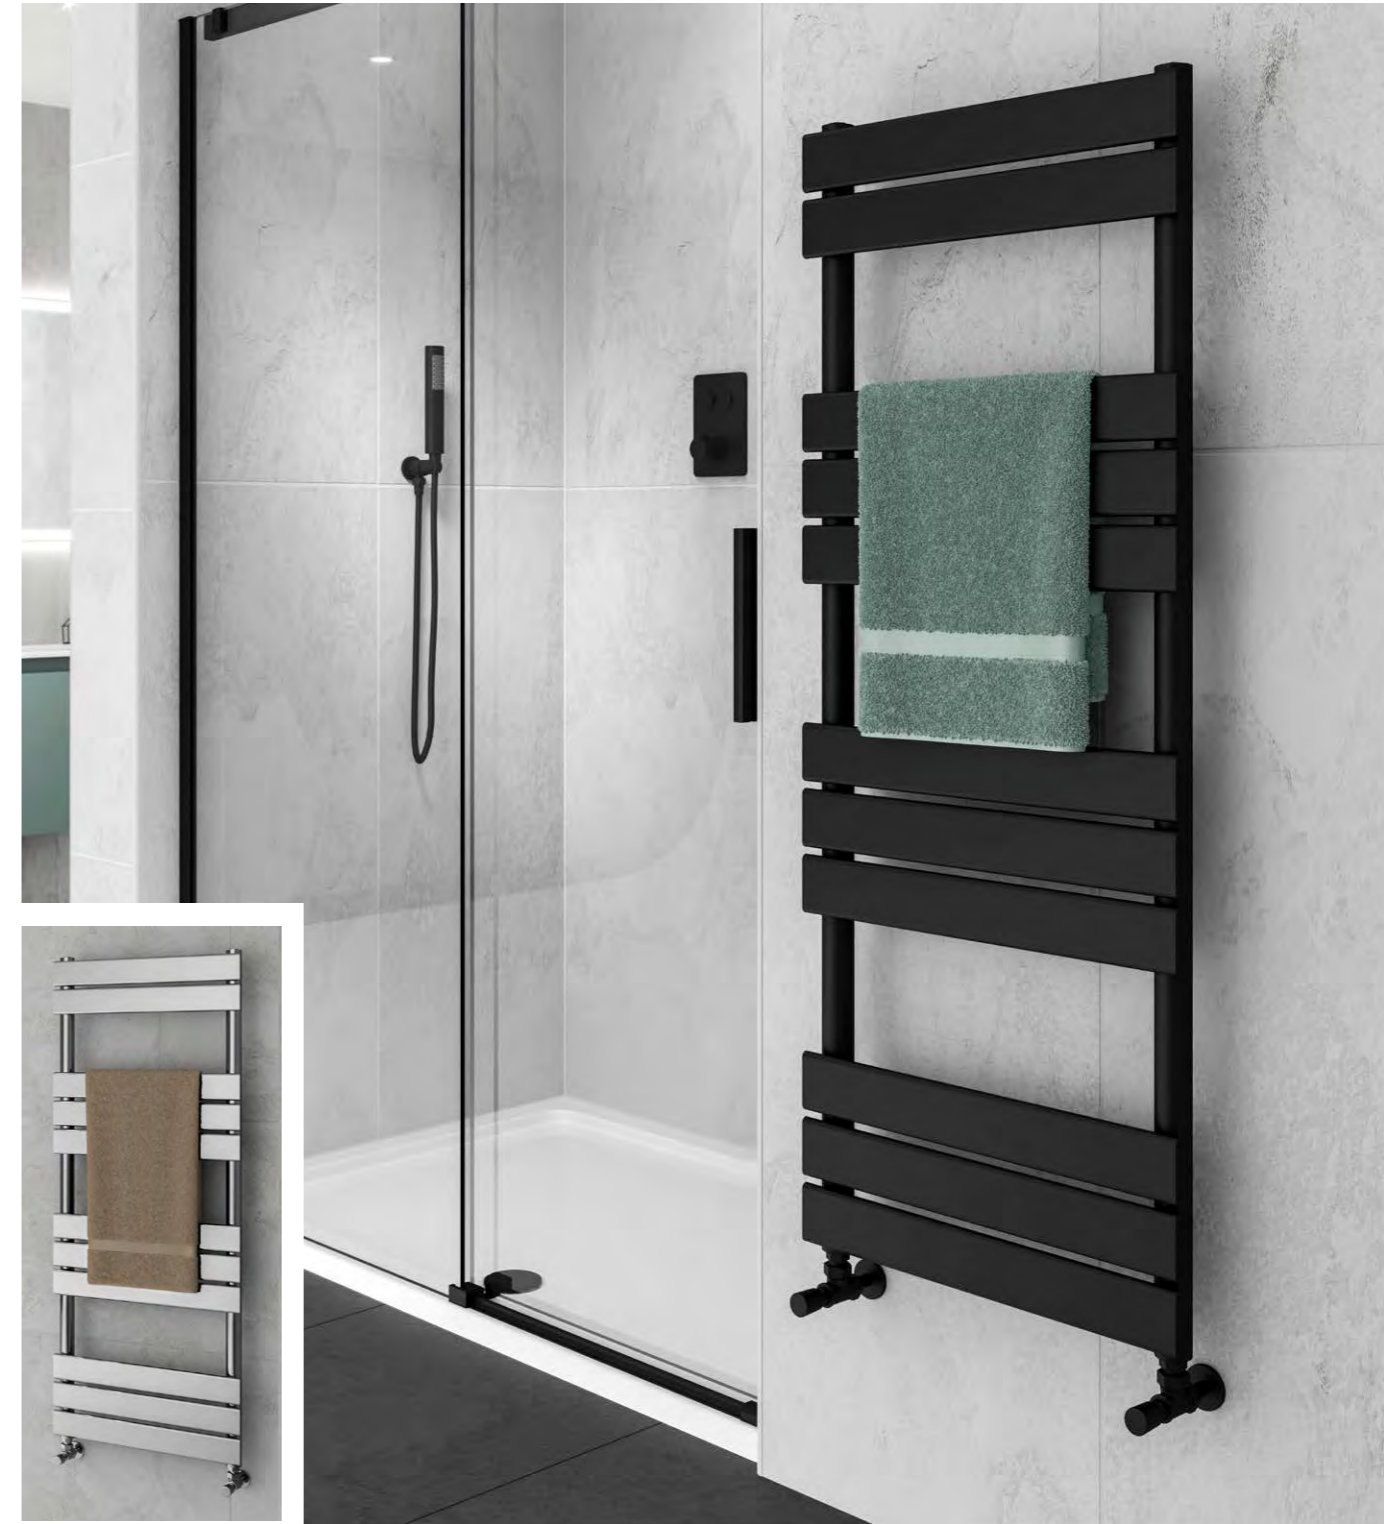

Lune Matt Black RAL 9004							
Height	Width	Pipe Centres	Wall to Pipe Centres	Output Watts	BTU	Product Code	Price
950	500	450	90	536	1829	TR138	£187
1300	500	450	90	737	2515	TR139	£239
1800	500	450	90	1156	3944	TR140	£332

Lune Chrome							
Height	Width	Pipe Centres	Wall to Pipe Centres	Output Watts	BTU	Product Code	Price
1300	500	450	90	826	2818	RA012	£436
1800	500	450	90	1351	4608	RA007	£665

Lune Matt Black Pre-Filled Electric				
Height	Width	Element Watts	Product Code	Price
950	500	150	ER138	£297
1300	500	300	ER139	£349
1800	500	600	ER140	£442

Lune Chrome Pre-Filled Electric				
Height	Width	Element Watts	Product Code	Price
1300	500	300	EA012	£546
1800	500	600	EA007	£775