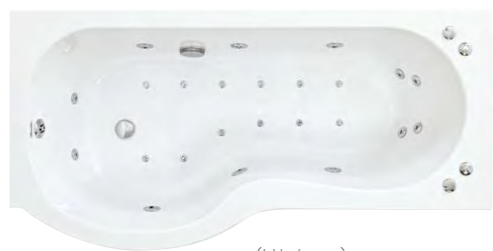

(LH shown)

Capri inc Front Panel & Screen

Capacity 200 litres
L170 x W85 (W² 70) x H55 x D40 (Screen L72 x H144)

	LH BH025	£699		RH BH024	£699
	LH BH025S1	£1198		RH BH024S1	£1198
	LH BH025S2	£1198		RH BH024S2	£1198
	LH BH025S3	£1697		RH BH024S3	£1697

Optional Extras

End Panel EPO024 £49

OPTIONAL EXTRAS (Factory Fitted)

WPC027
1.5Kw inline heater
For system 1 & 3 only

£129

WPC029
Colour kinetic underwater light
For system 1, 2 & 3

£179

WPC028
ELCB Protection
For system 1, 2 & 3

£36

Choose your panel size and add the colour code to the panel code eg. **BP70 (ST)** = 70 Bath Panel in Metal Slate