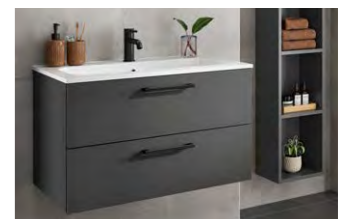

Step 3 - Select the units required.