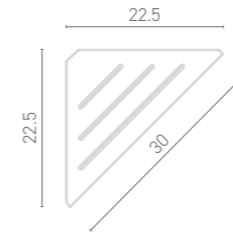

Shower Shelves

WBA015 £36
Shower Shelf
Chrome