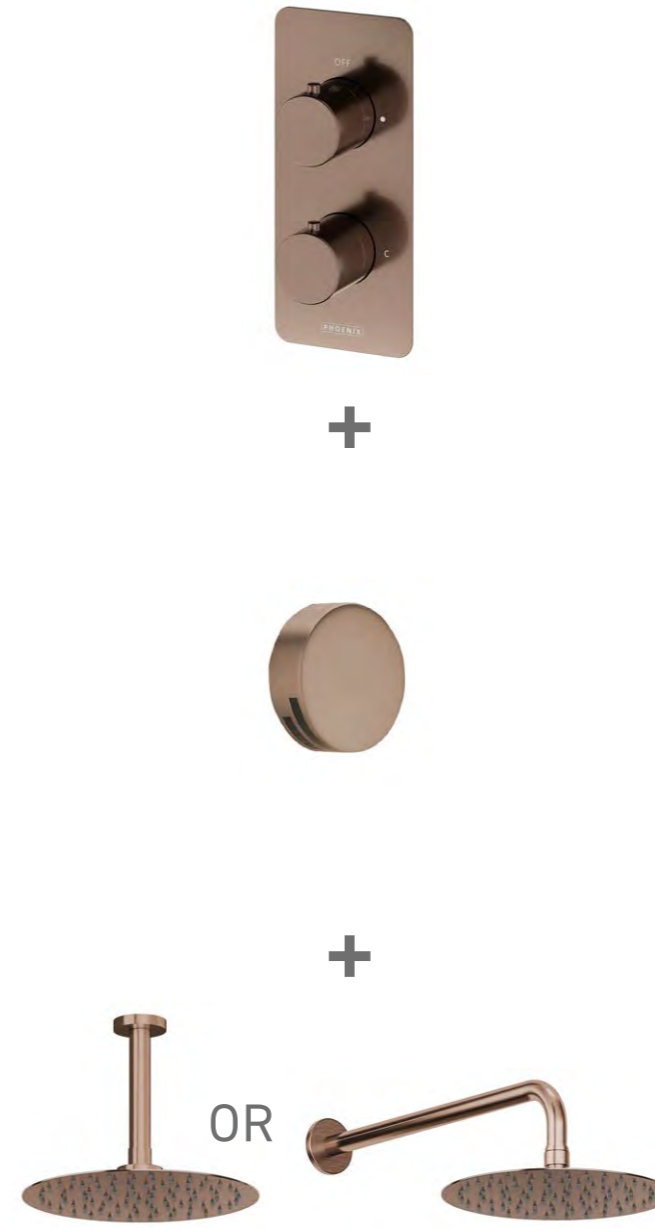

Shower/Bath Suite

1. **Shower/Bath Suite**
2. Dual Function Thermostatic Valve
   - Round Overflow Filler
   - 250mm Round Shower Head & Wall Arm or 250mm Round Shower Head & Ceiling Arm