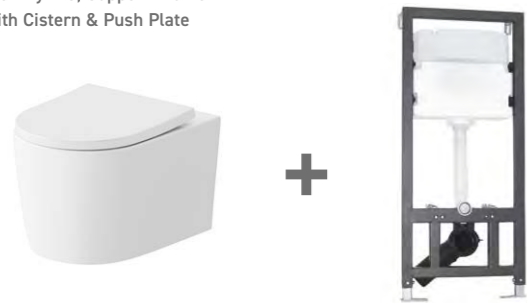

Identity WC, Support Frame
with Cistern & Push Plate

- Inc Chrome Push Plate
- Inc Matt Black Push Plate
- Inc Brushed Brass Push Plate
- Inc Brushed Bronze Push Plate
- Inc Brushed Nickel Push Plate

UF Slim
Wrapover Seat

IT090	£717
IT090B	£725
IT090G	£745
IT090Z	£812
IT090S	£745