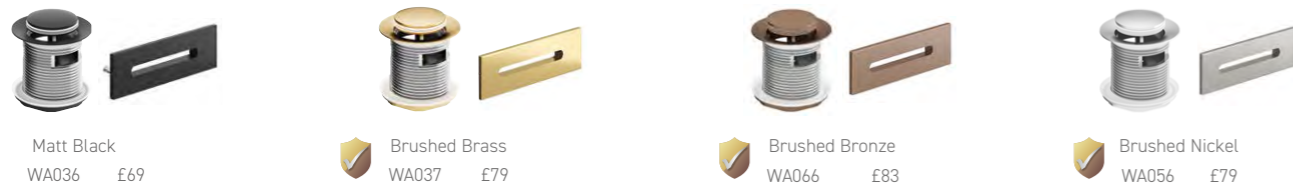

Chrome
WA010 £55

Matt Black
WA046 £68

Brushed Brass
WA047 £83

Brushed Bronze
WA067 £87

Brushed Nickel
WA057 £83

Freestanding Bath Waste & Overflow Cover Kits*

Slotted Waste

Matt Black
WA036 £69