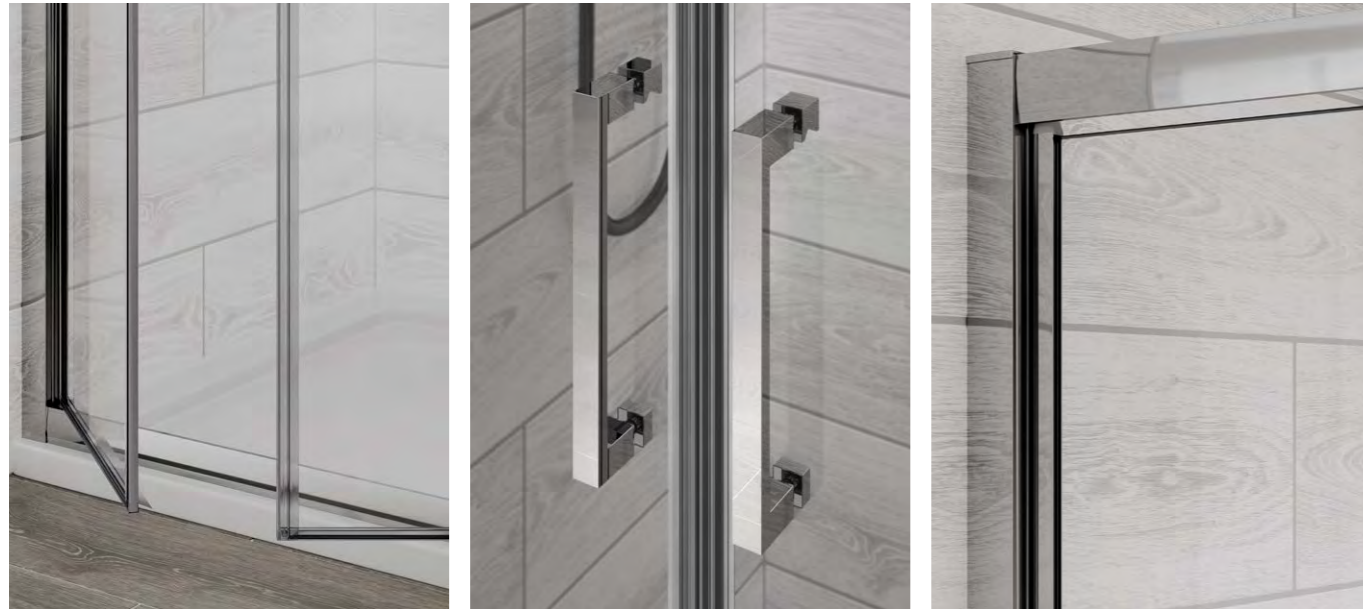

STYLE Saloon Door & Side Panel

8MM

Door Size	Adjustment	Door Opening	Height	Glass Thickness	Code	Price
76	71-75	56	195	8mm	EN135	£510
80	75-79	60	195	8mm	EN136	£517
90	85-89	70	195	8mm	EN137	£532
100	95-99	80	195	8mm	EN138	£548

Panel Size	Adjustment	Door Opening	Height	Glass Thickness	Code	Price
70	67-69	N/A	195	8mm	EN116	£285
76	73-75	N/A	195	8mm	EN117	£295
80	77-79	N/A	195	8mm	EN118	£299
90	87-89	N/A	195	8mm	EN119	£314
100	97-99	N/A	195	8mm	EN120	£333