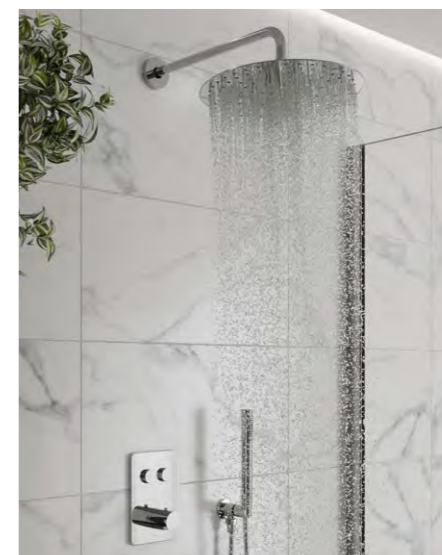

Shower Heads & Slide Rails Pages 352-353