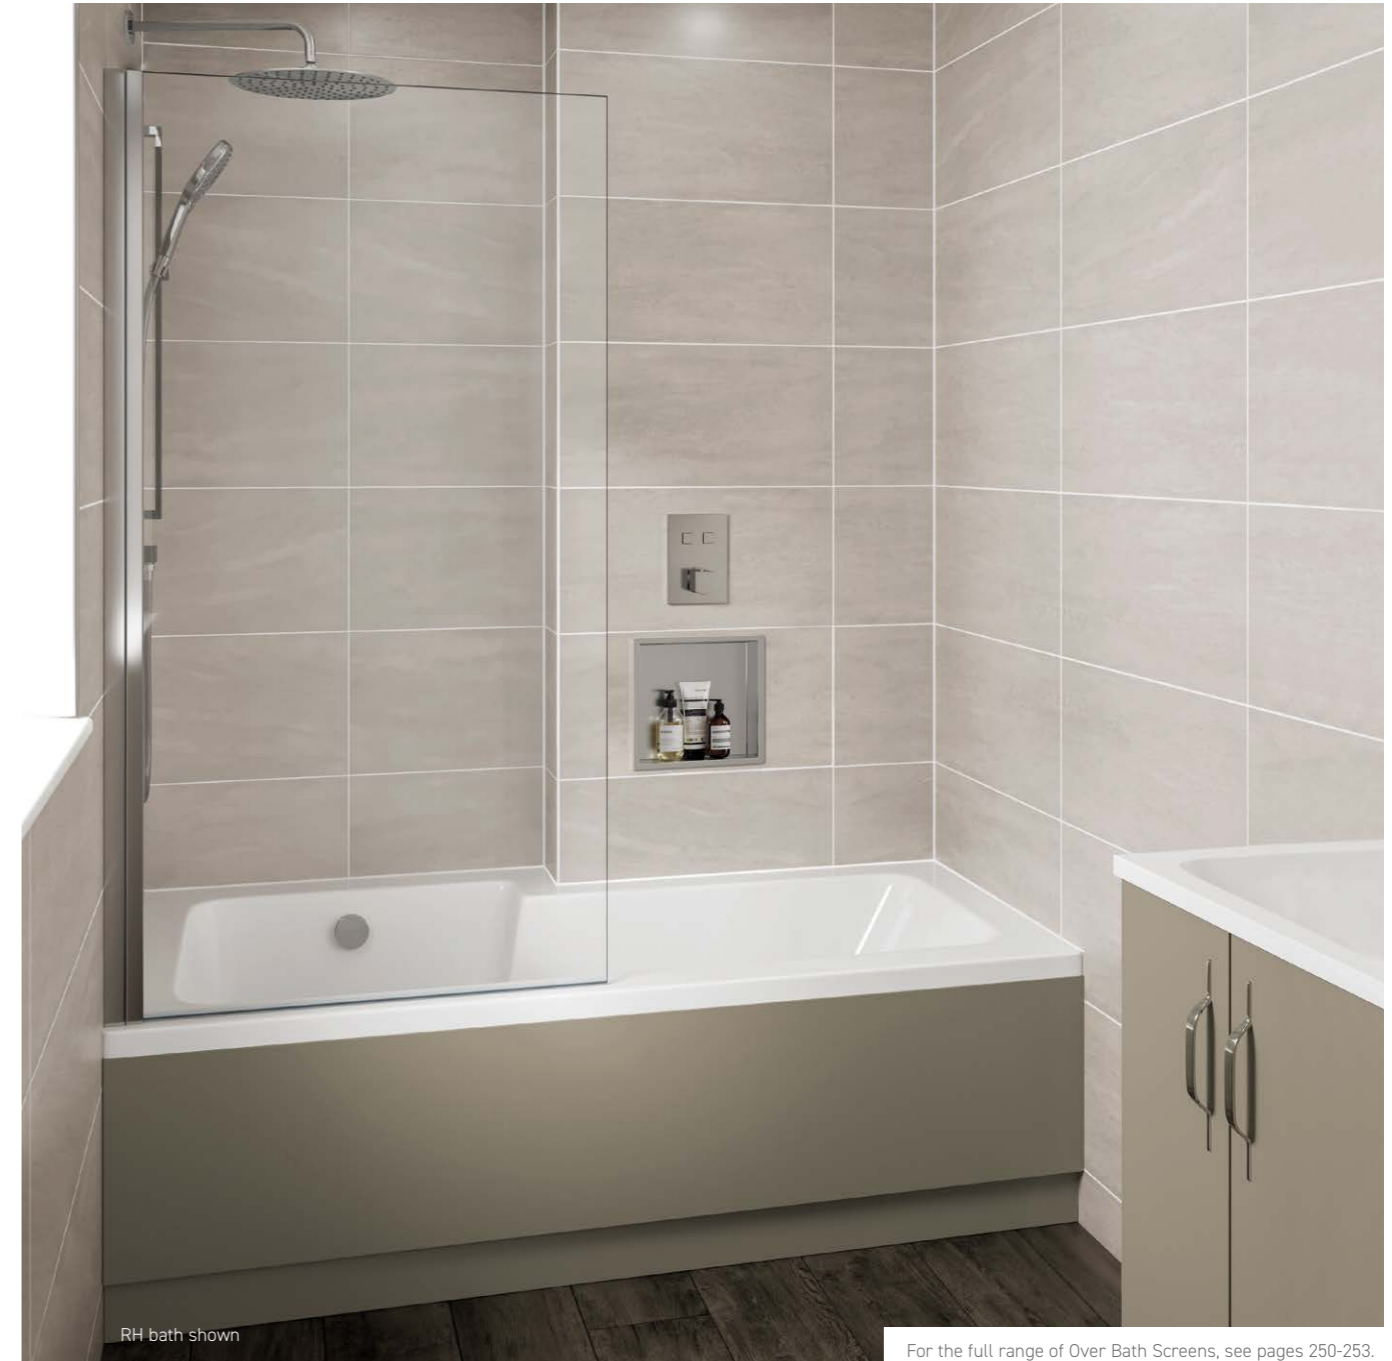

RH bath shown

For the full range of Over Bath Screens, see pages 250-253.

Available LH/RH (LH bath shown).
System 3 not available on this model.

Qube inc Front Panel & Screen with Hinged Return

Solid MDF Panels
L170 x W85 (W² 70) x H54 (inc screen 204) x D40. Capacity 255 litres