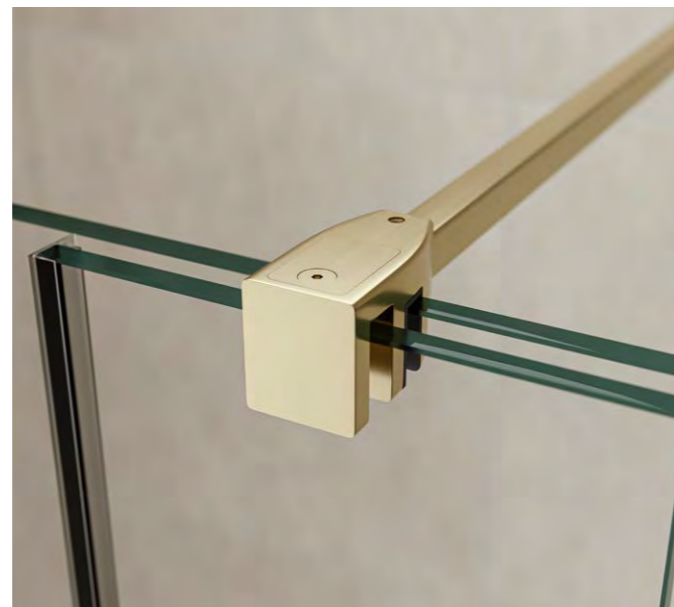

- Reversible design
- 200cm high
- Concealed fixings
- 20mm adjustment
- Support bar
- Smooth opening roller design
- Frameless design
- Tray or wetroom compatible
- Polished aluminium finish
- Polished chrome hardware
- Profile cover caps
- 10MM safety glass
- Easyclean protection
- Lifetime guarantee

Chrome Enclosure, White X-Slate Tray

Nickel Enclosure, White X-Slate Tray

Door Size	Adjustment	Door Opening	Chrome Code	Chrome Price	Matt Black Code	Matt Black Price	Brushed Brass Code	Brushed Brass Price	Brushed Bronze Code	Brushed Bronze Price	Brushed Nickel Code	Brushed Nickel Price
100	95-100	37-42	EN200	£658	BE200	£678	GE200	£693	ZE200	£700	KE200	£693
110	105-110	37-42	EN201	£695	BE201	£716	GE201	£731	ZE201	£738	KE201	£731
120	115-120	37-42	EN202	£720	BE202	£741	GE202	£757	ZE202	£764	KE202	£757
130	120-130	45-55	EN203	£759	BE203	£781	GE203	£797	ZE203	£804	KE203	£797
140	130-140	45-55	EN204	£800	BE204	£821	GE204	£838	ZE204	£846	KE204	£838
150	140-150	45-55	EN205	£819	BE205	£841	GE205	£858	ZE205	£865	KE205	£858
160	150-160	45-55	EN206	£837	BE206	£860	GE206	£877	ZE206	£885	KE206	£877
170	160-170	45-55	EN207	£880	BE207	£903	GE207	£920	ZE207	£928	KE207	£920
180	170-180	45-55	EN208	£923	BE208	£947	GE208	£964	ZE208	£973	KE208	£964