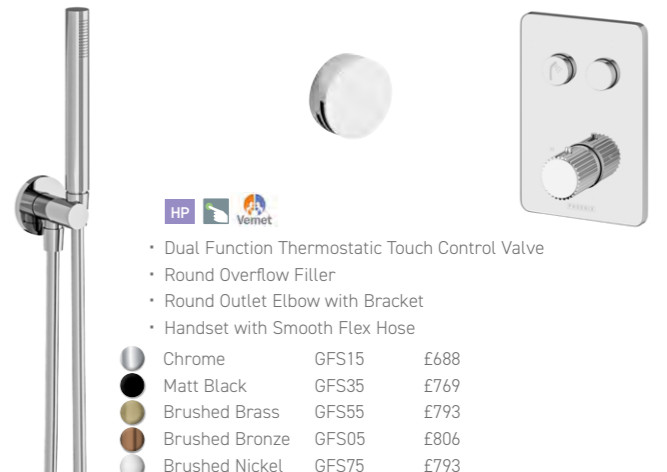

1. **HP** **Vernet**
2. Dual Function Thermostatic Touch Control Valve
   - Round Overflow Filler
   - Round Outlet Elbow with Bracket
   - Handset with Smooth Flex Hose

Chrome	GFS15	£688
Matt Black	GFS35	£769
Brushed Brass	GFS55	£793
Brushed Bronze	GFS05	£806
Brushed Nickel	GFS75	£793