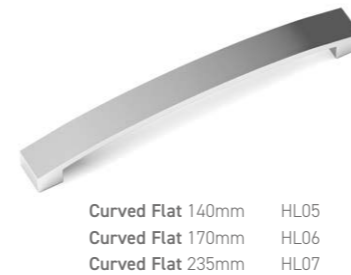

Various Handles
Included in unit price