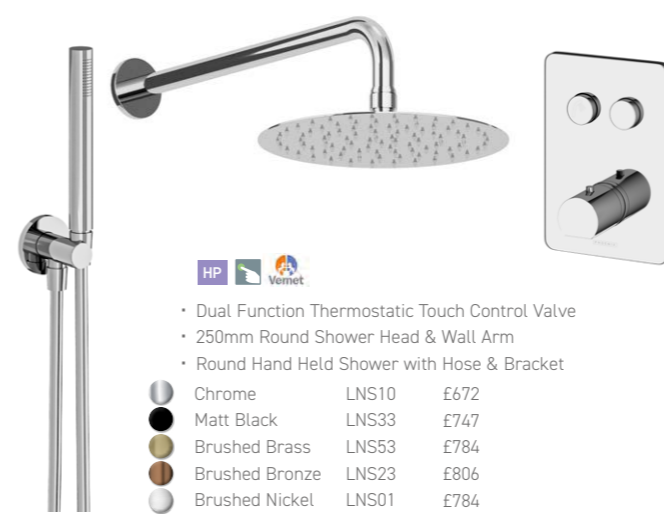

1. **HP** Vernet
2. Dual Function Thermostatic Touch Control Valve
   - 250mm Round Shower Head & Wall Arm
   - Round Hand Held Shower with Hose & Bracket
3. Chrome LNS10 £672
   - Matt Black LNS33 £747
   - Brushed Brass LNS53 £784
   - Brushed Bronze LNS23 £806
   - Brushed Nickel LNS01 £784