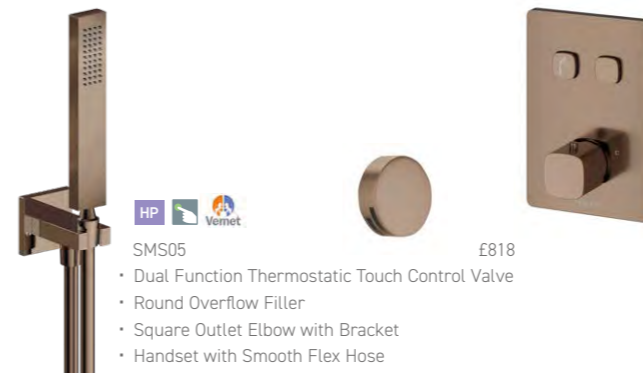

SMS01 £806
• Dual Function Thermostatic Touch Control Valve
• 250mm Square Shower Head & Wall Arm
• Square Hand Held Shower with Hose & Bracket

SMS03 £811
• Dual Function Thermostatic Touch Control Valve
• 250mm Square Shower Head & Wall Arm
• Round Overflow Filler