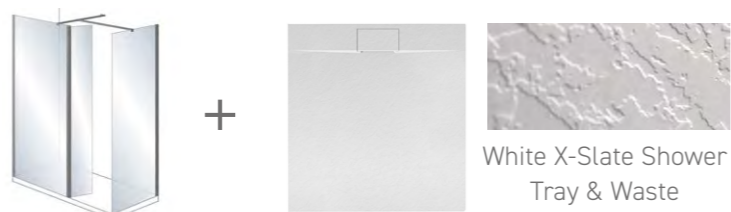

WALK-IN Techno Complete Corner

10MM

Includes White X-Slate Shower Tray

1. Includes:
2. 2x Shower Walls
   - Support Bars
   - Hinged Deflector Panel
   - Waste

White X-Slate Shower Tray & Waste

Tray & Waste	Front	Side	Chrome Code	Chrome Price	Matt Black Code	Matt Black Price	Brushed Brass Code	Brushed Brass Price	Brushed Bronze Code	Brushed Bronze Price	Brushed Nickel Code	Brushed Nickel Price
100 x 80	50	80	MTP011	£999	BTP011	£1005	GTP011	£1020	ZTP011	£1087	KTP011	£1020
100 x 90	50	90	MTP012	£1062	BTP012	£1069	GTP012	£1083	ZTP012	£1154	KTP012	£1083
110 x 90	65	90	MTP013	£1091	BTP013	£1099	GTP013	£1112	ZTP013	£1185	KTP013	£1112
120 x 80	70	80	MTP001	£1051	BTP001	£1057	GTP001	£1084	ZTP001	£1174	KTP001	£1084
120 x 90	70	90	MTP002	£1126	BTP002	£1134	GTP002	£1163	ZTP002	£1251	KTP002	£1163
130 x 90	76	90	MTP014	£1149	BTP014	£1157	GTP014	£1185	ZTP014	£1262	KTP014	£1185
140 x 70	80	70	MTP015	£1049	BTP015	£1056	GTP015	£1083	ZTP015	£1171	KTP015	£1083
140 x 80	80	80	MTP003	£1131	BTP003	£1139	GTP003	£1168	ZTP003	£1256	KTP003	£1168
140 x 90	80	90	MTP004	£1190	BTP004	£1200	GTP004	£1231	ZTP004	£1317	KTP004	£1231
150 x 80	85	80	MTP005	£1189	BTP005	£1198	GTP005	£1229	ZTP005	£1315	KTP005	£1229
150 x 90	85	90	MTP016	£1224	BTP016	£1232	GTP016	£1277	ZTP016	£1363	KTP016	£1277
160 x 70	100	70	MTP017	£1172	BTP017	£1182	GTP017	£1209	ZTP017	£1270	KTP017	£1209
160 x 80	100	80	MTP006	£1238	BTP006	£1249	GTP006	£1281	ZTP006	£1366	KTP006	£1281
160 x 90	100	90	MTP018	£1283	BTP018	£1295	GTP018	£1339	ZTP018	£1425	KTP018	£1339
170 x 70	110	70	MTP007	£1212	BTP007	£1222	GTP007	£1254	ZTP007	£1340	KTP007	£1254
170 x 80	110	80	MTP008	£1287	BTP008	£1299	GTP008	£1333	ZTP008	£1417	KTP008	£1333
170 x 90	110	90	MTP009	£1336	BTP009	£1350	GTP009	£1385	ZTP009	£1467	KTP009	£1385
180 x 80	120	80	MTP010	£1376	BTP010	£1389	GTP010	£1425	ZTP010	£1510	KTP010	£1425
180 x 90	120	90	MTP019	£1399	BTP019	£1415	GTP019	£1452	ZTP019	£1540	KTP019	£1452

10MM

WALK-IN Techno Complete Corner

Includes Black X-Slate Shower Tray

1. Includes:
2. 2x Shower Walls
   - Support Bars
   - Hinged Deflector Panel
   - Waste