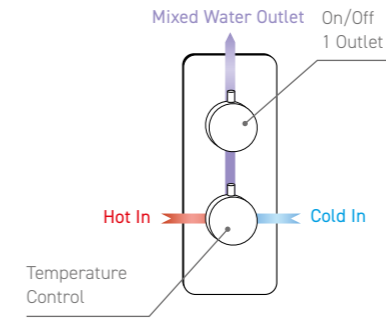

Bath Suite

- Dual Function Thermostatic Valve
- Round Outlet Elbow with Bracket
- Handset with Smooth Flex Hose
- Round Overflow Filler

Single Function

MP Vernet
SV001RO £297

MP Vernet
SV001SQ £297

Dual Function