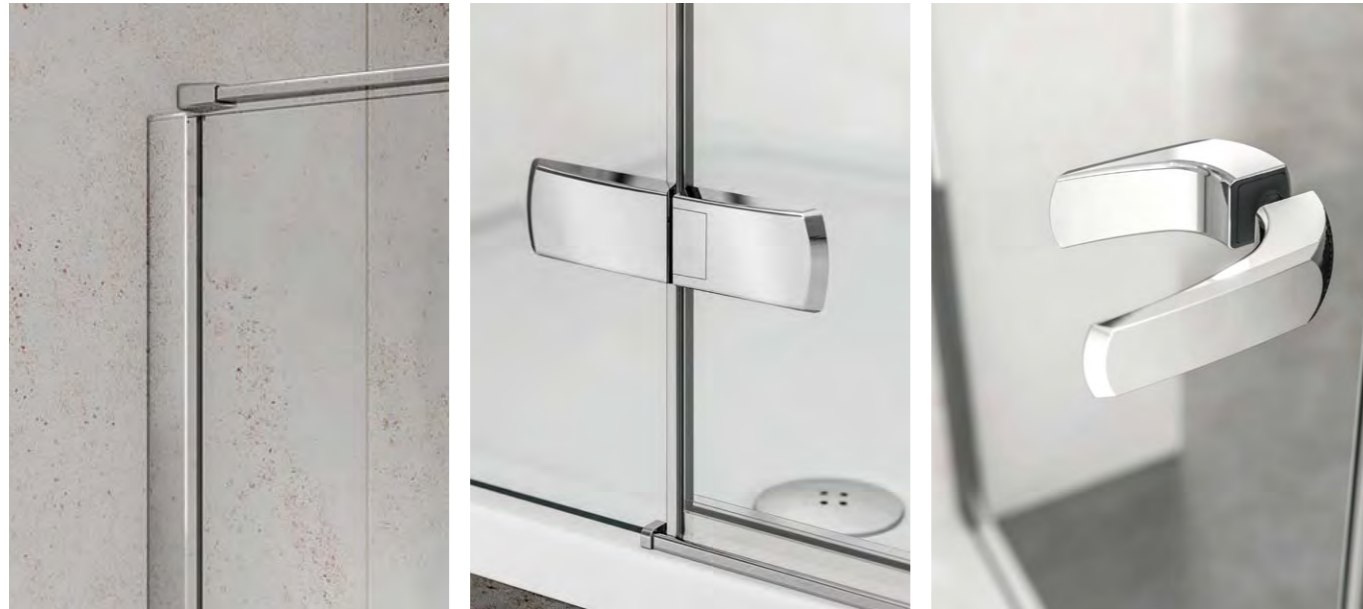

I-ZONE® Hinged Door & Side Panel

8MM

Door Size	Adjustment	Door Opening	Height	Glass Thickness	Hinge Hand	Code	Price
90	87-90	53	200	8mm	LH	EN021	£685
90	87-90	53	200	8mm	RH	EN022	£685
100	97-100	53	200	8mm	LH	EN023	£695
100	97-100	53	200	8mm	RH	EN024	£695
120	117-120	53	200	8mm	LH	EN025	£725
120	117-120	53	200	8mm	RH	EN026	£725

Panel Size	Adjustment	Door Opening	Height	Glass Thickness	Code	Price
80	77-79	N/A	200	8mm	EN027	£342
90	87-89	N/A	200	8mm	EN028	£368
100	97-99	N/A	200	8mm	EN029	£393