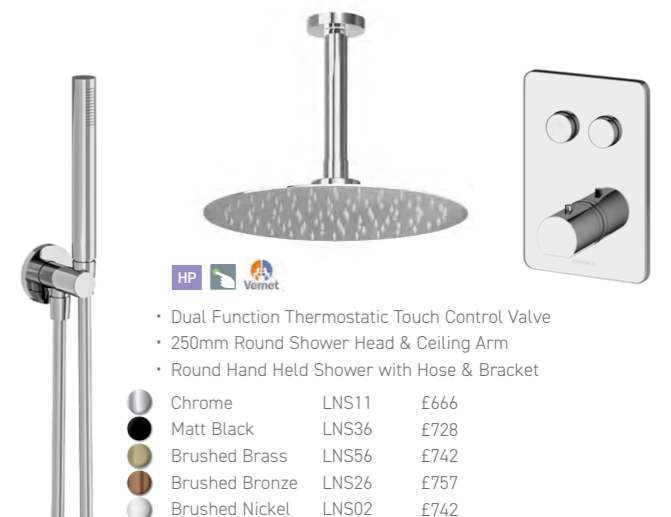

1. **HP** Vernet
2. Dual Function Thermostatic Touch Control Valve
   - 250mm Round Shower Head & Ceiling Arm
   - Round Hand Held Shower with Hose & Bracket
3. Chrome LNS11 £666
   - Matt Black LNS36 £728
   - Brushed Brass LNS56 £742
   - Brushed Bronze LNS26 £757
   - Brushed Nickel LNS02 £742