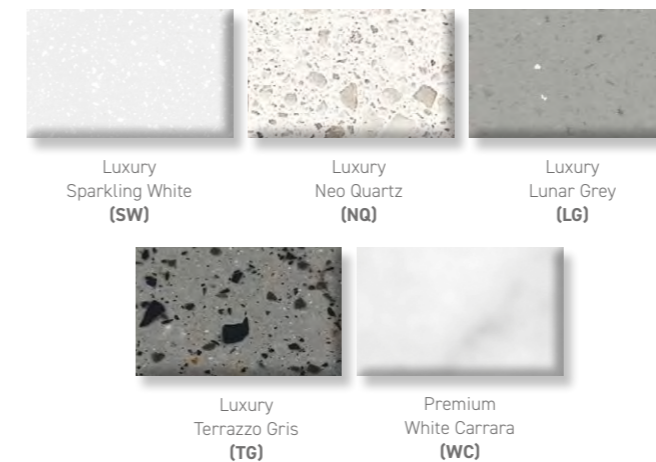

Width	Inc Chrome Overflow	
61	VB411	£224
81	VB412	£285

Mineral Cast Overflow Rings Not sold separately

	Matt Black WA044	£10		Brushed Brass WA045	£10
	Brushed Bronze WA065	£10		Brushed Nickel WA055	£10

12MM WORKTOP/SPLASHBACK COLOURS & CODES

12mm Solid Surface Worktop Not sold separately

Add the **Worktop colour code** to the **Worktop size code** eg.VB300 (SW) = 61 Worktop in Sparkling White

Width cm	Depth 46 Code	Luxury Worktop	Premium Worktop
61	VB300	£186	£213
81	VB301	£228	£265
121	VB303	£313	£367