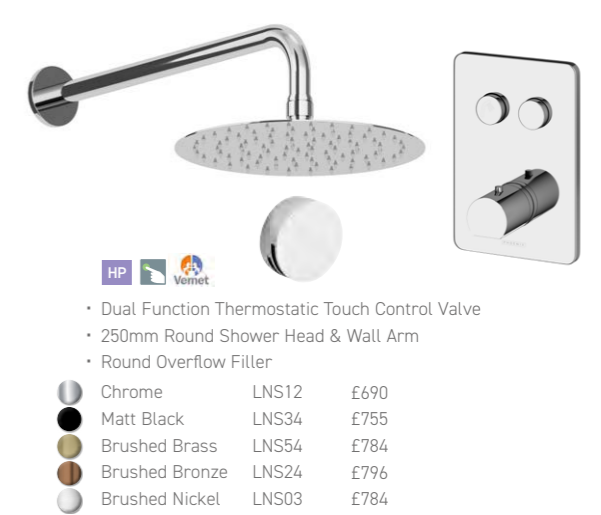

1. **HP** Vernet
2. Dual Function Thermostatic Touch Control Valve
   - 250mm Round Shower Head & Wall Arm
   - Round Overflow Filler
3. Chrome LNS12 £690
   - Matt Black LNS34 £755
   - Brushed Brass LNS54 £784
   - Brushed Bronze LNS24 £796
   - Brushed Nickel LNS03 £784