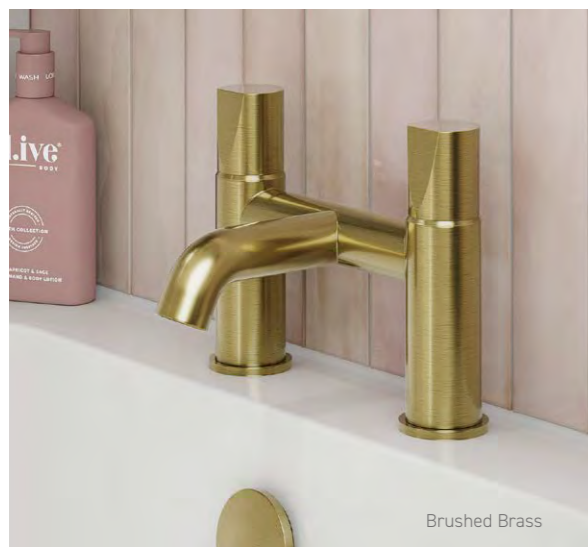

Brushed Brass

- LP

  Minimum of
  0.2 Bar
- MP

  Minimum of
  0.5 Bar
- HP

  Minimum of
  1.0 Bar
- HP+

  Minimum of
  2.0 Bar

For showers on a low/medium pressure system, we recommend that a negative head pump is installed.