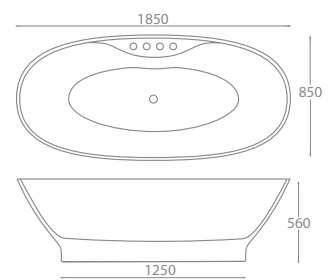

Description	Dimensions L x W x H (mm)	Ref.	Weight	Capacity	Exc. VAT	Inc. VAT
Oregon Freestanding Bath <i>Includes Pre-Fitted Click-Clack Waste</i>	1850 x 850 x 560mm	QX-ORE1850	47kg	290 Ltr	£1,517.00	£1,820.40
Rimini Freestanding Bath <i>Includes Pre-Fitted Click-Clack Waste</i>	1700 x 750 x 560mm	QX-RIM1700	38kg	260 Ltr	£1,494.00	£1,792.80