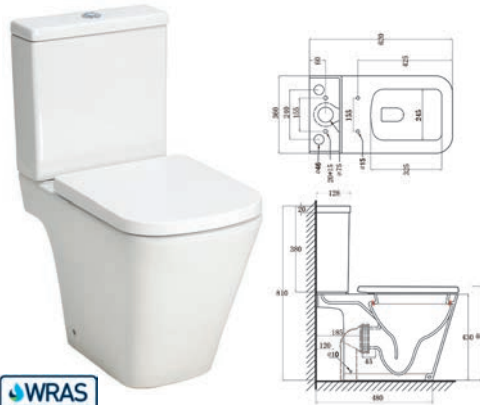

Kansas - See p12
£346.00 Exc. VAT £415.20 Inc. VAT **RIMLESS**