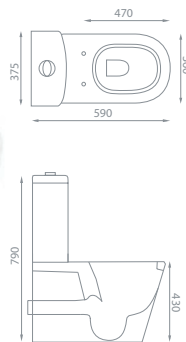

Oregon Elevated Height - See p56
£388.00 Exc. VAT £465.60 Inc. VAT

RIMLESS

COMFORT HEIGHT PAN