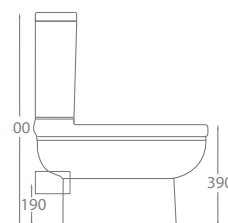

WC Components

	Dimensions	Ref.	Exc. VAT	Inc. VAT
Carolina Close Coupled Pan & Soft Close Seat	-	UKB-W501	£199.00	£238.80
Carolina Close Coupled Cistern & Fittings	-	UKB-C501	£70.00	£84.00