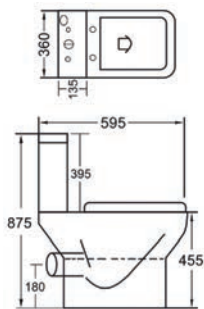

Aveiro Tall Open - See p56
£381.00 Exc. VAT £457.20 Inc. VAT

RIMLESS

COMFORT HEIGHT PAN