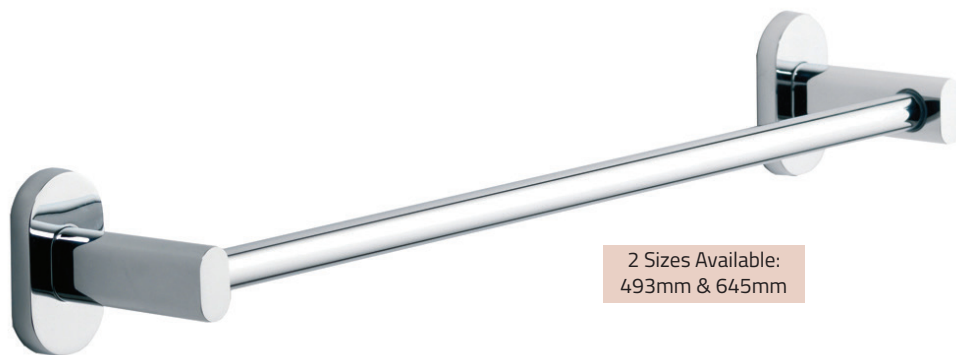

Ref: KCO-033-A Finish: Chrome
Dimensions: 162mm x 115mm x 99mm
£54.00 Exc. VAT **£64.80 Inc. VAT**

Ohio Towel Ring

Ref: KCO-004 Finish: Chrome
Dimensions: 152mm x 75mm x 183mm
£39.00 Exc. VAT **£46.80 Inc. VAT**

Ohio Glass Cup & Holder

Ref: KCO-026 Finish: Chrome
Dimensions: 67mm x 118mm x 111mm
£41.00 Exc. VAT **£49.20 Inc. VAT**

Ohio Double Robe Hook

Ref: KCO-025 Finish: Chrome
Dimensions: 62mm x 74mm x 70mm
£39.00 Exc. VAT **£46.80 Inc. VAT**