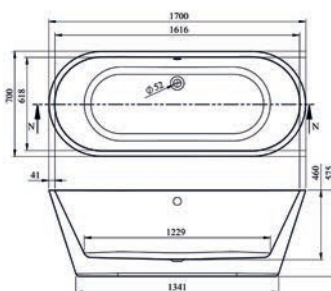

1700 x 700mm • 1700 x 840mm

Removable Panel for easy Tap & Waste access

Description	Dimensions L x W x H (mm)	Ref.	Weight	Capacity	Exc. VAT	Inc. VAT
Estoril Freestanding Bath <i>Includes Pre-Fitted Click-Clack Waste</i>	1700 x 700 x 575mm	EST-17/7	45kg	250 Ltr	£1,475.00	£1,770.00
Opal Freestanding Bath <i>Includes Pre-Fitted Click-Clack Waste</i>	1700 x 840 x 590mm	QX-OPA1700	45kg	270 Ltr	£1,454.00	£1,744.80