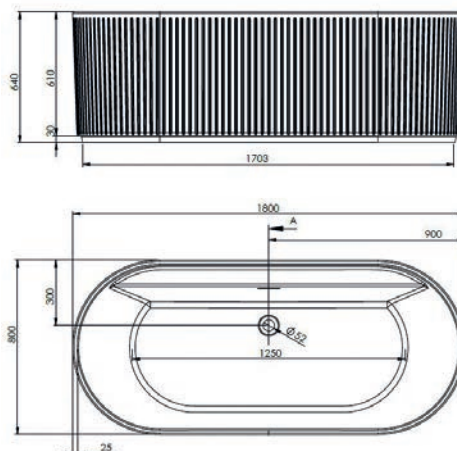

1800 x 800mm

Description	Dimensions L x W x H (mm)	Ref.	Weight	Capacity	Exc. VAT	Inc. VAT
Naxos Freestanding Bath <i>Includes Pre-Fitted Click-Clack Waste</i>	1800 x 800 x 640mm	NAX-1800	59kg	277 Ltr	£1,318.00	£1,581.60