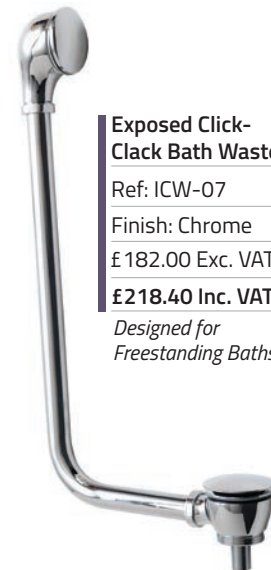

Exposed Plug & Chain Bath Waste

Exposed Click-Clack Bath Waste

Ref: ICW-07
Finish: Chrome
£182.00 Exc. VAT
£218.40 Inc. VAT

Designed for Freestanding Baths

Only suitable for use with 42mm Metal Pipe

Ref: ICW-03 Finish: Chrome
£51.00 Exc. VAT **£61.20 Inc. VAT**

Ref: ICW-01 Finish: Chrome
£44.00 Exc. VAT **£52.80 Inc. VAT**