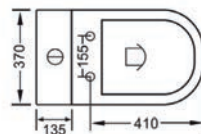

Furniture Components

Geo 60 1-Drawer Wall-Hung Base Unit - Matt Black	
Ref: GEO60BBL	Dimensions: 600 x 383 x 390mm
£407.00 Exc. VAT	£488.40 Inc. VAT
Naxos 60 Ceramic Basin (1TH Only)	
Ref: NX60BAS	Dimensions: 610 x 390mm
£120.00 Exc. VAT	£144.00 Inc. VAT
Roma Basin Mono inc. Click-Clack Waste - Matt Black	
Ref: QXRO05MB	
£90.00 Exc. VAT	£108.00 Inc. VAT