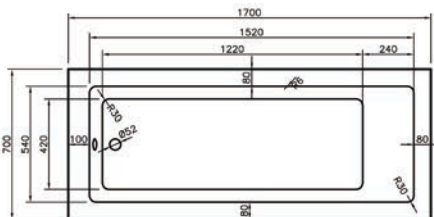

Total Suite Price: £2,688.00 Exc. VAT £3,225.60 Inc. VAT

Oregon Rimless

QX
10 YEAR
MANUFACTURERS
GUARANTEE

Whirlpool

Size Options:

- 1500 x 700mm
- 1600 x 700mm
- 1700 x 700mm

Bath Components	Dimensions	Ref.	Exc. VAT	Inc. VAT
Montana Single Ended Standard Spec Bath	1700 x 700mm	MON17/7	£349.00	£418.80
Q-Line MDF Bath Front Panel - Platinum Grey	1700mm	GQ1700BPPL	£215.00	£258.00
Q-Line MDF Bath End Panel - Platinum Grey	700mm	GQ700BPPL	£89.00	£106.80
Genesis 8mm Curved Bath Screen	1500mm (H) x 800mm (W)	QXG85S800	£192.00	£230.40
QX Click-Clack Bath Waste - Black	-	QXWA900EK	£40.00	£48.00
Roma 2TH Bath Filler - Matt Grey	-	QXRO03MG	£143.00	£171.60
Roma Round Thermostatic Bar Valve & Kit - Matt Grey	-	QXSH104MG	£273.00	£327.60