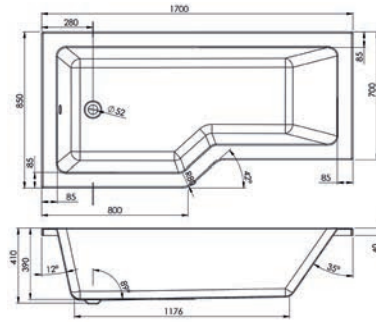

Pictured Left Hand