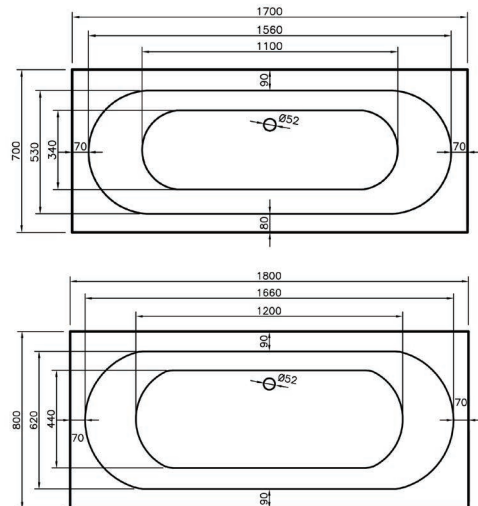

Alaska Double Ended Bath