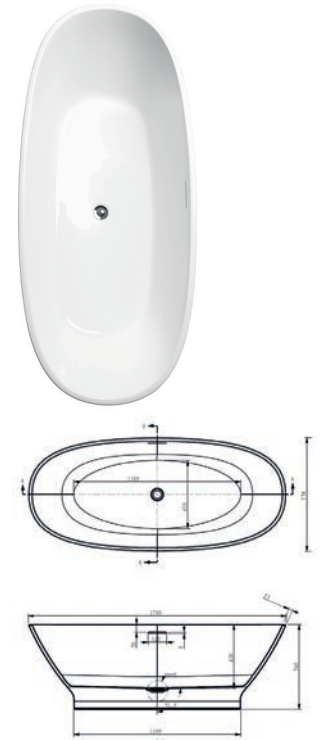

Description	Dimensions L x W x H (mm)	Ref.	Weight	Capacity	Exc. VAT	Inc. VAT
Oregon Freestanding Bath <i>Includes Pre-Fitted Click-Clack Waste</i>	1850 x 850 x 560mm	QX-ORE1850	47kg	290 Ltr	£1,517.00	£1,820.40
Rimini Freestanding Bath <i>Includes Pre-Fitted Click-Clack Waste</i>	1700 x 750 x 560mm	QX-RIM1700	38kg	260 Ltr	£1,494.00	£1,792.80