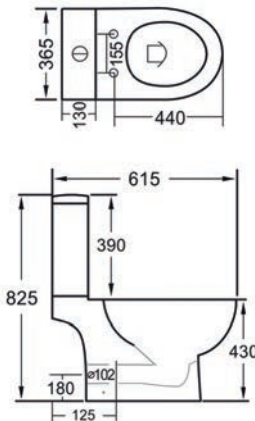

WC Components

Estoril Rimless Tall Close Coupled Open Sided Pan & Soft Close Seat
Ref: EST-W510C
£245.00 Exc. VAT **£294.00 Inc. VAT**

Estoril Close Coupled Cistern & Fittings
Ref: EST-C509
£96.00 Exc. VAT **£115.20 Inc. VAT**

Total Suite Price

£3,658.00 Exc. VAT

£4,389.60 Inc. VAT

Also Available:

	Ref.	Exc. VAT	Inc. VAT
Estoril Rimless Comfort Close Coupled Closed Sided Pan & Soft Close Seat	EST-W519C	£295.00	£354.00
Estoril Close Coupled Cistern & Fittings	EST-C509	£96.00	£115.20
Estoril Rimless Tall Back-to-Wall Pan & Soft Close Seat	EST-W511C	£245.00	£294.00
Estoril Rimless Wall-Hung Pan & Soft Close Seat	EST-W512C	£263.00	£315.60