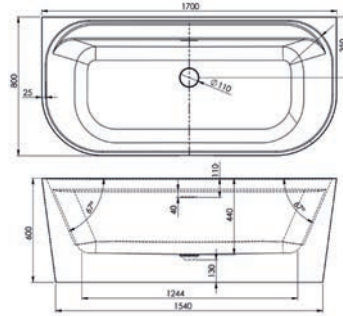

NEW Tima Rimless