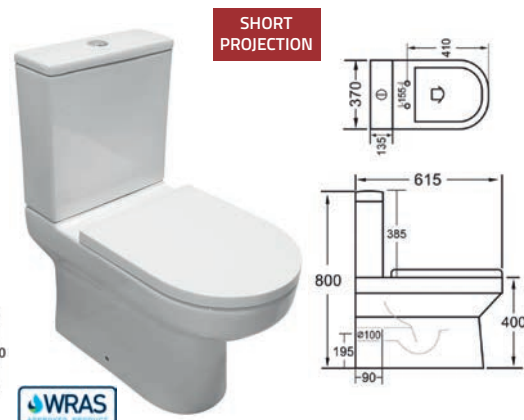

RIMLESS

Venice Open - See p28
£316.00 Exc. VAT £379.20 Inc. VAT

RIMLESS

Venice Closed - See p28
£330.00 Exc. VAT £396.00 Inc. VAT

RIMLESS

Eton Closed Sided - See p40
£331.00 Exc. VAT £397.20 Inc. VAT

RIMLESS

Arizona - See p31
£336.00 Exc. VAT £403.20 Inc. VAT

Estoril Tall Open - See p18
£341.00 Exc. VAT £409.20 Inc. VAT

RIMLESS

Evora Closed - See p20
£341.00 Exc. VAT £409.20 Inc. VAT

RIMLESS

COMFORT HEIGHT PAN