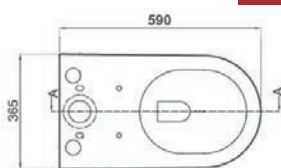

WC Components

Oregon Rimless Open-Sided Close Coupled Pan & Soft Close Seat
Ref: ORE-1363C
£276.00 Exc. VAT **£331.20 Inc. VAT**

Venice Close Coupled Cistern & Fittings
Ref: VEN/R-OP04
£81.00 Exc. VAT **£97.20 Inc. VAT**

Total Suite Price £2,688.00 Exc. VAT **£3,225.60 Inc. VAT**

Also Shown With:	Dimensions	Ref.	Exc. VAT	Inc. VAT
Nevada 60 Mirror with Integrated Light	400 x 600mm	ASC4060	£158.00	£189.60
Kansas Rail with Mirror - Anthracite Finish	1800 x 381mm	KCT-18X31	£298.00	£357.60

Also Available:

Oregon Comfort Height Close Coupled Pan & Soft Close Seat	-	ORE-1273P	£307.00	£368.40
Venice Close Coupled Cistern & Fittings	-	VEN/R-OP04	£81.00	£97.20