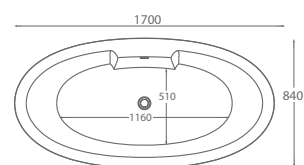

1700 x 700mm • 1700 x 840mm

Removable Panel for easy Tap & Waste access

Description	Dimensions L x W x H (mm)	Ref.	Weight	Capacity	Exc. VAT	Inc. VAT
Estoril Freestanding Bath <i>Includes Pre-Fitted Click-Clack Waste</i>	1700 x 700 x 575mm	EST-17/7	45kg	250 Ltr	£1,475.00	£1,770.00
Opal Freestanding Bath <i>Includes Pre-Fitted Click-Clack Waste</i>	1700 x 840 x 590mm	QX-OPA1700	45kg	270 Ltr	£1,454.00	£1,744.80