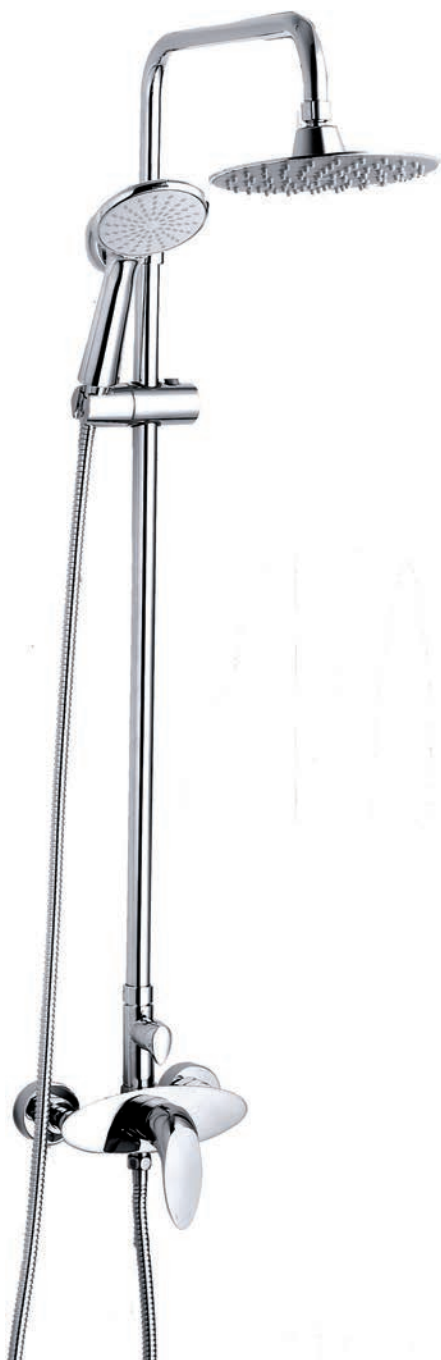

Manual & Thermostatic Shower Valves including Shower Kits

MANUAL

Alaska Exposed Manual Shower Valve with Riser Rail

Min. Pressure Req. - 0.5 bar

Ref: S6002A Finish: Chrome

Height: 880 - 1330mm

£319.00 Exc. VAT **£382.80 Inc. VAT**

- Exposed Manual Valve with Diverter
- Single Lever Handle
- Adjustable Rigid Riser Rail with Round Rainfall Shower Head
- Circular Handspray

MANUAL