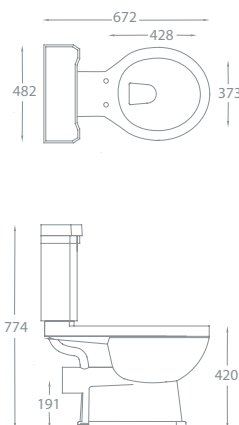

672mm Projection

Total Suite Price - with 610mm Basin £1,410.00 Exc. VAT **£1,692.00 Inc. VAT**

Also Shown With:

	Dimensions	Ref.	Exc. VAT	Inc. VAT
Options 50 Plain Mirror	500 x 740mm	19314	£77.00	£92.40
Royal Bajan Towel Rail - Chrome	800 x 500mm	ROY-8X5	£333.00	£399.60
Ohio Towel Ring - Chrome	152 x 183 x 75mm	KCO-004	£39.00	£46.80

Also Available:

Grosvenor Semi-Recessed Ceramic Basin (1 or 2TH)	545 x 440mm	GR-B212M-1/2	£153.00	£183.60
Grosvenor Back-to-Wall Pan Only	-	GR-W212	£181.00	£217.20
Nostalgic Wooden Soft Close Seat - Gloss White*	-	NOS-SEAT	£135.00	£162.00