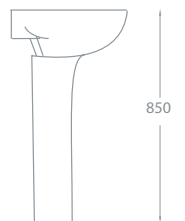

Total Suite Price

£3,262.00 Exc. VAT

£3,914.40 Inc. VAT

565mm Projection

Bath Components	Dimensions	Ref.	Exc. VAT	Inc. VAT
Arizona Double Ended Standard Spec Bath	1800 x 800mm	ARIZ18/8	£402.00	£482.40
AquaGen Waterproof Bath Front Panel - Gloss White	1800mm	AQG18W	£90.00	£108.00
AquaGen Waterproof Bath End Panel - Gloss White	800mm	AQG8W	£45.00	£54.00
Genesis Square Bath Screen	1500mm (H) x 800mm (W)	QXGSQS800	£169.00	£202.80
Arizona Bath Filler	-	ASC-9054	£148.00	£177.60
QX Bath Pop-Up Waste	-	QXW1908	£40.00	£48.00
Ohio Round Shower Head	200mm Diameter	FLS-8002C	£55.00	£66.00
Ohio Shower Head Fixing Arm	400 x 24mm	FLS-801C	£46.00	£55.20
Ohio Twin Thermostatic Shower Valve with 1 Outlet (Controls 1 Function)	-	QXCVQ01	£194.00	£232.80