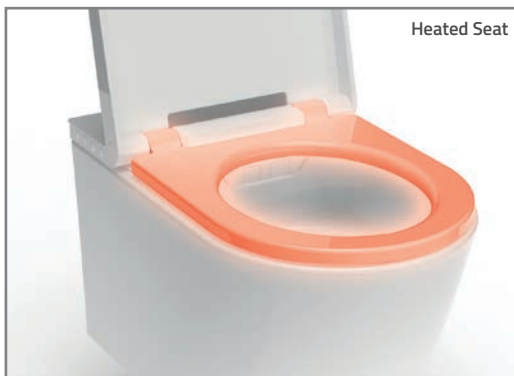

Lucerne Wall-Hung WC

Qx
10 YEAR
MANUFACTURERS
GUARANTEE

SMART WC

Features:

- Heated Seat
- Curved, integrated water nozzle
- Antibacterial
- Warm Air Dryer
- Motion Sensor Night Light
- Remote Control
- Quick Release Soft Close Seat