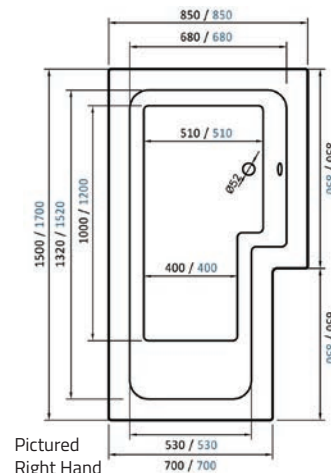

Pictured Right Hand

Bath Height (Exc. Legs) - 410mm
Panel Height - 520mm

Alternative Screen:
Elegancia Screen *Priced Below*