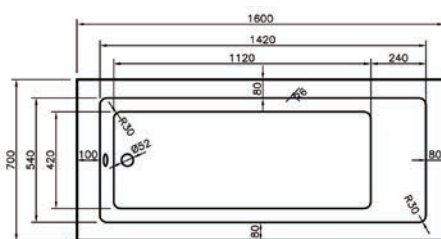

Nevada

Double Ended Bath

Height (Exc. Legs) - 420mm

Dimensions	Capacity	Ref.	Exc. VAT	Inc. VAT
1700 x 800mm	225 Ltr	NEV17/8	£402.00	£482.40
1800 x 800mm	235 Ltr	NEV18/8	£402.00	£482.40

Dimensions	Capacity	Ref.	Exc. VAT	Inc. VAT
1700 x 800mm	225 Ltr	NEV17/8S	£523.00	£627.60
1800 x 800mm	235 Ltr	NEV18/8S	£523.00	£627.60