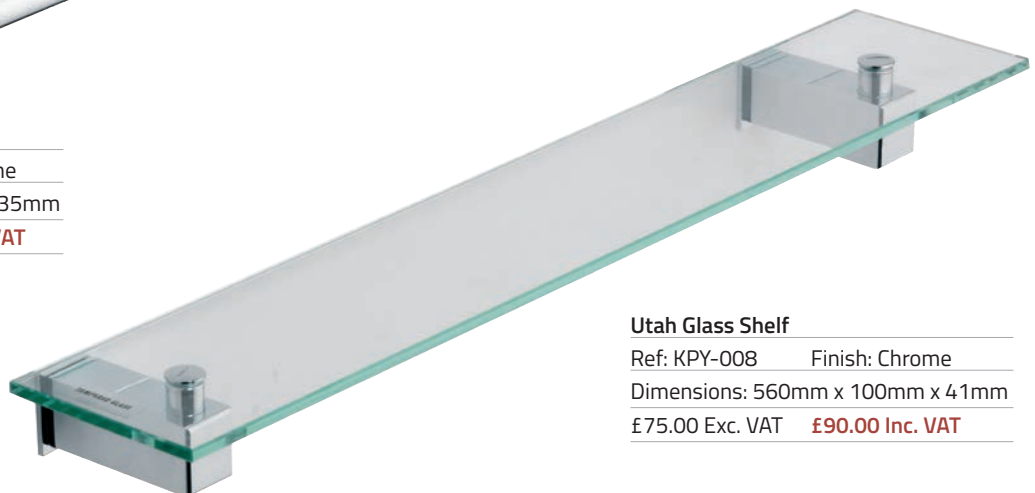

Utah Glass Shelf
Ref: KPY-008   Finish: Chrome
Dimensions: 560mm x 100mm x 41mm
£75.00 Exc. VAT   **£90.00 Inc. VAT**