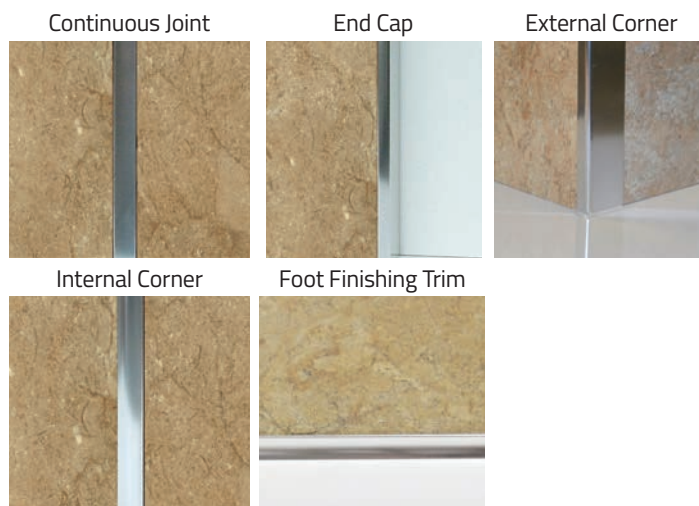

Quest Profiles

Aluminium with Chrome Finish

Profile	Ref.	Dimensions	Exc. VAT	Inc. VAT
Continuous Joint	QCONT	2400mm	£25.00	£30.00
End Cap	QEND	2400mm	£23.00	£27.60
External Corner	QEXT	2400mm	£33.00	£39.60
Internal Corner	QINT	2400mm	£33.00	£39.60
Foot Finishing Trim	QFOOT	2400mm	£23.00	£27.60

	Ref.	Exc. VAT	Inc. VAT
Quest 2-in-1 Sealant & Adhesive	QSILCLEAR	£15.00	£18.00
(Clear - 300ml)