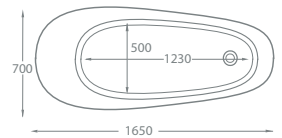

1650 x 700mm • 1700 x 750mm

Description	Dimensions L x W x H (mm)	Ref.	Weight	Capacity	Exc. VAT	Inc. VAT
Roma Freestanding Bath <i>Includes Pre-Fitted Click-Clack Waste</i>	1650 x 700 x 600/800mm	QX-RMA1650	55kg	260 Ltr	£1,461.00	£1,753.20

Valentina Freestanding Bath <i>Includes Pre-Fitted Click-Clack Waste</i>	1700 x 750 x 580/720mm	QX-VAL1700	55kg	260 Ltr	£1,486.00	£1,783.20