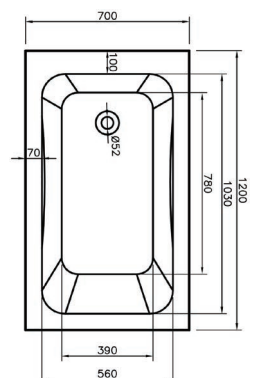

Dakota

Single Ended Bath

Height (Exc. Legs) - 400mm

Dimensions	Capacity	Ref.	Exc. VAT	Inc. VAT
1200 x 700mm	120 Ltr	DAKO12/7	£226.00	£271.20