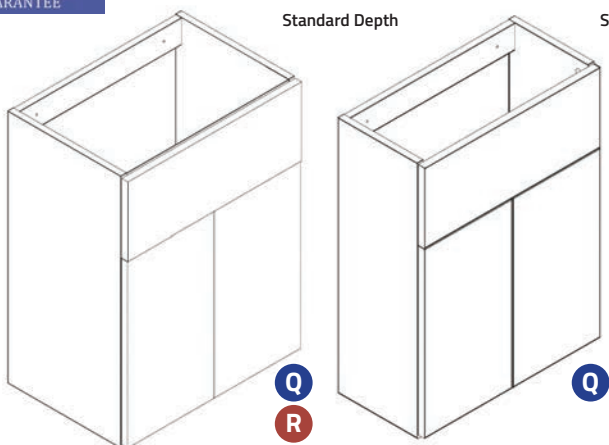

Unit Prices On This Page **EXCLUDE** Handles - These can be selected from p370