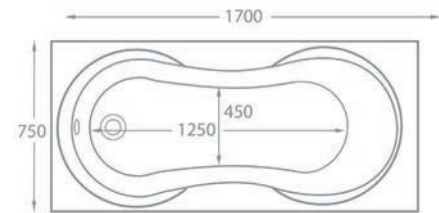

Dimensions	Capacity	Ref.	Exc. VAT	Inc. VAT
1700 x 750mm	210 Ltr	ALB17/7S	£470.00	£564.00

Indiana

Thin Edged Bath

Single Ended Bath

Height (Exc. Legs) - 400mm

Dimensions	Capacity	Ref.	Exc. VAT	Inc. VAT
1700 x 700mm	230 Ltr	IND17/7	£347.00	£416.40