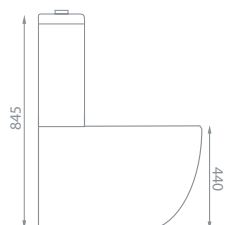

WC Components

Roma Rimless Comfort Close Coupled Pan & Soft Close Seat

Ref: RO-W158
£299.00 Exc. VAT **£358.80 Inc. VAT**

Roma Close Coupled Cistern & Fittings

Ref: RO-T158
£114.00 Exc. VAT **£136.80 Inc. VAT**

Total Suite Price

£2,755.00 Exc. VAT

£3,306.00 Inc. VAT

Also Shown With:

NEW Valentina Mirror with Matt Black Stainless Steel Frame

Can be installed Portrait or Landscape

Dimensions
600 x 900mm

Ref.
ASC6090UB-MB

Exc. VAT
£234.00

Inc. VAT
£280.80