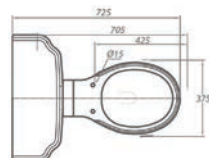

WC Components

	Dimensions	Ref.	Exc. VAT	Inc. VAT
Classic Nouveau Close Coupled Pan Only	-	CLA-DE03	£145.00	£174.00
Classic Nouveau Close Coupled Lever Cistern & Fittings	-	CLA-DE04	£116.00	£139.20
Nostalgic Wooden Soft Close Seat - Gloss White	-	NOS-SEAT	£135.00	£162.00

Total Suite Price

£3,008.00 Exc. VAT

£3,609.60 Inc. VAT