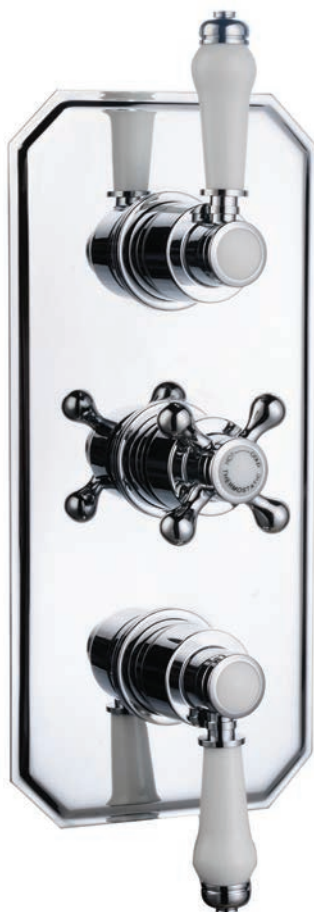

Min. Pressure Req. - 0.2 bar

Ref: NOSKITB Finish: Chrome/Black

Dimensions: 1220mm High

£562.00 Exc. VAT **£674.40 Inc. VAT**

Both Black & White
Handle Options Supplied

**Nostalgic Traditional Triple Thermostatic
Concealed Shower Valve** *(Controls 2 functions simultaneously)*