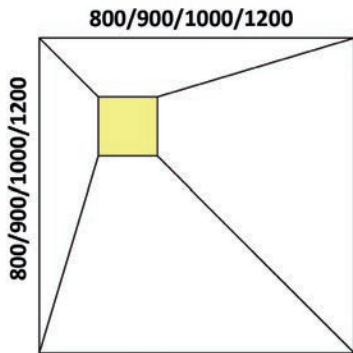

Square Shower Base for Square Drain