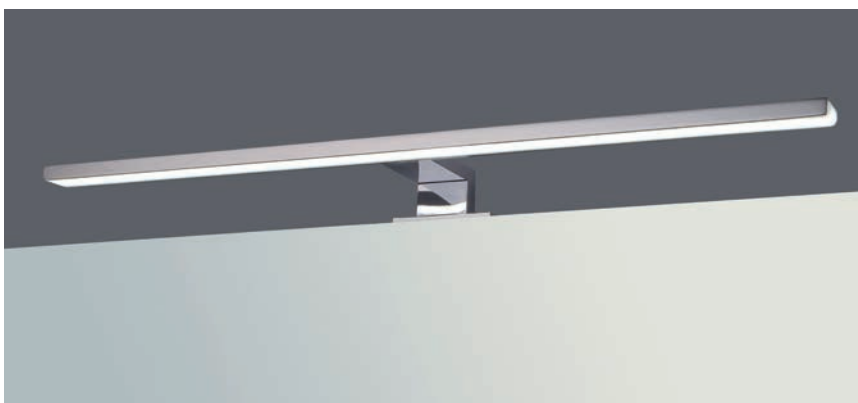

Deluxe Light Fitting can be retrospectively fitted to most Mirrors and Mirrored Cabinets

Deluxe 300 LED Light Fitting - 5.5 Watt

Ref: ML002-300A Finish: Chrome

Dimensions: 300 x 108 x 40mm

£55.00 Exc. VAT **£66.00 Inc. VAT**

Deluxe 500 LED Light Fitting - 8 Watt

Ref: ML002-500A Finish: Chrome

Dimensions: 500 x 108 x 40mm

£65.00 Exc. VAT **£78.00 Inc. VAT**