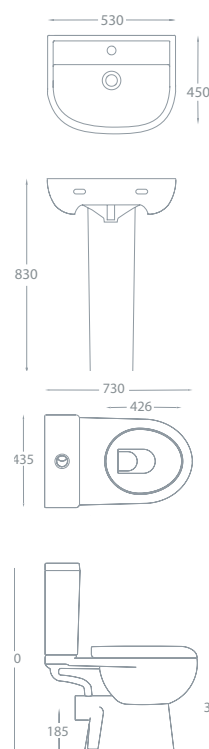

WC Components

	Dimensions	Ref.	Exc. VAT	Inc. VAT
Ebony Close Coupled Pan Only	-	BH-CL001	£78.00	£93.60
Ebony Close Coupled Cistern & Fittings	-	BH-CL002	£57.00	£68.40
Ebony Standard Seat	-	108051	£25.00	£30.00

Total Suite Price £857.00 Exc. VAT £1,028.40 Inc. VAT

4-Piece Price Inc. Seat £227.00 Exc. VAT £272.40 Inc. VAT