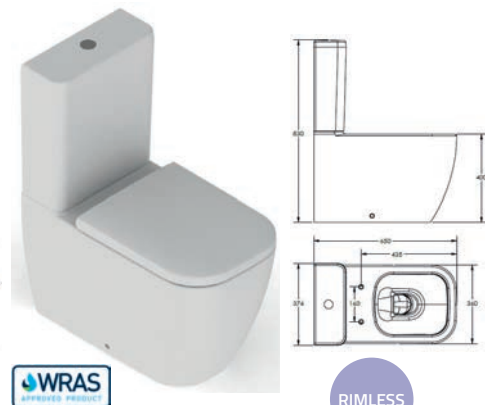

Cornell Elevated Height - See p38
 £348.00 Exc. VAT £417.60 Inc. VAT **RIMLESS**

Evora Tall Open - See p20
 £350.00 Exc. VAT £420.00 Inc. VAT **RIMLESS**

Aveiro Open - See p16
 £354.00 Exc. VAT £424.80 Inc. VAT **RIMLESS**

COMFORT HEIGHT PAN

COMFORT HEIGHT PAN

Oregon Open-Sided - See p32
 £357.00 Exc. VAT £428.40 Inc. VAT **RIMLESS**

Naxos - See p14
 £357.00 Exc. VAT £428.40 Inc. VAT **RIMLESS**

NEW Tima - See p8
 £367.00 Exc. VAT £440.40 Inc. VAT **RIMLESS**

WC's At A Glance

Price is for Close Coupled WC Suite including Seat

SHORT PROJECTION

Aveiro Tall Open - See p56
£381.00 Exc. VAT £457.20 Inc. VAT

RIMLESS

COMFORT HEIGHT PAN

Oregon Elevated Height - See p56
£388.00 Exc. VAT £465.60 Inc. VAT

RIMLESS

COMFORT HEIGHT PAN

SHORT PROJECTION

Estoril Tall Closed - See p18
£391.00 Exc. VAT £469.20 Inc. VAT

RIMLESS

COMFORT HEIGHT PAN

Roma Elevated Height - See p22
£413.00 Exc. VAT £495.60 Inc. VAT

RIMLESS