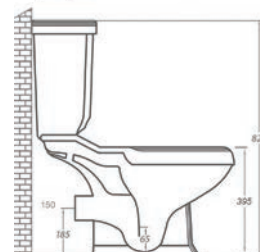

4-Piece Price Inc. Seat

£561.00 Exc. VAT

£673.20 Inc. VAT

Also Shown With:

	Dimensions	Ref.	Exc. VAT	Inc. VAT
Radius Round Mirror with LED Light	600mm Round	ASC6602	£243.00	£291.60