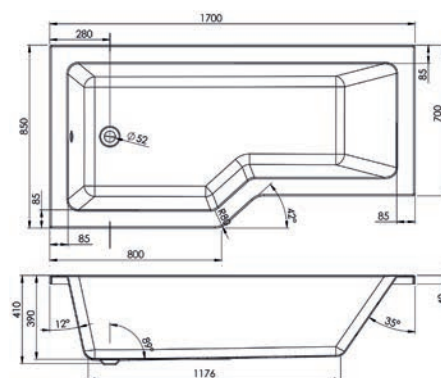

Description	Dimensions	Capacity	Ref.	Exc. VAT	Inc. VAT
Aswan Shower Bath <i>(Available Left or Right Hand)</i>	1700 x 700mm*	185 Ltr	ASW17/7	£255.00	£306.00
Aswan Bath Front Panel	1700mm	-	ASWF/P1700	£110.00	£132.00
Aswan/Giza Bath End Panel	700mm	-	ASWE/P700	£64.00	£76.80
Aswan Bath Screen <i>Reversible - 6mm Glass</i>	1500mm (H) x 980mm (W)	-	QXGASWBS	£187.00	£224.40
Bath Total	<i>*(850mm Max)</i>		Alpha	£616.00	£739.20