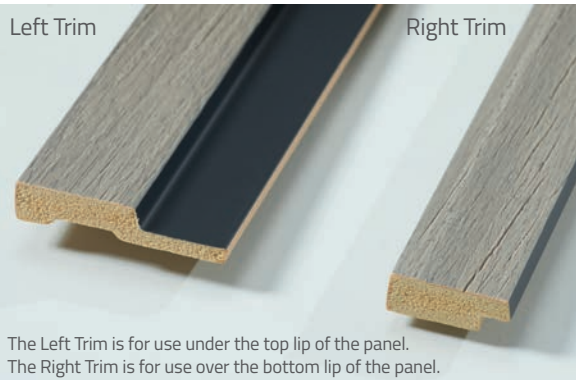

Internal Corner

Continuous 'H' Joint