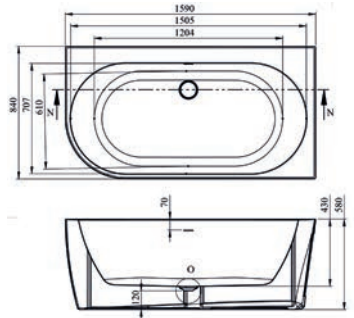

1590 x 850mm • 1700 x 800mm

Description	Dimensions L x W x H (mm)	Ref.	Weight	Capacity	Exc. VAT	Inc. VAT
Eton Freestanding Corner Bath	1590 x 850 x 580mm	ETN159/85	-	-	£1,647.00	£1,976.40
<i>Includes Pre-Fitted Click-Clack Waste</i>						
Bath is Handed - Please specify Left Hand or Right Hand when ordering						
Cairo Freestanding Bath	1700 x 800 x 580mm	CAI17/8	-	290 Ltr	£903.00	£1,083.60
<i>Includes Pre-Fitted Click-Clack Waste & Overflow</i>