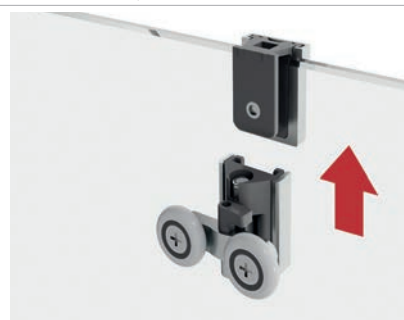

**NEW Easy-Fit
Roller System**

For NEW Classic
Sliding Doors
and Quadrant
Enclosures