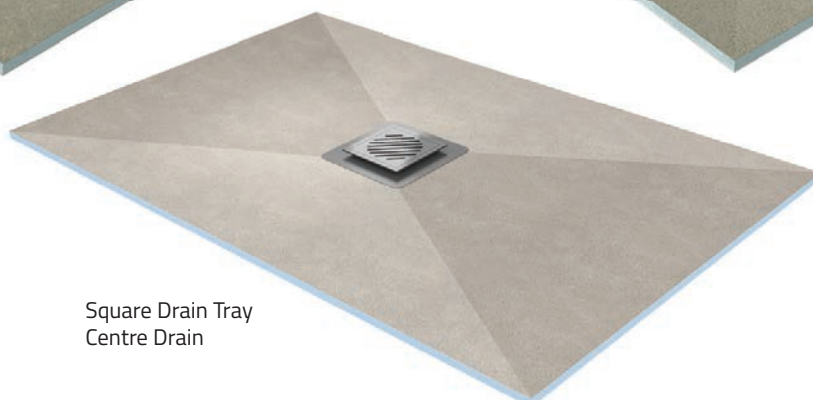

Ascent Wetroom Linear Tray and Pure Linear Drain
Drain is disguised with matching, neat tiling

Square Drain Tray
Centre Drain