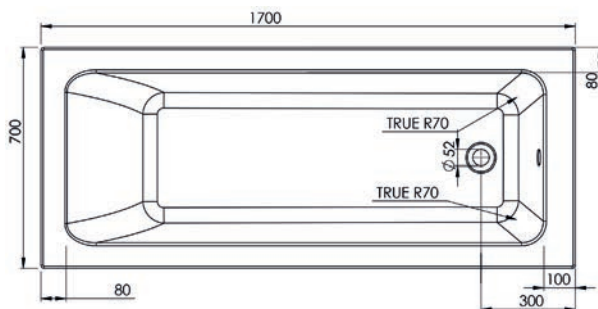

Luxor

Dimensions	Capacity	Ref.	Exc. VAT	Inc. VAT
1700 x 700mm	174 Ltr	LUX17/7	£217.00	£260.40

Single Ended Bath

Height (Exc. Legs) - 420mm

Memphis

Dimensions	Capacity	Ref.	Exc. VAT	Inc. VAT
1700 x 700mm	162 Ltr	MEM17/7	£206.00	£247.20