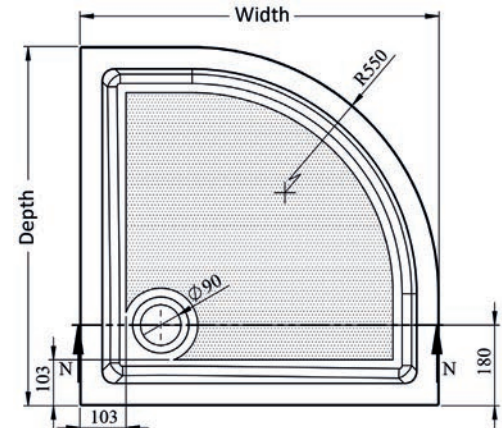

Square Tray Sizes:

Size	Ref.	Exc. VAT	Inc. VAT
700 x 700mm	AS700	£124.00	£148.80
760 x 760mm	AS760	£124.00	£148.80
800 x 800mm	AS800	£141.00	£169.20
900 x 900mm	AS900	£203.00	£243.60

Rectangular Tray Sizes:

Size	Ref.	Exc. VAT	Inc. VAT
800 x 700mm	AS8/7	£169.00	£202.80
900 x 700mm	AS9/7	£196.00	£235.20
900 x 760mm	AS9/76	£200.00	£240.00
900 x 800mm	AS9/8	£195.00	£234.00
1000 x 700mm	AS1/7	£212.00	£254.40
1000 x 800mm	AS1/8	£260.00	£312.00
1100 x 800mm	AS11/8	£267.00	£320.40
1200 x 700mm	AS12/7	£242.00	£290.40
1200 x 760mm	AS12/76	£242.00	£290.40
1200 x 800mm	AS12/8	£248.00	£297.60
1200 x 900mm	AS12/9	£264.00	£316.80
1300 x 800mm	AS13/8	£391.00	£469.20
1400 x 700mm	AS14/7	£391.00	£469.20
1400 x 800mm	AS14/8	£400.00	£480.00
1400 x 900mm	AS14/9	£424.00	£508.80
1500 x 800mm	AS15/8	£455.00	£546.00
1500 x 900mm	AS15/9	£455.00	£546.00
1600 x 700mm	AS16/7	£450.00	£540.00
1600 x 800mm	AS16/8	£460.00	£552.00
1600 x 900mm	AS16/9	£477.00	£572.40
1700 x 700mm	AS17/7	£502.00	£602.40
1700 x 760mm	AS17/76	£502.00	£602.40
1700 x 800mm	AS17/8	£511.00	£613.20
1700 x 900mm	AS17/9	£517.00	£620.40
1800 x 800mm	AS18/8	£565.00	£678.00

Quadrant Tray Size

Size	Ref.	Exc. VAT	Inc. VAT
800mm Quad	AS8Q	£203.00	£243.60
900mm Quad	AS9Q	£220.00	£264.00
1000 x 800mm Quad LH or RH	AS1/8Q	£335.00	£402.00

Panel Kit Options

Kit Type	Ref.	Exc. VAT	Inc. VAT
Rectangular Tray Kit	ASCPANREC	£140.00	£168.00
Large Rectangular Kit <i>For trays 1800mm+</i>	ASCPANLRG	£166.00	£199.20
Square Tray Kit	ASCPANSQ	£123.00	£147.60
Quadrant & Offset Quadrant Tray Kit	ASCPANQ	£134.00	£160.80