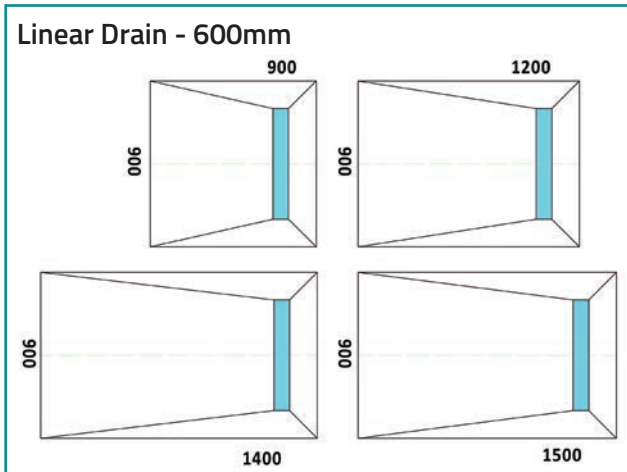

Waste is positioned 192mm from the edge of the tray to the centre of the waste.

Additional Items

Description	Ref.	Exc. VAT	Inc. VAT
Shower Base Sealing Kit	SBAS-SKIT	£179.00	£214.80
Adjustable Legs*	SBAS-LEG	£25.00	£30.00

*Only needed when laying a new concrete floor

Shower Base Sealing Kit includes:

- 10 Mtr x 120mm Membrane Sealing Tape
- 2 x Membrane Pipe Covers
- 2 x Membrane Internal Corner Sections
- 1 Ltr Primer
- 4kg of Waterproof Adhesive/Sealing Compound