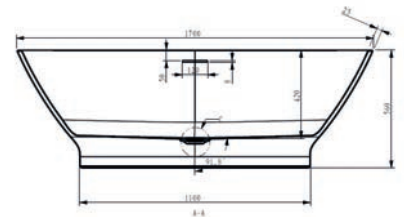

Rimini Rimless