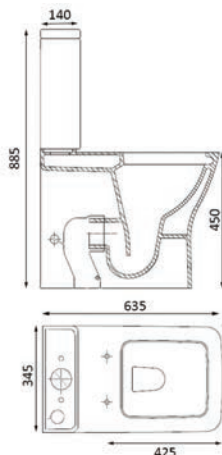

WC Components

Cornell Comfort Rimless Close Coupled (Fully Back-to-Wall) Pan & Slim Soft Close Seat
Ref: CO-W425R
£239.00 Exc. VAT   **£286.80 Inc. VAT**

Cornell Close Coupled Cistern & Fittings
Ref: CO-T125
£109.00 Exc. VAT   **£130.80 Inc. VAT**

Total Suite Price

£1,873.00 Exc. VAT

£2,247.60 Inc. VAT

Also Shown With:

	Dimensions	Ref.	Exc. VAT	Inc. VAT
Radius Round Mirror with Integrated Lights	600mm Round	ASC6602	£243.00	£291.60
Florence with Shelf - Chrome/White Radiator	963 x 673mm	FSH-96X63	£453.00	£543.60
Grosvenor Roll Holder - Chrome	-	KRO-003	£48.00	£57.60

Also Available:

Cornell Freestanding Bath with pre-fitted Click-Clack Waste	1680 x 790mm	QX-COR1650	£1,545.00	£1,854.00
Cornell Comfort Back-to-Wall Pan & Soft Close Seat	500mm Projection	CO-W225H	£299.00	£358.80