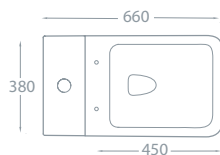

WC Components

Charlotte Close Coupled Pan Only Ref: CHASOP-001		£172.00 Exc. VAT	£206.40 Inc. VAT
Arizona/Charlotte Close Coupled Cistern & Fittings Ref: ARCH-005		£94.00 Exc. VAT	£112.80 Inc. VAT
Arizona/Charlotte Slim Soft Close WC Seat Only Ref: ARCH-2077		£76.00 Exc. VAT	£91.20 Inc. VAT

Total Suite Price

£1,646.00 Exc. VAT

£1,975.20 Inc. VAT

Also Shown With:

	Dimensions	Ref.	Exc. VAT	Inc. VAT
Aveiro Mirror with Black Frame	600 x 700mm	AVE6070DMB	£119.00	£142.80
Utah Towel Rail - Matt Black	1200 x 500mm	UTA-12X5MB	£96.00	£115.20

Also Available

Charlotte Back-to-Wall Pan Only	-	CHASOP0003	£181.00	£217.20
Arizona/Charlotte Standard Soft Close Seat only	-	ARCH-2067	£74.00	£88.80