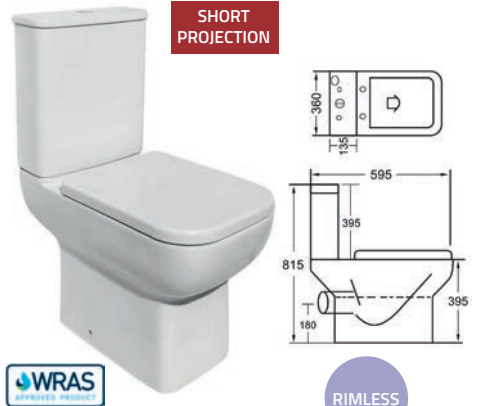

Arizona - See p31
£336.00 Exc. VAT £403.20 Inc. VAT

Estoril Tall Open - See p18
£341.00 Exc. VAT £409.20 Inc. VAT

RIMLESS

Evora Closed - See p20
£341.00 Exc. VAT £409.20 Inc. VAT

RIMLESS

COMFORT HEIGHT PAN

Cornell Elevated Height - See p38
 £348.00 Exc. VAT £417.60 Inc. VAT **RIMLESS**

Evora Tall Open - See p20
 £350.00 Exc. VAT £420.00 Inc. VAT **RIMLESS**

Aveiro Open - See p16
 £354.00 Exc. VAT £424.80 Inc. VAT **RIMLESS**