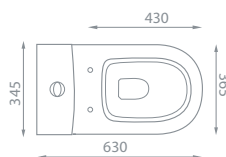

WC Components

Roma Rimless Comfort Close Coupled Pan & Soft Close Seat

Ref: RO-W158
£299.00 Exc. VAT **£358.80 Inc. VAT**

Roma Close Coupled Cistern & Fittings

Ref: RO-T158
£114.00 Exc. VAT **£136.80 Inc. VAT**

Total Suite Price

£2,755.00 Exc. VAT

£3,306.00 Inc. VAT

Also Shown With:

NEW Valentina Mirror with Matt Black Stainless Steel Frame

Can be installed Portrait or Landscape

Dimensions
600 x 900mm

Ref.
ASC6090UB-MB

Exc. VAT
£234.00

Inc. VAT
£280.80