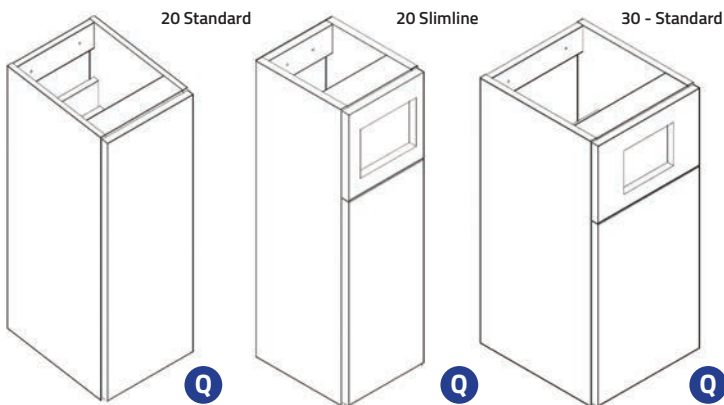

Ritz Furniture

Ref.	Dimensions	Cashmere		Graphite	
		Exc. VAT	Inc. VAT	Exc. VAT	Inc. VAT
RZ50WC	498 x 345 x 870mm*	£256.00	£307.20		
RZ60WC	598 x 345 x 870mm*	£270.00	£324.00		
RZ50WCSL	498 x 245 x 870mm*	£256.00	£307.20		
RZ60WCSL	598 x 245 x 870mm*	£256.00	£307.20