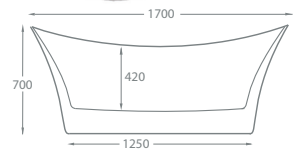

1650 x 700mm • 1700 x 750mm

Description	Dimensions L x W x H (mm)	Ref.	Weight	Capacity	Exc. VAT	Inc. VAT
Roma Freestanding Bath <i>Includes Pre-Fitted Click-Clack Waste</i>	1650 x 700 x 600/800mm	QX-RMA1650	55kg	260 Ltr	£1,461.00	£1,753.20

Valentina Freestanding Bath <i>Includes Pre-Fitted Click-Clack Waste</i>	1700 x 750 x 580/720mm	QX-VAL1700	55kg	260 Ltr	£1,486.00	£1,783.20