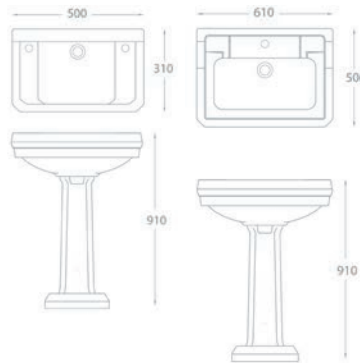

Grosvenor 500 Ceramic Basin (2TH)
Ref: GR-B112S-2 Dimensions: 500 x 310mm
£114.00 Exc. VAT **£136.80 Inc. VAT**

Grosvenor 554 Ceramic Basin (1 or 2TH)
Ref: GR-B112M-1/2 Dimensions: 554 x 483mm
£121.00 Exc. VAT **£145.20 Inc. VAT**

Grosvenor 610 Ceramic Basin (1 or 2TH)
Ref: GR-B112L-1/2 Dimensions: 610 x 506mm
£148.00 Exc. VAT **£177.60 Inc. VAT**

Grosvenor Pedestal
Ref: GR-P112
£56.00 Exc. VAT **£67.20 Inc. VAT**

Edwardian Long Spout Basin Taps (Pair)
Ref: ASC-8042
£63.00 Exc. VAT **£75.60 Inc. VAT**

QX Chrome Plug & Chain Basin Waste
Ref: QXW1901
£12.00 Exc. VAT **£14.40 Inc. VAT**

WC Components

Grosvenor Close Coupled Pan Only
Ref: GR-W112
£194.00 Exc. VAT **£232.80 Inc. VAT**

Grosvenor Close Coupled Lever Cistern & Fittings
Ref: GR-T112
£121.00 Exc. VAT **£145.20 Inc. VAT**

Nostalgic Wooden Soft Close Seat - Gloss White*
Ref: NOS-SEAT
£135.00 Exc. VAT **£162.00 Inc. VAT**

*Seat available in 7 finishes - See p69