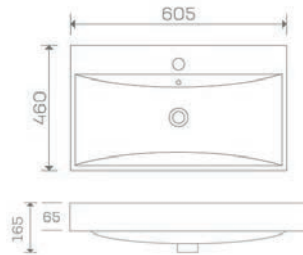

Cairo 1700 x 800mm Freestanding Bath

Arizona Basin Mono

Total Suite Price: £2,441.00 Exc. VAT **£2,929.20 Inc. VAT**

Kansas Rimless

Bath Components

	Dimensions	Ref.	Exc. VAT	Inc. VAT
Cairo Freestanding Bath with Pre-Fitted Click-Clack Waste	1700 x 800mm	CA17/8	£903.00	£1,083.60
Arizona Floorstanding Bath Shower Mixer inc. Shower Kit	-	ASC-9070B	£325.00	£390.00