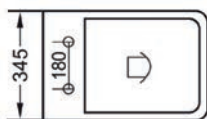

WC Components

Aveiro Rimless Wall-Hung Pan & Soft Close Seat
Ref: AVE-W507C
£271.00 Exc. VAT **£325.20 Inc. VAT**

Ohio Round Push Button Flush Plate - Brushed Brass
Ref: PB-OHBB
£126.00 Exc. VAT **£151.20 Inc. VAT**

NOTE: A Wall-Hung WC Frame and Concealed Cistern would be required for this type of pan installation. Options available from p70-71

Total Suite Price

£2,055.00 Exc. VAT

£2,466.00 Inc. VAT

Also Available:

	Ref.	Exc. VAT	Inc. VAT
Aveiro Rimless Close Coupled Open Sided Pan & Soft Close Seat (*to be priced with Cistern below)	AVE-W506C	£258.00	£342.00
Aveiro Rimless Tall Close Coupled Open Sided Pan & Soft Close Seat (*to be priced with Cistern below)	AVE-W206C	£285.00	£342.00
*Aveiro Close Coupled Cistern & Fittings	AVE-C506	£96.00	£115.20
Aveiro Rimless Back-to-Wall Pan & Soft Close Seat	AVE-W513C	£258.00	£309.60
Aveiro Rimless Tall Back-to-Wall Pan & Soft Close Seat	AVE-W208C	£281.00	£337.20