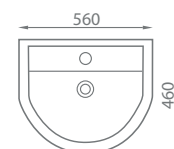

Also Available

Nevada Back-to-Wall Pan Only	-	NEV-TR05	£170.00	£204.00
Nevada Soft Close Seat	-	NEV-TR08	£45.00	£54.00

600mm Projection

Bath Components

	Dimensions	Ref.	Exc. VAT	Inc. VAT
Carolina Single Ended, Standard Spec Bath	1700 x 700mm	CAR017/7	£226.00	£271.20
Superstyle Acrylic Bath Front Panel - White	1700mm	S/STY17	£51.00	£61.20
Superstyle Acrylic Bath End Panel - White	700mm	S/STY7	£29.00	£34.80
Classic Nouveau 2-Fold Bath Screen	1400mm (H) x 860mm (W)	QX141BSPSC	£254.00	£304.80
QX Bath Pop-Up Waste	-	QXW1908	£40.00	£48.00
Montana Bath Filler	-	ASC-8184A	£131.00	£157.20
Ohio Round Shower Head	200mm Diameter	FLS-8002C	£55.00	£66.00
Ohio Shower Head Fixing Arm	400 x 24mm	FLS-801C	£46.00	£55.20
Ohio Twin Thermostatic Shower Valve with 1 Outlet (Controls 1 Function)	-	QXCVQ01	£194.00	£232.80