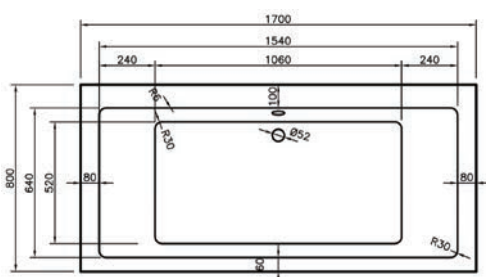

- 5mm Acrylic • Supplied without Tap Holes • Available Ascent Superspec where stated

Montana

Single Ended Bath

Height (Exc. Legs) - 420mm

Dimensions	Capacity	Ref.	Exc. VAT	Inc. VAT
1500 x 700mm	170 Ltr	MON15/7	£333.00	£399.60
1600 x 700mm	185 Ltr	MON16/7	£333.00	£399.60
1700 x 700mm	200 Ltr	MON17/7	£349.00	£418.80

Dimensions	Capacity	Ref.	Exc. VAT	Inc. VAT
1500 x 700mm	170 Ltr	MON15/7S	£434.00	£520.80
1600 x 700mm	185 Ltr	MON16/7S	£434.00	£520.80
1700 x 700mm	200 Ltr	MON17/7S	£454.00	£544.80

Nevada

Double Ended Bath

Height (Exc. Legs) - 420mm

Dimensions	Capacity	Ref.	Exc. VAT	Inc. VAT
1700 x 800mm	225 Ltr	NEV17/8	£402.00	£482.40
1800 x 800mm	235 Ltr	NEV18/8	£402.00	£482.40

Dimensions	Capacity	Ref.	Exc. VAT	Inc. VAT
1700 x 800mm	225 Ltr	NEV17/8S	£523.00	£627.60
1800 x 800mm	235 Ltr	NEV18/8S	£523.00	£627.60