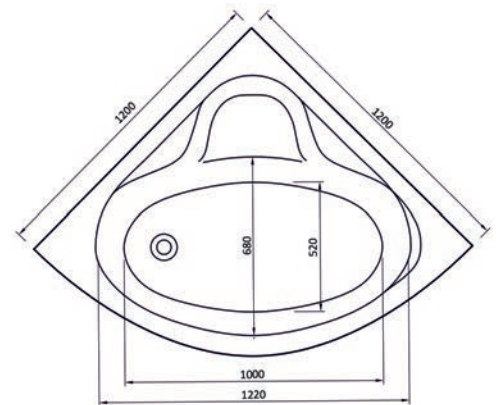

Bath Height (Exc. Legs) - 470mm
Panel Height - 560mm

Idaho

Bath Height (Exc. Legs) - 420mm
Panel Height - 520mm

Dimensions	Capacity	Ref.	Exc. VAT	Inc. VAT
1200 x 1200mm	200 Ltr	IDAH1200	£631.00	£757.20
Panel Only	-	IDAHPAN	£260.00	£312.00
Bath Total			£891.00	£1,069.20