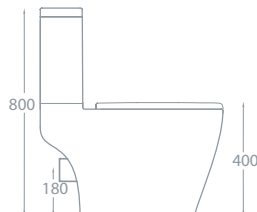

WC Components

Charlotte Close Coupled Pan Only Ref: CHASOP-001		£172.00 Exc. VAT	£206.40 Inc. VAT
Arizona/Charlotte Close Coupled Cistern & Fittings Ref: ARCH-005		£94.00 Exc. VAT	£112.80 Inc. VAT
Arizona/Charlotte Slim Soft Close WC Seat Only Ref: ARCH-2077		£76.00 Exc. VAT	£91.20 Inc. VAT

Total Suite Price

£1,646.00 Exc. VAT

£1,975.20 Inc. VAT

Also Shown With:

	Dimensions	Ref.	Exc. VAT	Inc. VAT
Aveiro Mirror with Black Frame	600 x 700mm	AVE6070DMB	£119.00	£142.80
Utah Towel Rail - Matt Black	1200 x 500mm	UTA-12X5MB	£96.00	£115.20

Also Available

Charlotte Back-to-Wall Pan Only	-	CHASOP0003	£181.00	£217.20
Arizona/Charlotte Standard Soft Close Seat only	-	ARCH-2067	£74.00	£88.80