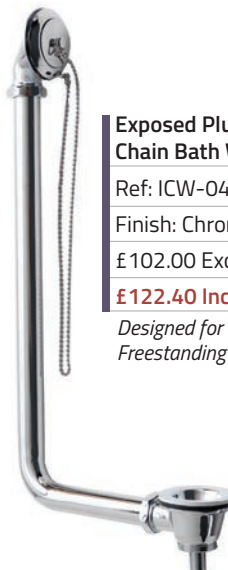

Exposed Plug & Chain Bath Waste

Ref: ICW-04
Finish: Chrome
£102.00 Exc. VAT
£122.40 Inc. VAT

Designed for Freestanding Baths