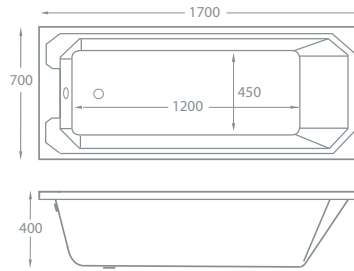

Bath Components

	Dimensions	Ref.	Exc. VAT	Inc. VAT
Deco Single Ended Superspec Bath	1700 x 700mm	DECO17/7	£454.00	£544.80
AquaGen Waterproof Bath Front Panel - Gloss White	1700mm	AQG17W	£84.00	£100.80
AquaGen Waterproof Bath End Panel - Gloss White	700mm	AQG7W	£40.00	£48.00
QX Bath Pop-Up Waste	-	QXW1908	£40.00	£48.00
Edwardian Long Spout Bath Taps (Pair)	-	ASC-8043	£63.00	£75.60

3 Basin Size Options

Basin Components