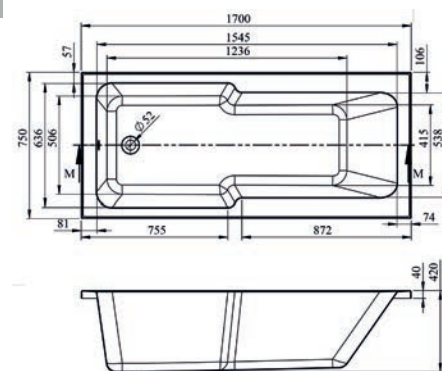

Iowa Shower Bath

- 5mm Acrylic • Supplied without Tap Holes • Can be used with Standard Bath Panels
- Can be used with Standard Bath Screen • Dedicated Showering Area

Dimensions	Capacity	Ref.	Exc. VAT	Inc. VAT
1700 x 750mm	200 Ltr	IOWA17/75	£310.00	£372.00

Combination Pictured Above

Description	Dimensions	Ref.	Exc. VAT	Inc. VAT
Iowa Shower Bath	1700 x 750mm	IOWA17/75	£310.00	£372.00
QX Plain Bath Front Panel	1700mm	163107	£127.00	£152.40
QX Plain Bath End Panel	750mm	163102	£62.00	£74.40
Genesis Deluxe 2-Fold Bath Screen (Reversible)	1350mm (H) x 920mm (W)	QX2FLDSQ	£207.00	£248.40
Bath Total		GENESIS STANDARD SPEC	£706.00	£847.20

Also Shown With:

Nevada Shower Valve with Riser Rail & Bath Spout	S1032	£406.00	£487.20

Bath can be installed with your choice of Standard Bath Panels & Standard Bath Screen options