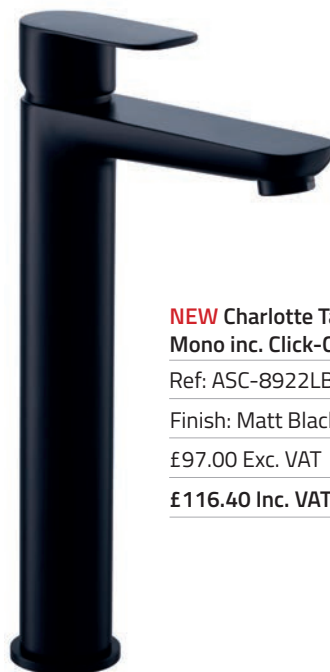

NEW Charlotte Tall Basin Mono inc. Click-Clack Waste

Ref: ASC-8922LBL
Finish: Matt Black
£97.00 Exc. VAT
£116.40 Inc. VAT