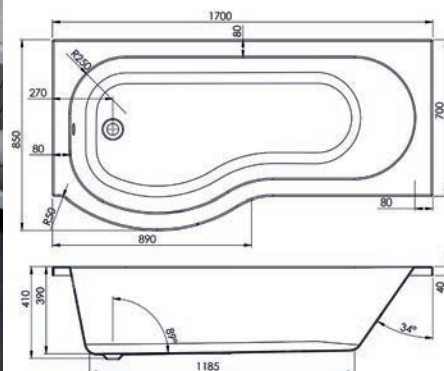

Pictured Right Hand

Description	Dimensions	Capacity	Ref.	Exc. VAT	Inc. VAT
Giza Shower Bath <i>(Available Left or Right Hand)</i>	1700 x 700mm*	173 Ltr	GZA17/7	£255.00	£306.00
Giza Bath Front Panel	1700mm	-	GZAF/P1700	£110.00	£132.00
Aswan/Giza Bath End Panel	700mm	-	GZAE/P700	£64.00	£76.80
Discovery Reversible Bath Screen	1350mm (H) x 806mm (W)	-	QXGDS800	£166.00	£199.20
Bath Total	<i>*(850mm Max)</i>		Alpha	£595.00	£714.00