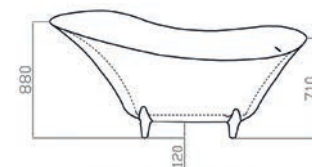

Description	Dimensions L x W x H (mm)	Ref.	Capacity	Exc. VAT	Inc. VAT
Sofia 1800 Freestanding Bath - LH or RH	1800 x 1200 x 620mm	PB261L/R	410 Ltr	£1,499.00	£1,798.80

Includes Pre-Fitted Click-Clack Waste

Bath is Handed - Please specify Left Hand or Right Hand when ordering

Vienna Freestanding Bath with White Feet	1720 x 800 x 840mm	PB284	180 Ltr	£1,999.00	£2,398.80

Includes Pre-Fitted Click-Clack Waste