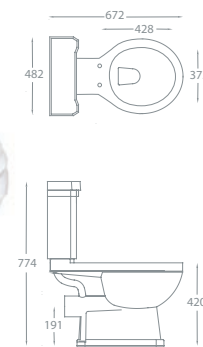

Grosvenor - See p48
£450.00 Exc. VAT £540.00 Inc. VAT
Priced with the Nostalgic Soft Close Seat