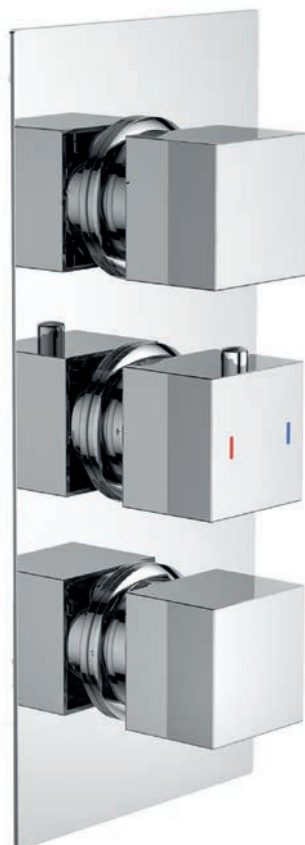

Ohio Round Triple Thermostatic Shower Valve (2 Outlets - 2 Functions simultaneously) **TR2W**

Ref: QXCVQ10   Finish: Chrome

Dimensions: 290 x 130mm

£254.00 Exc. VAT   **£304.80 Inc. VAT**

Ohio Round Triple Thermostatic Shower Valve (3 Outlets - 2 Functions simultaneously) **TR3W**

Ref: QXCVQ12   Finish: Chrome

Dimensions: 290 x 130mm

£269.00 Exc. VAT   **£322.80 Inc. VAT**

Nevada Square Triple Thermostatic Shower Valve (2 Outlets - 2 Functions simultaneously) **TR2W**

Ref: QXCVQ11   Finish: Chrome

Dimensions: 285 x 130mm

£254.00 Exc. VAT   **£304.80 Inc. VAT**

Requires 0.2 Bar Pressure Minimum

Nevada Square Triple Thermostatic Shower Valve (3 Outlets - 2 Functions simultaneously) **TR3W**

Ref: QXCVQ13   Finish: Chrome

Dimensions: 285 x 130mm

£269.00 Exc. VAT   **£322.80 Inc. VAT**

Requires 0.2 Bar Pressure Minimum