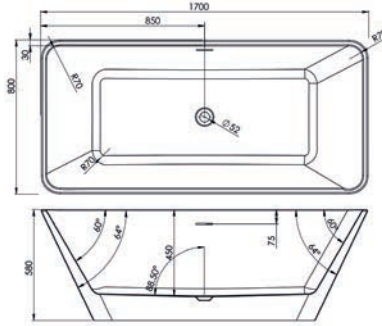

Kansas Rimless