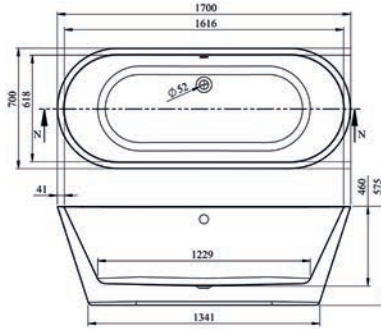

Estoril Comfort Rimless