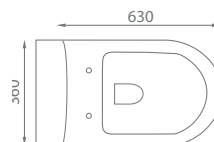

Basin Components

	Dimensions	Ref.	Exc. VAT	Inc. VAT
Carolina 560 Ceramic Basin (1TH Only)	560 x 460mm	UKB-B501	£82.00	£98.40
Carolina Pedestal	-	UKB-P501	£51.00	£61.20
Montana Basin Mono inc. Click-Clack Waste	-	ASC-8182AW	£75.00	£90.00