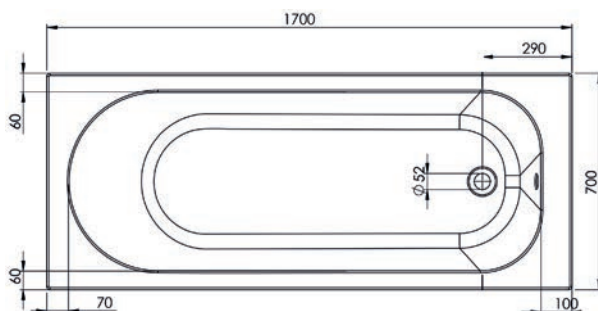

Memphis

Dimensions	Capacity	Ref.	Exc. VAT	Inc. VAT
1700 x 700mm	162 Ltr	MEM17/7	£206.00	£247.20

Single Ended Bath

Height (Exc. Legs) - 410mm