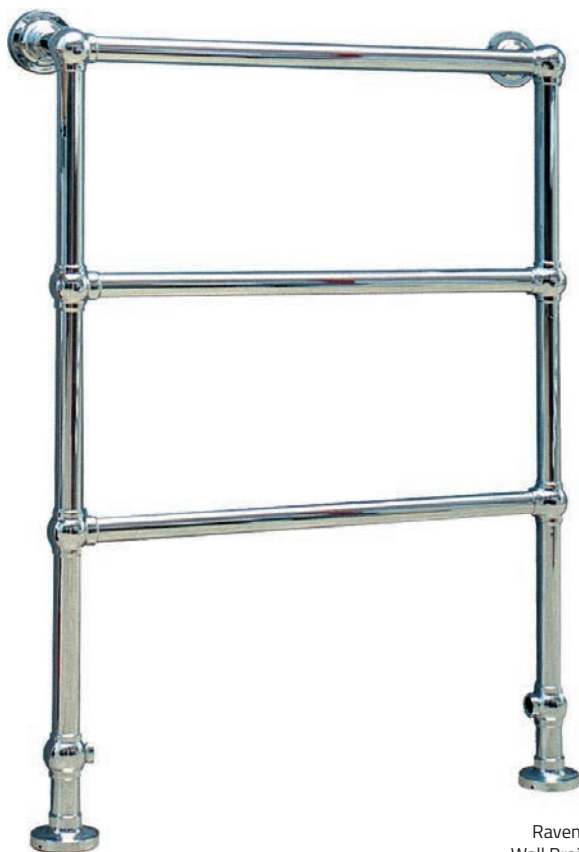

CONVERSION
OPTIONS

ALL
ELECTRIC
DUAL
FUEL

Napoli Chrome Rail
Wall Projection: 295mm

CONVERSION
OPTIONS

ALL
ELECTRIC
DUAL
FUEL

Ravenna Chrome Rail
Wall Projection: 154mm

CONVERSION
OPTIONS

ALL
ELECTRIC
DUAL
FUEL