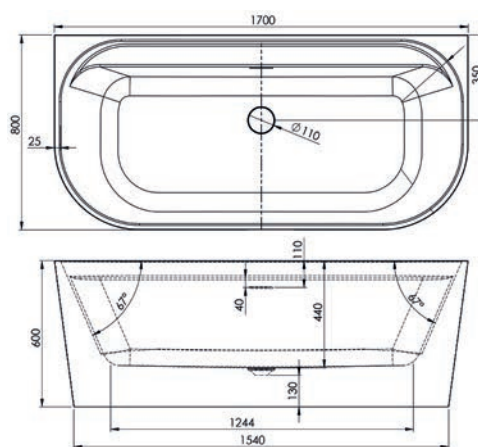

1700 x 800mm

Description	Dimensions L x W x H (mm)	Ref.	Weight	Capacity	Exc. VAT	Inc. VAT
NEW Tima Freestanding Bath <i>Includes Pre-Fitted Click-Clack Waste</i>	1700 x 800 x 600mm	TIM-1700	52kg	240 Ltr	£1,286.00	£1,543.20