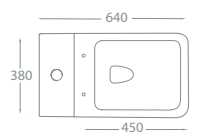

WC Components	Dimensions	Ref.	Exc. VAT	Inc. VAT
Arizona Close Coupled Pan & Soft Close Seat	-	ARIOLI-001	£242.00	£290.40
Arizona/Charlotte Close Coupled Cistern & Fittings	-	ARCH-005	£94.00	£112.80