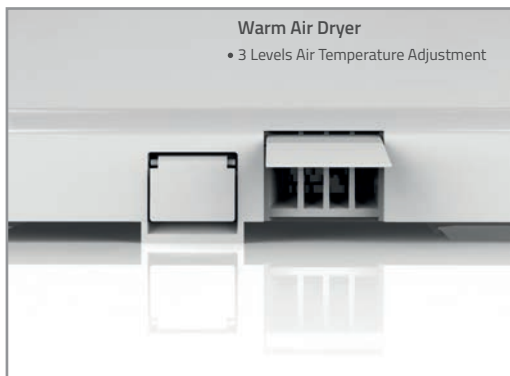

Lucerne Wall-Hung WC

Qx
10 YEAR
MANUFACTURERS
GUARANTEE

SMART WC

Features:

- Heated Seat
- Curved, integrated water nozzle
- Antibacterial
- Warm Air Dryer
- Motion Sensor Night Light
- Remote Control
- Quick Release Soft Close Seat