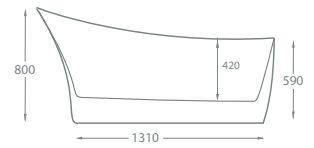

1650 x 700mm • 1700 x 750mm

Description	Dimensions L x W x H (mm)	Ref.	Weight	Capacity	Exc. VAT	Inc. VAT
Roma Freestanding Bath <i>Includes Pre-Fitted Click-Clack Waste</i>	1650 x 700 x 600/800mm	QX-RMA1650	55kg	260 Ltr	£1,461.00	£1,753.20

Valentina Freestanding Bath <i>Includes Pre-Fitted Click-Clack Waste</i>	1700 x 750 x 580/720mm	QX-VAL1700	55kg	260 Ltr	£1,486.00	£1,783.20