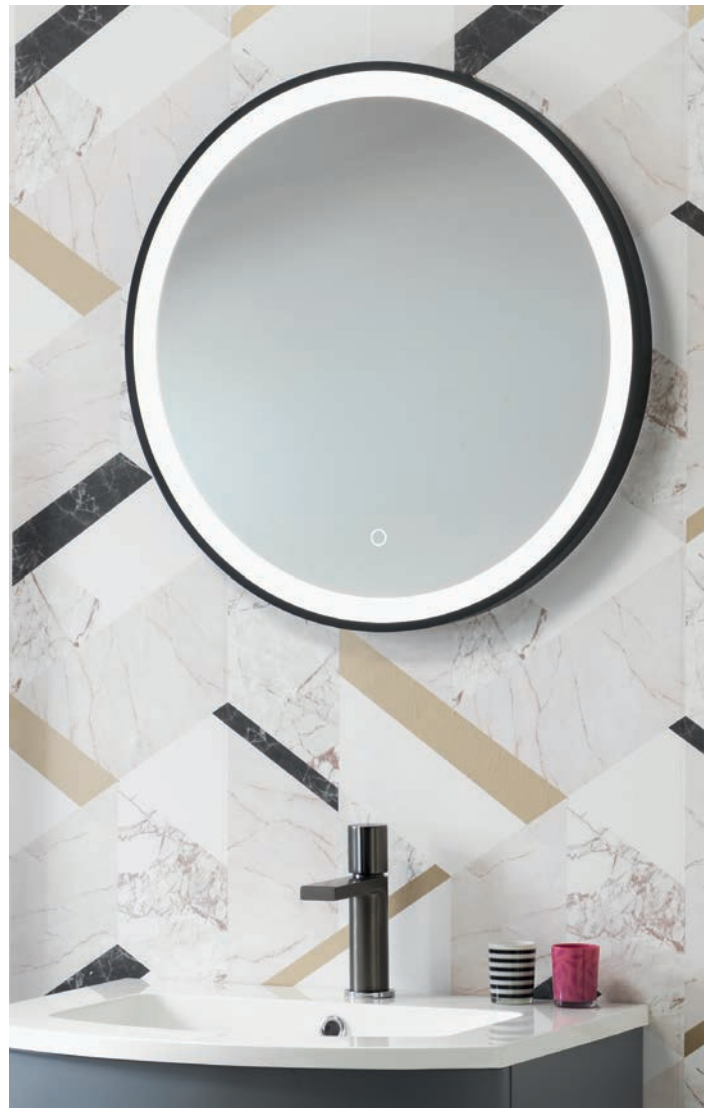

Round Mirror with Black Frame

Opal Round Mirror

- 600mm round mirror
- Integrated LED Light around the mirror
- Sensor Switch
- Demister Pad
- Colour Change (White to Warm) - Press & Hold On/Off Button

Dimensions: 600mm(W) x 600mm(H) x 32mm(D)

Ref: ASC0606-25

£250.00 Exc. VAT   **£300.00 Inc. VAT**