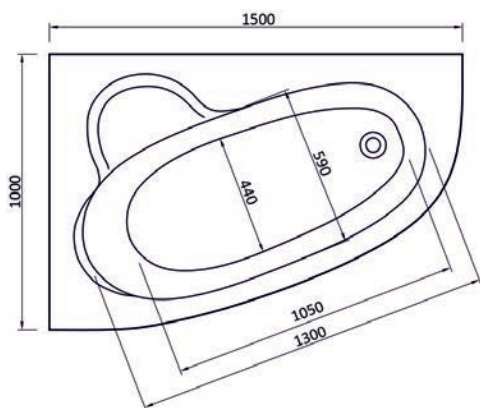

Bath is available Left Hand or Right Hand - Please specify Handing when ordering.

Bath Pictured Left Hand