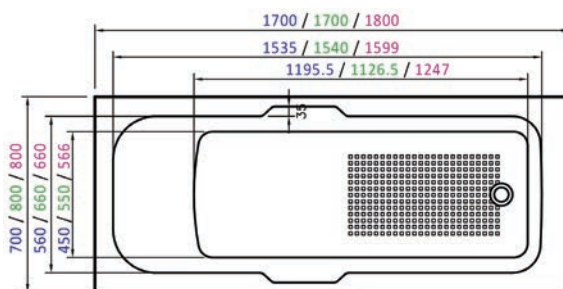

Virginia Twin Grippped

Height (Exc. Legs) - 1700 x 700mm - 355mm
Height (Exc. Legs) - 1700 x 800mm - 400mm
Height (Exc. Legs) - 1800 x 800mm - 400mm

Single Ended Bath

Dimensions	Capacity	Ref.	Exc. VAT	Inc. VAT
1700 x 700mm	155 Ltr	VIR17/7	£310.00	£372.00
1700 x 800mm	205 Ltr	VIR17/8	£374.00	£448.80
1800 x 800mm	220 Ltr	VIR18/8	£474.00	£568.80

Dimensions	Capacity	Ref.	Exc. VAT	Inc. VAT
1500 x 700mm	135 Ltr	VIR15/7S	£404.00	£484.80
1700 x 700mm	155 Ltr	VIR17/7S	£404.00	£484.80