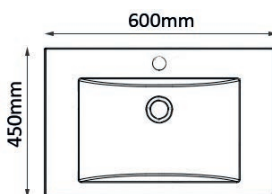

Shower Enclosure Components

	Dimensions	Ref.	Exc. VAT	Inc. VAT
Genesis 800mm Showerwall Panel - Brushed Brass	800 x 1950mm (H)	QXGSW800BRS	£379.00	£454.80
Ascent Premier 30mm Cast Stone Tray	1200 x 800mm	ASC12/8	£306.00	£367.20
Ascent 90mm Shower Trap Waste	-	TAST1CP-K	£13.00	£15.60
Charlotte Square Thermostatic Bar Valve & Riser Kit - Brushed Brass	850-1200mm (H)	ASC-103RBB	£419.00	£502.80

*Monica unit supplied with Chrome Handles as standard, as pictured left (inset).

Furniture Components

Monica 60 2-Door Base Unit - Forest Green
Ref: M60BFG Dimensions: 590 x 450 x 800mm
£229.00 Exc. VAT **£274.80 Inc. VAT**

2 x Q-Line Slim D Handles - Brushed Brass Finish*
Ref: GQH603BB
£18.00 Exc. VAT **£21.60 Inc. VAT**

Monica 60 Resin Basin
Ref: M60BS Dimensions: 600 x 460mm
£154.00 Exc. VAT **£184.80 Inc. VAT**

Charlotte Basin Mono inc. Click-Clack Waste - Brushed Brass
Ref: ASC-8924BB
£140.00 Exc. VAT **£168.00 Inc. VAT**

485mm Projection

RIMLESS