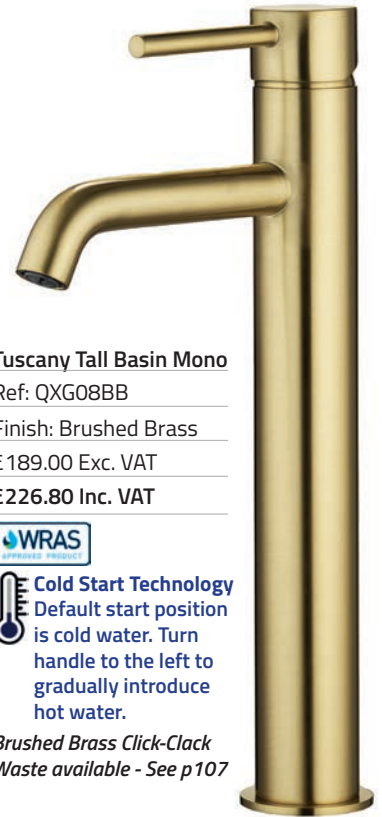

Tuscany Tall Basin Mono

Ref: QXG08BB
Finish: Brushed Brass
£189.00 Exc. VAT
£226.80 Inc. VAT

Cold Start Technology
Default start position is cold water. Turn handle to the left to gradually introduce hot water.

Brushed Brass Click-Clack Waste available - See p107

NOTE: This range does not include a matching basin overflow ring. This can be purchased separately:

Ref: QX9-OSB   Finish: Brushed Brass
£11.00 Exc. VAT   £13.20 Inc. VAT

Height: 1011mm to Spout
1143mm Overall

Tuscany Floorstanding Bath Shower Mixer inc. Kit

Ref: QXG88BB
Finish: Brushed Brass
£520.00 Exc. VAT
£624.00 Inc. VAT

Requires Minimum 1.0 bar pressure