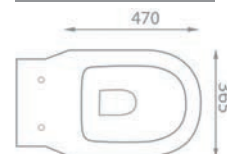

565mm Projection