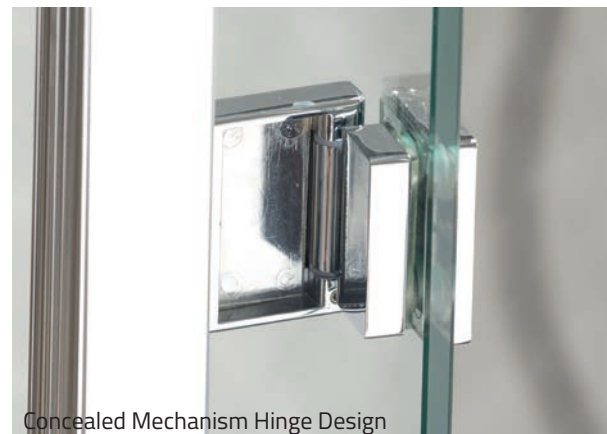

Concealed Mechanism Hinge Design