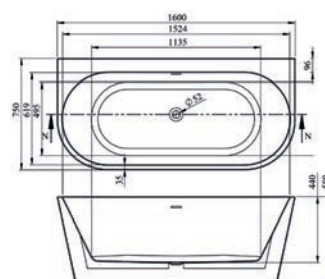

1700 x 750mm • 1600 x 750mm

Description	Dimensions L x W x H (mm)	Ref.	Weight	Capacity	Exc. VAT	Inc. VAT
Evora Freestanding Bath <i>Includes Pre-Fitted Click-Clack Waste</i>	1700 x 750 x 575mm	EVO-17/75	-	290 Ltr	£1,628.00	£1,953.60

Aveiro Freestanding Bath <i>Includes Pre-Fitted Click-Clack Waste</i>	1600 x 750 x 580mm	AVI-16/75	55kg	160 Ltr	£1,628.00	£1,953.60