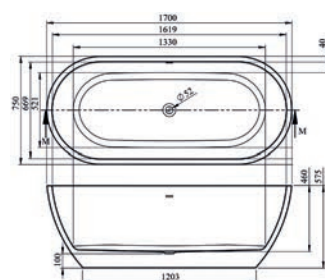

1700 x 750mm • 1600 x 750mm

Description	Dimensions L x W x H (mm)	Ref.	Weight	Capacity	Exc. VAT	Inc. VAT
Evora Freestanding Bath <i>Includes Pre-Fitted Click-Clack Waste</i>	1700 x 750 x 575mm	EVO-17/75	-	290 Ltr	£1,628.00	£1,953.60

Aveiro Freestanding Bath <i>Includes Pre-Fitted Click-Clack Waste</i>	1600 x 750 x 580mm	AVI-16/75	55kg	160 Ltr	£1,628.00	£1,953.60