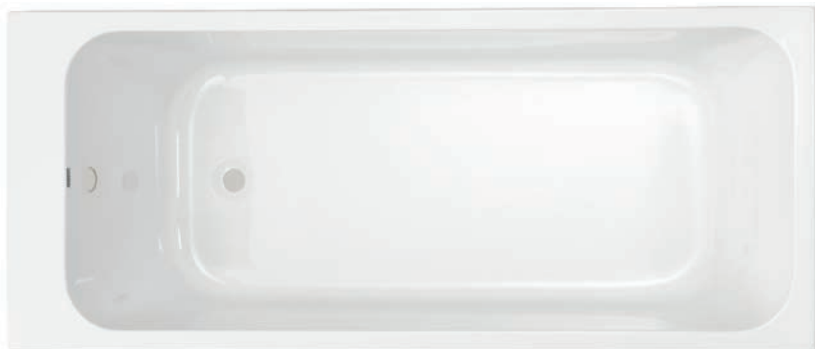

Dimensions	Capacity	Ref.	Exc. VAT	Inc. VAT
1700 x 700mm	230 Ltr	IND17/7	£347.00	£416.40

Dimensions	Capacity	Ref.	Exc. VAT	Inc. VAT
1700 x 700mm	230 Ltr	IND17/7S	£451.00	£541.20

Oklahoma

Thin Edged Bath

Single Ended Bath

Height (Exc. Legs) - 400mm