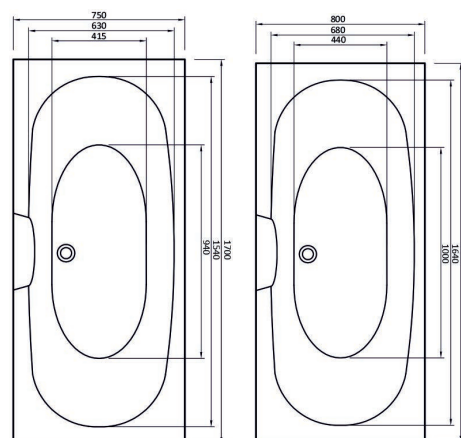

Selection of
Bath Panels
Available
p125-126

Nebraska

Double Ended Bath

Height (Exc. Legs) - 1700 x 750mm - 410mm
Height (Exc. Legs) - 1800 x 800mm - 440mm

Dimensions	Capacity	Ref.	Exc. VAT	Inc. VAT
1700 x 750mm	225 Ltr	NEB17/75	£470.00	£564.00
1800 x 800mm	235 Ltr	NEB18/8	£523.00	£627.60