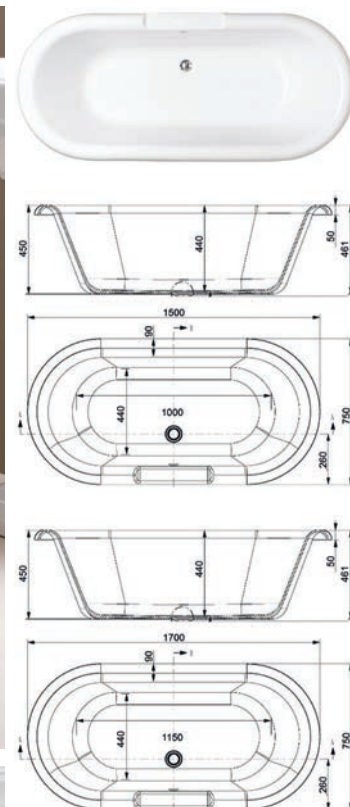

1500 x 750mm • 1700 x 750mm

Pictured with Romeo Cast Iron Feet in Painted Silver Finish

Feet pictured are no longer available

Description	Dimensions L x W x H (mm)	Ref.	Weight	Capacity	Exc. VAT	Inc. VAT
Romeo Freestanding Bath Only	1500 x 750 x 450mm	QX-ROM1500	38kg	245 Ltr	£537.00	£644.40
Romeo Freestanding Bath Only	1700 x 750 x 450mm	QX-ROM1700	39kg	260 Ltr	£582.00	£698.40
Diana Freestanding Bath Only	1700 x 750 x 600mm	QX-DIA1700	42kg	260 Ltr	£584.00	£700.80