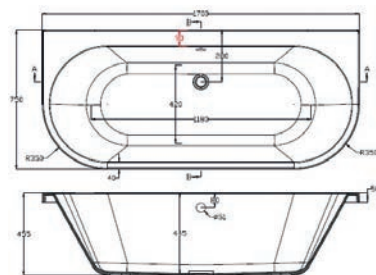

Pictured with Romeo Cast Iron Feet in Painted Silver Finish