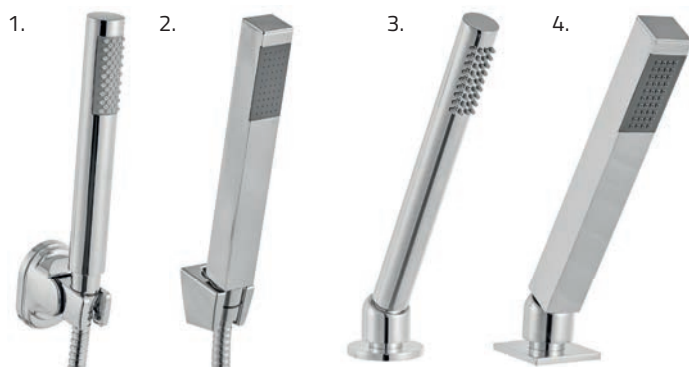

Compliment you chosen Valve & Kit

Nostalgic Traditional Shower Head	Ohio Wall Mounting Arm
Ref: NOS-HEAD Finish: Chrome	Dimensions: 400 x 24mm
Height: 207mm Diameter	Ref: FLS-801C Finish: Chrome
£61.00 Exc. VAT £73.20 Inc. VAT	£46.00 Exc. VAT £55.20 Inc. VAT

Chrome Handsets *Min. Pressure Req. - 0.1 bar*

	Ref.	Exc. VAT	Inc. VAT
1. Ohio Round Handset, Hose & Wall Bracket	ASC-070	£32.00	£38.40
2. Nevada Square Handset, Hose & Wall Bracket	ASC-074	£32.00	£38.40
3. Ohio Round Handset, Hose & Deck-Mounting Socket	ASC-075	£70.00	£84.00
4. Nevada Square Handset, Hose & Deck-Mounting Socket	ASC-078	£75.00	£90.00

Nevada Square Body Jet

50mm *Req. 0.2 bar*

Ref: NEV500 Finish: Chrome

£24.00 Exc. VAT **£28.80 Inc. VAT**