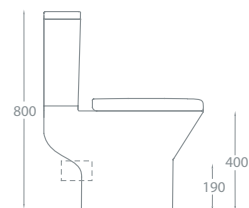

Also Available

Nevada Back-to-Wall Pan Only	-	NEV-TR05	£170.00	£204.00
Nevada Soft Close Seat	-	NEV-TR08	£45.00	£54.00

600mm Projection