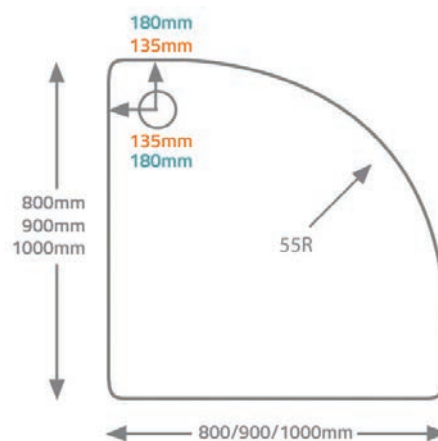

800mm Quad	800mm Quad
900mm Quad	900mm Quad
1000mm Quad	1000mm Quad