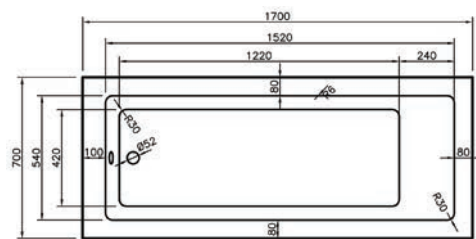

Nevada

Double Ended Bath

Height (Exc. Legs) - 420mm

Dimensions	Capacity	Ref.	Exc. VAT	Inc. VAT
1700 x 800mm	225 Ltr	NEV17/8	£402.00	£482.40
1800 x 800mm	235 Ltr	NEV18/8	£402.00	£482.40

Dimensions	Capacity	Ref.	Exc. VAT	Inc. VAT
1700 x 800mm	225 Ltr	NEV17/8S	£523.00	£627.60
1800 x 800mm	235 Ltr	NEV18/8S	£523.00	£627.60