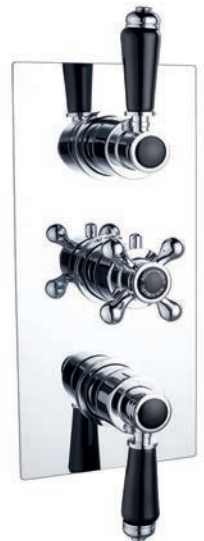

TR3W

Triple Valve
3 Outlets
Controls 3 Functions
Operates 2 Functions at a time

Ebony Shower Valves

Ebony Square Twin Thermostatic Shower Valve (1 Outlet - 1 Function)

TW1W

Ref: EB-SQR-2X1W Finish: Chrome
Dimensions: 215 x 120mm
£189.00 Exc. VAT **£226.80 Inc. VAT**