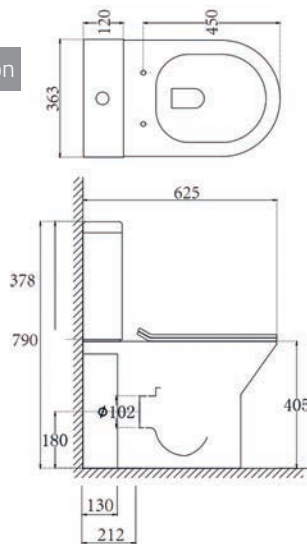

WC Components

Venice Rimless Close Coupled Pan, with Open Sides & Soft Close Seat (supplied with Standard Wrapover Seat design as per Venice WC Image at the bottom right of p28)

Ref: VEN-OP02
£235.00 Exc. VAT **£282.00 Inc. VAT**

Venice Close Coupled Cistern & Fittings

Ref: VEN/R-OP04
£81.00 Exc. VAT **£97.20 Inc. VAT**

Rimini Slim Soft Close Seat (as pictured left and in main suite image)

Ref: RIM-3065
£76.00 Exc. VAT **£91.20 Inc. VAT**

Total Suite Price

£2,661.00 Exc. VAT

£3,193.20 Inc. VAT

Also Shown With:

	Dimensions	Ref.	Exc. VAT	Inc. VAT
Opal Round Mirror with Black Frame	600mm Round	ASC0606-25	£250.00	£300.00

Also Available:

Venice Rimless Close Coupled Pan, with Closed Sides & Soft Close Seat	VEN-1223CA	£249.00	£298.80
Venice Close Coupled Cistern & Fittings	VEN/R-OP04	£81.00	£97.20

Opal 1200mm 1-Piece Furniture Combination:

Opal 60 2-Door Base Unit - Platinum Grey	OP60FLPL	£577.00	£692.40
Opal 60 WC Base Unit (no top) - Platinum Grey	OP60WCNTPL	£246.00	£295.20
Opal 120 1-Piece Basin (LH or RH) - Pictured Left Hand	OP120BSN	£358.00	£429.60

Opal 1200mm 1-Piece Furniture Combination Total

£1,181.00 **£1,417.20**