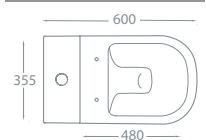

Also Available

Nevada Back-to-Wall Pan Only	-	NEV-TR05	£170.00	£204.00
Nevada Soft Close Seat	-	NEV-TR08	£45.00	£54.00

600mm Projection