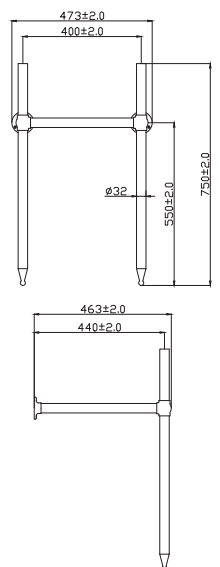

Total Suite Price

£1,254.00 Exc. VAT £1,504.80 Inc. VAT

Also Shown With:

	Dimensions	Ref.	Exc. VAT	Inc. VAT
Charlotte Mirror with Integrated Light	600 x 800 x 33mm	ASC6800LY	£285.00	£342.00
Grosvenor Roll Holder	209 x 85 x 50mm	KRO-003	£48.00	£57.60
Grosvenor Towel Ring	151 x 65 x 173mm	KRO-004	£31.00	£37.20
Monza Rail - Anthracite Finish*	1100 x 630mm	MON-11X63	£544.00	£652.80
Traditional Radiator Valves (Pair) - Supplied Angled or Straight	-	RV/V710 or 707	£31.00	£37.20
*Roma Rail also available with radiator in White Finish	1100 x 630mm	ROM-11X63	£544.00	£652.80