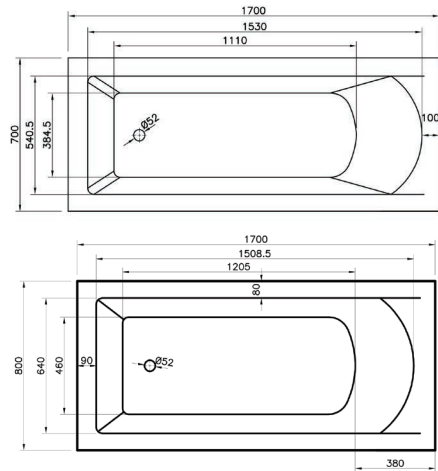

Eden Single Ended Bath