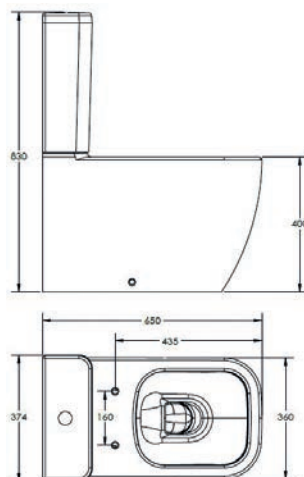

WC Components

NEW Tima Rimless Close Coupled Pan & Soft Close Seat
Ref: TIM-210809
£260.00 Exc. VAT **£312.00 Inc. VAT**

Naxos Close Coupled Cistern & Fittings
Ref: NAX-903100
£107.00 Exc. VAT **£128.40 Inc. VAT**

Total Suite Price £2,254.00 Exc. VAT **£3,184.80 Inc. VAT**

Also Available:

	Dimensions	Ref.	Exc. VAT	Inc. VAT
NEW Tima Rimless Back-to-Wall Pan & Soft Close Seat	540mm Projection	TIM-220809	£246.00	£295.20
NEW Tima Floorstanding Bidet	540mm Projection	TIM-270810	£177.00	£212.40
NEW Tima Rimless Wall-Hung Pan & Soft Close Seat	540mm Projection	TIM-250809	£237.00	£284.40
NEW Tima Wall-Hung Bidet	540mm Projection	TIM-280810	£157.00	£188.40