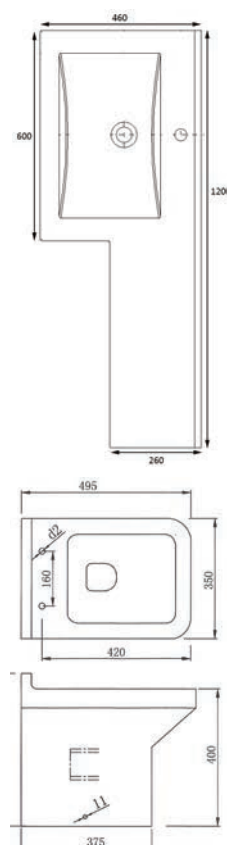

Also Shown With:

Eden 60 Mirrored Cabinet - Gloss White	600 x 160 x 600mm	ED60MCW	£265.00	£318.00