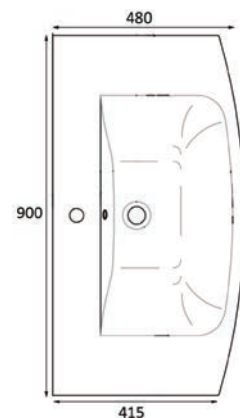

565mm Projection