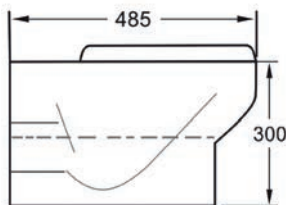

WC Components

Aveiro Rimless Wall-Hung Pan & Soft Close Seat
Ref: AVE-W507C
£271.00 Exc. VAT **£325.20 Inc. VAT**

Ohio Round Push Button Flush Plate - Brushed Brass
Ref: PB-OHBB
£126.00 Exc. VAT **£151.20 Inc. VAT**

NOTE: A Wall-Hung WC Frame and Concealed Cistern would be required for this type of pan installation. Options available from p70-71

Total Suite Price

£2,055.00 Exc. VAT

£2,466.00 Inc. VAT

Also Available:

	Ref.	Exc. VAT	Inc. VAT
Aveiro Rimless Close Coupled Open Sided Pan & Soft Close Seat (*to be priced with Cistern below)	AVE-W506C	£258.00	£342.00
Aveiro Rimless Tall Close Coupled Open Sided Pan & Soft Close Seat (*to be priced with Cistern below)	AVE-W206C	£285.00	£342.00
*Aveiro Close Coupled Cistern & Fittings	AVE-C506	£96.00	£115.20
Aveiro Rimless Back-to-Wall Pan & Soft Close Seat	AVE-W513C	£258.00	£309.60
Aveiro Rimless Tall Back-to-Wall Pan & Soft Close Seat	AVE-W208C	£281.00	£337.20