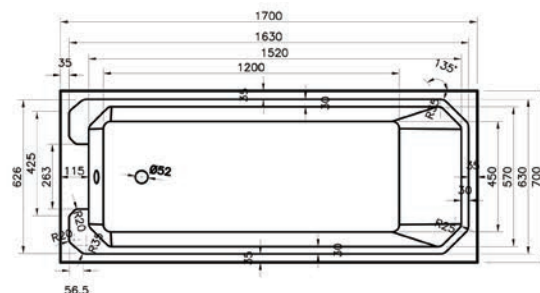

Dimensions	Capacity	Ref.	Exc. VAT	Inc. VAT
1700 x 700mm	185 Ltr	DECO17/7	£454.00	£544.80

Selection of
Bath Panels
Available
p125-126