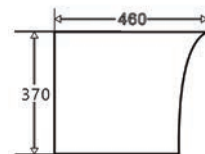

Basin Components

	Dimensions	Ref.	Exc. VAT	Inc. VAT
Rimini 470 Ceramic Wall-Hung Basin (1TH Only)	470 x 460mm	RIM-7108	£181.00	£217.20
Charlotte Basin Mono inc. Click-Clack Waste	-	ASC-8922W	£74.00	£88.80