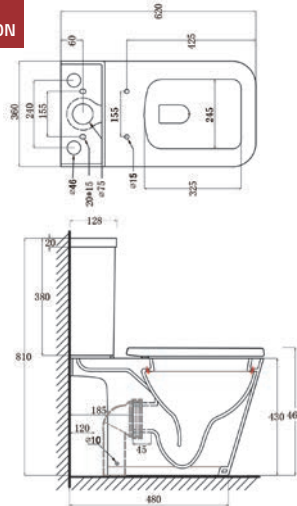

WC Components

Kansas Rimless Close Coupled Pan with Open Back & Soft Close Seat Ref: KAN-1373B	£265.00 Exc. VAT	£318.00 Inc. VAT
Venice Close Coupled Cistern & Fittings Ref: VEN/R-OP04	£81.00 Exc. VAT	£97.20 Inc. VAT

Total Suite Price

£2,441.00 Exc. VAT

£2,929.20 Inc. VAT

Also Shown With:

	Ref.	Exc. VAT	Inc. VAT
Evora Mirror with LED Light & Magnifying Mirror	EVO6070D-M	£277.00	£332.40