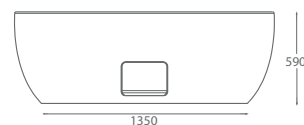

1700 x 700mm • 1700 x 840mm

Removable Panel for easy Tap & Waste access

Description	Dimensions L x W x H (mm)	Ref.	Weight	Capacity	Exc. VAT	Inc. VAT
Estoril Freestanding Bath <i>Includes Pre-Fitted Click-Clack Waste</i>	1700 x 700 x 575mm	EST-17/7	45kg	250 Ltr	£1,475.00	£1,770.00
Opal Freestanding Bath <i>Includes Pre-Fitted Click-Clack Waste</i>	1700 x 840 x 590mm	QX-OPA1700	45kg	270 Ltr	£1,454.00	£1,744.80