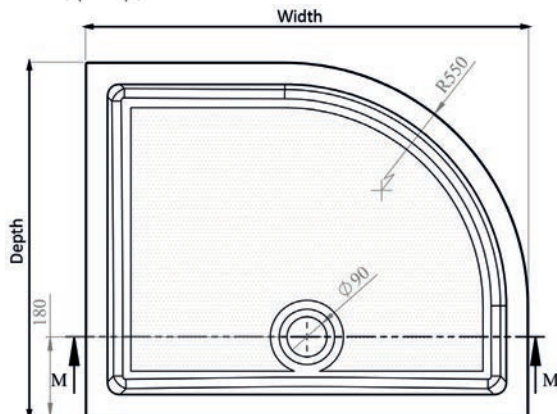

Square Tray Sizes:

Size	Ref.	Exc. VAT	Inc. VAT
700 x 700mm	AS700	£124.00	£148.80
760 x 760mm	AS760	£124.00	£148.80
800 x 800mm	AS800	£141.00	£169.20
900 x 900mm	AS900	£203.00	£243.60

Rectangular Tray Sizes:

Size	Ref.	Exc. VAT	Inc. VAT
800 x 700mm	AS8/7	£169.00	£202.80
900 x 700mm	AS9/7	£196.00	£235.20
900 x 760mm	AS9/76	£200.00	£240.00
900 x 800mm	AS9/8	£195.00	£234.00
1000 x 700mm	AS1/7	£212.00	£254.40
1000 x 800mm	AS1/8	£260.00	£312.00
1100 x 800mm	AS11/8	£267.00	£320.40
1200 x 700mm	AS12/7	£242.00	£290.40
1200 x 760mm	AS12/76	£242.00	£290.40
1200 x 800mm	AS12/8	£248.00	£297.60
1200 x 900mm	AS12/9	£264.00	£316.80
1300 x 800mm	AS13/8	£391.00	£469.20
1400 x 700mm	AS14/7	£391.00	£469.20
1400 x 800mm	AS14/8	£400.00	£480.00
1400 x 900mm	AS14/9	£424.00	£508.80
1500 x 800mm	AS15/8	£455.00	£546.00
1500 x 900mm	AS15/9	£455.00	£546.00
1600 x 700mm	AS16/7	£450.00	£540.00
1600 x 800mm	AS16/8	£460.00	£552.00
1600 x 900mm	AS16/9	£477.00	£572.40
1700 x 700mm	AS17/7	£502.00	£602.40
1700 x 760mm	AS17/76	£502.00	£602.40
1700 x 800mm	AS17/8	£511.00	£613.20
1700 x 900mm	AS17/9	£517.00	£620.40
1800 x 800mm	AS18/8	£565.00	£678.00

Quadrant Tray Size

Size	Ref.	Exc. VAT	Inc. VAT
800mm Quad	AS8Q	£203.00	£243.60
900mm Quad	AS9Q	£220.00	£264.00
1000 x 800mm Quad LH or RH	AS1/8Q	£335.00	£402.00

Panel Kit Options

Kit Type	Ref.	Exc. VAT	Inc. VAT
Rectangular Tray Kit	ASCPANREC	£140.00	£168.00
Large Rectangular Kit <i>For trays 1800mm+</i>	ASCPANLRG	£166.00	£199.20
Square Tray Kit	ASCPANSQ	£123.00	£147.60
Quadrant & Offset Quadrant Tray Kit	ASCPANQ	£134.00	£160.80