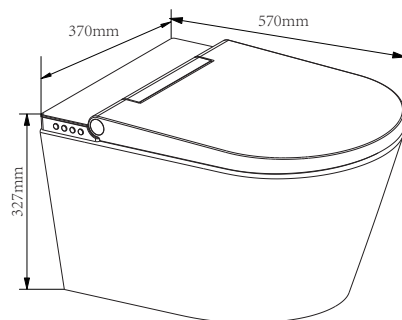

Note:

- The Lucerne WC does NOT include a Concealed Cistern, WC Frame or Push Button. These will need to be purchased separately. See p68-71 for options.
- Operation of the Lucerne WC requires a suitable electrical connection.
- All electrical installations should be carried out by a qualified electrician.

Description	WC Projection	Ref.	Exc. VAT	Inc. VAT
Lucerne Wall-Hung Pan & Soft Close Seat	570mm	LU-2556W	£1,995.00	£2,394.00

Available to Order Only	WC Projection	Ref.	Exc. VAT	Inc. VAT
NEW Lucerne Back-to-Wall Pan & Soft Close Seat	570mm	LU-2556BTW	£2,394.00	£2,872.80