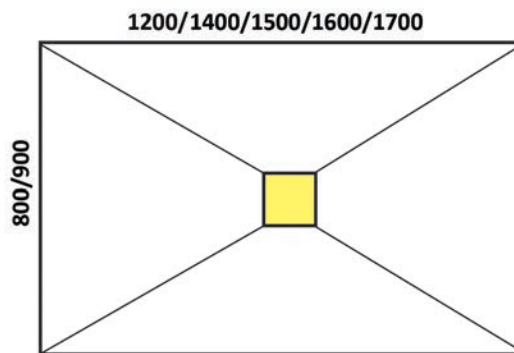

Rectangular Shower Base for Square Drain

For Trays with corner waste, the waste is positioned 210mm from the edge of the tray to the centre of the waste.

Rotate Tray Base for best Waste position

Square Drains are produced from 304 grade stainless steel and feature a flange on all four sides, enabling a perfect waterproof seal between the tiles and the drain, complimented by a textile sealing membrane.

Square Drains are available from stock in the following sizes: 120 x 120mm & 150 x 150mm