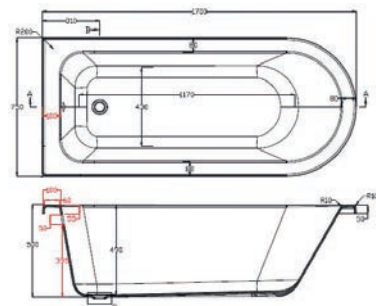

Freestanding Bath Waste Options
Available on p152

• 1700 x 750mm

Feet pictured are no longer available

Pictured with Romeo Cast Iron Feet in Painted Silver Finish

Description	Dimensions L x W x H (mm)	Ref.	Weight	Capacity	Exc. VAT	Inc. VAT
Oxford Freestanding Bath Only	1700 x 750 x 455mm	QX-OXF1700	44kg	265 Ltr	£765.00	£918.00
Harvard Freestanding Bath Only	1700 x 750 x 500mm	QX-HAR1700	43kg	265 Ltr	£572.00	£686.40