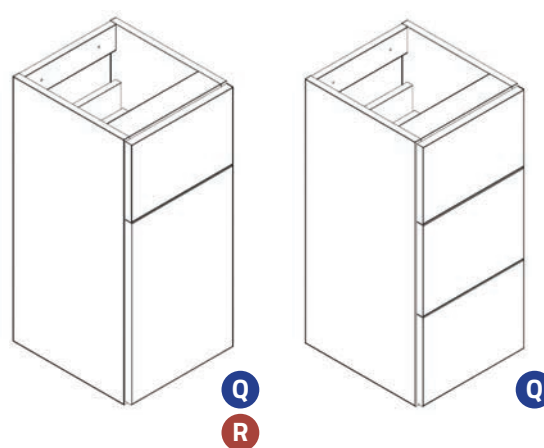

Ritz Furniture

Ref.	Dimensions	Cashmere		Graphite	
		Exc. VAT	Inc. VAT	Exc. VAT	Inc. VAT
RZ50WC	498 x 345 x 870mm*	£256.00	£307.20		
RZ60WC	598 x 345 x 870mm*	£270.00	£324.00		
RZ50WCSL	498 x 245 x 870mm*	£256.00	£307.20		
RZ60WCSL	598 x 245 x 870mm*	£256.00	£307.20