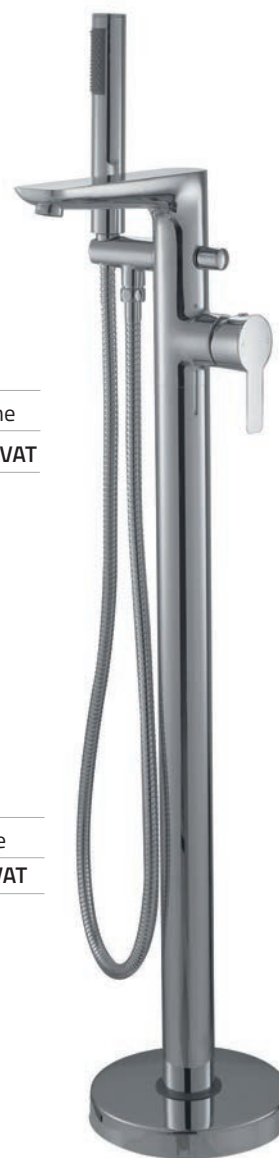

Finish: Chrome

£74.00 Exc. VAT

£88.80 Inc. VAT

NEW Charlotte Tall Basin Mono inc. Click-Clack Waste

Ref: ASC-8922L Finish: Chrome

£90.00 Exc. VAT

£108.00 Inc. VAT

NEW Charlotte Floorstanding Single Lever Bath Shower Mixer