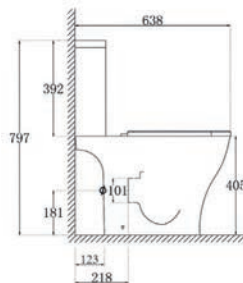

WC Components

Rimini Rimless Close Coupled Pan & Soft Close Seat

Ref: RIM-01343B
£266.00 Exc. VAT **£319.20 Inc. VAT**

Venice Close Coupled Cistern & Fittings

Ref: VEN/R-OP04
£81.00 Exc. VAT **£97.20 Inc. VAT**

Total Suite Price

£3,061.00 Exc. VAT

£3,673.20 Inc. VAT

Also Available:

Rimini Short Projection Pan & Soft Close Seat
to be used with Verona Open Cistern (priced above)

Dimensions
598mm Projection

Ref. RIM-1343SP
Exc. VAT £178.00
Inc. VAT **£213.60**

Rimini Rimless Back-to-Wall Pan & Soft Close Seat

565mm Projection

Ref. RIM-43BTW
Exc. VAT £258.00
Inc. VAT **£309.60**

Rimini Elevated Height Pan & Soft Close Seat *to be used with Verona Open Cistern (priced above)*

TALL1343BH
Exc. VAT £346.00
Inc. VAT **£415.20**