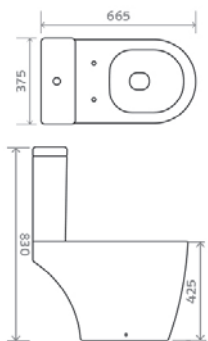

Utah Matt Black - See p52
£612.00 Exc. VAT £734.40 Inc. VAT

RIMLESS

Rimless Technology

Many of our close coupled and back-to-wall pans offer Rimless technology as standard. This system improves water flow around the bowl and allows for easier cleaning. Look out for the Rimless icon on relevant products.