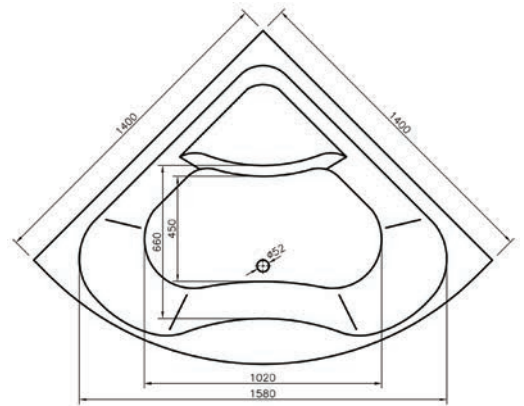

Bath Height (Exc. Legs) - 470mm
Panel Height - 560mm

Idaho

Bath Height (Exc. Legs) - 420mm
Panel Height - 520mm

Dimensions	Capacity	Ref.	Exc. VAT	Inc. VAT
1200 x 1200mm	200 Ltr	IDAH1200	£631.00	£757.20
Panel Only	-	IDAHPAN	£260.00	£312.00
Bath Total			£891.00	£1,069.20