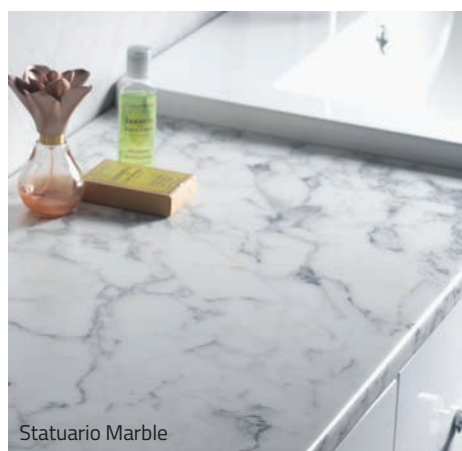

Variety of Worktop Size, Finish and Material Options

Matching Painted Worktops

Description	Dimensions	Ref.	Gloss White		Platinum Grey	
			Exc. VAT	Inc. VAT	Exc. VAT	Inc. VAT
Q-Line 600 Worktop - Standard 350mm Depth	600 x 350 x 30mm	GQ600WT	£63.00	£75.60	£65.00	£78.00
Q-Line 600 Slim Worktop - Slimline 250mm Depth	600 x 250 x 30mm	GQ600SLWT	£47.00	£56.40	£47.00	£56.40
Q-Line 1500 Worktop - Standard 350mm Depth	1500 x 350 x 30mm	GQ150WT	£150.00	£180.00	£163.00	£195.60
Q-Line 1500 Slim Worktop - Slimline 250mm Depth	1500 x 250 x 30mm	GQ150SLWT	£109.00	£130.80	£116.00	£139.20
Q-Line 2400 Worktop - Standard 350mm Depth	2400 x 350 x 30mm	GQ240WT	£237.00	£284.40	£260.00	£312.00