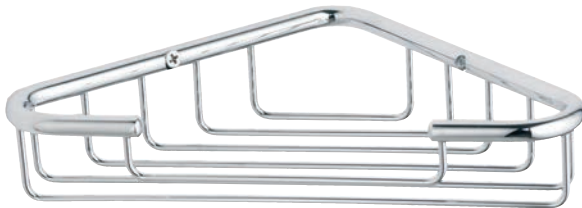

Utah Large Corner Basket

Ref: KBK-001-001 Finish: Chrome
Dimensions: 245mm x 190mm x 45mm
£47.00 Exc. VAT **£56.40 Inc. VAT**