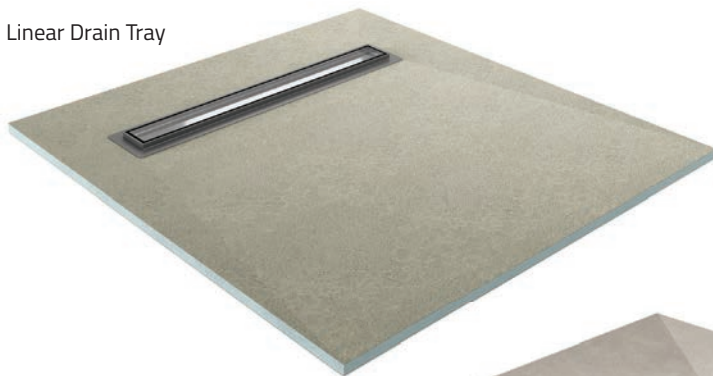

Square Drain Tray
Corner Drain

Ascent Wetroom Trays

Pre-Formed Wetroom Shower Base

Designed for walk-in shower and wetroom applications, the Ascent Wetroom Trays are pre-formed to create an effective water slope to the drain. They are floor level panels that can easily be trimmed to fit the shower area. Trays are ready to receive a tiled finish of the customers choice.

Ascent pre-formed Wetroom Trays are made using a waterproof extruded polystyrene (XPS) and are covered on both sides in a combination of polymer resin and quartz, compatible with most tile adhesives. All Wetroom Trays are exclusively made to accept our QX range of Linear and Square Drains. They are sufficiently robust to be covered with mosaic tiles without the risk of compression through point loading.

Ascent Wetroom Trays and Boards are suitable for use with Underfloor Heating. All Drains can also be used without a shower base. **NOTE: Ascent Wetroom Trays ARE NOT SUITABLE for Vinyl Flooring.**

Linear Drain Tray