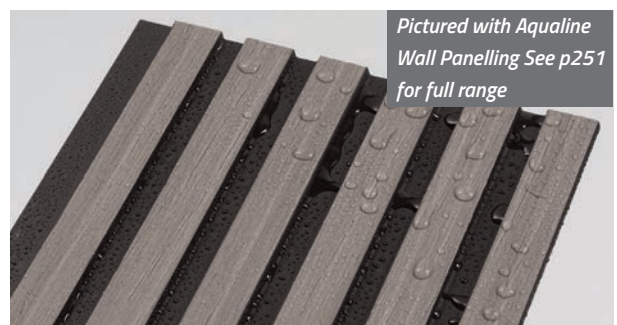

Genesis Deluxe Flipper Panel - Matt Black Frame

Size	Ref.	Adjustability	Exc. VAT	Inc. VAT
300mm	DFL300BLCL	n/a	£127.00	£152.40

*Pictured with Aqualine
Wall Panelling See p251
for full range*