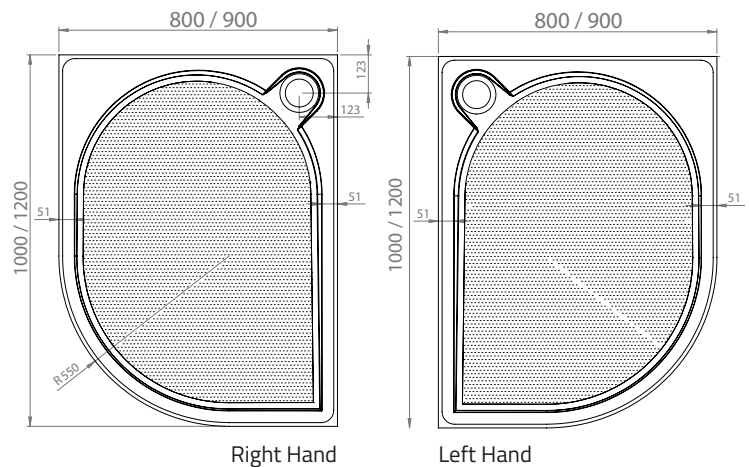

Ascent Offset Quadrant Trays

Right Hand

Left Hand

Ascent 90mm Shower Trap & Removable Waste

Ref: TAST1CP-K
Finish: Chrome
£13.00 Exc. VAT
£15.60 Inc. VAT

QX 90mm Shower Trap & Removable Waste

Ref: TAST2BL-K
Finish: Black
£21.00 Exc. VAT
£25.20 Inc. VAT

QX 90mm Shower Trap & Removable Waste

Ref: TAST4BBS-K
Finish: Brushed Brass
£29.00 Exc. VAT
£34.80 Inc. VAT