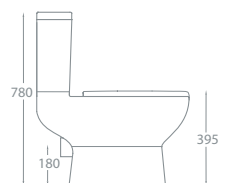

Total Suite Price	£1,725.00 Exc. VAT	£2,070.00 Inc. VAT
4-Piece Price Inc. Seat	£444.00 Exc. VAT	£532.80 Inc. VAT

Also Available - Arizona Back-to-Wall Pan - See p65 for full details

ARIOLI-003 £248.00 **£297.60**