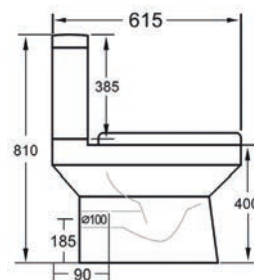

WC Components

Evora Rimless Close Coupled Open Sided Pan & Soft Close Seat	
Ref: EVO-W409C	
£208.00 Exc. VAT	£249.60 Inc. VAT
Evora Close Coupled Cistern & Fittings	
Ref: EVO-C402	
£96.00 Exc. VAT	£115.20 Inc. VAT

WC also available with Closed Sides (Priced Below)

Total Suite Price	£2,758.00 Exc. VAT	£3,309.60 Inc. VAT

Also Available:

	Ref.	Exc. VAT	Inc. VAT
Evora Rimless Close Coupled Closed Sided Pan & Soft Close Seat <i>(*to be priced with Cistern below)</i>	EVO-W408C	£245.00	£294.00
Evora Rimless Tall Close Coupled Open Sided Pan & Soft Close Seat <i>(*to be priced with Cistern below)</i>	EVO-W410C	£254.00	£304.80
*Evora Close Coupled Cistern & Fittings	EVO-C402	£96.00	£115.20
Evora Rimless Back-to-Wall Pan & Soft Close Seat	EVO-W402C	£199.00	£238.80
Evora Rimless Tall Back-to-Wall Pan & Soft Close Seat	EVO-W412C	£249.00	£298.80