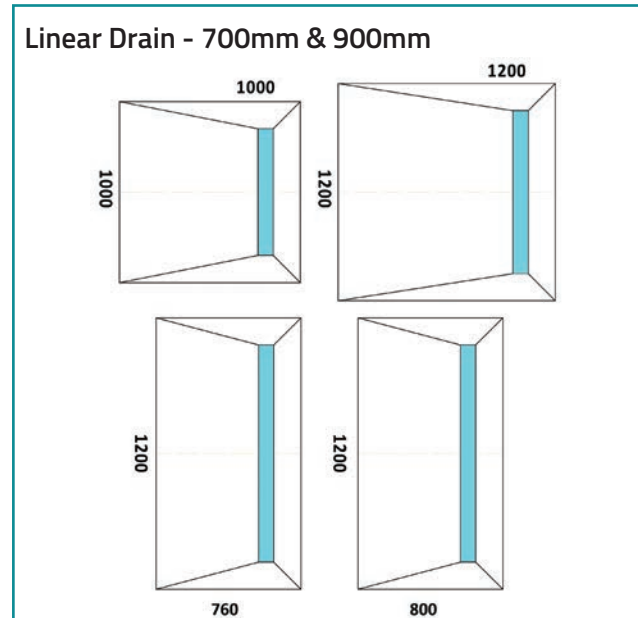

**If trimming is required, an even amount must be trimmed from opposing sides of the tray.*

Ascent Linear Drain Pre-Formed Trays

Linear Tray, Shower Base

Size	Ref.	Thickness at Edge	Linear Drain Size	Exc. VAT	Inc. VAT
900 x 900mm	SBAS9X9L	20mm	600mm	£236.00	£283.20
1000 x 1000mm	SBAS10X10L	20mm	700mm	£291.00	£349.20
1200 x 1200mm	SBAS12X12L	20mm	900mm	£420.00	£504.00
1200 x 760mm	SBAS12X76L	20mm	900mm	£266.00	£319.20
1200 x 800mm	SBAS12X8L	20mm	900mm	£282.00	£338.40
1200 x 900mm	SBAS12X9L	30mm	600mm	£315.00	£378.00
1400 x 900mm	SBAS14X9L	30mm	600mm	£365.00	£438.00
1500 x 800mm	SBAS15X8L	20mm	1200mm	£348.00	£417.60
1500 x 900mm	SBAS15X9L	30mm	600mm	£392.00	£470.40
1600 x 900mm	SBAS16X9L	20mm	1200mm	£420.00	£504.00
1700 x 900mm	SBAS17X9L	20mm	1200mm	£447.00	£536.40
1850 x 900mm	SBAS18X9L	20mm	1200mm	£486.00	£583.20