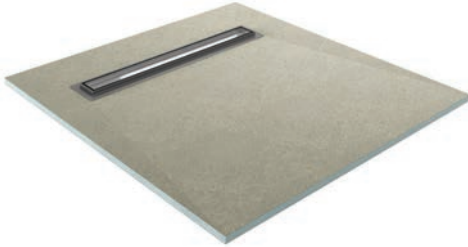

Ascent Linear Drain Pre-Formed Trays

Linear Tray, Shower Base

Size	Ref.	Thickness at Edge	Linear Drain Size	Exc. VAT	Inc. VAT
900 x 900mm	SBAS9X9L	20mm	600mm	£236.00	£283.20
1000 x 1000mm	SBAS10X10L	20mm	700mm	£291.00	£349.20
1200 x 1200mm	SBAS12X12L	20mm	900mm	£420.00	£504.00
1200 x 760mm	SBAS12X76L	20mm	900mm	£266.00	£319.20
1200 x 800mm	SBAS12X8L	20mm	900mm	£282.00	£338.40
1200 x 900mm	SBAS12X9L	30mm	600mm	£315.00	£378.00
1400 x 900mm	SBAS14X9L	30mm	600mm	£365.00	£438.00
1500 x 800mm	SBAS15X8L	20mm	1200mm	£348.00	£417.60
1500 x 900mm	SBAS15X9L	30mm	600mm	£392.00	£470.40
1600 x 900mm	SBAS16X9L	20mm	1200mm	£420.00	£504.00
1700 x 900mm	SBAS17X9L	20mm	1200mm	£447.00	£536.40
1850 x 900mm	SBAS18X9L	20mm	1200mm	£486.00	£583.20