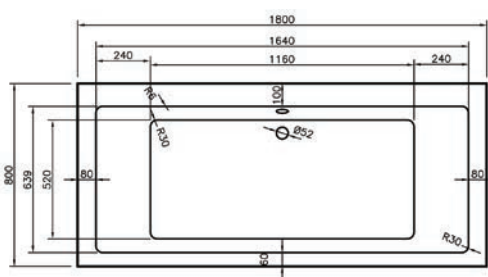

- 5mm Acrylic • Supplied without Tap Holes • Available Ascent Superspec where stated

Montana

Single Ended Bath

Height (Exc. Legs) - 420mm

Dimensions	Capacity	Ref.	Exc. VAT	Inc. VAT
1500 x 700mm	170 Ltr	MON15/7	£333.00	£399.60
1600 x 700mm	185 Ltr	MON16/7	£333.00	£399.60
1700 x 700mm	200 Ltr	MON17/7	£349.00	£418.80

Dimensions	Capacity	Ref.	Exc. VAT	Inc. VAT
1500 x 700mm	170 Ltr	MON15/7S	£434.00	£520.80
1600 x 700mm	185 Ltr	MON16/7S	£434.00	£520.80
1700 x 700mm	200 Ltr	MON17/7S	£454.00	£544.80

Nevada

Double Ended Bath

Height (Exc. Legs) - 420mm

Dimensions	Capacity	Ref.	Exc. VAT	Inc. VAT
1700 x 800mm	225 Ltr	NEV17/8	£402.00	£482.40
1800 x 800mm	235 Ltr	NEV18/8	£402.00	£482.40

Dimensions	Capacity	Ref.	Exc. VAT	Inc. VAT
1700 x 800mm	225 Ltr	NEV17/8S	£523.00	£627.60
1800 x 800mm	235 Ltr	NEV18/8S	£523.00	£627.60