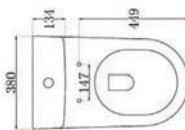

WC Components

Rimini Rimless Close Coupled Pan & Soft Close Seat

Ref: RIM-01343B
£266.00 Exc. VAT **£319.20 Inc. VAT**

Venice Close Coupled Cistern & Fittings

Ref: VEN/R-OP04
£81.00 Exc. VAT **£97.20 Inc. VAT**

Total Suite Price

£3,061.00 Exc. VAT

£3,673.20 Inc. VAT

Also Available:

Rimini Short Projection Pan & Soft Close Seat
to be used with Verona Open Cistern (priced above)

Dimensions
598mm Projection

Ref. RIM-1343SP
Exc. VAT £178.00
Inc. VAT **£213.60**

Rimini Rimless Back-to-Wall Pan & Soft Close Seat

565mm Projection

Ref. RIM-43BTW
Exc. VAT £258.00
Inc. VAT **£309.60**

Rimini Elevated Height Pan & Soft Close Seat *to be used with Verona Open Cistern (priced above)*

TALL1343BH
Exc. VAT £346.00
Inc. VAT **£415.20**