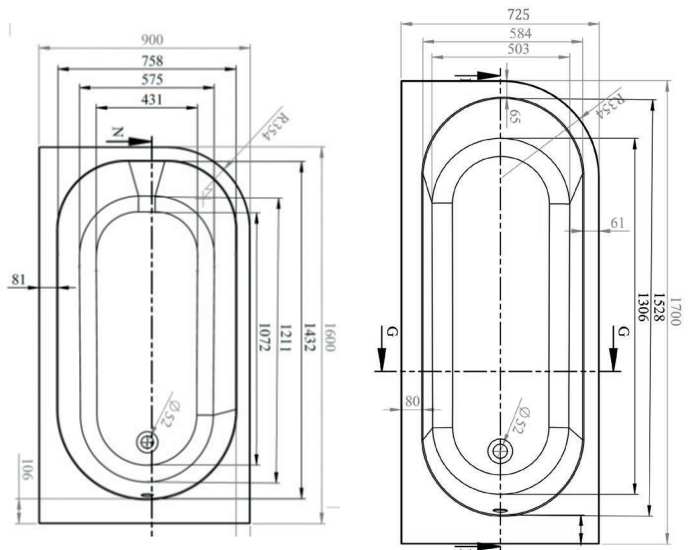

Dimensions	Capacity	Ref.	Exc. VAT	Inc. VAT
1600 x 900mm	210 Ltr	KN16/9	£430.00	£516.00
Kansas 1600 Offset Panel	-	KN16OFFPAN	£226.00	£217.20
Bath Total			£656.00	£787.20

Dimensions	Capacity	Ref.	Exc. VAT	Inc. VAT
1700 x 725mm	195 Ltr	KN17/725	£360.00	£432.00
Kansas 1700 Offset Panel	-	KN17OFFPAN	£225.00	£270.00
Bath Total			£585.00	£702.00

Available Left Hand or Right Hand