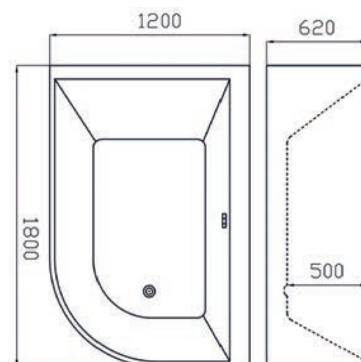

Description	Dimensions L x W x H (mm)	Ref.	Capacity	Exc. VAT	Inc. VAT
Sofia 1800 Freestanding Bath - LH or RH	1800 x 1200 x 620mm	PB261L/R	410 Ltr	£1,499.00	£1,798.80

Includes Pre-Fitted Click-Clack Waste

Bath is Handed - Please specify Left Hand or Right Hand when ordering

Vienna Freestanding Bath with White Feet	1720 x 800 x 840mm	PB284	180 Ltr	£1,999.00	£2,398.80

Includes Pre-Fitted Click-Clack Waste