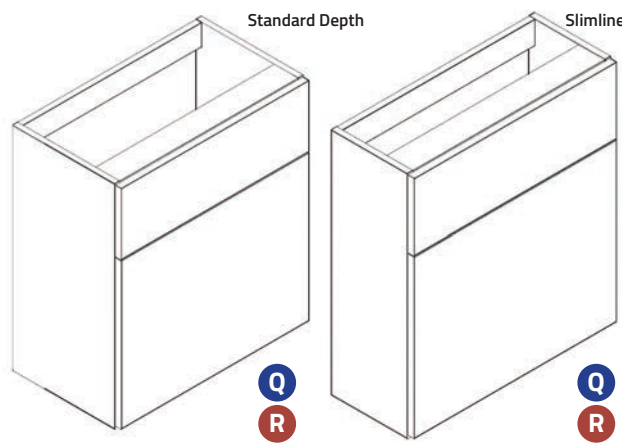

Unit Prices On This Page **EXCLUDE** Handles - These can be selected from p370