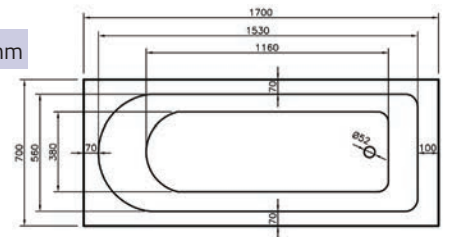

Ebony

Single Ended Bath

Height (Exc. Legs) - 410mm