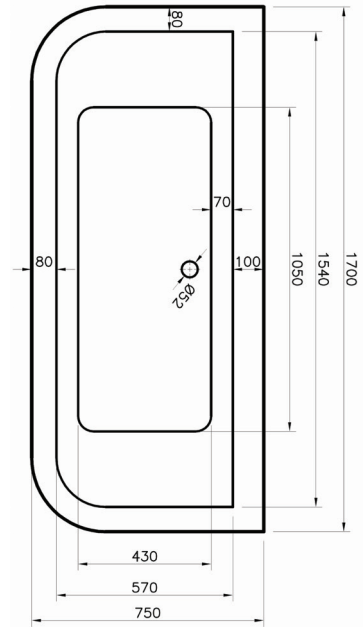

A selection of Wooden and Acrylic Panels in Gloss White and Wood Finishes

Bath Height (Exc. Legs) - 410mm
Panel Height - 560mm

Kansas

Double Ended Bath

Dimensions	Capacity	Ref.	Exc. VAT	Inc. VAT
1700 x 750mm	180 Ltr	KN17/75	£360.00	£432.00
Kansas Panel	-	KNPAN	£225.00	£270.00
Bath Total			£585.00	£702.00

Kansas Offset

Single Ended Bath

1600 mm Bath Height (Exc. Legs) - 410mm
1700 mm Bath Height (Exc. Legs) - 410mm
Panel Height - 560mm

Dimensions	Capacity	Ref.	Exc. VAT	Inc. VAT
1600 x 900mm	210 Ltr	KN16/9	£430.00	£516.00
Kansas 1600 Offset Panel	-	KN16OFFPAN	£226.00	£217.20
Bath Total			£656.00	£787.20

Dimensions	Capacity	Ref.	Exc. VAT	Inc. VAT
1700 x 725mm	195 Ltr	KN17/725	£360.00	£432.00
Kansas 1700 Offset Panel	-	KN17OFFPAN	£225.00	£270.00
Bath Total			£585.00	£702.00

Available Left Hand or Right Hand