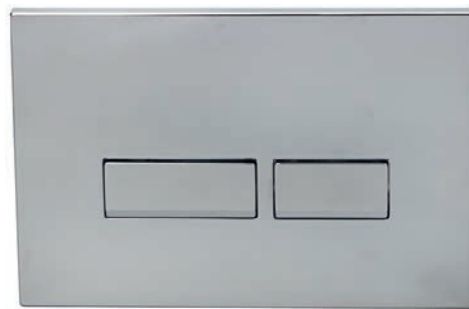

Verona Square Mechanical Flush Plate
Chrome Finish
Ref: VE42001
£29.00 Exc. VAT
£34.80 Inc. VAT

NOTE: Ascent Mechanical Flush Plates are **NOT** compatible with the NEW Ascent Pneumatic Frames on p70 or Aqua WC Frames below