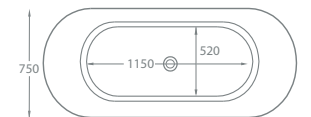

1650 x 700mm • 1700 x 750mm

Description	Dimensions L x W x H (mm)	Ref.	Weight	Capacity	Exc. VAT	Inc. VAT
Roma Freestanding Bath <i>Includes Pre-Fitted Click-Clack Waste</i>	1650 x 700 x 600/800mm	QX-RMA1650	55kg	260 Ltr	£1,461.00	£1,753.20

Valentina Freestanding Bath <i>Includes Pre-Fitted Click-Clack Waste</i>	1700 x 750 x 580/720mm	QX-VAL1700	55kg	260 Ltr	£1,486.00	£1,783.20