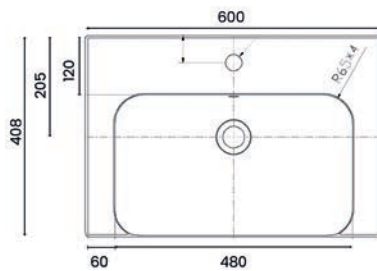

Evora Base Unit also available in Platinum Grey (left) See p296

Furniture Components

Evora 60 2-Door Base Unit - Gloss White	Ref: EVO60BW	Dimensions: 590 x 375 x 800mm	£274.00 Exc. VAT	£328.80 Inc. VAT
Domino 60 Resin Basin	Ref: DOM60BAS	Dimensions: 600 x 400mm	£152.00 Exc. VAT	£182.40 Inc. VAT
Evora Basin Mono inc. Click-Clack Waste	Ref: ASC-9662W		£77.00 Exc. VAT	£92.40 Inc. VAT