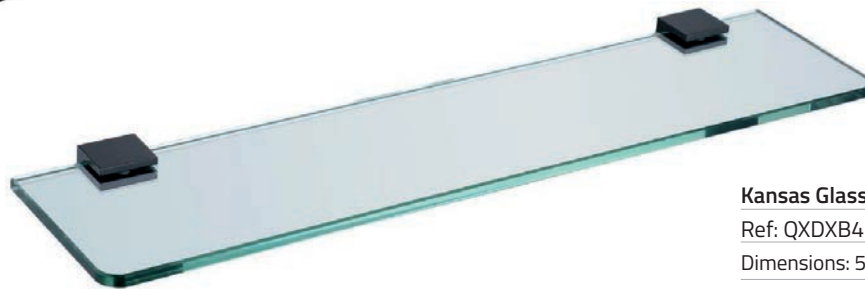

*Height Excludes Handle

Kansas Towel Bar

Ref: QDXB39K Finish: Black
 Dimensions: 600mm x 65mm x 20mm
 £81.00 Exc. VAT **£97.20 Inc. VAT**

Kansas Glass Shelf
 Ref: QDXB42K Finish: Black
 Dimensions: 500mm x 115mm x 8mm
 £52.00 Exc. VAT **£62.40 Inc. VAT**