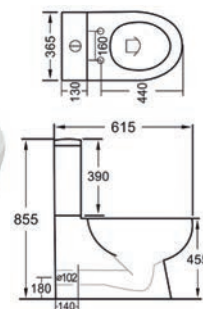

RIMLESS

COMFORT HEIGHT PAN

SHORT PROJECTION

Estoril Tall Closed - See p18
£391.00 Exc. VAT £469.20 Inc. VAT

RIMLESS

COMFORT HEIGHT PAN

Roma Elevated Height - See p22
£413.00 Exc. VAT £495.60 Inc. VAT

RIMLESS