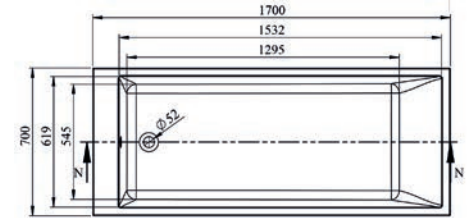

Dimensions	Capacity	Ref.	Exc. VAT	Inc. VAT
1700 x 750mm	210 Ltr	ALB17/7S	£470.00	£564.00

Indiana

Thin Edged Bath

Single Ended Bath

Height (Exc. Legs) - 400mm

Dimensions	Capacity	Ref.	Exc. VAT	Inc. VAT
1700 x 700mm	230 Ltr	IND17/7	£347.00	£416.40