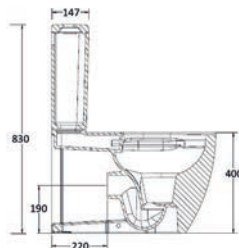

WC Components

Naxos Rimless Close Coupled Pan & Soft Close Seat	Ref: NAX-210309	£250.00 Exc. VAT	£300.00 Inc. VAT
Naxos Close Coupled Cistern & Fittings	Ref: NAX-903100	£107.00 Exc. VAT	£128.40 Inc. VAT

Total Suite Price

£3,056.00 Exc. VAT

£3,667.20 Inc. VAT

Also Available:

Also Available:	Dimensions	Ref.	Exc. VAT	Inc. VAT
Naxos Rimless Back-to-Wall Pan & Soft Close Seat	540mm Projection	NAX-220309	£234.00	£280.80
Naxos Bidet	540mm Projection	NAX-270310	£169.00	£202.80
Naxos Rimless Wall-Hung Pan & Soft Close Seat	540mm Projection	NAX-250309	£227.00	£272.40
Naxos Wall-Hung Bidet	540mm Projection	NAX-280310	£157.00	£188.40