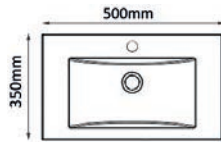

Bath Components

	Dimensions	Ref.	Exc. VAT	Inc. VAT
Aswan Shower Bath - Left or Right Handed	1700 x 700mm	ASW17/7	£255.00	£306.00
Aswan Acrylic Bath Front Panel - Gloss White	1700mm	ASWF/P1700	£110.00	£132.00
Aswan/Giza Acrylic Bath End Panel - Gloss White	700mm	ASWE/P700	£64.00	£76.80
Aswan Reversible Shower Screen	1460mm (H) x 986mm (W)	QXGASWBS	£187.00	£224.40
QX Bath Pop-Up Waste	-	QXW1908	£40.00	£48.00
Evora Bath Filler	-	ASC-9664	£113.00	£135.60
Ebony Round Twin Thermostatic Shower Valve	-	EB-RND-2X1W	£189.00	£226.80
Ohio Round Shower Head & Fixing Arm	-	FLS-8002C & FLS-801C	£101.00	£121.20

Urban 50 Base Unit available in Gloss White, Pearl Grey & Platinum Grey - See p320

Furniture Components

Urban 50 1-Door Base Unit - Pearl Grey	Ref: UR50PG	Dimensions: 495 x 345 x 800mm	£201.00 Exc. VAT	£241.20 Inc. VAT
Q-Line 50 Square Resin Basin - 1TH	Ref: QXLINE500	Dimensions: 500 x 350mm	£130.00 Exc. VAT	£156.00 Inc. VAT
Evora Basin Mono inc. Click-Clack Waste	Ref: ASC-9962W		£77.00 Exc. VAT	£92.40 Inc. VAT