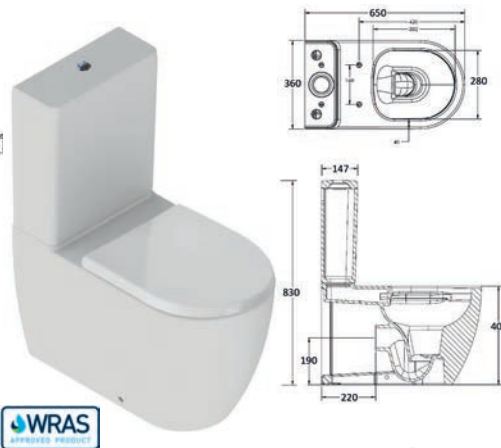

Cornell Elevated Height - See p38
 £348.00 Exc. VAT £417.60 Inc. VAT **RIMLESS**

Evora Tall Open - See p20
 £350.00 Exc. VAT £420.00 Inc. VAT **RIMLESS**

Aveiro Open - See p16
 £354.00 Exc. VAT £424.80 Inc. VAT **RIMLESS**

COMFORT HEIGHT PAN

COMFORT HEIGHT PAN

Oregon Open-Sided - See p32
 £357.00 Exc. VAT £428.40 Inc. VAT **RIMLESS**

Naxos - See p14
 £357.00 Exc. VAT £428.40 Inc. VAT **RIMLESS**

NEW Tima - See p8
 £367.00 Exc. VAT £440.40 Inc. VAT **RIMLESS**