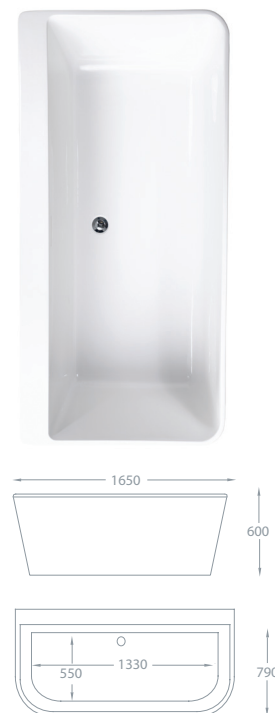

1550 x 750mm • 1700 x 750mm • 1650 x 790mm

Top edge thickness of 15mm consisting of acrylic with resin and fibreglass reinforcement

Description	Dimensions L x W x H (mm)	Ref.	Weight	Capacity	Exc. VAT	Inc. VAT
Grosvenor 1550 Freestanding Bath	1550 x 750 x 590mm	QX-GRO1550	37kg	250 Ltr	£1,166.00	£1,399.20
Grosvenor 1700 Freestanding Bath	1700 x 750 x 590mm	QX-GRO1700	43kg	260 Ltr	£1,263.00	£1,515.60

Includes Pre-Fitted Click-Clack Waste

Cornell Freestanding Bath	1650 x 790 x 600mm	QX-COR1650	55kg	280 Ltr	£1,488.00	£1,785.60

Includes Pre-Fitted Click-Clack Waste