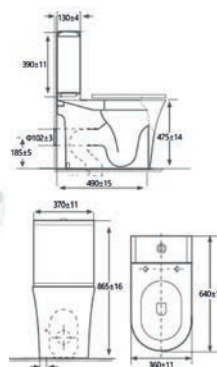

Rimini Elevated Height - See p55
£427.00 Exc. VAT £512.40 Inc. VAT

RIMLESS

COMFORT HEIGHT PAN