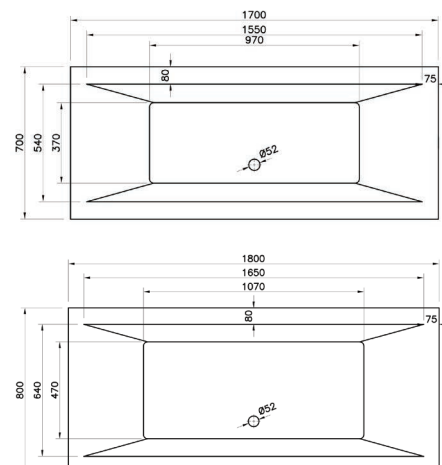

Arizona Double Ended Bath

Height (Exc. Legs) - 410mm

Dimensions	Capacity	Ref.	Exc. VAT	Inc. VAT
1700 x 700mm	185 Ltr	ARIZ17/7	£349.00	£418.80
1800 x 800mm	210 Ltr	ARIZ18/8	£402.00	£482.40

Selection of Bath Panels Available p125-126