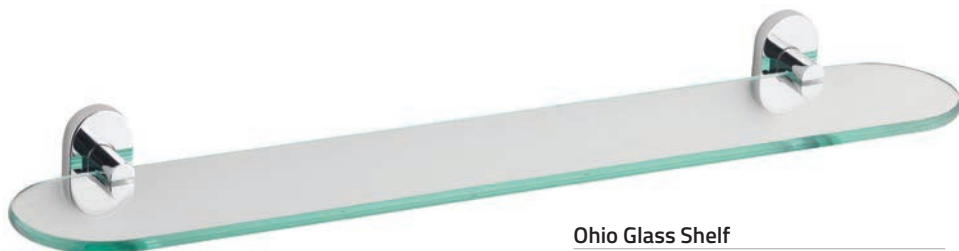

Ohio Glass Cup & Holder

Ref: KCO-026 Finish: Chrome
Dimensions: 67mm x 118mm x 111mm
£41.00 Exc. VAT **£49.20 Inc. VAT**

Ohio Double Robe Hook

Ref: KCO-025 Finish: Chrome
Dimensions: 62mm x 74mm x 70mm
£39.00 Exc. VAT **£46.80 Inc. VAT**

Ohio Small Towel Bar

Ref: KCO-018 Finish: Chrome
Dimensions: 493mm x 85mm x 70mm
£66.00 Exc. VAT **£79.20 Inc. VAT**

2 Sizes Available:
493mm & 645mm

Ohio Large Towel Bar

Ref: KCO-024 Finish: Chrome
Dimensions: 645mm x 85mm x 70mm
£68.00 Exc. VAT **£81.60 Inc. VAT**

Ohio Toilet Brush & Holder

Ref: KCO-010-A Finish: Chrome
Dimensions: 110mm x 130mm x 360mm
£62.00 Exc. VAT **£74.40 Inc. VAT**

Ohio Glass Shelf

Ref: KCO-008 Finish: Chrome
Dimensions: 609mm x 120mm x 70mm
£65.00 Exc. VAT **£78.00 Inc. VAT**