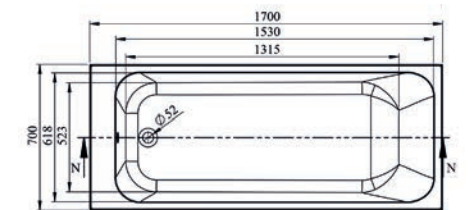

Dimensions	Capacity	Ref.	Exc. VAT	Inc. VAT
1700 x 700mm	230 Ltr	IND17/7S	£451.00	£541.20

Oklahoma

Thin Edged Bath

Single Ended Bath

Height (Exc. Legs) - 400mm

Dimensions	Capacity	Ref.	Exc. VAT	Inc. VAT
1700 x 700mm	185 Ltr	OKL17/7	£347.00	£416.40