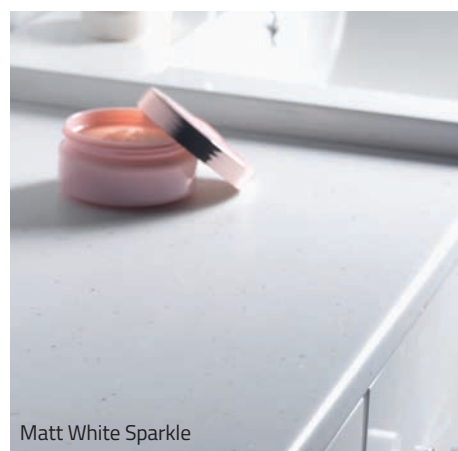

Variety of Worktop Size, Finish and Material Options

Matching Painted Worktops

Description	Dimensions	Ref.	Gloss White		Platinum Grey	
			Exc. VAT	Inc. VAT	Exc. VAT	Inc. VAT
Q-Line 600 Worktop - Standard 350mm Depth	600 x 350 x 30mm	GQ600WT	£63.00	£75.60	£65.00	£78.00
Q-Line 600 Slim Worktop - Slimline 250mm Depth	600 x 250 x 30mm	GQ600SLWT	£47.00	£56.40	£47.00	£56.40
Q-Line 1500 Worktop - Standard 350mm Depth	1500 x 350 x 30mm	GQ150WT	£150.00	£180.00	£163.00	£195.60
Q-Line 1500 Slim Worktop - Slimline 250mm Depth	1500 x 250 x 30mm	GQ150SLWT	£109.00	£130.80	£116.00	£139.20
Q-Line 2400 Worktop - Standard 350mm Depth	2400 x 350 x 30mm	GQ240WT	£237.00	£284.40	£260.00	£312.00