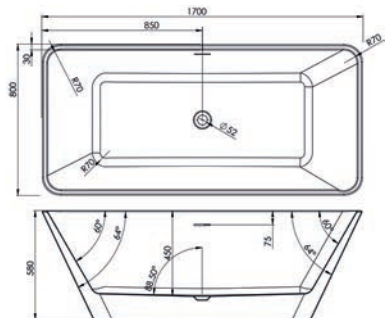

1590 x 850mm • 1700 x 800mm

Description	Dimensions L x W x H (mm)	Ref.	Weight	Capacity	Exc. VAT	Inc. VAT
Eton Freestanding Corner Bath	1590 x 850 x 580mm	ETN159/85	-	-	£1,647.00	£1,976.40
<i>Includes Pre-Fitted Click-Clack Waste</i>						
Bath is Handed - Please specify Left Hand or Right Hand when ordering						
Cairo Freestanding Bath	1700 x 800 x 580mm	CAI17/8	-	290 Ltr	£903.00	£1,083.60
<i>Includes Pre-Fitted Click-Clack Waste & Overflow</i>