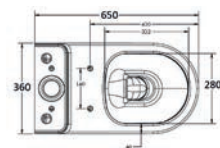

WC Components

Naxos Rimless Close Coupled Pan & Soft Close Seat	Ref: NAX-210309	£250.00 Exc. VAT	£300.00 Inc. VAT
Naxos Close Coupled Cistern & Fittings	Ref: NAX-903100	£107.00 Exc. VAT	£128.40 Inc. VAT

Total Suite Price

£3,056.00 Exc. VAT

£3,667.20 Inc. VAT

Also Available:

Also Available:	Dimensions	Ref.	Exc. VAT	Inc. VAT
Naxos Rimless Back-to-Wall Pan & Soft Close Seat	540mm Projection	NAX-220309	£234.00	£280.80
Naxos Bidet	540mm Projection	NAX-270310	£169.00	£202.80
Naxos Rimless Wall-Hung Pan & Soft Close Seat	540mm Projection	NAX-250309	£227.00	£272.40
Naxos Wall-Hung Bidet	540mm Projection	NAX-280310	£157.00	£188.40