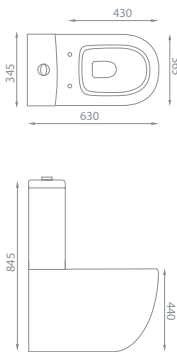

RIMLESS

COMFORT HEIGHT PAN

SHORT PROJECTION

Estoril Tall Closed - See p18
£391.00 Exc. VAT £469.20 Inc. VAT

RIMLESS

COMFORT HEIGHT PAN

Roma Elevated Height - See p22
£413.00 Exc. VAT £495.60 Inc. VAT

RIMLESS