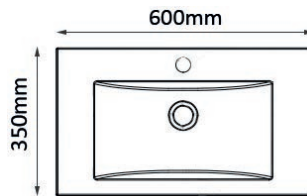

Furniture Components

Modena 60 1-Door, 2-Drawer Base Unit - Matt Black Ref: MOD60WHMB	Dimensions: 598 x 344 x 480mm	£351.00 Exc. VAT	£421.20 Inc. VAT
Q-Line 60 Square Resin Basin Ref: QXLINE600	Dimensions: 600 x 350mm	£148.00 Exc. VAT	£177.60 Inc. VAT
Roma Basin Mono inc. Click-Clack Waste - Matt Black Ref: QXRO05MB		£90.00 Exc. VAT	£108.00 Inc. VAT

Additional Modena Column also available - See p311