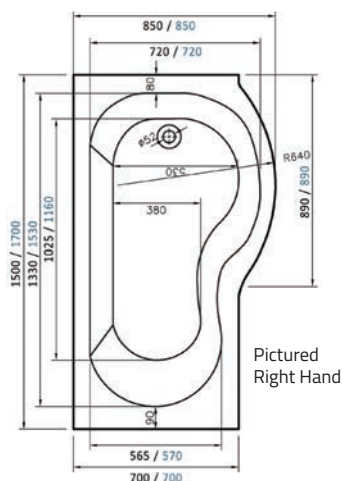

Pictured Right Hand

Bath Height (Exc. Legs) - 410mm
Panel Height - 520mm

Pictured Left Hand

Description	Dimensions	Capacity	Ref.	Exc. VAT	Inc. VAT
California Shower Bath <i>(Available Left or Right Hand)</i>	1500 x 700mm*	180 Ltr	CALI15/7	£356.00	£427.20
California Bath Front Panel	1500mm	-	CALI-15FP	£133.00	£159.60
California Bath End Panel	700mm	-	CALI-7EP	£76.00	£91.20
Discovery Reversible Bath Screen <i>Pictured Main</i>	1350mm (H)	-	QXGDS800	£166.00	£199.20
Bath Total	<i>*(850mm Max)</i>		GENESIS STANDARD SPEC	£731.00	£877.20

Description	Dimensions	Capacity	Ref.	Exc. VAT	Inc. VAT	Ref.	Exc. VAT	Inc. VAT
California Shower Bath <i>(Available Left or Right Hand)</i>	1700 x 700mm*	200 Ltr	CALI17/7	£356.00	£427.20	CALI17/7S	£482.00	£578.40
California Bath Front Panel	1700mm	-	CALI-17FP	£133.00	£159.60	CALI-17FP	£133.00	£159.60
California Bath End Panel	700mm	-	CALI-7EP	£76.00	£91.20	CALI-7EP	£76.00	£91.20
Discovery Reversible Bath Screen <i>Pictured Main</i>	1350mm High	-	QXGDS800	£166.00	£199.20	QXGDS800	£166.00	£199.20
Bath Total	<i>*(850mm Max)</i>		GENESIS STANDARD SPEC	£731.00	£877.20	ascent SUPERSPEC	£857.00	£1,028.40