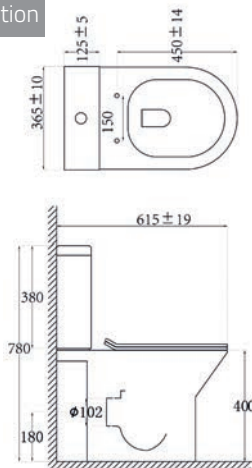

WC Components

Toronto Rimless Close Coupled Pan with Tornado Flush & Soft Close Seat	Ref: TOR-1563B		£229.00 Exc. VAT	£274.80 Inc. VAT
Venice Close Coupled Cistern & Fittings	Ref: VEN/R-OP04		£81.00 Exc. VAT	£97.20 Inc. VAT

Total Suite Price

£1,777.00 Exc. VAT

£2,132.40 Inc. VAT

Also Available:

Verona 450 Basin - 1TH	450 x 375mm	VER-B202-B	£90.00	£108.00
Verona 500 Basin - 1TH	500 x 420mm	VER-B203-B	£101.00	£121.20
Verona 550 Basin - 1TH	550 x 430mm	VER-B201-B	£111.00	£133.20
Verona Full Pedestal	-	VER-7005	£50.00	£60.00
Verona Semi-Pedestal	-	VER-7404	£46.00	£55.20