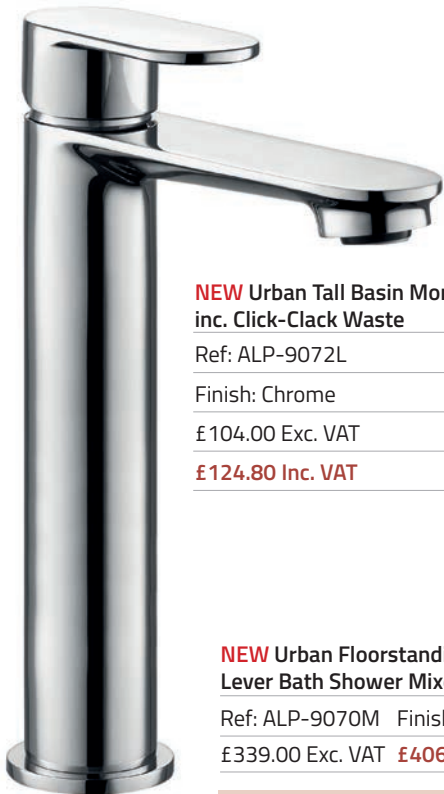

NEW Urban Tall Basin Mono inc. Click-Clack Waste
Ref: ALP-9072L
Finish: Chrome
£104.00 Exc. VAT
£124.80 Inc. VAT

NEW Urban Floorstanding Single Lever Bath Shower Mixer
Ref: ALP-9070M Finish: Chrome
£339.00 Exc. VAT **£406.80 Inc. VAT**

Height: 876mm to Spout
892mm Overall

Requires Minimum 1.0 bar pressure