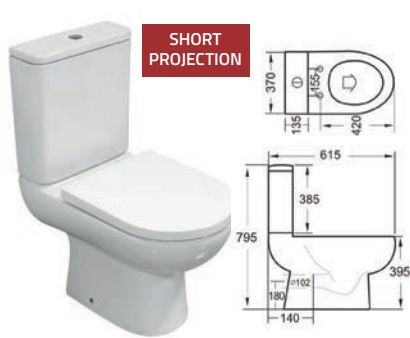

Solo - See p54
£270.00 Exc. VAT **£324.00 Inc. VAT**
Priced with Ebony Standard Seat

SHORT PROJECTION

Eton Open Sided - See p40
£274.00 Exc. VAT **£328.80 Inc. VAT**

RIMLESS