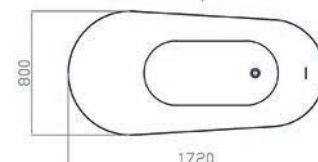

Description	Dimensions L x W x H (mm)	Ref.	Capacity	Exc. VAT	Inc. VAT
Sofia 1800 Freestanding Bath - LH or RH	1800 x 1200 x 620mm	PB261L/R	410 Ltr	£1,499.00	£1,798.80

Includes Pre-Fitted Click-Clack Waste

Bath is Handed - Please specify Left Hand or Right Hand when ordering

Vienna Freestanding Bath with White Feet	1720 x 800 x 840mm	PB284	180 Ltr	£1,999.00	£2,398.80

Includes Pre-Fitted Click-Clack Waste