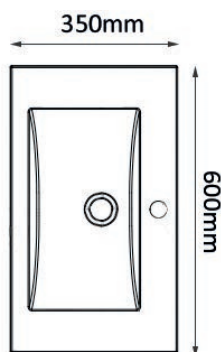

Total Suite Price: £2,688.00 Exc. VAT £3,225.60 Inc. VAT

Oregon Rimless

QX
10 YEAR
MANUFACTURERS
GUARANTEE

Whirlpool

Size Options:

- 1500 x 700mm
- 1600 x 700mm
- 1700 x 700mm

Bath Components	Dimensions	Ref.	Exc. VAT	Inc. VAT
Montana Single Ended Standard Spec Bath	1700 x 700mm	MON17/7	£349.00	£418.80
Q-Line MDF Bath Front Panel - Platinum Grey	1700mm	GQ1700BPPL	£215.00	£258.00
Q-Line MDF Bath End Panel - Platinum Grey	700mm	GQ700BPPL	£89.00	£106.80
Genesis 8mm Curved Bath Screen	1500mm (H) x 800mm (W)	QXG85S800	£192.00	£230.40
QX Click-Clack Bath Waste - Black	-	QXWA900EK	£40.00	£48.00
Roma 2TH Bath Filler - Matt Grey	-	QXRO03MG	£143.00	£171.60
Roma Round Thermostatic Bar Valve & Kit - Matt Grey	-	QXSH104MG	£273.00	£327.60