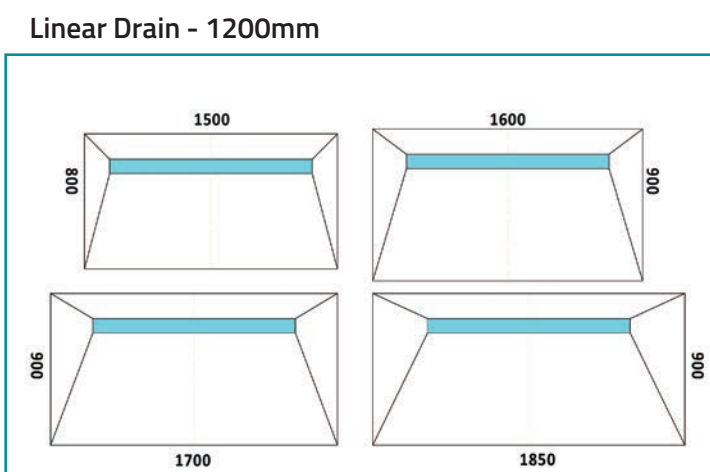

Waste is positioned 192mm from the edge of the tray to the centre of the waste.

Additional Items

Description	Ref.	Exc. VAT	Inc. VAT
Shower Base Sealing Kit	SBAS-SKIT	£179.00	£214.80
Adjustable Legs*	SBAS-LEG	£25.00	£30.00

*Only needed when laying a new concrete floor

Shower Base Sealing Kit includes:

- 10 Mtr x 120mm Membrane Sealing Tape
- 2 x Membrane Pipe Covers
- 2 x Membrane Internal Corner Sections
- 1 Ltr Primer
- 4kg of Waterproof Adhesive/Sealing Compound