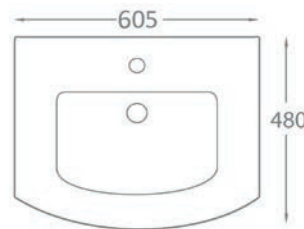

Venice Rimless WC with Closed Sides & Standard Soft Close WC Seat

Total Suite Price: £2,661.00 Exc. VAT **£3,193.20 Inc. VAT**

Venice Rimless

Shower Enclosure Components

	Dimensions	Ref.	Exc. VAT	Inc. VAT
Ascent 10 Quadrant Enclosure	900 x 900 x 2000mm(H)	ASC611SS	£880.00	£1,056.00
Ascent Premier 30mm Cast Stone Tray	900mm Quad	ASC900Q	£262.00	£314.40
Ascent 90mm Shower Trap Waste	-	TAST1CP-K	£13.00	£15.60
Ohio Round Shower Head	200mm Diameter	FLS-8002C	£55.00	£66.00
Ohio Shower Head Fixing Arm	400 x 42mm	FLS-801C	£46.00	£55.20
Ohio Twin Thermostatic Shower Valve with 1 Outlet (Controls 1 Function)	-	QXCVQ01	£194.00	£232.80