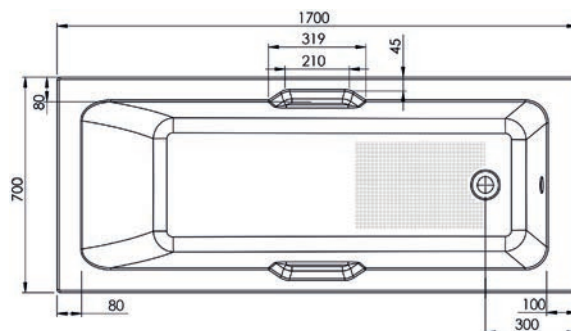

Alexandria

Alpha

Dimensions Capacity Ref. Exc. VAT Inc. VAT
1700 x 700mm 142 Ltr ALX17/7 £247.00 **£296.40**

Single Ended Bath

Height (Exc. Legs) - 420mm

Virginia Twin Grippped

Height (Exc. Legs) - 1700 x 700mm - 355mm
Height (Exc. Legs) - 1700 x 800mm - 400mm
Height (Exc. Legs) - 1800 x 800mm - 400mm