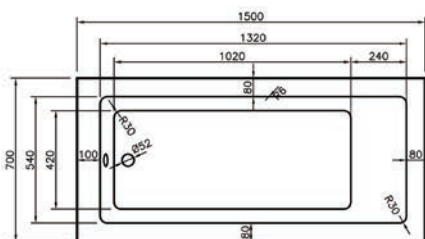

Nevada

Double Ended Bath

Height (Exc. Legs) - 420mm

Dimensions	Capacity	Ref.	Exc. VAT	Inc. VAT
1700 x 800mm	225 Ltr	NEV17/8	£402.00	£482.40
1800 x 800mm	235 Ltr	NEV18/8	£402.00	£482.40

Dimensions	Capacity	Ref.	Exc. VAT	Inc. VAT
1700 x 800mm	225 Ltr	NEV17/8S	£523.00	£627.60
1800 x 800mm	235 Ltr	NEV18/8S	£523.00	£627.60