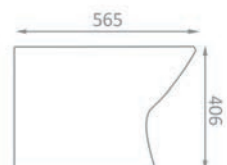

565mm Projection