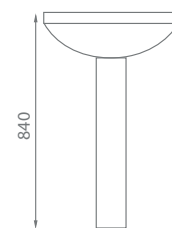

Basin Components

	Dimensions	Ref.	Exc. VAT	Inc. VAT
Carolina 560 Ceramic Basin (1TH Only)	560 x 460mm	UKB-B501	£82.00	£98.40
Carolina Pedestal	-	UKB-P501	£51.00	£61.20
Montana Basin Mono inc. Click-Clack Waste	-	ASC-8182AW	£75.00	£90.00