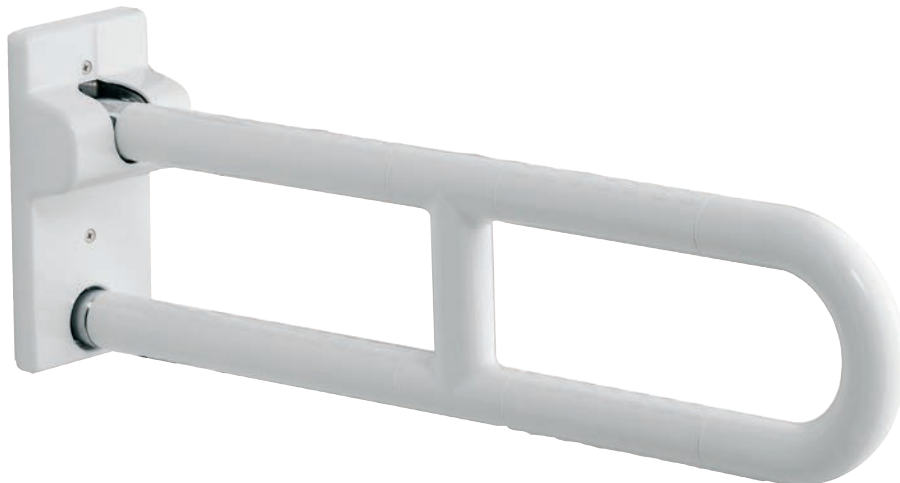

Comfort Folding Rail

Ref: KGB-A01-0025B Finish: White
Dimensions: 102mm x 700mm x 203mm
£226.00 Exc. VAT **£271.20 Inc. VAT**

Material: ABS, Aluminium & Stainless Steel