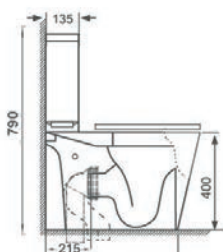

WC Components

Oregon Rimless Open-Sided Close Coupled Pan & Soft Close Seat
Ref: ORE-1363C
£276.00 Exc. VAT **£331.20 Inc. VAT**

Venice Close Coupled Cistern & Fittings
Ref: VEN/R-OP04
£81.00 Exc. VAT **£97.20 Inc. VAT**

Total Suite Price £2,688.00 Exc. VAT **£3,225.60 Inc. VAT**

Also Shown With:	Dimensions	Ref.	Exc. VAT	Inc. VAT
Nevada 60 Mirror with Integrated Light	400 x 600mm	ASC4060	£158.00	£189.60
Kansas Rail with Mirror - Anthracite Finish	1800 x 381mm	KCT-18X31	£298.00	£357.60

Also Available:

Oregon Comfort Height Close Coupled Pan & Soft Close Seat	-	ORE-1273P	£307.00	£368.40
Venice Close Coupled Cistern & Fittings	-	VEN/R-OP04	£81.00	£97.20