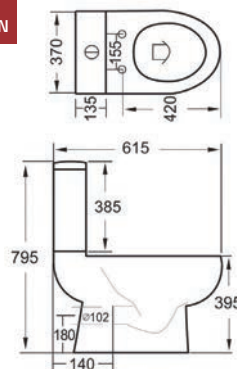

Open Back WC

Closed Back WC

WC Components

Eton Rimless Open Back Close Coupled Pan & Soft Close Seat - Pictured in main shot	Ref: ETO-001	
	£199.00 Exc. VAT	£238.80 Inc. VAT
Eton Close Coupled Cistern & Fittings	Ref: ETO-003	
	£75.00 Exc. VAT	£90.00 Inc. VAT

Total Suite Price

£1,548.00 Exc. VAT

£1,857.60 Inc. VAT

Also Available

Also Available	Dimensions	Ref.	Exc. VAT	Inc. VAT
Eton Rimless Closed Back Close Coupled Pan & Soft Close Seat	615mm Projection	ETO-002	£256.00	£307.20
Eton Close Coupled Cistern & Fittings	-	ETO-003	£75.00	£90.00
Eton Rimless Back-to-Wall Pan & Soft Close Seat	540mm Projection	ETO-004	£185.00	£222.00
Eton 450 Ceramic Basin (1TH Only)	450 x 360mm	ETO-005	£55.00	£66.00
Eton 500 Ceramic Basin (1TH Only)	500 x 400mm	ETO-006	£78.00	£93.60
Carolina Semi-Pedestal	-	UKB-P502	£46.00	£55.20