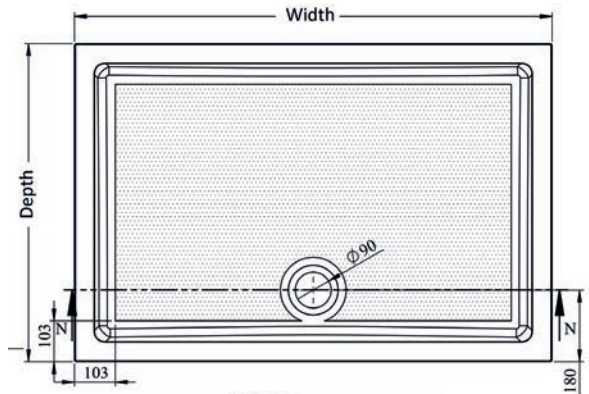

Square Tray Sizes:

Size	Ref.	Exc. VAT	Inc. VAT
700 x 700mm	AS700	£124.00	£148.80
760 x 760mm	AS760	£124.00	£148.80
800 x 800mm	AS800	£141.00	£169.20
900 x 900mm	AS900	£203.00	£243.60

Rectangular Tray Sizes:

Size	Ref.	Exc. VAT	Inc. VAT
800 x 700mm	AS8/7	£169.00	£202.80
900 x 700mm	AS9/7	£196.00	£235.20
900 x 760mm	AS9/76	£200.00	£240.00
900 x 800mm	AS9/8	£195.00	£234.00
1000 x 700mm	AS1/7	£212.00	£254.40
1000 x 800mm	AS1/8	£260.00	£312.00
1100 x 800mm	AS11/8	£267.00	£320.40
1200 x 700mm	AS12/7	£242.00	£290.40
1200 x 760mm	AS12/76	£242.00	£290.40
1200 x 800mm	AS12/8	£248.00	£297.60
1200 x 900mm	AS12/9	£264.00	£316.80
1300 x 800mm	AS13/8	£391.00	£469.20
1400 x 700mm	AS14/7	£391.00	£469.20
1400 x 800mm	AS14/8	£400.00	£480.00
1400 x 900mm	AS14/9	£424.00	£508.80
1500 x 800mm	AS15/8	£455.00	£546.00
1500 x 900mm	AS15/9	£455.00	£546.00
1600 x 700mm	AS16/7	£450.00	£540.00
1600 x 800mm	AS16/8	£460.00	£552.00
1600 x 900mm	AS16/9	£477.00	£572.40
1700 x 700mm	AS17/7	£502.00	£602.40
1700 x 760mm	AS17/76	£502.00	£602.40
1700 x 800mm	AS17/8	£511.00	£613.20
1700 x 900mm	AS17/9	£517.00	£620.40
1800 x 800mm	AS18/8	£565.00	£678.00

Quadrant Tray Size

Size	Ref.	Exc. VAT	Inc. VAT
800mm Quad	AS8Q	£203.00	£243.60
900mm Quad	AS9Q	£220.00	£264.00
1000 x 800mm Quad LH or RH	AS1/8Q	£335.00	£402.00

Panel Kit Options

Kit Type	Ref.	Exc. VAT	Inc. VAT
Rectangular Tray Kit	ASCPANREC	£140.00	£168.00
Large Rectangular Kit <i>For trays 1800mm+</i>	ASCPANLRG	£166.00	£199.20
Square Tray Kit	ASCPANSQ	£123.00	£147.60
Quadrant & Offset Quadrant Tray Kit	ASCPANQ	£134.00	£160.80