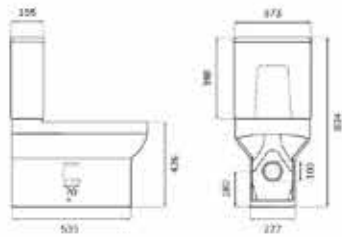

BASE
RIMLESS Fully Shrouded WC
WC, cistern & fittings, 4.5/3L push button
Soft close quick release seat
W373 x H834 x D650mm