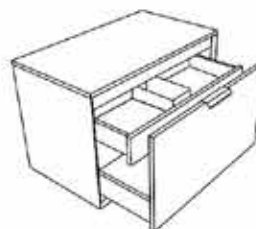

Concealed Drawer