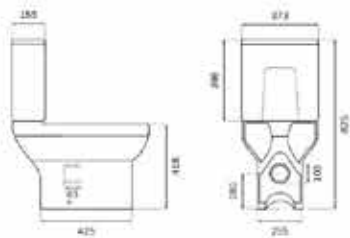

BASE
RIMLESS Open Back Close Coupled WC
WC, cistern & fittings, 4.5/3L push button
Soft close quick release seat
W373 x H825 x D662mm