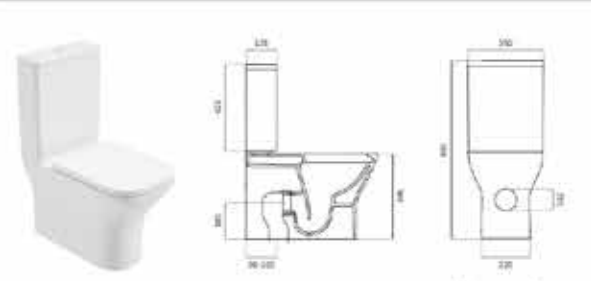

SOPHIA
RIMLESS Fully Shrouded
Close Coupled WC
WC, cistern & fittings, 4.5/3L push button
W350 x H830 x D610mm