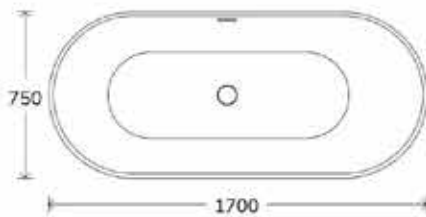

Includes waste and overflow.

The ABYSS freestanding bath offers a sleek, contemporary design that enhances any modern bathroom. Its curved, minimalist lines create an elegant focal point, while its spacious form invites comfort and relaxation. Perfect for pairing with either wall-mounted or floorstanding taps, the ABYSS transforms your bathroom into a luxurious sanctuary. This bath combines refined style with practicality. Additionally, the bath's exterior can be customised with colour to match your unique aesthetic, adding a personal touch to your space.