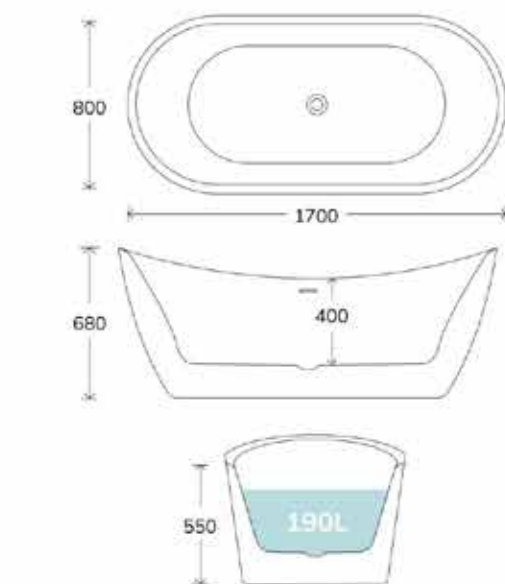

LYRA

Includes waste and overflow.

The LYRA freestanding bath is a beautifully sculpted double-ended slipper bath that exudes elegance and sophistication. Its gracefully raised ends and swooping central dip create a striking silhouette, blending classic charm with contemporary design. The LYRA freestanding bath is the perfect centerpiece for a luxurious bathroom, offering a balance of comfort and style. Choose from a range of colour options for the bath's exterior to create a look that perfectly complements your space.

White Freestanding Bath		Custom Colour Freestanding Bath	
UBA00051	£1875	UBA00065	£2750