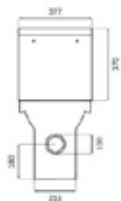

EDEN
**RIMLESS Open Back
Close Coupled WC**
WC, cistern & fittings, 4.5/3L push button
Soft close quick release seat
W377 x H780 x D615mm