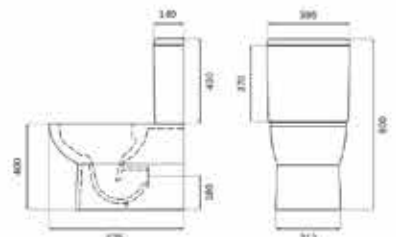

BASE
Comfort Height
RIMLESS Back to Wall WC
 Soft close quick release seat
 W365 x H445 x D515mm

VIA
Open Back Close Coupled WC
 WC, cistern & fittings, 4/2.6L push button
 Soft close quick release seat
 W395 x H800 x D620mm