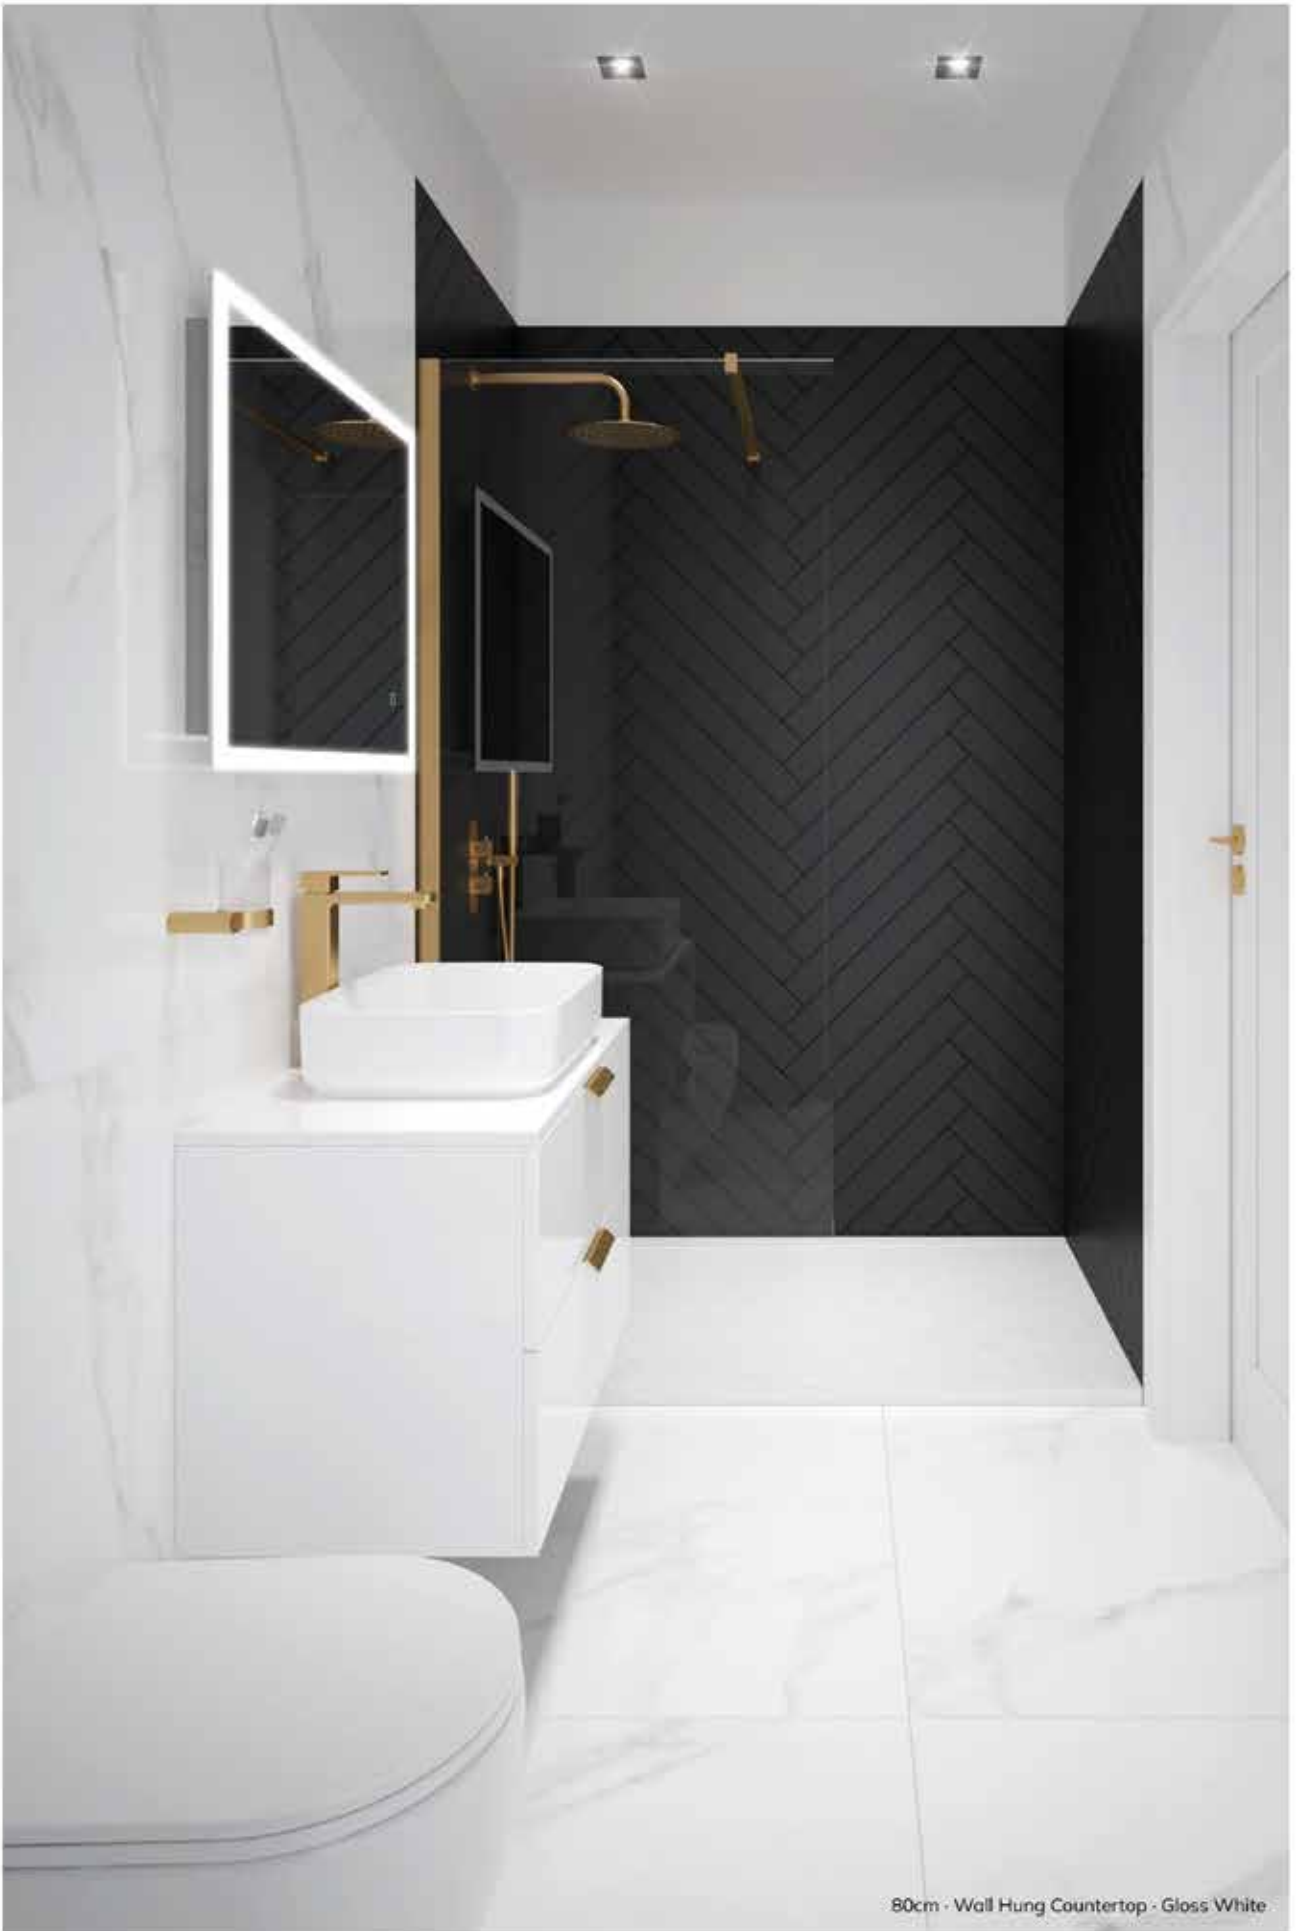

2 soft close doors
W600 x D450mm

£675

NOTE: Price for Countertop Unit does not include Countertop Basin

80cm - Wall Hung Countertop - Gloss White

STOCKHOLM \ 80cm

Wall Hung \ Two Drawer

						
			Brushed Chrome Handle	Matt Black Handle	Brushed Gold Handle	Brushed Nickel Handle
 <p>Ceramic basin 2 soft close drawers W800 x D450mm £850</p>	Gloss White		CWST80WH	BWST80WH	GWST80WH	UF1610
	Matt Black		UF0815	UF0816	UF0817	UF1611
	Cashmere Pink Matt		UF0818	UF0819	UF0820	UF1612
	Morning Sky Blue Matt		UF0821	UF0822	UF0823	UF1613
	Ocean Blue Matt		CWST80OB	BWST80OB	GWST80OB	UF1614
	Khaki Matt		CWST80KH	BWST80KH	GWST80KH	UF1615
	Arctic Grey Matt		CWST80AG	BWST80AG	GWST80AG	UF1616
	Midnight Grey Matt		CWST80MN	BWST80MN	GWST80MN	UF1617