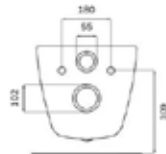

AVANTI
RIMLESS Wall Hung WC
Soft close seat
W365 x H400 x D530

Note: *this technical drawing applies to all colours of wall hung wcs in the Avanti range