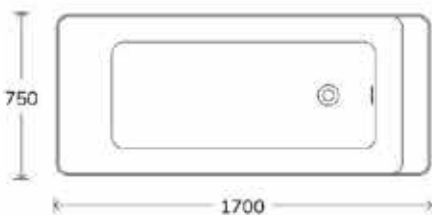

White Bath		White Bath with Air Jet System		Custom Colour Freestanding Bath		Custom Colour Freestanding Bath & Air Jet System	
UBA00150	£1495	UBA00175	£2495	UBA00152	£2370	UBA00176	£3370

Includes waste and overflow