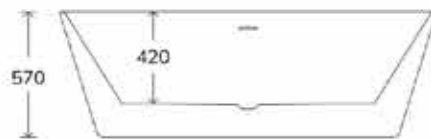

White Bath		White Bath with Air Jet System		Custom Colour Freestanding Bath		Custom Colour Freestanding Bath & Air Jet System	
UBA00053	£1775	UBA00183	£2775	UBA00066	£2650	UBA00184	£3650

Includes waste and overflow