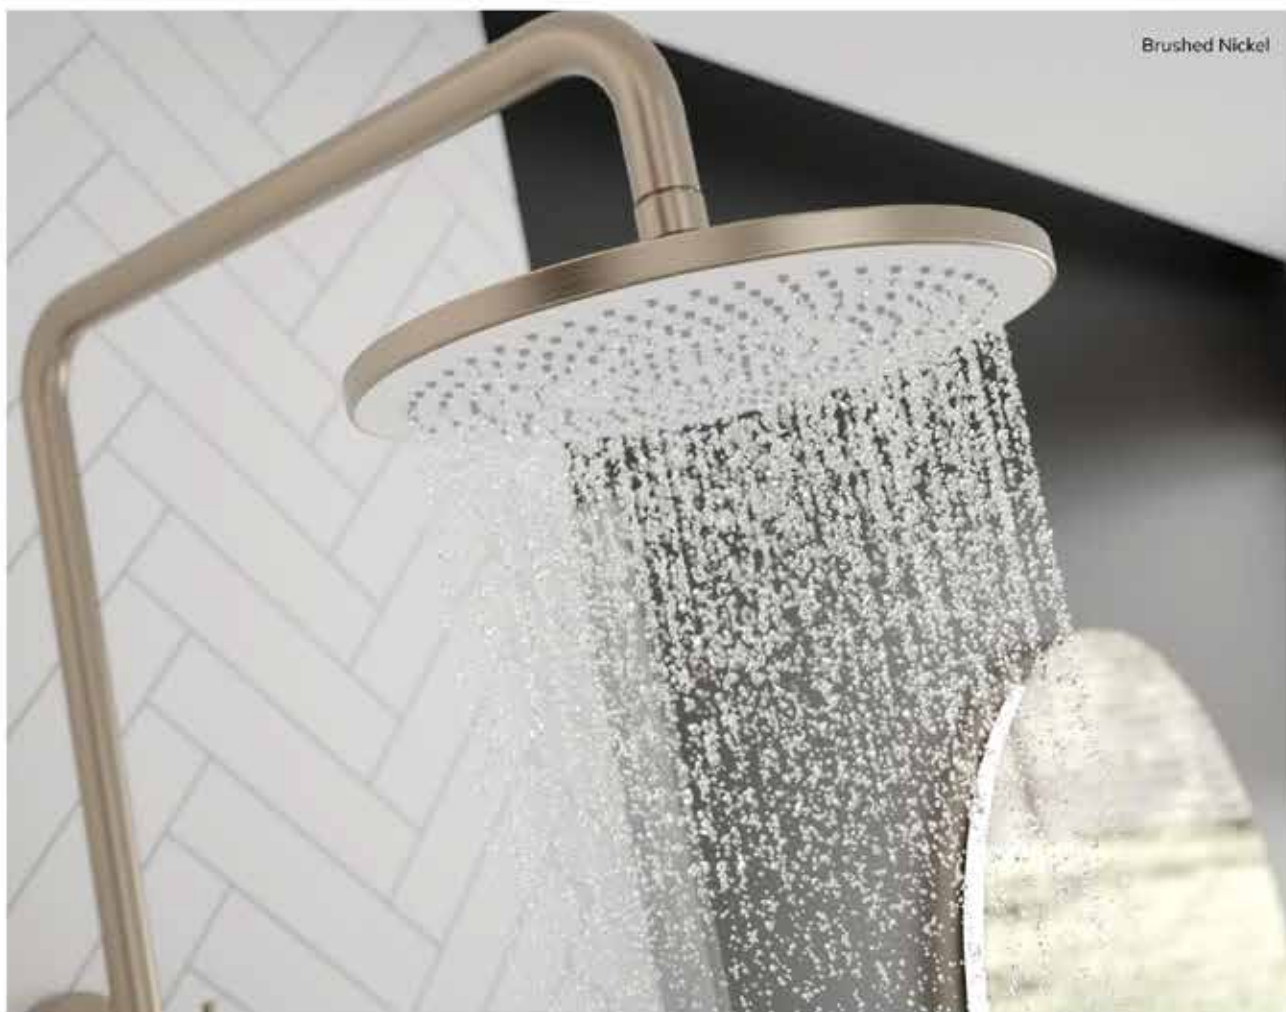

Matt Black

Brushed Gold

Brushed Nickel

When fitted with supplied flow restrictor

- Two Function Thermostatic Shower Valve
- Cool Touch Technology
- Built In Diverter
- Fast Fix Brackets Included

- 3 Function Handset
- 250mm Shower Head
- 1.5m Anti-twist Stainless Steel Hose
- Min. Pressure: 0.5 bar