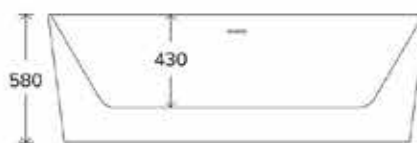

SAMOA

Available in
CUSTOM COLOURS

Suitable for
AIR JET SYSTEM

The SAMOA features a unique ledge along the long end, offering unparalleled functionality. This versatile ledge serves a dual purpose, allowing for the easy mounting of taps directly onto the bath and providing a convenient shelf for placing toiletries, candles, and other items to enhance your bathing experience. Experience luxury and convenience like never before with the innovative SAMOA freestanding bath. SAMOA is compatible with Air Jet System and the bath's exterior can be customised with your choice of colour, allowing you to personalise it to match your unique style.