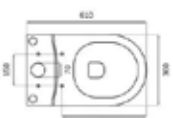

EDEN
**RIMLESS Fully Shrouded
Close Coupled WC**
WC, cistern & fittings, 4.5/3L push button
Soft close quick release seat
W380 x H795 x D610mm