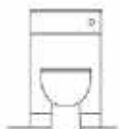

50cm
WC Unit