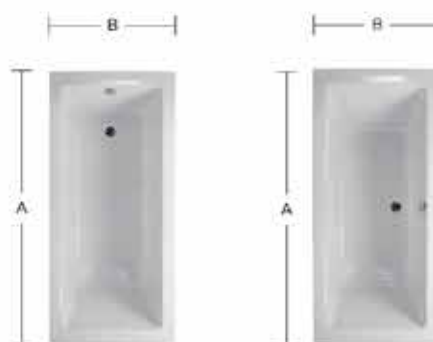

PACIFIC Single or Double Ended Bath

A: Length	B: Width	Internal Depth	Capacity	Single Ended	Double Ended	Price
1600	700	420	163L	UBA00041	UBA00033	£545
1700	700	450	200L	UBA00042	UBA00034	£560
1700	750	450	212L	UBA00043	UBA00035	£580
1800	800	490	279L	UBA00044	UBA00036	£610
1800	900	490	281L	—	UBA00037	£725
1900	800	490	290L	—	UBA00038	£725
1900	900	490	353L	—	UBA00039	£775
2000	900	490	384L	—	UBA00040	£825