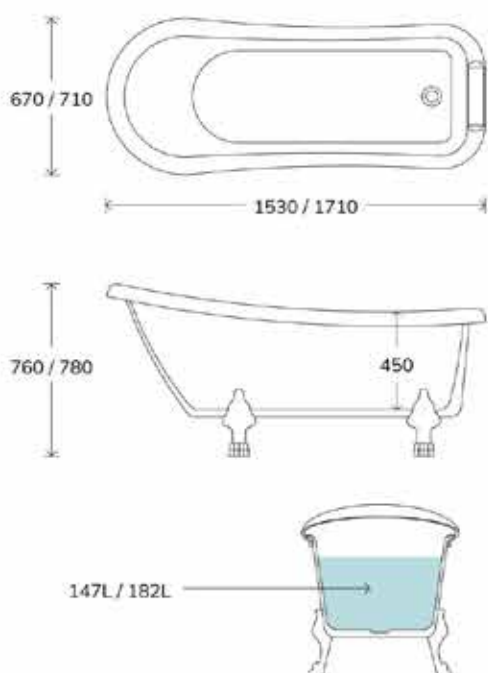

White Freestanding Bath		Custom Colour Freestanding Bath	
UBA00055	£1775	UBA00067	£2650

VICEROY

MAROVO \ VICEROY

The VICEROY freestanding bath exudes classic charm with its traditional roll-top design and slipper shape. Its elegant lines and gently sloping sides provide the perfect balance of comfort and sophistication. Supported by traditional chrome metal claw feet, the VICEROY creates a timeless focal point in any bathroom. Whether you're looking to relax in style or add a touch of heritage to your space, this bath delivers both luxury and functionality. This vintage-inspired design brings an air of nostalgia and refinement, making it an ideal choice for a stylish, inviting bathroom.