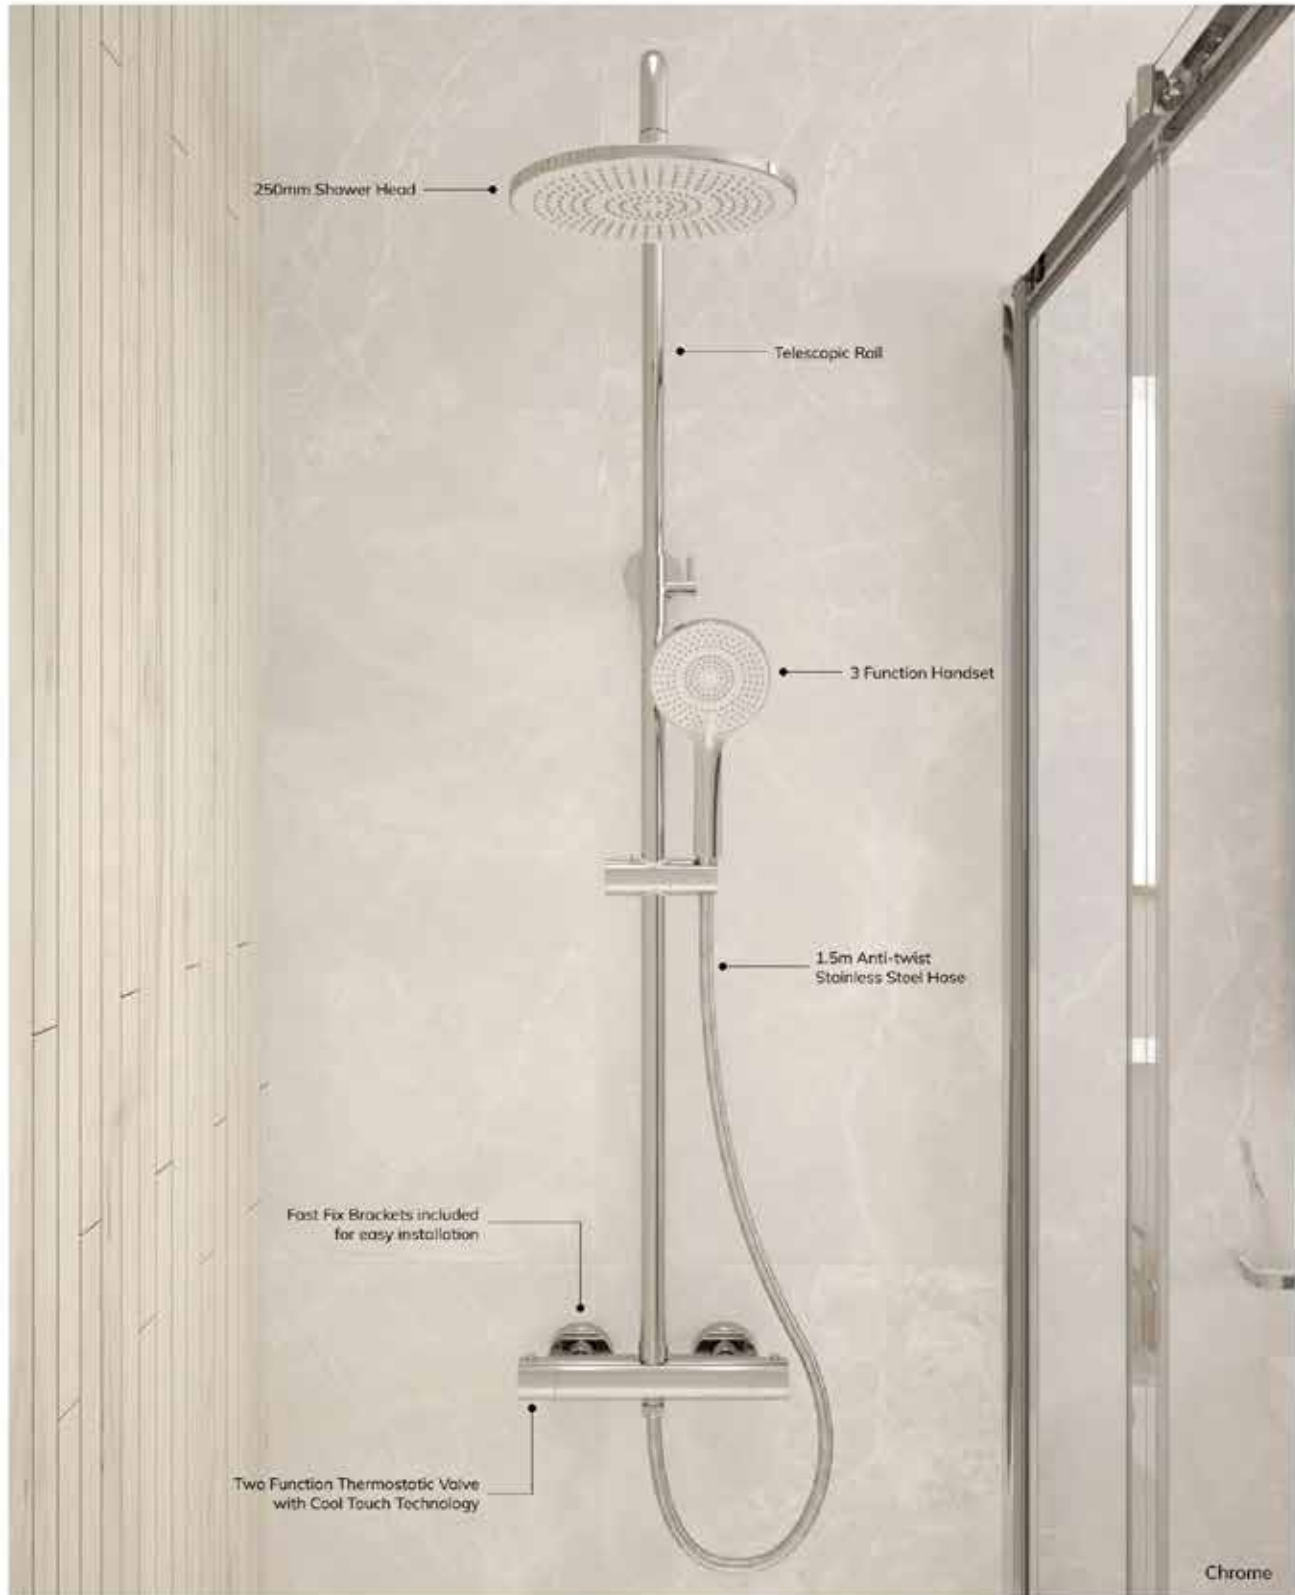

+

Round Handset Kit

+

250mm Shower Head

+

345mm Wall Mounted Arm

OR

200mm Ceiling Mounted Arm

Matt Black

Brushed Gold

Brushed Nickel

When fitted with supplied flow restrictor

- Two Function Thermostatic Shower Valve
- Cool Touch Technology
- Built In Diverter
- Fast Fix Brackets Included

- 3 Function Handset
- 250mm Shower Head
- 1.5m Anti-twist Stainless Steel Hose
- Min. Pressure: 0.5 bar