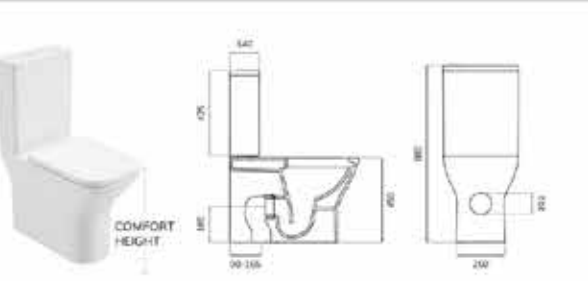

SOPHIA
Comfort Height
RIMLESS Fully Shrouded Close Coupled WC
Wc cistern & fittings, 4.5/3L push button
W350 x H885 x D635mm