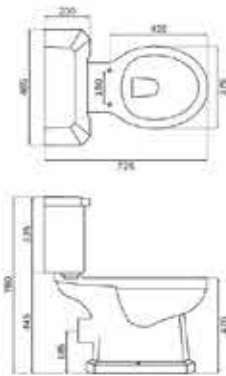

WESTBURY
Close Coupled WC

Wc, cistern & fittings, ceramic lever
W485 x H780 x D725

WESTBURY
Low Level WC

Wc, cistern & fittings, chrome flushpipe kit, ceramic lever
W493 x H1205 x D745mm

WESTBURY
Back to Wall WC

W385 x H410 x D520mm

WESTBURY
High Level WC

Wc, cistern & fittings
Chrome flushpipe kit, ceramic lever on chain
W493 x H2455-2495 x D655mm