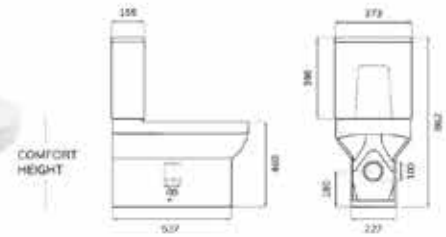

BASE
Comfort Height
RIMLESS Fully Shrouded WC
WC, cistern & fittings, 4.5/3L push button
Soft close quick release seat
W373 x H862 x D649mm