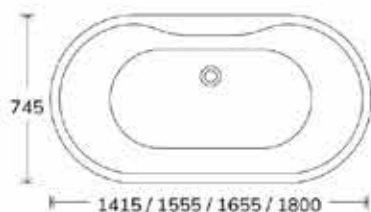

Includes waste and overflow

ANDREA

Available in
CUSTOM COLOURS

Suitable for
AIR JET SYSTEM

The ANDREA freestanding bath is a beautifully curved design that exudes elegance and comfort. Available in four sizes and compatible with Air Jet System, it offers versatility and a luxurious bathing experience. Additionally, the bath's exterior can be customised with your choice of colour, allowing you to personalise it to match your unique style. Its smooth contours and timeless aesthetic make the ANDREA a perfect choice for refined style and relaxation.