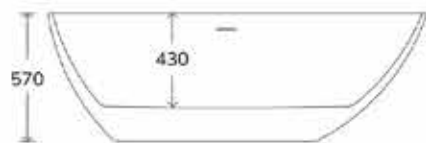

Includes waste and overflow.

The ABYSS freestanding bath offers a sleek, contemporary design that enhances any modern bathroom. Its curved, minimalist lines create an elegant focal point, while its spacious form invites comfort and relaxation. Perfect for pairing with either wall-mounted or floorstanding taps, the ABYSS transforms your bathroom into a luxurious sanctuary. This bath combines refined style with practicality. Additionally, the bath's exterior can be customised with colour to match your unique aesthetic, adding a personal touch to your space.