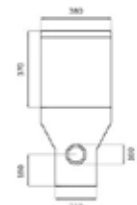

EDEN
**RIMLESS Fully Shrouded
Close Coupled WC**
WC, cistern & fittings, 4.5/3L push button
Soft close quick release seat
W380 x H795 x D610mm