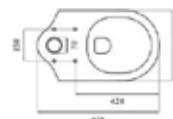

EDEN
**RIMLESS Open Back
Close Coupled WC**
WC, cistern & fittings, 4.5/3L push button
Soft close quick release seat
W377 x H780 x D615mm