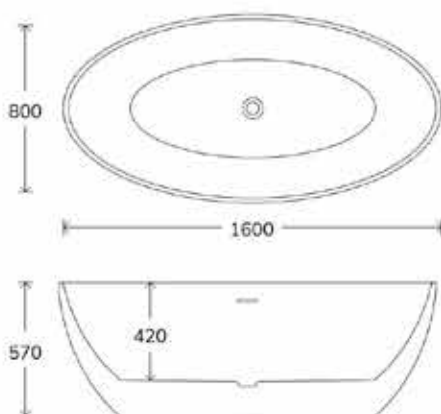

MAROVO

Includes waste and overflow

The MAROVO freestanding bath exudes elegance with its smooth, flowing form and minimalist design, making it a versatile choice for both contemporary and classic bathrooms. Its gently sloping edges create a sense of serenity, offering a luxurious bathing experience that invites you to relax and unwind in comfort. The MAROVO's understated style effortlessly enhances the sophistication of any space, transforming your bathroom into a calming retreat. Additionally, its exterior can be customised with your choice of colour, allowing you to add a personal touch and tailor it to your unique aesthetic.

White Freestanding Bath		Custom Colour Freestanding Bath	
UBA00055	£1775	UBA00067	£2650