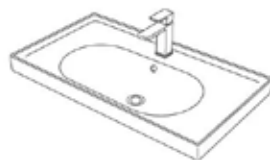

Ceramic or Resin