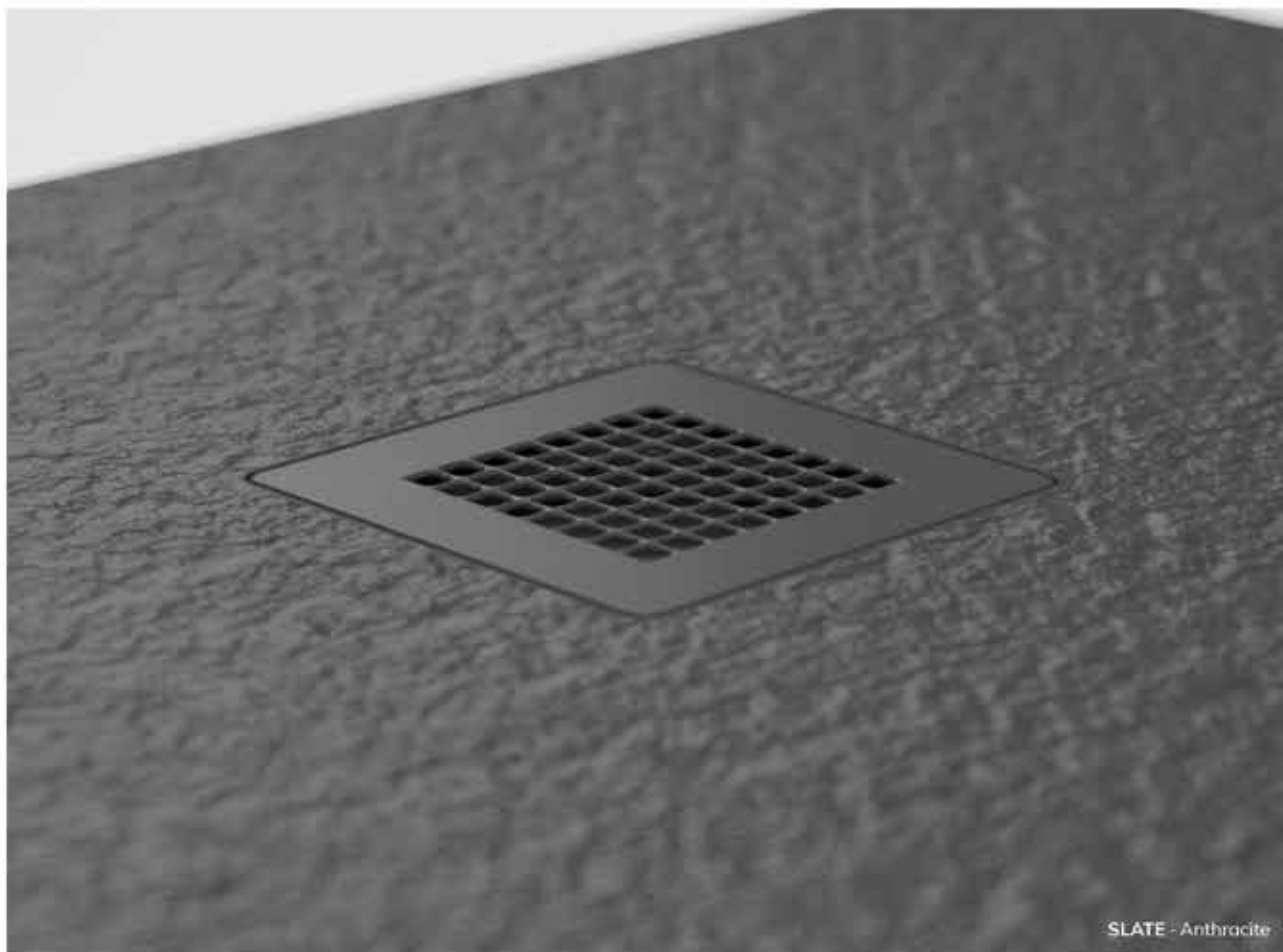

SLATE Shower Trays

All our SLATE shower trays are made based on the latest material technologies, a combination of resins, gel coat and mineral stone. They are very strong against impact, comparable in this respect to natural stone. It is a product of solid core, strong and stiff, thereby preventing breakage.

- Resin Bonded
- Slip Resistant
- 30mm High