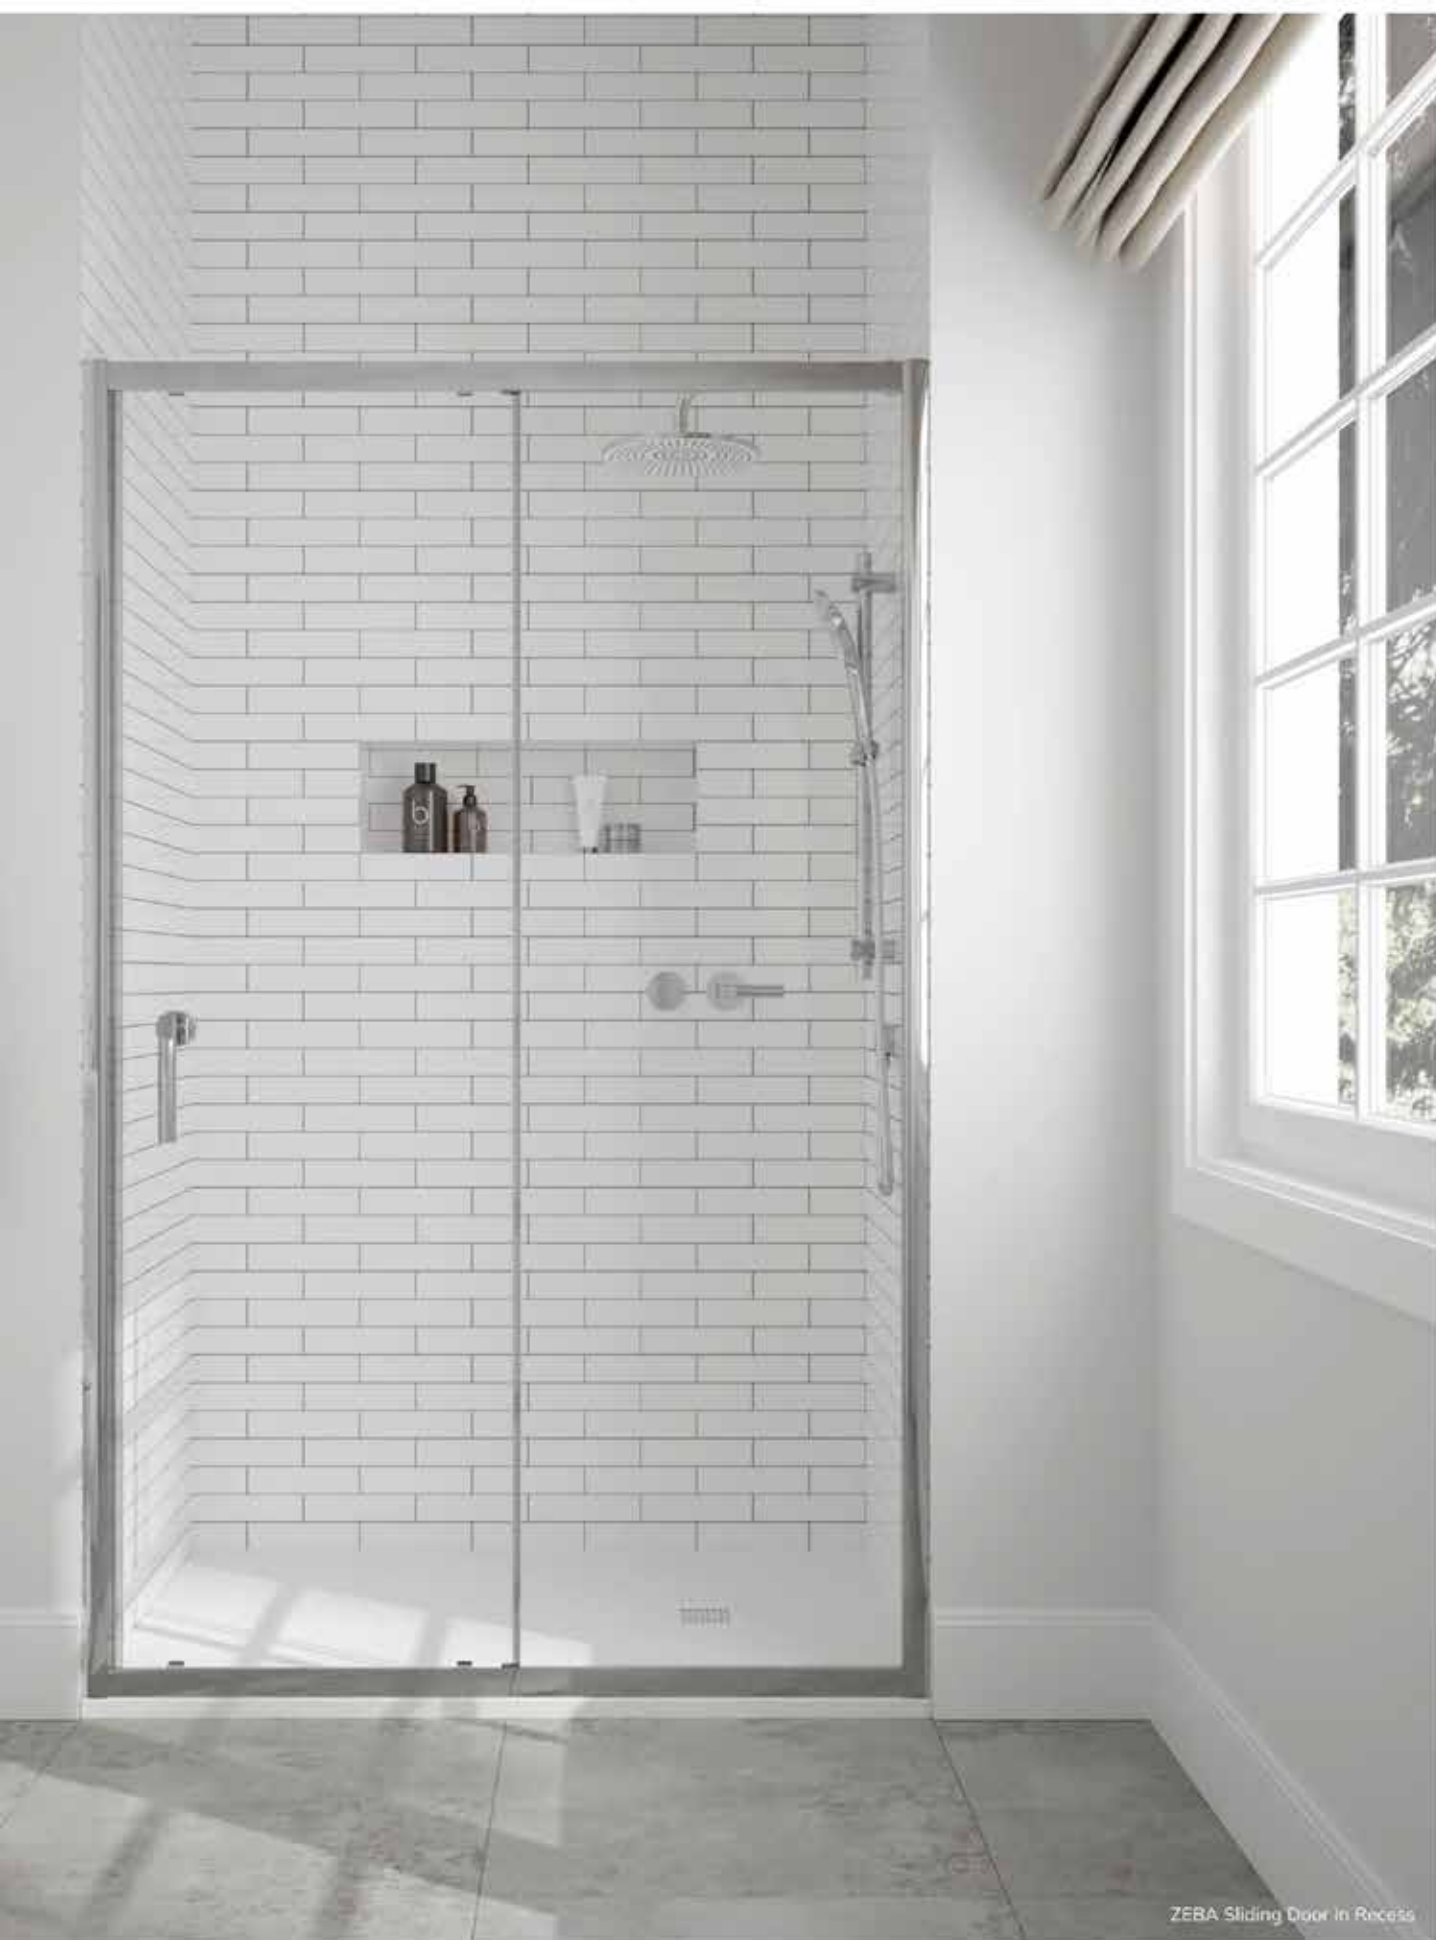

Offering versatile door options, including sliding, bifold, pivot, and quadrant, ZEBA adapts seamlessly to any bathroom layout.

With an extended height of 1950mm, ZEBA shower enclosures create a sense of spaciousness and comfort. Experience the new standard in shower enclosure excellence with ZEBA.

Sliding

Bifold

Pivot

Single Door
Quadrant

Single Door
Offset Quadrant

ZEBA Shower Door Features

ZEBA

Shower Doors