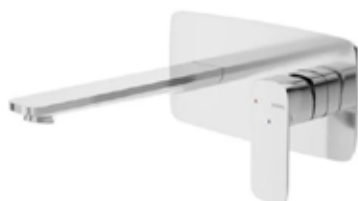

Wall Mounted Basin Mixer

Min. Pressure: 1 bar

	Chrome	UBR0230	£185
	Matt Black	UBR0231	£235
	Brushed Gold	UBR0232	£235
	Brushed Nickel	UBR0233	£235

Spout projection 200mm.
Supplied with Easy Fit box.
Basin waste not included.