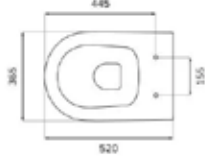

SONAS

WCs Technical Specification

AVANTI
RIMLESS Back to Wall WC
Soft close seat
W365 x H400 x D520

Note: *this technical drawing applies to all colours of back to wall wcs in the Avanti range