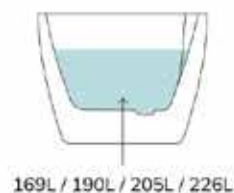

Includes waste and overflow

ANDREA

Available in
CUSTOM COLOURS

Suitable for
AIR JET SYSTEM

The ANDREA freestanding bath is a beautifully curved design that exudes elegance and comfort. Available in four sizes and compatible with Air Jet System, it offers versatility and a luxurious bathing experience. Additionally, the bath's exterior can be customised with your choice of colour, allowing you to personalise it to match your unique style. Its smooth contours and timeless aesthetic make the ANDREA a perfect choice for refined style and relaxation.