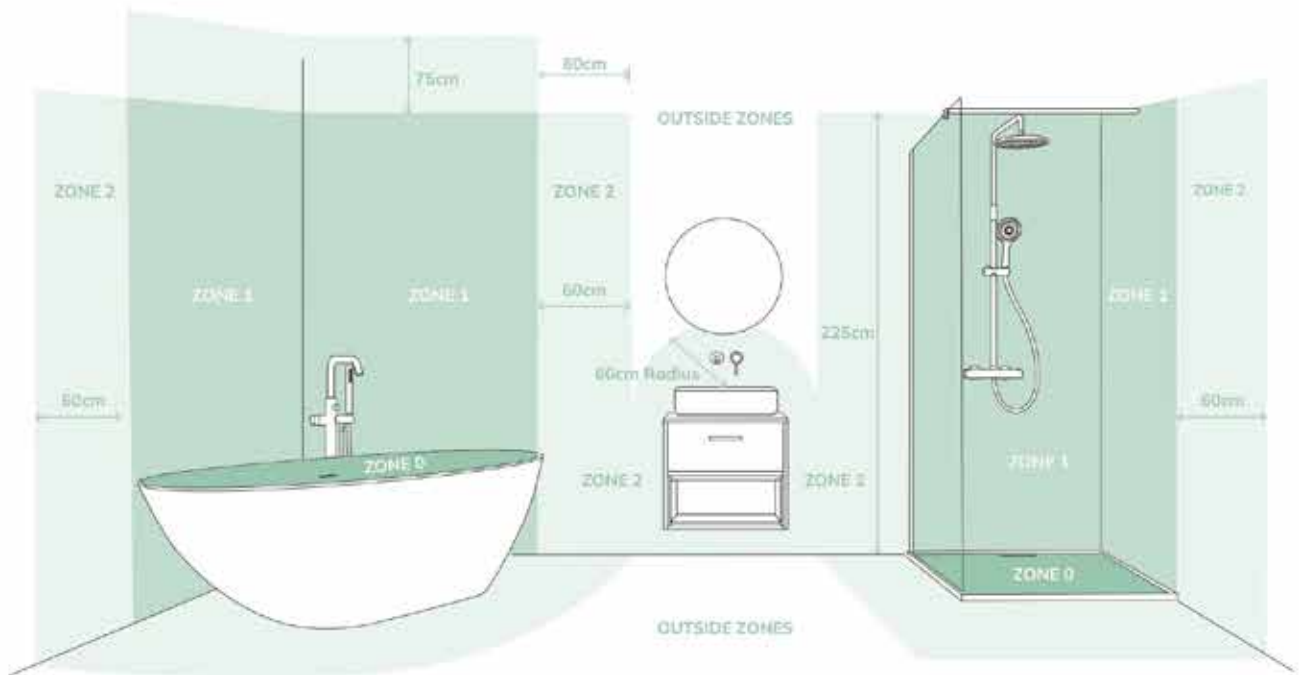

Bathroom Zones

Bathroom electrical zones are defined areas in a bathroom that determine the type of electrical devices and their installation requirements to ensure safety. These zones are classified based on proximity to water sources

ZONE 0

Represents the areas inside the bath or shower tray.

ZONE 2

Represents the area 60cm outside of Zone 1.

ZONE 1

Represents the area above the bath or shower tray up to 2.25m.

OUTSIDE ZONES (Zone 3)

Outside zones represent areas which fall outside of Zone 0, 1 and 2, generally referred to as zone 3.