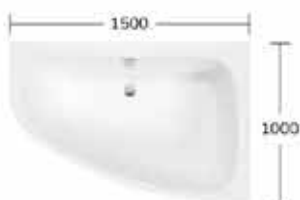

MAYA Offset Corner Bath

- Includes Bath Panel
- Available in Left or Right Hand (*Right Hand shown*)
- Internal Depth: 450mm
- Capacity: 240L

MAYA Offset Corner Bath		£775
Left Hand	Right Hand	
SANMLHWH	SANMRHWH