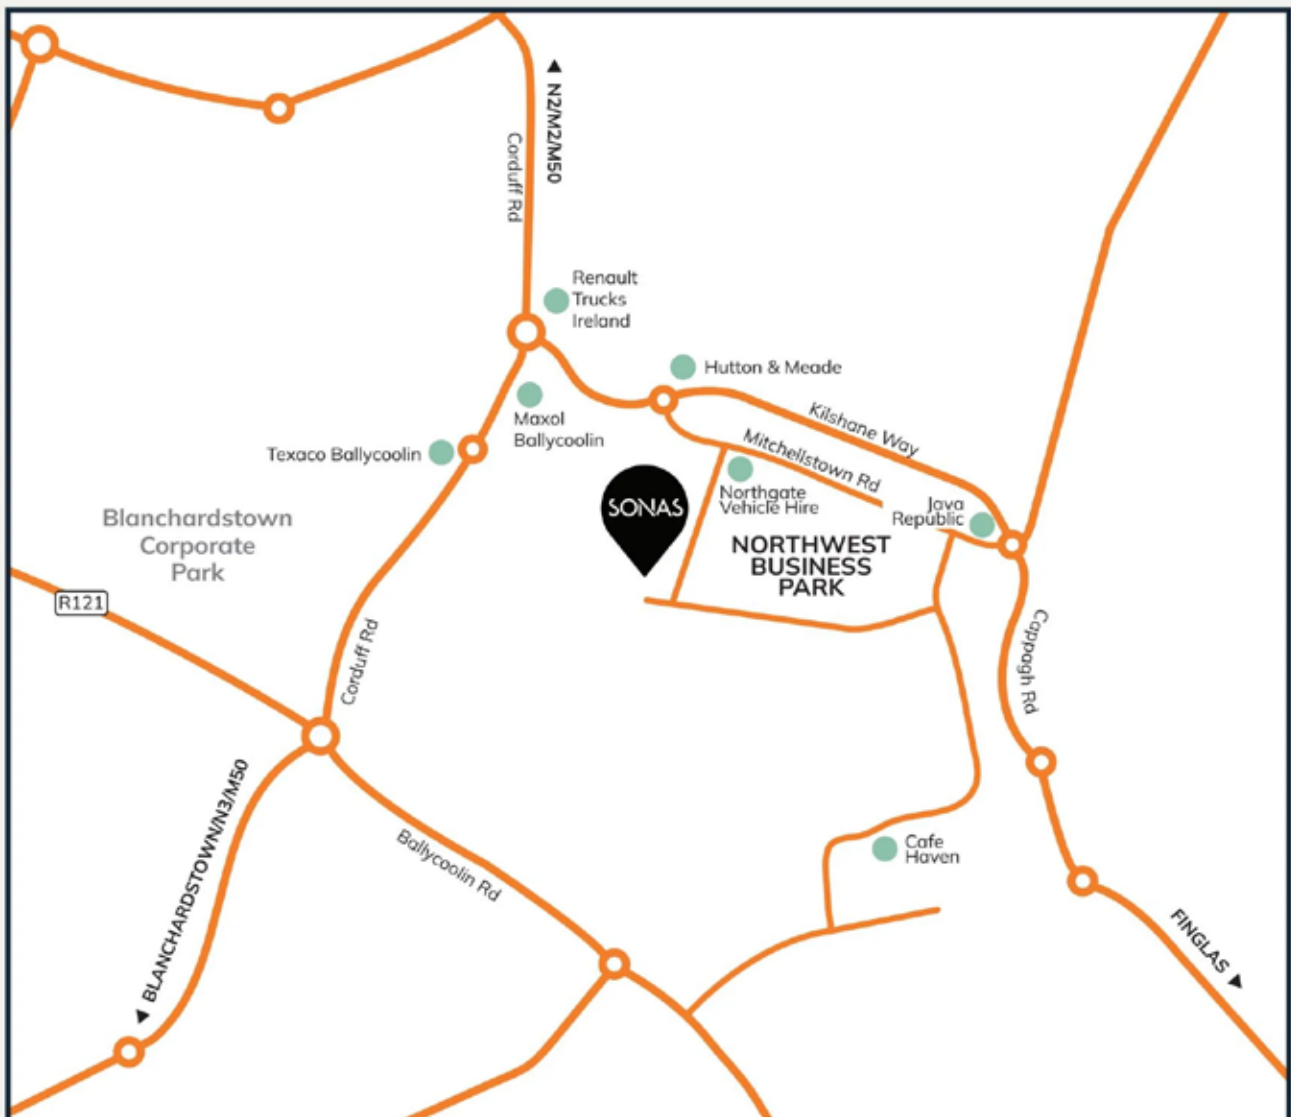

Don't forget to add the hashtag **#mySONAS**

SONAS
BATHROOMS REIMAGINED

Follow US: @sonasbathrooms

Scan For
Directions

VISIT OUR SHOWROOM

103 Northwest Business Park · Ballycoolin · Dublin 15 · D15 R883

103 Northwest Business Park
Ballycoolin
Dublin 15
D15 R883