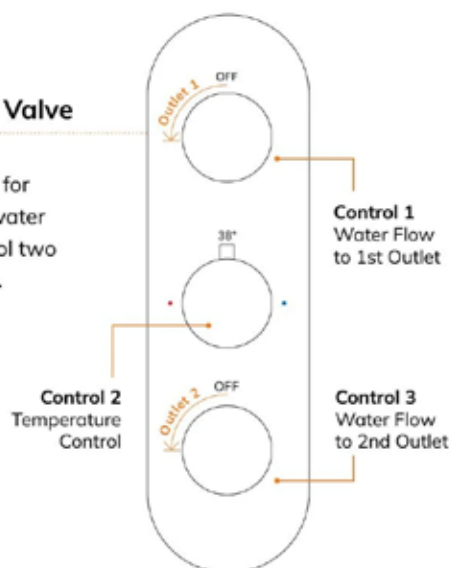

Triple Control Shower Valves have three controls. One control for adjusting the water temperature, while the other two controls manage the flow of water to multiple outlets. This type of valve allows you to run two outlets at the same time.

Triple Control - 2 Outlet Shower Valve

This valve has three controls. One control for water temperature and two controls for water flow. It allows you to independently control two different shower outlets at the same time.