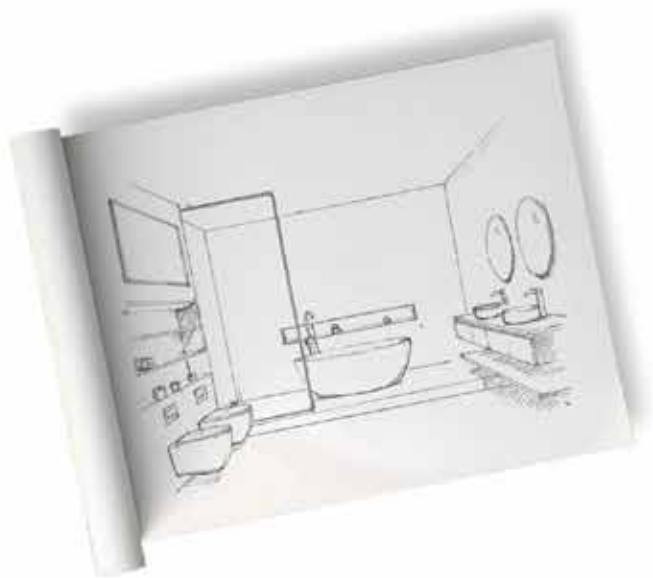

3 Design and Layout

Design and layout are significant aspects of any bathroom renovation project. Consider the size and shape of your bathroom and explore various layout options to optimise the available space. Think about the practicality of fixtures, placement of storage, and the flow of movement within the room.

Choose a design that reflects your personal style while maintaining functionality. Remember, simplicity is key. Focus on timeless design elements and durable materials that will withstand the test of time and won't require frequent updates. Pay attention to lighting, colour schemes, and fixtures, as these details can greatly enhance your overall bathroom experience.

4 Budget

Setting a realistic budget is crucial when planning your bathroom renovation. Determine how much you can comfortably spend and allocate funds for each aspect of the project – including materials, labour, and unforeseen expenses. Prioritise your must haves and be prepared to make compromises if necessary. Remember to factor in additional costs, such as permits and professional fees. By creating a budget and sticking to it, you'll have a better understanding of what's financially feasible and avoid any unwelcome surprises as the renovation progresses.

5 Installation

When it comes to installation, it's essential to select reputable professionals who specialise in bathroom renovations. Seek recommendations from friends, family, and online review platforms to find qualified contractors and plumbers. Obtain multiple quotes and compare their expertise, prices, and time lines. Once you've chosen your team, establish clear communication channels and discuss the project's details to ensure everyone is on the same page. Regularly check in on progress, ask questions, and address any concerns promptly. Working with professionals will minimise stress and ensure a smooth process from start to finish.