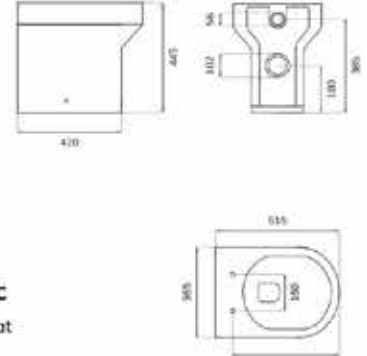

BASE
Comfort Height
RIMLESS Back to Wall WC
Soft close quick release seat
W365 x H445 x D515mm