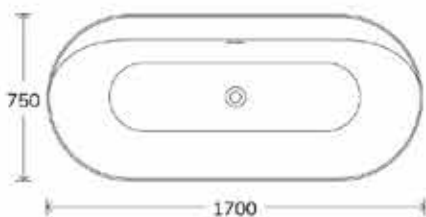

Length	White Bath		White Bath with Air Jet System		Custom Colour Freestanding Bath		Custom Colour Freestanding Bath & Air Jet System	
1500	UBA00153	£1450	—	—	UBA00156	£2325	—	—
1600	UBA00154	£1475	UBA00169	£2475	UBA00157	£2350	UBA00170	£3350
1700	UBA00149	£1495	UBA00171	£2495	UBA00151	£2375	UBA00172	£3370
1800	UBA00155	£1595	UBA00173	£2595	UBA00158	£2475	UBA00174	£3475

Includes waste and overflow