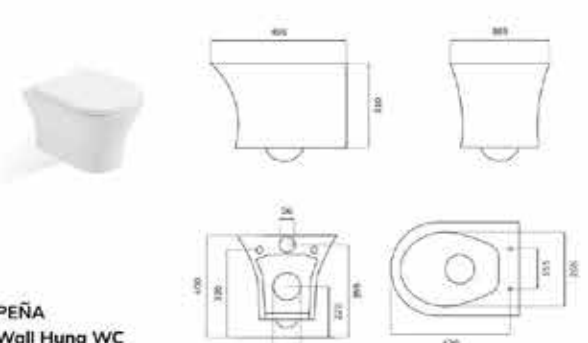

PEÑA
Wall Hung WC
Soft close quick release seat.
W365 x H310 x D495mm