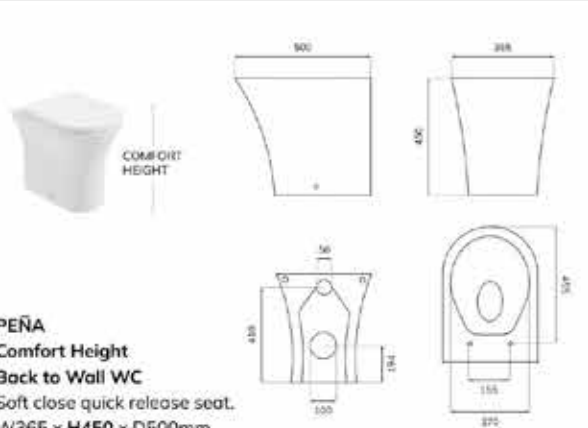

PEÑA
Comfort Height
Back to Wall WC
Soft close quick release seat.
W365 x H450 x D500mm