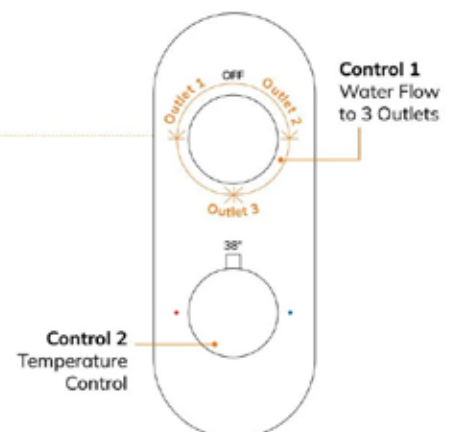

Dual Control - 3 Outlet Shower Valve

These valves come with an inbuilt 3 way diverter that allows you to switch water flow between three different outlets.