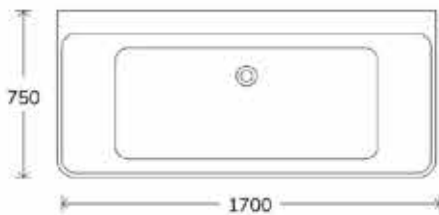

White Bath		White Bath with Air Jet System		Custom Colour Freestanding Bath		Custom Colour Freestanding Bath & Air Jet System	
UBA00053	£1775	UBA00183	£2775	UBA00066	£2650	UBA00184	£3650

Includes waste and overflow