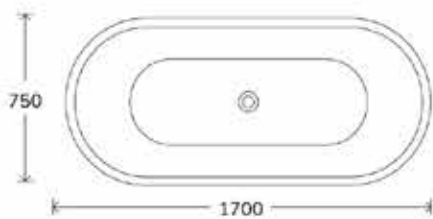

HOWE

Includes waste and overflow.

The HOWE freestanding bath features a striking silhouette with soft, rounded ends that slope gently upwards and outwards, creating a dynamic yet elegant shape. This modern design seamlessly blends form and function, offering a spacious and inviting space for relaxation. The subtle flare at the top enhances its visual appeal, making it a standout piece in any contemporary bathroom. Perfect for pairing with either wall-mounted or floorstanding taps, the HOWE bath brings both comfort and style to your space. Its exterior can also be customised with your choice of colour, allowing you to reflect your personal taste.

White Freestanding Bath		Custom Colour Freestanding Bath	
UBA00052	£1575	UBA00063	£2450