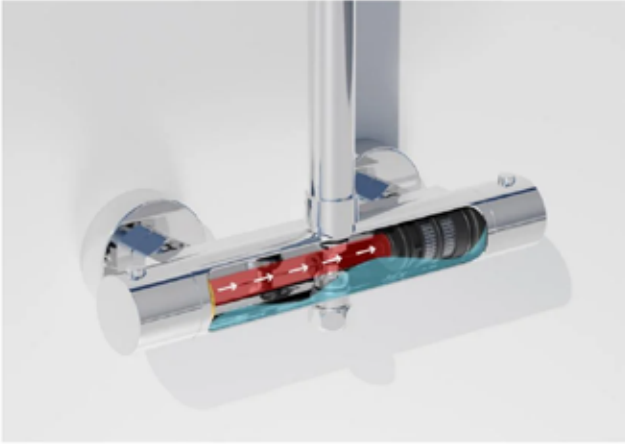

Shower Features

With its innovative Cool Touch technology the body of the valve will always remain safe to touch ensuring a comfortable showering experience for the entire family.

The built in thermostatic cartridge offers an exceptional temperature stability preventing scalding and burning incidents.