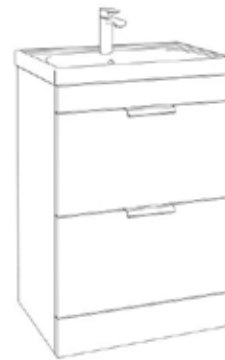

Wall Hung

An excellent choice for modern bathrooms, wall hung units offer elegant design while also maximising floor space, which can be especially useful in compact bathrooms. With flexibility in installation, you can set the vanity unit at a height that suits you and your family's comfort, ensuring a personalised and ergonomic experience.