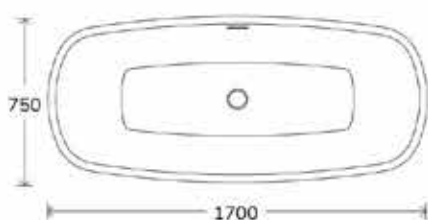

Includes waste and overflow.

The REEF freestanding bath features an eye-catching, sculptural design with a gracefully curved form that invites both relaxation and admiration. Its fluid lines subtly flare outward at the center, adding a contemporary touch of elegance. This stunning shape is complemented by a slight lip at the top, providing an organic yet modern look. Designed for comfort and style, the REEF freestanding bath makes a bold statement in any contemporary bathroom. Additionally, the bath's exterior can be customised with your choice of colour, allowing you to create a place that reflects your unique style.

White Freestanding Bath		Custom Colour Freestanding Bath	
UBA00056	£1795	UBA00061	£2670