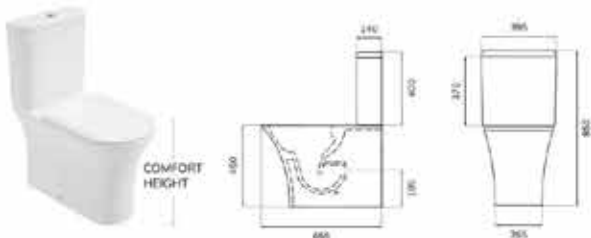

PEÑA
Comfort Height
Fully Shrouded Close Coupled WC
WC cistern & fittings, 4/2.6L push button Soft close quick release seat.
W395 x H850 x D655mm