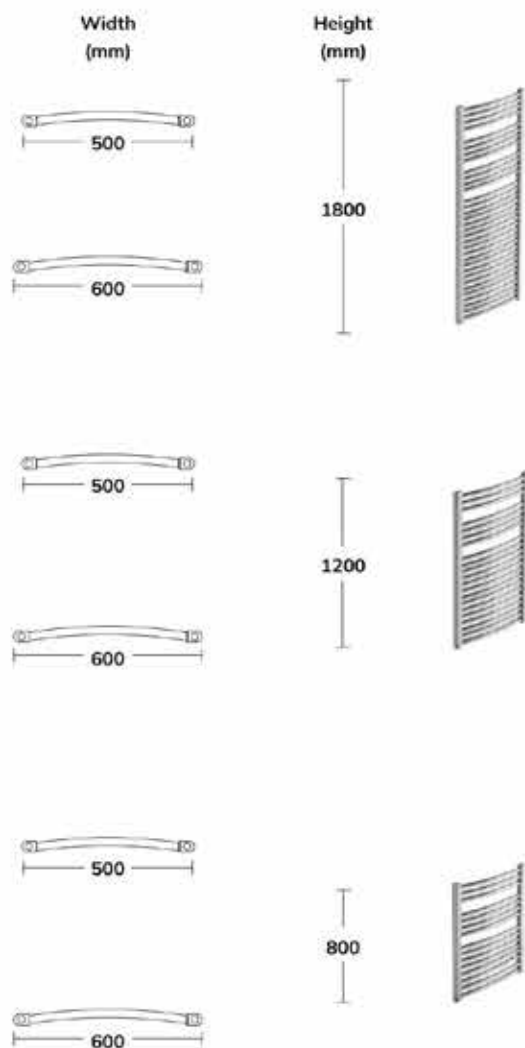

DOUBLE PANEL

AMURA 600 Double **£425**

Elliptical tube **horizontal** double panel
W600 x H600mm

● Anthracite ADPH60AT

● Matt Black ADPH60BK

CURVED

Anthracite 500 x 1200mm

Chrome 600 x 1800mm