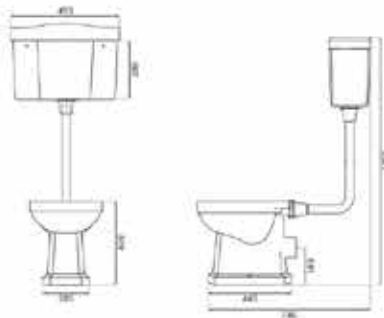

WESTBURY
Close Coupled WC

Wc, cistern & fittings, ceramic lever
W485 x H780 x D725

WESTBURY
Low Level WC

Wc, cistern & fittings, chrome flushpipe kit, ceramic lever
W493 x H1205 x D745mm