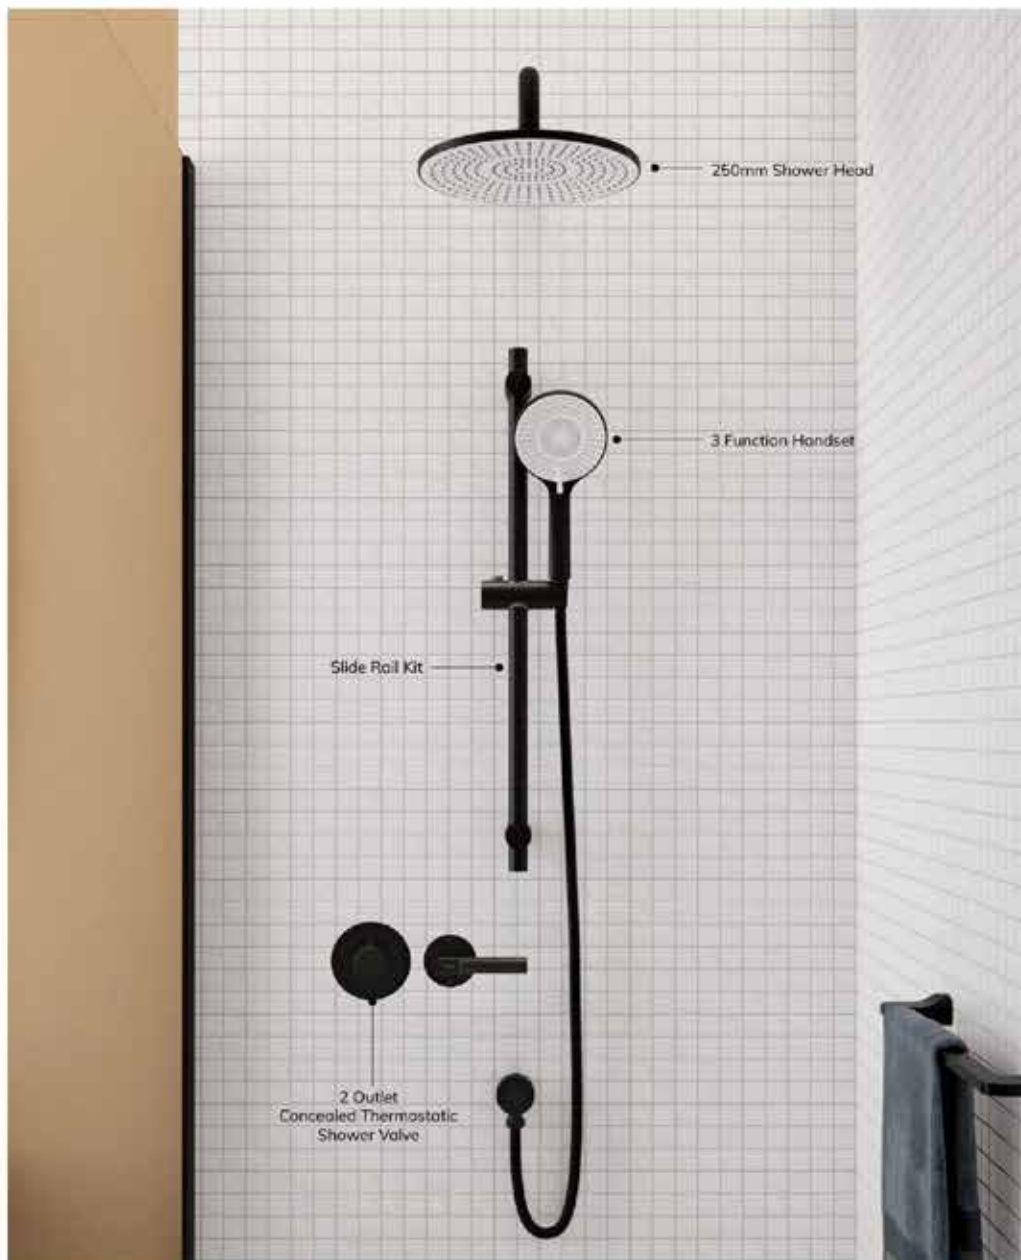

Chrome Matt Black Brushed Gold Brushed Nickel

2 Outlet
Concealed
Shower Valve

+

Slide Rail Kit
& Wall Elbow

+

250mm
Shower Head

+

345mm
Wall Mounted Arm