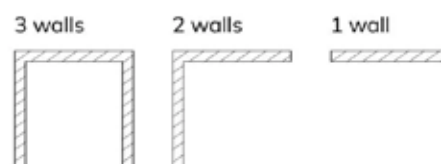

Your Space

Choose the right shower tray by planning ahead. Consider the footprint size you can allow for the tray, and which shape works best for your room.

We have options including square, rectangle and quadrant trays. Your tray may be installed in a recessed or flat to floor application. Choose from a host of styles including ultra low profile slate and unity trays, acrylic capped low profile and New KRISTAL Secure anti slip shower trays.