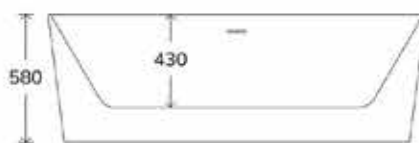

White Bath		White Bath with Air Jet System		Custom Colour Freestanding Bath		Custom Colour Freestanding Bath & Air Jet System	
UBA00159	£1495	UBA00167	£2495	UBA00160	£2375	UBA00168	£3375

Includes waste and overflow