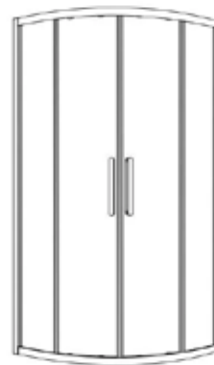

Two Door Quadrant