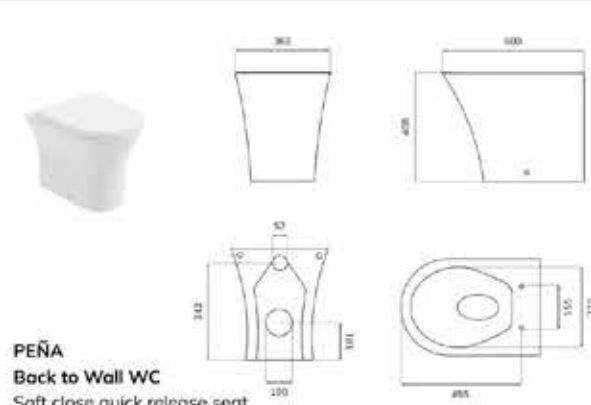

PEÑA
Back to Wall WC
Soft close quick release seat.
W365 x H400 x D500mm