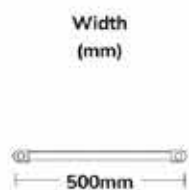

Finish/Colour	Code	Price
Chrome	UHT00001	£475
Matt Black	UHT00002	£475
Brushed Gold	UHT00003	£575
Brushed Nickel	UHT00004	£575