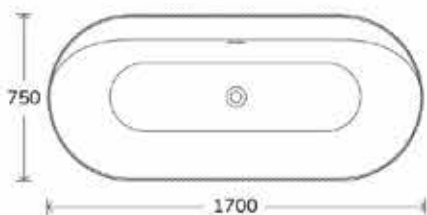

White Bath		White Bath with Air Jet System		Custom Colour Freestanding Bath		Custom Colour Freestanding Bath & Air Jet System	
UBA00159	£1495	UBA00167	£2495	UBA00160	£2375	UBA00168	£3375

Includes waste and overflow