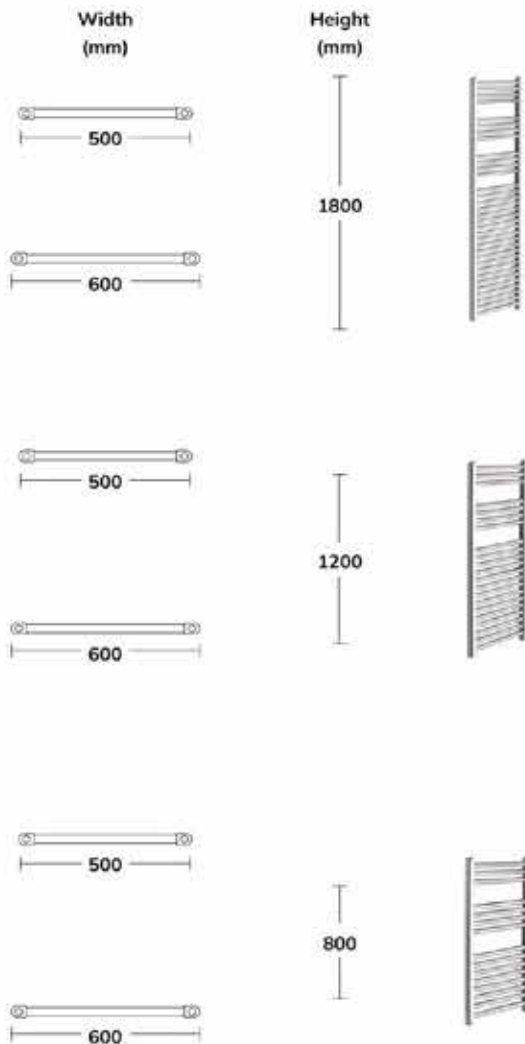

Finish/Colour	Code	Price
● Chrome	STW185SCP	£280
— —	—	—
— —	—	—
● Chrome	STW186SCP	£290
— —	—	—
— —	—	—
● Chrome	STW125SCP	£200
● Anthracite	STW125SAT	£190
● Matt Black	STW125SBLK	£190
● Chrome	STW126SCP	£225
● Anthracite	STW126SAT	£200
● Matt Black	STW126SBLK	£200
● Chrome	STW085SCP	£145
● Anthracite	STW085SAT	£140
● Matt Black	STW085SBLK	£140
● Chrome	STW086SCP	£165
● Anthracite	STW086SAT	£145
● Matt Black	STW086SBLK	£145