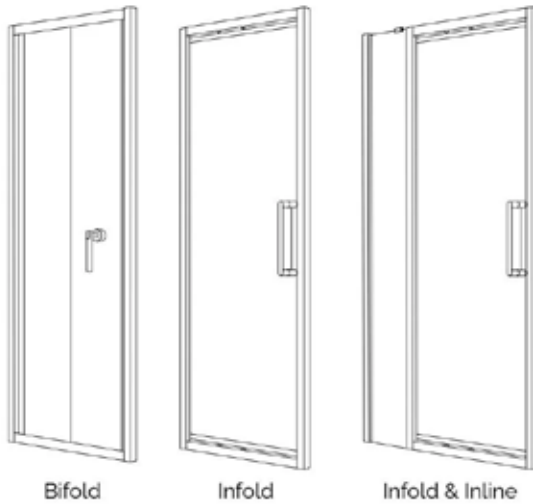

Shower Door Types

Sliding

Sliding door enclosures are space saving in design and are available in a comprehensive range of styles and sizes. These doors can be used in recessed showers, or add a side panel to create a complete shower enclosure.

Bifold

Infold

Infold & Inline

Bifold & Infold

Featuring an inward opening mechanism, bifold & infold doors are an excellent option for compact bathrooms. This innovative design serves as a perfect space saving solution, especially in smaller bathrooms where a outward opening door could potentially obstruct fixtures located outside the enclosure.

Quadrant

With a curved front profile, quadrant enclosures offer a generous showering experience, while allowing for additional floor space within the bathroom.