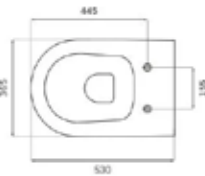

AVANTI
RIMLESS Wall Hung WC
Soft close seat
W365 x H400 x D530

Note: *this technical drawing applies to all colours of wall hung wcs in the Avanti range