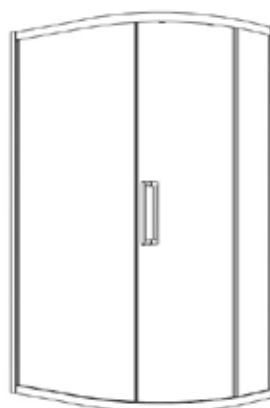

Offset Quadrant

Boasting the same benefits as a quadrant enclosure, the offset enclosures have one side of the tray longer than the other, thereby creating the offset configuration. This allows for more room when showering, while still fitting neatly into the bathroom layout.

Single Door