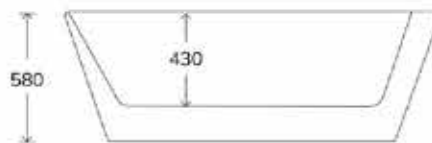

White Bath		White Bath with Air Jet System		Custom Colour Freestanding Bath		Custom Colour Freestanding Bath & Air Jet System	
UBA00150	£1495	UBA00175	£2495	UBA00152	£2370	UBA00176	£3370

Includes waste and overflow