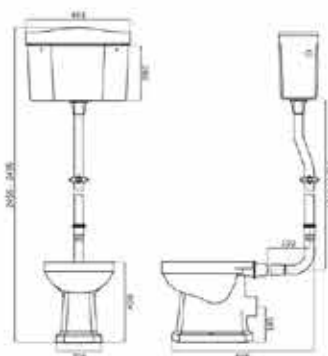

WESTBURY
High Level WC

Wc, cistern & fittings
Chrome flushpipe kit, ceramic lever on chain
W493 x H2455-2495 x D655mm