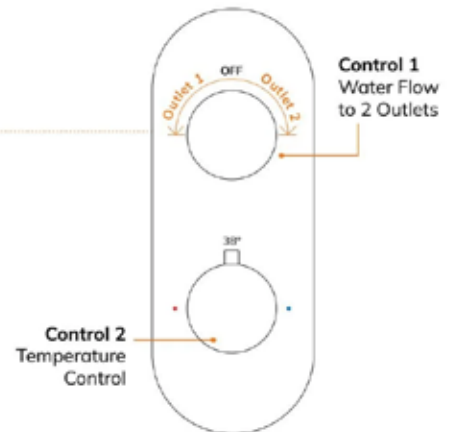

Dual Control - 2 Outlet Shower Valve

Similar to the single outlet valve, but with an inbuilt 2 way diverter that allows you to switch water flow between two different outlets.