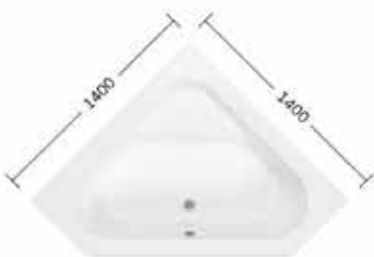

CONCERTO Luxury Corner Bath

- Includes Bath Panel
- Internal Depth: 370mm
- Capacity: 166L

CONCERTO Luxury Corner Bath

UBA00032

£975