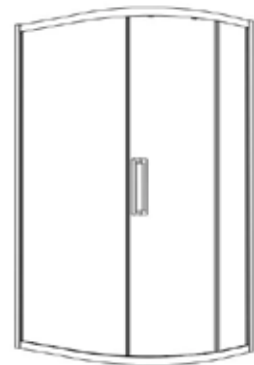

Single Door Offset Quadrant