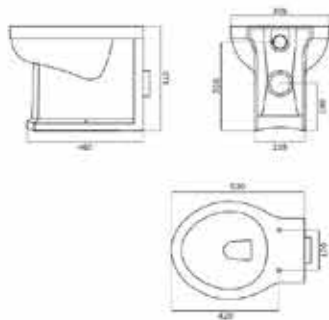

WESTBURY
Back to Wall WC

W385 x H410 x D520mm