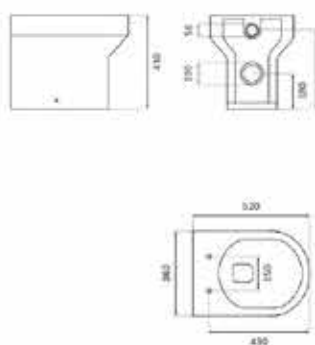

BASE
RIMLESS Back to Wall WC
Soft close quick release seat
W360 x H410 x D520mm