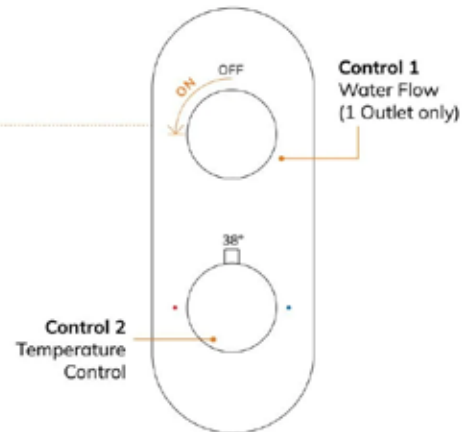

Shower Guide

Concealed Showers

Dual Control Shower Valves have two controls, one control for adjusting the water temperature and the other for controlling the flow of water.

Dual Control - 1 Outlet Shower Valve

This valve has two controls, one for adjusting the water temperature and the other for controlling the flow of water. It's designed to control water for one shower outlet.