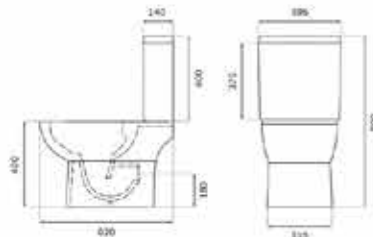

VIA
Open Back Close Coupled WC
WC, cistern & fittings, 4/2.6L push button
Soft close quick release seat
W395 x H800 x D620mm