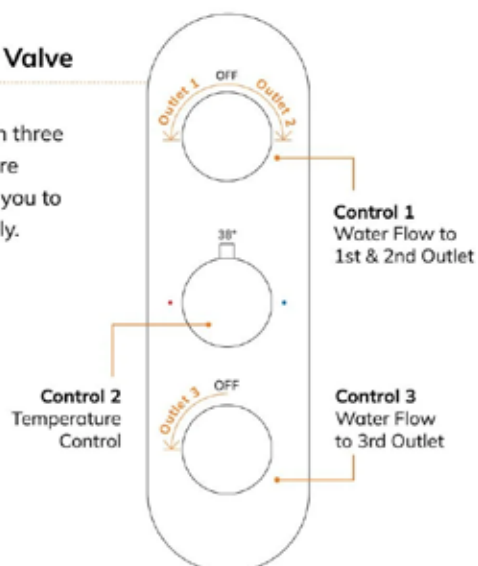

Triple Control - 3 Outlet Shower Valve

This valve offers even more flexibility, with three controls. One control for water temperature and two controls for water flow. It allows you to use two of the three outlets simultaneously.