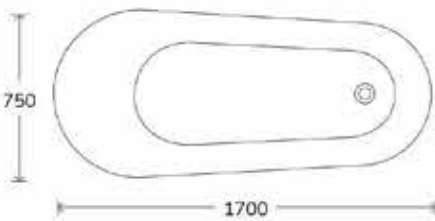

White Bath

**Custom Colour
Freestanding Bath**

UBA00165

£1440

UBA00166

£2340

Includes waste and overflow